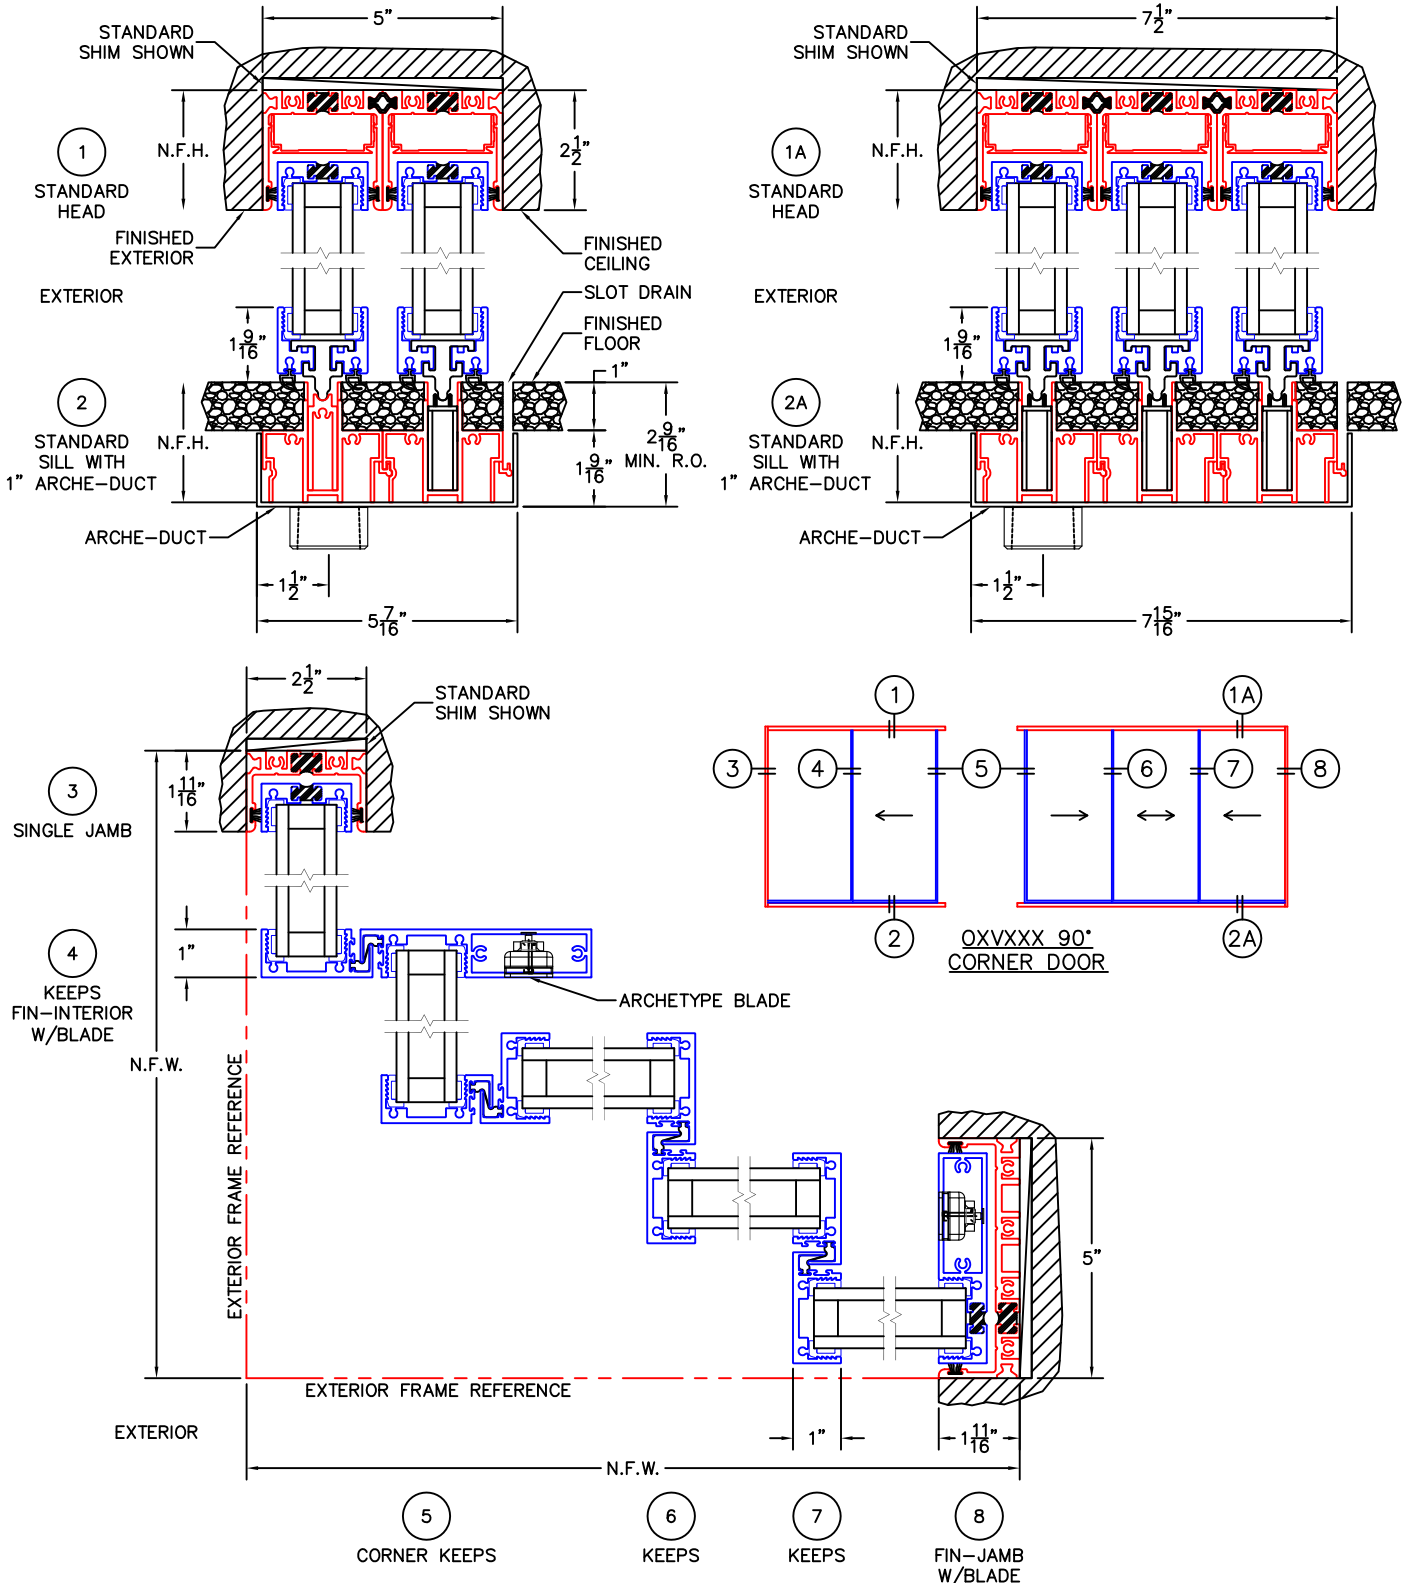

(USE RULER TO SCALE DIMENSIONS IN INCHES)

SCALE: 1/4"

**OXVXXX 90° CORNER DOOR DETAILS**  
1-1/4" INSULATED GLAZING SHOWN

- GLASS PENETRATION: 9/16"
- FINISHED SURFACES BY OTHERS; FRAME TO BE CONCEALED BY WALL CONDITIONS.
- N.F.W. AND N.F.H. DO NOT INCLUDE ARCHE-DUCT.
- EXTERIOR RATED PRODUCTS HAVE WEEP SLOTS ON HORIZONTAL SILLS.