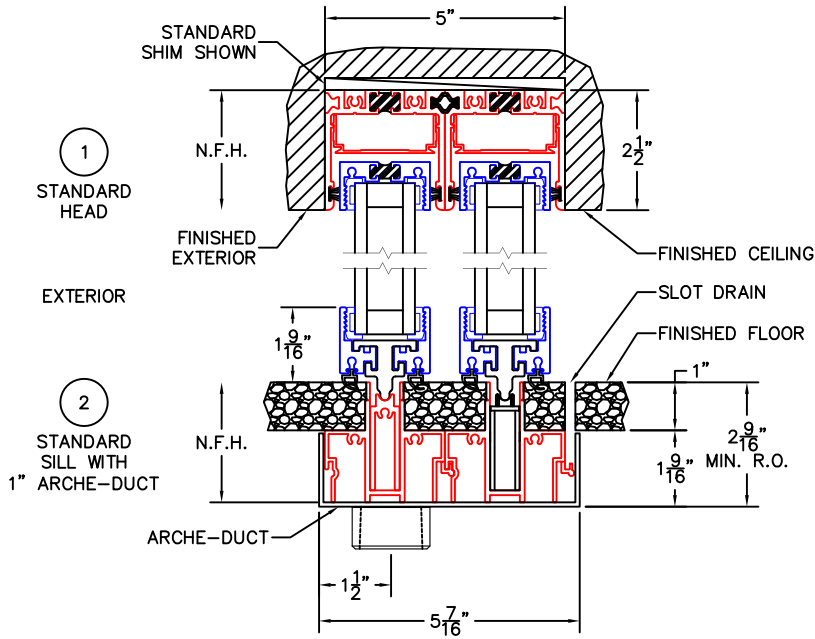

(USE RULER TO SCALE DIMENSIONS IN INCHES)

SCALE: 1/4

OIXO DOOR DETAILS
1-1/4" INSULATED GLAZING SHOWN

- GLASS PENETRATION: 9/16"
- FINISHED SURFACES BY OTHERS; FRAME TO BE CONCEALED BY WALL CONDITIONS.
- N.F.W. AND N.F.H. DO NOT INCLUDE ARCHE-DUCT.
- EXTERIOR RATED PRODUCTS HAVE WEEP SLOTS ON HORIZONTAL SILLS.