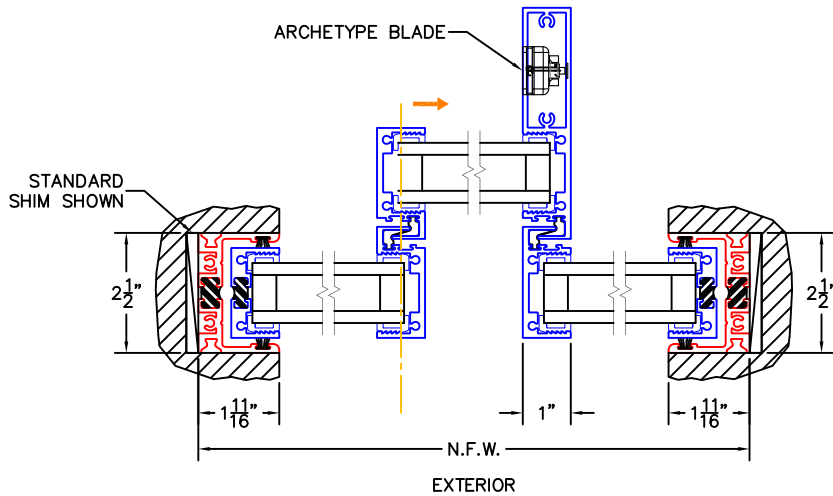

(USE RULER TO SCALE DIMENSIONS IN INCHES)

SCALE: 1/4

OIXO DOOR DETAILS
1-1/4" INSULATED GLAZING SHOWN

- GLASS PENETRATION: 9/16"
- FINISHED SURFACES BY OTHERS; FRAME TO BE CONCEALED BY WALL CONDITIONS.
- N.F.W. AND N.F.H. DO NOT INCLUDE ARCHE-DUCT.
- EXTERIOR RATED PRODUCTS HAVE WEEP SLOTS ON HORIZONTAL SILLS.