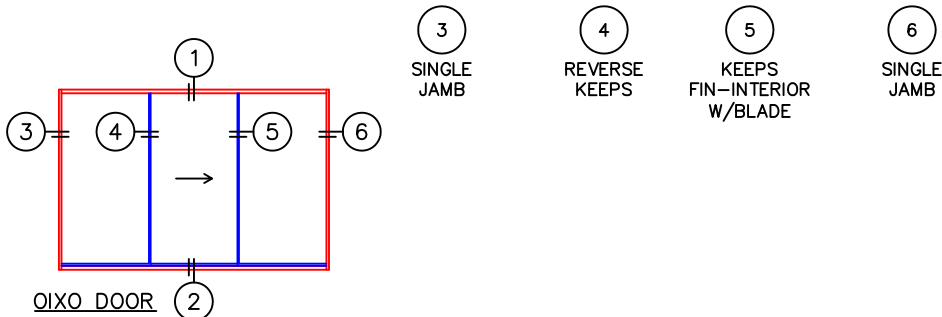

(USE RULER TO SCALE DIMENSIONS IN INCHES)

SCALE: 1/4

OIXO DOOR DETAILS
1-1/4" INSULATED GLAZING SHOWN

- GLASS PENETRATION: 9/16"
- FINISHED SURFACES BY OTHERS; FRAME TO BE CONCEALED BY WALL CONDITIONS.
- N.F.W. AND N.F.H. DO NOT INCLUDE ARCHE-DUCT.
- EXTERIOR RATED PRODUCTS HAVE WEEP SLOTS ON HORIZONTAL SILLS.