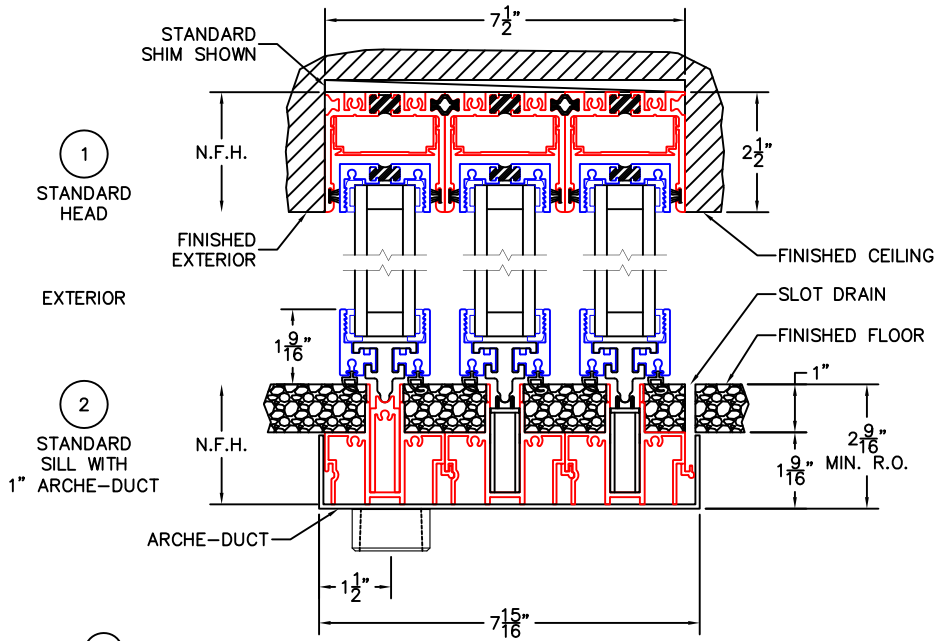

(USE RULER TO SCALE DIMENSIONS IN INCHES)

SCALE: 1/4

OXIXO DOOR DETAILS  
1-1/4" INSULATED GLAZING SHOWN

- ③  
SINGLE JAMB
- ④  
KEEPS FIN-INTERIOR W/BLADE
- ⑤  
REVERSE KEEPS
- ⑥  
KEEPS FIN-INTERIOR W/BLADE
- ⑦  
SINGLE JAMB

-GLASS PENETRATION: 9/16"  
 -FINISHED SURFACES BY OTHERS; FRAME TO BE CONCEALED BY WALL CONDITIONS.  
 -N.F.W. AND N.F.H. DO NOT INCLUDE ARCHE-DUCT.  
 -EXTERIOR RATED PRODUCTS HAVE WEEP SLOTS ON HORIZONTAL SILLS.