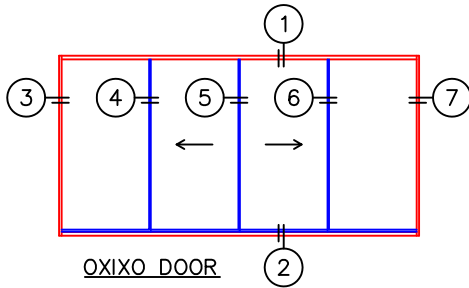

(USE RULER TO SCALE DIMENSIONS IN INCHES)

SCALE: 1/4

OXIXO DOOR DETAILS  
1-1/4" INSULATED GLAZING SHOWN

- ③  
SINGLE JAMB
- ④  
KEEPS FIN-INTERIOR W/BLADE
- ⑤  
REVERSE KEEPS
- ⑥  
KEEPS FIN-INTERIOR W/BLADE
- ⑦  
SINGLE JAMB

-GLASS PENETRATION: 9/16"  
 -FINISHED SURFACES BY OTHERS; FRAME TO BE CONCEALED BY WALL CONDITIONS.  
 -N.F.W. AND N.F.H. DO NOT INCLUDE ARCHE-DUCT.  
 -EXTERIOR RATED PRODUCTS HAVE WEEP SLOTS ON HORIZONTAL SILLS.