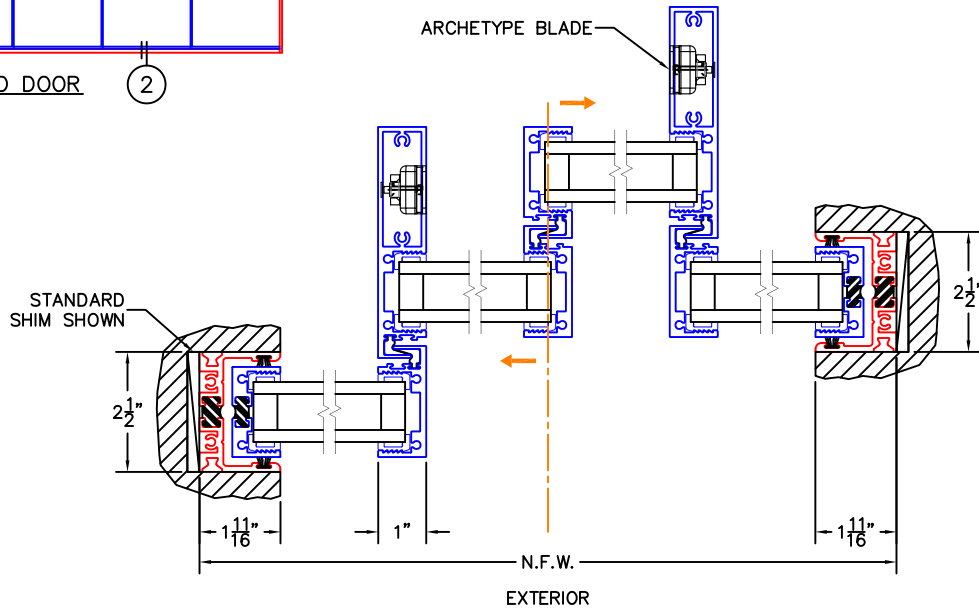

(USE RULER TO SCALE DIMENSIONS IN INCHES)

SCALE: 1/4

OXIXO DOOR DETAILS  
1-1/4" INSULATED GLAZING SHOWN

- ③  
SINGLE JAMB
- ④  
KEEPS FIN-INTERIOR W/BLADE
- ⑤  
REVERSE KEEPS
- ⑥  
KEEPS FIN-INTERIOR W/BLADE
- ⑦  
SINGLE JAMB

-GLASS PENETRATION: 9/16"  
 -FINISHED SURFACES BY OTHERS; FRAME TO BE CONCEALED BY WALL CONDITIONS.  
 -N.F.W. AND N.F.H. DO NOT INCLUDE ARCHE-DUCT.  
 -EXTERIOR RATED PRODUCTS HAVE WEEP SLOTS ON HORIZONTAL SILLS.