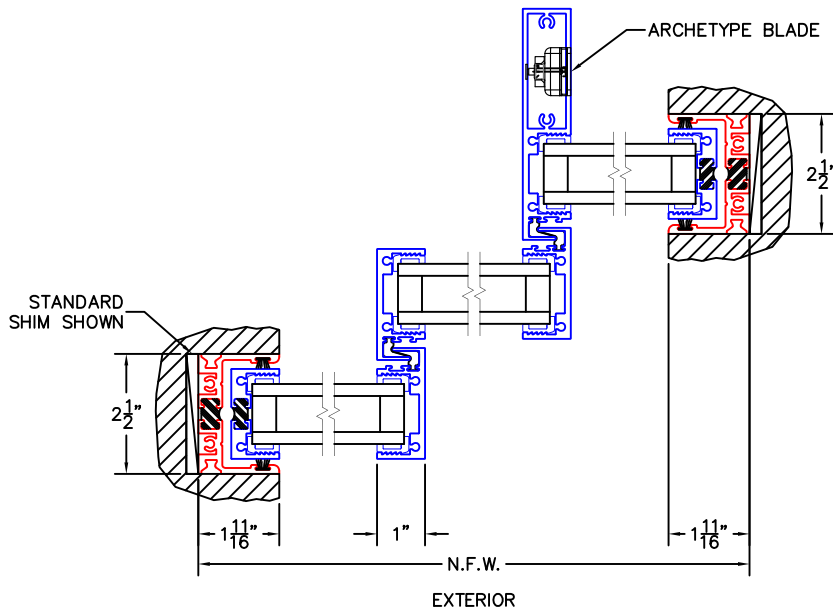

(USE RULER TO SCALE DIMENSIONS IN INCHES)

SCALE: 1/4"

OXX DOOR DETAILS 1-1/4" INSULATED GLAZING SHOWN

- GLASS PENETRATION: 9/16"
- FINISHED SURFACES BY OTHERS; FRAME TO BE CONCEALED BY WALL CONDITIONS.
- N.F.W. AND N.F.H. DO NOT INCLUDE ARCHE-DUCT.
- EXTERIOR RATED PRODUCTS HAVE WEEP SLOTS ON HORIZONTAL SILLS.