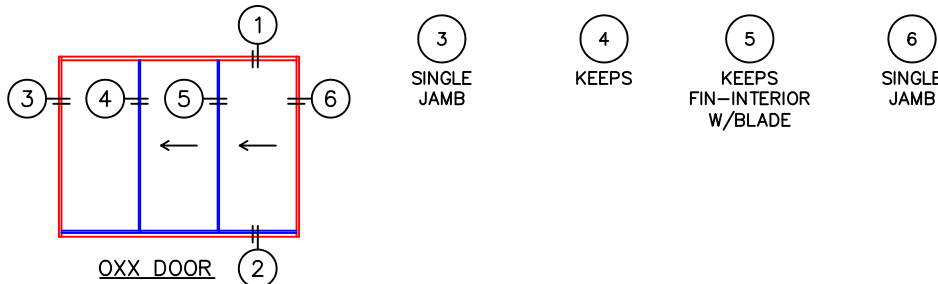

(USE RULER TO SCALE DIMENSIONS IN INCHES)

SCALE: 1/4"

OXX DOOR DETAILS 1-1/4" INSULATED GLAZING SHOWN

- GLASS PENETRATION: 9/16"
- FINISHED SURFACES BY OTHERS; FRAME TO BE CONCEALED BY WALL CONDITIONS.
- N.F.W. AND N.F.H. DO NOT INCLUDE ARCHE-DUCT.
- EXTERIOR RATED PRODUCTS HAVE WEEP SLOTS ON HORIZONTAL SILLS.