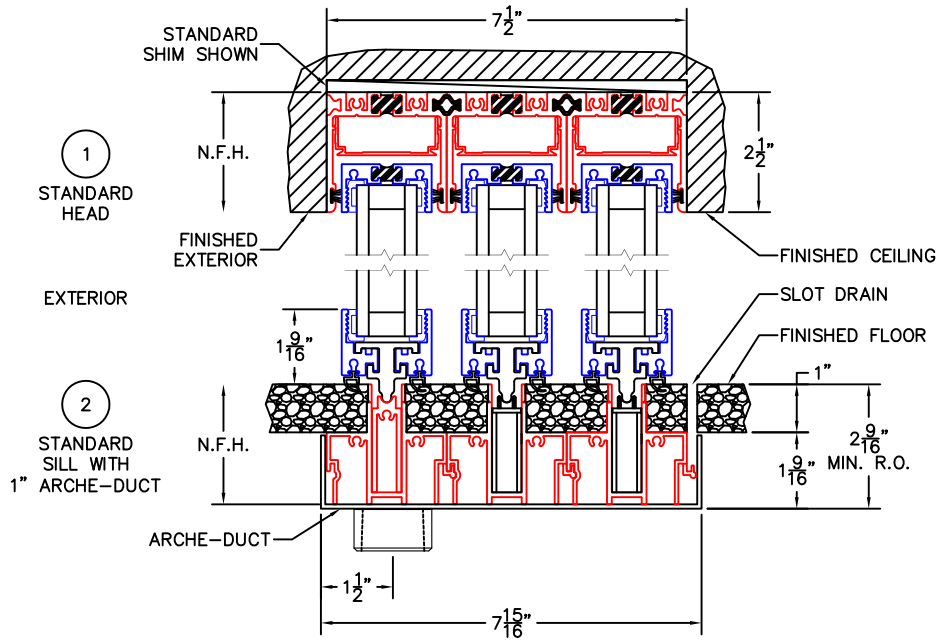

(USE RULER TO SCALE DIMENSIONS IN INCHES)

SCALE: 1/4"

OXX DOOR DETAILS 1-1/4" INSULATED GLAZING SHOWN

- GLASS PENETRATION: 9/16"
- FINISHED SURFACES BY OTHERS; FRAME TO BE CONCEALED BY WALL CONDITIONS.
- N.F.W. AND N.F.H. DO NOT INCLUDE ARCHE-DUCT.
- EXTERIOR RATED PRODUCTS HAVE WEEP SLOTS ON HORIZONTAL SILLS.