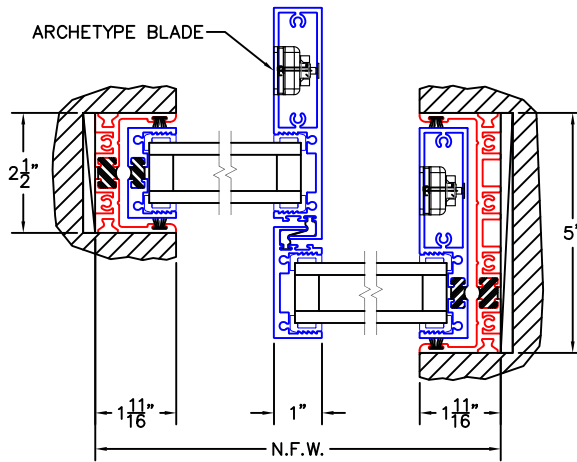

(USE RULER TO SCALE DIMENSIONS IN INCHES)

SCALE: 1/4

XX DOOR DETAILS 1-1/4" INSULATED GLAZING SHOWN

- ③ SINGLE JAMB
- ④ KEEPS FIN-INTERIOR W/BLADE
- ⑤ FIN-JAMB W/BLADE

- GLASS PENETRATION: 9/16"
- FINISHED SURFACES BY OTHERS; FRAME TO BE CONCEALED BY WALL CONDITIONS.
- N.F.W. AND N.F.H. DO NOT INCLUDE ARCHE-DUCT.
- EXTERIOR RATED PRODUCTS HAVE WEEP SLOTS ON HORIZONTAL SILLS.