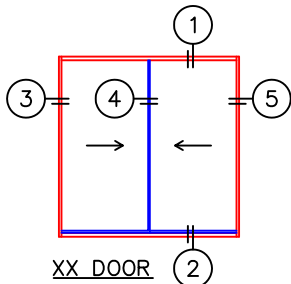

(USE RULER TO SCALE DIMENSIONS IN INCHES)

SCALE: 1/4

XX DOOR DETAILS 1-1/4" INSULATED GLAZING SHOWN

- ③ SINGLE JAMB
- ④ KEEPS FIN-INTERIOR W/BLADE
- ⑤ FIN-JAMB W/BLADE

- GLASS PENETRATION: 9/16"
- FINISHED SURFACES BY OTHERS; FRAME TO BE CONCEALED BY WALL CONDITIONS.
- N.F.W. AND N.F.H. DO NOT INCLUDE ARCHE-DUCT.
- EXTERIOR RATED PRODUCTS HAVE WEEP SLOTS ON HORIZONTAL SILLS.