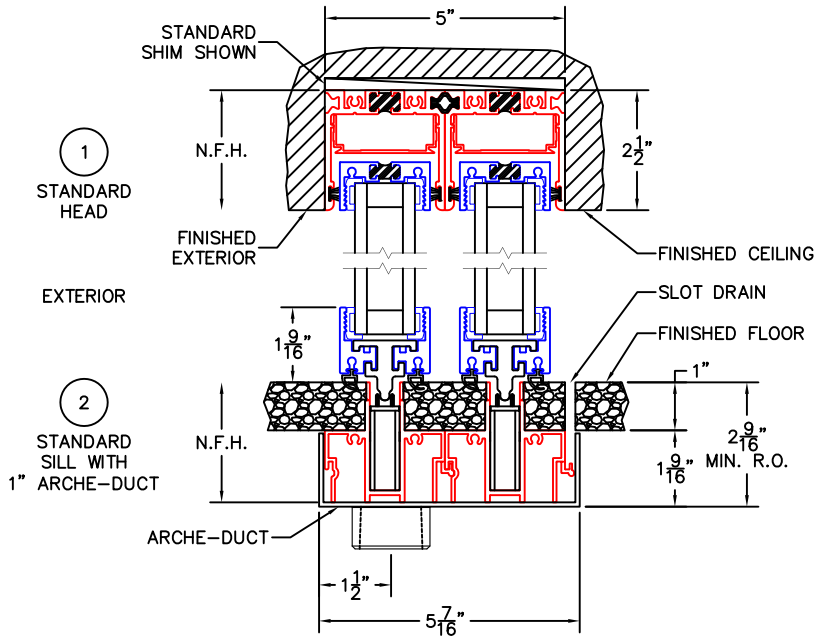

(USE RULER TO SCALE DIMENSIONS IN INCHES)

SCALE: 1/4

XX DOOR DETAILS 1-1/4" INSULATED GLAZING SHOWN

- ③ SINGLE JAMB
- ④ KEEPS FIN-INTERIOR W/BLADE
- ⑤ FIN-JAMB W/BLADE

- GLASS PENETRATION: 9/16"
- FINISHED SURFACES BY OTHERS; FRAME TO BE CONCEALED BY WALL CONDITIONS.
- N.F.W. AND N.F.H. DO NOT INCLUDE ARCHE-DUCT.
- EXTERIOR RATED PRODUCTS HAVE WEEP SLOTS ON HORIZONTAL SILLS.