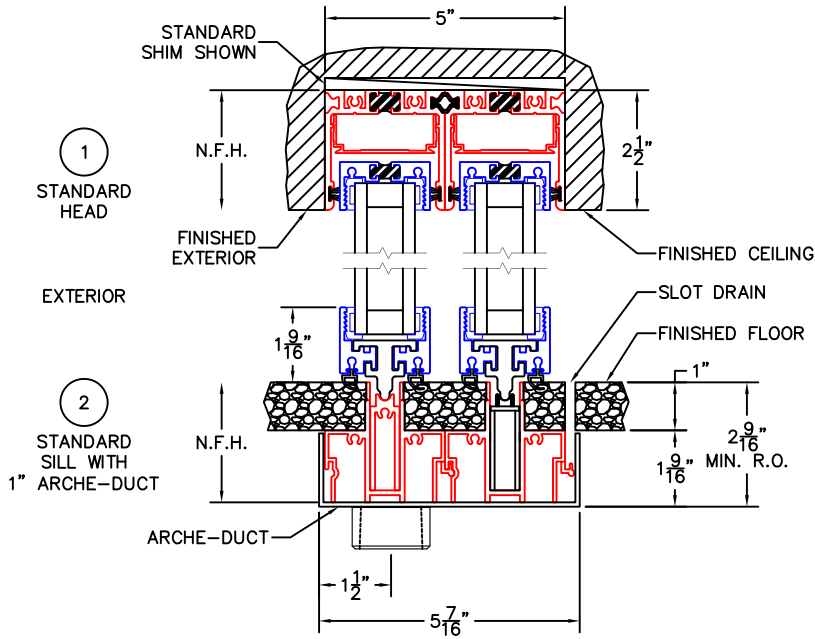

(USE RULER TO SCALE DIMENSIONS IN INCHES)

SCALE: 1/4"

OX DOOR DETAILS
1-1/4" INSULATED GLAZING SHOWN

- 3 SINGLE JAMB
- 4 KEEPS FIN-INTERIOR W/BLADE
- 5 SINGLE JAMB

- GLASS PENETRATION: 9/16"
- FINISHED SURFACES BY OTHERS; FRAME TO BE CONCEALED BY WALL CONDITIONS.
- N.F.W. AND N.F.H. DO NOT INCLUDE ARCHE-DUCT.
- EXTERIOR RATED PRODUCTS HAVE WEEP SLOTS ON HORIZONTAL SILLS.