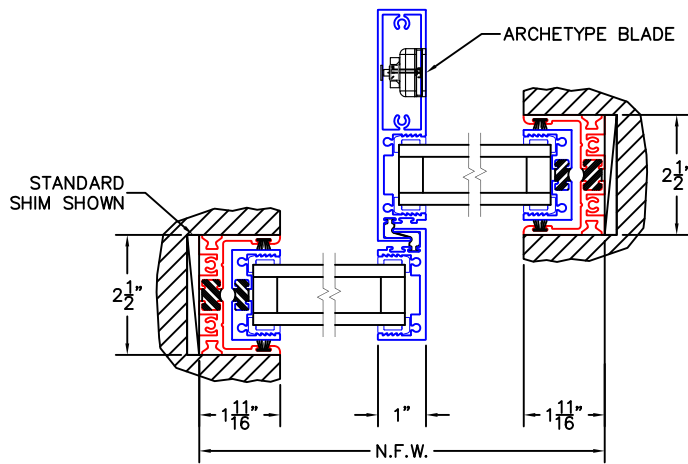

(USE RULER TO SCALE DIMENSIONS IN INCHES)

SCALE: 1/4"

OX DOOR DETAILS
1-1/4" INSULATED GLAZING SHOWN

- 3 SINGLE JAMB
- 4 KEEPS FIN-INTERIOR W/BLADE
- 5 SINGLE JAMB

- GLASS PENETRATION: 9/16"
- FINISHED SURFACES BY OTHERS; FRAME TO BE CONCEALED BY WALL CONDITIONS.
- N.F.W. AND N.F.H. DO NOT INCLUDE ARCHE-DUCT.
- EXTERIOR RATED PRODUCTS HAVE WEEP SLOTS ON HORIZONTAL SILLS.