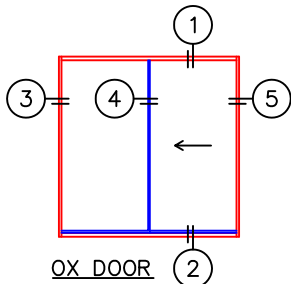

(USE RULER TO SCALE DIMENSIONS IN INCHES)

SCALE: 1/4"

OX DOOR DETAILS
1-1/4" INSULATED GLAZING SHOWN

- 3 SINGLE JAMB
- 4 KEEPS FIN-INTERIOR W/BLADE
- 5 SINGLE JAMB

- GLASS PENETRATION: 9/16"
- FINISHED SURFACES BY OTHERS; FRAME TO BE CONCEALED BY WALL CONDITIONS.
- N.F.W. AND N.F.H. DO NOT INCLUDE ARCHE-DUCT.
- EXTERIOR RATED PRODUCTS HAVE WEEP SLOTS ON HORIZONTAL SILLS.