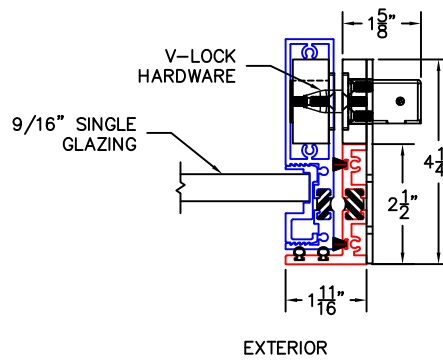

(USE RULER TO SCALE DIMENSIONS IN INCHES)

SCALE: 1/4"

PIVOT DOOR DETAILS (OPTIONS)
1-1/4" INSULATED GLAZING AND
9/16" SINGLE GLAZING SHOWN

1

LOCK JAMB
W/ARCHETYPE BLADE
AND Z-HANDLE

1A

LOCK JAMB
WITH V-LOCK

NOTES:

1. NET FRAME HEIGHT IS FROM FINISHED FLOOR
(DOES NOT INCLUDE SILL OR ARCHE-DUCT).
2. NET FRAME DIMENSIONS DO NOT INCLUDE ARCHE-DUCT.
3. GLASS PENETRATION: 9/16"