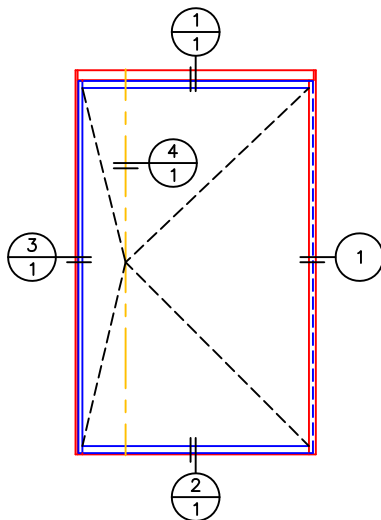

(USE RULER TO SCALE DIMENSIONS IN INCHES)

SCALE: 1/4"

PIVOT DOOR DETAILS (OPTIONS)
1-1/4" INSULATED GLAZING AND
9/16" SINGLE GLAZING SHOWN

1

LOCK JAMB
W/ARCHETYPE BLADE
AND Z-HANDLE

1A

LOCK JAMB
WITH V-LOCK

NOTES:

1. NET FRAME HEIGHT IS FROM FINISHED FLOOR
(DOES NOT INCLUDE SILL OR ARCHE-DUCT).
2. NET FRAME DIMENSIONS DO NOT INCLUDE ARCHE-DUCT.
3. GLASS PENETRATION: 9/16"