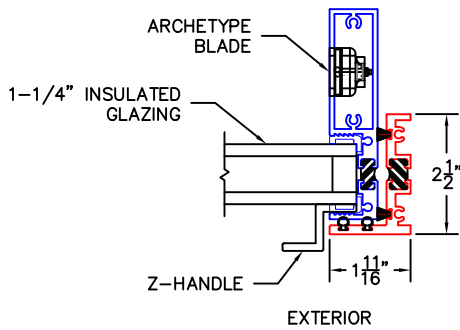

(USE RULER TO SCALE DIMENSIONS IN INCHES)

SCALE: 1/4"

PIVOT DOOR DETAILS (OPTIONS)
1-1/4" INSULATED GLAZING AND
9/16" SINGLE GLAZING SHOWN

1

LOCK JAMB
W/ARCHETYPE BLADE
AND Z-HANDLE

1A

LOCK JAMB
WITH V-LOCK

NOTES:

1. NET FRAME HEIGHT IS FROM FINISHED FLOOR
(DOES NOT INCLUDE SILL OR ARCHE-DUCT).
2. NET FRAME DIMENSIONS DO NOT INCLUDE ARCHE-DUCT.
3. GLASS PENETRATION: 9/16"