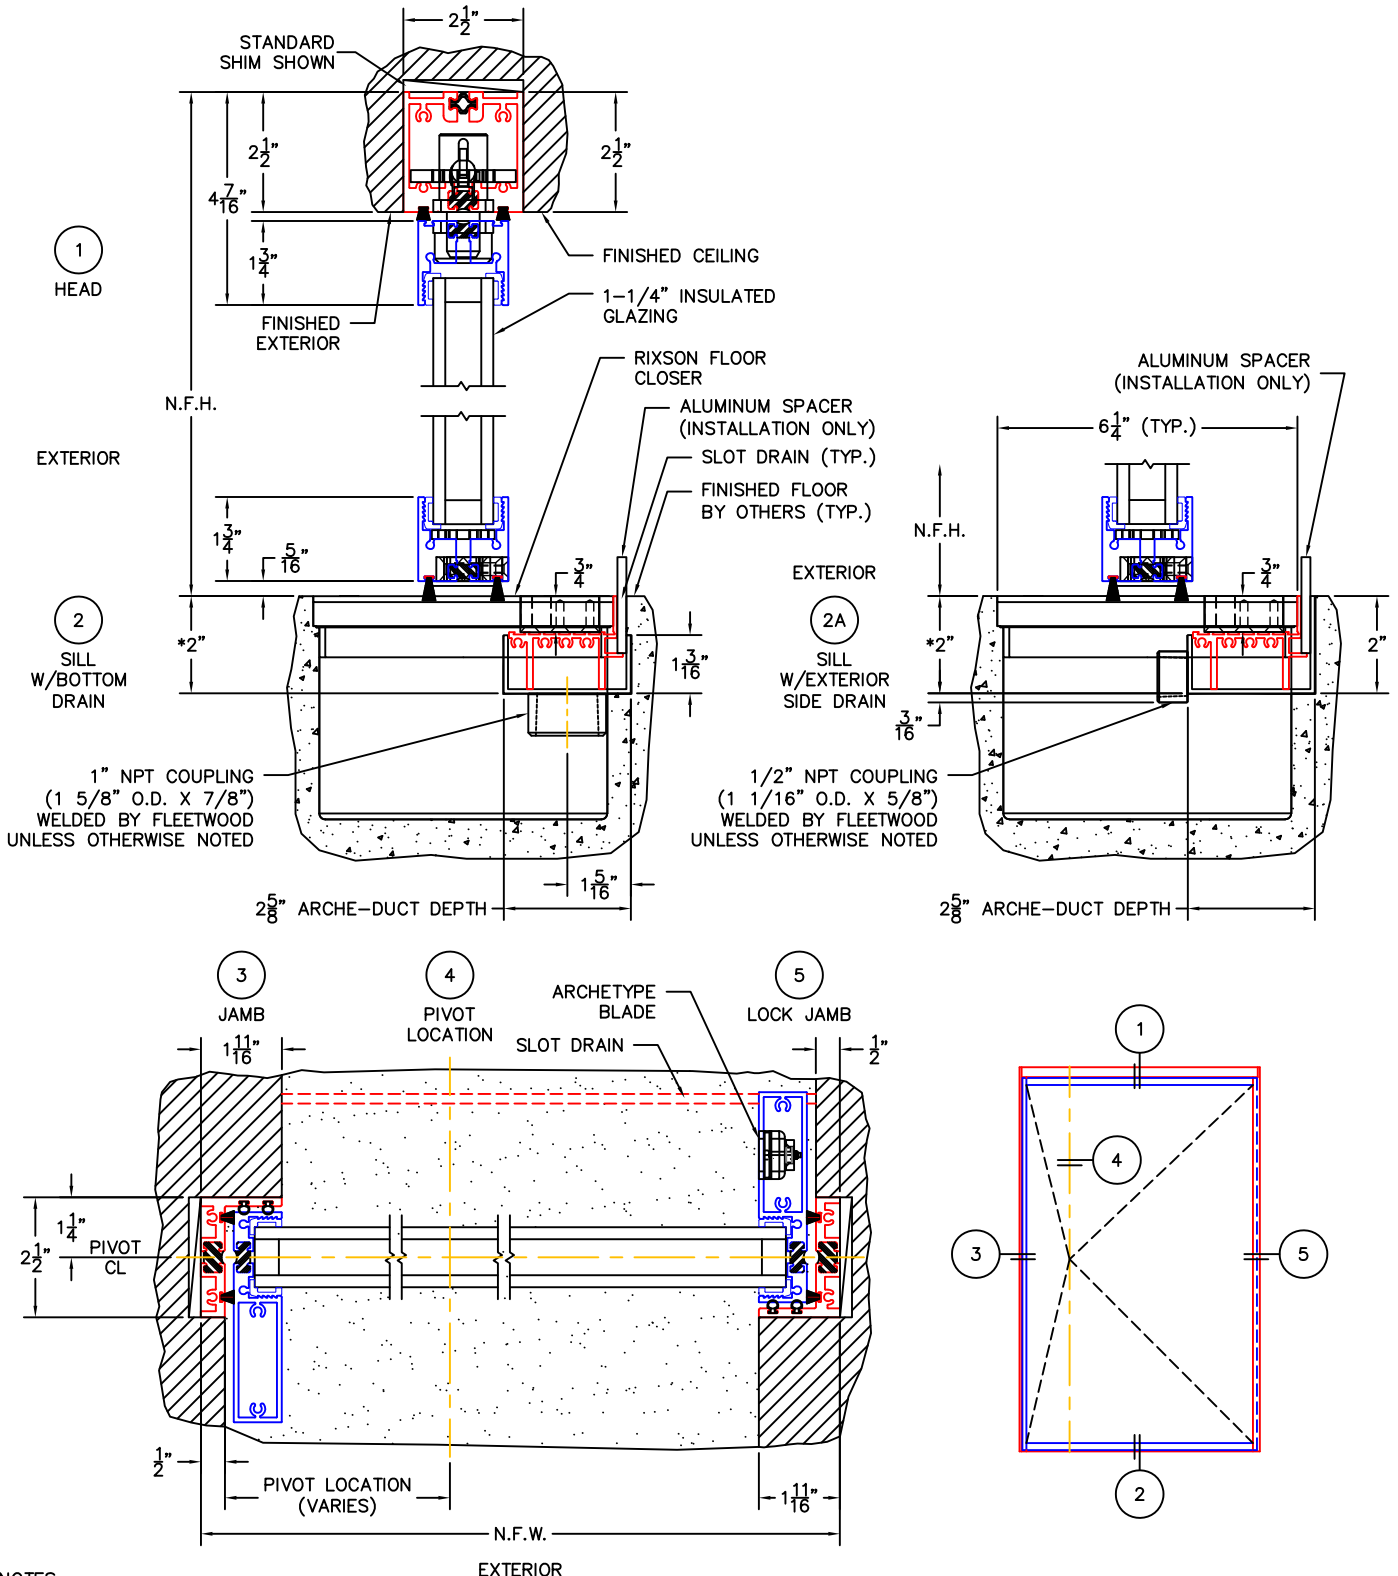

PIVOT DOOR DETAILS WITH RIXSON FLOOR CLOSER
(1-1/4" INSULATED GLAZING SHOWN)

(USE RULER TO SCALE DIMENSIONS IN INCHES)

SCALE: 1/4

NOTES:

- NET FRAME HEIGHT IS FROM FINISHED FLOOR (DOES NOT INCLUDE SILL OR ARCHE-DUCT).
- NET FRAME DIMENSIONS DO NOT INCLUDE ARCHE-DUCT.
- GLASS PENETRATION: 9/16"
- FOR ADDITIONAL OPTIONS SEE EDGE_p-03

NOTES (CONT'D):

- *ARCHE-DUCT MINIMUM R.O. (REFER TO INSTALLATION INSTRUCTIONS FOR RIXSON CLOSER MINIMUM R.O. REQUIREMENTS.)