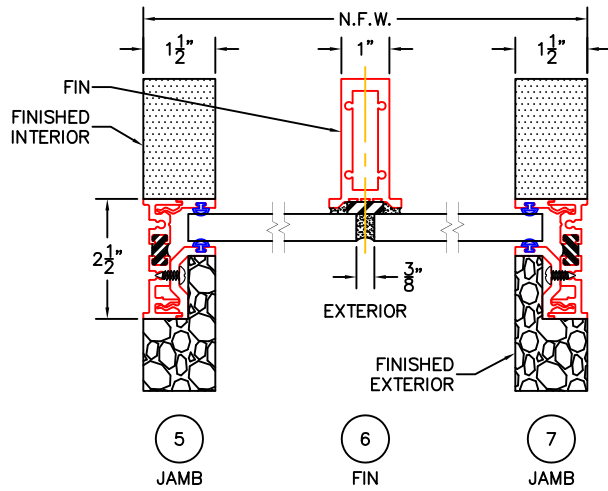

FIXED DETAILS
9/16" SINGLE GLAZING SHOWN

(USE RULER TO SCALE DIMENSIONS IN INCHES)
SCALE: 1/4

- GLASS PENETRATION: 9/16"
- ALL FINISHED SURFACES BY OTHERS.
- N.F.W. AND N.F.H. DO NOT INCLUDE ARCHE-DUCT.
- EXTERIOR RATED PRODUCTS HAVE WEEP SLOTS ON HORIZONTAL SILLS.