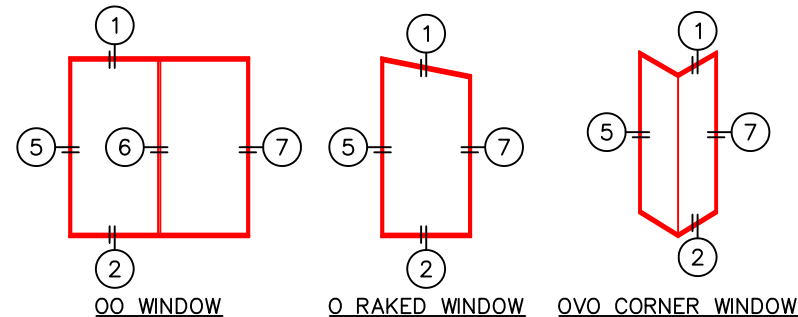

FIXED DETAILS
9/16" SINGLE GLAZING SHOWN

(USE RULER TO SCALE DIMENSIONS IN INCHES)
SCALE: 1/4

- GLASS PENETRATION: 9/16"
- ALL FINISHED SURFACES BY OTHERS.
- N.F.W. AND N.F.H. DO NOT INCLUDE ARCHE-DUCT.
- EXTERIOR RATED PRODUCTS HAVE WEEP SLOTS ON HORIZONTAL SILLS.