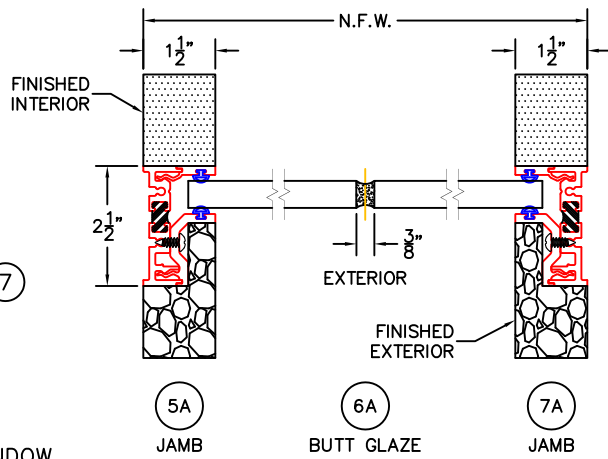

FIXED DETAILS
9/16" SINGLE GLAZING SHOWN

(USE RULER TO SCALE DIMENSIONS IN INCHES)
SCALE: 1/4

- GLASS PENETRATION: 9/16"
- ALL FINISHED SURFACES BY OTHERS.
- N.F.W. AND N.F.H. DO NOT INCLUDE ARCHE-DUCT.
- EXTERIOR RATED PRODUCTS HAVE WEEP SLOTS ON HORIZONTAL SILLS.