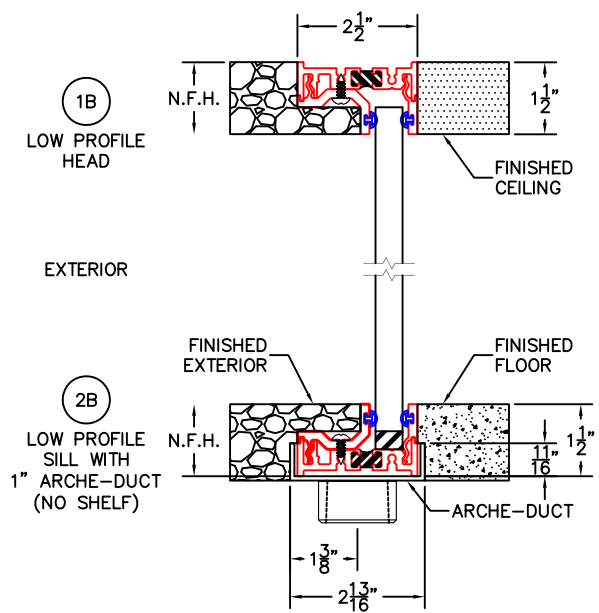

FIXED DETAILS
9/16" SINGLE GLAZING SHOWN

(USE RULER TO SCALE DIMENSIONS IN INCHES)
SCALE: 1/4

- GLASS PENETRATION: 9/16"
- ALL FINISHED SURFACES BY OTHERS.
- N.F.W. AND N.F.H. DO NOT INCLUDE ARCHE-DUCT.
- EXTERIOR RATED PRODUCTS HAVE WEEP SLOTS ON HORIZONTAL SILLS.