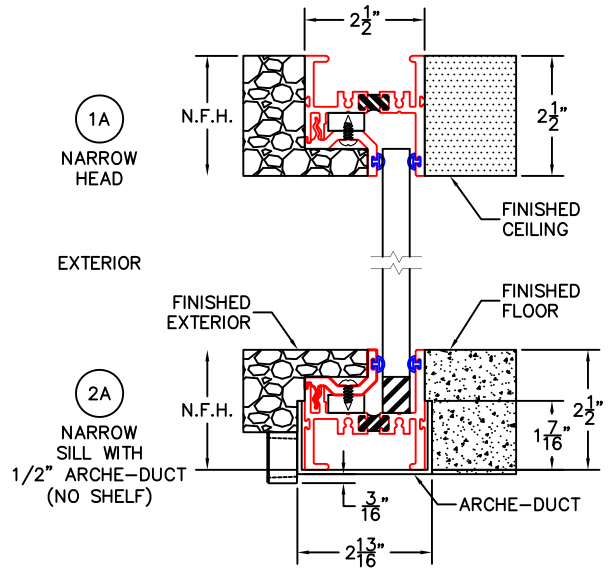

FIXED DETAILS
9/16" SINGLE GLAZING SHOWN

(USE RULER TO SCALE DIMENSIONS IN INCHES)
SCALE: 1/4

- GLASS PENETRATION: 9/16"
- ALL FINISHED SURFACES BY OTHERS.
- N.F.W. AND N.F.H. DO NOT INCLUDE ARCHE-DUCT.
- EXTERIOR RATED PRODUCTS HAVE WEEP SLOTS ON HORIZONTAL SILLS.