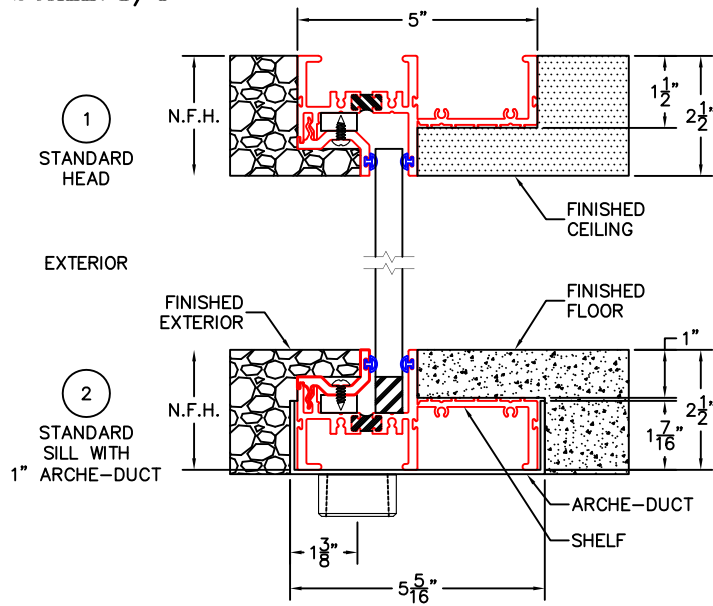

FIXED DETAILS
9/16" SINGLE GLAZING SHOWN

(USE RULER TO SCALE DIMENSIONS IN INCHES)
SCALE: 1/4

- GLASS PENETRATION: 9/16"
- ALL FINISHED SURFACES BY OTHERS.
- N.F.W. AND N.F.H. DO NOT INCLUDE ARCHE-DUCT.
- EXTERIOR RATED PRODUCTS HAVE WEEP SLOTS ON HORIZONTAL SILLS.