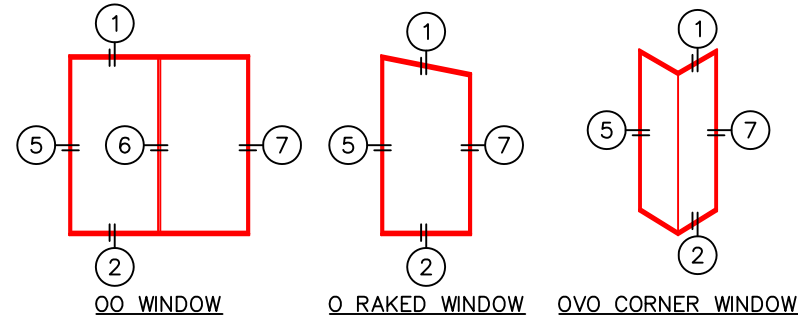

## FIXED DETAILS 1-1/2" INSULATED GLAZING SHOWN

(USE RULER TO SCALE DIMENSIONS IN INCHES)  
SCALE: 1/4

-GLASS PENETRATION: 9/16"  
-ALL FINISHED SURFACES BY OTHERS.  
-N.F.W. AND N.F.H. DO NOT INCLUDE ARCHE-DUCT.  
-EXTERIOR RATED PRODUCTS HAVE WEEP SLOTS ON HORIZONTAL SILLS.