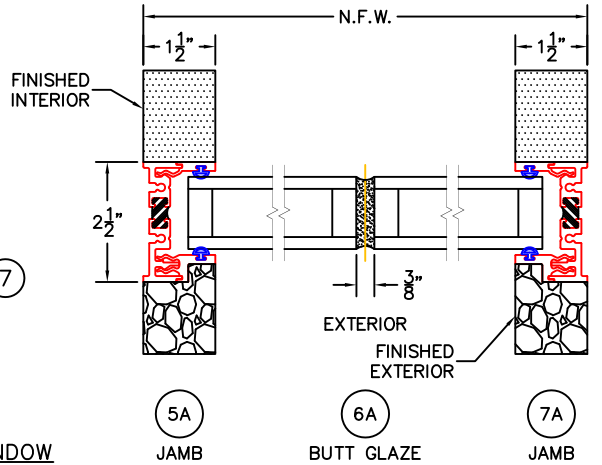

## FIXED DETAILS 1-1/2" INSULATED GLAZING SHOWN

(USE RULER TO SCALE DIMENSIONS IN INCHES)  
SCALE: 1/4

-GLASS PENETRATION: 9/16"  
-ALL FINISHED SURFACES BY OTHERS.  
-N.F.W. AND N.F.H. DO NOT INCLUDE ARCHE-DUCT.  
-EXTERIOR RATED PRODUCTS HAVE WEEP SLOTS ON HORIZONTAL SILLS.