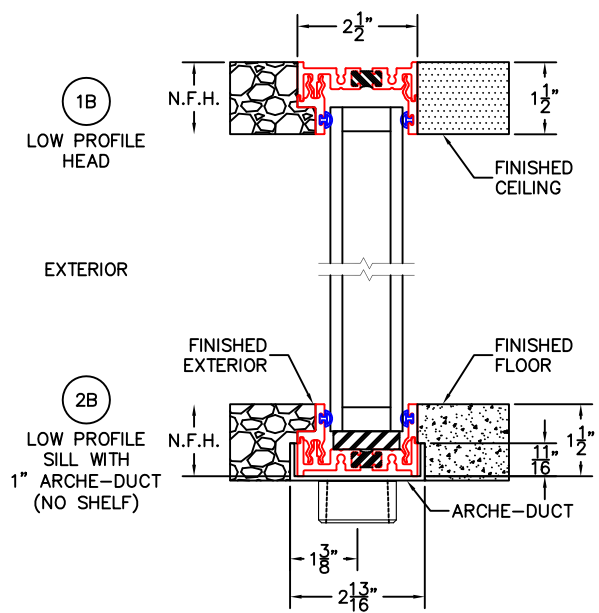

## FIXED DETAILS 1-1/2" INSULATED GLAZING SHOWN

(USE RULER TO SCALE DIMENSIONS IN INCHES)  
SCALE: 1/4

-GLASS PENETRATION: 9/16"  
-ALL FINISHED SURFACES BY OTHERS.  
-N.F.W. AND N.F.H. DO NOT INCLUDE ARCHE-DUCT.  
-EXTERIOR RATED PRODUCTS HAVE WEEP SLOTS ON HORIZONTAL SILLS.