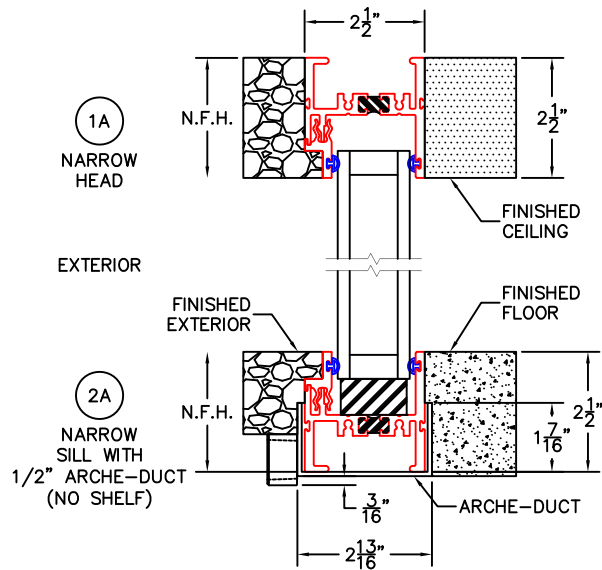

## FIXED DETAILS 1-1/2" INSULATED GLAZING SHOWN

(USE RULER TO SCALE DIMENSIONS IN INCHES)  
SCALE: 1/4

-GLASS PENETRATION: 9/16"  
-ALL FINISHED SURFACES BY OTHERS.  
-N.F.W. AND N.F.H. DO NOT INCLUDE ARCHE-DUCT.  
-EXTERIOR RATED PRODUCTS HAVE WEEP SLOTS ON HORIZONTAL SILLS.