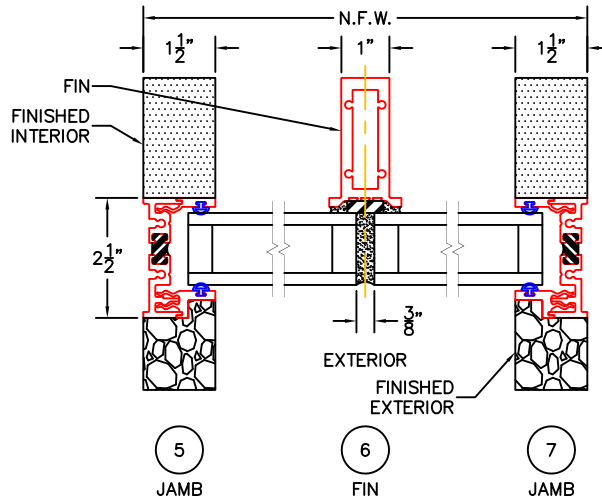

## FIXED DETAILS 1-1/2" INSULATED GLAZING SHOWN

(USE RULER TO SCALE DIMENSIONS IN INCHES)  
SCALE: 1/4

-GLASS PENETRATION: 9/16"  
-ALL FINISHED SURFACES BY OTHERS.  
-N.F.W. AND N.F.H. DO NOT INCLUDE ARCHE-DUCT.  
-EXTERIOR RATED PRODUCTS HAVE WEEP SLOTS ON HORIZONTAL SILLS.