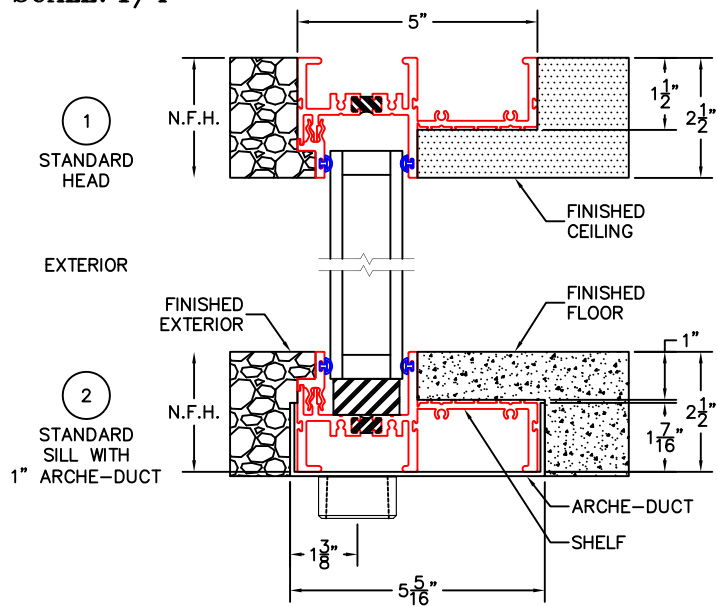

## FIXED DETAILS 1-1/2" INSULATED GLAZING SHOWN

(USE RULER TO SCALE DIMENSIONS IN INCHES)  
SCALE: 1/4

-GLASS PENETRATION: 9/16"  
-ALL FINISHED SURFACES BY OTHERS.  
-N.F.W. AND N.F.H. DO NOT INCLUDE ARCHE-DUCT.  
-EXTERIOR RATED PRODUCTS HAVE WEEP SLOTS ON HORIZONTAL SILLS.