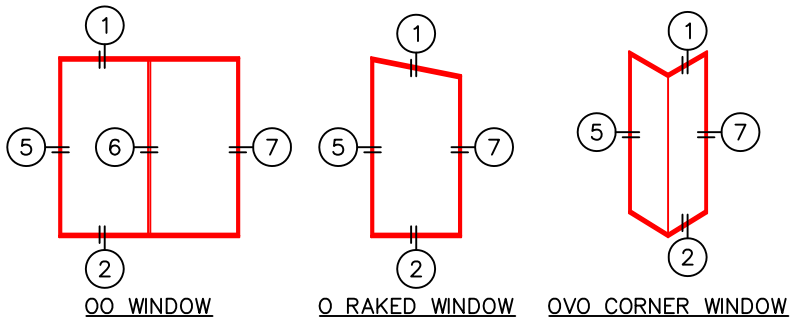

FIXED DETAILS 1-1/4" INSULATED GLAZING SHOWN

(USE RULER TO SCALE DIMENSIONS IN INCHES)
SCALE: 1/4

- GLASS PENETRATION: 9/16"
- ALL FINISHED SURFACES BY OTHERS.
- N.F.W. AND N.F.H. DO NOT INCLUDE ARCHE-DUCT.
- EXTERIOR RATED PRODUCTS HAVE WEEP SLOTS ON HORIZONTAL SILLS.