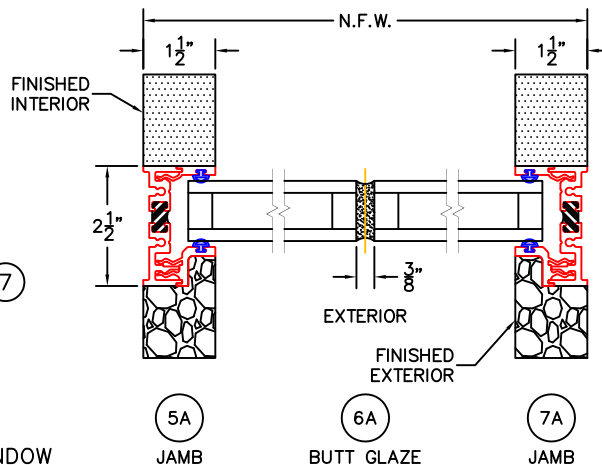

FIXED DETAILS 1-1/4" INSULATED GLAZING SHOWN

(USE RULER TO SCALE DIMENSIONS IN INCHES)
SCALE: 1/4

- GLASS PENETRATION: 9/16"
- ALL FINISHED SURFACES BY OTHERS.
- N.F.W. AND N.F.H. DO NOT INCLUDE ARCHE-DUCT.
- EXTERIOR RATED PRODUCTS HAVE WEEP SLOTS ON HORIZONTAL SILLS.