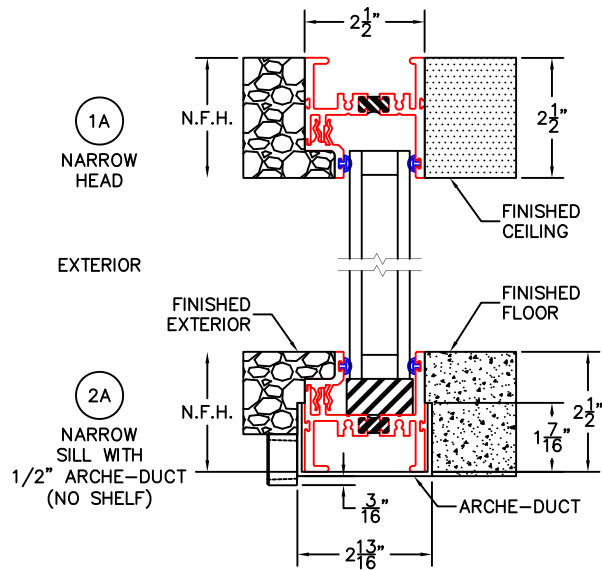

FIXED DETAILS 1-1/4" INSULATED GLAZING SHOWN

(USE RULER TO SCALE DIMENSIONS IN INCHES)
SCALE: 1/4

- GLASS PENETRATION: 9/16"
- ALL FINISHED SURFACES BY OTHERS.
- N.F.W. AND N.F.H. DO NOT INCLUDE ARCHE-DUCT.
- EXTERIOR RATED PRODUCTS HAVE WEEP SLOTS ON HORIZONTAL SILLS.