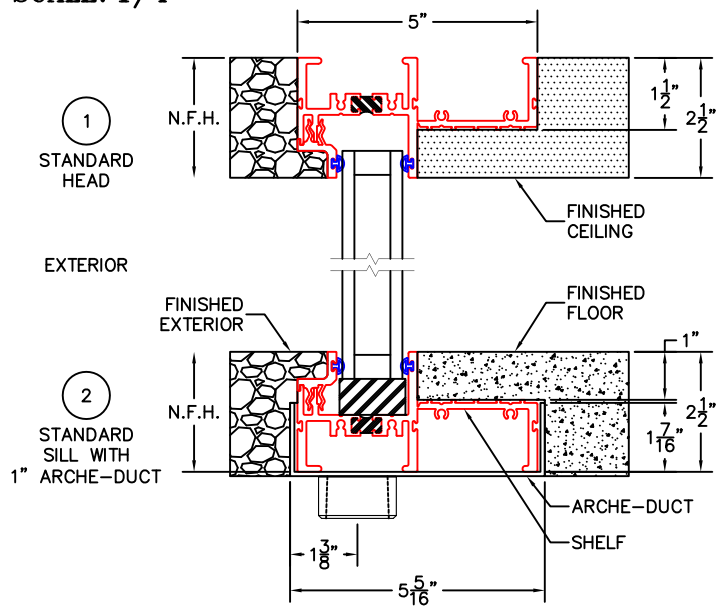

FIXED DETAILS 1-1/4" INSULATED GLAZING SHOWN

(USE RULER TO SCALE DIMENSIONS IN INCHES)
SCALE: 1/4

- GLASS PENETRATION: 9/16"
- ALL FINISHED SURFACES BY OTHERS.
- N.F.W. AND N.F.H. DO NOT INCLUDE ARCHE-DUCT.
- EXTERIOR RATED PRODUCTS HAVE WEEP SLOTS ON HORIZONTAL SILLS.