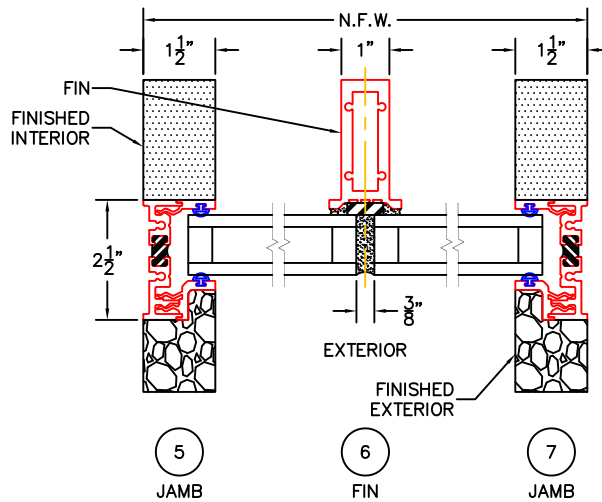

FIXED DETAILS 1-1/4" INSULATED GLAZING SHOWN

(USE RULER TO SCALE DIMENSIONS IN INCHES)
SCALE: 1/4

- GLASS PENETRATION: 9/16"
- ALL FINISHED SURFACES BY OTHERS.
- N.F.W. AND N.F.H. DO NOT INCLUDE ARCHE-DUCT.
- EXTERIOR RATED PRODUCTS HAVE WEEP SLOTS ON HORIZONTAL SILLS.