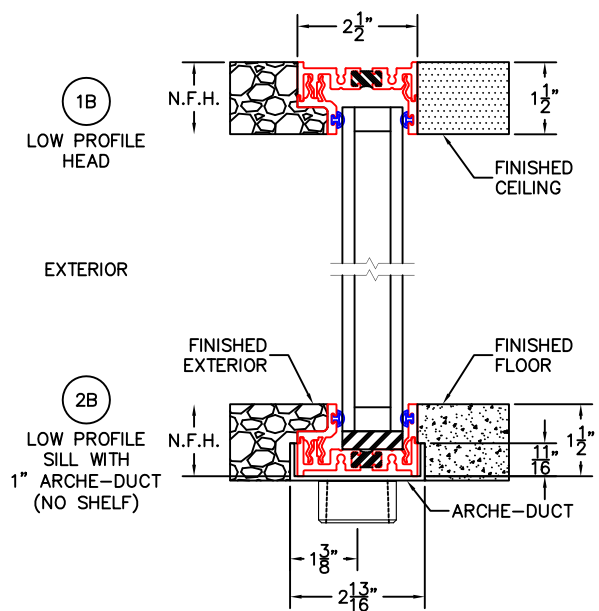

FIXED DETAILS 1-1/4" INSULATED GLAZING SHOWN

(USE RULER TO SCALE DIMENSIONS IN INCHES)
SCALE: 1/4

- GLASS PENETRATION: 9/16"
- ALL FINISHED SURFACES BY OTHERS.
- N.F.W. AND N.F.H. DO NOT INCLUDE ARCHE-DUCT.
- EXTERIOR RATED PRODUCTS HAVE WEEP SLOTS ON HORIZONTAL SILLS.