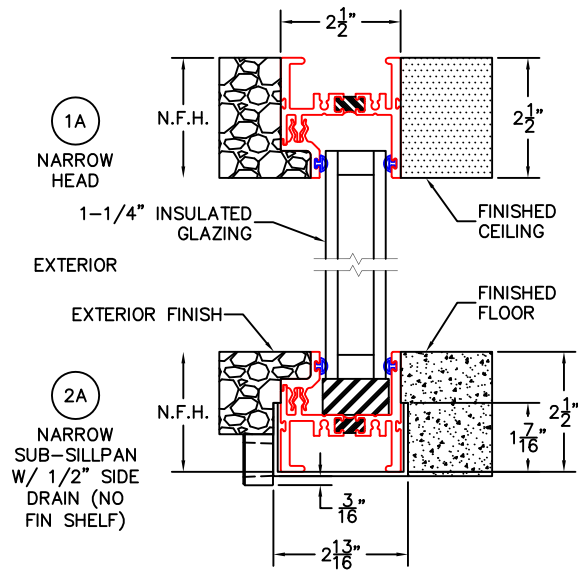

(USE RULER TO SCALE DIMENSIONS IN INCHES)

SCALE: 1/4"

FIXED DETAILS

9/16" SINGLE GLAZING, 1-1/4" AND 1-1/2"
INSULATED GLAZING AVAILABLE AS SHOWN

- GLASS PENETRATION: 9/16"
- ALL FINISHED SURFACES BY OTHERS.
- N.F.W. AND N.F.H. DOES NOT INCLUDE SUB-SILLPAN.
- FIN NOT ATTACHED TO NARROW OR LOW-PROFILE FRAME.
- EXTERIOR RATED PRODUCTS HAVE WEEP SLOTS ON HORIZONTAL SILLS.