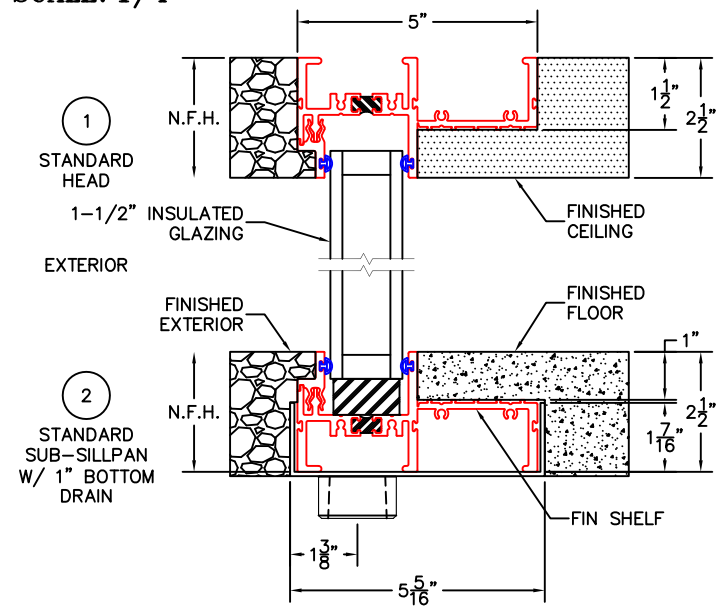

(USE RULER TO SCALE DIMENSIONS IN INCHES)

SCALE: 1/4"

FIXED DETAILS

9/16" SINGLE GLAZING, 1-1/4" AND 1-1/2"
INSULATED GLAZING AVAILABLE AS SHOWN

- GLASS PENETRATION: 9/16"
- ALL FINISHED SURFACES BY OTHERS.
- N.F.W. AND N.F.H. DOES NOT INCLUDE SUB-SILLPAN.
- FIN NOT ATTACHED TO NARROW OR LOW-PROFILE FRAME.
- EXTERIOR RATED PRODUCTS HAVE WEEP SLOTS ON HORIZONTAL SILLS.