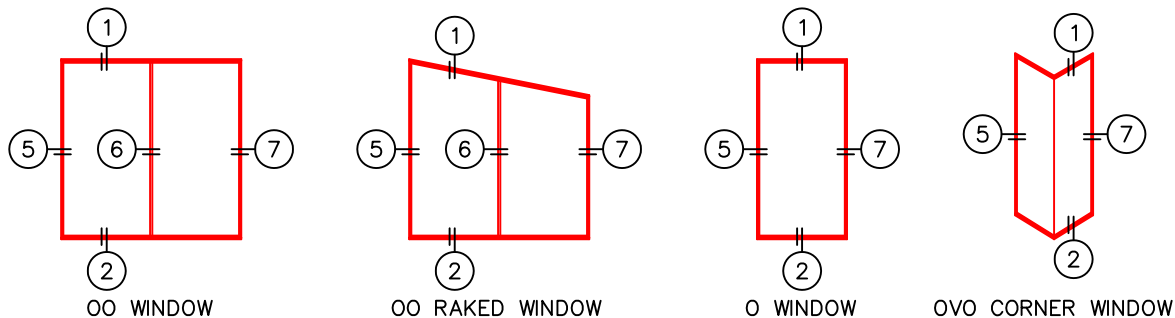

(USE RULER TO SCALE DIMENSIONS IN INCHES)

SCALE: 1/4"

FIXED DETAILS

9/16" SINGLE GLAZING, 1-1/4" AND 1-1/2"
INSULATED GLAZING AVAILABLE AS SHOWN

- GLASS PENETRATION: 9/16"
- ALL FINISHED SURFACES BY OTHERS.
- N.F.W. AND N.F.H. DOES NOT INCLUDE SUB-SILLPAN.
- FIN NOT ATTACHED TO NARROW OR LOW-PROFILE FRAME.
- EXTERIOR RATED PRODUCTS HAVE WEEP SLOTS ON HORIZONTAL SILLS.