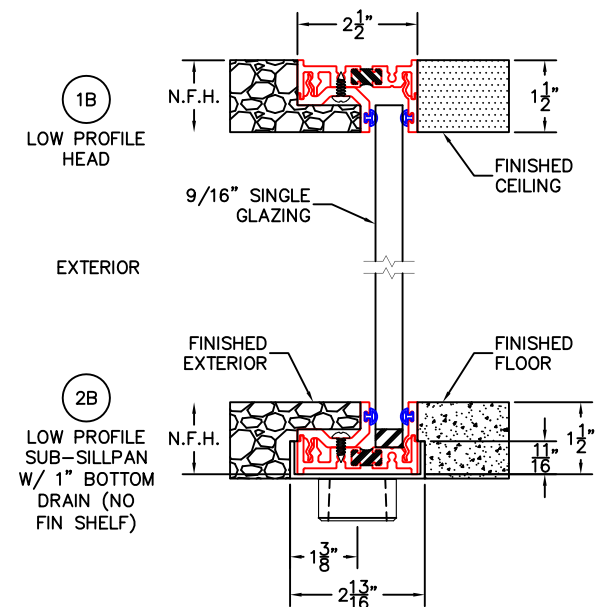

(USE RULER TO SCALE DIMENSIONS IN INCHES)

SCALE: 1/4"

FIXED DETAILS

9/16" SINGLE GLAZING, 1-1/4" AND 1-1/2"
INSULATED GLAZING AVAILABLE AS SHOWN

- GLASS PENETRATION: 9/16"
- ALL FINISHED SURFACES BY OTHERS.
- N.F.W. AND N.F.H. DOES NOT INCLUDE SUB-SILLPAN.
- FIN NOT ATTACHED TO NARROW OR LOW-PROFILE FRAME.
- EXTERIOR RATED PRODUCTS HAVE WEEP SLOTS ON HORIZONTAL SILLS.