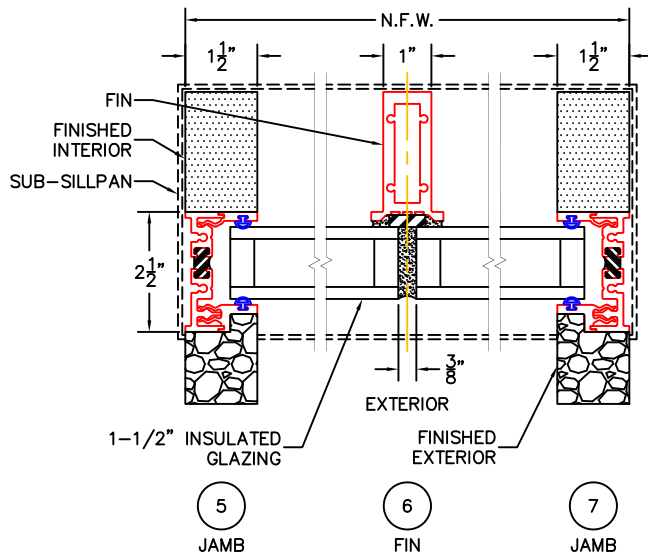

(USE RULER TO SCALE DIMENSIONS IN INCHES)

SCALE: 1/4"

FIXED DETAILS

9/16" SINGLE GLAZING, 1-1/4" AND 1-1/2"
INSULATED GLAZING AVAILABLE AS SHOWN

- GLASS PENETRATION: 9/16"
- ALL FINISHED SURFACES BY OTHERS.
- N.F.W. AND N.F.H. DOES NOT INCLUDE SUB-SILLPAN.
- FIN NOT ATTACHED TO NARROW OR LOW-PROFILE FRAME.
- EXTERIOR RATED PRODUCTS HAVE WEEP SLOTS ON HORIZONTAL SILLS.