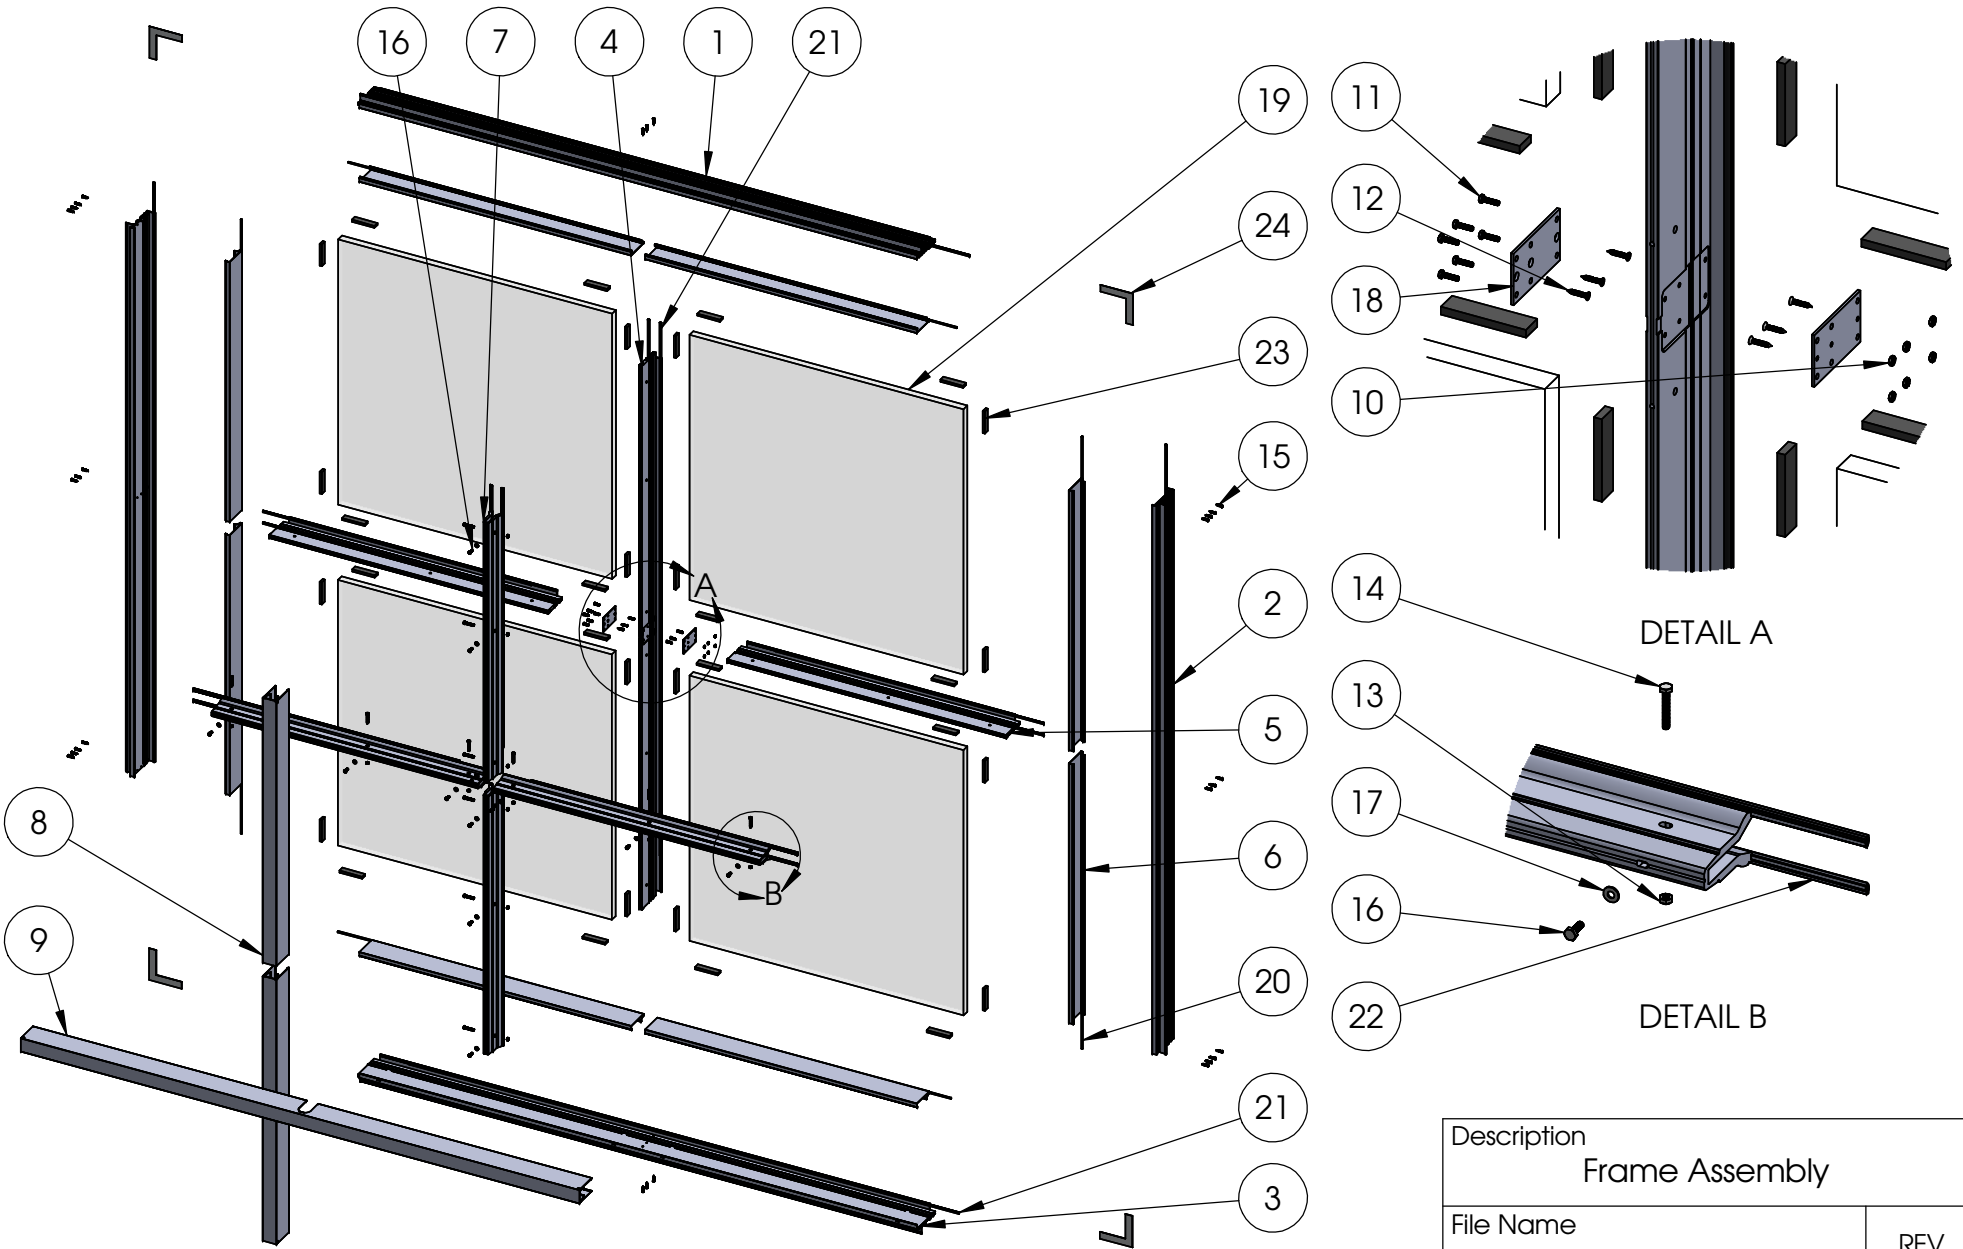

# ASSEMBLY / PARTS LIST (B.O.M.)

**Series: 4800-T**  
**Type: OO/OO, 1 1/4" Glass Shown**

ITEM NO.	DESCRIPTION	PAGE #
1	Frame Assembly	2
2	Frame B.O.M	3

Description Table of Contents	
File Name 4800-T OO_OO Drawing	REV <b>1</b>
Released 9/18/2020	SHEET 1 OF 3

# ASSEMBLY / PARTS LIST (B.O.M.)

**PROPRIETARY AND CONFIDENTIAL**  
THE INFORMATION CONTAINED IN THIS DRAWING IS THE SOLE PROPERTY OF FLEETWOOD WINDOWS & DOORS.  
ANY REPRODUCTION IN PART OR AS A WHOLE WITHOUT THE WRITTEN PERMISSION OF FLEETWOOD WINDOWS & DOORS IS PROHIBITED.

## Extrusions

ITEM NO.	PART NUMBER	DESCRIPTION	QTY.
1	4801	Head	1
2	4801	Jamb	2
3	4801	Sill	1
4	4802	TDL-Vertical	1
5	4802	TDL-Horizontal	2
6	4803	1.25" Glass Stop	8
7	4805	1.25" Glazing Anchor	4
8	4807	1.25" Glazing Anchor Cover-Vertical	2
9	4807	1.25" Glazing Anchor Cover-Horizontal	1

## Hardware

ITEM NO.	PART NUMBER	DESCRIPTION	QTY.
10	26283	10-32 Distorted thread Locknut	6
11	26284	10-32 Hex Head Screw .75"	6
12	20293	# 10 Screw FHP-A, 1", SS, Clear	6
13	26280	1/4-20 Thin Nylon-Insert Locknut	12
14	26277	1/4-20 Hex Head Screw, 1.625"	12
15	20350	# 10 Screw, PHP-A, 1", SS, Clear	28
16	26279	1/4-20 Hex Head Screw, .75"	12
17	26309	1/4" Thin Washer	12
18	26151	4800-T TDL Intersecting Plate	2
19	-	1.25" Glass	4
20	25199	Mini Bulb Vinyl	8
21	20531	Bulb Vinyl-Large	10
22	26243	Glazing Anchor Vinyl	8
23	18620	Setting Block 4" x 1/4" x 1"	32
24	18629	Metal Corner w/ Double Sided Tape	4