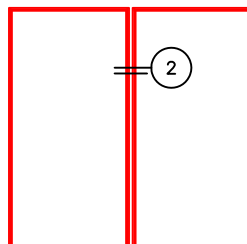

(USE RULER TO SCALE DIMENSIONS IN INCHES)

SCALE: 1/4"

JAMB MULLION DETAILS

1

EXTERNAL "1"
THERMALLY-BROKEN
JAMB MULLION

EXTERIOR

SERIES 4070-T LOCK JAMB TO SERIES 4800-T

1A

EXTERNAL "1"
THERMALLY-BROKEN
JAMB MULLION

EXTERIOR

SERIES 3070-T LOCK JAMB TO SERIES 4800-T

2

EXTERNAL "1"
THERMALLY-BROKEN
JAMB MULLION

EXTERIOR

SERIES 4800-T TO SERIES 4800-T

OX SLIDING DOOR MULLED TO 4800-T

4800-T MULLED TO 4800-T

-EXTERIOR RATED PRODUCTS HAVE WEEP SLOTS ON HORIZONTAL SILLS.

SERIES 4800-T