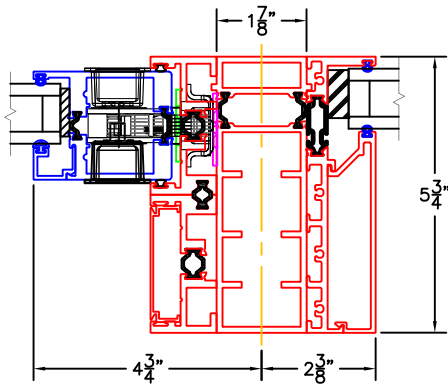

(USE RULER TO SCALE DIMENSIONS IN INCHES)

SCALE: 1/4"

JAMB MULLION DETAILS

1

EXTERNAL "1"
THERMALLY-BROKEN
JAMB MULLION

EXTERIOR

SERIES 4070-T LOCK JAMB TO SERIES 4800-T

1A

EXTERNAL "1"
THERMALLY-BROKEN
JAMB MULLION

EXTERIOR

SERIES 3070-T LOCK JAMB TO SERIES 4800-T

2

EXTERNAL "1"
THERMALLY-BROKEN
JAMB MULLION

EXTERIOR

SERIES 4800-T TO SERIES 4800-T

OX SLIDING DOOR MULLED TO 4800-T

4800-T MULLED TO 4800-T

-EXTERIOR RATED PRODUCTS HAVE WEEP SLOTS ON HORIZONTAL SILLS.

SERIES 4800-T