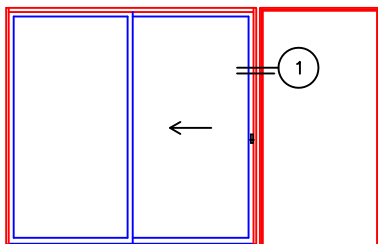

EXTERNAL "1"
THERMALLY-BROKEN
JAMB MULLION

EXTERIOR

SERIES 3070-T LOCK JAMB TO SERIES 4800-T

2

EXTERNAL "1"
THERMALLY-BROKEN
JAMB MULLION

EXTERIOR

SERIES 4800-T TO SERIES 4800-T

OX SLIDING DOOR MULLED TO 4800-T

4800-T MULLED TO 4800-T

-EXTERIOR RATED PRODUCTS HAVE WEEP SLOTS ON HORIZONTAL SILLS.

SERIES 4800-T