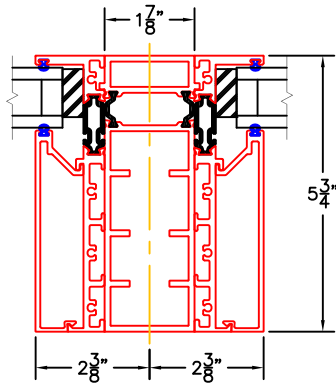

(USE RULER TO SCALE DIMENSIONS IN INCHES)

SCALE: 1/4"

JAMB MULLION DETAILS

1

EXTERNAL "1"
THERMALLY-BROKEN
JAMB MULLION

EXTERIOR

SERIES 4070-T LOCK JAMB TO SERIES 4800-T

1A

EXTERNAL "1"
THERMALLY-BROKEN
JAMB MULLION

EXTERIOR

SERIES 3070-T LOCK JAMB TO SERIES 4800-T

2

EXTERNAL "1"
THERMALLY-BROKEN
JAMB MULLION

EXTERIOR

SERIES 4800-T TO SERIES 4800-T

OX SLIDING DOOR MULLED TO 4800-T

4800-T MULLED TO 4800-T

-EXTERIOR RATED PRODUCTS HAVE WEEP SLOTS ON HORIZONTAL SILLS.

SERIES 4800-T