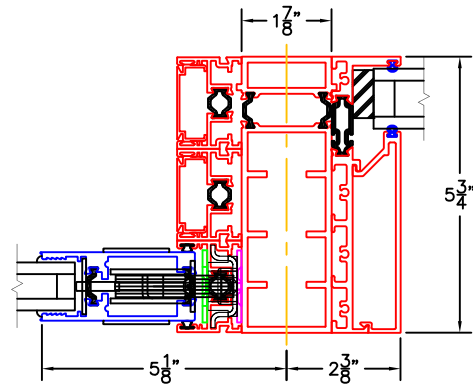

(USE RULER TO SCALE DIMENSIONS IN INCHES)

SCALE: 1/4"

JAMB MULLION DETAILS

1

EXTERNAL "1"
THERMALLY-BROKEN
JAMB MULLION

EXTERIOR

SERIES 4070-T LOCK JAMB TO SERIES 4800-T

1A

EXTERNAL "1"
THERMALLY-BROKEN
JAMB MULLION

EXTERIOR

SERIES 3070-T LOCK JAMB TO SERIES 4800-T

2

EXTERNAL "1"
THERMALLY-BROKEN
JAMB MULLION

EXTERIOR

SERIES 4800-T TO SERIES 4800-T

OX SLIDING DOOR MULLED TO 4800-T

4800-T MULLED TO 4800-T

-EXTERIOR RATED PRODUCTS HAVE WEEP SLOTS ON HORIZONTAL SILLS.

SERIES 4800-T