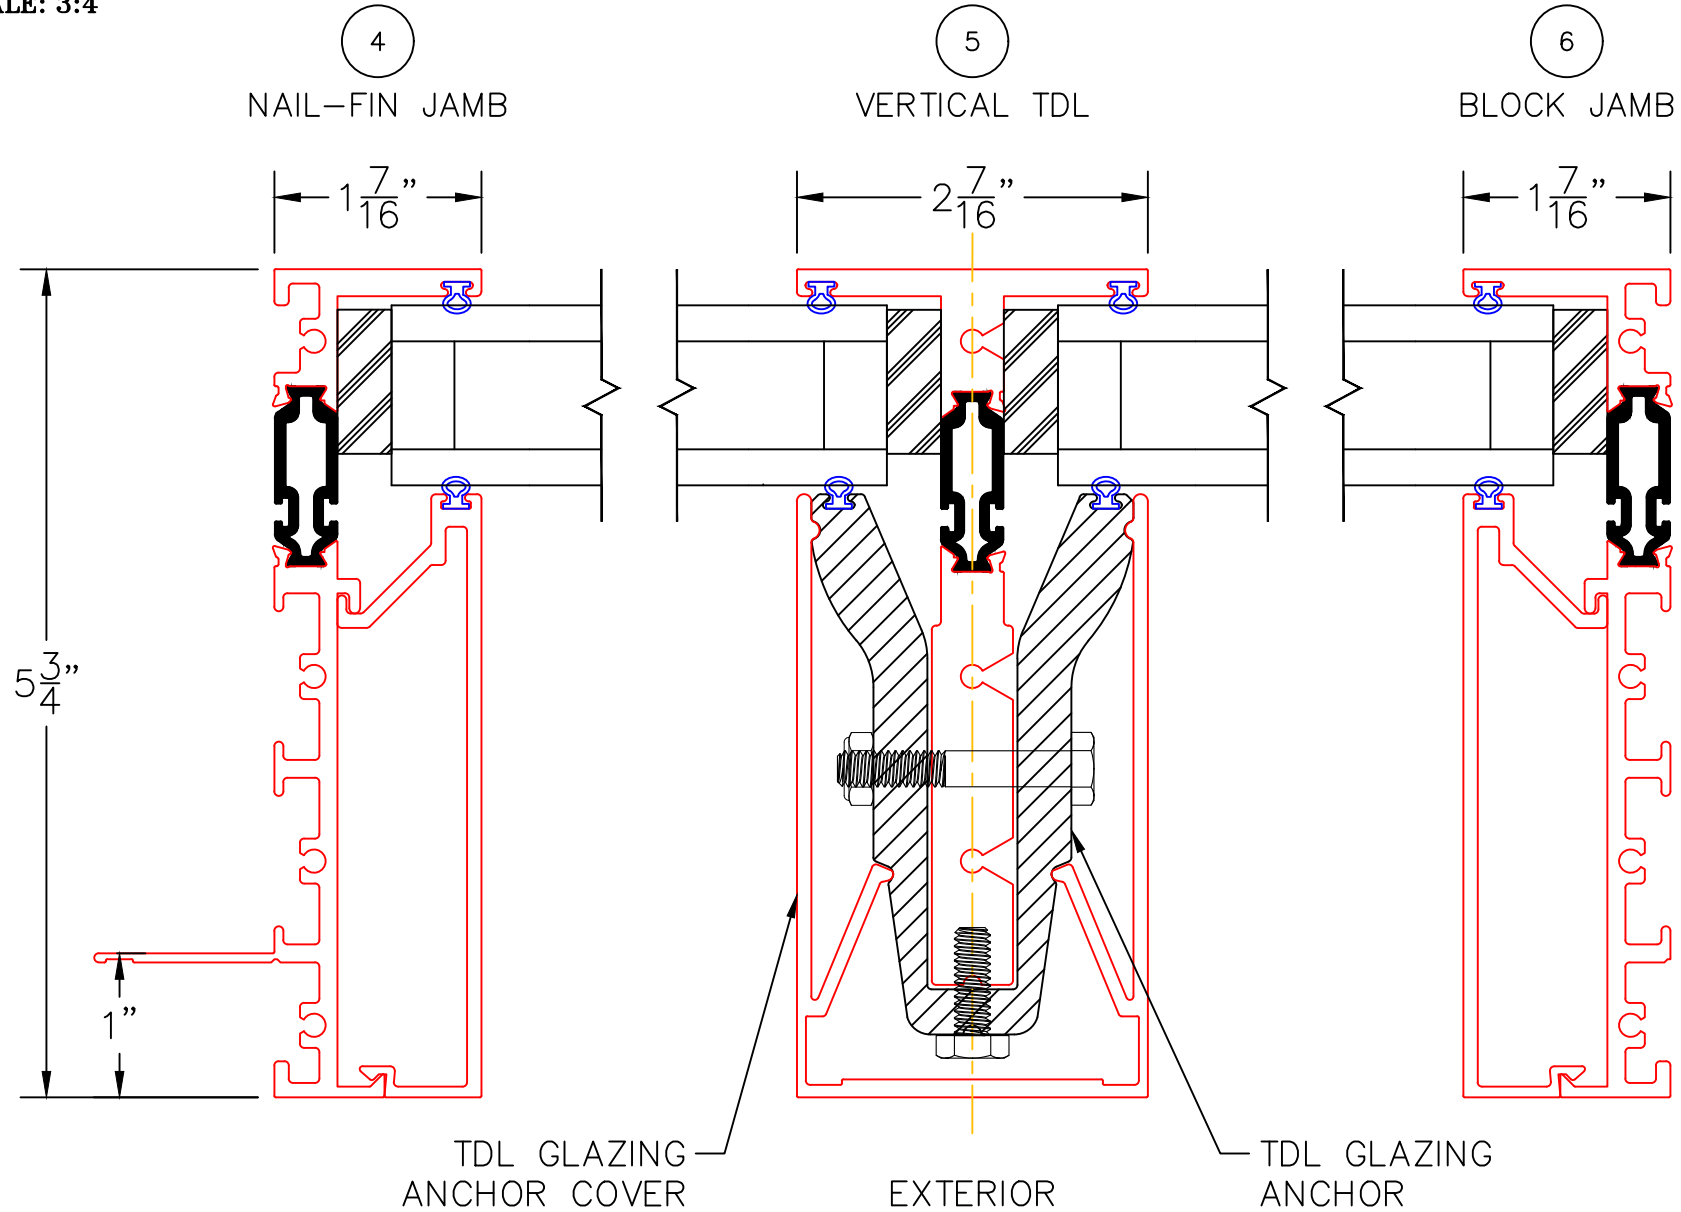

(USE RULER TO SCALE DIMENSIONS IN INCHES)  
SCALE: 1:4

FIXED WINDOW DETAILS  
1-1/4" INSULATED GLAZING

-GLASS PENETRATION: 5/8"  
-EXTERIOR RATED PRODUCTS HAVE WEEP SLOTS ON HORIZONTAL SILLS.

(USE RULER TO SCALE DIMENSIONS IN INCHES)

**SCALE: 3:4**

**FIXED WINDOW DETAILS**  
**1-1/4" INSULATED GLAZING**

(USE RULER TO SCALE DIMENSIONS IN INCHES)

SCALE: 3:4

FIXED WINDOW DETAILS  
1-1/4" INSULATED GLAZING

1A  
BLOCK HEAD

3A  
BLOCK SILL  
W/SILL PAN

(USE RULER TO SCALE DIMENSIONS IN INCHES)

SCALE: 3:4

## FIXED WINDOW DETAILS 1-1/4" INSULATED GLAZING

0 0.5 1  
(USE RULER TO SCALE DIMENSIONS IN INCHES)  
SCALE: 1:1

FIXED WINDOW DETAILS  
1-1/4" INSULATED GLAZING

8

90° CORNER COVER FOR  
1-1/4" GLAZING