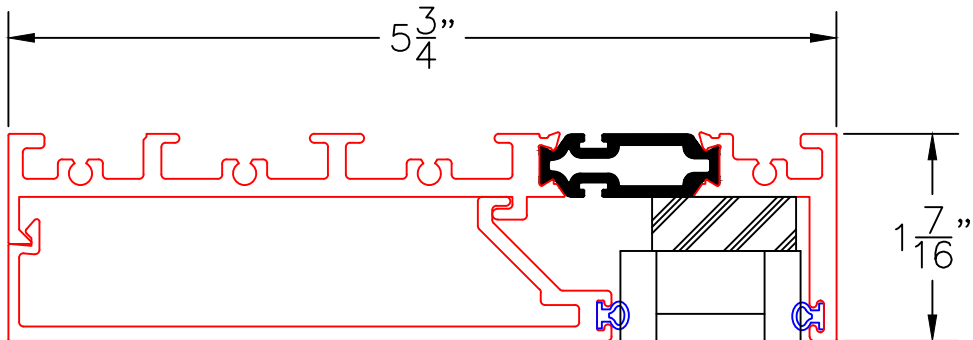

(USE RULER TO SCALE DIMENSIONS IN INCHES)  
SCALE: 1:4

FIXED WINDOW DETAILS  
1-1/4" INSULATED GLAZING

-GLASS PENETRATION: 5/8"  
-EXTERIOR RATED PRODUCTS HAVE WEEP SLOTS ON HORIZONTAL SILLS.

(USE RULER TO SCALE DIMENSIONS IN INCHES)

**SCALE: 3:4**

**FIXED WINDOW DETAILS**  
**1-1/4" INSULATED GLAZING**

(USE RULER TO SCALE DIMENSIONS IN INCHES)

SCALE: 3:4

FIXED WINDOW DETAILS  
1-1/4" INSULATED GLAZING

1A  
BLOCK HEAD

3A  
BLOCK SILL  
W/SILL PAN

(USE RULER TO SCALE DIMENSIONS IN INCHES)

SCALE: 3:4

## FIXED WINDOW DETAILS 1-1/4" INSULATED GLAZING

0 0.5 1  
(USE RULER TO SCALE DIMENSIONS IN INCHES)  
SCALE: 1:1

FIXED WINDOW DETAILS  
1-1/4" INSULATED GLAZING

8

90° CORNER COVER FOR  
1-1/4" GLAZING