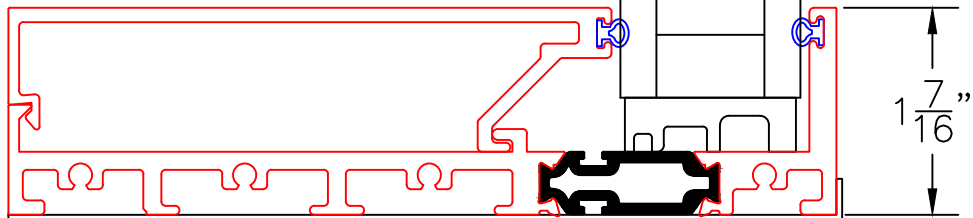

(USE RULER TO SCALE DIMENSIONS IN INCHES)  
SCALE: 1:4

FIXED WINDOW DETAILS  
1-1/4" INSULATED GLAZING

-GLASS PENETRATION: 5/8"  
-EXTERIOR RATED PRODUCTS HAVE WEEP SLOTS ON HORIZONTAL SILLS.

(USE RULER TO SCALE DIMENSIONS IN INCHES)

**SCALE: 3:4**

**FIXED WINDOW DETAILS**  
**1-1/4" INSULATED GLAZING**

(USE RULER TO SCALE DIMENSIONS IN INCHES)

SCALE: 3:4

FIXED WINDOW DETAILS  
1-1/4" INSULATED GLAZING

1A  
BLOCK HEAD

3A  
BLOCK SILL  
W/SILL PAN

(USE RULER TO SCALE DIMENSIONS IN INCHES)

SCALE: 3:4

## FIXED WINDOW DETAILS 1-1/4" INSULATED GLAZING

0 0.5 1  
(USE RULER TO SCALE DIMENSIONS IN INCHES)  
SCALE: 1:1

FIXED WINDOW DETAILS  
1-1/4" INSULATED GLAZING

8

90° CORNER COVER FOR  
1-1/4" GLAZING