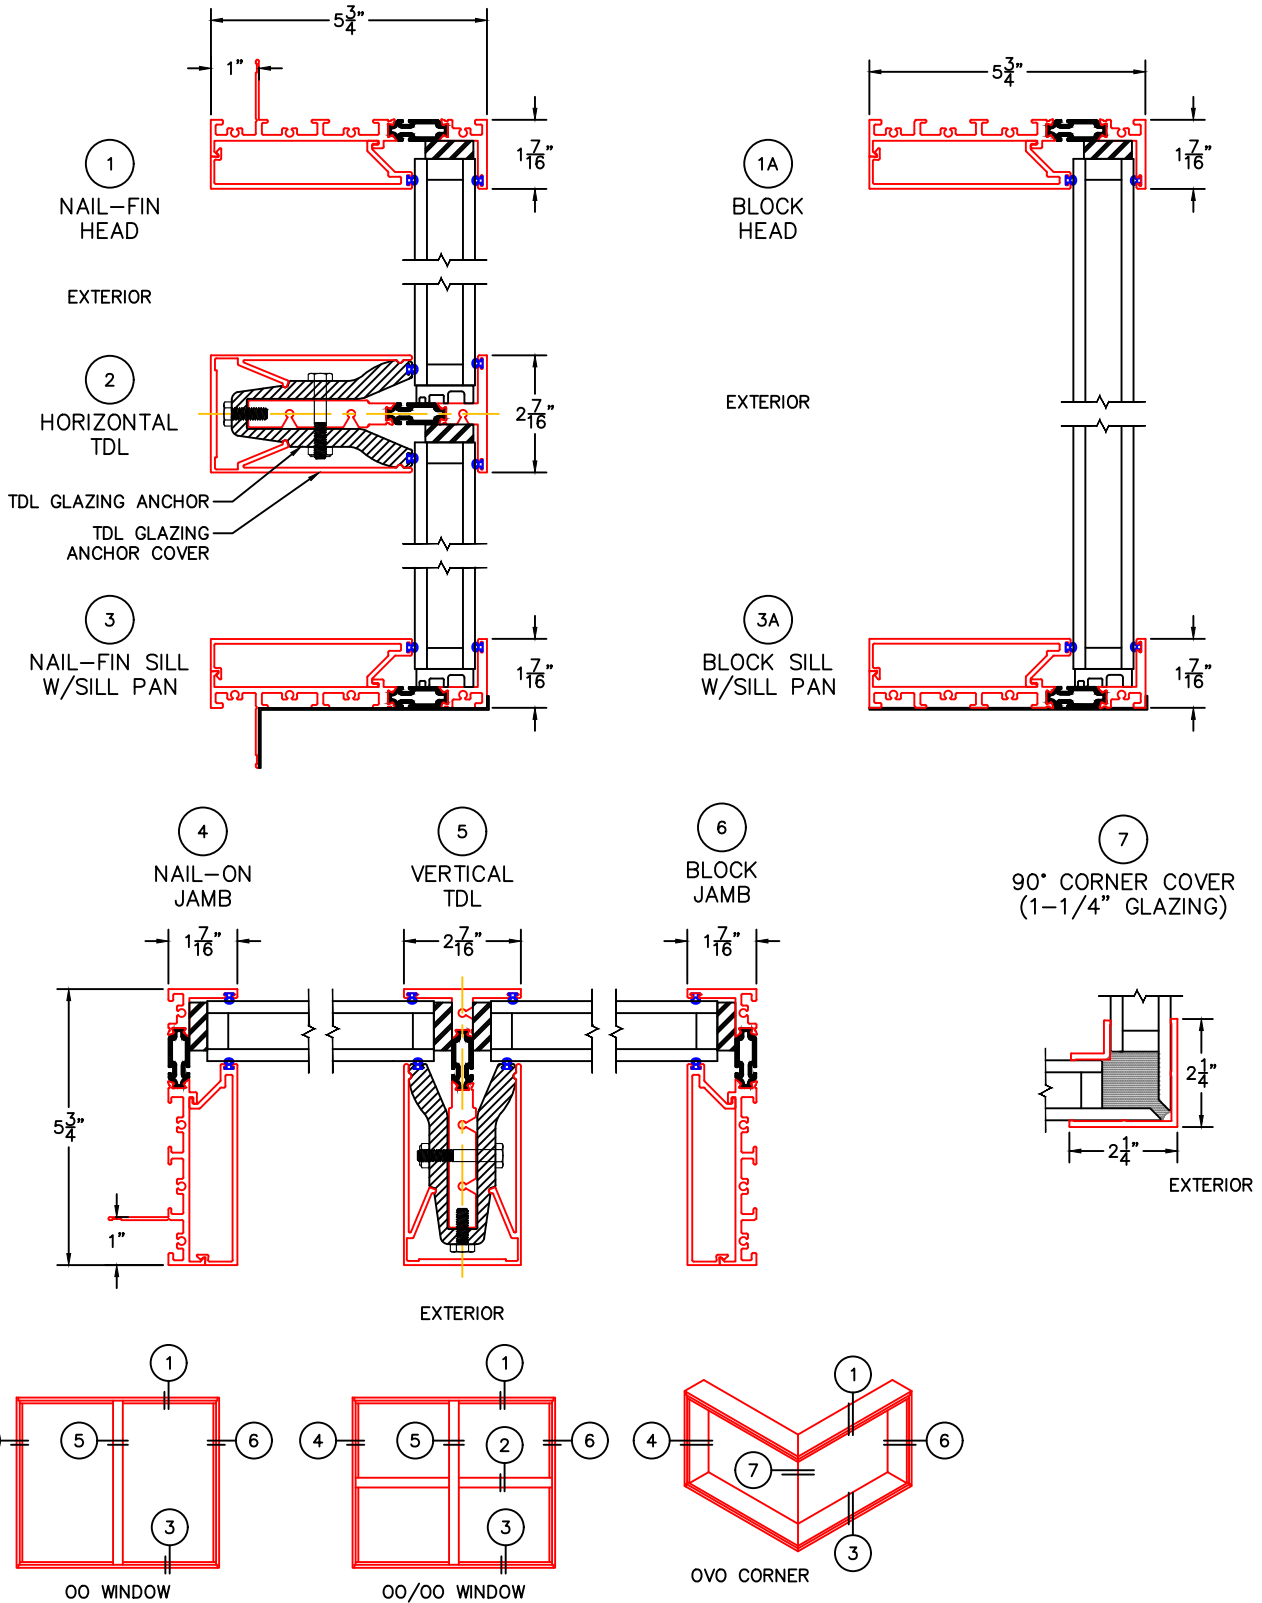

(USE RULER TO SCALE DIMENSIONS IN INCHES)  
SCALE: 1:4

FIXED WINDOW DETAILS  
1-1/4" INSULATED GLAZING

-GLASS PENETRATION: 5/8"  
-EXTERIOR RATED PRODUCTS HAVE WEEP SLOTS ON HORIZONTAL SILLS.

(USE RULER TO SCALE DIMENSIONS IN INCHES)

**SCALE: 3:4**

**FIXED WINDOW DETAILS**  
**1-1/4" INSULATED GLAZING**

(USE RULER TO SCALE DIMENSIONS IN INCHES)

SCALE: 3:4

FIXED WINDOW DETAILS  
1-1/4" INSULATED GLAZING

1A  
BLOCK HEAD

3A  
BLOCK SILL  
W/SILL PAN

(USE RULER TO SCALE DIMENSIONS IN INCHES)

SCALE: 3:4

## FIXED WINDOW DETAILS 1-1/4" INSULATED GLAZING

0 0.5 1  
(USE RULER TO SCALE DIMENSIONS IN INCHES)  
SCALE: 1:1

FIXED WINDOW DETAILS  
1-1/4" INSULATED GLAZING

8

90° CORNER COVER FOR  
1-1/4" GLAZING