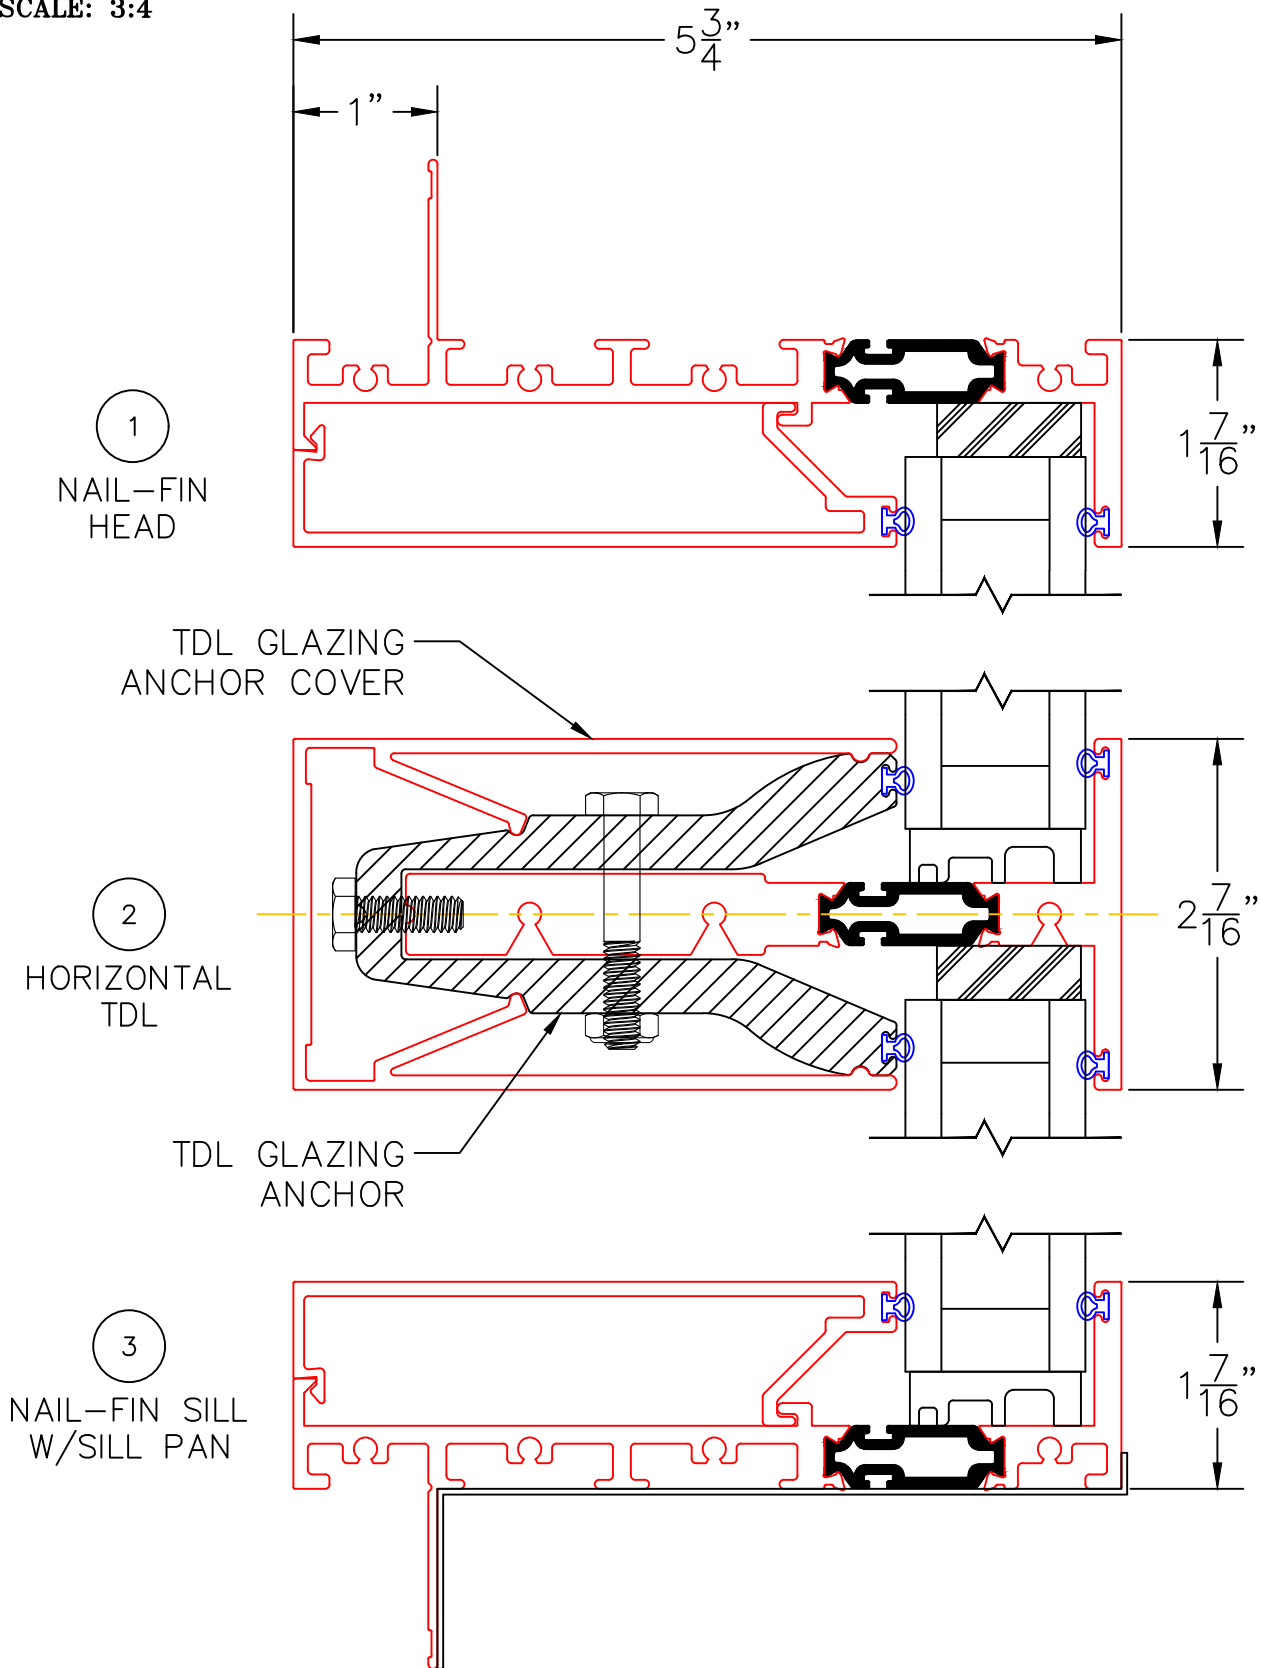

(USE RULER TO SCALE DIMENSIONS IN INCHES)  
SCALE: 1:4

FIXED WINDOW DETAILS  
1-1/4" INSULATED GLAZING

-GLASS PENETRATION: 5/8"  
-EXTERIOR RATED PRODUCTS HAVE WEEP SLOTS ON HORIZONTAL SILLS.

(USE RULER TO SCALE DIMENSIONS IN INCHES)

**SCALE: 3:4**

**FIXED WINDOW DETAILS**  
**1-1/4" INSULATED GLAZING**

(USE RULER TO SCALE DIMENSIONS IN INCHES)

SCALE: 3:4

FIXED WINDOW DETAILS  
1-1/4" INSULATED GLAZING

1A  
BLOCK HEAD

3A  
BLOCK SILL  
W/SILL PAN

(USE RULER TO SCALE DIMENSIONS IN INCHES)

SCALE: 3:4

## FIXED WINDOW DETAILS 1-1/4" INSULATED GLAZING

0 0.5 1  
(USE RULER TO SCALE DIMENSIONS IN INCHES)  
SCALE: 1:1

FIXED WINDOW DETAILS  
1-1/4" INSULATED GLAZING

8

90° CORNER COVER FOR  
1-1/4" GLAZING