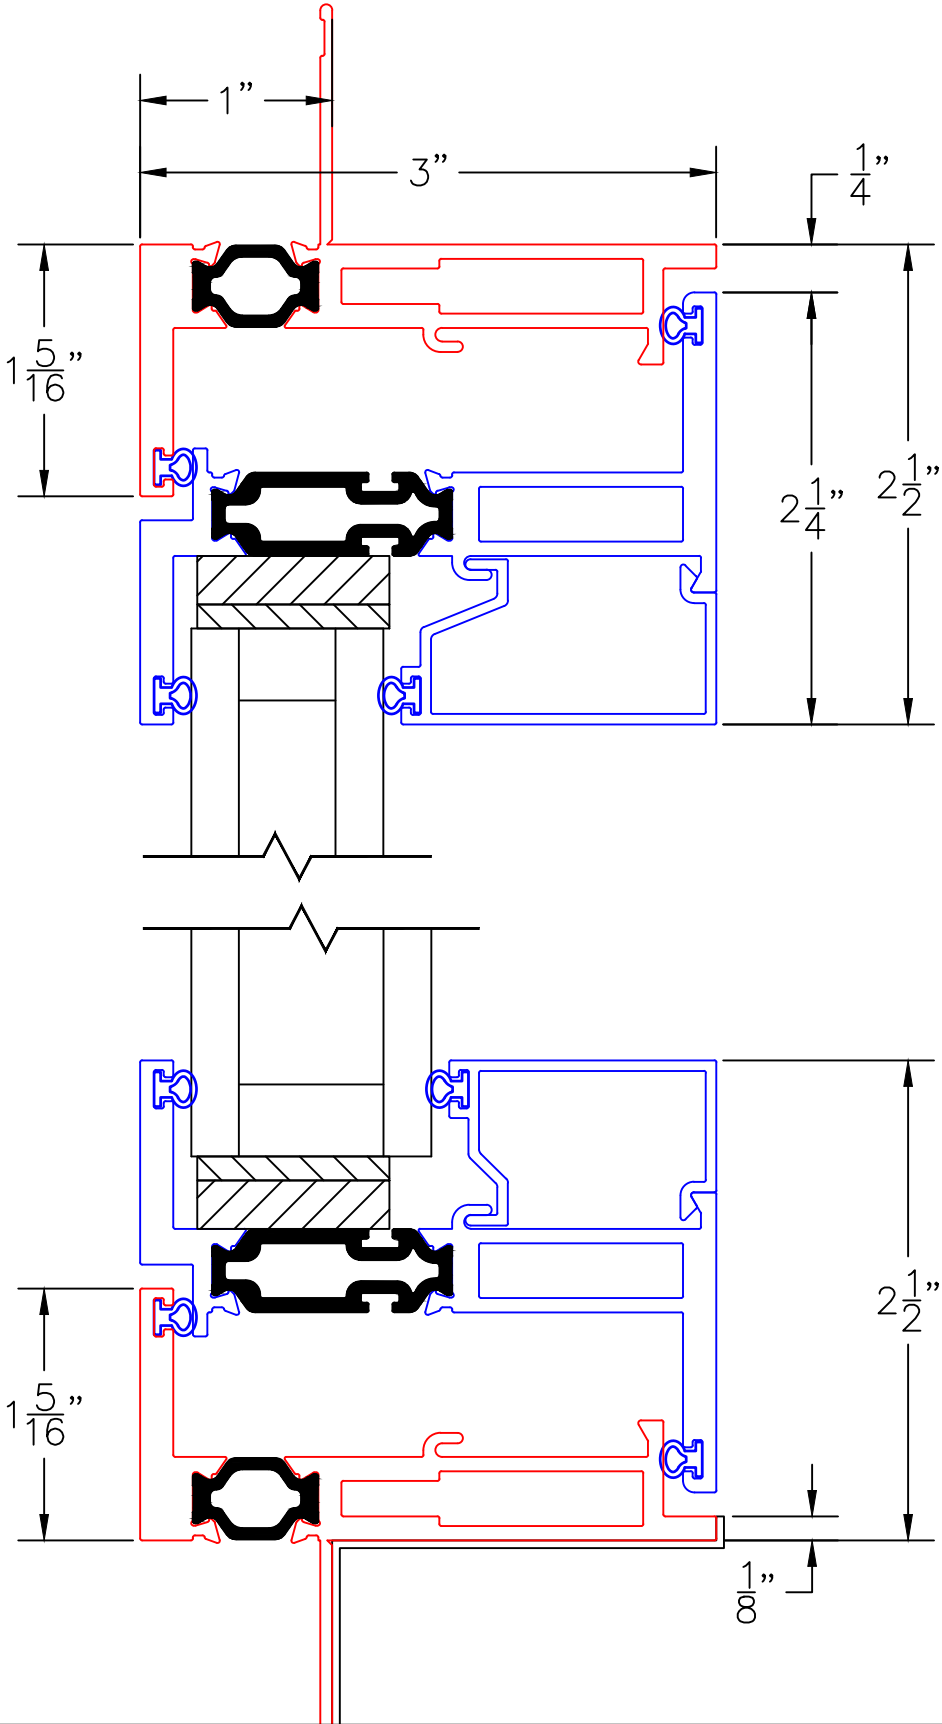

(USE RULER TO SCALE DIMENSIONS IN INCHES)

SCALE: 1/4"

HOPPER WINDOW DETAILS
1", 1-1/4" AND 1-3/4" INSULATED
GLAZING AVAILABLE AS SHOWN

HARDWARE OPTIONS

-GLASS PENETRATION: 1/2"
-EXTERIOR RATED PRODUCTS HAVE WEEP SLOTS ON HORIZONTAL SILLS.

0 0.5 1
(USE RULER TO SCALE DIMENSIONS IN INCHES)
SCALE: FULL

HOPPER WINDOW DETAILS
1" & 1-1/4" INSULATED GLAZING SHOWN

1
NAIL-FIN
HEAD

EXTERIOR

2
NAIL-FIN SILL
W/SILL PAN

0 0.5 1
(USE RULER TO SCALE DIMENSIONS IN INCHES)
SCALE: FULL

HOPPER WINDOW DETAILS
1-3/4" INSULATED GLAZING SHOWN

1A
BLOCK HEAD

EXTERIOR

2A
BLOCK SILL
W/SILL PAN

0 0.5 1
(USE RULER TO SCALE DIMENSIONS IN INCHES)
SCALE: FULL

HOPPER WINDOW DETAILS
1" INSULATED GLAZING SHOWN

0 0.5 1
(USE RULER TO SCALE DIMENSIONS IN INCHES)
SCALE: FULL

HOPPER WINDOW DETAILS
1 & 1-1/4" INSULATED GLAZING SHOWN

5

HH
MULLION

EXTERIOR

0 0.5 1
(USE RULER TO SCALE DIMENSIONS IN INCHES)
SCALE: FULL

HOPPER WINDOW DETAILS
1 & 1-1/4" INSULATED GLAZING SHOWN