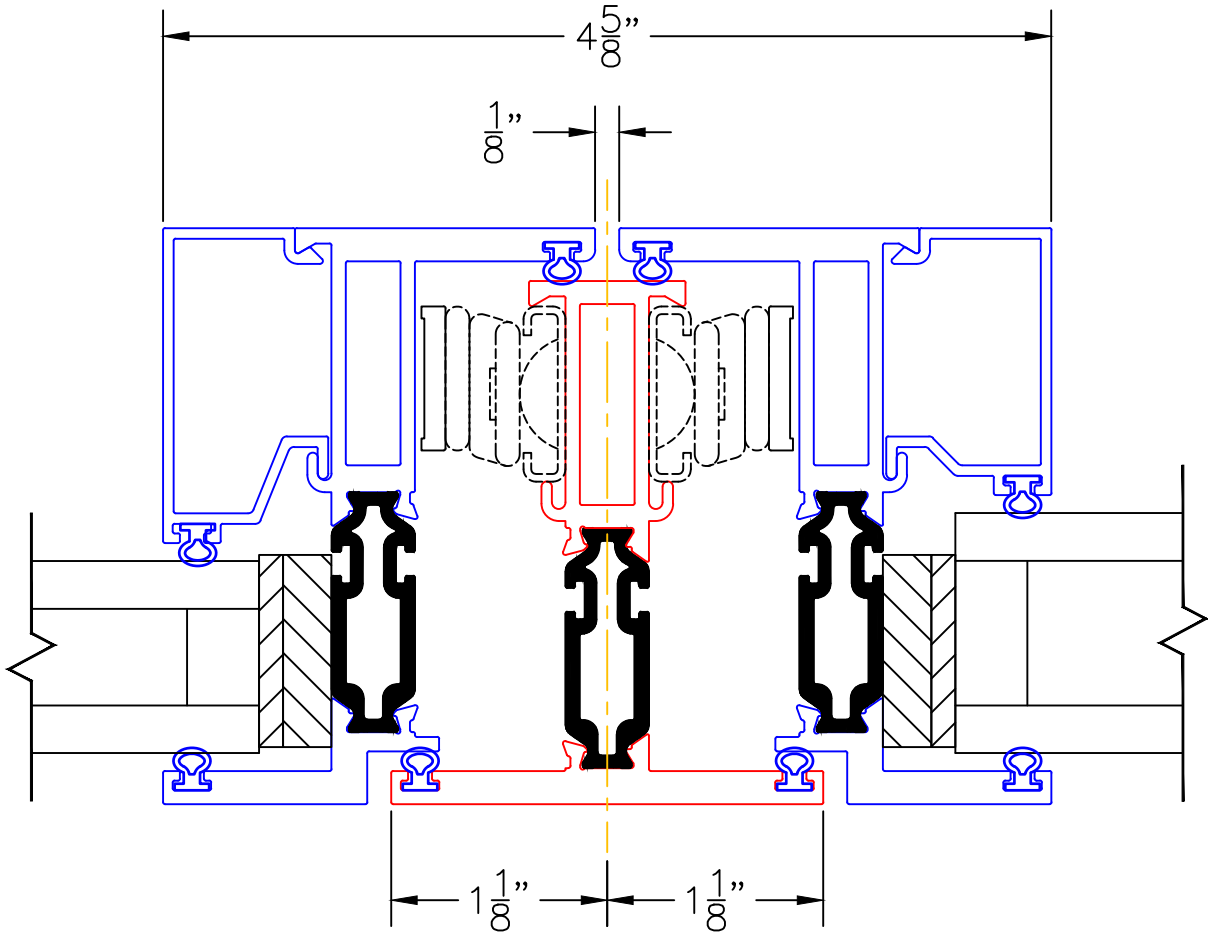

(USE RULER TO SCALE DIMENSIONS IN INCHES)

SCALE: 1/4"

HOPPER WINDOW DETAILS
1", 1-1/4" AND 1-3/4" INSULATED
GLAZING AVAILABLE AS SHOWN

HARDWARE OPTIONS

-GLASS PENETRATION: 1/2"
-EXTERIOR RATED PRODUCTS HAVE WEEP SLOTS ON HORIZONTAL SILLS.

HOPPER WINDOW DETAILS
1-3/4" INSULATED GLAZING SHOWN

1A
BLOCK HEAD

EXTERIOR

2A
BLOCK SILL
W/SILL PAN

0 0.5 1
(USE RULER TO SCALE DIMENSIONS IN INCHES)
SCALE: FULL

HOPPER WINDOW DETAILS
1" INSULATED GLAZING SHOWN

3

BLOCK JAMB
FLAT SCREEN REQ'D
WITH SPRING LATCH

0 0.5 1
(USE RULER TO SCALE DIMENSIONS IN INCHES)
SCALE: FULL

HOPPER WINDOW DETAILS
1-1/4" INSULATED GLAZING SHOWN

4

NAIL-FIN JAMB
4-BAR HINGE REQ'D
WITH SPRING LATCH

0 0.5 1
(USE RULER TO SCALE DIMENSIONS IN INCHES)
SCALE: FULL

HOPPER WINDOW DETAILS
1 & 1-1/4" INSULATED GLAZING SHOWN

5

HH
MULLION

EXTERIOR

0 0.5 1
(USE RULER TO SCALE DIMENSIONS IN INCHES)
SCALE: FULL

HOPPER WINDOW DETAILS
1 & 1-1/4" INSULATED GLAZING SHOWN