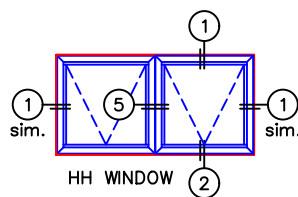

(USE RULER TO SCALE DIMENSIONS IN INCHES)

SCALE: 1/4"

HOPPER WINDOW DETAILS
1", 1-1/4" AND 1-3/4" INSULATED
GLAZING AVAILABLE AS SHOWN

HARDWARE OPTIONS

-GLASS PENETRATION: 1/2"
-EXTERIOR RATED PRODUCTS HAVE WEEP SLOTS ON HORIZONTAL SILLS.

0 0.5 1
(USE RULER TO SCALE DIMENSIONS IN INCHES)
SCALE: FULL

HOPPER WINDOW DETAILS
1" & 1-1/4" INSULATED GLAZING SHOWN

1
NAIL-FIN
HEAD

EXTERIOR

2
NAIL-FIN SILL
W/SILL PAN

0 0.5 1
(USE RULER TO SCALE DIMENSIONS IN INCHES)
SCALE: FULL

HOPPER WINDOW DETAILS
1-3/4" INSULATED GLAZING SHOWN

1A
BLOCK HEAD

EXTERIOR

2A
BLOCK SILL
W/SILL PAN

0 0.5 1
(USE RULER TO SCALE DIMENSIONS IN INCHES)
SCALE: FULL

HOPPER WINDOW DETAILS
1" INSULATED GLAZING SHOWN

3

BLOCK JAMB
FLAT SCREEN REQ'D
WITH SPRING LATCH

0 0.5 1
(USE RULER TO SCALE DIMENSIONS IN INCHES)
SCALE: FULL

HOPPER WINDOW DETAILS
1-1/4" INSULATED GLAZING SHOWN

4

NAIL-FIN JAMB
4-BAR HINGE REQ'D
WITH SPRING LATCH