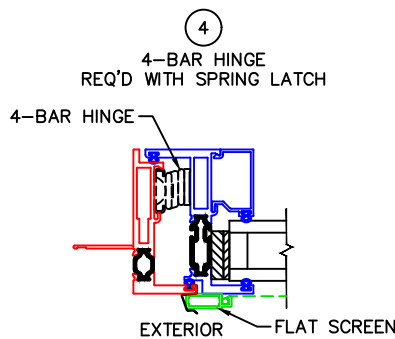

(USE RULER TO SCALE DIMENSIONS IN INCHES)

SCALE: 1/4"

HOPPER WINDOW DETAILS
1", 1-1/4" AND 1-3/4" INSULATED
GLAZING AVAILABLE AS SHOWN

HARDWARE OPTIONS

-GLASS PENETRATION: 1/2"
-EXTERIOR RATED PRODUCTS HAVE WEEP SLOTS ON HORIZONTAL SILLS.

0 0.5 1
(USE RULER TO SCALE DIMENSIONS IN INCHES)
SCALE: FULL

HOPPER WINDOW DETAILS
1" & 1-1/4" INSULATED GLAZING SHOWN

1
NAIL-FIN
HEAD

EXTERIOR

2
NAIL-FIN SILL
W/SILL PAN

0 0.5 1
(USE RULER TO SCALE DIMENSIONS IN INCHES)
SCALE: FULL

HOPPER WINDOW DETAILS
1-3/4" INSULATED GLAZING SHOWN

1A
BLOCK HEAD

EXTERIOR

2A
BLOCK SILL
W/SILL PAN

0 0.5 1
(USE RULER TO SCALE DIMENSIONS IN INCHES)
SCALE: FULL

HOPPER WINDOW DETAILS
1" INSULATED GLAZING SHOWN

3

BLOCK JAMB
FLAT SCREEN REQ'D
WITH SPRING LATCH

0 0.5 1
(USE RULER TO SCALE DIMENSIONS IN INCHES)
SCALE: FULL

HOPPER WINDOW DETAILS
1-1/4" INSULATED GLAZING SHOWN

4

NAIL-FIN JAMB
4-BAR HINGE REQ'D
WITH SPRING LATCH