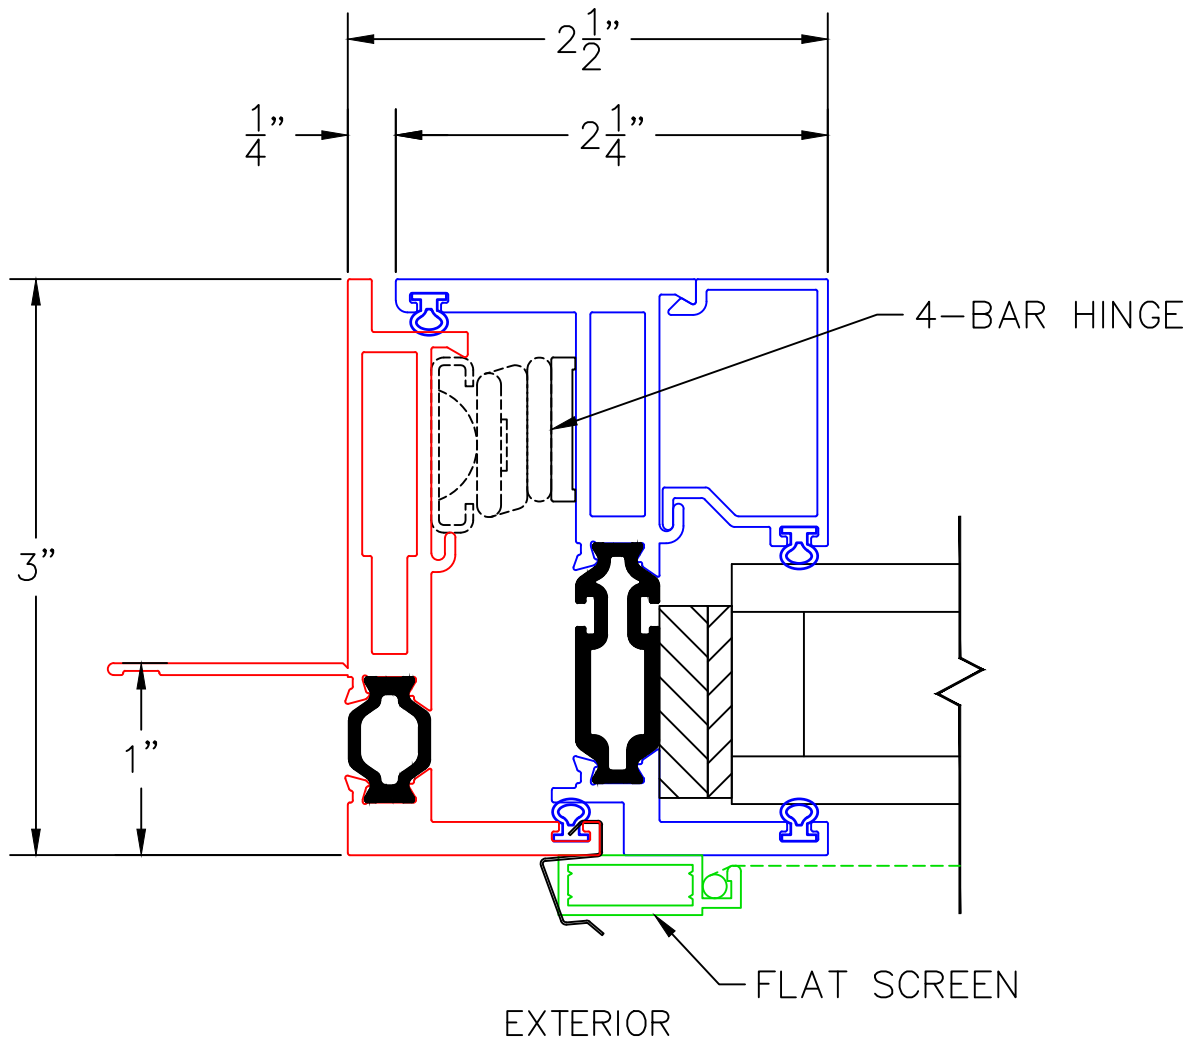

(USE RULER TO SCALE DIMENSIONS IN INCHES)

SCALE: 1/4"

HOPPER WINDOW DETAILS
1", 1-1/4" AND 1-3/4" INSULATED
GLAZING AVAILABLE AS SHOWN

HARDWARE OPTIONS

-GLASS PENETRATION: 1/2"
-EXTERIOR RATED PRODUCTS HAVE WEEP SLOTS ON HORIZONTAL SILLS.

HOPPER WINDOW DETAILS
1-3/4" INSULATED GLAZING SHOWN

1A
BLOCK HEAD

EXTERIOR

2A
BLOCK SILL
W/SILL PAN

0 0.5 1
(USE RULER TO SCALE DIMENSIONS IN INCHES)
SCALE: FULL

HOPPER WINDOW DETAILS
1" INSULATED GLAZING SHOWN

3

BLOCK JAMB
FLAT SCREEN REQ'D
WITH SPRING LATCH

0 0.5 1
(USE RULER TO SCALE DIMENSIONS IN INCHES)
SCALE: FULL

HOPPER WINDOW DETAILS
1-1/4" INSULATED GLAZING SHOWN

4

NAIL-FIN JAMB
4-BAR HINGE REQ'D
WITH SPRING LATCH

0 0.5 1
(USE RULER TO SCALE DIMENSIONS IN INCHES)
SCALE: FULL

HOPPER WINDOW DETAILS
1 & 1-1/4" INSULATED GLAZING SHOWN

5

HH
MULLION

EXTERIOR

0 0.5 1
(USE RULER TO SCALE DIMENSIONS IN INCHES)
SCALE: FULL

HOPPER WINDOW DETAILS
1 & 1-1/4" INSULATED GLAZING SHOWN