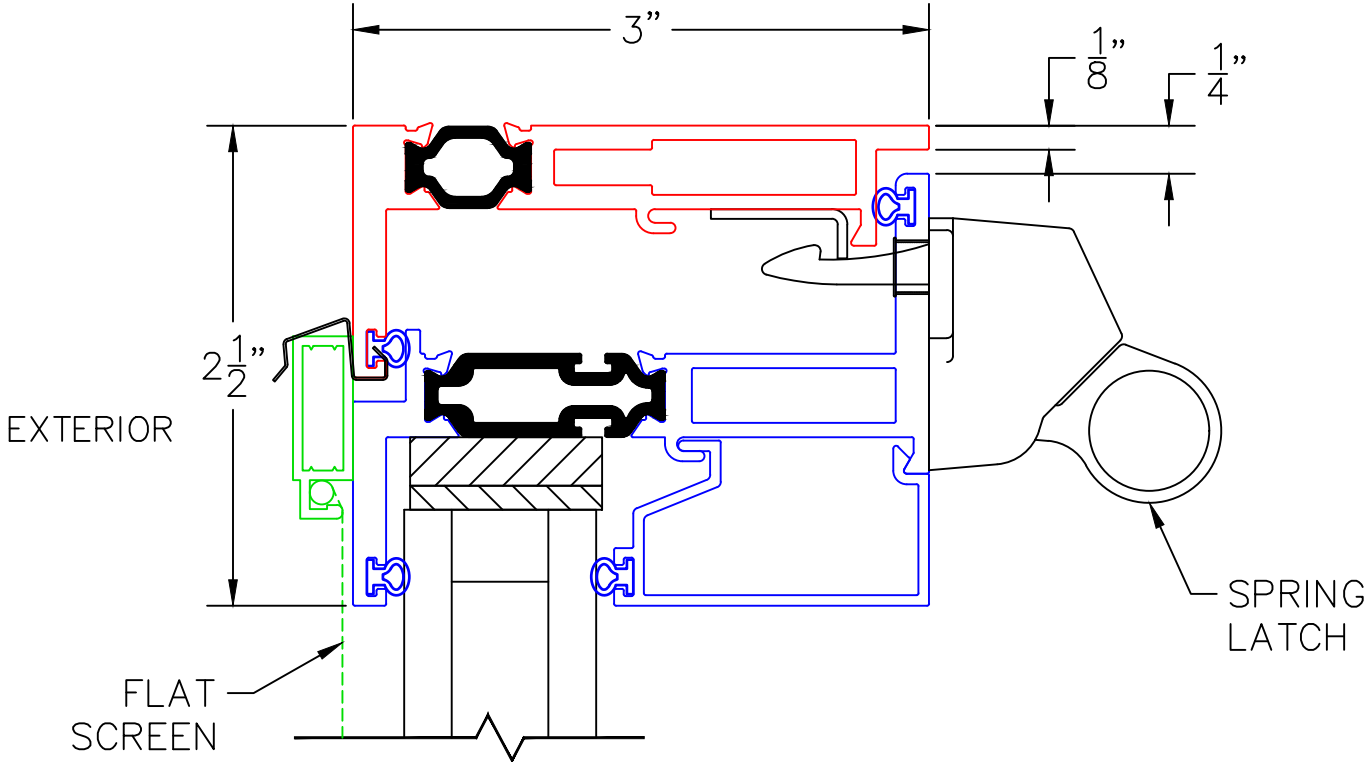

(USE RULER TO SCALE DIMENSIONS IN INCHES)

SCALE: 1/4"

HOPPER WINDOW DETAILS
1", 1-1/4" AND 1-3/4" INSULATED
GLAZING AVAILABLE AS SHOWN

HARDWARE OPTIONS

-GLASS PENETRATION: 1/2"
-EXTERIOR RATED PRODUCTS HAVE WEEP SLOTS ON HORIZONTAL SILLS.

HOPPER WINDOW DETAILS
1-3/4" INSULATED GLAZING SHOWN

1A
BLOCK HEAD

EXTERIOR

2A
BLOCK SILL
W/SILL PAN

0 0.5 1
(USE RULER TO SCALE DIMENSIONS IN INCHES)
SCALE: FULL

HOPPER WINDOW DETAILS
1" INSULATED GLAZING SHOWN

3

BLOCK JAMB
FLAT SCREEN REQ'D
WITH SPRING LATCH

0 0.5 1
(USE RULER TO SCALE DIMENSIONS IN INCHES)
SCALE: FULL

HOPPER WINDOW DETAILS
1-1/4" INSULATED GLAZING SHOWN

4

NAIL-FIN JAMB
4-BAR HINGE REQ'D
WITH SPRING LATCH

0 0.5 1
(USE RULER TO SCALE DIMENSIONS IN INCHES)
SCALE: FULL

HOPPER WINDOW DETAILS
1 & 1-1/4" INSULATED GLAZING SHOWN

5

HH
MULLION

EXTERIOR

0 0.5 1
(USE RULER TO SCALE DIMENSIONS IN INCHES)
SCALE: FULL

HOPPER WINDOW DETAILS
1 & 1-1/4" INSULATED GLAZING SHOWN