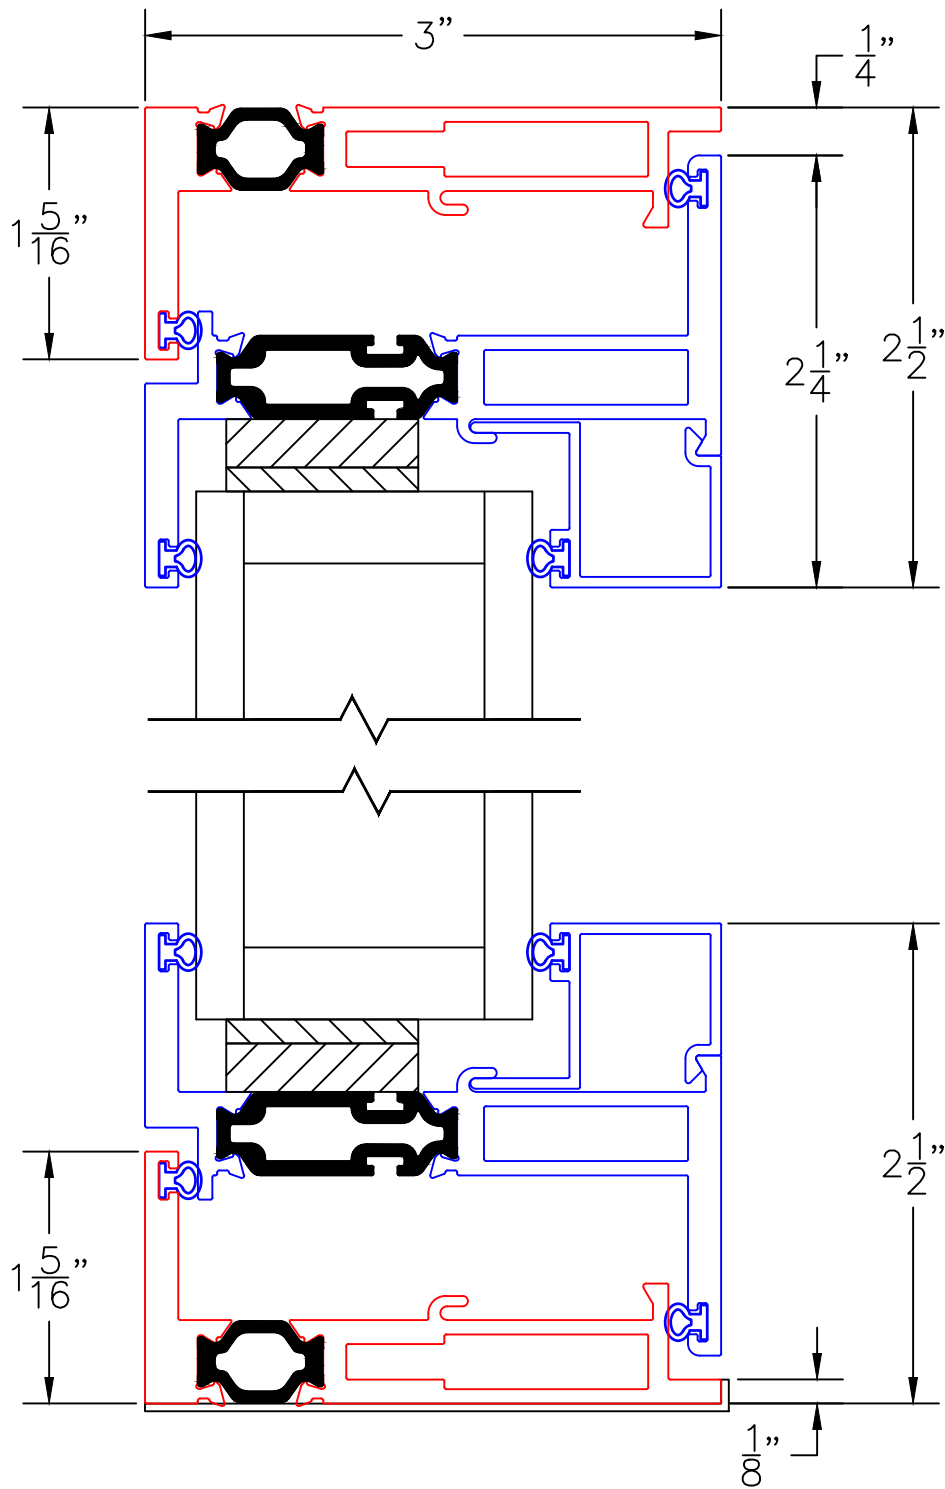

(USE RULER TO SCALE DIMENSIONS IN INCHES)

SCALE: 1/4"

HOPPER WINDOW DETAILS
1", 1-1/4" AND 1-3/4" INSULATED
GLAZING AVAILABLE AS SHOWN

HARDWARE OPTIONS

-GLASS PENETRATION: 1/2"
-EXTERIOR RATED PRODUCTS HAVE WEEP SLOTS ON HORIZONTAL SILLS.

0 0.5 1
(USE RULER TO SCALE DIMENSIONS IN INCHES)
SCALE: FULL

HOPPER WINDOW DETAILS
1" & 1-1/4" INSULATED GLAZING SHOWN

1
NAIL-FIN
HEAD

EXTERIOR

2
NAIL-FIN SILL
W/SILL PAN

0 0.5 1
(USE RULER TO SCALE DIMENSIONS IN INCHES)
SCALE: FULL

HOPPER WINDOW DETAILS
1-3/4" INSULATED GLAZING SHOWN

1A
BLOCK HEAD

EXTERIOR

2A
BLOCK SILL
W/SILL PAN

0 0.5 1
(USE RULER TO SCALE DIMENSIONS IN INCHES)
SCALE: FULL

HOPPER WINDOW DETAILS
1" INSULATED GLAZING SHOWN

0 0.5 1
(USE RULER TO SCALE DIMENSIONS IN INCHES)
SCALE: FULL

HOPPER WINDOW DETAILS
1 & 1-1/4" INSULATED GLAZING SHOWN

5

HH
MULLION

EXTERIOR

0 0.5 1
(USE RULER TO SCALE DIMENSIONS IN INCHES)
SCALE: FULL

HOPPER WINDOW DETAILS
1 & 1-1/4" INSULATED GLAZING SHOWN