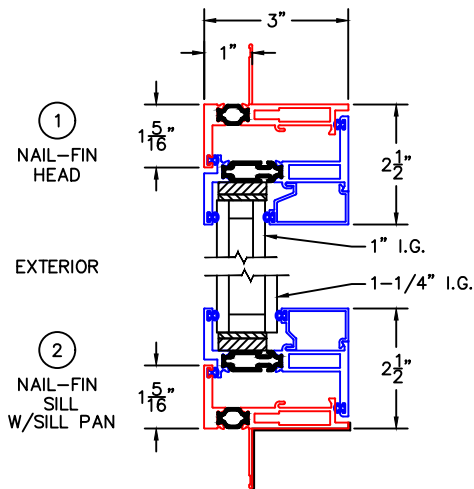

(USE RULER TO SCALE DIMENSIONS IN INCHES)

SCALE: 1/4"

HOPPER WINDOW DETAILS
1", 1-1/4" AND 1-3/4" INSULATED
GLAZING AVAILABLE AS SHOWN

HARDWARE OPTIONS

-GLASS PENETRATION: 1/2"
-EXTERIOR RATED PRODUCTS HAVE WEEP SLOTS ON HORIZONTAL SILLS.

0 0.5 1
(USE RULER TO SCALE DIMENSIONS IN INCHES)
SCALE: FULL

HOPPER WINDOW DETAILS
1" & 1-1/4" INSULATED GLAZING SHOWN

1
NAIL-FIN
HEAD

EXTERIOR

2
NAIL-FIN SILL
W/SILL PAN

0 0.5 1
(USE RULER TO SCALE DIMENSIONS IN INCHES)
SCALE: FULL

HOPPER WINDOW DETAILS
1-3/4" INSULATED GLAZING SHOWN

1A
BLOCK HEAD

EXTERIOR

2A
BLOCK SILL
W/SILL PAN

0 0.5 1
(USE RULER TO SCALE DIMENSIONS IN INCHES)
SCALE: FULL

HOPPER WINDOW DETAILS
1" INSULATED GLAZING SHOWN

3

BLOCK JAMB
FLAT SCREEN REQ'D
WITH SPRING LATCH

0 0.5 1
(USE RULER TO SCALE DIMENSIONS IN INCHES)
SCALE: FULL

HOPPER WINDOW DETAILS
1-1/4" INSULATED GLAZING SHOWN

4

NAIL-FIN JAMB
4-BAR HINGE REQ'D
WITH SPRING LATCH