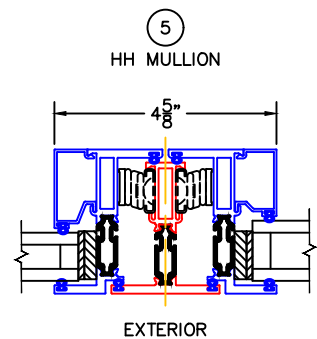

(USE RULER TO SCALE DIMENSIONS IN INCHES)

SCALE: 1/4"

HOPPER WINDOW DETAILS
1", 1-1/4" AND 1-3/4" INSULATED
GLAZING AVAILABLE AS SHOWN

HARDWARE OPTIONS

-GLASS PENETRATION: 1/2"
-EXTERIOR RATED PRODUCTS HAVE WEEP SLOTS ON HORIZONTAL SILLS.

0 0.5 1
(USE RULER TO SCALE DIMENSIONS IN INCHES)
SCALE: FULL

HOPPER WINDOW DETAILS
1" & 1-1/4" INSULATED GLAZING SHOWN

1
NAIL-FIN
HEAD

EXTERIOR

2
NAIL-FIN SILL
W/SILL PAN

0 0.5 1
(USE RULER TO SCALE DIMENSIONS IN INCHES)
SCALE: FULL

HOPPER WINDOW DETAILS
1-3/4" INSULATED GLAZING SHOWN

1A
BLOCK HEAD

EXTERIOR

2A
BLOCK SILL
W/SILL PAN

0 0.5 1
(USE RULER TO SCALE DIMENSIONS IN INCHES)
SCALE: FULL

HOPPER WINDOW DETAILS
1" INSULATED GLAZING SHOWN

3

BLOCK JAMB
FLAT SCREEN REQ'D
WITH SPRING LATCH

0 0.5 1
(USE RULER TO SCALE DIMENSIONS IN INCHES)
SCALE: FULL

HOPPER WINDOW DETAILS
1-1/4" INSULATED GLAZING SHOWN

4

NAIL-FIN JAMB
4-BAR HINGE REQ'D
WITH SPRING LATCH