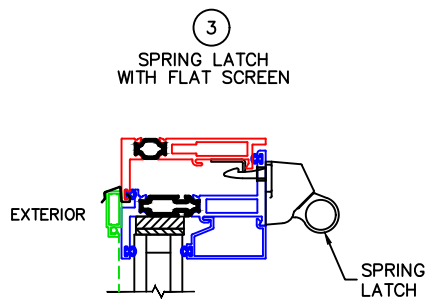

(USE RULER TO SCALE DIMENSIONS IN INCHES)

SCALE: 1/4"

HOPPER WINDOW DETAILS
1", 1-1/4" AND 1-3/4" INSULATED
GLAZING AVAILABLE AS SHOWN

HARDWARE OPTIONS

-GLASS PENETRATION: 1/2"
-EXTERIOR RATED PRODUCTS HAVE WEEP SLOTS ON HORIZONTAL SILLS.

0 0.5 1
(USE RULER TO SCALE DIMENSIONS IN INCHES)
SCALE: FULL

HOPPER WINDOW DETAILS
1" & 1-1/4" INSULATED GLAZING SHOWN

1
NAIL-FIN
HEAD

EXTERIOR

2
NAIL-FIN SILL
W/SILL PAN

0 0.5 1
(USE RULER TO SCALE DIMENSIONS IN INCHES)
SCALE: FULL

HOPPER WINDOW DETAILS
1-3/4" INSULATED GLAZING SHOWN

1A
BLOCK HEAD

EXTERIOR

2A
BLOCK SILL
W/SILL PAN

0 0.5 1
(USE RULER TO SCALE DIMENSIONS IN INCHES)
SCALE: FULL

HOPPER WINDOW DETAILS
1" INSULATED GLAZING SHOWN

3

BLOCK JAMB
FLAT SCREEN REQ'D
WITH SPRING LATCH

0 0.5 1
(USE RULER TO SCALE DIMENSIONS IN INCHES)
SCALE: FULL

HOPPER WINDOW DETAILS
1-1/4" INSULATED GLAZING SHOWN

4

NAIL-FIN JAMB
4-BAR HINGE REQ'D
WITH SPRING LATCH