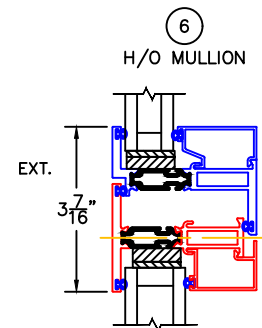

(USE RULER TO SCALE DIMENSIONS IN INCHES)

SCALE: 1/4"

HOPPER WINDOW DETAILS
1", 1-1/4" AND 1-3/4" INSULATED
GLAZING AVAILABLE AS SHOWN

HARDWARE OPTIONS

-GLASS PENETRATION: 1/2"
-EXTERIOR RATED PRODUCTS HAVE WEEP SLOTS ON HORIZONTAL SILLS.

0 0.5 1
(USE RULER TO SCALE DIMENSIONS IN INCHES)
SCALE: FULL

HOPPER WINDOW DETAILS
1" & 1-1/4" INSULATED GLAZING SHOWN

1
NAIL-FIN
HEAD

EXTERIOR

2
NAIL-FIN SILL
W/SILL PAN

0 0.5 1
(USE RULER TO SCALE DIMENSIONS IN INCHES)
SCALE: FULL

HOPPER WINDOW DETAILS
1-3/4" INSULATED GLAZING SHOWN

1A
BLOCK HEAD

EXTERIOR

2A
BLOCK SILL
W/SILL PAN

0 0.5 1
(USE RULER TO SCALE DIMENSIONS IN INCHES)
SCALE: FULL

HOPPER WINDOW DETAILS
1" INSULATED GLAZING SHOWN

3

BLOCK JAMB
FLAT SCREEN REQ'D
WITH SPRING LATCH

0 0.5 1
(USE RULER TO SCALE DIMENSIONS IN INCHES)
SCALE: FULL

HOPPER WINDOW DETAILS
1-1/4" INSULATED GLAZING SHOWN

4

NAIL-FIN JAMB
4-BAR HINGE REQ'D
WITH SPRING LATCH