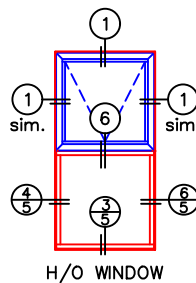

(USE RULER TO SCALE DIMENSIONS IN INCHES)

SCALE: 1/4"

HOPPER WINDOW DETAILS
1", 1-1/4" AND 1-3/4" INSULATED
GLAZING AVAILABLE AS SHOWN

HARDWARE OPTIONS

-GLASS PENETRATION: 1/2"
-EXTERIOR RATED PRODUCTS HAVE WEEP SLOTS ON HORIZONTAL SILLS.

0 0.5 1
(USE RULER TO SCALE DIMENSIONS IN INCHES)
SCALE: FULL

HOPPER WINDOW DETAILS
1" & 1-1/4" INSULATED GLAZING SHOWN

1
NAIL-FIN
HEAD

EXTERIOR

2
NAIL-FIN SILL
W/SILL PAN

0 0.5 1
(USE RULER TO SCALE DIMENSIONS IN INCHES)
SCALE: FULL

HOPPER WINDOW DETAILS
1-3/4" INSULATED GLAZING SHOWN

1A
BLOCK HEAD

EXTERIOR

2A
BLOCK SILL
W/SILL PAN

0 0.5 1
(USE RULER TO SCALE DIMENSIONS IN INCHES)
SCALE: FULL

HOPPER WINDOW DETAILS
1" INSULATED GLAZING SHOWN

0 0.5 1
(USE RULER TO SCALE DIMENSIONS IN INCHES)
SCALE: FULL

HOPPER WINDOW DETAILS
1 & 1-1/4" INSULATED GLAZING SHOWN

5

HH
MULLION

EXTERIOR

0 0.5 1
(USE RULER TO SCALE DIMENSIONS IN INCHES)
SCALE: FULL

HOPPER WINDOW DETAILS
1 & 1-1/4" INSULATED GLAZING SHOWN