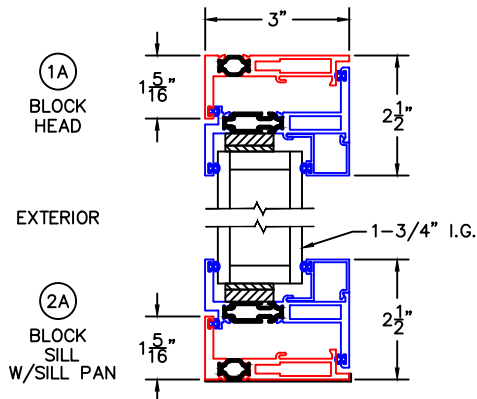

(USE RULER TO SCALE DIMENSIONS IN INCHES)

SCALE: 1/4"

HOPPER WINDOW DETAILS
1", 1-1/4" AND 1-3/4" INSULATED
GLAZING AVAILABLE AS SHOWN

HARDWARE OPTIONS

-GLASS PENETRATION: 1/2"
-EXTERIOR RATED PRODUCTS HAVE WEEP SLOTS ON HORIZONTAL SILLS.

0 0.5 1
(USE RULER TO SCALE DIMENSIONS IN INCHES)
SCALE: FULL

HOPPER WINDOW DETAILS
1" & 1-1/4" INSULATED GLAZING SHOWN

1
NAIL-FIN
HEAD

EXTERIOR

2
NAIL-FIN SILL
W/SILL PAN

0 0.5 1
(USE RULER TO SCALE DIMENSIONS IN INCHES)
SCALE: FULL

HOPPER WINDOW DETAILS
1-3/4" INSULATED GLAZING SHOWN

1A
BLOCK HEAD

EXTERIOR

2A
BLOCK SILL
W/SILL PAN

0 0.5 1
(USE RULER TO SCALE DIMENSIONS IN INCHES)
SCALE: FULL

HOPPER WINDOW DETAILS
1" INSULATED GLAZING SHOWN

3

BLOCK JAMB
FLAT SCREEN REQ'D
WITH SPRING LATCH

0 0.5 1
(USE RULER TO SCALE DIMENSIONS IN INCHES)
SCALE: FULL

HOPPER WINDOW DETAILS
1-1/4" INSULATED GLAZING SHOWN

4

NAIL-FIN JAMB
4-BAR HINGE REQ'D
WITH SPRING LATCH