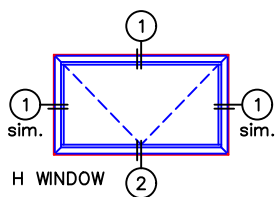

(USE RULER TO SCALE DIMENSIONS IN INCHES)

SCALE: 1/4"

HOPPER WINDOW DETAILS
1", 1-1/4" AND 1-3/4" INSULATED
GLAZING AVAILABLE AS SHOWN

HARDWARE OPTIONS

-GLASS PENETRATION: 1/2"
-EXTERIOR RATED PRODUCTS HAVE WEEP SLOTS ON HORIZONTAL SILLS.

0 0.5 1
(USE RULER TO SCALE DIMENSIONS IN INCHES)
SCALE: FULL

HOPPER WINDOW DETAILS
1" & 1-1/4" INSULATED GLAZING SHOWN

1
NAIL-FIN
HEAD

EXTERIOR

2
NAIL-FIN SILL
W/SILL PAN

0 0.5 1
(USE RULER TO SCALE DIMENSIONS IN INCHES)
SCALE: FULL

HOPPER WINDOW DETAILS
1-3/4" INSULATED GLAZING SHOWN

1A
BLOCK HEAD

EXTERIOR

2A
BLOCK SILL
W/SILL PAN

0 0.5 1
(USE RULER TO SCALE DIMENSIONS IN INCHES)
SCALE: FULL

HOPPER WINDOW DETAILS
1" INSULATED GLAZING SHOWN