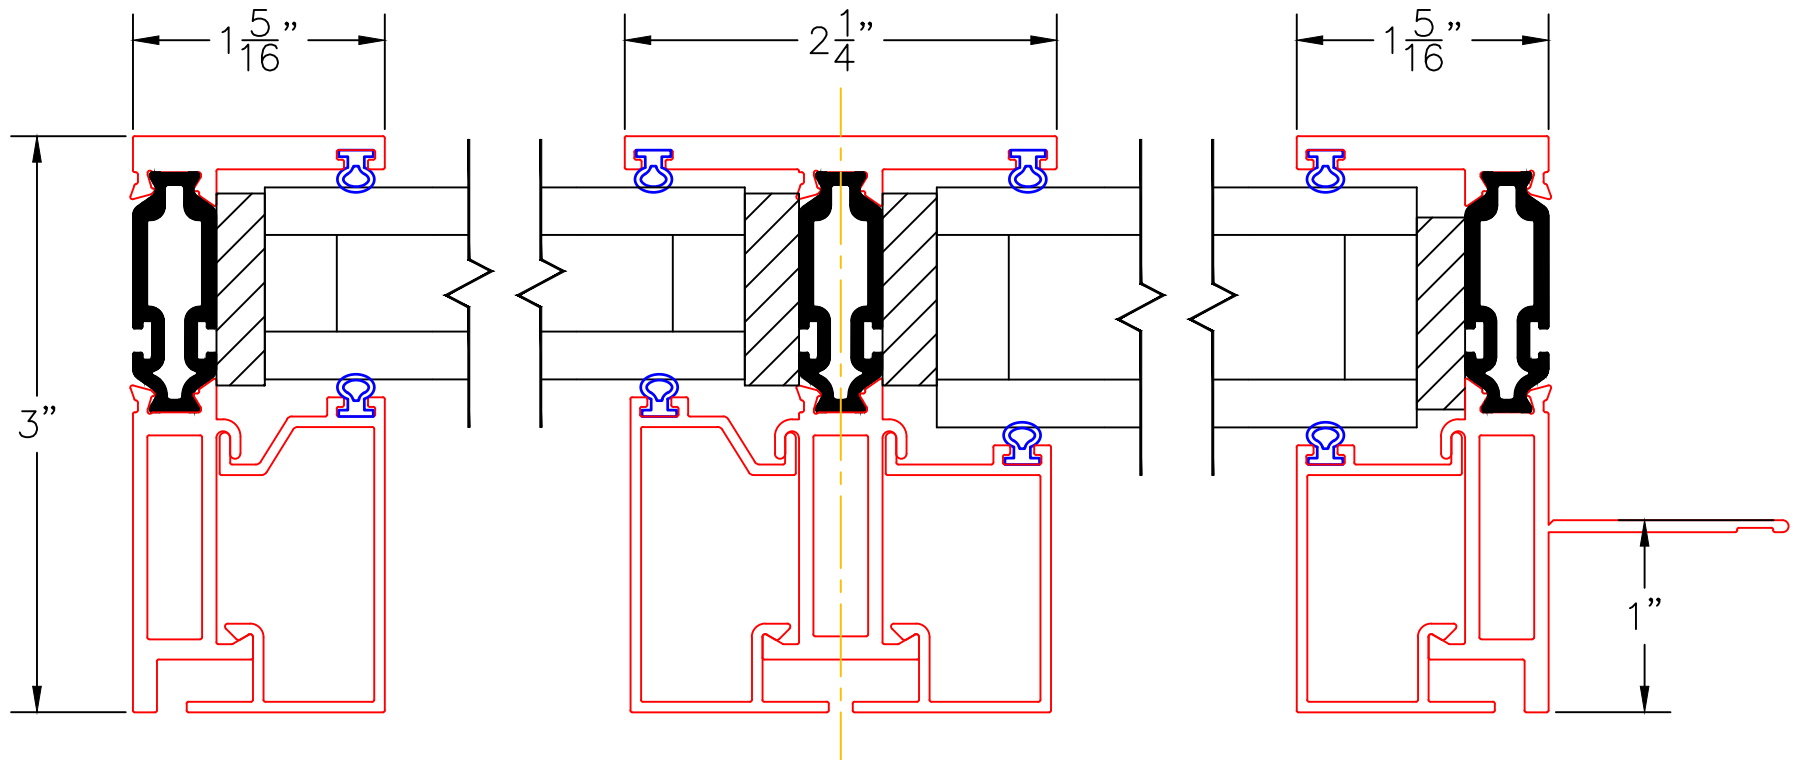

0 0.5 1
(USE RULER TO SCALE DIMENSIONS IN INCHES)
SCALE: FULL

GLAZED TO FRAME FIXED UNIT DETAILS
1 & 1-1/4" INSULATED GLAZING SHOWN

④
BLOCK
FIXED JAMB

⑤
OO
TDL BAR

⑥
NAIL-ON
FIXED JAMB

EXTERIOR