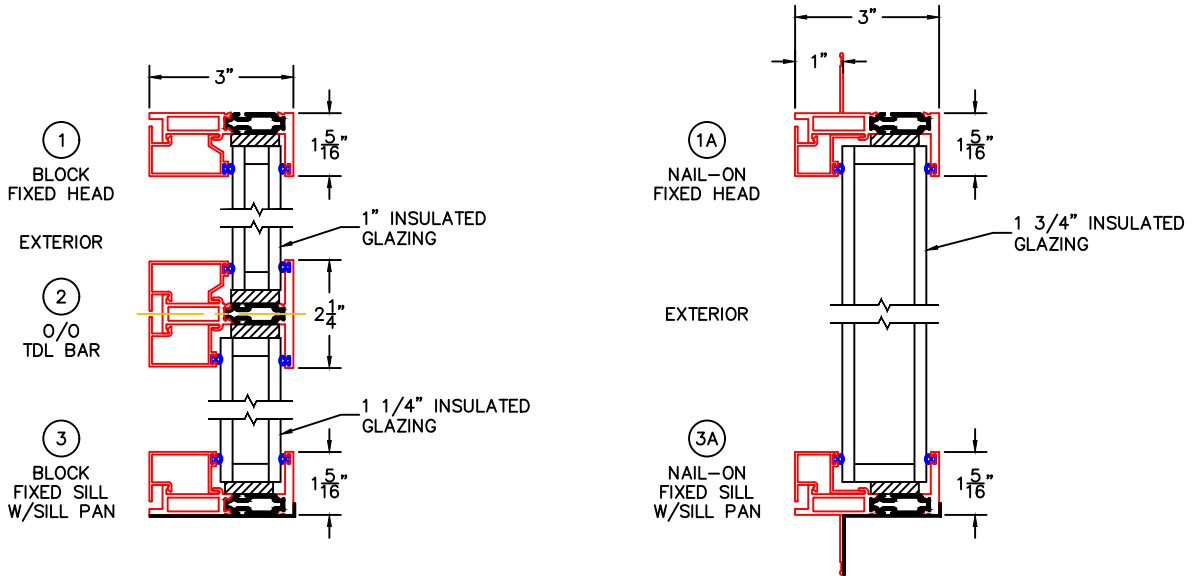

(USE RULER TO SCALE DIMENSIONS IN INCHES)

SCALE: 1/4"

## GLAZED TO FRAME FIXED DETAILS 1", 1-1/4" AND 1-3/4" INSULATED GLAZING AVAILABLE AS SHOWN

-GLASS PENETRATION = 5/8"  
-EXTERIOR RATED PRODUCTS HAVE WEEP SLOTS ON HORIZONTAL SILLS.

0 0.5 1  
(USE RULER TO SCALE DIMENSIONS IN INCHES)  
**SCALE: FULL**

GLAZED TO FRAME FIXED UNIT DETAILS  
1" & 1-1/4" INSULATED GLAZING SHOWN

①  
BLOCK  
FIXED HEAD

EXTERIOR

②  
O/O  
TDL BAR

③  
BLOCK  
FIXED SILL  
W/SILL PAN

0 0.5 1  
(USE RULER TO SCALE DIMENSIONS IN INCHES)  
**SCALE: FULL**

GLAZED TO FRAME FIXED UNIT DETAILS  
1-3/4" INSULATED GLAZING SHOWN

0 0.5 1  
(USE RULER TO SCALE DIMENSIONS IN INCHES)  
**SCALE: FULL**

GLAZED TO FRAME FIXED UNIT DETAILS  
1 & 1-1/4" INSULATED GLAZING SHOWN