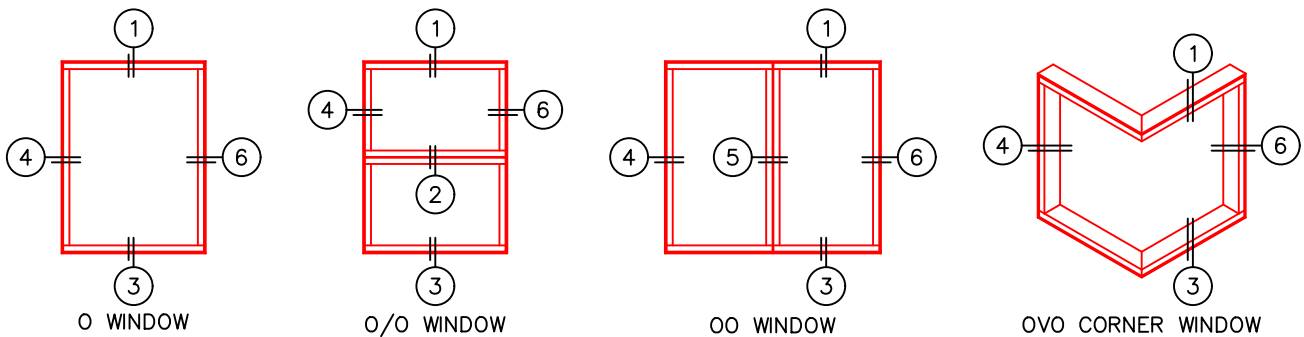

(USE RULER TO SCALE DIMENSIONS IN INCHES)

SCALE: 1/4"

## GLAZED TO FRAME FIXED DETAILS 1", 1-1/4" AND 1-3/4" INSULATED GLAZING AVAILABLE AS SHOWN

-GLASS PENETRATION = 5/8"  
-EXTERIOR RATED PRODUCTS HAVE WEEP SLOTS ON HORIZONTAL SILLS.

0 0.5 1  
(USE RULER TO SCALE DIMENSIONS IN INCHES)  
**SCALE: FULL**

GLAZED TO FRAME FIXED UNIT DETAILS  
1" & 1-1/4" INSULATED GLAZING SHOWN

①  
BLOCK  
FIXED HEAD

EXTERIOR

②  
O/O  
TDL BAR

③  
BLOCK  
FIXED SILL  
W/SILL PAN

0 0.5 1  
(USE RULER TO SCALE DIMENSIONS IN INCHES)  
**SCALE: FULL**

GLAZED TO FRAME FIXED UNIT DETAILS  
1-3/4" INSULATED GLAZING SHOWN

0 0.5 1  
(USE RULER TO SCALE DIMENSIONS IN INCHES)  
**SCALE: FULL**

GLAZED TO FRAME FIXED UNIT DETAILS  
1 & 1-1/4" INSULATED GLAZING SHOWN