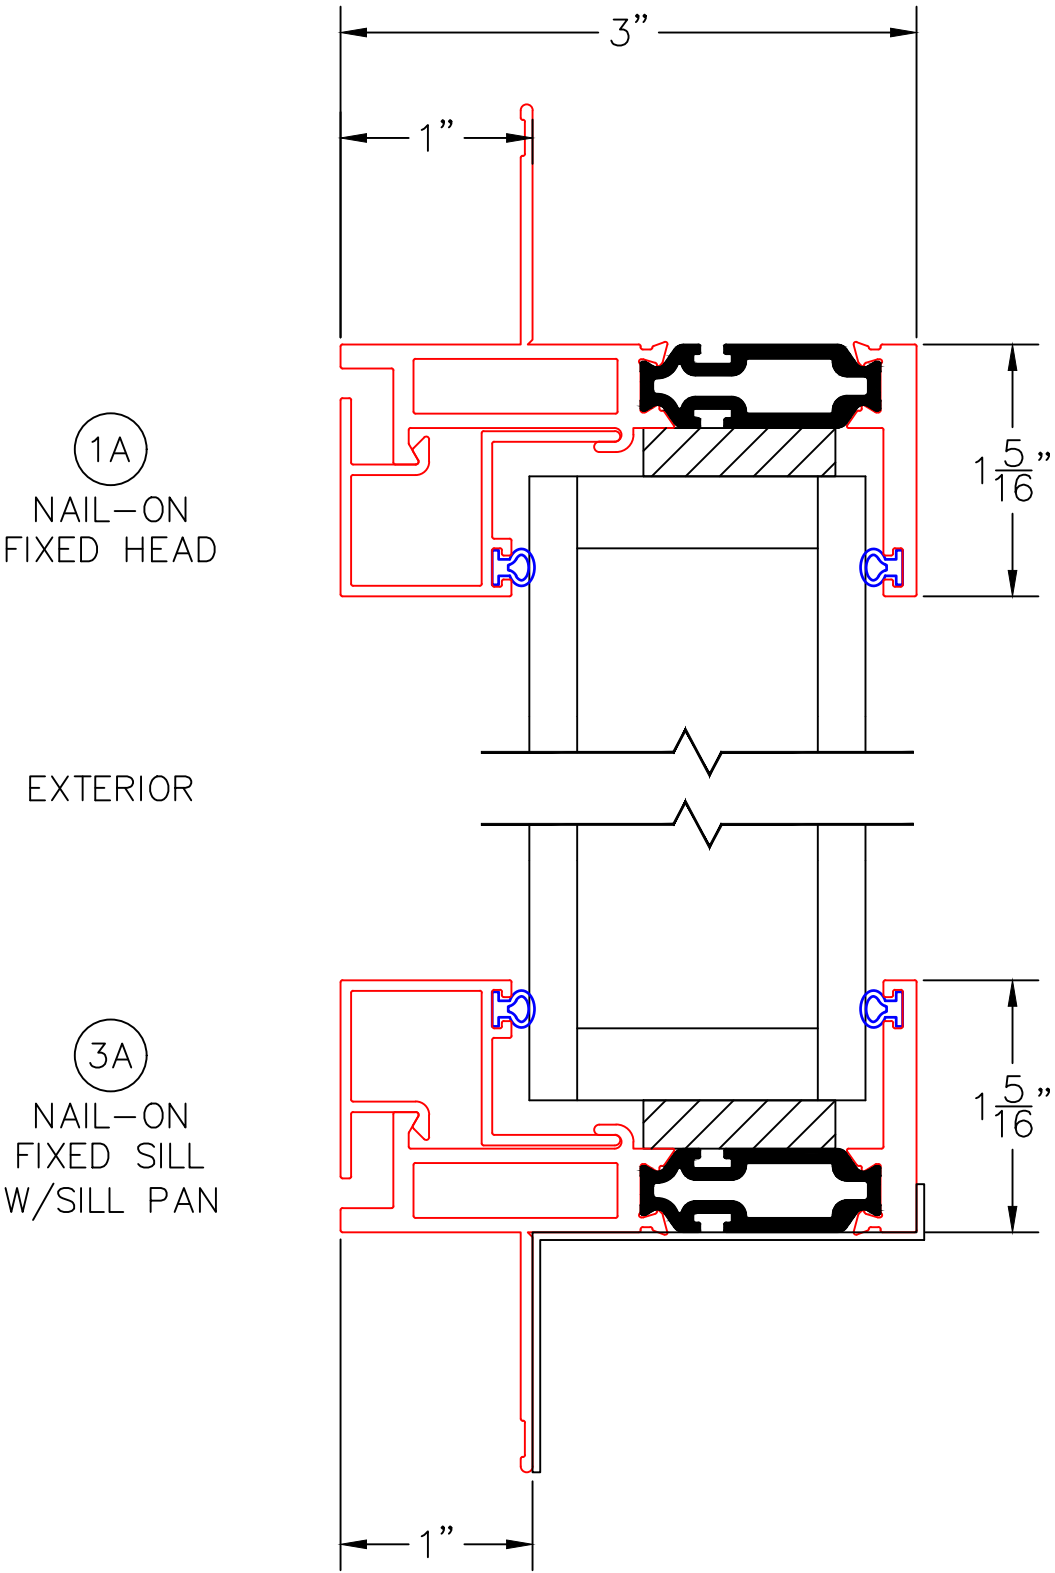

(USE RULER TO SCALE DIMENSIONS IN INCHES)

SCALE: 1/4"

## GLAZED TO FRAME FIXED DETAILS 1", 1-1/4" AND 1-3/4" INSULATED GLAZING AVAILABLE AS SHOWN

-GLASS PENETRATION = 5/8"  
-EXTERIOR RATED PRODUCTS HAVE WEEP SLOTS ON HORIZONTAL SILLS.

0 0.5 1  
(USE RULER TO SCALE DIMENSIONS IN INCHES)  
**SCALE: FULL**

GLAZED TO FRAME FIXED UNIT DETAILS  
1" & 1-1/4" INSULATED GLAZING SHOWN

①  
BLOCK  
FIXED HEAD

EXTERIOR

②  
O/O  
TDL BAR

③  
BLOCK  
FIXED SILL  
W/SILL PAN

0 0.5 1  
(USE RULER TO SCALE DIMENSIONS IN INCHES)  
**SCALE: FULL**

GLAZED TO FRAME FIXED UNIT DETAILS  
1-3/4" INSULATED GLAZING SHOWN

0 0.5 1  
(USE RULER TO SCALE DIMENSIONS IN INCHES)  
**SCALE: FULL**

GLAZED TO FRAME FIXED UNIT DETAILS  
1 & 1-1/4" INSULATED GLAZING SHOWN