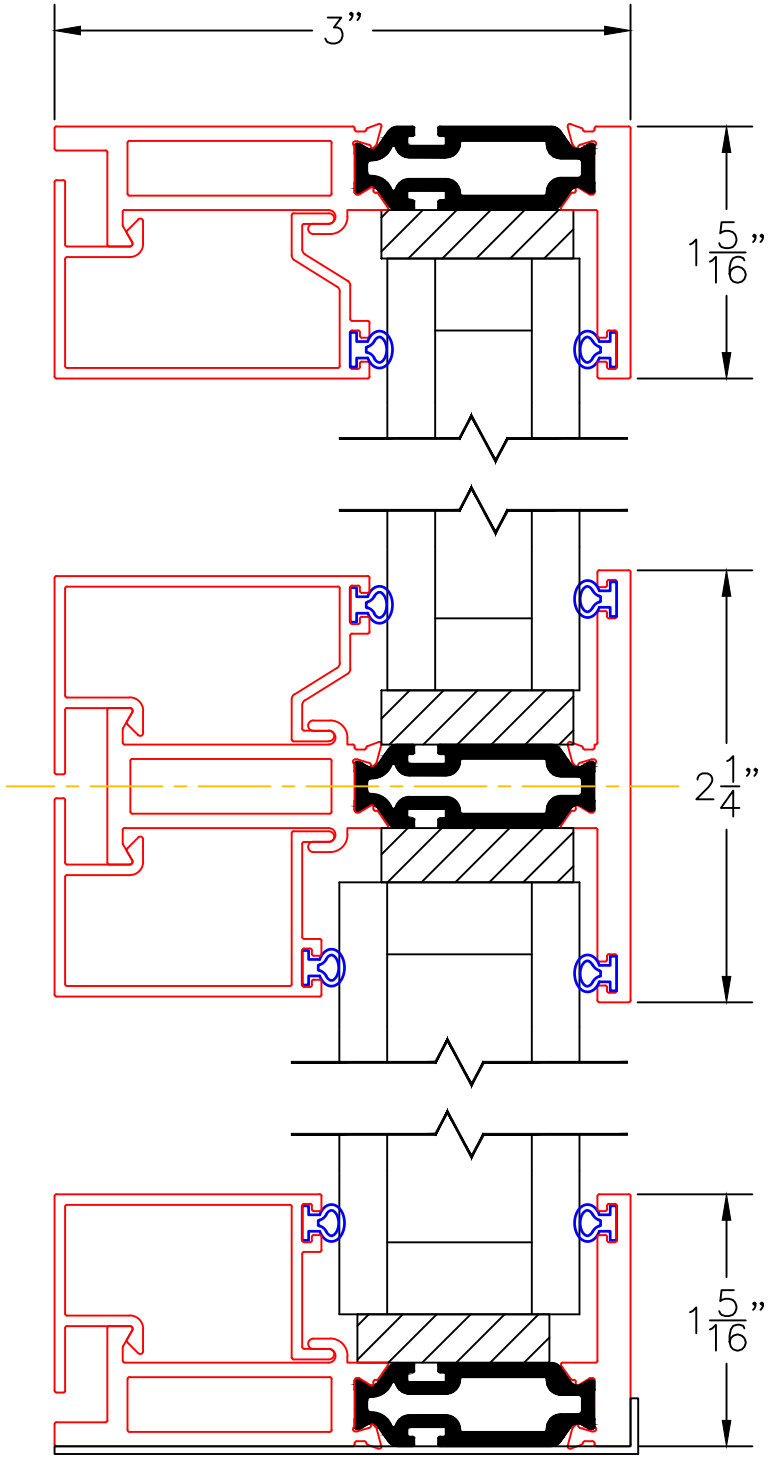

(USE RULER TO SCALE DIMENSIONS IN INCHES)

SCALE: 1/4"

## GLAZED TO FRAME FIXED DETAILS 1", 1-1/4" AND 1-3/4" INSULATED GLAZING AVAILABLE AS SHOWN

-GLASS PENETRATION = 5/8"  
-EXTERIOR RATED PRODUCTS HAVE WEEP SLOTS ON HORIZONTAL SILLS.

0 0.5 1  
(USE RULER TO SCALE DIMENSIONS IN INCHES)  
**SCALE: FULL**

GLAZED TO FRAME FIXED UNIT DETAILS  
1" & 1-1/4" INSULATED GLAZING SHOWN

①  
BLOCK  
FIXED HEAD

EXTERIOR

②  
O/O  
TDL BAR

③  
BLOCK  
FIXED SILL  
W/SILL PAN

0 0.5 1  
(USE RULER TO SCALE DIMENSIONS IN INCHES)  
**SCALE: FULL**

GLAZED TO FRAME FIXED UNIT DETAILS  
1-3/4" INSULATED GLAZING SHOWN

0 0.5 1  
(USE RULER TO SCALE DIMENSIONS IN INCHES)  
**SCALE: FULL**

GLAZED TO FRAME FIXED UNIT DETAILS  
1 & 1-1/4" INSULATED GLAZING SHOWN