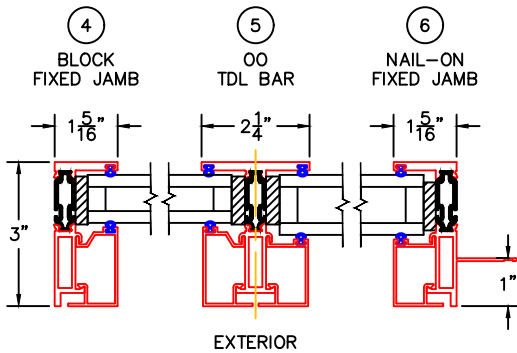

(USE RULER TO SCALE DIMENSIONS IN INCHES)

SCALE: 1/4"

## GLAZED TO FRAME FIXED DETAILS 1", 1-1/4" AND 1-3/4" INSULATED GLAZING AVAILABLE AS SHOWN

-GLASS PENETRATION = 5/8"  
-EXTERIOR RATED PRODUCTS HAVE WEEP SLOTS ON HORIZONTAL SILLS.

0 0.5 1  
(USE RULER TO SCALE DIMENSIONS IN INCHES)  
**SCALE: FULL**

GLAZED TO FRAME FIXED UNIT DETAILS  
1" & 1-1/4" INSULATED GLAZING SHOWN

①  
BLOCK  
FIXED HEAD

EXTERIOR

②  
O/O  
TDL BAR

③  
BLOCK  
FIXED SILL  
W/SILL PAN

0 0.5 1  
(USE RULER TO SCALE DIMENSIONS IN INCHES)  
**SCALE: FULL**

④  
BLOCK  
FIXED JAMB

⑤  
OO  
TDL BAR

⑥  
NAIL-ON  
FIXED JAMB

EXTERIOR