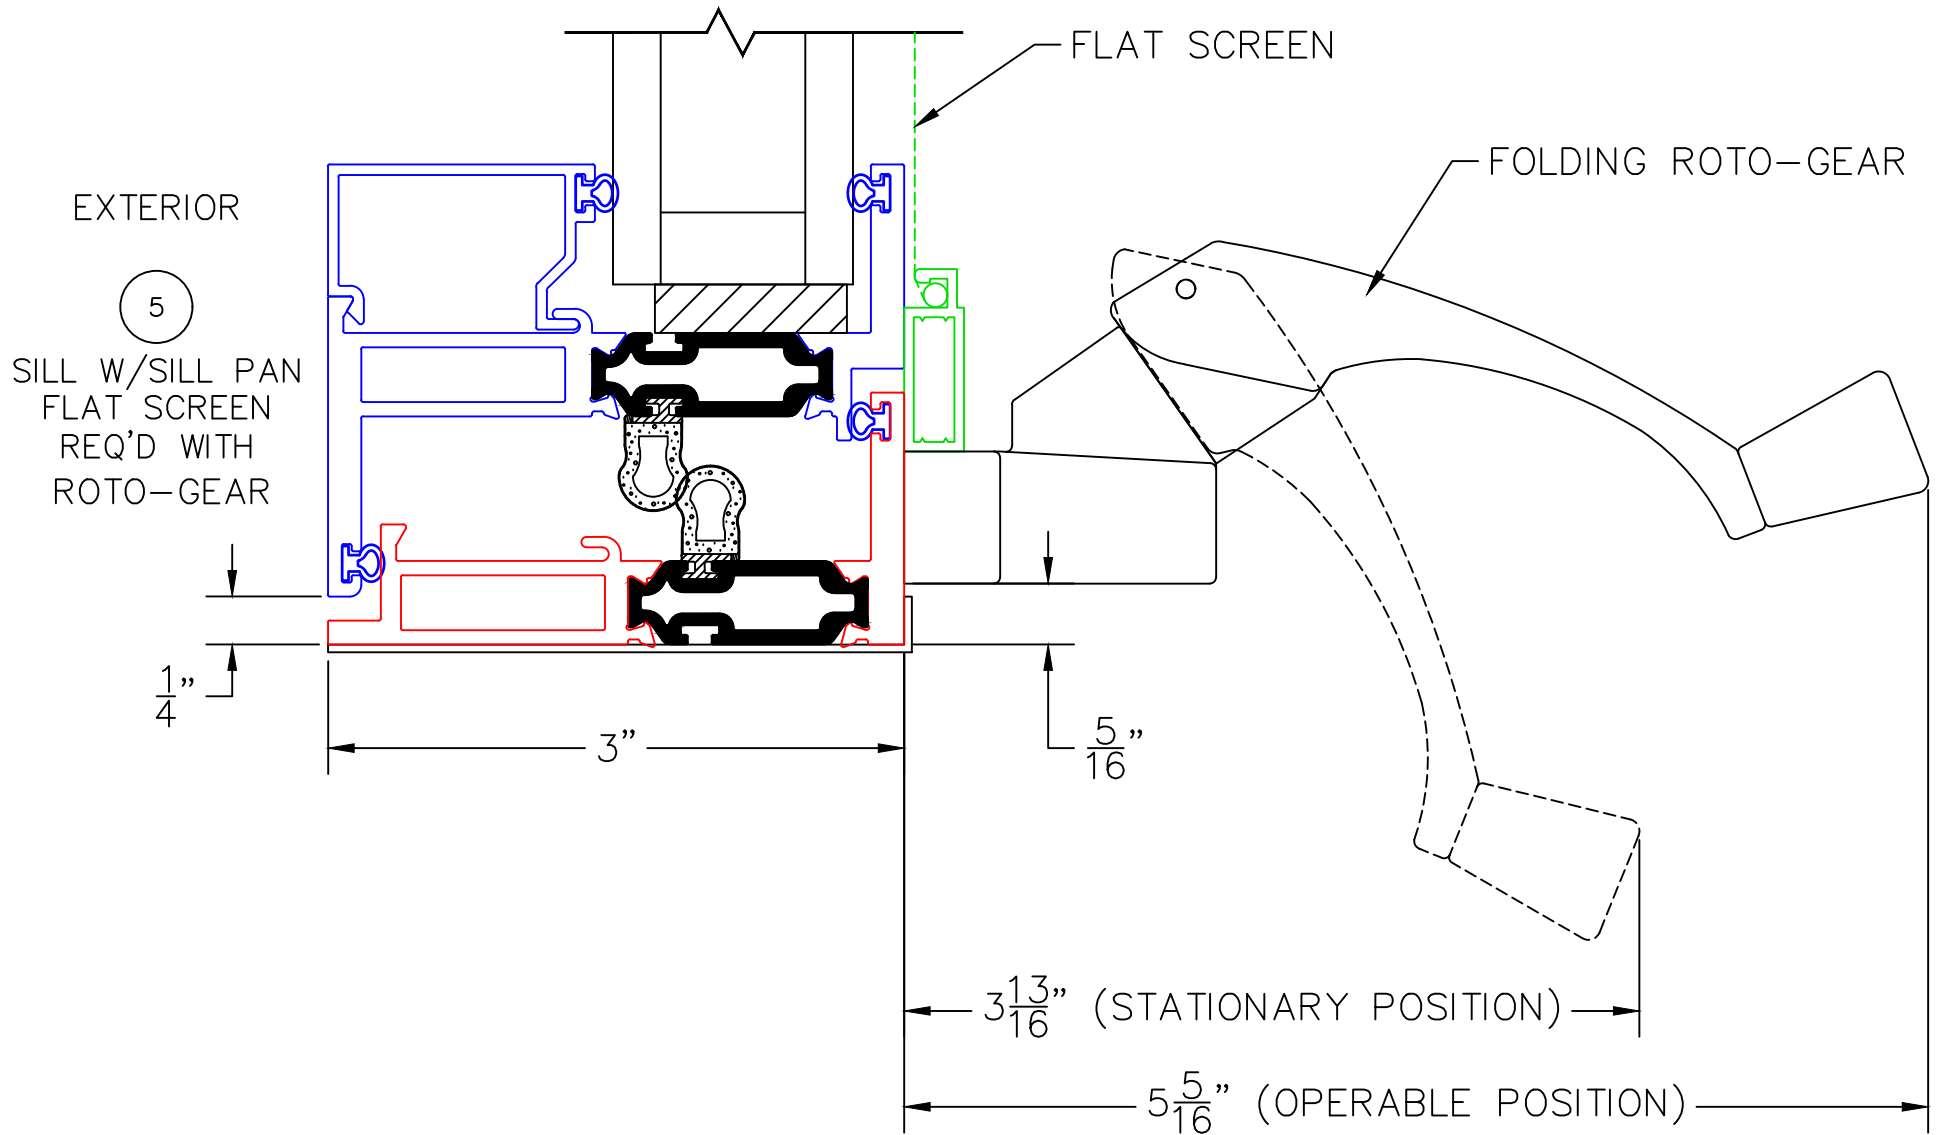

CASEMENT WINDOW DETAILS  
1-1/4" INSULATED GLAZING SHOWN

3

NAIL-FIN JAMB  
BUTT-HINGE REQ'D  
WITH ROTO-OPERATOR

0 0.5 1  
(USE RULER TO SCALE DIMENSIONS IN INCHES)  
**SCALE: FULL**

CASEMENT WINDOW DETAILS  
1-1/4" INSULATED GLAZING SHOWN

4

BLOCK JAMB  
MULTIPOINT LATCH REQ'D  
WITH ROTO-OPERATOR

0 0.5 1  
(USE RULER TO SCALE DIMENSIONS IN INCHES)  
**SCALE: FULL**

## CASEMENT WINDOW DETAILS 1-1/4" INSULATED GLAZING SHOWN

(USE RULER TO SCALE DIMENSIONS IN INCHES)

SCALE: FULL