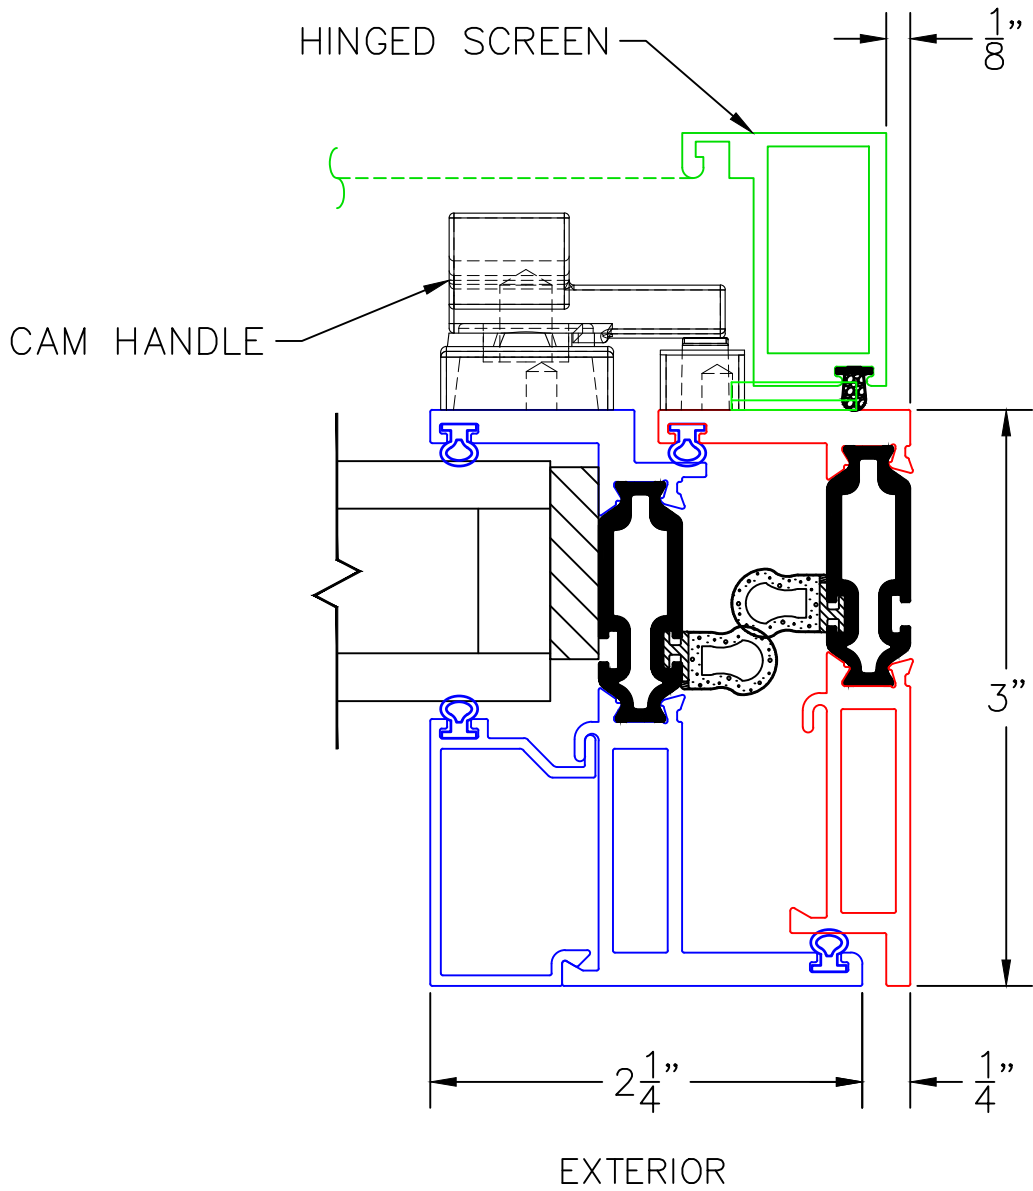

## CASEMENT WINDOW DETAILS 1-1/4" INSULATED GLAZING SHOWN

(USE RULER TO SCALE DIMENSIONS IN INCHES)

SCALE: FULL

## CASEMENT WINDOW DETAILS 1-3/4" INSULATED GLAZING SHOWN

EXTERIOR

5A

SILL W/SILL PAN  
FLAT SCREEN  
REQ'D WITH  
ROTO-KNOB

0 0.5 1  
(USE RULER TO SCALE DIMENSIONS IN INCHES)  
**SCALE: FULL**

CASEMENT WINDOW DETAILS  
1-1/4" INSULATED GLAZING SHOWN

6

SILL W/SILL PAN  
4-BAR HINGE REQ'D  
WITH CAM HANDLE

0 0.5 1  
(USE RULER TO SCALE DIMENSIONS IN INCHES)  
**SCALE: FULL**

CASEMENT WINDOW DETAILS  
1-1/4" INSULATED GLAZING SHOWN

7

BLOCK JAMB  
HINGED SCREEN REQ'D  
WITH CAM HANDLE

0 0.5 1  
(USE RULER TO SCALE DIMENSIONS IN INCHES)  
**SCALE: FULL**

CASEMENT WINDOW DETAILS  
1 & 1-1/4" INSULATED GLAZING SHOWN

8  
CC  
MULLION