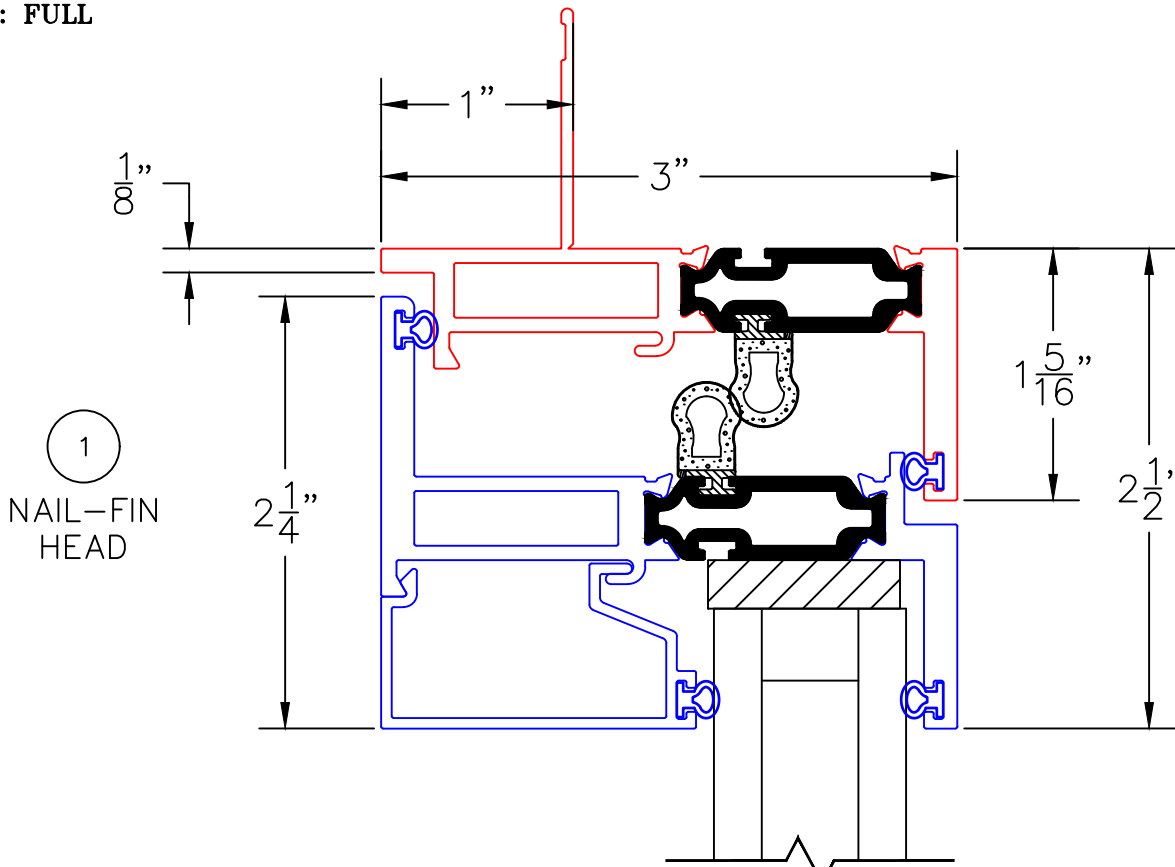

(USE RULER TO SCALE DIMENSIONS IN INCHES)

SCALE: 1/4"

## CASEMENT WINDOW DETAILS

1", 1-1/4" AND 1-3/4" INSULATED  
GLAZING AVAILABLE AS SHOWN

## MULLION AND HARDWARE OPTIONS

-GLASS PENETRATION: 5/8"  
-EXTERIOR RATED PRODUCTS HAVE WEEP SLOTS ON HORIZONTAL SILLS.

0 0.5 1  
(USE RULER TO SCALE DIMENSIONS IN INCHES)  
**SCALE: FULL**

**CASEMENT WINDOW DETAILS**  
**1" & 1-1/4" INSULATED GLAZING SHOWN**

4

BLOCK JAMB  
MULTIPOINT LATCH REQ'D  
WITH ROTO-OPERATOR

0 0.5 1  
(USE RULER TO SCALE DIMENSIONS IN INCHES)  
**SCALE: FULL**