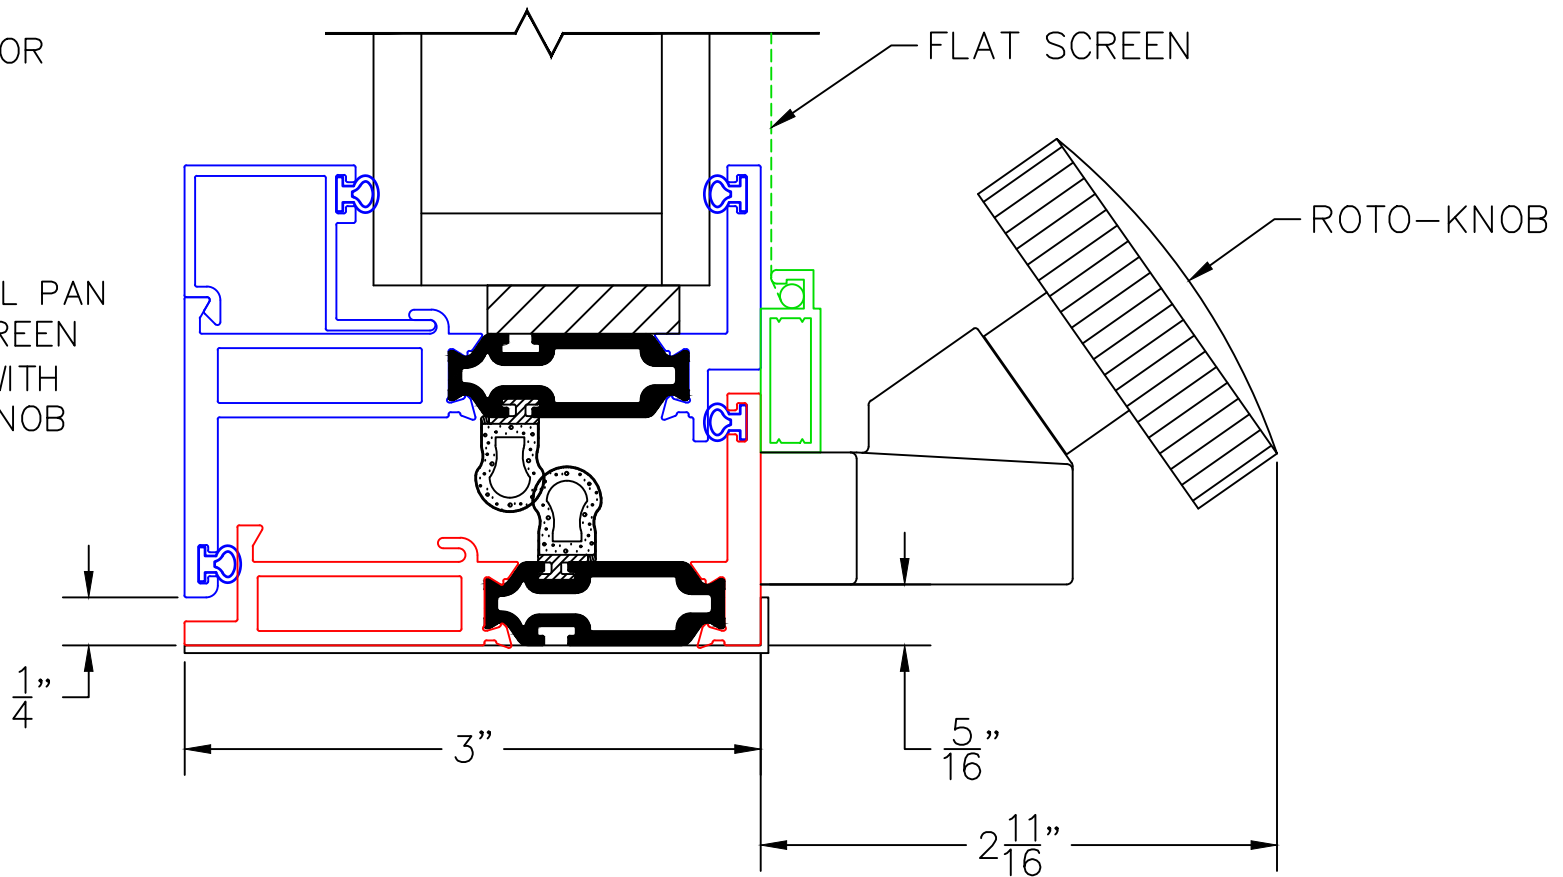

## CASEMENT WINDOW DETAILS 1-1/4" INSULATED GLAZING SHOWN

(USE RULER TO SCALE DIMENSIONS IN INCHES)

SCALE: FULL

## CASEMENT WINDOW DETAILS 1-3/4" INSULATED GLAZING SHOWN

EXTERIOR

5A

SILL W/SILL PAN  
FLAT SCREEN  
REQ'D WITH  
ROTO-KNOB

0 0.5 1  
(USE RULER TO SCALE DIMENSIONS IN INCHES)  
**SCALE: FULL**

CASEMENT WINDOW DETAILS  
1-1/4" INSULATED GLAZING SHOWN