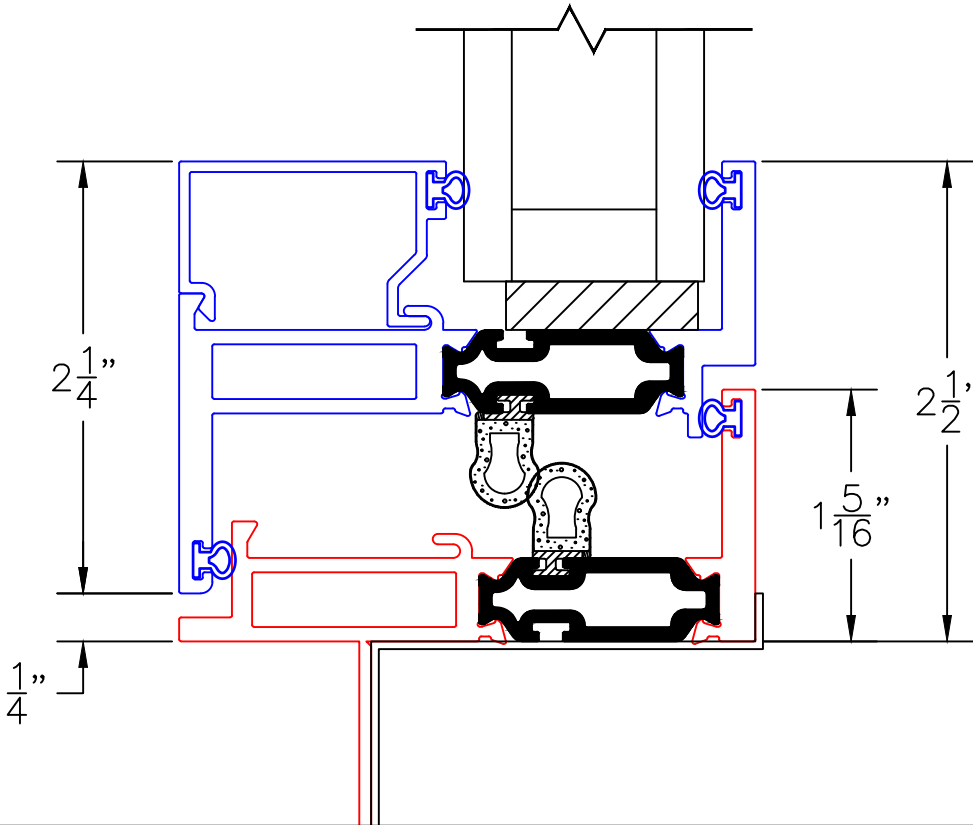

(USE RULER TO SCALE DIMENSIONS IN INCHES)

SCALE: 1/4"

## CASEMENT WINDOW DETAILS

1", 1-1/4" AND 1-3/4" INSULATED  
GLAZING AVAILABLE AS SHOWN

## MULLION AND HARDWARE OPTIONS

-GLASS PENETRATION: 5/8"  
-EXTERIOR RATED PRODUCTS HAVE WEEP SLOTS ON HORIZONTAL SILLS.

0 0.5 1  
(USE RULER TO SCALE DIMENSIONS IN INCHES)  
**SCALE: FULL**

**CASEMENT WINDOW DETAILS**  
**1" & 1-1/4" INSULATED GLAZING SHOWN**

EXTERIOR

2  
NAIL-FIN SILL  
W/SILL PAN

0 0.5 1  
(USE RULER TO SCALE DIMENSIONS IN INCHES)  
**SCALE: FULL**

CASEMENT WINDOW DETAILS  
1-3/4" INSULATED GLAZING SHOWN

0 0.5 1  
(USE RULER TO SCALE DIMENSIONS IN INCHES)  
**SCALE: FULL**