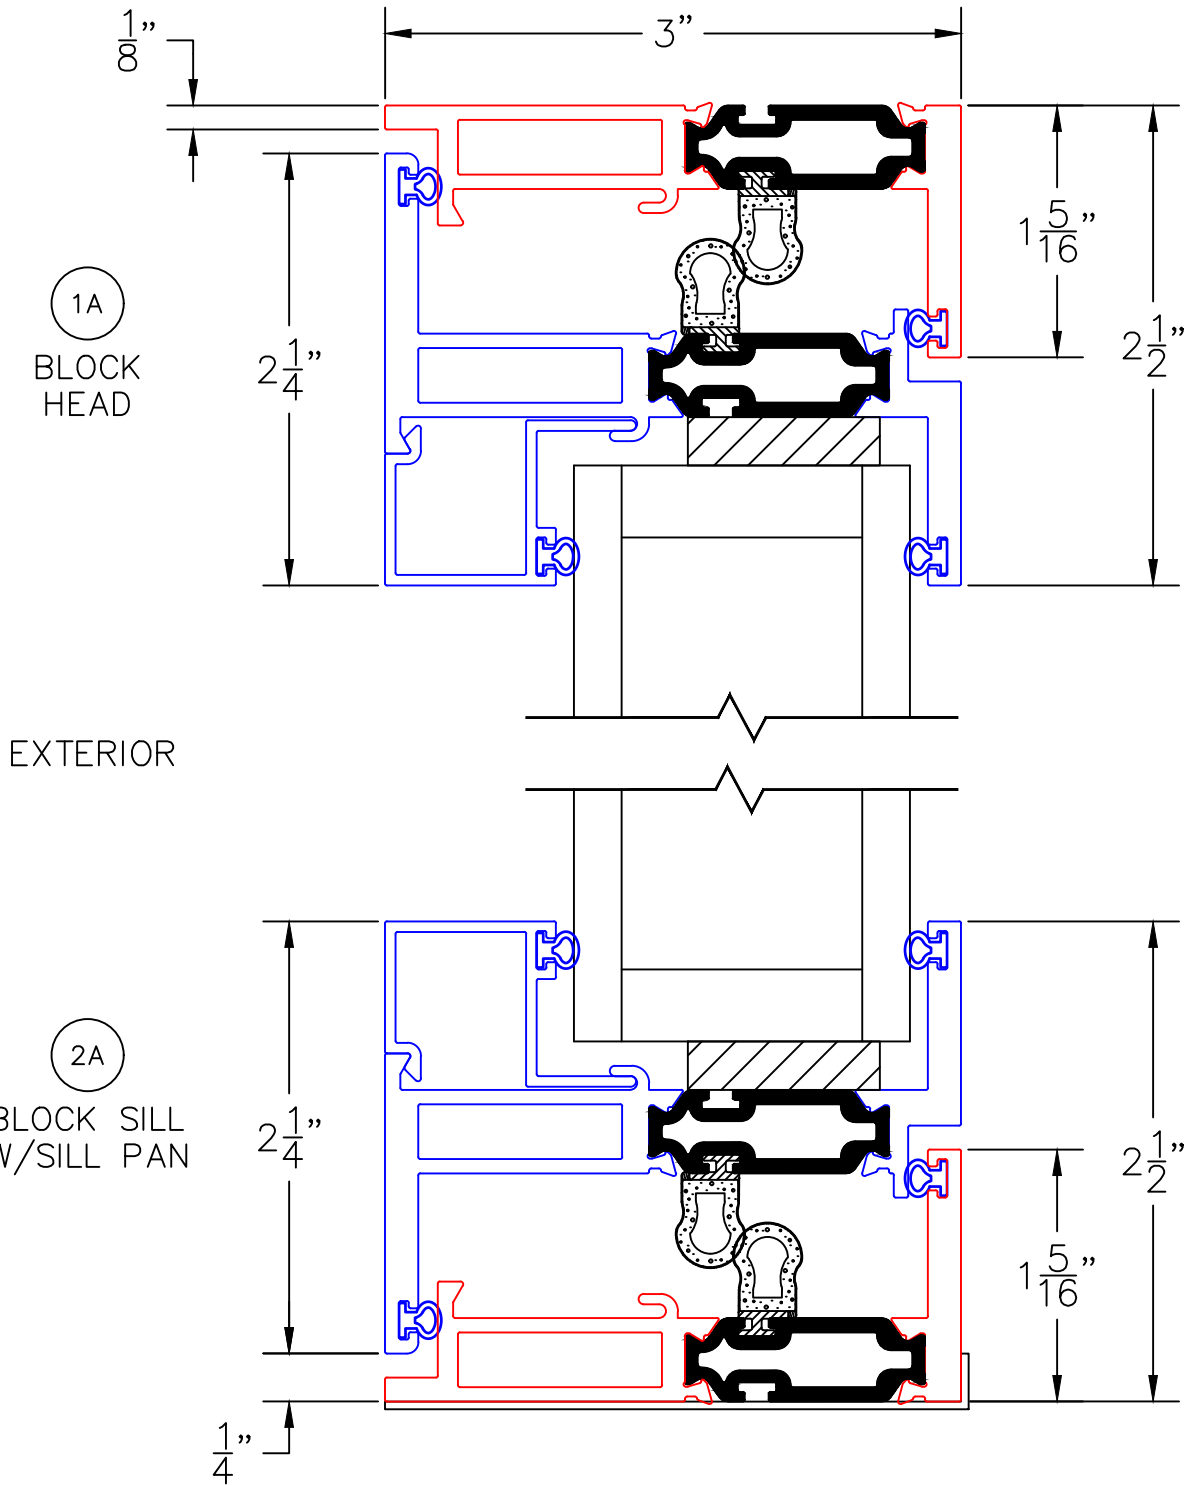

(USE RULER TO SCALE DIMENSIONS IN INCHES)

SCALE: 1/4"

## CASEMENT WINDOW DETAILS

1", 1-1/4" AND 1-3/4" INSULATED  
GLAZING AVAILABLE AS SHOWN

## MULLION AND HARDWARE OPTIONS

-GLASS PENETRATION: 5/8"  
-EXTERIOR RATED PRODUCTS HAVE WEEP SLOTS ON HORIZONTAL SILLS.

0 0.5 1  
(USE RULER TO SCALE DIMENSIONS IN INCHES)  
**SCALE: FULL**

**CASEMENT WINDOW DETAILS**  
**1" & 1-1/4" INSULATED GLAZING SHOWN**

EXTERIOR

2  
NAIL-FIN SILL  
W/SILL PAN

0 0.5 1  
(USE RULER TO SCALE DIMENSIONS IN INCHES)  
**SCALE: FULL**

CASEMENT WINDOW DETAILS  
1-3/4" INSULATED GLAZING SHOWN

0 0.5 1  
(USE RULER TO SCALE DIMENSIONS IN INCHES)  
**SCALE: FULL**