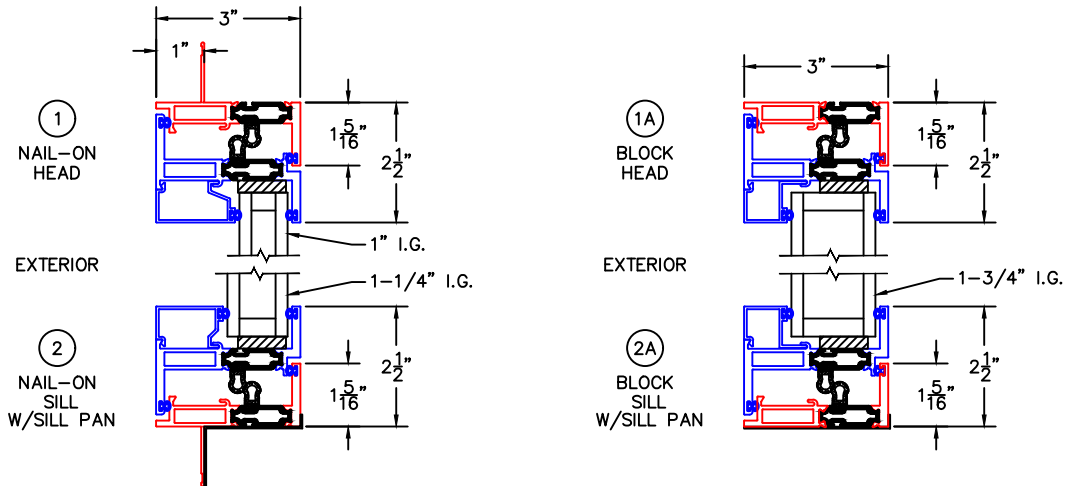

(USE RULER TO SCALE DIMENSIONS IN INCHES)

SCALE: 1/4"

## CASEMENT WINDOW DETAILS

1", 1-1/4" AND 1-3/4" INSULATED  
GLAZING AVAILABLE AS SHOWN

## MULLION AND HARDWARE OPTIONS

-GLASS PENETRATION: 5/8"  
-EXTERIOR RATED PRODUCTS HAVE WEEP SLOTS ON HORIZONTAL SILLS.

0 0.5 1  
(USE RULER TO SCALE DIMENSIONS IN INCHES)  
**SCALE: FULL**

**CASEMENT WINDOW DETAILS**  
**1" & 1-1/4" INSULATED GLAZING SHOWN**

4

BLOCK JAMB  
MULTIPOINT LATCH REQ'D  
WITH ROTO-OPERATOR

0 0.5 1  
(USE RULER TO SCALE DIMENSIONS IN INCHES)  
**SCALE: FULL**