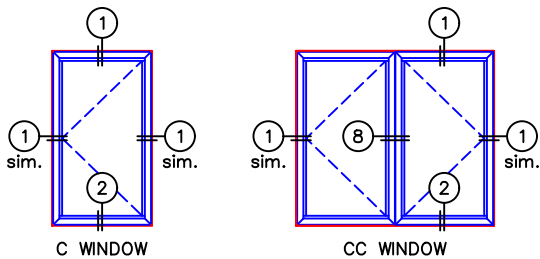

(USE RULER TO SCALE DIMENSIONS IN INCHES)

SCALE: 1/4"

## CASEMENT WINDOW DETAILS

1", 1-1/4" AND 1-3/4" INSULATED  
GLAZING AVAILABLE AS SHOWN

## MULLION AND HARDWARE OPTIONS

-GLASS PENETRATION: 5/8"  
-EXTERIOR RATED PRODUCTS HAVE WEEP SLOTS ON HORIZONTAL SILLS.

0 0.5 1  
(USE RULER TO SCALE DIMENSIONS IN INCHES)  
**SCALE: FULL**

**CASEMENT WINDOW DETAILS**  
**1" & 1-1/4" INSULATED GLAZING SHOWN**

4

BLOCK JAMB  
MULTIPOINT LATCH REQ'D  
WITH ROTO-OPERATOR

0 0.5 1  
(USE RULER TO SCALE DIMENSIONS IN INCHES)  
**SCALE: FULL**