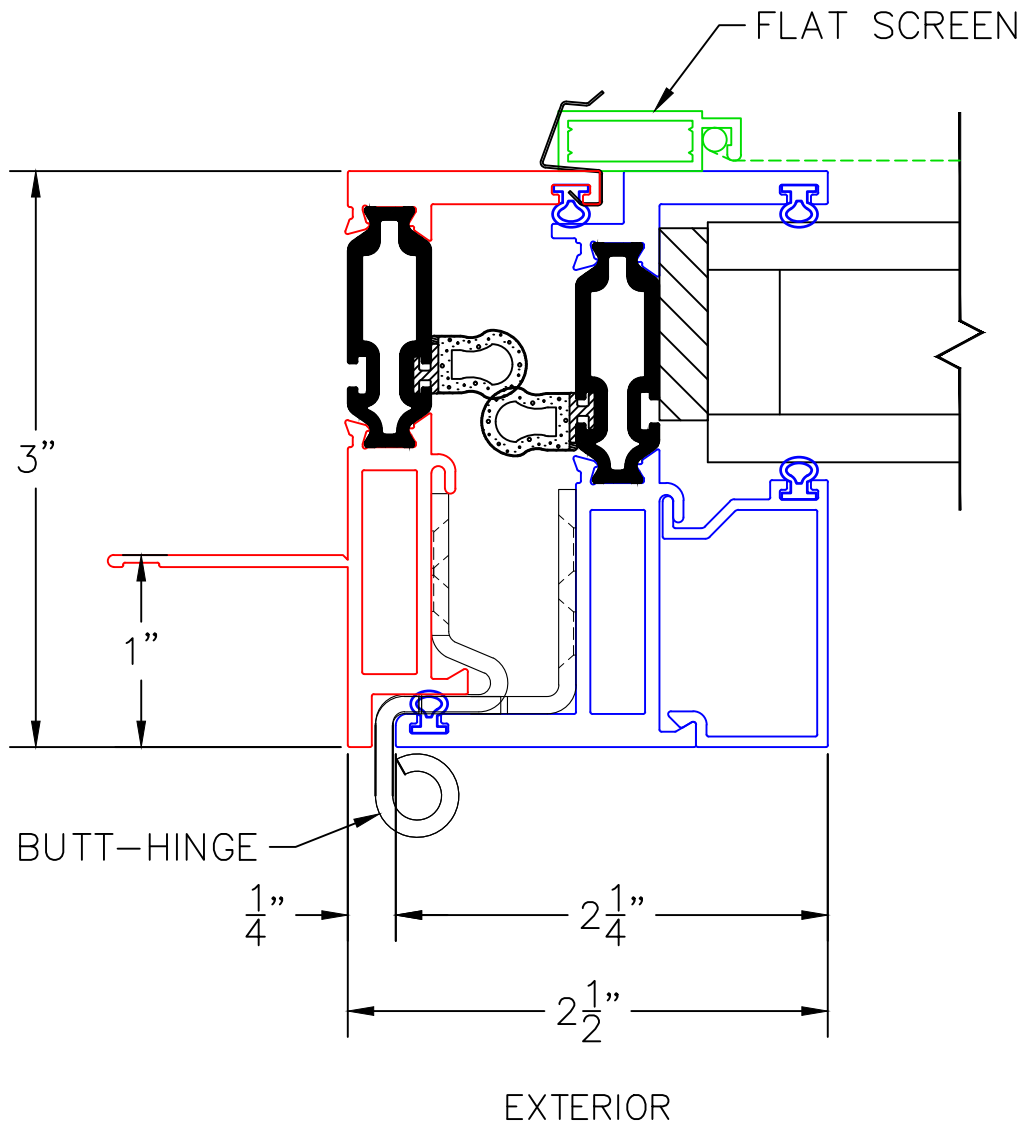

## MULLION AND HARDWARE OPTIONS

-GLASS PENETRATION: 5/8"  
-EXTERIOR RATED PRODUCTS HAVE WEEP SLOTS ON HORIZONTAL SILLS.

0 0.5 1  
(USE RULER TO SCALE DIMENSIONS IN INCHES)  
**SCALE: FULL**

**CASEMENT WINDOW DETAILS**  
**1" & 1-1/4" INSULATED GLAZING SHOWN**

EXTERIOR

2  
NAIL-FIN SILL  
W/SILL PAN

0 0.5 1  
(USE RULER TO SCALE DIMENSIONS IN INCHES)  
**SCALE: FULL**

CASEMENT WINDOW DETAILS  
1-3/4" INSULATED GLAZING SHOWN

0 0.5 1  
(USE RULER TO SCALE DIMENSIONS IN INCHES)  
**SCALE: FULL**

CASEMENT WINDOW DETAILS  
1-1/4" INSULATED GLAZING SHOWN

3

NAIL-FIN JAMB  
BUTT-HINGE REQ'D  
WITH ROTO-OPERATOR

0 0.5 1  
(USE RULER TO SCALE DIMENSIONS IN INCHES)  
**SCALE: FULL**

CASEMENT WINDOW DETAILS  
1-1/4" INSULATED GLAZING SHOWN

## CASEMENT WINDOW DETAILS 1-1/4" INSULATED GLAZING SHOWN

(USE RULER TO SCALE DIMENSIONS IN INCHES)

SCALE: FULL