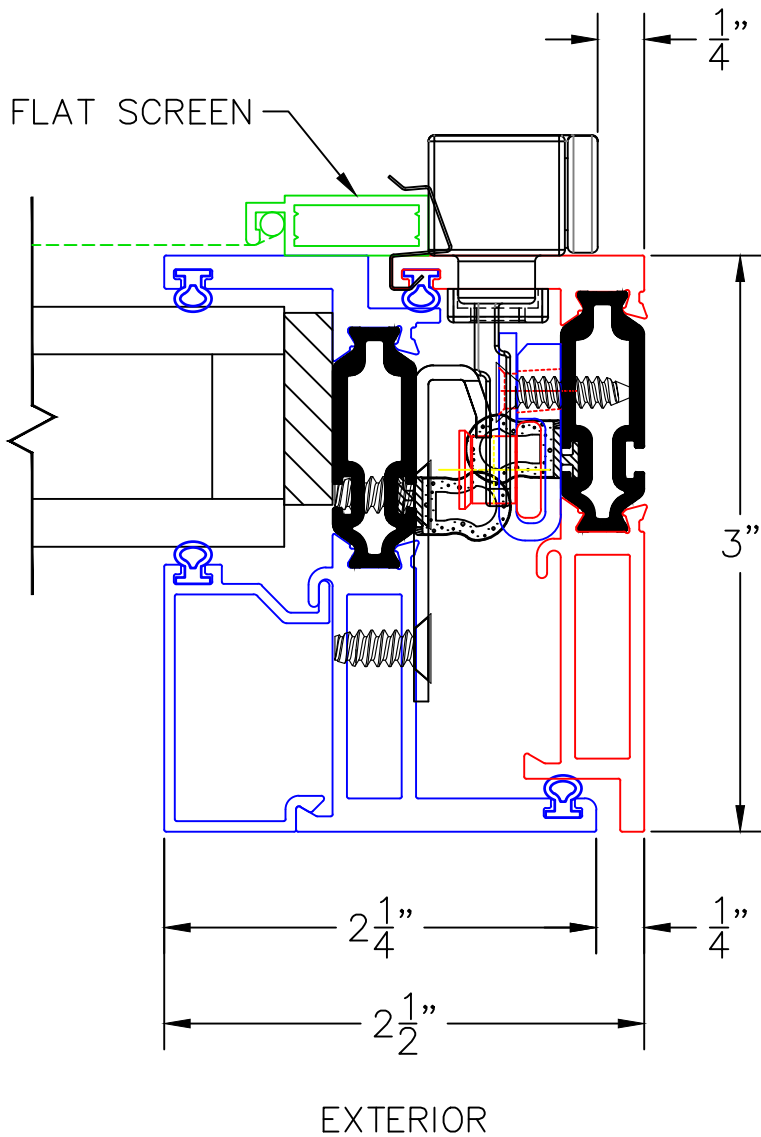

## MULLION AND HARDWARE OPTIONS

-GLASS PENETRATION: 5/8"  
-EXTERIOR RATED PRODUCTS HAVE WEEP SLOTS ON HORIZONTAL SILLS.

0 0.5 1  
(USE RULER TO SCALE DIMENSIONS IN INCHES)  
**SCALE: FULL**

**CASEMENT WINDOW DETAILS**  
**1" & 1-1/4" INSULATED GLAZING SHOWN**

CASEMENT WINDOW DETAILS  
1-1/4" INSULATED GLAZING SHOWN

3

NAIL-FIN JAMB  
BUTT-HINGE REQ'D  
WITH ROTO-OPERATOR

0 0.5 1  
(USE RULER TO SCALE DIMENSIONS IN INCHES)  
**SCALE: FULL**

CASEMENT WINDOW DETAILS  
1-1/4" INSULATED GLAZING SHOWN

4

BLOCK JAMB  
MULTIPOINT LATCH REQ'D  
WITH ROTO-OPERATOR

0 0.5 1  
(USE RULER TO SCALE DIMENSIONS IN INCHES)  
**SCALE: FULL**

## CASEMENT WINDOW DETAILS 1-1/4" INSULATED GLAZING SHOWN

(USE RULER TO SCALE DIMENSIONS IN INCHES)

SCALE: FULL