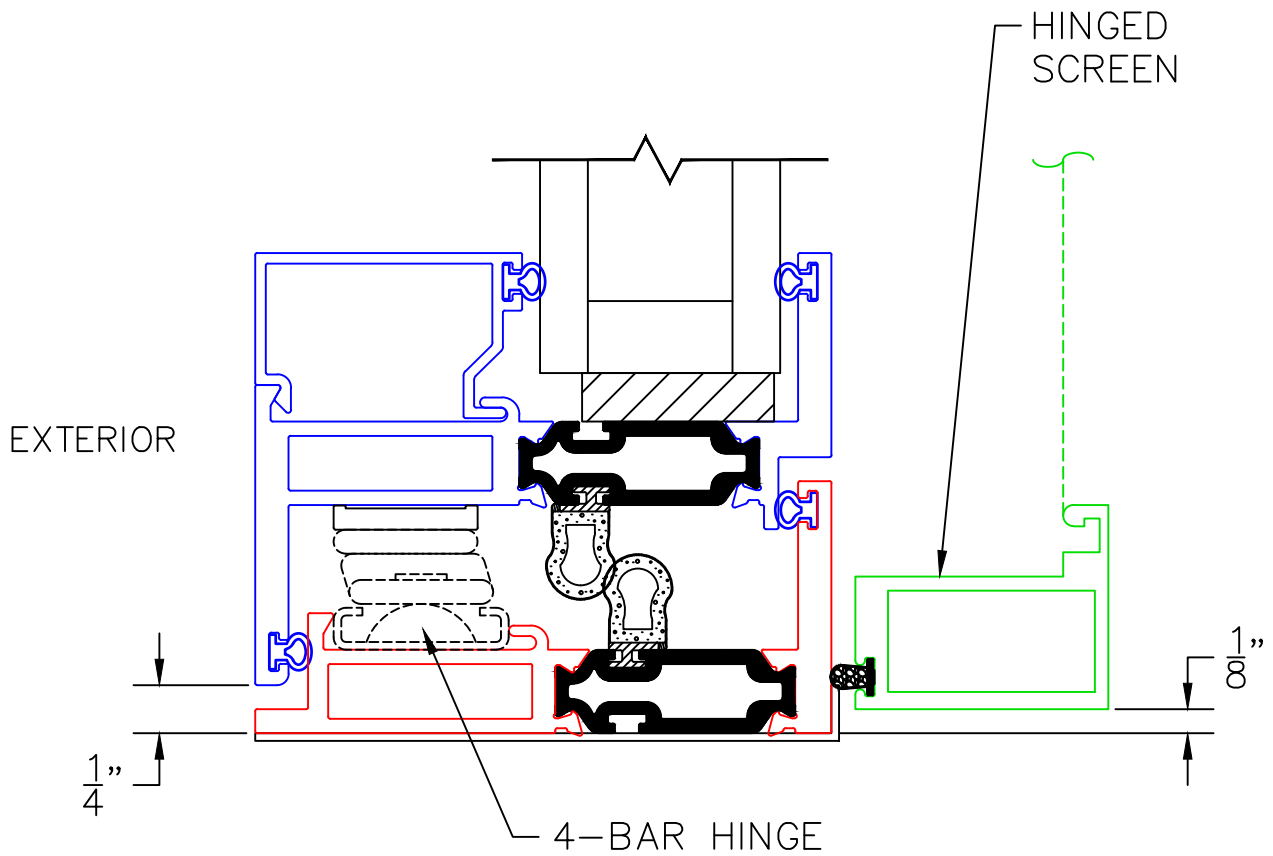

## CASEMENT WINDOW DETAILS 1-1/4" INSULATED GLAZING SHOWN

(USE RULER TO SCALE DIMENSIONS IN INCHES)

SCALE: FULL

## CASEMENT WINDOW DETAILS 1-3/4" INSULATED GLAZING SHOWN

EXTERIOR

5A

SILL W/SILL PAN  
FLAT SCREEN  
REQ'D WITH  
ROTO-KNOB

0 0.5 1  
(USE RULER TO SCALE DIMENSIONS IN INCHES)  
**SCALE: FULL**

CASEMENT WINDOW DETAILS  
1-1/4" INSULATED GLAZING SHOWN

6

SILL W/SILL PAN  
4-BAR HINGE REQ'D  
WITH CAM HANDLE

0 0.5 1  
(USE RULER TO SCALE DIMENSIONS IN INCHES)  
**SCALE: FULL**

CASEMENT WINDOW DETAILS  
1-1/4" INSULATED GLAZING SHOWN

7

BLOCK JAMB  
HINGED SCREEN REQ'D  
WITH CAM HANDLE

0 0.5 1  
(USE RULER TO SCALE DIMENSIONS IN INCHES)  
**SCALE: FULL**

CASEMENT WINDOW DETAILS  
1 & 1-1/4" INSULATED GLAZING SHOWN

8  
CC  
MULLION