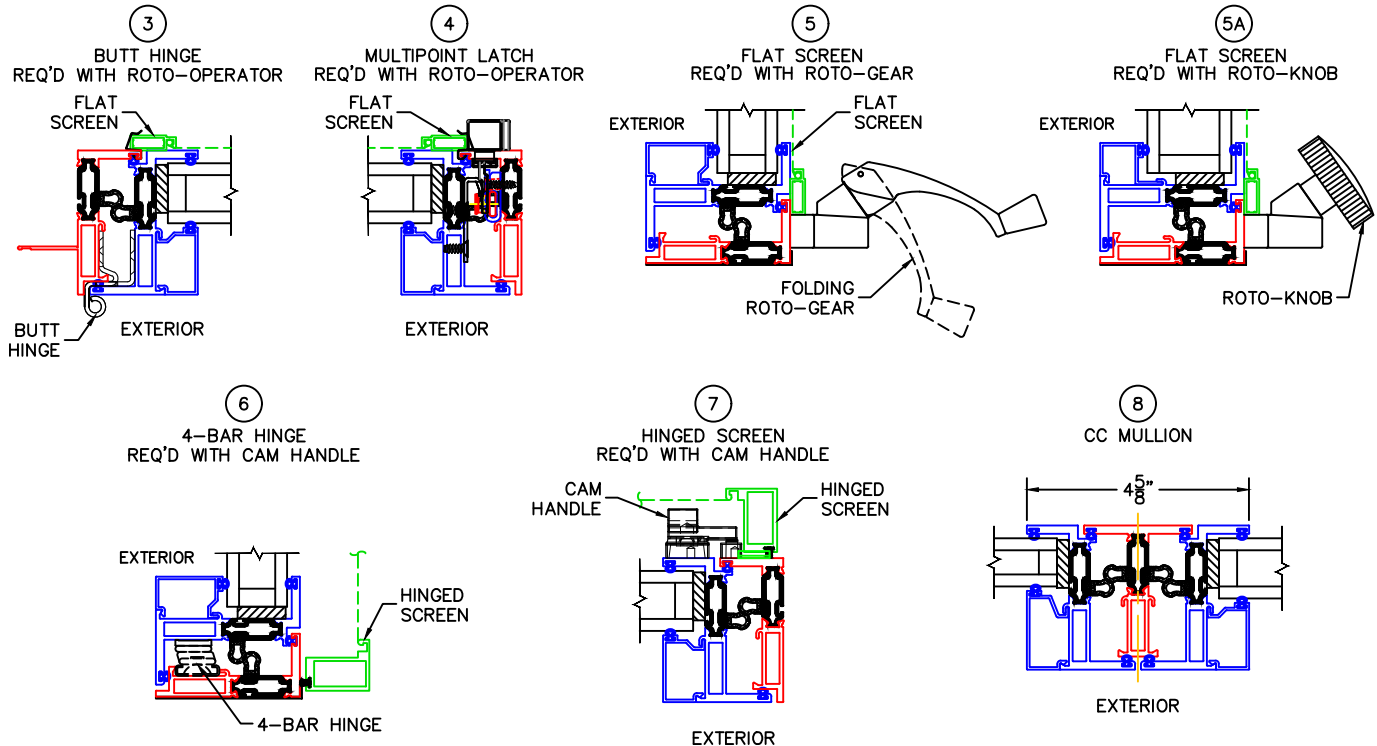

(USE RULER TO SCALE DIMENSIONS IN INCHES)

SCALE: 1/4"

## CASEMENT WINDOW DETAILS

1", 1-1/4" AND 1-3/4" INSULATED  
GLAZING AVAILABLE AS SHOWN

## MULLION AND HARDWARE OPTIONS

-GLASS PENETRATION: 5/8"  
-EXTERIOR RATED PRODUCTS HAVE WEEP SLOTS ON HORIZONTAL SILLS.

0 0.5 1  
(USE RULER TO SCALE DIMENSIONS IN INCHES)  
**SCALE: FULL**

**CASEMENT WINDOW DETAILS**  
**1" & 1-1/4" INSULATED GLAZING SHOWN**