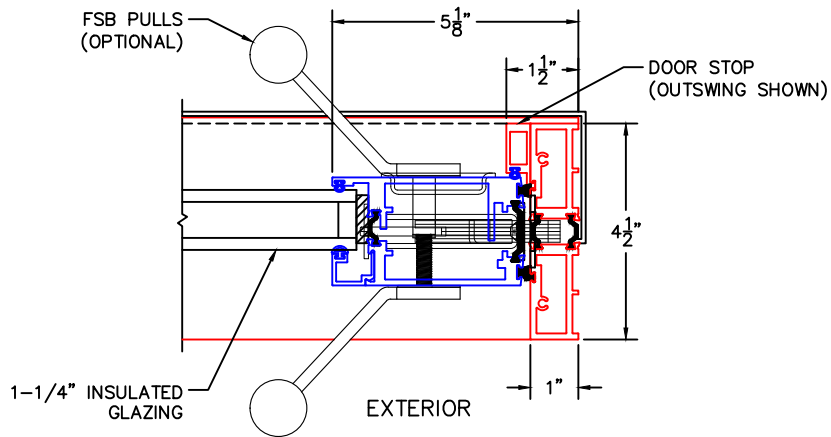

(USE RULER TO SCALE DIMENSIONS IN INCHES)

SCALE: 1/4

PIVOT DOOR DETAILS
(OPTIONS)

1
ARCHETYPE
LOCK JAMB

2
ARCHETYPE MEETING STILES
(ACTIVE RIGHT SHOWN)

NOTES:

1. NET FRAME HEIGHT IS FROM FINISHED FLOOR.
(DOES NOT INCLUDE SILL OR SUB-SILLPAN).
2. NET FRAME WIDTH DOES NOT INCLUDE SUB-SILLPAN.
3. GLASS PENETRATION: 1/2"