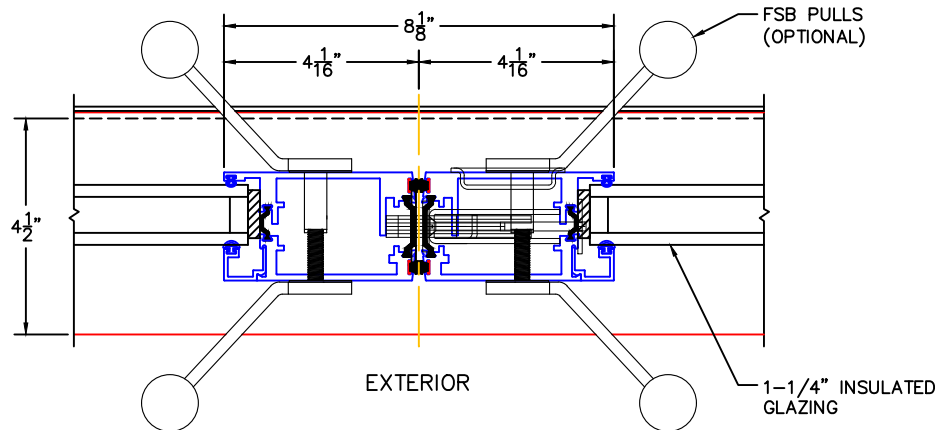

(USE RULER TO SCALE DIMENSIONS IN INCHES)

SCALE: 1/4

PIVOT DOOR DETAILS
(OPTIONS)

1
ARCHETYPE
LOCK JAMB

2
ARCHETYPE MEETING STILES
(ACTIVE RIGHT SHOWN)

NOTES:

1. NET FRAME HEIGHT IS FROM FINISHED FLOOR.
(DOES NOT INCLUDE SILL OR SUB-SILLPAN).
2. NET FRAME WIDTH DOES NOT INCLUDE SUB-SILLPAN.
3. GLASS PENETRATION: 1/2"