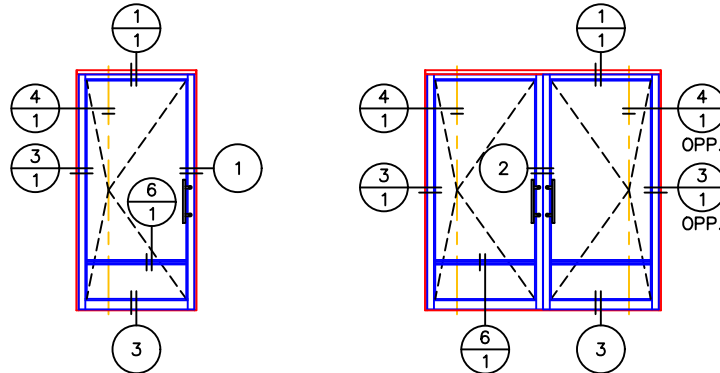

(USE RULER TO SCALE DIMENSIONS IN INCHES)

SCALE: 1/4

PIVOT DOOR DETAILS
(OPTIONS)

1
ARCHETYPE
LOCK JAMB

2
ARCHETYPE MEETING STILES
(ACTIVE RIGHT SHOWN)

NOTES:

1. NET FRAME HEIGHT IS FROM FINISHED FLOOR.
(DOES NOT INCLUDE SILL OR SUB-SILLPAN).
2. NET FRAME WIDTH DOES NOT INCLUDE SUB-SILLPAN.
3. GLASS PENETRATION: 1/2"