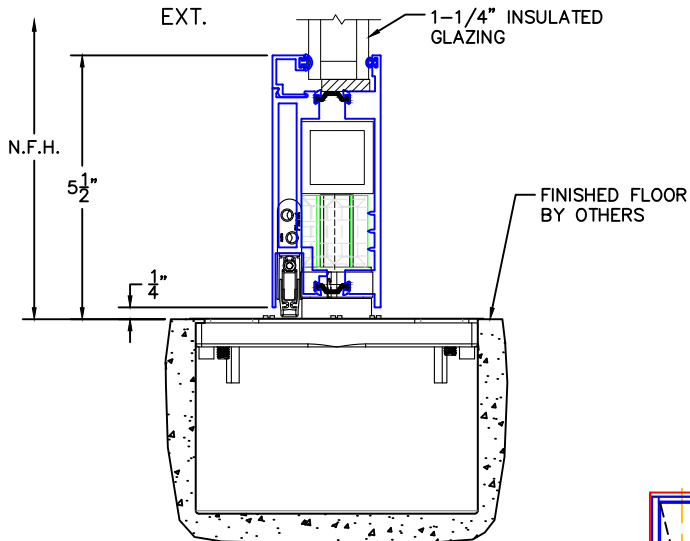

(USE RULER TO SCALE DIMENSIONS IN INCHES)

SCALE: 1/4"

PIVOT DOOR DETAILS  
SILL OPTIONS

①  
IN-RAIL CLOSER  
SILL (NONE)

①A  
IN-RAIL CLOSER  
SHOWROOM SILL

①B  
RIXSON CLOSER  
SILL (NONE)

①C  
PIVOT ONLY  
SILL (NONE)

NOTES:

1. NET FRAME HEIGHT IS FROM FINISHED FLOOR (DOES NOT INCLUDE SILL OR SUB-SILLPAN).
2. NET FRAME WIDTH DOES NOT INCLUDE SUB-SILLPAN.
3. GLASS PENETRATION: 1/2"
4. FOR ADDITIONAL OPTIONS SEE 4400-T-05.