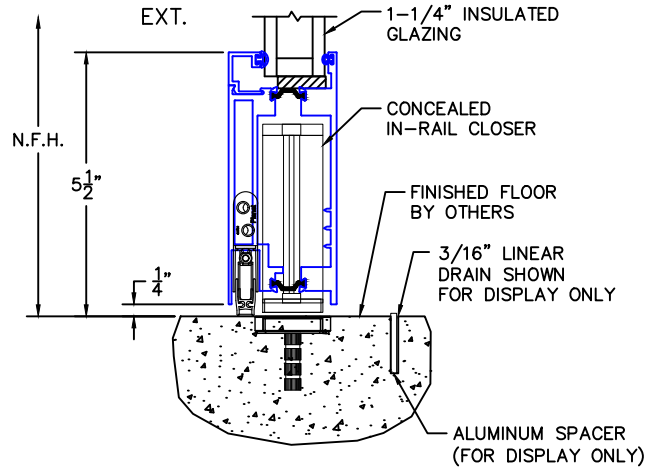

(USE RULER TO SCALE DIMENSIONS IN INCHES)

SCALE: 1/4"

PIVOT DOOR DETAILS  
SILL OPTIONS

①  
IN-RAIL CLOSER  
SILL (NONE)

①A  
IN-RAIL CLOSER  
SHOWROOM SILL

①B  
RIXSON CLOSER  
SILL (NONE)

①C  
PIVOT ONLY  
SILL (NONE)

NOTES:

1. NET FRAME HEIGHT IS FROM FINISHED FLOOR (DOES NOT INCLUDE SILL OR SUB-SILLPAN).
2. NET FRAME WIDTH DOES NOT INCLUDE SUB-SILLPAN.
3. GLASS PENETRATION: 1/2"
4. FOR ADDITIONAL OPTIONS SEE 4400-T-05.