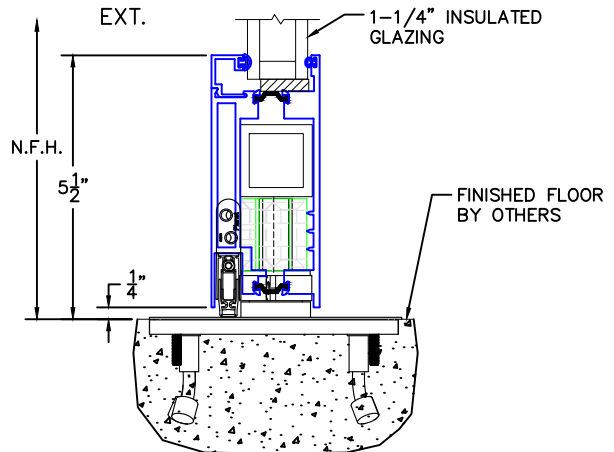

(USE RULER TO SCALE DIMENSIONS IN INCHES)

SCALE: 1/4"

PIVOT DOOR DETAILS  
SILL OPTIONS

①  
IN-RAIL CLOSER  
SILL (NONE)

①A  
IN-RAIL CLOSER  
SHOWROOM SILL

①B  
RIXSON CLOSER  
SILL (NONE)

①C  
PIVOT ONLY  
SILL (NONE)

NOTES:

1. NET FRAME HEIGHT IS FROM FINISHED FLOOR (DOES NOT INCLUDE SILL OR SUB-SILLPAN).
2. NET FRAME WIDTH DOES NOT INCLUDE SUB-SILLPAN.
3. GLASS PENETRATION: 1/2"
4. FOR ADDITIONAL OPTIONS SEE 4400-T-05.