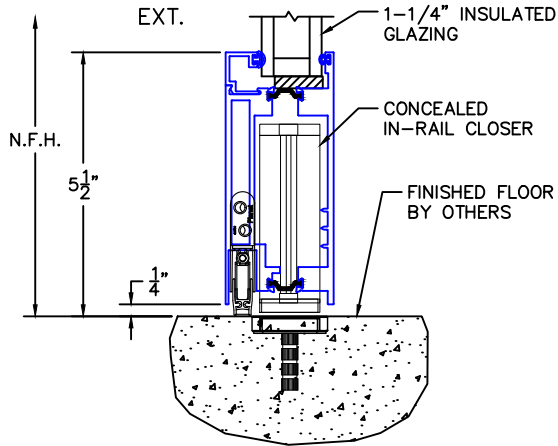

(USE RULER TO SCALE DIMENSIONS IN INCHES)

SCALE: 1/4"

PIVOT DOOR DETAILS  
SILL OPTIONS

①  
IN-RAIL CLOSER  
SILL (NONE)

①A  
IN-RAIL CLOSER  
SHOWROOM SILL

①B  
RIXSON CLOSER  
SILL (NONE)

①C  
PIVOT ONLY  
SILL (NONE)

NOTES:

1. NET FRAME HEIGHT IS FROM FINISHED FLOOR (DOES NOT INCLUDE SILL OR SUB-SILLPAN).
2. NET FRAME WIDTH DOES NOT INCLUDE SUB-SILLPAN.
3. GLASS PENETRATION: 1/2"
4. FOR ADDITIONAL OPTIONS SEE 4400-T-05.