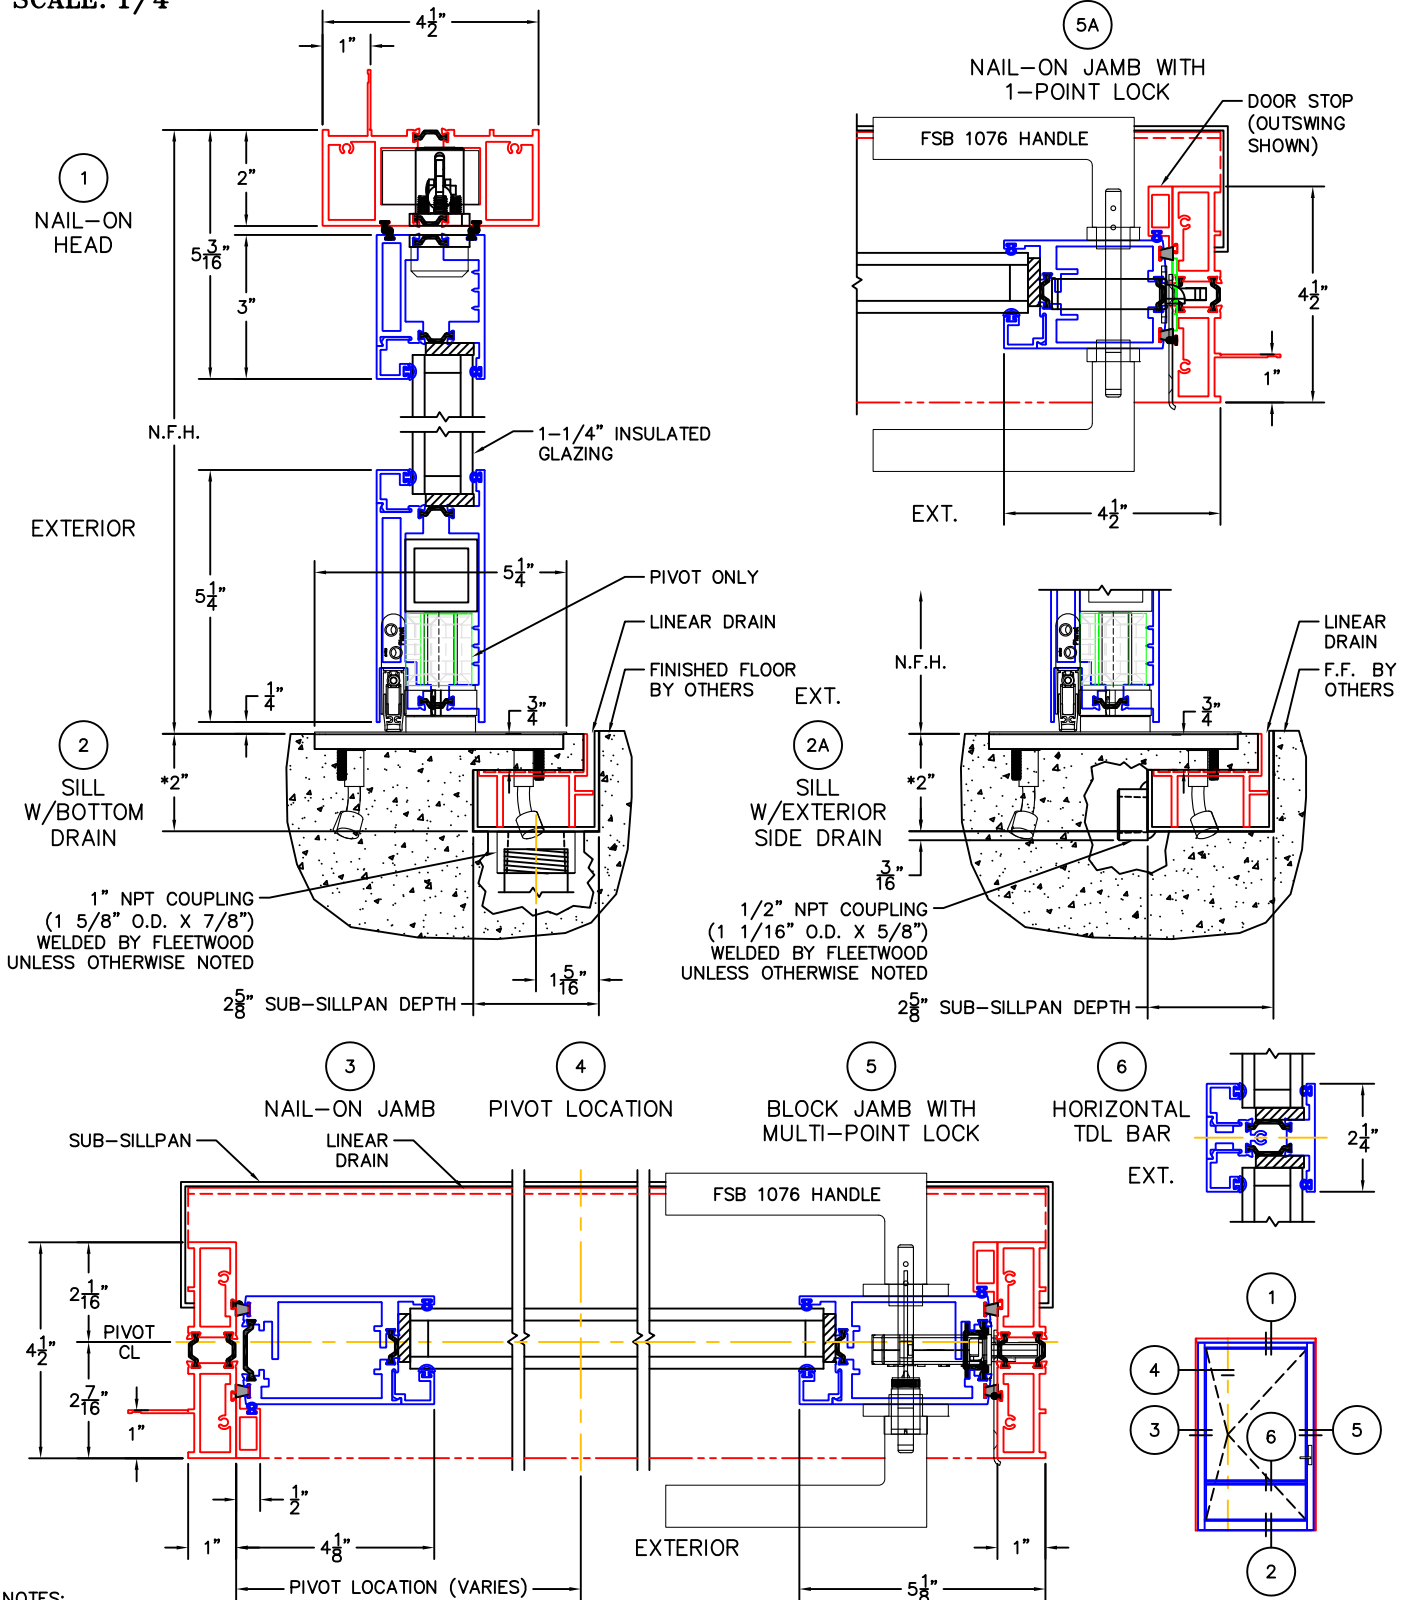

(USE RULER TO SCALE DIMENSIONS IN INCHES)

SCALE: 1/4"

PIVOT DOOR DETAILS
WITH PIVOT ONLY

NOTES:

1. NET FRAME HEIGHT IS FROM FINISHED FLOOR (DOES NOT INCLUDE SILL OR SUB-SILLPAN).
2. NET FRAME DIMENSIONS DO NOT INCLUDE SUB-SILLPAN.
3. GLASS PENETRATION: 1/2"
4. FOR ADDITIONAL OPTIONS SEE 4400-T-04, 4400-T-05.

NOTES (CONT'D):

5. *SUB-SILLPAN MINIMUM R.O. (REFER TO INSTALLATION INSTRUCTIONS FOR RIXSON CLOSER MINIMUM R.O. REQUIREMENTS.)