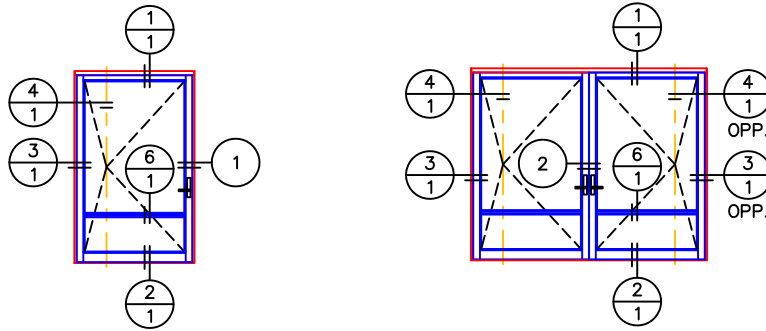

(USE RULER TO SCALE DIMENSIONS IN INCHES)

SCALE: 1/4"

PIVOT DOOR DETAILS
OPTIONS

1
ARCHETYPE
LOCK JAMB

2
ARCHETYPE
MEETING STILES

NOTES:
1. GLASS PENETRATION: 1/2"