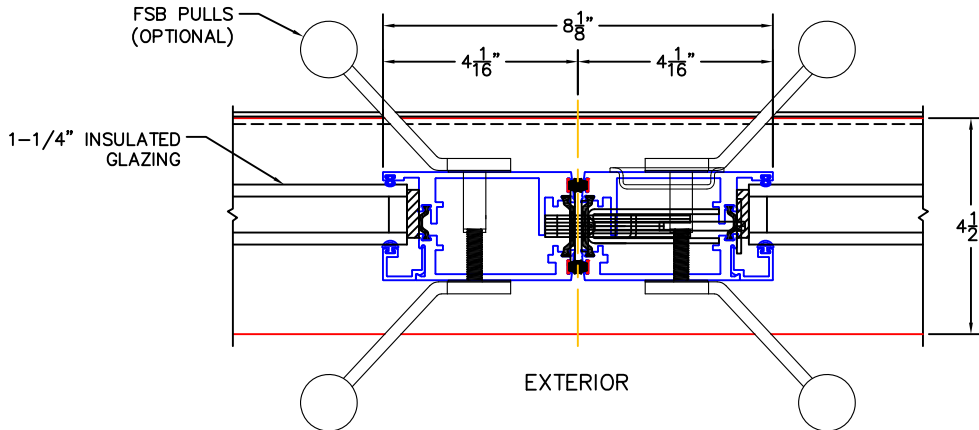

(USE RULER TO SCALE DIMENSIONS IN INCHES)

SCALE: 1/4"

PIVOT DOOR DETAILS
OPTIONS

1
ARCHETYPE
LOCK JAMB

2
ARCHETYPE
MEETING STILES

NOTES:
1. GLASS PENETRATION: 1/2"