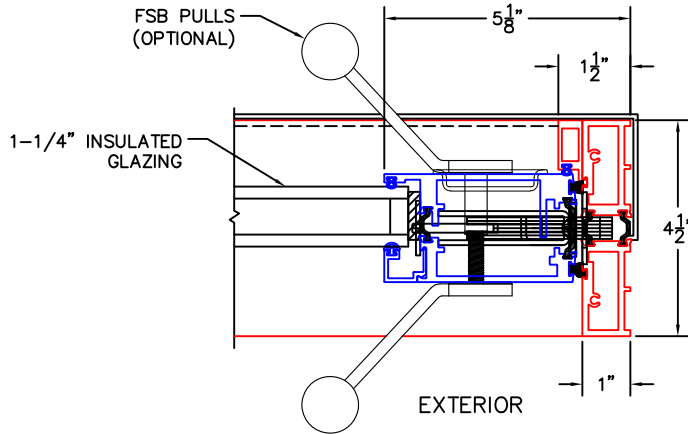

(USE RULER TO SCALE DIMENSIONS IN INCHES)

SCALE: 1/4"

PIVOT DOOR DETAILS
OPTIONS

1
ARCHETYPE
LOCK JAMB

2
ARCHETYPE
MEETING STILES

NOTES:
1. GLASS PENETRATION: 1/2"