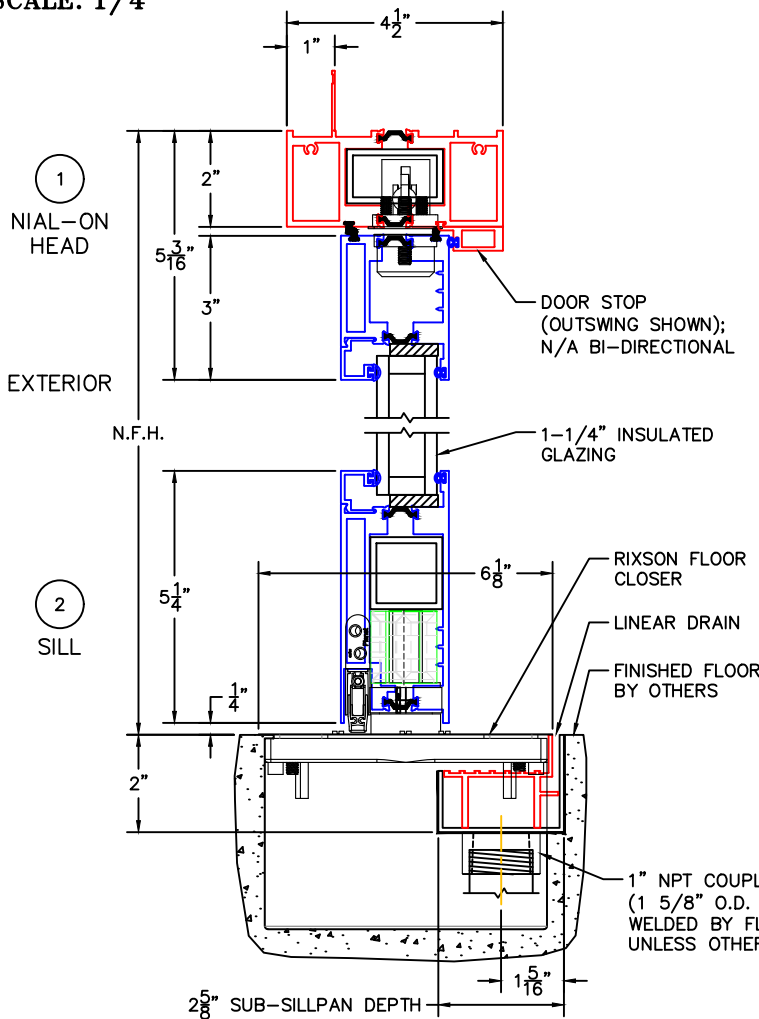

(USE RULER TO SCALE DIMENSIONS IN INCHES)

SCALE: 1/4"

PIVOT DOOR DETAILS WITH RIXSON FLOOR CLOSER

- NOTES:
1. NET FRAME HEIGHT IS FROM FINISHED FLOOR (DOES NOT INCLUDE SILL OR SUB-SILLPAN).
 2. NET FRAME WIDTH DOES NOT INCLUDE SUB-SILLPAN.
 3. GLASS PENETRATION: 1/2"