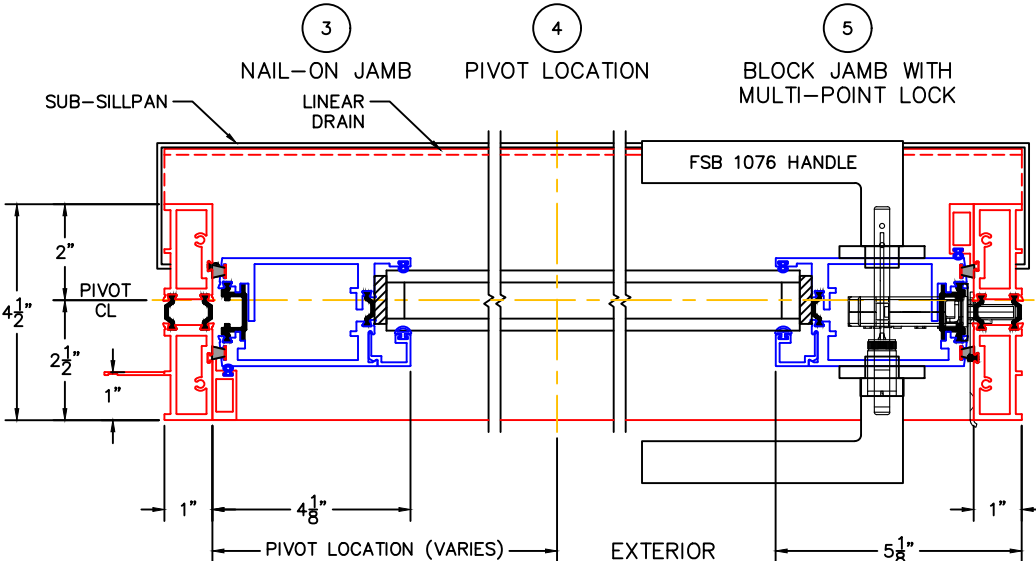

(USE RULER TO SCALE DIMENSIONS IN INCHES)

SCALE: 1/4"

PIVOT DOOR DETAILS WITH RIXSON FLOOR CLOSER

- NOTES:
1. NET FRAME HEIGHT IS FROM FINISHED FLOOR (DOES NOT INCLUDE SILL OR SUB-SILLPAN).
 2. NET FRAME WIDTH DOES NOT INCLUDE SUB-SILLPAN.
 3. GLASS PENETRATION: 1/2"