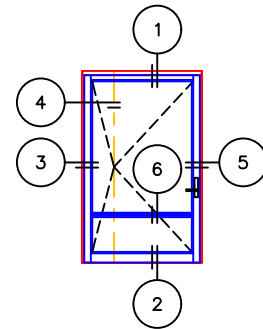

(USE RULER TO SCALE DIMENSIONS IN INCHES)

SCALE: 1/4"

PIVOT DOOR DETAILS WITH RIXSON FLOOR CLOSER

- NOTES:
1. NET FRAME HEIGHT IS FROM FINISHED FLOOR (DOES NOT INCLUDE SILL OR SUB-SILLPAN).
 2. NET FRAME WIDTH DOES NOT INCLUDE SUB-SILLPAN.
 3. GLASS PENETRATION: 1/2"