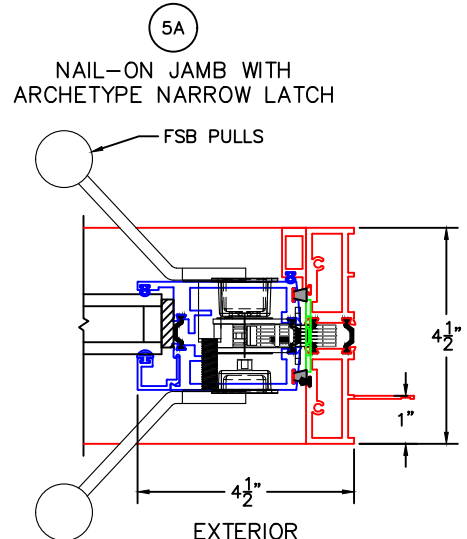

(USE RULER TO SCALE DIMENSIONS IN INCHES)

SCALE: 1/4"

PIVOT DOOR DETAILS WITH RIXSON FLOOR CLOSER

- NOTES:
1. NET FRAME HEIGHT IS FROM FINISHED FLOOR (DOES NOT INCLUDE SILL OR SUB-SILLPAN).
 2. NET FRAME WIDTH DOES NOT INCLUDE SUB-SILLPAN.
 3. GLASS PENETRATION: 1/2"