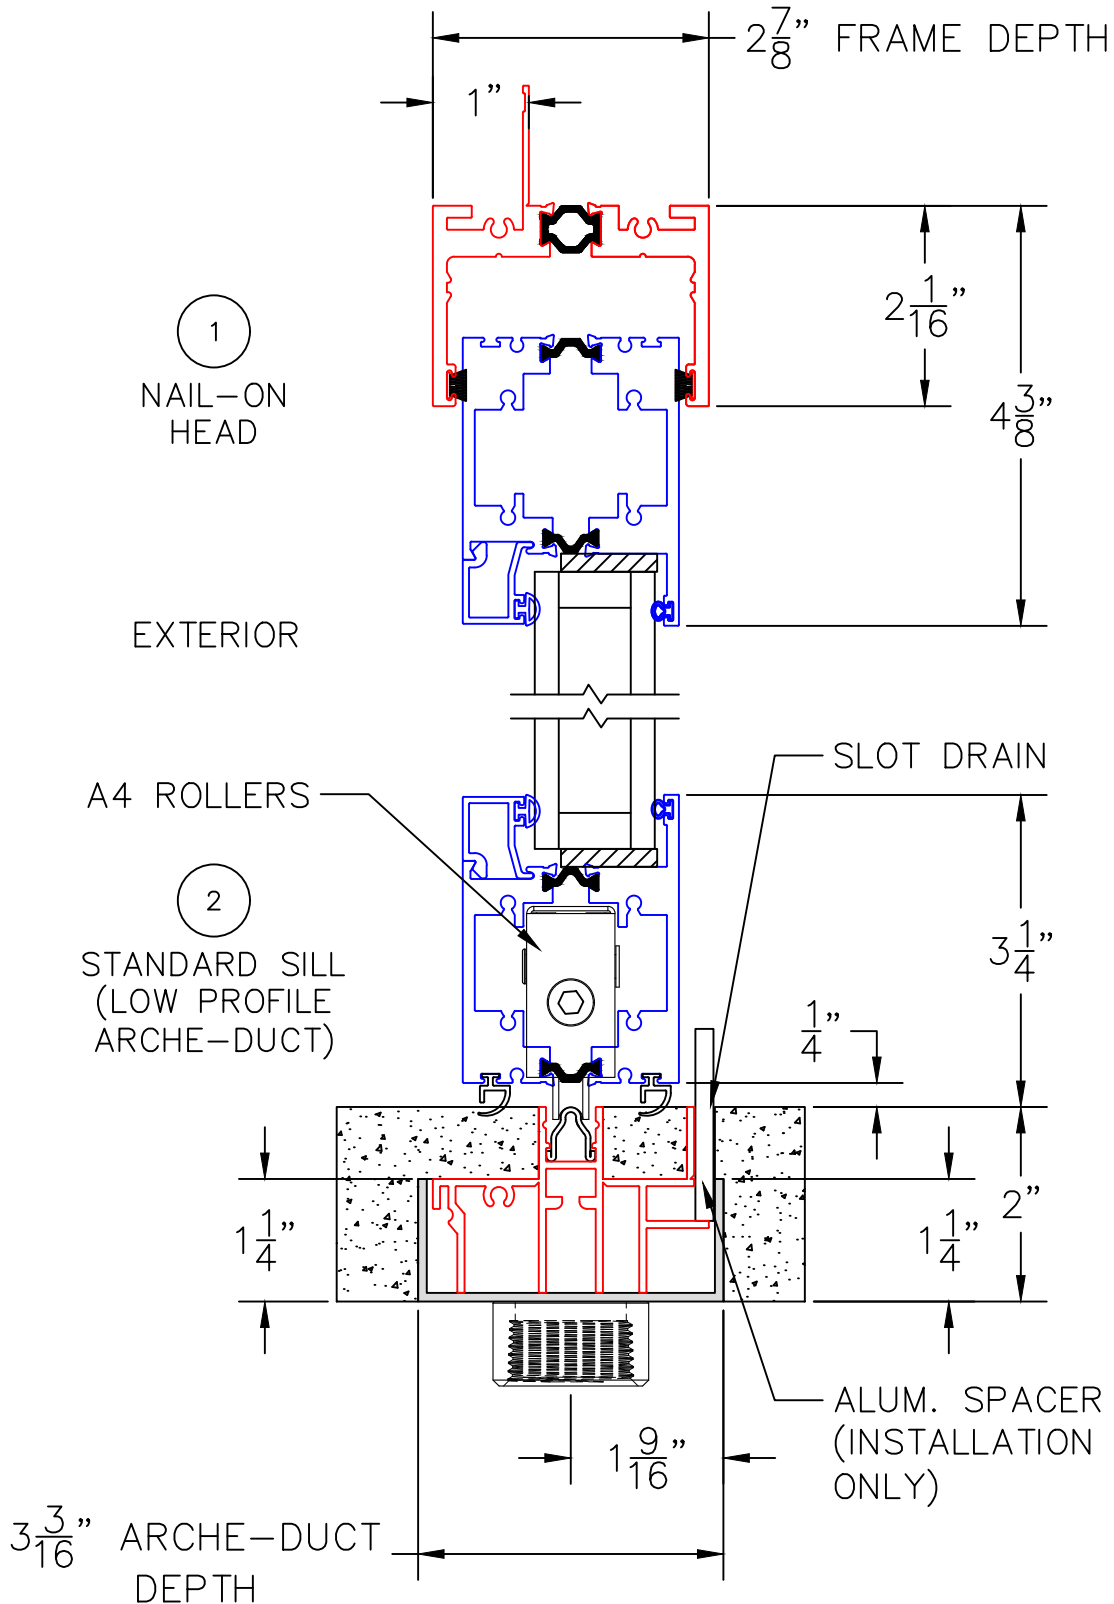

(USE RULER TO SCALE DIMENSIONS IN INCHES)

SCALE: 1/4"

POCKET DOOR DETAILS
1-1/4" INSULATED GLAZING SHOWN
(9/16" SINGLE & 1-1/2" I.G. AVAILABLE)

- GLASS PENETRATION = 9/16"
- NET FRAME HEIGHT INCLUDES ARCHE-DUCT.
- *NET FRAME WIDTH DOES NOT INCLUDE ARCHE-DUCT.
- ARCHE-DUCT EXTENDS 1/4" BEYOND EACH JAMB.
- OPTIONAL SIDE DRAINS AVAILABLE.

0 1 2
(USE RULER TO SCALE DIMENSIONS IN INCHES)
SCALE: 1/2

MULTI-SLIDE DOOR DETAILS
PX DOOR SHOWN WITH
1-1/4" INSULATED GLAZING

0 1 2
(USE RULER TO SCALE DIMENSIONS IN INCHES)
SCALE: 1/2

MULTI-SLIDE DOOR DETAILS
PX DOOR SHOWN WITH
1-1/4" INSULATED GLAZING

3

POCKET JAMB

4

POCKET
INTERLOCKER

EXTERIOR

0 1 2
 (USE RULER TO SCALE DIMENSIONS IN INCHES)
SCALE: 1/2

MULTI-SLIDE DOOR DETAILS
 PX DOOR SHOWN WITH
 1-1/4" INSULATED GLAZING

5

NAIL-ON
 LOCK JAMB

0 1 2
 (USE RULER TO SCALE DIMENSIONS IN INCHES)
SCALE: 1/2

MULTI-SLIDE DOOR DETAILS
 PXIXP DOOR SHOWN WITH
 1-1/4" INSULATED GLAZING

6

MEETING STILES