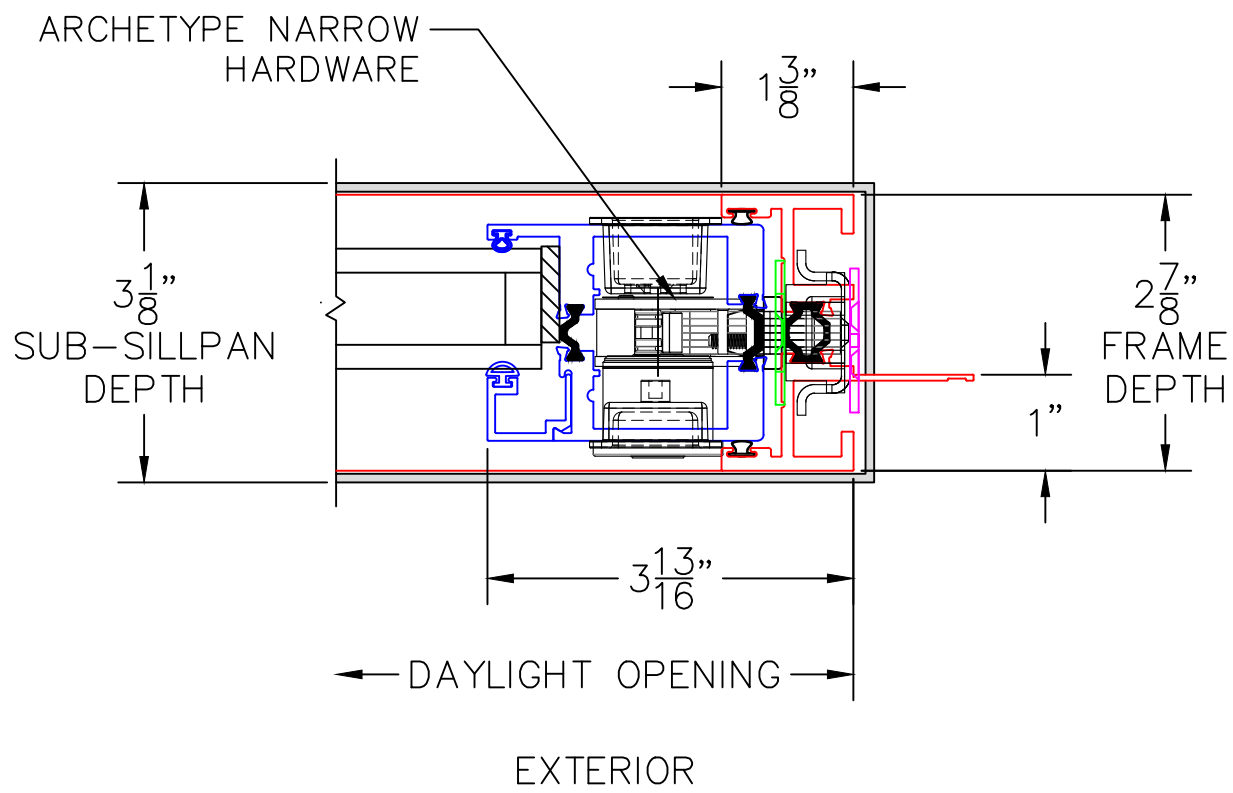

(USE RULER TO SCALE DIMENSIONS IN INCHES)

SCALE: 1/4"

POCKET DOOR DETAILS

1-1/4" INSULATED GLAZING SHOWN
(9/16" SINGLE & 1-1/2" I.G. AVAILABLE)

- GLASS PENETRATION = 9/16"
- NET FRAME HEIGHT INCLUDES SUB-SILLPAN.
- *NET FRAME WIDTH DOES NOT INCLUDE SUB-SILLPAN.
- SUB-SILLPAN EXTENDS 1/4" BEYOND EACH JAMB.

0 1 2
(USE RULER TO SCALE DIMENSIONS IN INCHES)
SCALE: 1/2

MULTI-SLIDE DOOR DETAILS
PX DOOR SHOWN WITH
1-1/4" INSULATED GLAZING

0 1 2
(USE RULER TO SCALE DIMENSIONS IN INCHES)
SCALE: 1/2

MULTI-SLIDE DOOR DETAILS
PX DOOR SHOWN WITH
1-1/4" INSULATED GLAZING

0 1 2
 (USE RULER TO SCALE DIMENSIONS IN INCHES)
SCALE: 1/2

MULTI-SLIDE DOOR DETAILS
 PX DOOR SHOWN WITH
 1-1/4" INSULATED GLAZING

5

NAIL-ON
 LOCK JAMB

0 1 2
(USE RULER TO SCALE DIMENSIONS IN INCHES)
SCALE: 1/2