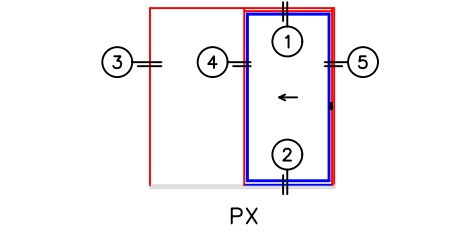

(USE RULER TO SCALE DIMENSIONS IN INCHES)

SCALE: 1/4"

POCKET DOOR DETAILS
1-1/4" INSULATED GLAZING SHOWN
(9/16" SINGLE & 1-1/2" I.G. AVAILABLE)

- GLASS PENETRATION = 9/16"
- NET FRAME HEIGHT INCLUDES ARCHE-DUCT.
- *NET FRAME WIDTH DOES NOT INCLUDE ARCHE-DUCT.
- ARCHE-DUCT EXTENDS 1/4" BEYOND EACH JAMB.
- OPTIONAL SIDE DRAINS AVAILABLE.

0 1 2
(USE RULER TO SCALE DIMENSIONS IN INCHES)
SCALE: 1/2

MULTI-SLIDE DOOR DETAILS
PX DOOR SHOWN WITH
1-1/4" INSULATED GLAZING

0 1 2
(USE RULER TO SCALE DIMENSIONS IN INCHES)
SCALE: 1/2

MULTI-SLIDE DOOR DETAILS
PX DOOR SHOWN WITH
1-1/4" INSULATED GLAZING

3

POCKET JAMB

4

POCKET
INTERLOCKER

EXTERIOR

0 1 2
 (USE RULER TO SCALE DIMENSIONS IN INCHES)
SCALE: 1/2

MULTI-SLIDE DOOR DETAILS
 PX DOOR SHOWN WITH
 1-1/4" INSULATED GLAZING

5

NAIL-ON
 LOCK JAMB

0 1 2
 (USE RULER TO SCALE DIMENSIONS IN INCHES)
SCALE: 1/2

MULTI-SLIDE DOOR DETAILS
 PXIXP DOOR SHOWN WITH
 1-1/4" INSULATED GLAZING

6

MEETING STILES