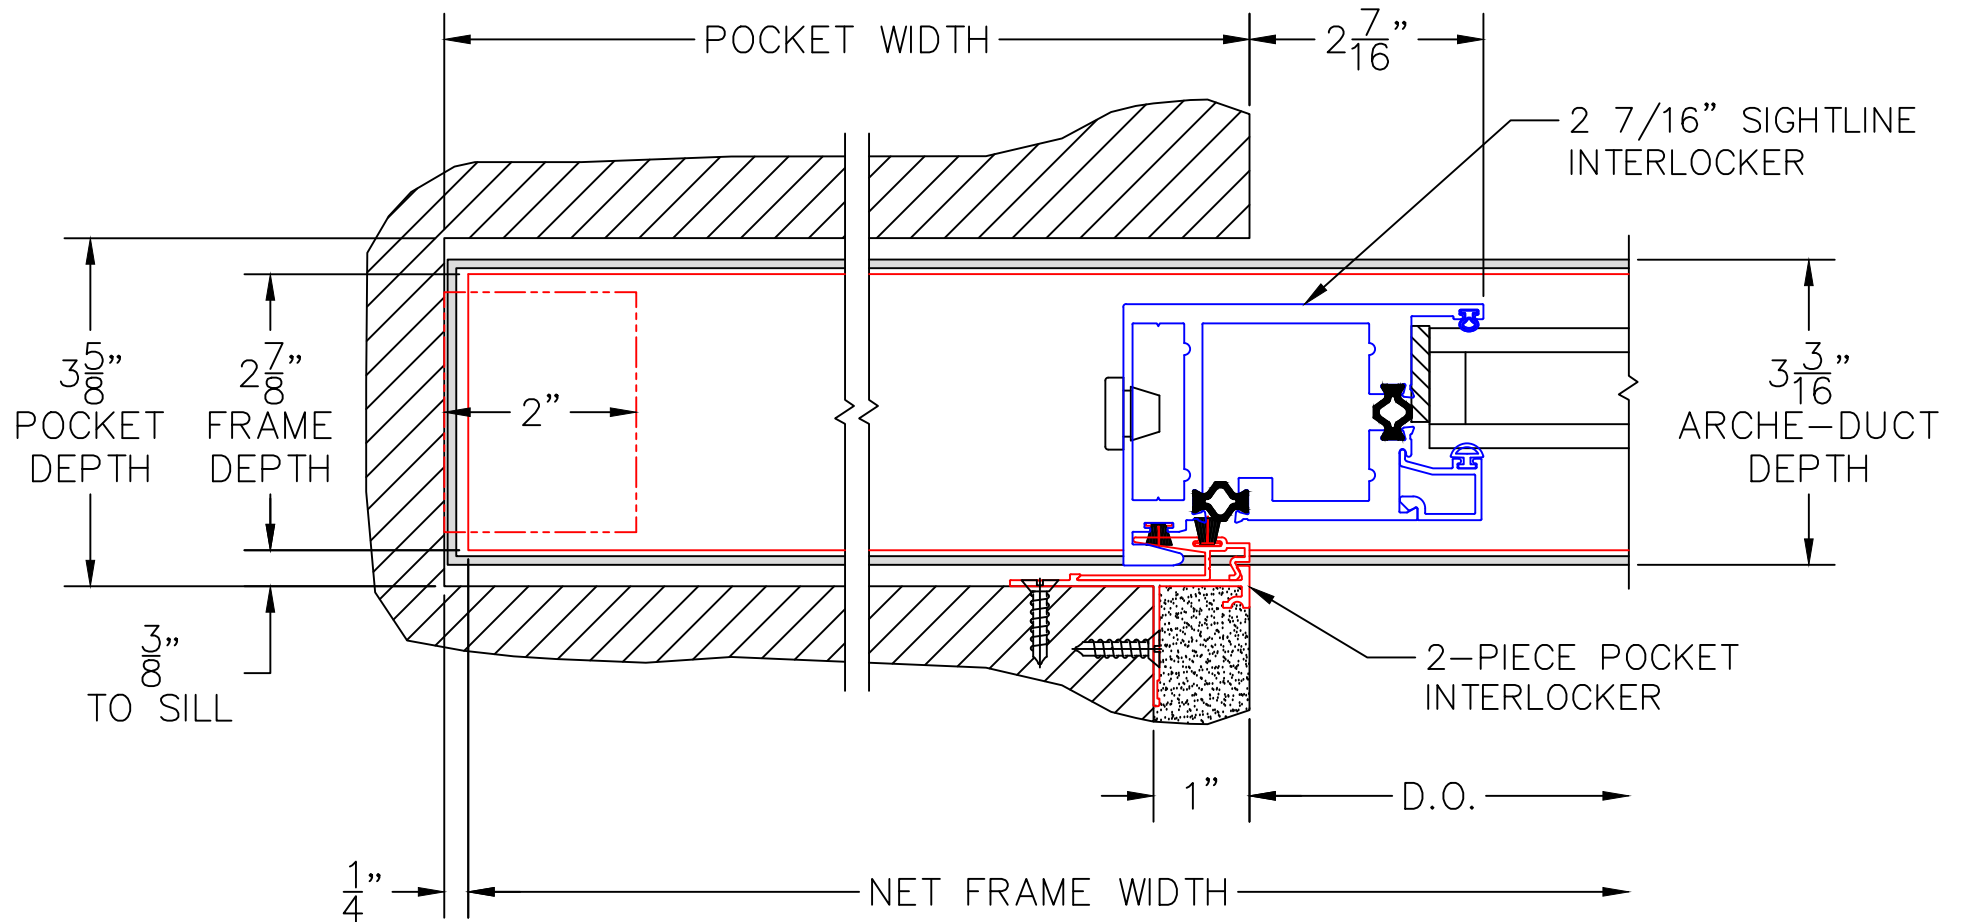

(USE RULER TO SCALE DIMENSIONS IN INCHES)

SCALE: 1/4"

POCKET DOOR DETAILS
1-1/4" INSULATED GLAZING SHOWN
(9/16" SINGLE & 1-1/2" I.G. AVAILABLE)

- GLASS PENETRATION = 9/16"
- NET FRAME HEIGHT INCLUDES ARCHE-DUCT.
- *NET FRAME WIDTH DOES NOT INCLUDE ARCHE-DUCT.
- ARCHE-DUCT EXTENDS 1/4" BEYOND EACH JAMB.
- OPTIONAL SIDE DRAINS AVAILABLE.

0 1 2
(USE RULER TO SCALE DIMENSIONS IN INCHES)
SCALE: 1/2

MULTI-SLIDE DOOR DETAILS
PX DOOR SHOWN WITH
1-1/4" INSULATED GLAZING

0 1 2
(USE RULER TO SCALE DIMENSIONS IN INCHES)
SCALE: 1/2

MULTI-SLIDE DOOR DETAILS
PX DOOR SHOWN WITH
1-1/4" INSULATED GLAZING

3

POCKET JAMB

4

POCKET
INTERLOCKER

EXTERIOR

0 1 2
 (USE RULER TO SCALE DIMENSIONS IN INCHES)
SCALE: 1/2

MULTI-SLIDE DOOR DETAILS
 PX DOOR SHOWN WITH
 1-1/4" INSULATED GLAZING

5

NAIL-ON
 LOCK JAMB

0 1 2
 (USE RULER TO SCALE DIMENSIONS IN INCHES)
SCALE: 1/2

MULTI-SLIDE DOOR DETAILS
 PXIXP DOOR SHOWN WITH
 1-1/4" INSULATED GLAZING

6

MEETING STILES