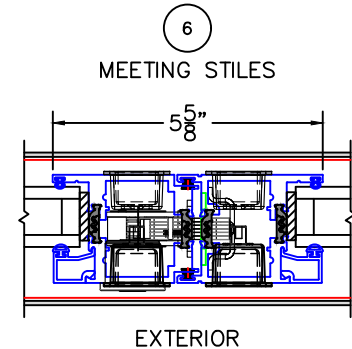

(USE RULER TO SCALE DIMENSIONS IN INCHES)

SCALE: 1/4"

POCKET DOOR DETAILS
1-1/4" INSULATED GLAZING SHOWN
(9/16" SINGLE & 1-1/2" I.G. AVAILABLE)

- GLASS PENETRATION = 9/16"
- NET FRAME HEIGHT INCLUDES ARCHE-DUCT.
- *NET FRAME WIDTH DOES NOT INCLUDE ARCHE-DUCT.
- ARCHE-DUCT EXTENDS 1/4" BEYOND EACH JAMB.
- OPTIONAL SIDE DRAINS AVAILABLE.

0 1 2
(USE RULER TO SCALE DIMENSIONS IN INCHES)
SCALE: 1/2

MULTI-SLIDE DOOR DETAILS
PX DOOR SHOWN WITH
1-1/4" INSULATED GLAZING

0 1 2
(USE RULER TO SCALE DIMENSIONS IN INCHES)
SCALE: 1/2

MULTI-SLIDE DOOR DETAILS
PX DOOR SHOWN WITH
1-1/4" INSULATED GLAZING

3

POCKET JAMB

4

POCKET
INTERLOCKER

EXTERIOR

0 1 2
 (USE RULER TO SCALE DIMENSIONS IN INCHES)
SCALE: 1/2

MULTI-SLIDE DOOR DETAILS
 PX DOOR SHOWN WITH
 1-1/4" INSULATED GLAZING

5

NAIL-ON
 LOCK JAMB

0 1 2
 (USE RULER TO SCALE DIMENSIONS IN INCHES)
SCALE: 1/2

MULTI-SLIDE DOOR DETAILS
 PXIXP DOOR SHOWN WITH
 1-1/4" INSULATED GLAZING

6

MEETING STILES