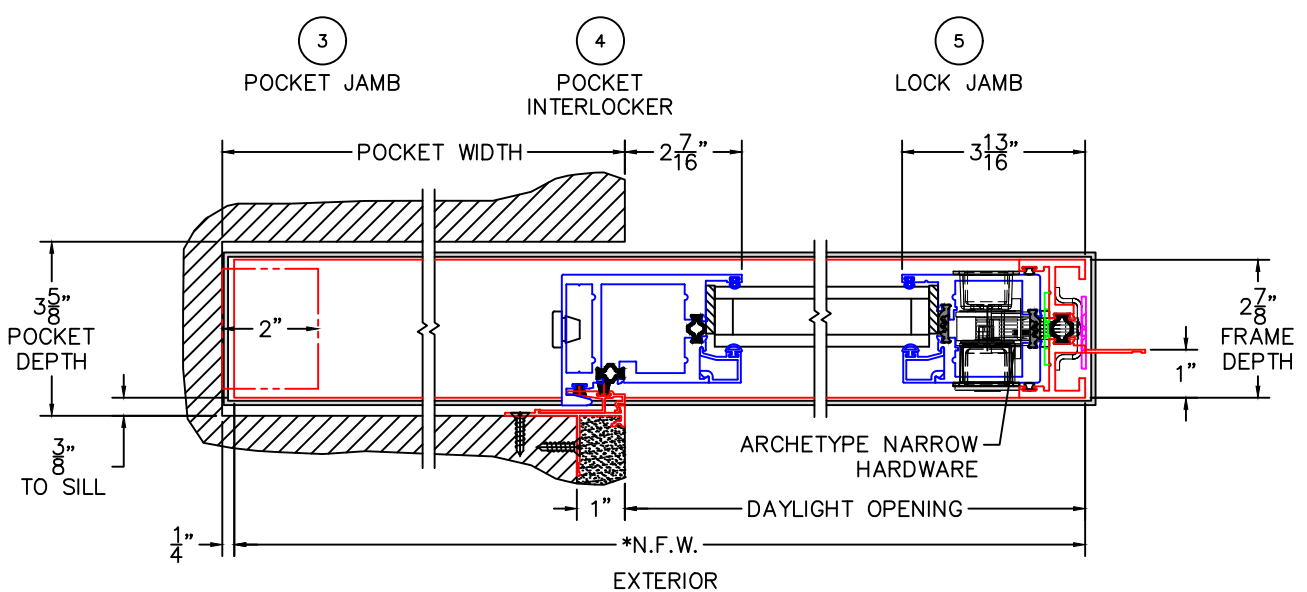

(USE RULER TO SCALE DIMENSIONS IN INCHES)

SCALE: 1/4"

POCKET DOOR DETAILS
1-1/4" INSULATED GLAZING SHOWN
(9/16" SINGLE & 1-1/2" I.G. AVAILABLE)

- GLASS PENETRATION = 9/16"
- NET FRAME HEIGHT INCLUDES ARCHE-DUCT.
- *NET FRAME WIDTH DOES NOT INCLUDE ARCHE-DUCT.
- ARCHE-DUCT EXTENDS 1/4" BEYOND EACH JAMB.
- OPTIONAL SIDE DRAINS AVAILABLE.

0 1 2
(USE RULER TO SCALE DIMENSIONS IN INCHES)
SCALE: 1/2

MULTI-SLIDE DOOR DETAILS
PX DOOR SHOWN WITH
1-1/4" INSULATED GLAZING

0 1 2
(USE RULER TO SCALE DIMENSIONS IN INCHES)
SCALE: 1/2

MULTI-SLIDE DOOR DETAILS
PX DOOR SHOWN WITH
1-1/4" INSULATED GLAZING

3

POCKET JAMB

4

POCKET
INTERLOCKER

EXTERIOR

0 1 2
 (USE RULER TO SCALE DIMENSIONS IN INCHES)
SCALE: 1/2

MULTI-SLIDE DOOR DETAILS
 PX DOOR SHOWN WITH
 1-1/4" INSULATED GLAZING

5

NAIL-ON
 LOCK JAMB

0 1 2
 (USE RULER TO SCALE DIMENSIONS IN INCHES)
SCALE: 1/2

MULTI-SLIDE DOOR DETAILS
 PXIXP DOOR SHOWN WITH
 1-1/4" INSULATED GLAZING

6

MEETING STILES