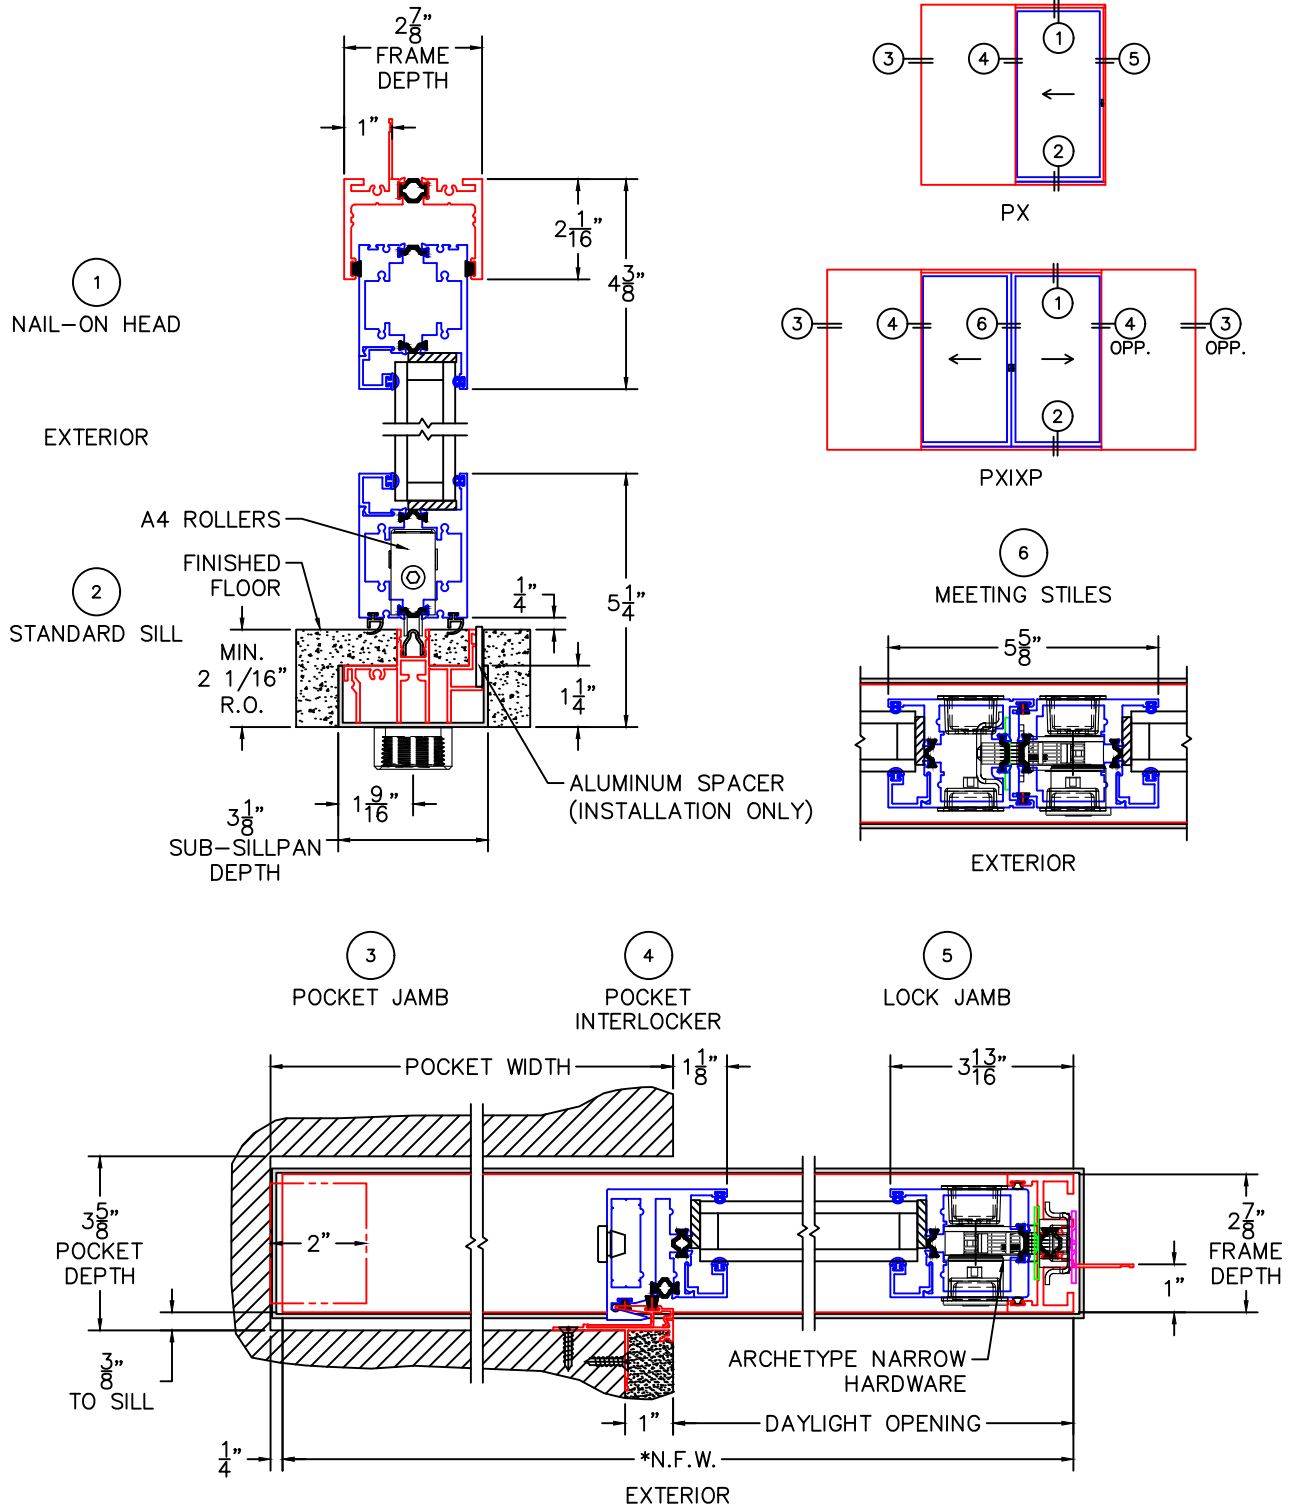

(USE RULER TO SCALE DIMENSIONS IN INCHES)

SCALE: 1/4"

POCKET DOOR DETAILS

1-1/4" INSULATED GLAZING SHOWN
(9/16" SINGLE & 1-1/2" I.G. AVAILABLE)

- GLASS PENETRATION = 9/16"
- NET FRAME HEIGHT INCLUDES SUB-SILLPAN.
- *NET FRAME WIDTH DOES NOT INCLUDE SUB-SILLPAN.
- SUB-SILLPAN EXTENDS 1/4" BEYOND EACH JAMB.

0 1 2
(USE RULER TO SCALE DIMENSIONS IN INCHES)
SCALE: 1/2

MULTI-SLIDE DOOR DETAILS
PX DOOR SHOWN WITH
1-1/4" INSULATED GLAZING

0 1 2
(USE RULER TO SCALE DIMENSIONS IN INCHES)
SCALE: 1/2

MULTI-SLIDE DOOR DETAILS
PX DOOR SHOWN WITH
1-1/4" INSULATED GLAZING

0 1 2
 (USE RULER TO SCALE DIMENSIONS IN INCHES)
SCALE: 1/2

MULTI-SLIDE DOOR DETAILS
 PX DOOR SHOWN WITH
 1-1/4" INSULATED GLAZING

5

NAIL-ON
 LOCK JAMB

0 1 2
(USE RULER TO SCALE DIMENSIONS IN INCHES)
SCALE: 1/2