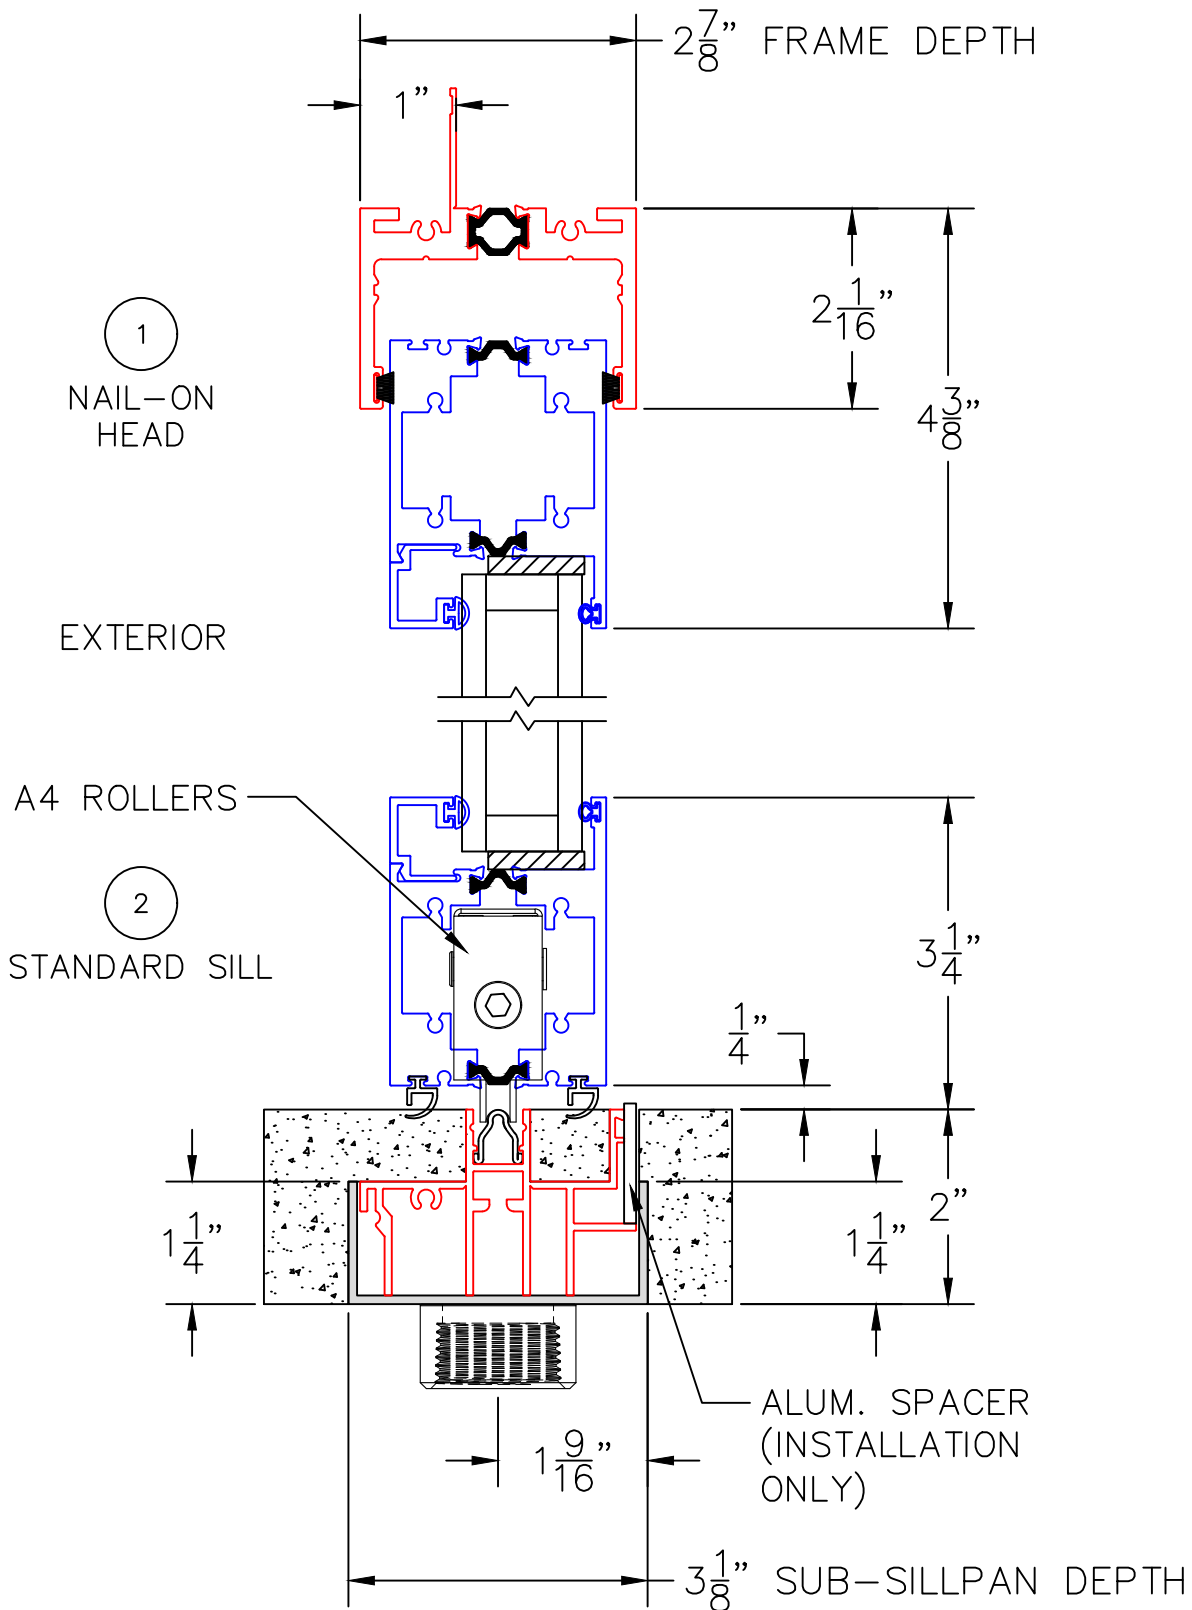

(USE RULER TO SCALE DIMENSIONS IN INCHES)

SCALE: 1/4"

POCKET DOOR DETAILS

1-1/4" INSULATED GLAZING SHOWN
(9/16" SINGLE & 1-1/2" I.G. AVAILABLE)

- GLASS PENETRATION = 9/16"
- NET FRAME HEIGHT INCLUDES SUB-SILLPAN.
- *NET FRAME WIDTH DOES NOT INCLUDE SUB-SILLPAN.
- SUB-SILLPAN EXTENDS 1/4" BEYOND EACH JAMB.

0 1 2
(USE RULER TO SCALE DIMENSIONS IN INCHES)
SCALE: 1/2

MULTI-SLIDE DOOR DETAILS
PX DOOR SHOWN WITH
1-1/4" INSULATED GLAZING

0 1 2
(USE RULER TO SCALE DIMENSIONS IN INCHES)
SCALE: 1/2

MULTI-SLIDE DOOR DETAILS
PX DOOR SHOWN WITH
1-1/4" INSULATED GLAZING

0 1 2
 (USE RULER TO SCALE DIMENSIONS IN INCHES)
SCALE: 1/2

MULTI-SLIDE DOOR DETAILS
 PX DOOR SHOWN WITH
 1-1/4" INSULATED GLAZING

5

NAIL-ON
 LOCK JAMB

0 1 2
(USE RULER TO SCALE DIMENSIONS IN INCHES)
SCALE: 1/2