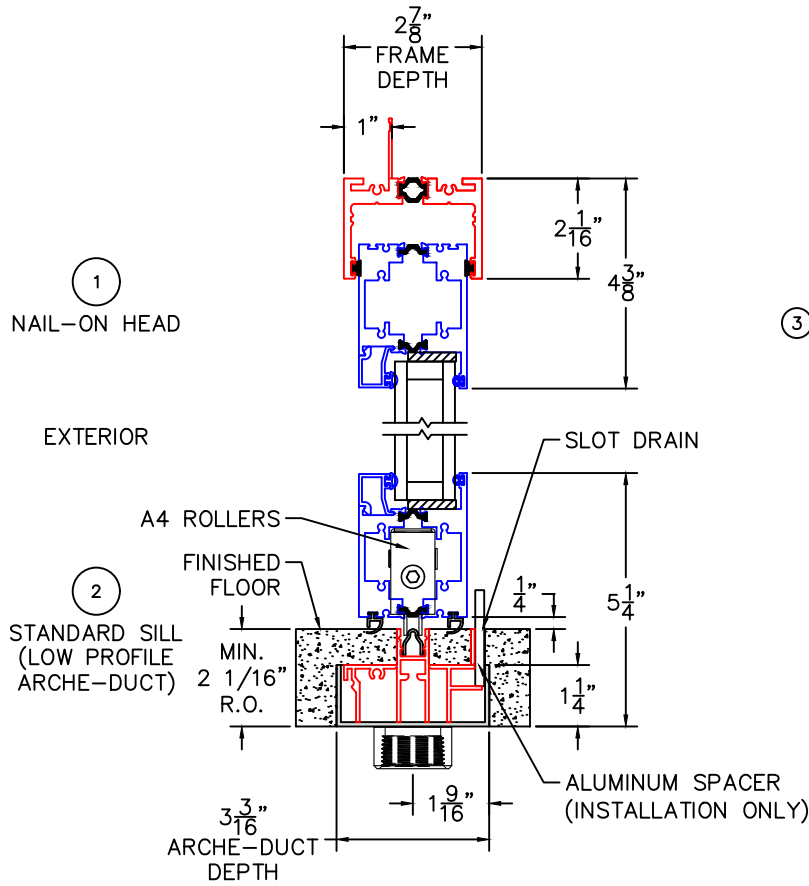

(USE RULER TO SCALE DIMENSIONS IN INCHES)

SCALE: 1/4"

POCKET DOOR DETAILS
1-1/4" INSULATED GLAZING SHOWN
(9/16" SINGLE & 1-1/2" I.G. AVAILABLE)

- GLASS PENETRATION = 9/16"
- NET FRAME HEIGHT INCLUDES ARCHE-DUCT.
- *NET FRAME WIDTH DOES NOT INCLUDE ARCHE-DUCT.
- ARCHE-DUCT EXTENDS 1/4" BEYOND EACH JAMB.
- OPTIONAL SIDE DRAINS AVAILABLE.

0 1 2
(USE RULER TO SCALE DIMENSIONS IN INCHES)
SCALE: 1/2

MULTI-SLIDE DOOR DETAILS
PX DOOR SHOWN WITH
1-1/4" INSULATED GLAZING

0 1 2
(USE RULER TO SCALE DIMENSIONS IN INCHES)
SCALE: 1/2

MULTI-SLIDE DOOR DETAILS
PX DOOR SHOWN WITH
1-1/4" INSULATED GLAZING

3

POCKET JAMB

4

POCKET
INTERLOCKER

EXTERIOR

0 1 2
 (USE RULER TO SCALE DIMENSIONS IN INCHES)
SCALE: 1/2

MULTI-SLIDE DOOR DETAILS
 PX DOOR SHOWN WITH
 1-1/4" INSULATED GLAZING

5