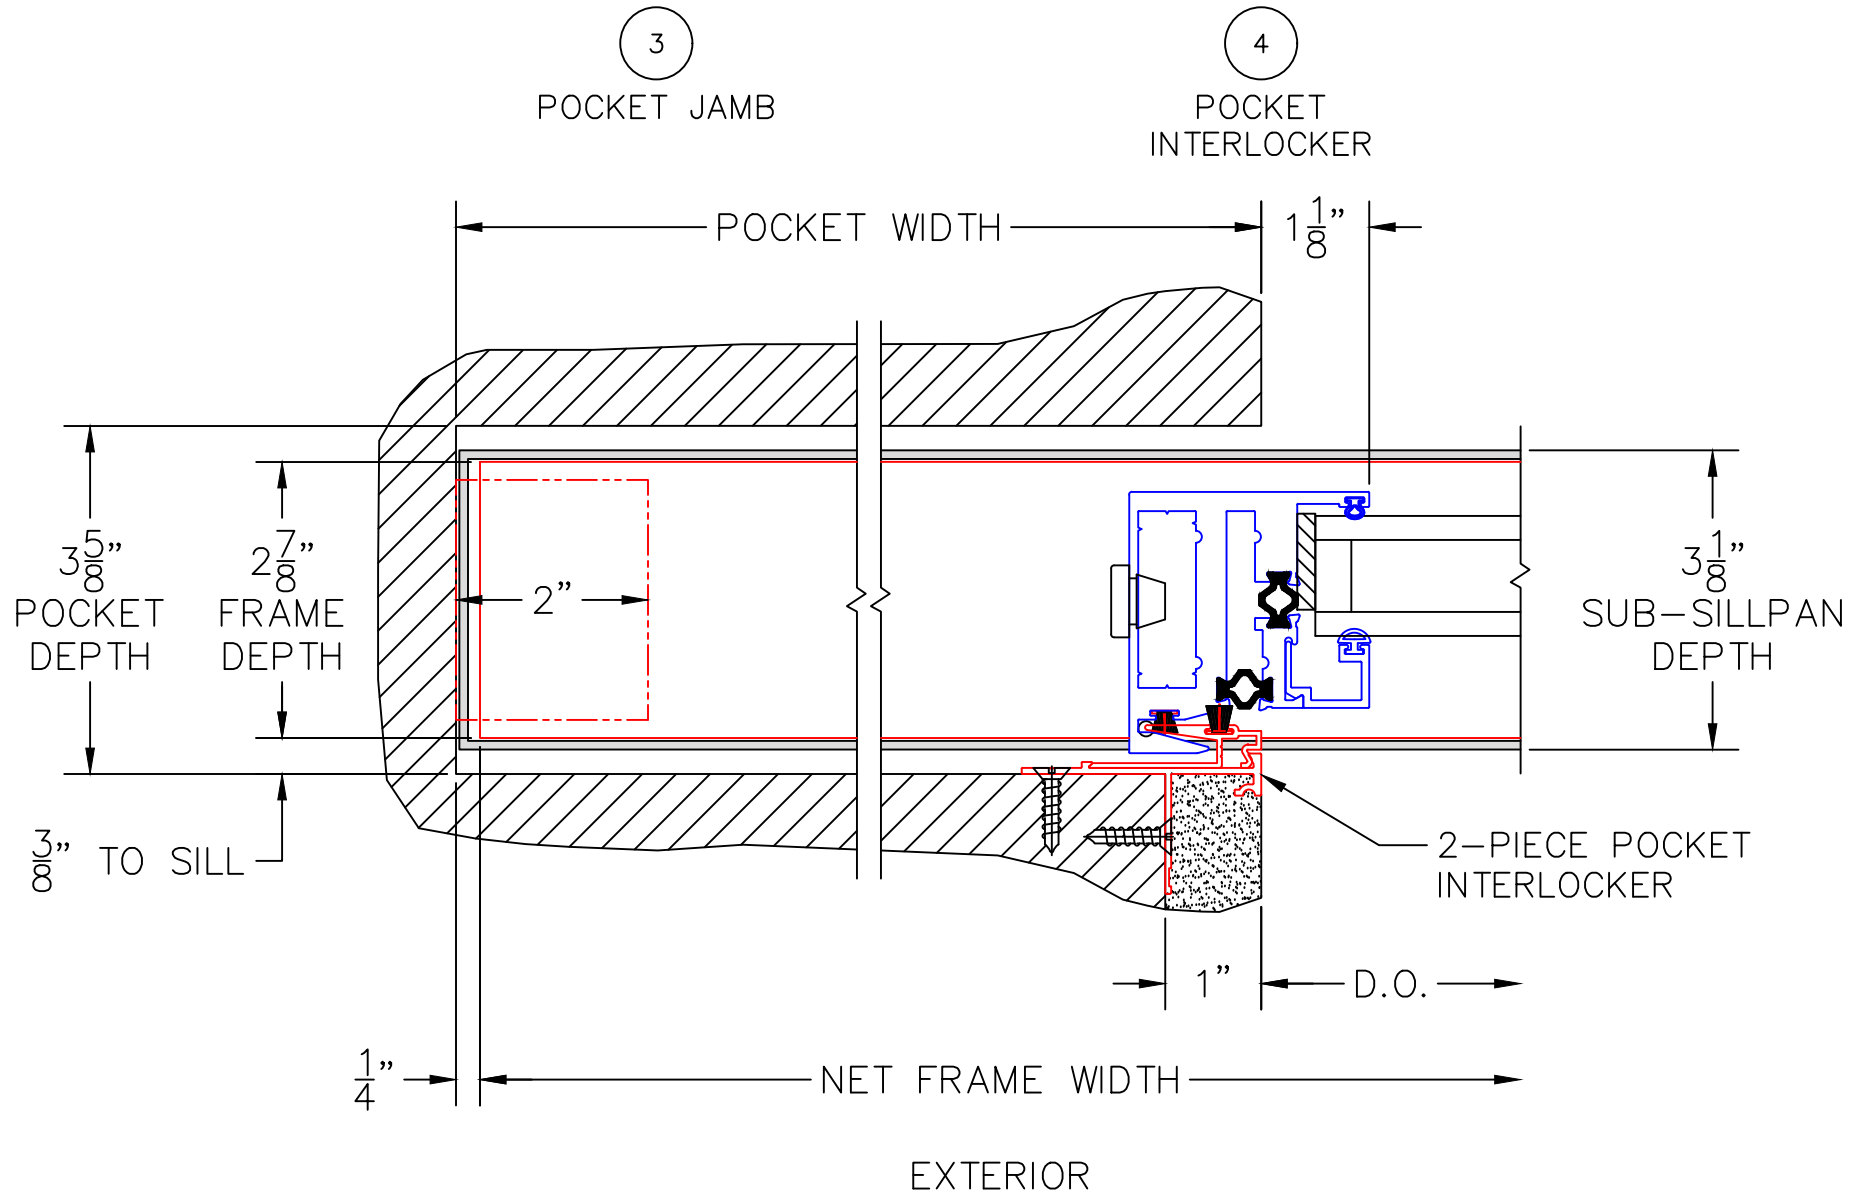

(USE RULER TO SCALE DIMENSIONS IN INCHES)

SCALE: 1/4"

POCKET DOOR DETAILS

1-1/4" INSULATED GLAZING SHOWN
(9/16" SINGLE & 1-1/2" I.G. AVAILABLE)

- GLASS PENETRATION = 9/16"
- NET FRAME HEIGHT INCLUDES SUB-SILLPAN.
- *NET FRAME WIDTH DOES NOT INCLUDE SUB-SILLPAN.
- SUB-SILLPAN EXTENDS 1/4" BEYOND EACH JAMB.

0 1 2
(USE RULER TO SCALE DIMENSIONS IN INCHES)
SCALE: 1/2

MULTI-SLIDE DOOR DETAILS
PX DOOR SHOWN WITH
1-1/4" INSULATED GLAZING

0 1 2
(USE RULER TO SCALE DIMENSIONS IN INCHES)
SCALE: 1/2

MULTI-SLIDE DOOR DETAILS
PX DOOR SHOWN WITH
1-1/4" INSULATED GLAZING

0 1 2
 (USE RULER TO SCALE DIMENSIONS IN INCHES)
SCALE: 1/2

MULTI-SLIDE DOOR DETAILS
 PX DOOR SHOWN WITH
 1-1/4" INSULATED GLAZING

5

NAIL-ON
 LOCK JAMB

0 1 2
(USE RULER TO SCALE DIMENSIONS IN INCHES)
SCALE: 1/2