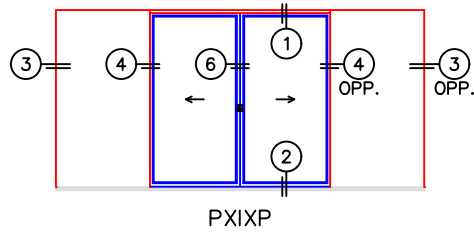

(USE RULER TO SCALE DIMENSIONS IN INCHES)

SCALE: 1/4"

POCKET DOOR DETAILS
1-1/4" INSULATED GLAZING SHOWN
(9/16" SINGLE & 1-1/2" I.G. AVAILABLE)

- GLASS PENETRATION = 9/16"
- NET FRAME HEIGHT INCLUDES ARCHE-DUCT.
- *NET FRAME WIDTH DOES NOT INCLUDE ARCHE-DUCT.
- ARCHE-DUCT EXTENDS 1/4" BEYOND EACH JAMB.
- OPTIONAL SIDE DRAINS AVAILABLE.

0 1 2
(USE RULER TO SCALE DIMENSIONS IN INCHES)
SCALE: 1/2

MULTI-SLIDE DOOR DETAILS
PX DOOR SHOWN WITH
1-1/4" INSULATED GLAZING

0 1 2
(USE RULER TO SCALE DIMENSIONS IN INCHES)
SCALE: 1/2

MULTI-SLIDE DOOR DETAILS
PX DOOR SHOWN WITH
1-1/4" INSULATED GLAZING

3

POCKET JAMB

4

POCKET
INTERLOCKER

EXTERIOR

0 1 2
 (USE RULER TO SCALE DIMENSIONS IN INCHES)
SCALE: 1/2

MULTI-SLIDE DOOR DETAILS
 PX DOOR SHOWN WITH
 1-1/4" INSULATED GLAZING

5

NAIL-ON
 LOCK JAMB

0 1 2
 (USE RULER TO SCALE DIMENSIONS IN INCHES)
SCALE: 1/2

MULTI-SLIDE DOOR DETAILS
 PXIXP DOOR SHOWN WITH
 1-1/4" INSULATED GLAZING

6

MEETING STILES