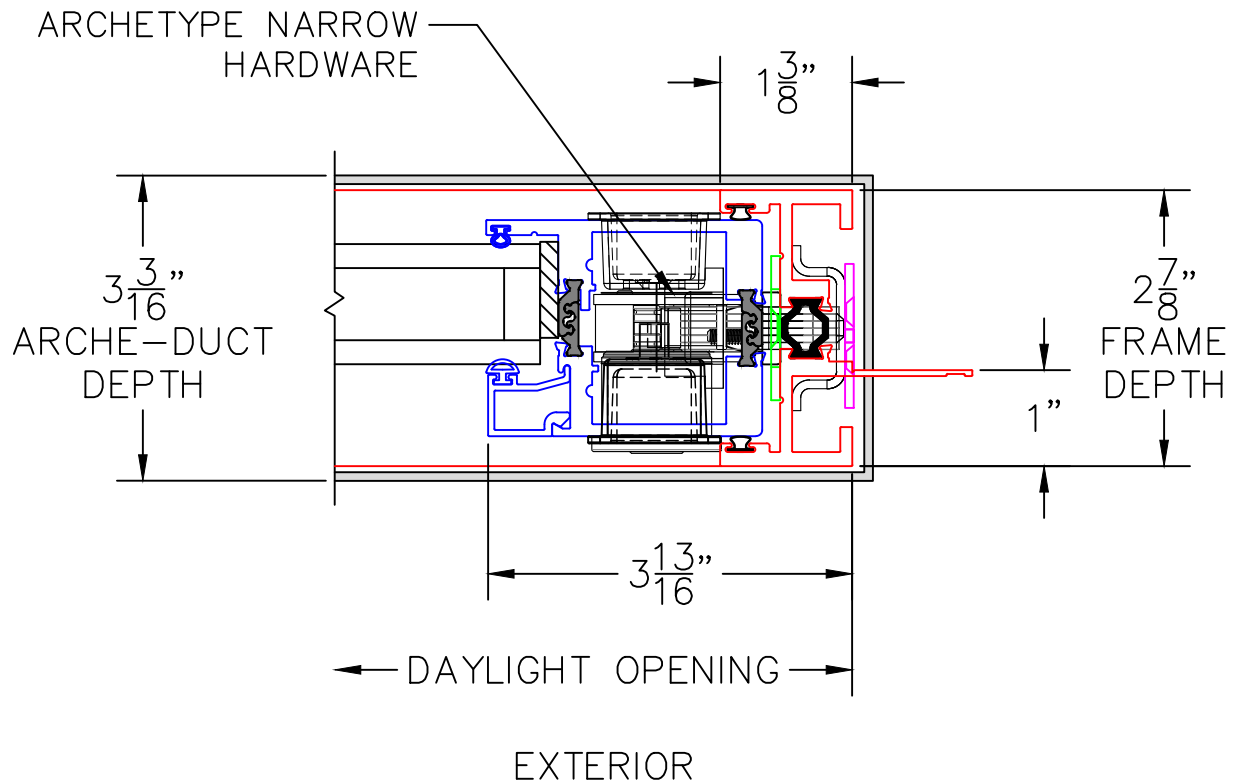

(USE RULER TO SCALE DIMENSIONS IN INCHES)

SCALE: 1/4"

POCKET DOOR DETAILS
1-1/4" INSULATED GLAZING SHOWN
(9/16" SINGLE & 1-1/2" I.G. AVAILABLE)

- GLASS PENETRATION = 9/16"
- NET FRAME HEIGHT INCLUDES ARCHE-DUCT.
- *NET FRAME WIDTH DOES NOT INCLUDE ARCHE-DUCT.
- ARCHE-DUCT EXTENDS 1/4" BEYOND EACH JAMB.
- OPTIONAL SIDE DRAINS AVAILABLE.

0 1 2
(USE RULER TO SCALE DIMENSIONS IN INCHES)
SCALE: 1/2

MULTI-SLIDE DOOR DETAILS
PX DOOR SHOWN WITH
1-1/4" INSULATED GLAZING

0 1 2
(USE RULER TO SCALE DIMENSIONS IN INCHES)
SCALE: 1/2

MULTI-SLIDE DOOR DETAILS
PX DOOR SHOWN WITH
1-1/4" INSULATED GLAZING

3

POCKET JAMB

4

POCKET
INTERLOCKER

EXTERIOR

0 1 2
 (USE RULER TO SCALE DIMENSIONS IN INCHES)
SCALE: 1/2

MULTI-SLIDE DOOR DETAILS
 PX DOOR SHOWN WITH
 1-1/4" INSULATED GLAZING

5

NAIL-ON
 LOCK JAMB

0 1 2
 (USE RULER TO SCALE DIMENSIONS IN INCHES)
SCALE: 1/2

MULTI-SLIDE DOOR DETAILS
 PXIXP DOOR SHOWN WITH
 1-1/4" INSULATED GLAZING

6

MEETING STILES