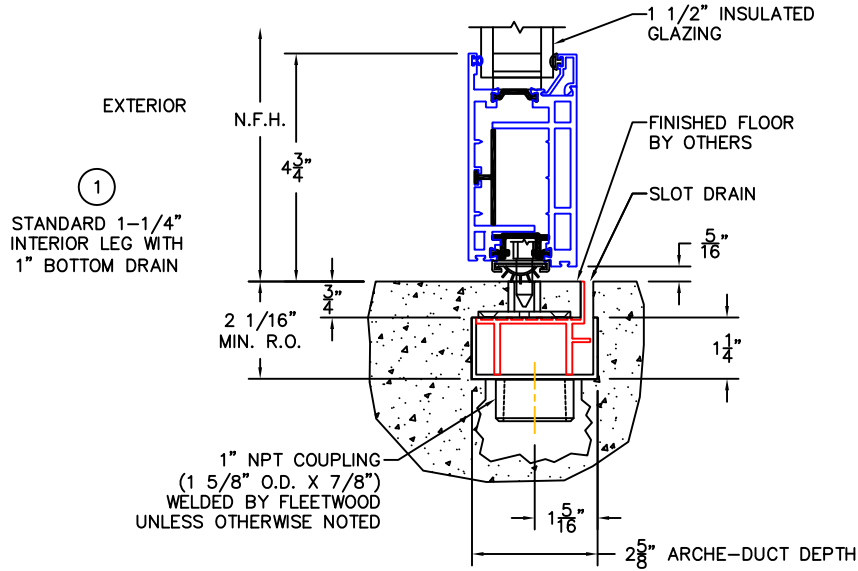

(USE RULER TO SCALE DIMENSIONS IN INCHES)

SCALE: 1/4

ARCHE-DUCT (IN-SWING)
1" & 1-1/2" INSULATED
GLAZING SHOWN

- NET FRAME HEIGHT IS FROM FINISHED FLOOR (DOES NOT INCLUDE ARCHE-DUCT).
- NET FRAME WIDTH DOES NOT INCLUDE ARCHE-DUCT.
- GLASS PENETRATION: 1/2"
- 3/32" VENT FLUSH TOLERANCE IN CLOSED POSITION.