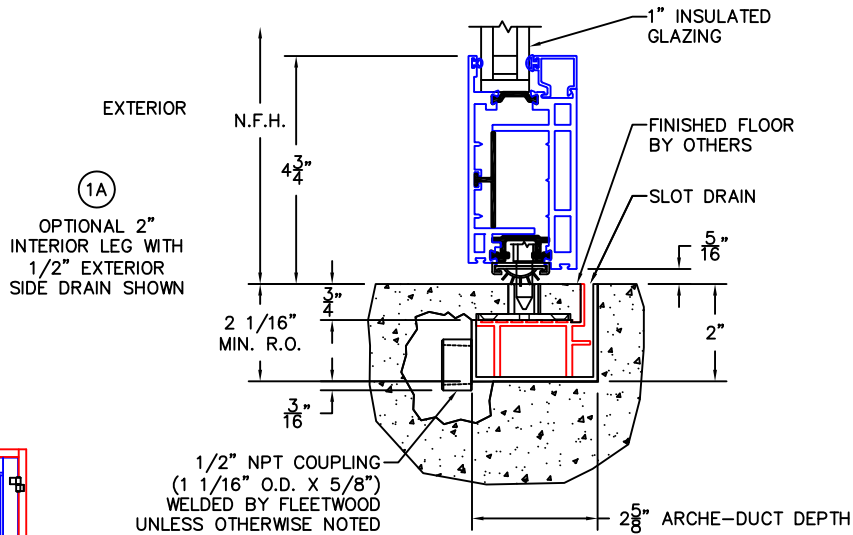

(USE RULER TO SCALE DIMENSIONS IN INCHES)

SCALE: 1/4

ARCHE-DUCT (IN-SWING)
1" & 1-1/2" INSULATED
GLAZING SHOWN

- NET FRAME HEIGHT IS FROM FINISHED FLOOR (DOES NOT INCLUDE ARCHE-DUCT).
- NET FRAME WIDTH DOES NOT INCLUDE ARCHE-DUCT.
- GLASS PENETRATION: 1/2"
- 3/32" VENT FLUSH TOLERANCE IN CLOSED POSITION.