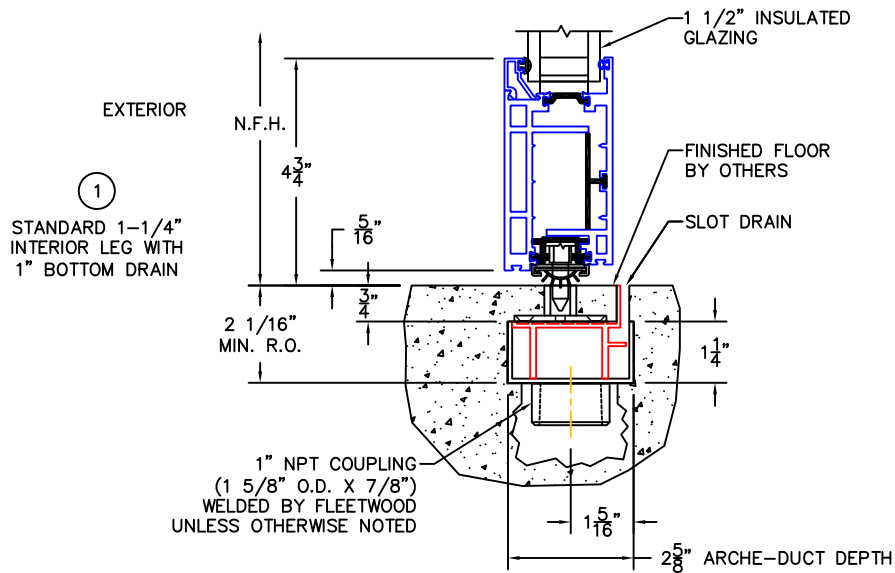

(USE RULER TO SCALE DIMENSIONS IN INCHES)

SCALE: 1/4

ARCHE-DUCT (OUT-SWING) 1" & 1-1/2" INSULATED GLAZING SHOWN

- NET FRAME HEIGHT IS FROM FINISHED FLOOR (DOES NOT INCLUDE ARCHE-DUCT).
- NET FRAME WIDTH DOES NOT INCLUDE ARCHE-DUCT.
- GLASS PENETRATION: 1/2"
- 3/32" VENT FLUSH TOLERANCE IN CLOSED POSITION.