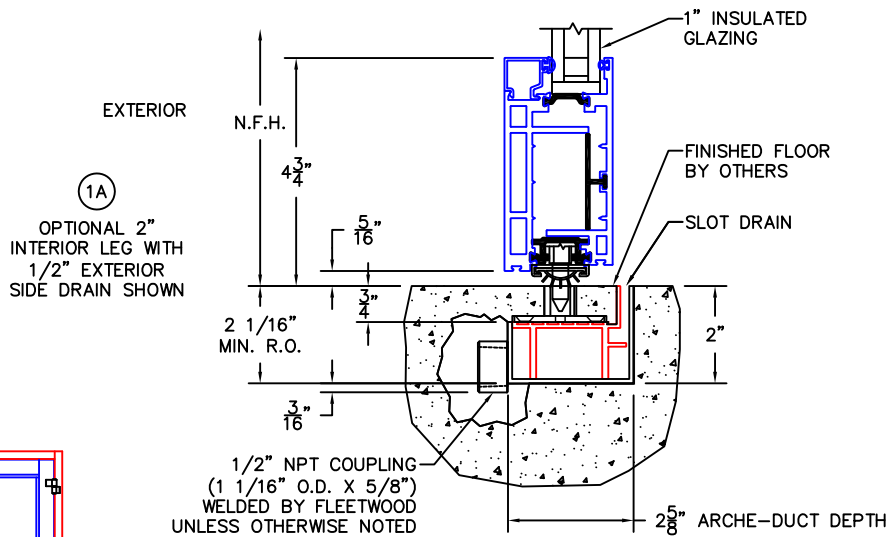

(USE RULER TO SCALE DIMENSIONS IN INCHES)

SCALE: 1/4

ARCHE-DUCT (OUT-SWING) 1" & 1-1/2" INSULATED GLAZING SHOWN

- NET FRAME HEIGHT IS FROM FINISHED FLOOR (DOES NOT INCLUDE ARCHE-DUCT).
- NET FRAME WIDTH DOES NOT INCLUDE ARCHE-DUCT.
- GLASS PENETRATION: 1/2"
- 3/32" VENT FLUSH TOLERANCE IN CLOSED POSITION.