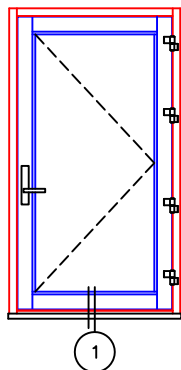

(USE RULER TO SCALE DIMENSIONS IN INCHES)

SCALE: 1/4

ARCHE-DUCT (OUT-SWING) 1" & 1-1/2" INSULATED GLAZING SHOWN

- NET FRAME HEIGHT IS FROM FINISHED FLOOR (DOES NOT INCLUDE ARCHE-DUCT).
- NET FRAME WIDTH DOES NOT INCLUDE ARCHE-DUCT.
- GLASS PENETRATION: 1/2"
- 3/32" VENT FLUSH TOLERANCE IN CLOSED POSITION.