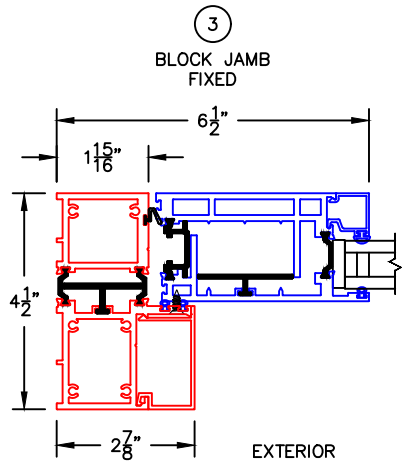

(USE RULER TO SCALE DIMENSIONS IN INCHES)

SCALE: 1/4

IN-SWING WIDE STYLE FIXED LITE  
1" & 1-1/2" INSULATED & 9/16" SINGLE  
GLAZING SHOWN

-GLASS PENETRATION: 1/2"  
-EXTERIOR RATED PRODUCTS HAVE WEEP SLOTS ON HORIZONTAL SILLS.

0 0.5 1  
(USE RULER TO SCALE DIMENSIONS IN INCHES)  
**SCALE: FULL**

IN-SWING WIDE STYLE FIXED LITE DETAIL  
1" INSULATED GLAZING SHOWN

①  
BLOCK  
HEAD  
  
EXTERIOR

0 0.5 1  
 (USE RULER TO SCALE DIMENSIONS IN INCHES)  
**SCALE: FULL**

IN-SWING WIDE STYLE FIXED LITE DETAIL  
 1-1/2" INSULATED GLAZING SHOWN

## IN-SWING WIDE STYLE FIXED LITE DETAIL 1" INSULATED GLAZING SHOWN

0 0.5 1  
(USE RULER TO SCALE DIMENSIONS IN INCHES)  
**SCALE: FULL**

0 0.5 1 1.5 2  
(USE RULER TO SCALE DIMENSIONS IN INCHES)  
**SCALE: 3/4**