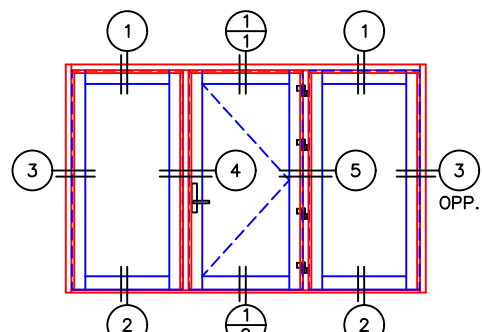

(USE RULER TO SCALE DIMENSIONS IN INCHES)

SCALE: 1/4

IN-SWING WIDE STYLE FIXED LITE  
1" & 1-1/2" INSULATED & 9/16" SINGLE  
GLAZING SHOWN

-GLASS PENETRATION: 1/2"  
-EXTERIOR RATED PRODUCTS HAVE WEEP SLOTS ON HORIZONTAL SILLS.

0 0.5 1  
(USE RULER TO SCALE DIMENSIONS IN INCHES)  
**SCALE: FULL**

IN-SWING WIDE STYLE FIXED LITE DETAIL  
1" INSULATED GLAZING SHOWN

①  
BLOCK  
HEAD  
  
EXTERIOR

0 0.5 1  
 (USE RULER TO SCALE DIMENSIONS IN INCHES)  
**SCALE: FULL**

## IN-SWING WIDE STYLE FIXED LITE DETAIL 1" INSULATED GLAZING SHOWN

0 0.5 1  
(USE RULER TO SCALE DIMENSIONS IN INCHES)  
**SCALE: FULL**

0 0.5 1 1.5 2  
(USE RULER TO SCALE DIMENSIONS IN INCHES)  
**SCALE: 3/4**

## IN-SWING WIDE STYLE FIXED LITE DETAIL 1" INSULATED GLAZING SHOWN

IN-SWING WIDE STYLE FIXED LITE DETAIL  
1" INSULATED & 9/16" SINGLE GLAZING SHOWN

0 0.5 1 1.5 2  
(USE RULER TO SCALE DIMENSIONS IN INCHES)  
SCALE: 3/4