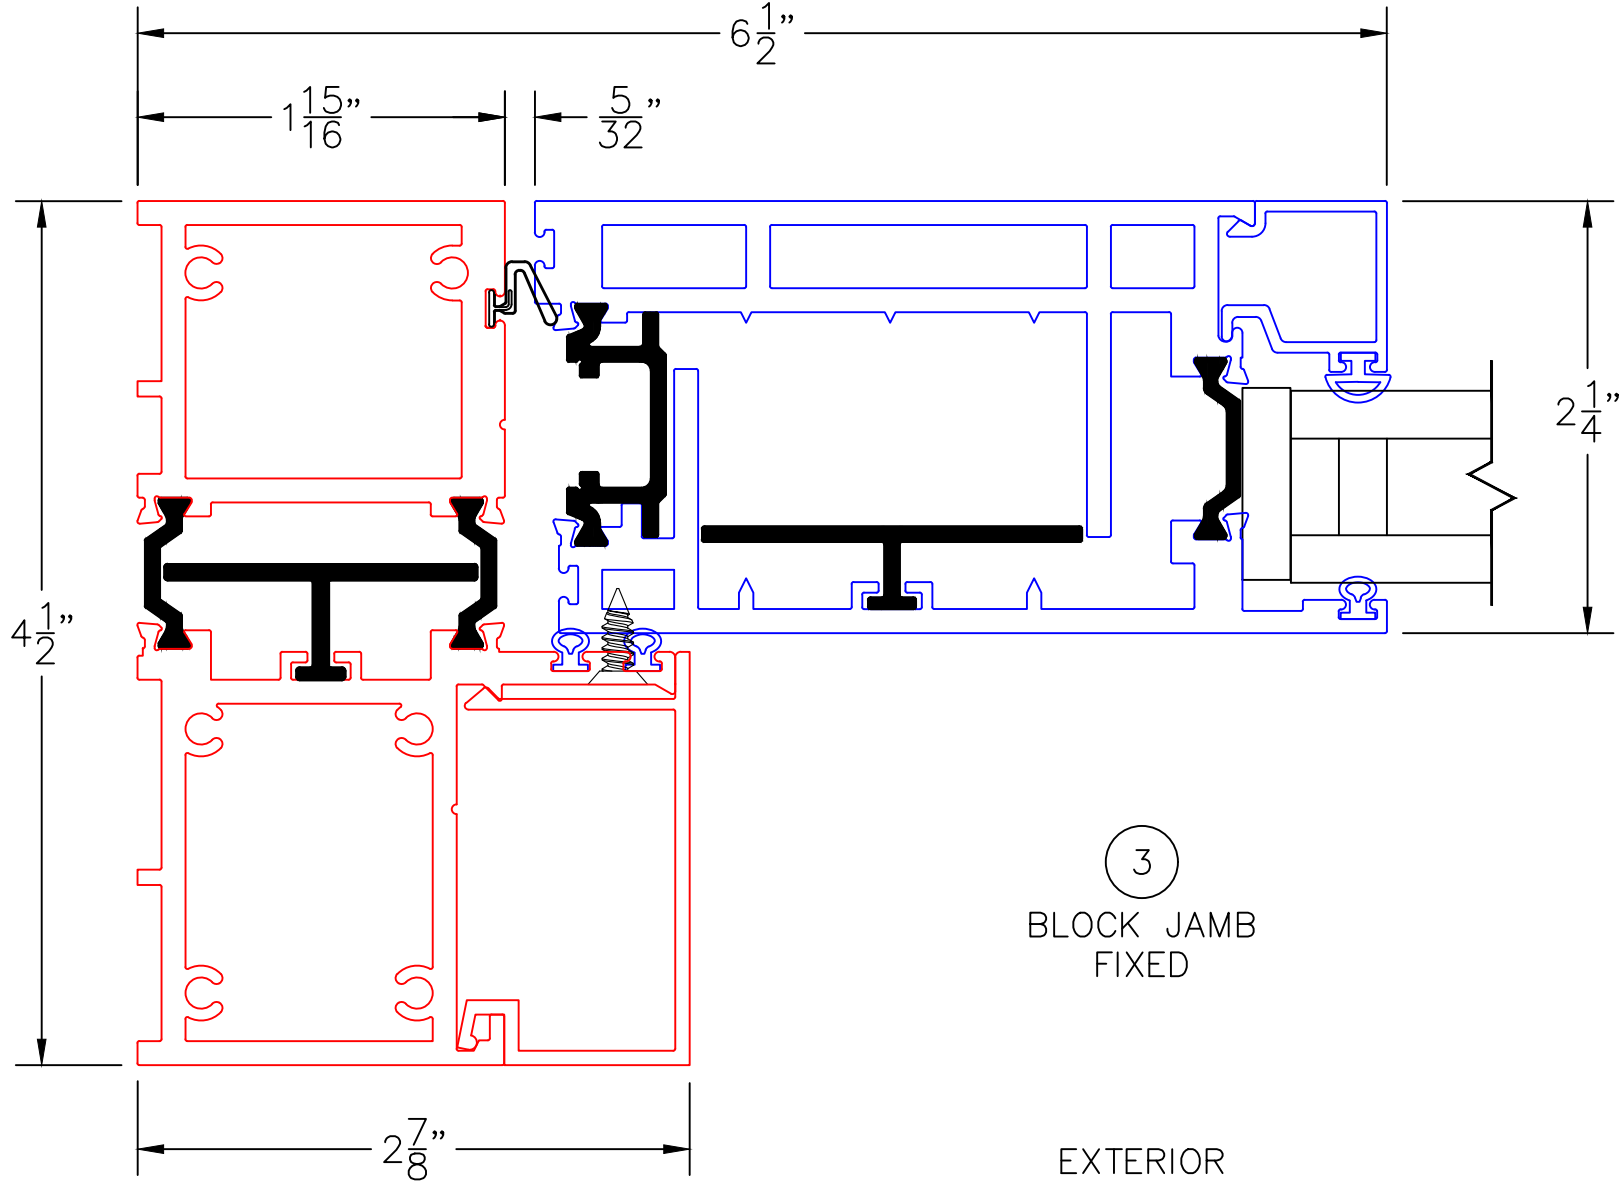

(USE RULER TO SCALE DIMENSIONS IN INCHES)

SCALE: 1/4

IN-SWING WIDE STYLE FIXED LITE  
1" & 1-1/2" INSULATED & 9/16" SINGLE  
GLAZING SHOWN

-GLASS PENETRATION: 1/2"  
-EXTERIOR RATED PRODUCTS HAVE WEEP SLOTS ON HORIZONTAL SILLS.

0 0.5 1  
(USE RULER TO SCALE DIMENSIONS IN INCHES)  
**SCALE: FULL**

IN-SWING WIDE STYLE FIXED LITE DETAIL  
1" INSULATED GLAZING SHOWN

①  
BLOCK  
HEAD  
  
EXTERIOR

0 0.5 1  
 (USE RULER TO SCALE DIMENSIONS IN INCHES)  
**SCALE: FULL**

IN-SWING WIDE STYLE FIXED LITE DETAIL  
 1-1/2" INSULATED GLAZING SHOWN

## IN-SWING WIDE STYLE FIXED LITE DETAIL 1" INSULATED GLAZING SHOWN

0 0.5 1  
(USE RULER TO SCALE DIMENSIONS IN INCHES)  
**SCALE: FULL**

0 0.5 1 1.5 2  
(USE RULER TO SCALE DIMENSIONS IN INCHES)  
**SCALE: 3/4**