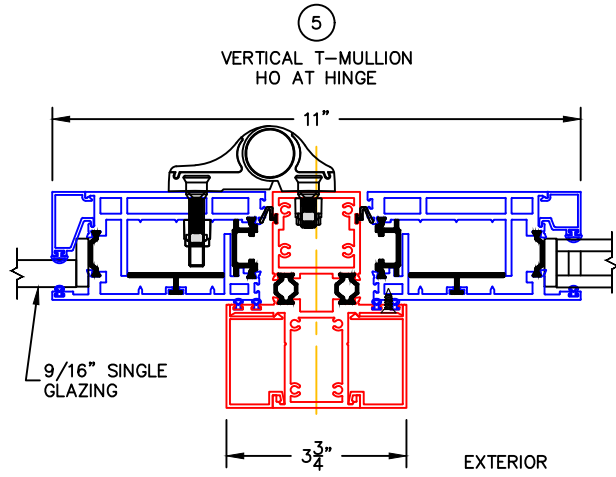

(USE RULER TO SCALE DIMENSIONS IN INCHES)

SCALE: 1/4

IN-SWING WIDE STYLE FIXED LITE  
1" & 1-1/2" INSULATED & 9/16" SINGLE  
GLAZING SHOWN

-GLASS PENETRATION: 1/2"  
-EXTERIOR RATED PRODUCTS HAVE WEEP SLOTS ON HORIZONTAL SILLS.

0 0.5 1  
(USE RULER TO SCALE DIMENSIONS IN INCHES)  
**SCALE: FULL**

IN-SWING WIDE STYLE FIXED LITE DETAIL  
1" INSULATED GLAZING SHOWN

①  
BLOCK  
HEAD  
  
EXTERIOR

0 0.5 1  
 (USE RULER TO SCALE DIMENSIONS IN INCHES)  
**SCALE: FULL**

IN-SWING WIDE STYLE FIXED LITE DETAIL  
 1-1/2" INSULATED GLAZING SHOWN

## IN-SWING WIDE STYLE FIXED LITE DETAIL 1" INSULATED GLAZING SHOWN

0 0.5 1  
(USE RULER TO SCALE DIMENSIONS IN INCHES)  
**SCALE: FULL**

0 0.5 1 1.5 2  
(USE RULER TO SCALE DIMENSIONS IN INCHES)  
**SCALE: 3/4**