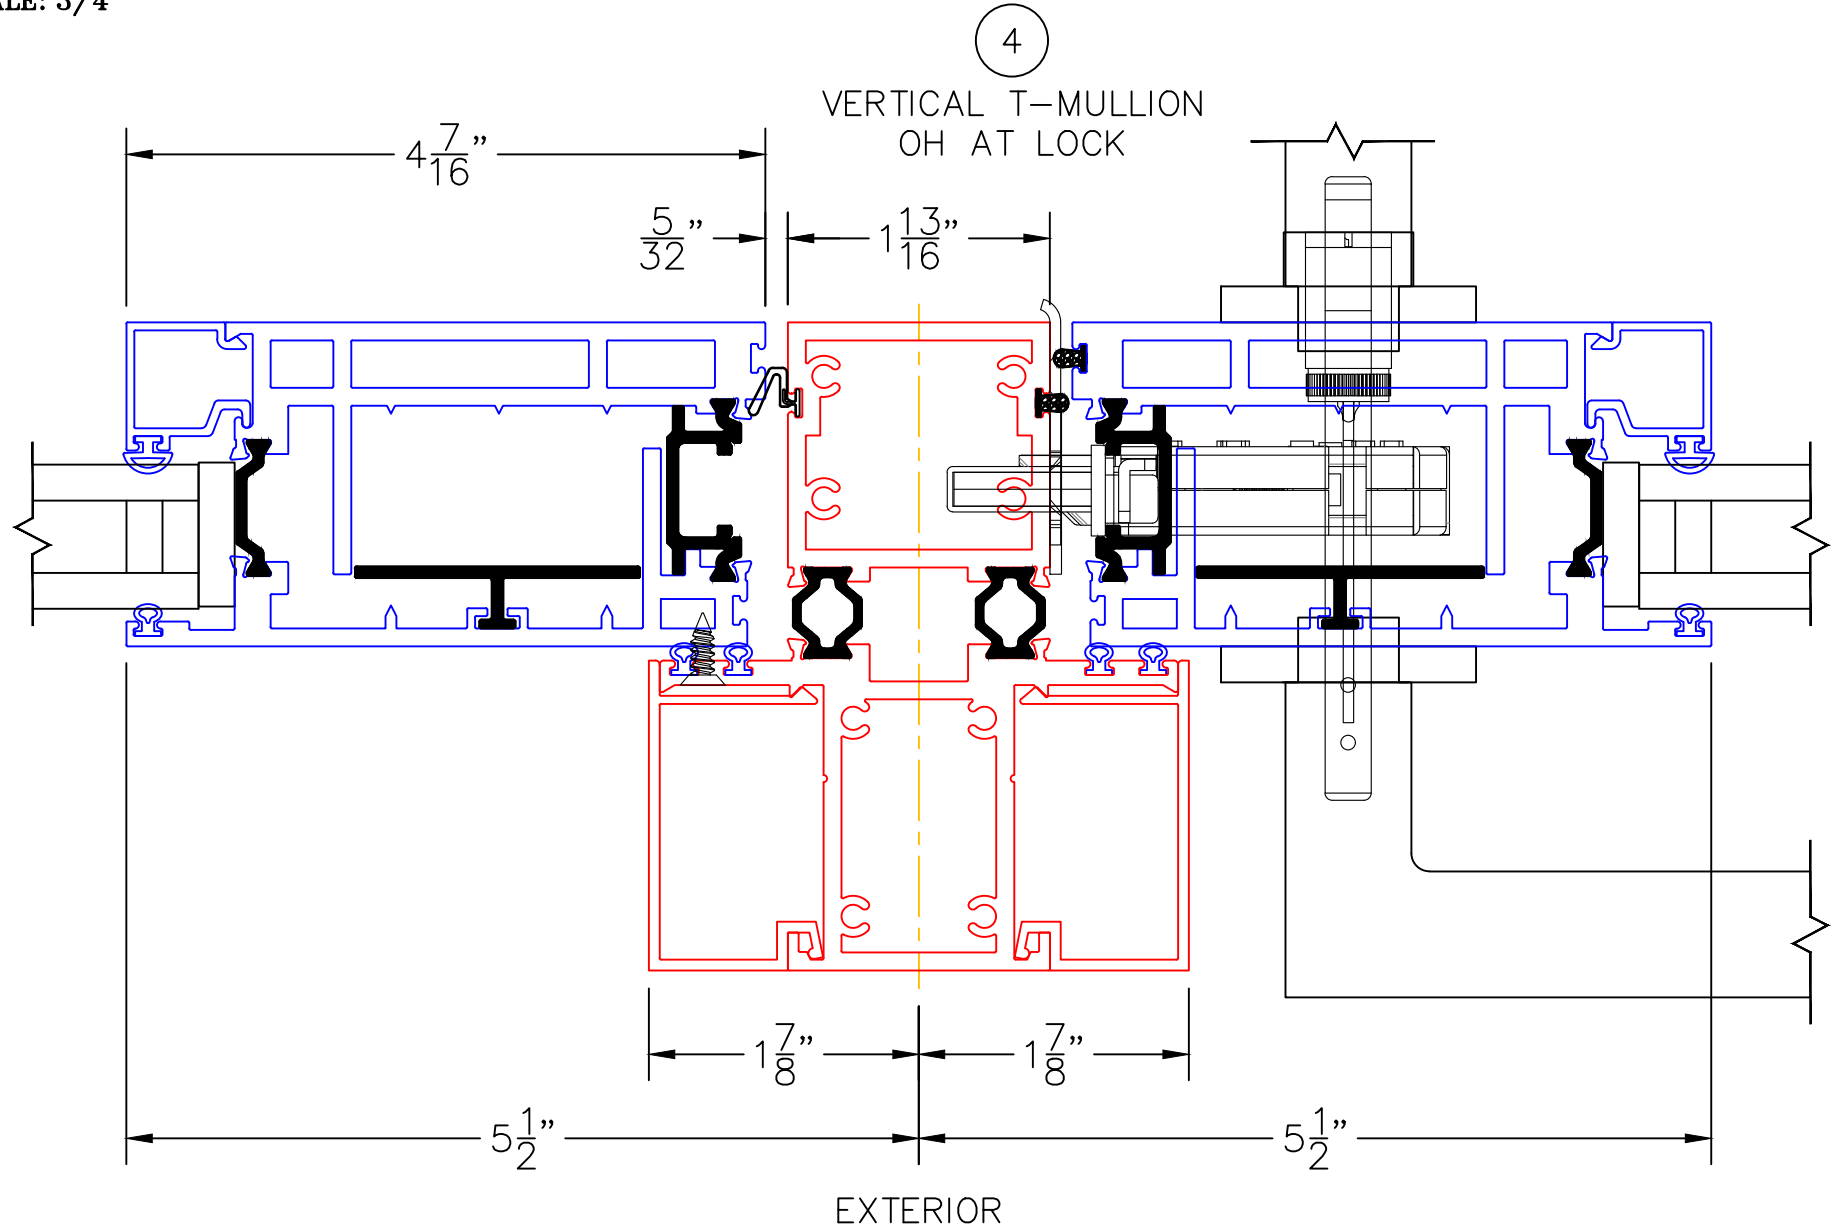

(USE RULER TO SCALE DIMENSIONS IN INCHES)

SCALE: 1/4

IN-SWING WIDE STYLE FIXED LITE  
1" & 1-1/2" INSULATED & 9/16" SINGLE  
GLAZING SHOWN

-GLASS PENETRATION: 1/2"  
-EXTERIOR RATED PRODUCTS HAVE WEEP SLOTS ON HORIZONTAL SILLS.

IN-SWING WIDE STYLE FIXED LITE DETAIL  
 1-1/2" INSULATED GLAZING SHOWN

## IN-SWING WIDE STYLE FIXED LITE DETAIL 1" INSULATED GLAZING SHOWN

0 0.5 1  
(USE RULER TO SCALE DIMENSIONS IN INCHES)  
**SCALE: FULL**

0 0.5 1 1.5 2  
(USE RULER TO SCALE DIMENSIONS IN INCHES)  
**SCALE: 3/4**

## IN-SWING WIDE STYLE FIXED LITE DETAIL 1" INSULATED GLAZING SHOWN

IN-SWING WIDE STYLE FIXED LITE DETAIL  
1" INSULATED & 9/16" SINGLE GLAZING SHOWN

0 0.5 1 1.5 2  
(USE RULER TO SCALE DIMENSIONS IN INCHES)  
SCALE: 3/4