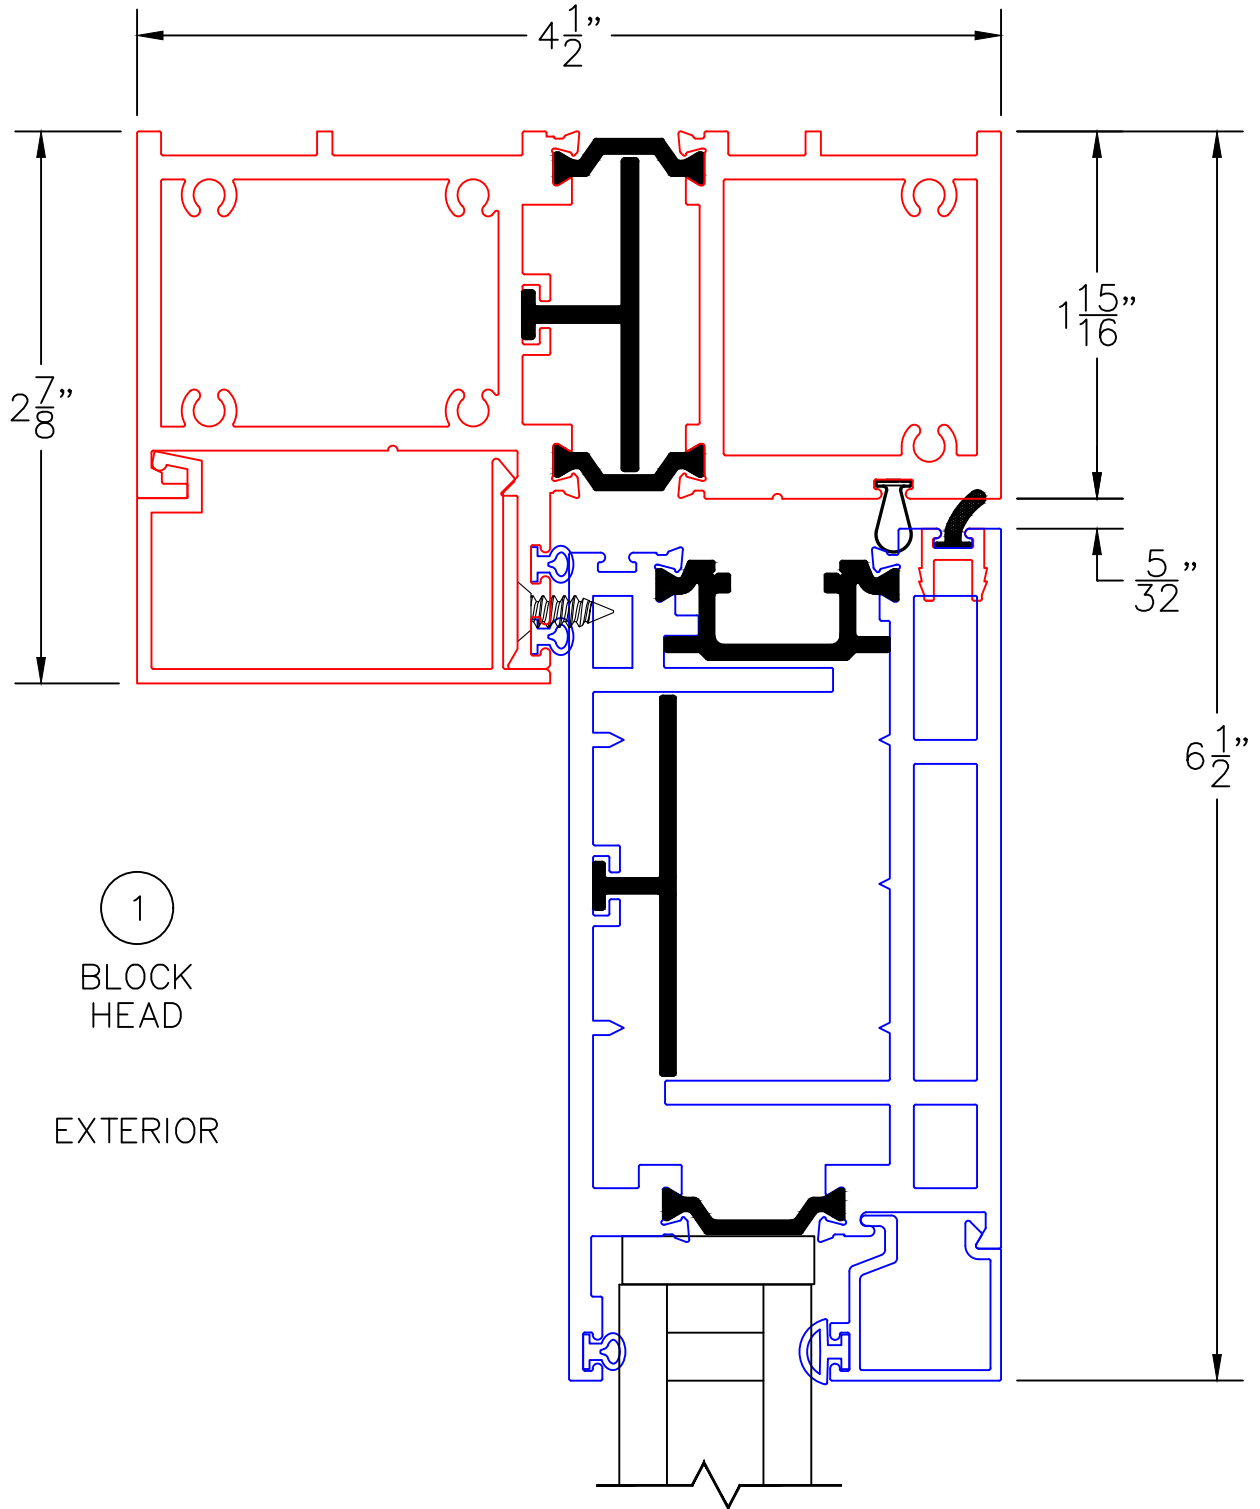

(USE RULER TO SCALE DIMENSIONS IN INCHES)

SCALE: 1/4

IN-SWING WIDE STYLE FIXED LITE  
1" & 1-1/2" INSULATED & 9/16" SINGLE  
GLAZING SHOWN

-GLASS PENETRATION: 1/2"  
-EXTERIOR RATED PRODUCTS HAVE WEEP SLOTS ON HORIZONTAL SILLS.

0 0.5 1  
(USE RULER TO SCALE DIMENSIONS IN INCHES)  
**SCALE: FULL**

IN-SWING WIDE STYLE FIXED LITE DETAIL  
1" INSULATED GLAZING SHOWN

①  
BLOCK  
HEAD  
  
EXTERIOR

0 0.5 1  
 (USE RULER TO SCALE DIMENSIONS IN INCHES)  
**SCALE: FULL**

IN-SWING WIDE STYLE FIXED LITE DETAIL  
 1-1/2" INSULATED GLAZING SHOWN

## IN-SWING WIDE STYLE FIXED LITE DETAIL 1" INSULATED GLAZING SHOWN

0 0.5 1  
(USE RULER TO SCALE DIMENSIONS IN INCHES)  
**SCALE: FULL**

0 0.5 1 1.5 2  
(USE RULER TO SCALE DIMENSIONS IN INCHES)  
**SCALE: 3/4**