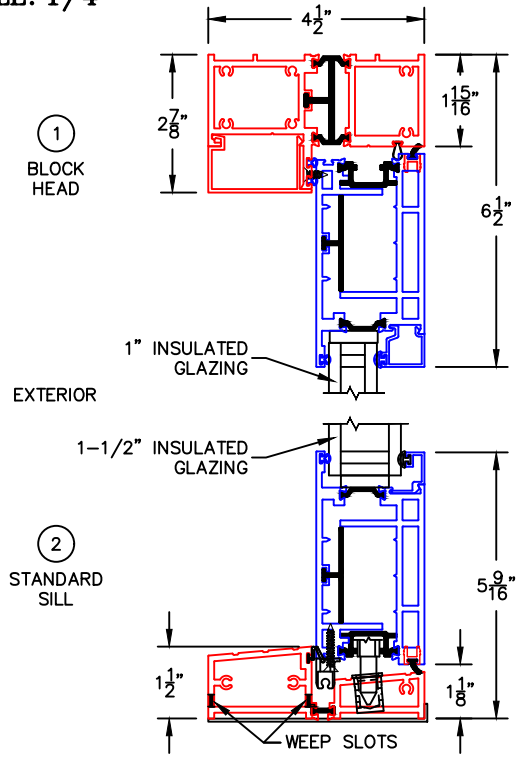

(USE RULER TO SCALE DIMENSIONS IN INCHES)

SCALE: 1/4

IN-SWING WIDE STYLE FIXED LITE  
1" & 1-1/2" INSULATED & 9/16" SINGLE  
GLAZING SHOWN

-GLASS PENETRATION: 1/2"  
-EXTERIOR RATED PRODUCTS HAVE WEEP SLOTS ON HORIZONTAL SILLS.

0 0.5 1  
(USE RULER TO SCALE DIMENSIONS IN INCHES)  
**SCALE: FULL**

IN-SWING WIDE STYLE FIXED LITE DETAIL  
1" INSULATED GLAZING SHOWN

①  
BLOCK  
HEAD  
  
EXTERIOR

0 0.5 1  
 (USE RULER TO SCALE DIMENSIONS IN INCHES)  
**SCALE: FULL**

IN-SWING WIDE STYLE FIXED LITE DETAIL  
 1-1/2" INSULATED GLAZING SHOWN

## IN-SWING WIDE STYLE FIXED LITE DETAIL 1" INSULATED GLAZING SHOWN

0 0.5 1  
(USE RULER TO SCALE DIMENSIONS IN INCHES)  
**SCALE: FULL**

0 0.5 1 1.5 2  
(USE RULER TO SCALE DIMENSIONS IN INCHES)  
**SCALE: 3/4**