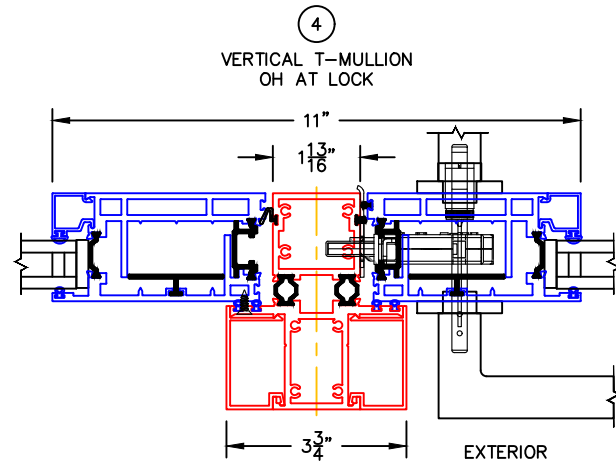

(USE RULER TO SCALE DIMENSIONS IN INCHES)

SCALE: 1/4

IN-SWING WIDE STYLE FIXED LITE  
1" & 1-1/2" INSULATED & 9/16" SINGLE  
GLAZING SHOWN

-GLASS PENETRATION: 1/2"  
-EXTERIOR RATED PRODUCTS HAVE WEEP SLOTS ON HORIZONTAL SILLS.

0 0.5 1  
(USE RULER TO SCALE DIMENSIONS IN INCHES)  
**SCALE: FULL**

IN-SWING WIDE STYLE FIXED LITE DETAIL  
1" INSULATED GLAZING SHOWN

①  
BLOCK  
HEAD  
  
EXTERIOR

0 0.5 1  
 (USE RULER TO SCALE DIMENSIONS IN INCHES)  
**SCALE: FULL**

IN-SWING WIDE STYLE FIXED LITE DETAIL  
 1-1/2" INSULATED GLAZING SHOWN

## IN-SWING WIDE STYLE FIXED LITE DETAIL 1" INSULATED GLAZING SHOWN

0 0.5 1  
(USE RULER TO SCALE DIMENSIONS IN INCHES)  
**SCALE: FULL**

0 0.5 1 1.5 2  
(USE RULER TO SCALE DIMENSIONS IN INCHES)  
**SCALE: 3/4**