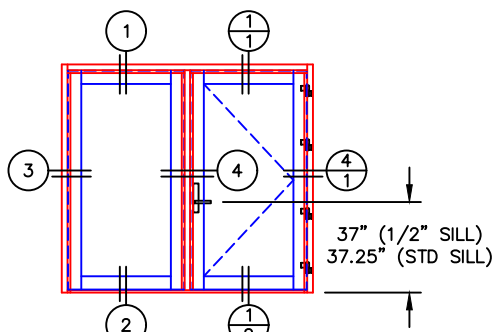

(USE RULER TO SCALE DIMENSIONS IN INCHES)

SCALE: 1/4

IN-SWING WIDE STYLE FIXED LITE  
1" & 1-1/2" INSULATED & 9/16" SINGLE  
GLAZING SHOWN

-GLASS PENETRATION: 1/2"  
-EXTERIOR RATED PRODUCTS HAVE WEEP SLOTS ON HORIZONTAL SILLS.

0 0.5 1  
(USE RULER TO SCALE DIMENSIONS IN INCHES)  
**SCALE: FULL**

IN-SWING WIDE STYLE FIXED LITE DETAIL  
1" INSULATED GLAZING SHOWN

①  
BLOCK  
HEAD  
  
EXTERIOR

0 0.5 1  
 (USE RULER TO SCALE DIMENSIONS IN INCHES)  
**SCALE: FULL**

## IN-SWING WIDE STYLE FIXED LITE DETAIL 1" INSULATED GLAZING SHOWN

0 0.5 1  
(USE RULER TO SCALE DIMENSIONS IN INCHES)  
**SCALE: FULL**

0 0.5 1 1.5 2  
(USE RULER TO SCALE DIMENSIONS IN INCHES)  
**SCALE: 3/4**

## IN-SWING WIDE STYLE FIXED LITE DETAIL 1" INSULATED GLAZING SHOWN

IN-SWING WIDE STYLE FIXED LITE DETAIL  
1" INSULATED & 9/16" SINGLE GLAZING SHOWN

0 0.5 1 1.5 2  
(USE RULER TO SCALE DIMENSIONS IN INCHES)  
SCALE: 3/4