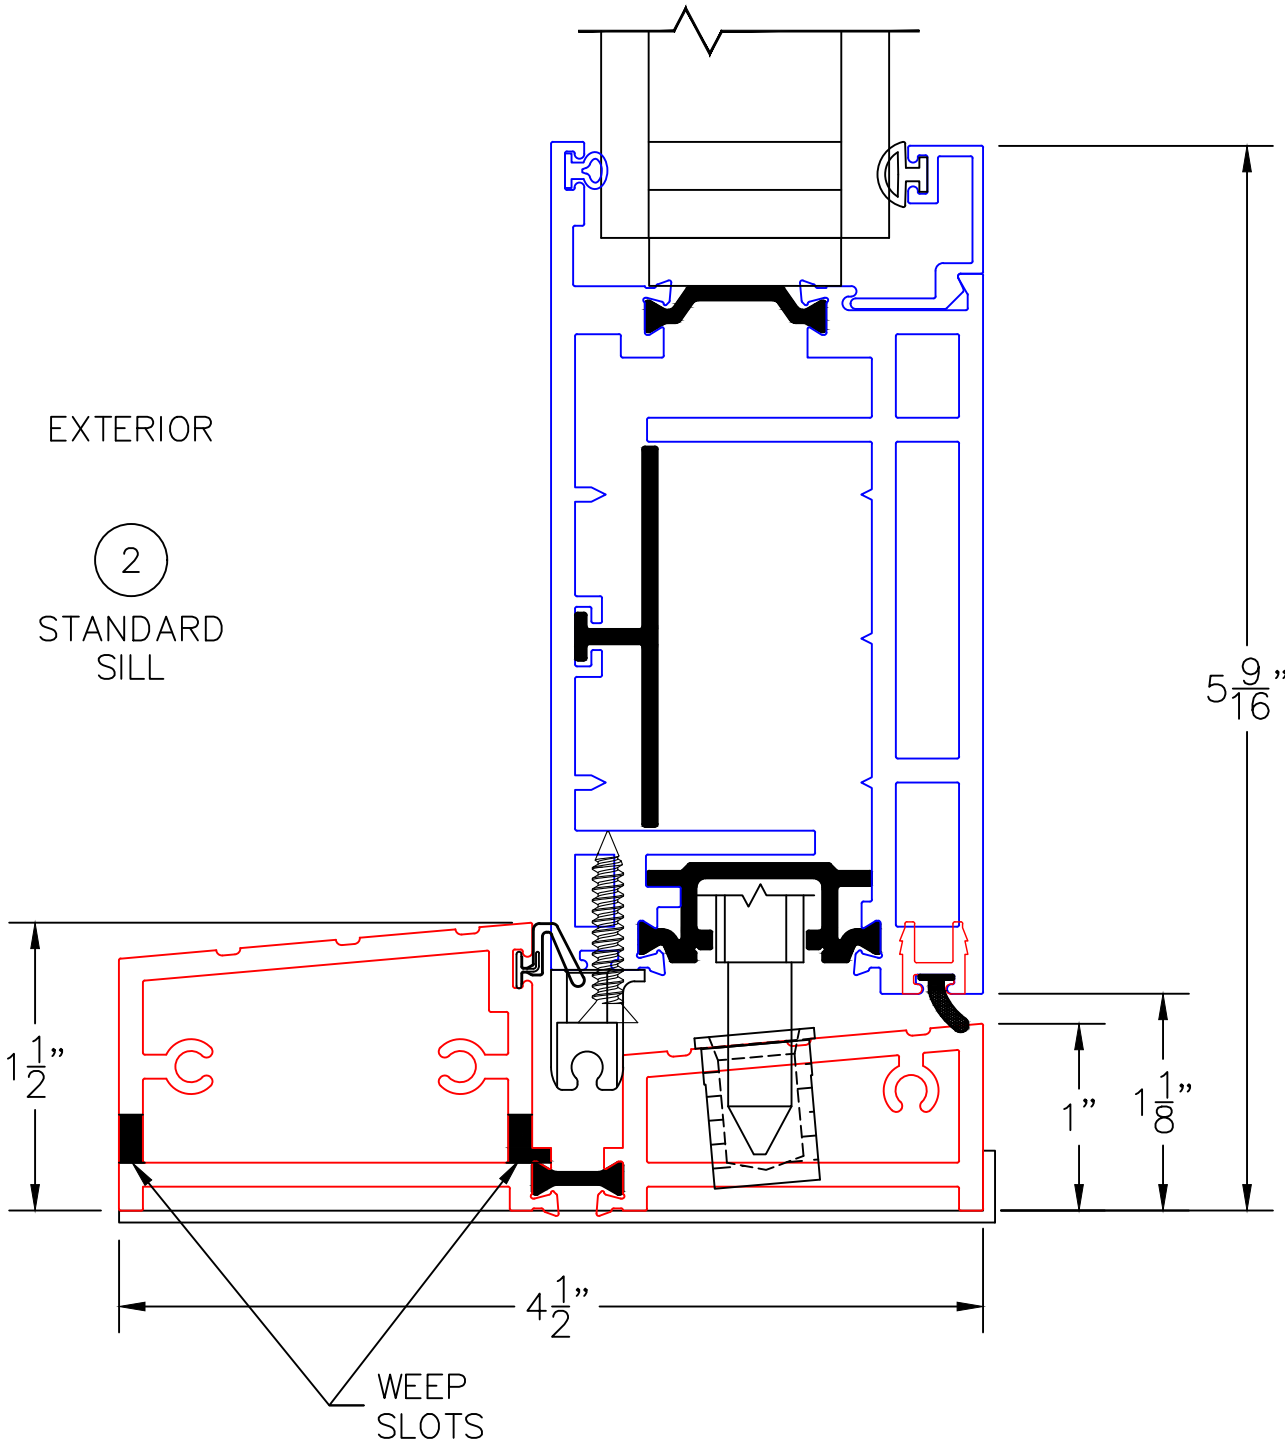

(USE RULER TO SCALE DIMENSIONS IN INCHES)

SCALE: 1/4

IN-SWING WIDE STYLE FIXED LITE  
1" & 1-1/2" INSULATED & 9/16" SINGLE  
GLAZING SHOWN

-GLASS PENETRATION: 1/2"  
-EXTERIOR RATED PRODUCTS HAVE WEEP SLOTS ON HORIZONTAL SILLS.

0 0.5 1  
(USE RULER TO SCALE DIMENSIONS IN INCHES)  
**SCALE: FULL**

IN-SWING WIDE STYLE FIXED LITE DETAIL  
1" INSULATED GLAZING SHOWN

①  
BLOCK  
HEAD  
  
EXTERIOR

0 0.5 1  
 (USE RULER TO SCALE DIMENSIONS IN INCHES)  
**SCALE: FULL**

IN-SWING WIDE STYLE FIXED LITE DETAIL  
 1-1/2" INSULATED GLAZING SHOWN

## IN-SWING WIDE STYLE FIXED LITE DETAIL 1" INSULATED GLAZING SHOWN

0 0.5 1  
(USE RULER TO SCALE DIMENSIONS IN INCHES)  
**SCALE: FULL**

0 0.5 1 1.5 2  
(USE RULER TO SCALE DIMENSIONS IN INCHES)  
**SCALE: 3/4**