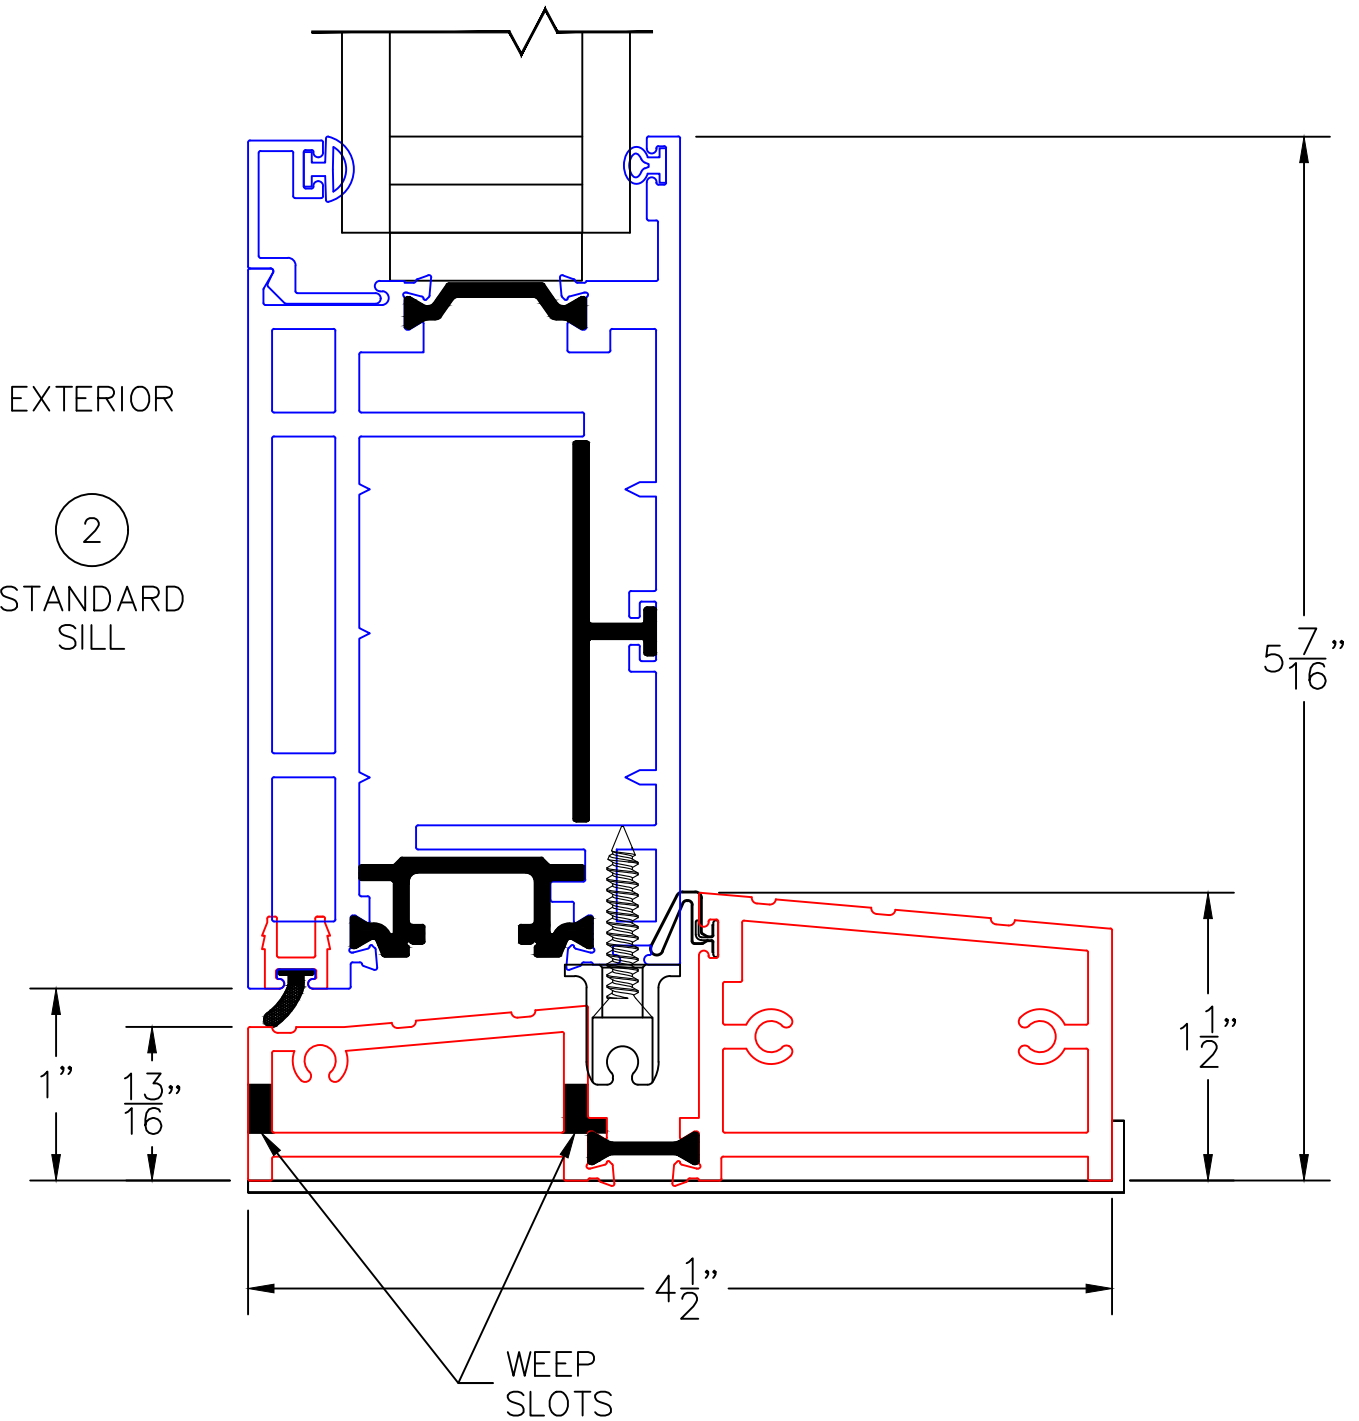

(USE RULER TO SCALE DIMENSIONS IN INCHES)

SCALE: 1/4"

WIDE STYLE FIXED LITE
1" & 1-1/2" INSULATED & 9/16" SINGLE
GLAZING SHOWN

-GLASS PENETRATION: 1/2"
-EXTERIOR RATED PRODUCTS HAVE WEEP SLOTS ON HORIZONTAL SILLS.

0 0.5 1
 (USE RULER TO SCALE DIMENSIONS IN INCHES)
SCALE: FULL

WIDE STYLE FIXED LITE DETAIL
 1" INSULATED GLAZING SHOWN

0 0.5 1
(USE RULER TO SCALE DIMENSIONS IN INCHES)

SCALE: FULL

WIDE STYLE FIXED LITE DETAIL
1-1/2" INSULATED GLAZING SHOWN

0 0.5 1
(USE RULER TO SCALE DIMENSIONS IN INCHES)
SCALE: FULL

WIDE STYLE FIXED LITE DETAIL
1" INSULATED GLAZING SHOWN

(USE RULER TO SCALE DIMENSIONS IN INCHES)

SCALE: 3/4

4

WIDE STYLE FIXED LITE DETAIL
1" INSULATED GLAZING SHOWN

VERTICAL T-MULLION
OH AT LOCK

0 0.5 1 1.5 2
(USE RULER TO SCALE DIMENSIONS IN INCHES)
SCALE: 3/4

5

WIDE STYLE FIXED LITE DETAIL
1" INSULATED & 9/16" SINGLE
GLAZING SHOWN

VERTICAL T-MULLION
HO AT HINGE