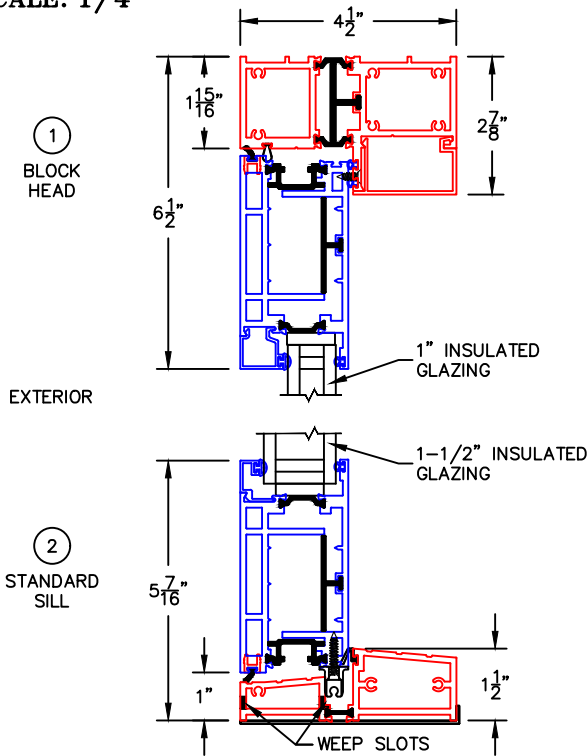

(USE RULER TO SCALE DIMENSIONS IN INCHES)

SCALE: 1/4"

WIDE STYLE FIXED LITE
1" & 1-1/2" INSULATED & 9/16" SINGLE
GLAZING SHOWN

-GLASS PENETRATION: 1/2"
-EXTERIOR RATED PRODUCTS HAVE WEEP SLOTS ON HORIZONTAL SILLS.

0 0.5 1
 (USE RULER TO SCALE DIMENSIONS IN INCHES)
SCALE: FULL

WIDE STYLE FIXED LITE DETAIL
 1" INSULATED GLAZING SHOWN

0 0.5 1
(USE RULER TO SCALE DIMENSIONS IN INCHES)

SCALE: FULL

WIDE STYLE FIXED LITE DETAIL
1-1/2" INSULATED GLAZING SHOWN

0 0.5 1
(USE RULER TO SCALE DIMENSIONS IN INCHES)
SCALE: FULL

WIDE STYLE FIXED LITE DETAIL
1" INSULATED GLAZING SHOWN

(USE RULER TO SCALE DIMENSIONS IN INCHES)

SCALE: 3/4

4

WIDE STYLE FIXED LITE DETAIL
1" INSULATED GLAZING SHOWN

VERTICAL T-MULLION
OH AT LOCK

0 0.5 1 1.5 2
(USE RULER TO SCALE DIMENSIONS IN INCHES)
SCALE: 3/4

5

WIDE STYLE FIXED LITE DETAIL
1" INSULATED & 9/16" SINGLE
GLAZING SHOWN

VERTICAL T-MULLION
HO AT HINGE