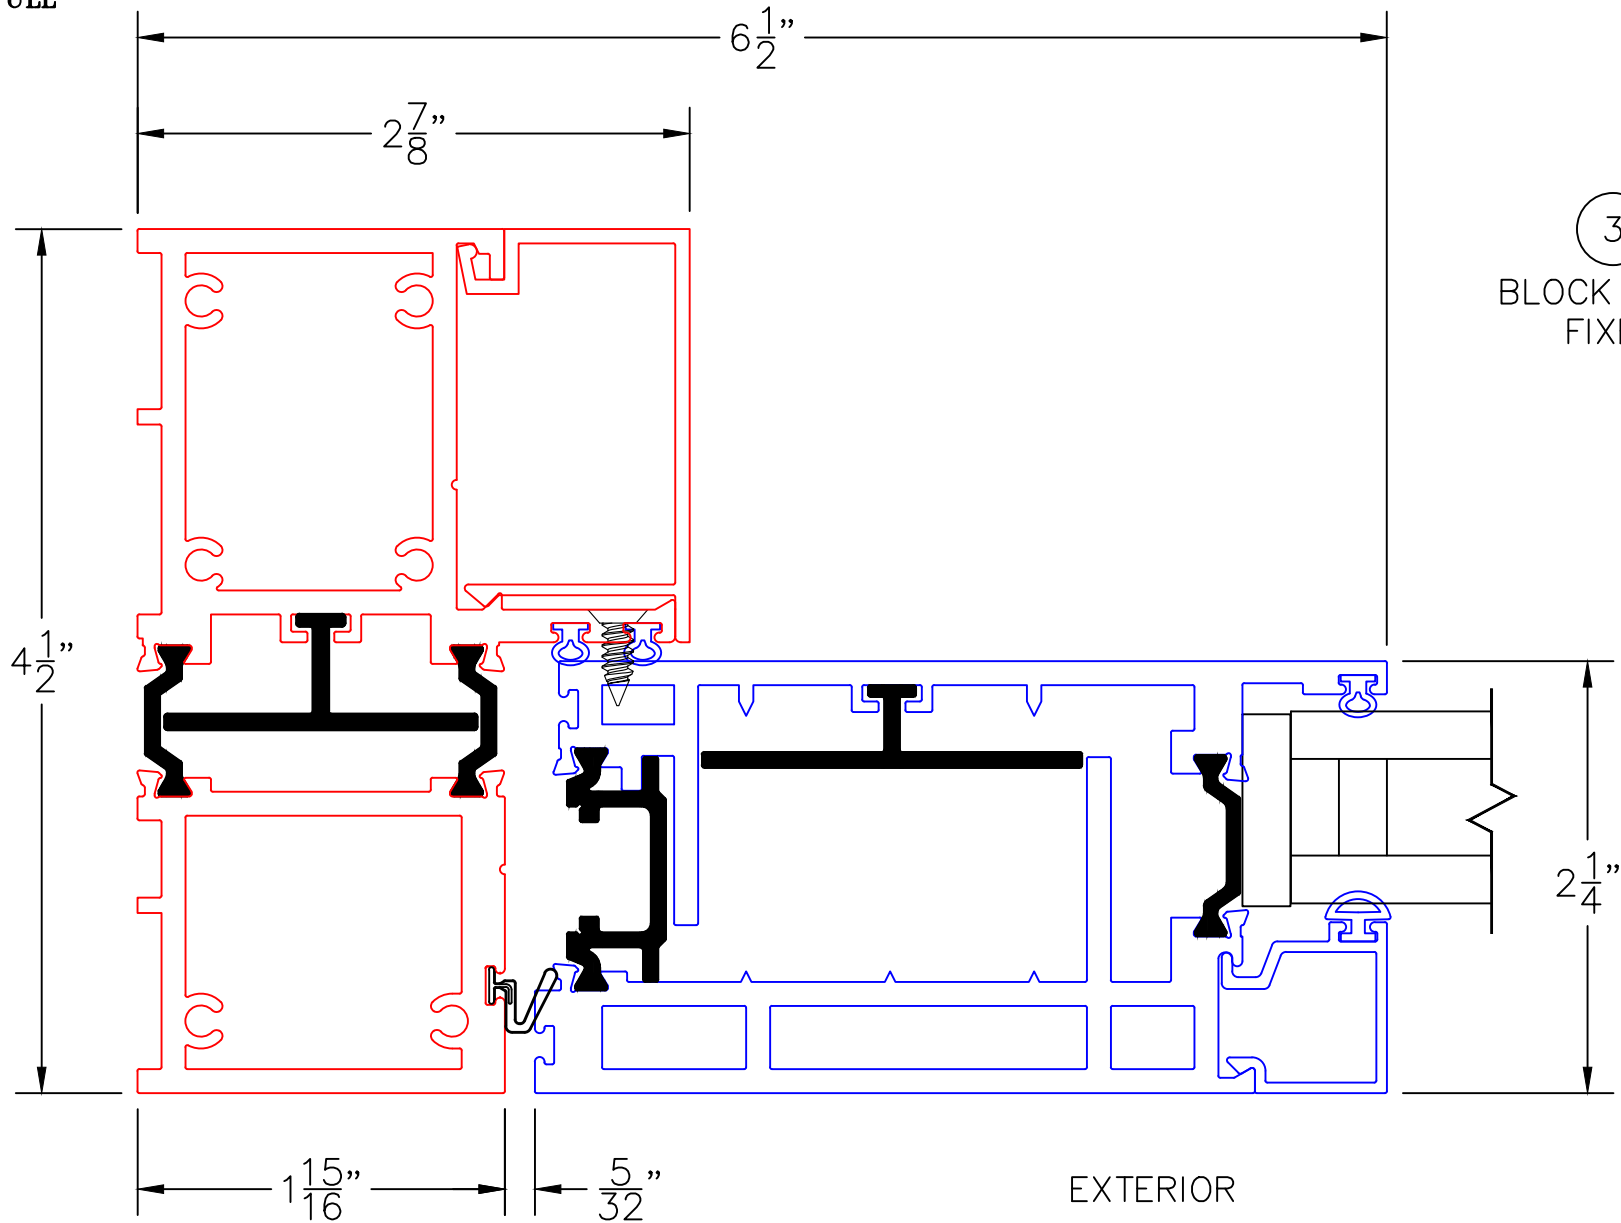

(USE RULER TO SCALE DIMENSIONS IN INCHES)

SCALE: 1/4"

WIDE STYLE FIXED LITE
1" & 1-1/2" INSULATED & 9/16" SINGLE
GLAZING SHOWN

-GLASS PENETRATION: 1/2"
-EXTERIOR RATED PRODUCTS HAVE WEEP SLOTS ON HORIZONTAL SILLS.

0 0.5 1
 (USE RULER TO SCALE DIMENSIONS IN INCHES)
SCALE: FULL

WIDE STYLE FIXED LITE DETAIL
 1" INSULATED GLAZING SHOWN

0 0.5 1
(USE RULER TO SCALE DIMENSIONS IN INCHES)

SCALE: FULL

WIDE STYLE FIXED LITE DETAIL
1-1/2" INSULATED GLAZING SHOWN

0 0.5 1
(USE RULER TO SCALE DIMENSIONS IN INCHES)
SCALE: FULL

WIDE STYLE FIXED LITE DETAIL
1" INSULATED GLAZING SHOWN

(USE RULER TO SCALE DIMENSIONS IN INCHES)

SCALE: 3/4

4

WIDE STYLE FIXED LITE DETAIL
1" INSULATED GLAZING SHOWN

VERTICAL T-MULLION
OH AT LOCK

0 0.5 1 1.5 2
(USE RULER TO SCALE DIMENSIONS IN INCHES)
SCALE: 3/4

5

WIDE STYLE FIXED LITE DETAIL
1" INSULATED & 9/16" SINGLE
GLAZING SHOWN

VERTICAL T-MULLION
HO AT HINGE