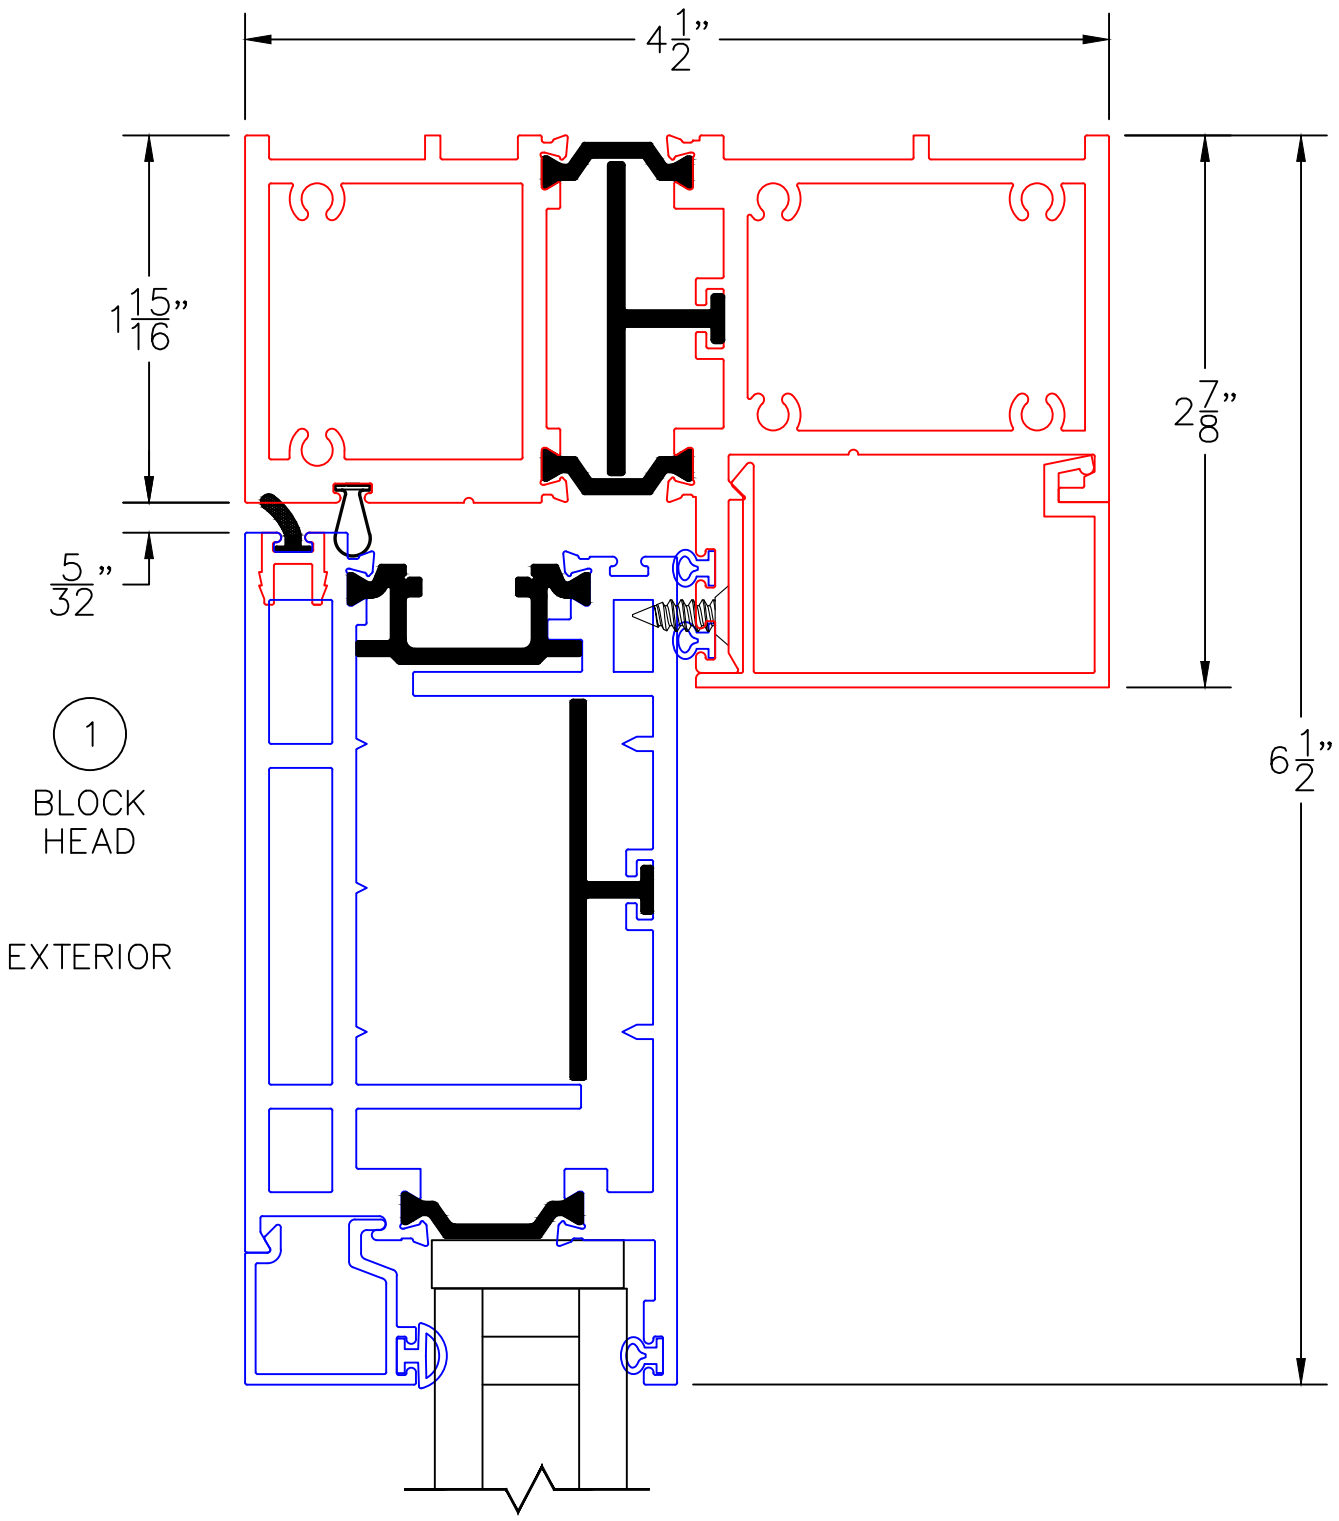

(USE RULER TO SCALE DIMENSIONS IN INCHES)

SCALE: 1/4"

WIDE STYLE FIXED LITE
1" & 1-1/2" INSULATED & 9/16" SINGLE
GLAZING SHOWN

-GLASS PENETRATION: 1/2"
-EXTERIOR RATED PRODUCTS HAVE WEEP SLOTS ON HORIZONTAL SILLS.

0 0.5 1
 (USE RULER TO SCALE DIMENSIONS IN INCHES)
SCALE: FULL

WIDE STYLE FIXED LITE DETAIL
 1" INSULATED GLAZING SHOWN

0 0.5 1
(USE RULER TO SCALE DIMENSIONS IN INCHES)

SCALE: FULL

WIDE STYLE FIXED LITE DETAIL
1-1/2" INSULATED GLAZING SHOWN

0 0.5 1
(USE RULER TO SCALE DIMENSIONS IN INCHES)
SCALE: FULL

WIDE STYLE FIXED LITE DETAIL
1" INSULATED GLAZING SHOWN

(USE RULER TO SCALE DIMENSIONS IN INCHES)

SCALE: 3/4

4

WIDE STYLE FIXED LITE DETAIL
1" INSULATED GLAZING SHOWN

VERTICAL T-MULLION
OH AT LOCK

0 0.5 1 1.5 2
(USE RULER TO SCALE DIMENSIONS IN INCHES)
SCALE: 3/4

5

WIDE STYLE FIXED LITE DETAIL
1" INSULATED & 9/16" SINGLE
GLAZING SHOWN

VERTICAL T-MULLION
HO AT HINGE