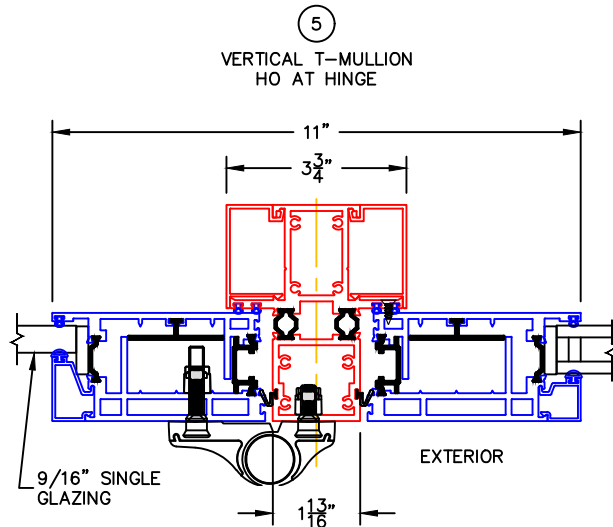

(USE RULER TO SCALE DIMENSIONS IN INCHES)

SCALE: 1/4"

WIDE STYLE FIXED LITE
1" & 1-1/2" INSULATED & 9/16" SINGLE
GLAZING SHOWN

-GLASS PENETRATION: 1/2"
-EXTERIOR RATED PRODUCTS HAVE WEEP SLOTS ON HORIZONTAL SILLS.

0 0.5 1
 (USE RULER TO SCALE DIMENSIONS IN INCHES)
SCALE: FULL

WIDE STYLE FIXED LITE DETAIL
 1" INSULATED GLAZING SHOWN

0 0.5 1
(USE RULER TO SCALE DIMENSIONS IN INCHES)

SCALE: FULL

WIDE STYLE FIXED LITE DETAIL
1-1/2" INSULATED GLAZING SHOWN

0 0.5 1
(USE RULER TO SCALE DIMENSIONS IN INCHES)
SCALE: FULL

WIDE STYLE FIXED LITE DETAIL
1" INSULATED GLAZING SHOWN

(USE RULER TO SCALE DIMENSIONS IN INCHES)

SCALE: 3/4

4

WIDE STYLE FIXED LITE DETAIL
1" INSULATED GLAZING SHOWN

VERTICAL T-MULLION
OH AT LOCK

0 0.5 1 1.5 2
(USE RULER TO SCALE DIMENSIONS IN INCHES)
SCALE: 3/4

5

WIDE STYLE FIXED LITE DETAIL
1" INSULATED & 9/16" SINGLE
GLAZING SHOWN

VERTICAL T-MULLION
HO AT HINGE