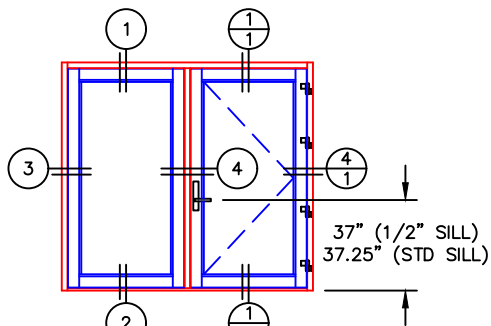

(USE RULER TO SCALE DIMENSIONS IN INCHES)

SCALE: 1/4"

WIDE STYLE FIXED LITE
1" & 1-1/2" INSULATED & 9/16" SINGLE
GLAZING SHOWN

-GLASS PENETRATION: 1/2"
-EXTERIOR RATED PRODUCTS HAVE WEEP SLOTS ON HORIZONTAL SILLS.

0 0.5 1
 (USE RULER TO SCALE DIMENSIONS IN INCHES)
SCALE: FULL

WIDE STYLE FIXED LITE DETAIL
 1" INSULATED GLAZING SHOWN

0 0.5 1
(USE RULER TO SCALE DIMENSIONS IN INCHES)

SCALE: FULL

WIDE STYLE FIXED LITE DETAIL
1-1/2" INSULATED GLAZING SHOWN

0 0.5 1
(USE RULER TO SCALE DIMENSIONS IN INCHES)
SCALE: FULL

WIDE STYLE FIXED LITE DETAIL
1" INSULATED GLAZING SHOWN

(USE RULER TO SCALE DIMENSIONS IN INCHES)

SCALE: 3/4

4

WIDE STYLE FIXED LITE DETAIL
1" INSULATED GLAZING SHOWN

VERTICAL T-MULLION
OH AT LOCK

0 0.5 1 1.5 2
(USE RULER TO SCALE DIMENSIONS IN INCHES)
SCALE: 3/4

5

WIDE STYLE FIXED LITE DETAIL
1" INSULATED & 9/16" SINGLE
GLAZING SHOWN

VERTICAL T-MULLION
HO AT HINGE