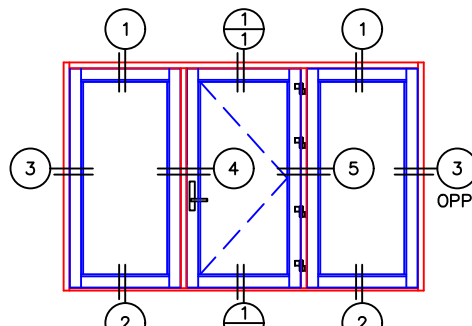

(USE RULER TO SCALE DIMENSIONS IN INCHES)

SCALE: 1/4"

WIDE STYLE FIXED LITE
1" & 1-1/2" INSULATED & 9/16" SINGLE
GLAZING SHOWN

-GLASS PENETRATION: 1/2"
-EXTERIOR RATED PRODUCTS HAVE WEEP SLOTS ON HORIZONTAL SILLS.

0 0.5 1
 (USE RULER TO SCALE DIMENSIONS IN INCHES)
SCALE: FULL

WIDE STYLE FIXED LITE DETAIL
 1" INSULATED GLAZING SHOWN

0 0.5 1
(USE RULER TO SCALE DIMENSIONS IN INCHES)

SCALE: FULL

WIDE STYLE FIXED LITE DETAIL
1-1/2" INSULATED GLAZING SHOWN

0 0.5 1
(USE RULER TO SCALE DIMENSIONS IN INCHES)
SCALE: FULL

WIDE STYLE FIXED LITE DETAIL
1" INSULATED GLAZING SHOWN

(USE RULER TO SCALE DIMENSIONS IN INCHES)

SCALE: 3/4

4

WIDE STYLE FIXED LITE DETAIL
1" INSULATED GLAZING SHOWN

VERTICAL T-MULLION
OH AT LOCK

0 0.5 1 1.5 2
(USE RULER TO SCALE DIMENSIONS IN INCHES)
SCALE: 3/4

5

WIDE STYLE FIXED LITE DETAIL
1" INSULATED & 9/16" SINGLE
GLAZING SHOWN

VERTICAL T-MULLION
HO AT HINGE