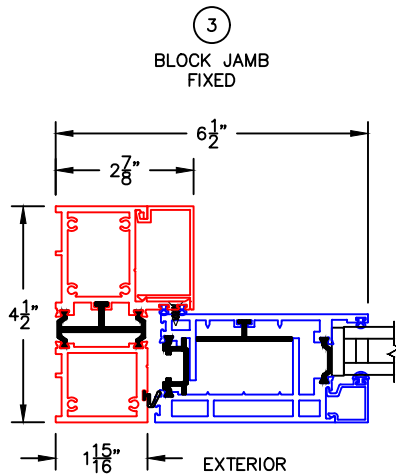

(USE RULER TO SCALE DIMENSIONS IN INCHES)

SCALE: 1/4"

WIDE STYLE FIXED LITE
1" & 1-1/2" INSULATED & 9/16" SINGLE
GLAZING SHOWN

-GLASS PENETRATION: 1/2"
-EXTERIOR RATED PRODUCTS HAVE WEEP SLOTS ON HORIZONTAL SILLS.

0 0.5 1
 (USE RULER TO SCALE DIMENSIONS IN INCHES)
SCALE: FULL

WIDE STYLE FIXED LITE DETAIL
 1" INSULATED GLAZING SHOWN

0 0.5 1
(USE RULER TO SCALE DIMENSIONS IN INCHES)

SCALE: FULL

WIDE STYLE FIXED LITE DETAIL
1-1/2" INSULATED GLAZING SHOWN

0 0.5 1
(USE RULER TO SCALE DIMENSIONS IN INCHES)
SCALE: FULL

WIDE STYLE FIXED LITE DETAIL
1" INSULATED GLAZING SHOWN

(USE RULER TO SCALE DIMENSIONS IN INCHES)

SCALE: 3/4

4

WIDE STYLE FIXED LITE DETAIL
1" INSULATED GLAZING SHOWN

VERTICAL T-MULLION
OH AT LOCK

0 0.5 1 1.5 2
(USE RULER TO SCALE DIMENSIONS IN INCHES)
SCALE: 3/4

5

WIDE STYLE FIXED LITE DETAIL
1" INSULATED & 9/16" SINGLE
GLAZING SHOWN

VERTICAL T-MULLION
HO AT HINGE