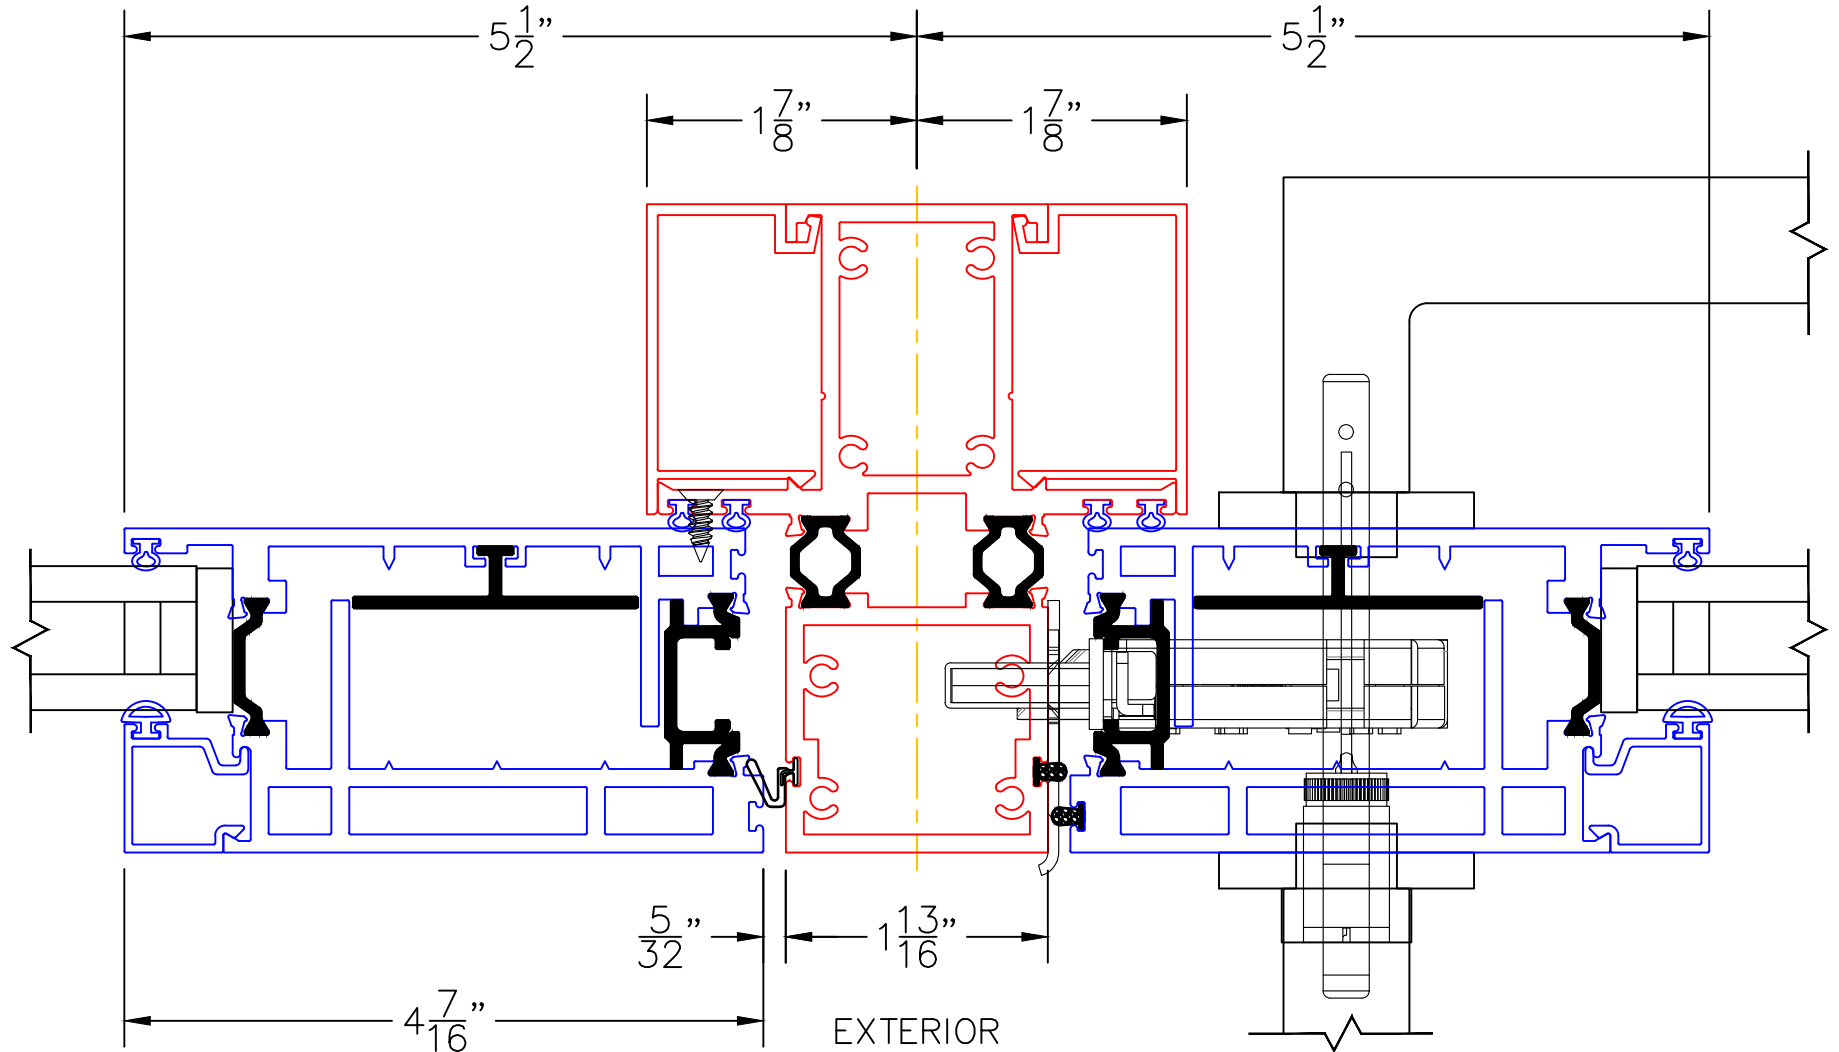

(USE RULER TO SCALE DIMENSIONS IN INCHES)

SCALE: 1/4"

WIDE STYLE FIXED LITE
1" & 1-1/2" INSULATED & 9/16" SINGLE
GLAZING SHOWN

-GLASS PENETRATION: 1/2"
-EXTERIOR RATED PRODUCTS HAVE WEEP SLOTS ON HORIZONTAL SILLS.

0 0.5 1
 (USE RULER TO SCALE DIMENSIONS IN INCHES)
SCALE: FULL

WIDE STYLE FIXED LITE DETAIL
 1" INSULATED GLAZING SHOWN

0 0.5 1
(USE RULER TO SCALE DIMENSIONS IN INCHES)

SCALE: FULL

WIDE STYLE FIXED LITE DETAIL
1-1/2" INSULATED GLAZING SHOWN

0 0.5 1
(USE RULER TO SCALE DIMENSIONS IN INCHES)
SCALE: FULL

WIDE STYLE FIXED LITE DETAIL
1" INSULATED GLAZING SHOWN

(USE RULER TO SCALE DIMENSIONS IN INCHES)

SCALE: 3/4

4

WIDE STYLE FIXED LITE DETAIL
1" INSULATED GLAZING SHOWN

VERTICAL T-MULLION
OH AT LOCK

0 0.5 1 1.5 2
(USE RULER TO SCALE DIMENSIONS IN INCHES)
SCALE: 3/4

5

WIDE STYLE FIXED LITE DETAIL
1" INSULATED & 9/16" SINGLE
GLAZING SHOWN

VERTICAL T-MULLION
HO AT HINGE