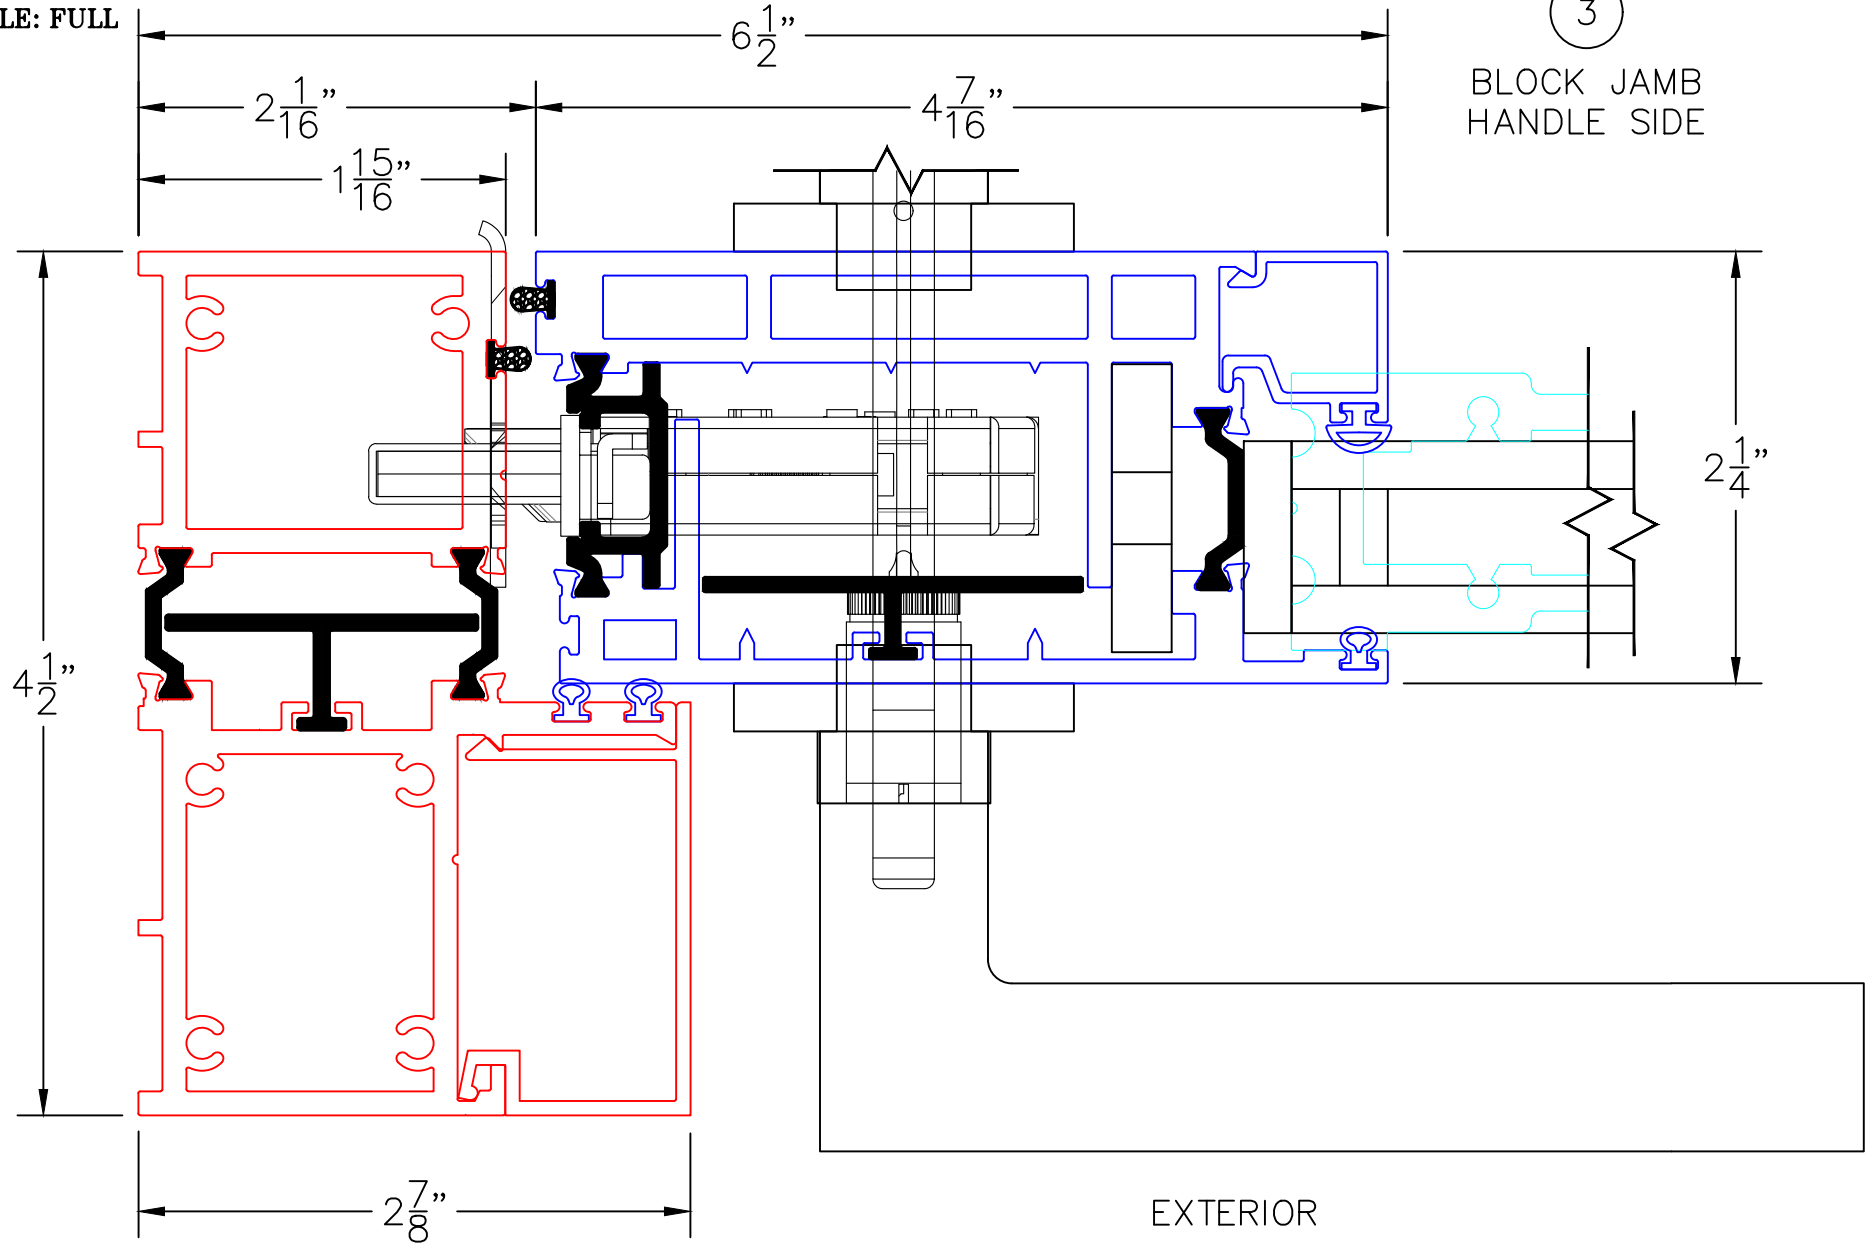

(USE RULER TO SCALE DIMENSIONS IN INCHES)  
SCALE: 1/4"

IN-SWING DOOR  
1" & 1-1/2" INSULATED & 9/16" SINGLE  
GLAZING SHOWN

SINGLE DOOR - HINGED RIGHT

PAIRED DOORS

-GLASS PENETRATION: 1/2"  
-EXTERIOR RATED PRODUCTS HAVE WEEP SLOTS ON HORIZONTAL SILLS.

0 0.5 1  
(USE RULER TO SCALE DIMENSIONS IN INCHES)  
**SCALE: FULL**

**IN-SWING DOOR DETAILS**  
**1" INSULATED GLAZING SHOWN**

0 0.5 1  
(USE RULER TO SCALE DIMENSIONS IN INCHES)  
**SCALE: FULL**

IN-SWING DOOR DETAILS  
9/16" SINGLE GLAZING SHOWN

1A

NAIL-ON  
HEAD

EXTERIOR

SCALE: FULL

IN-SWING DOOR DETAILS  
1-1/2" INSULATED GLAZING SHOWN

0 0.5 1  
(USE RULER TO SCALE DIMENSIONS IN INCHES)  
**SCALE: FULL**

IN-SWING DOOR DETAILS  
1" INSULATED GLAZING SHOWN

0 0.5 1  
(USE RULER TO SCALE DIMENSIONS IN INCHES)  
**SCALE: FULL**

IN-SWING DOOR DETAILS  
1" INSULATED GLAZING SHOWN

3

BLOCK JAMB  
HANDLE SIDE

0 0.5 1  
(USE RULER TO SCALE DIMENSIONS IN INCHES)  
**SCALE: FULL**