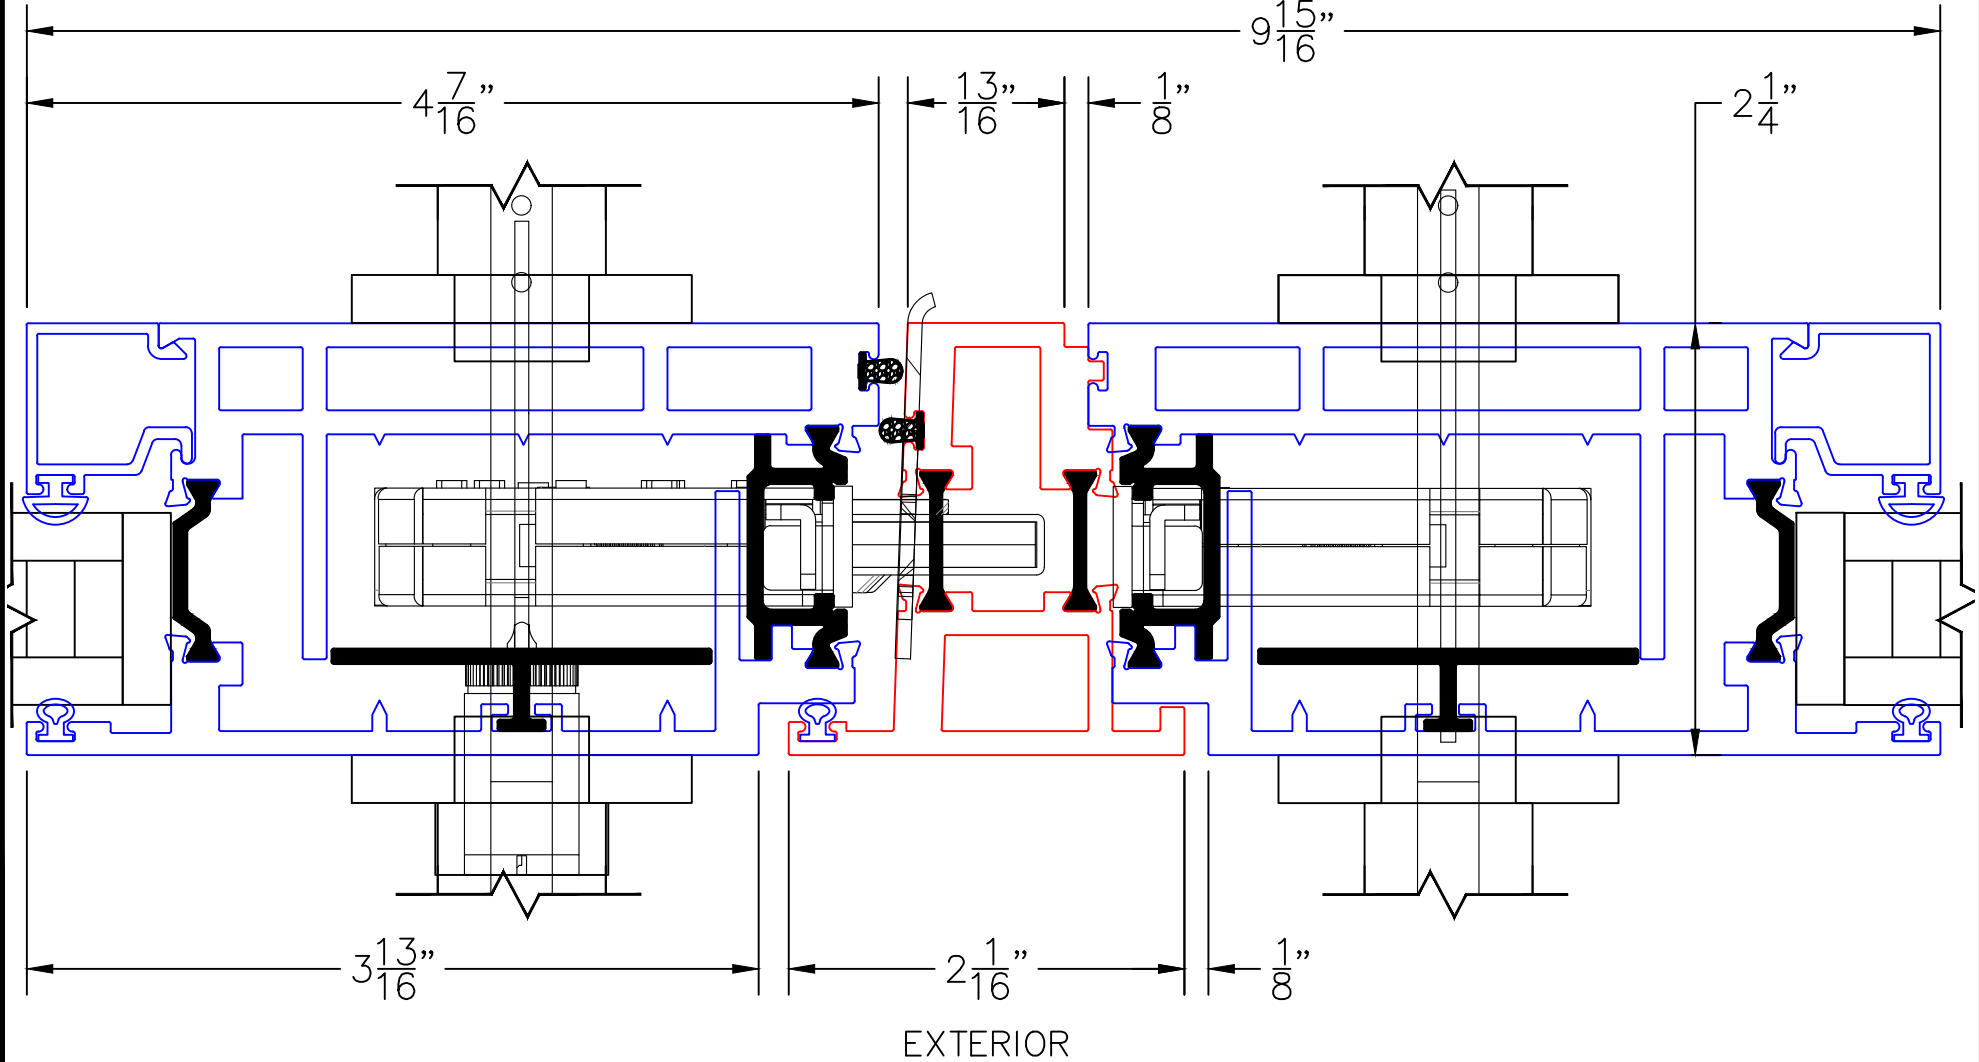

(USE RULER TO SCALE DIMENSIONS IN INCHES)  
SCALE: 1/4"

IN-SWING DOOR  
1" & 1-1/2" INSULATED & 9/16" SINGLE  
GLAZING SHOWN

SINGLE DOOR - HINGED RIGHT

PAIRED DOORS

-GLASS PENETRATION: 1/2"  
-EXTERIOR RATED PRODUCTS HAVE WEEP SLOTS ON HORIZONTAL SILLS.

1A

NAIL-ON  
HEAD

EXTERIOR

SCALE: FULL

IN-SWING DOOR DETAILS  
1-1/2" INSULATED GLAZING SHOWN

0 0.5 1  
(USE RULER TO SCALE DIMENSIONS IN INCHES)  
**SCALE: FULL**

IN-SWING DOOR DETAILS  
1" INSULATED GLAZING SHOWN

0 0.5 1  
(USE RULER TO SCALE DIMENSIONS IN INCHES)  
**SCALE: FULL**

IN-SWING DOOR DETAILS  
1" INSULATED GLAZING SHOWN

3

BLOCK JAMB  
HANDLE SIDE

0 0.5 1  
(USE RULER TO SCALE DIMENSIONS IN INCHES)  
**SCALE: FULL**

## IN-SWING DOOR DETAILS 1" INSULATED GLAZING SHOWN

IN-SWING DOOR DETAILS  
1" INSULATED GLAZING SHOWN

5

PAIRED DOORS  
WITH ASTRAGAL

0 0.5 1  
(USE RULER TO SCALE DIMENSIONS IN INCHES)  
SCALE: FULL

0 0.5 1  
(USE RULER TO SCALE DIMENSIONS IN INCHES)  
**SCALE: FULL**