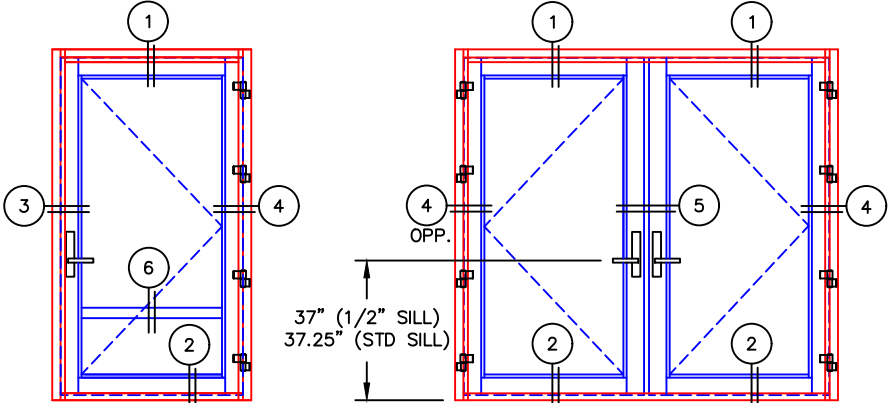

(USE RULER TO SCALE DIMENSIONS IN INCHES)  
SCALE: 1/4"

IN-SWING DOOR  
1" & 1-1/2" INSULATED & 9/16" SINGLE  
GLAZING SHOWN

SINGLE DOOR - HINGED RIGHT

PAIRED DOORS

-GLASS PENETRATION: 1/2"  
-EXTERIOR RATED PRODUCTS HAVE WEEP SLOTS ON HORIZONTAL SILLS.

0 0.5 1  
(USE RULER TO SCALE DIMENSIONS IN INCHES)  
**SCALE: FULL**

**IN-SWING DOOR DETAILS**  
**1" INSULATED GLAZING SHOWN**

0 0.5 1  
(USE RULER TO SCALE DIMENSIONS IN INCHES)  
**SCALE: FULL**

IN-SWING DOOR DETAILS  
9/16" SINGLE GLAZING SHOWN

1A

NAIL-ON  
HEAD

EXTERIOR

SCALE: FULL

IN-SWING DOOR DETAILS  
1-1/2" INSULATED GLAZING SHOWN

0 0.5 1  
(USE RULER TO SCALE DIMENSIONS IN INCHES)  
**SCALE: FULL**

IN-SWING DOOR DETAILS  
1" INSULATED GLAZING SHOWN

0 0.5 1  
(USE RULER TO SCALE DIMENSIONS IN INCHES)  
**SCALE: FULL**

IN-SWING DOOR DETAILS  
1" INSULATED GLAZING SHOWN

3

BLOCK JAMB  
HANDLE SIDE

0 0.5 1  
(USE RULER TO SCALE DIMENSIONS IN INCHES)  
**SCALE: FULL**