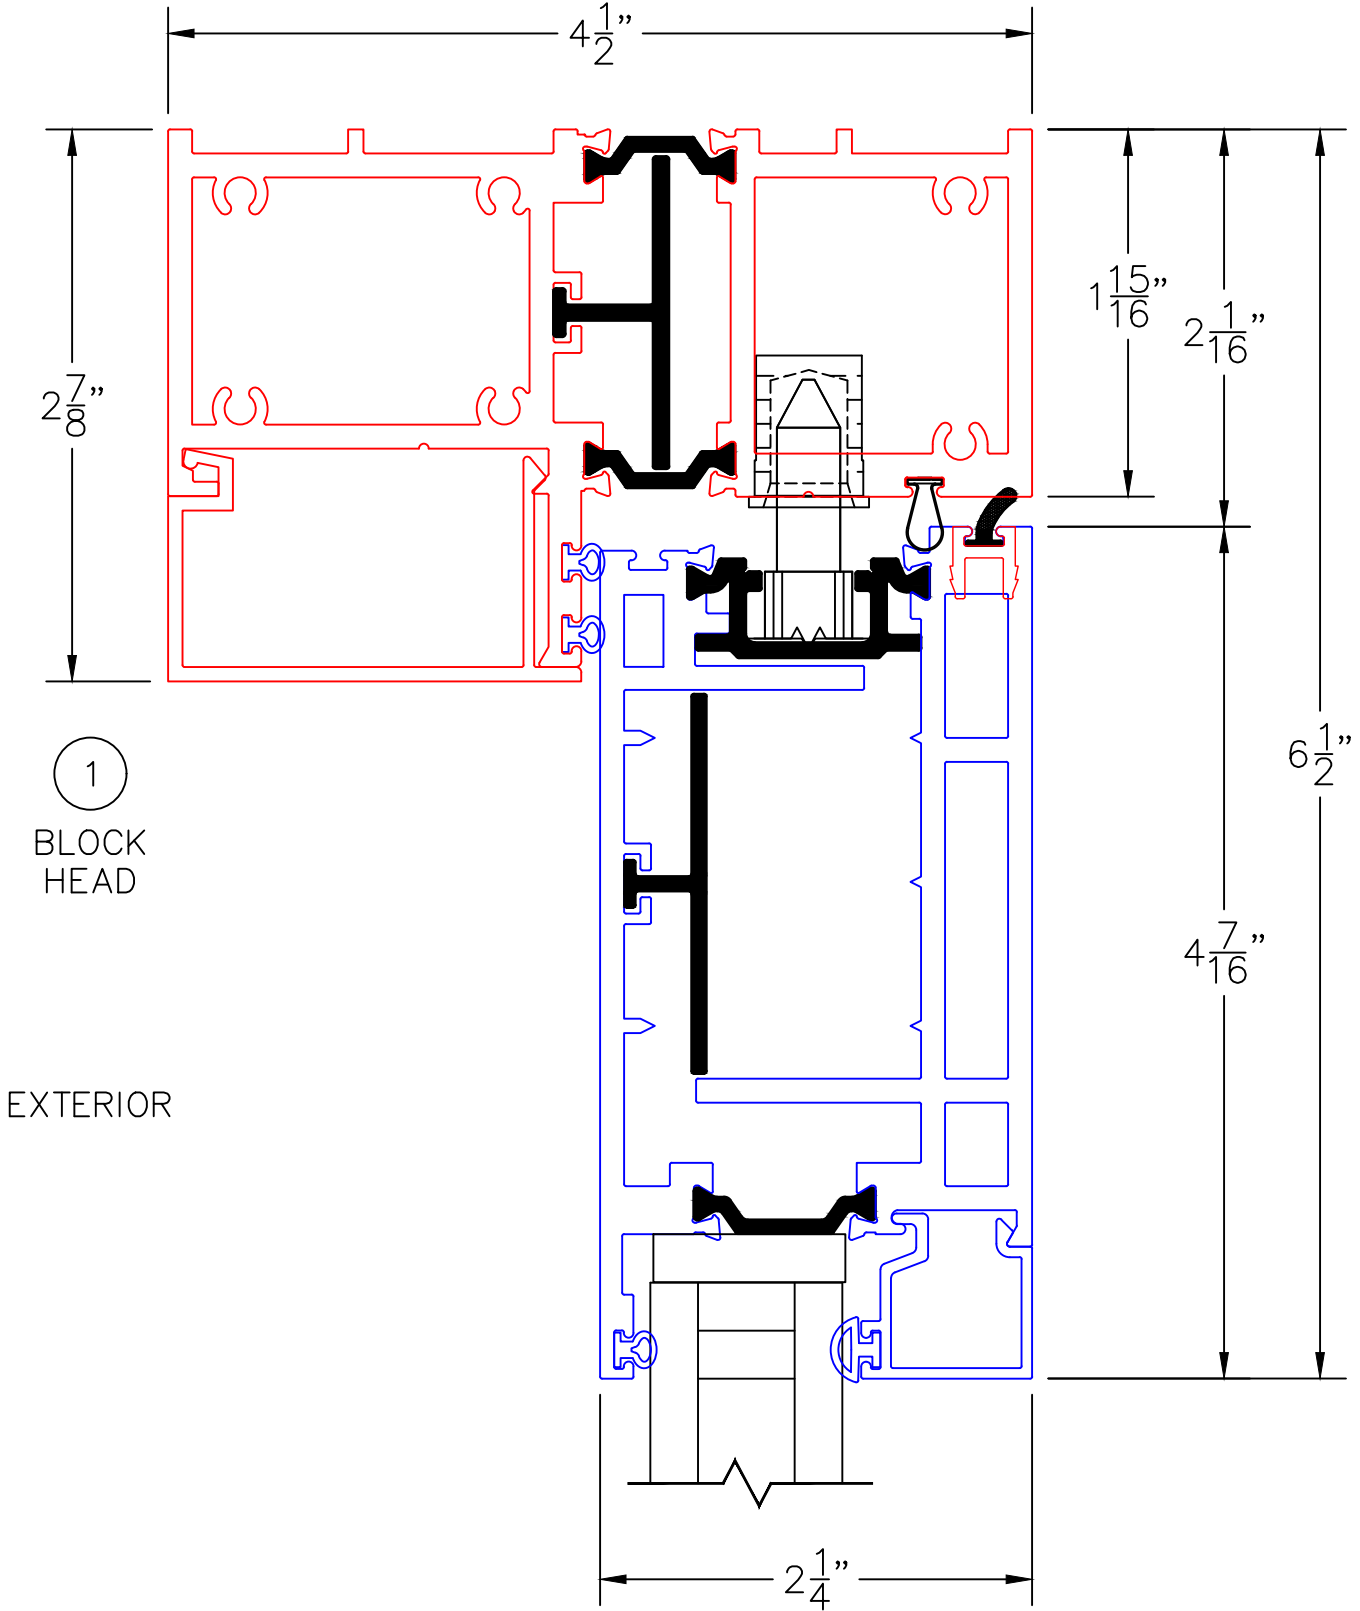

(USE RULER TO SCALE DIMENSIONS IN INCHES)  
SCALE: 1/4"

IN-SWING DOOR  
1" & 1-1/2" INSULATED & 9/16" SINGLE  
GLAZING SHOWN

SINGLE DOOR - HINGED RIGHT

PAIRED DOORS

-GLASS PENETRATION: 1/2"  
-EXTERIOR RATED PRODUCTS HAVE WEEP SLOTS ON HORIZONTAL SILLS.

0 0.5 1  
(USE RULER TO SCALE DIMENSIONS IN INCHES)  
**SCALE: FULL**

**IN-SWING DOOR DETAILS**  
**1" INSULATED GLAZING SHOWN**

0 0.5 1  
(USE RULER TO SCALE DIMENSIONS IN INCHES)  
**SCALE: FULL**

IN-SWING DOOR DETAILS  
9/16" SINGLE GLAZING SHOWN

1A

NAIL-ON  
HEAD

EXTERIOR

SCALE: FULL

IN-SWING DOOR DETAILS  
1-1/2" INSULATED GLAZING SHOWN

0 0.5 1  
(USE RULER TO SCALE DIMENSIONS IN INCHES)  
**SCALE: FULL**

IN-SWING DOOR DETAILS  
1" INSULATED GLAZING SHOWN

0 0.5 1  
(USE RULER TO SCALE DIMENSIONS IN INCHES)  
**SCALE: FULL**

IN-SWING DOOR DETAILS  
1" INSULATED GLAZING SHOWN

3

BLOCK JAMB  
HANDLE SIDE

0 0.5 1  
(USE RULER TO SCALE DIMENSIONS IN INCHES)  
**SCALE: FULL**