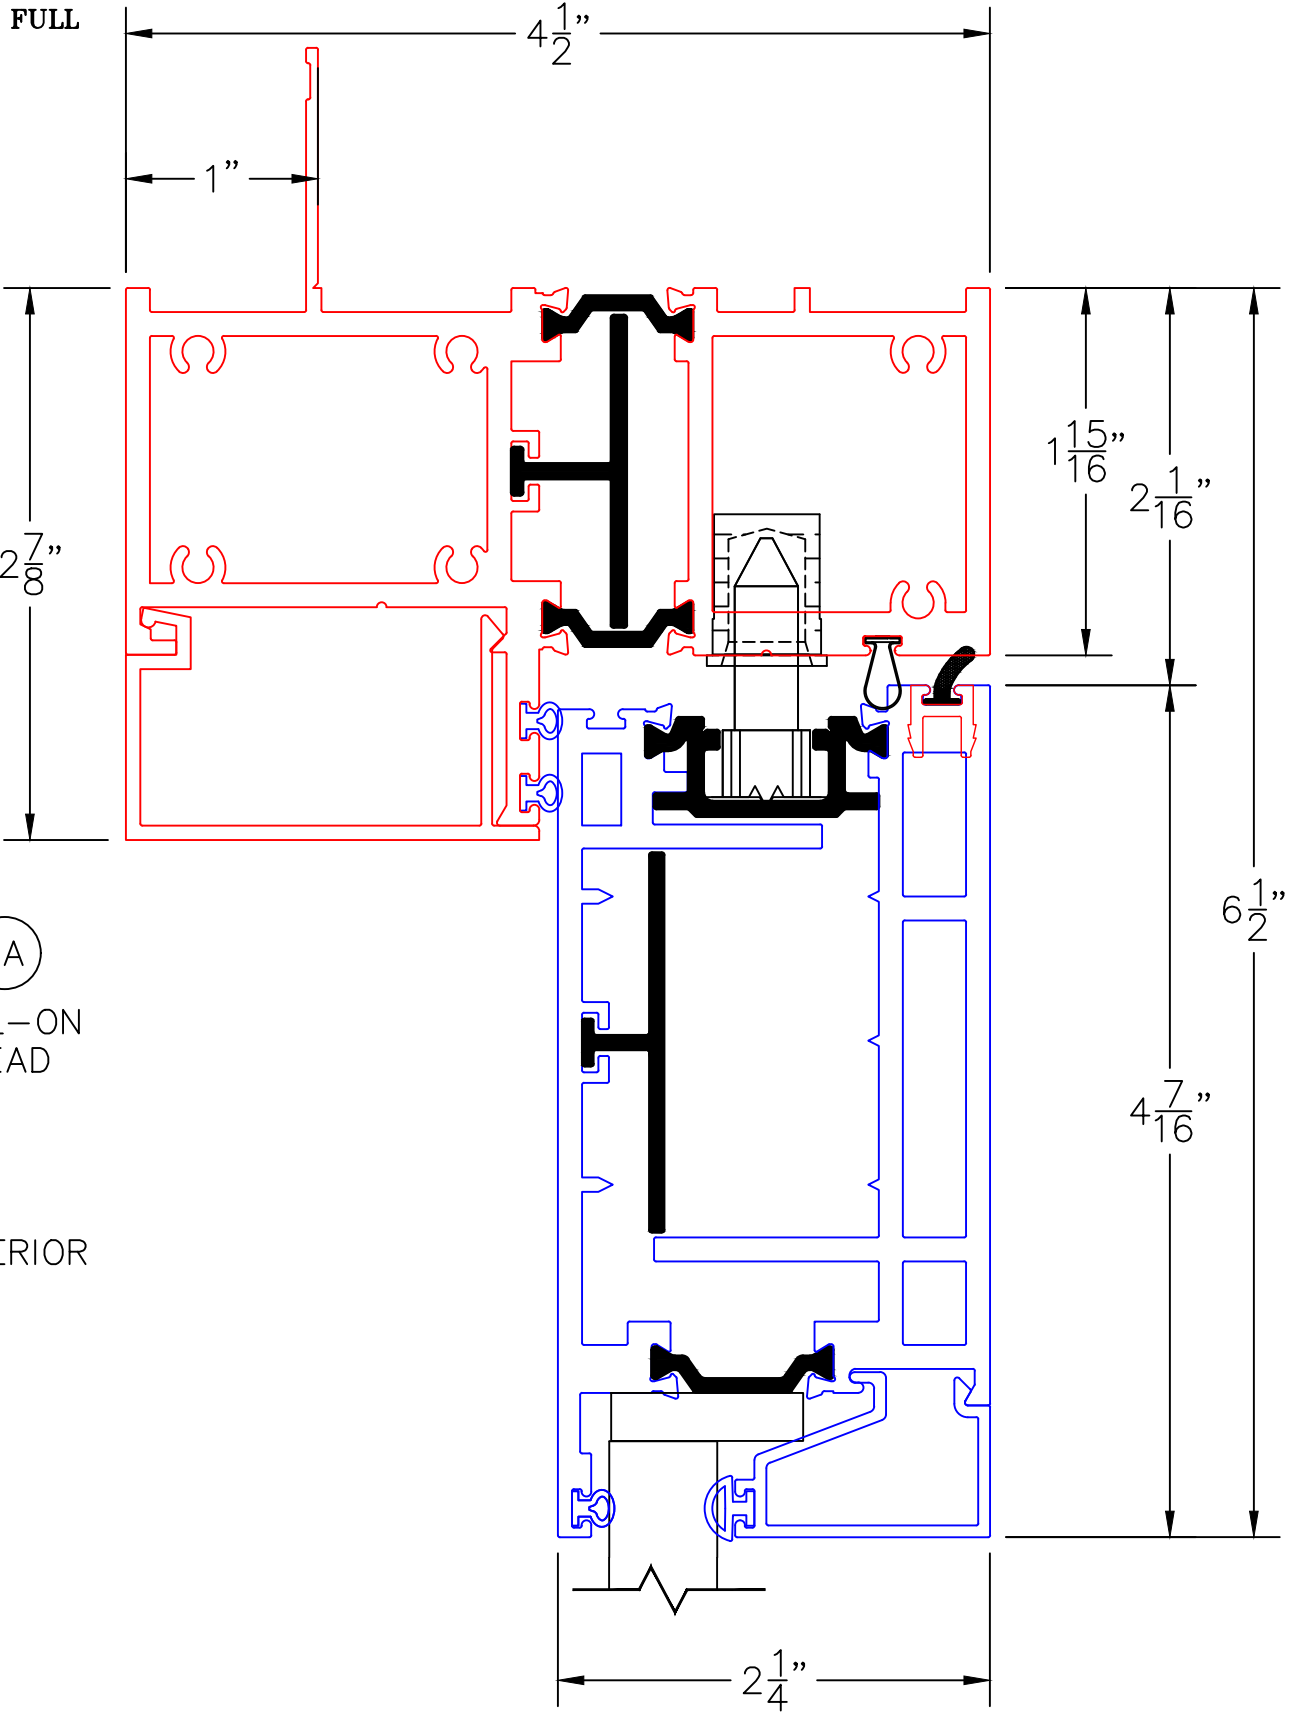

(USE RULER TO SCALE DIMENSIONS IN INCHES)  
SCALE: 1/4"

IN-SWING DOOR  
1" & 1-1/2" INSULATED & 9/16" SINGLE  
GLAZING SHOWN

SINGLE DOOR - HINGED RIGHT

PAIRED DOORS

-GLASS PENETRATION: 1/2"  
-EXTERIOR RATED PRODUCTS HAVE WEEP SLOTS ON HORIZONTAL SILLS.

0 0.5 1  
(USE RULER TO SCALE DIMENSIONS IN INCHES)  
**SCALE: FULL**

**IN-SWING DOOR DETAILS**  
**1" INSULATED GLAZING SHOWN**

0 0.5 1  
(USE RULER TO SCALE DIMENSIONS IN INCHES)  
**SCALE: FULL**

IN-SWING DOOR DETAILS  
9/16" SINGLE GLAZING SHOWN

1A

NAIL-ON  
HEAD

EXTERIOR

SCALE: FULL

IN-SWING DOOR DETAILS  
1-1/2" INSULATED GLAZING SHOWN

0 0.5 1  
(USE RULER TO SCALE DIMENSIONS IN INCHES)  
**SCALE: FULL**

IN-SWING DOOR DETAILS  
1" INSULATED GLAZING SHOWN

0 0.5 1  
(USE RULER TO SCALE DIMENSIONS IN INCHES)  
**SCALE: FULL**

IN-SWING DOOR DETAILS  
1" INSULATED GLAZING SHOWN

3

BLOCK JAMB  
HANDLE SIDE

0 0.5 1  
(USE RULER TO SCALE DIMENSIONS IN INCHES)  
**SCALE: FULL**