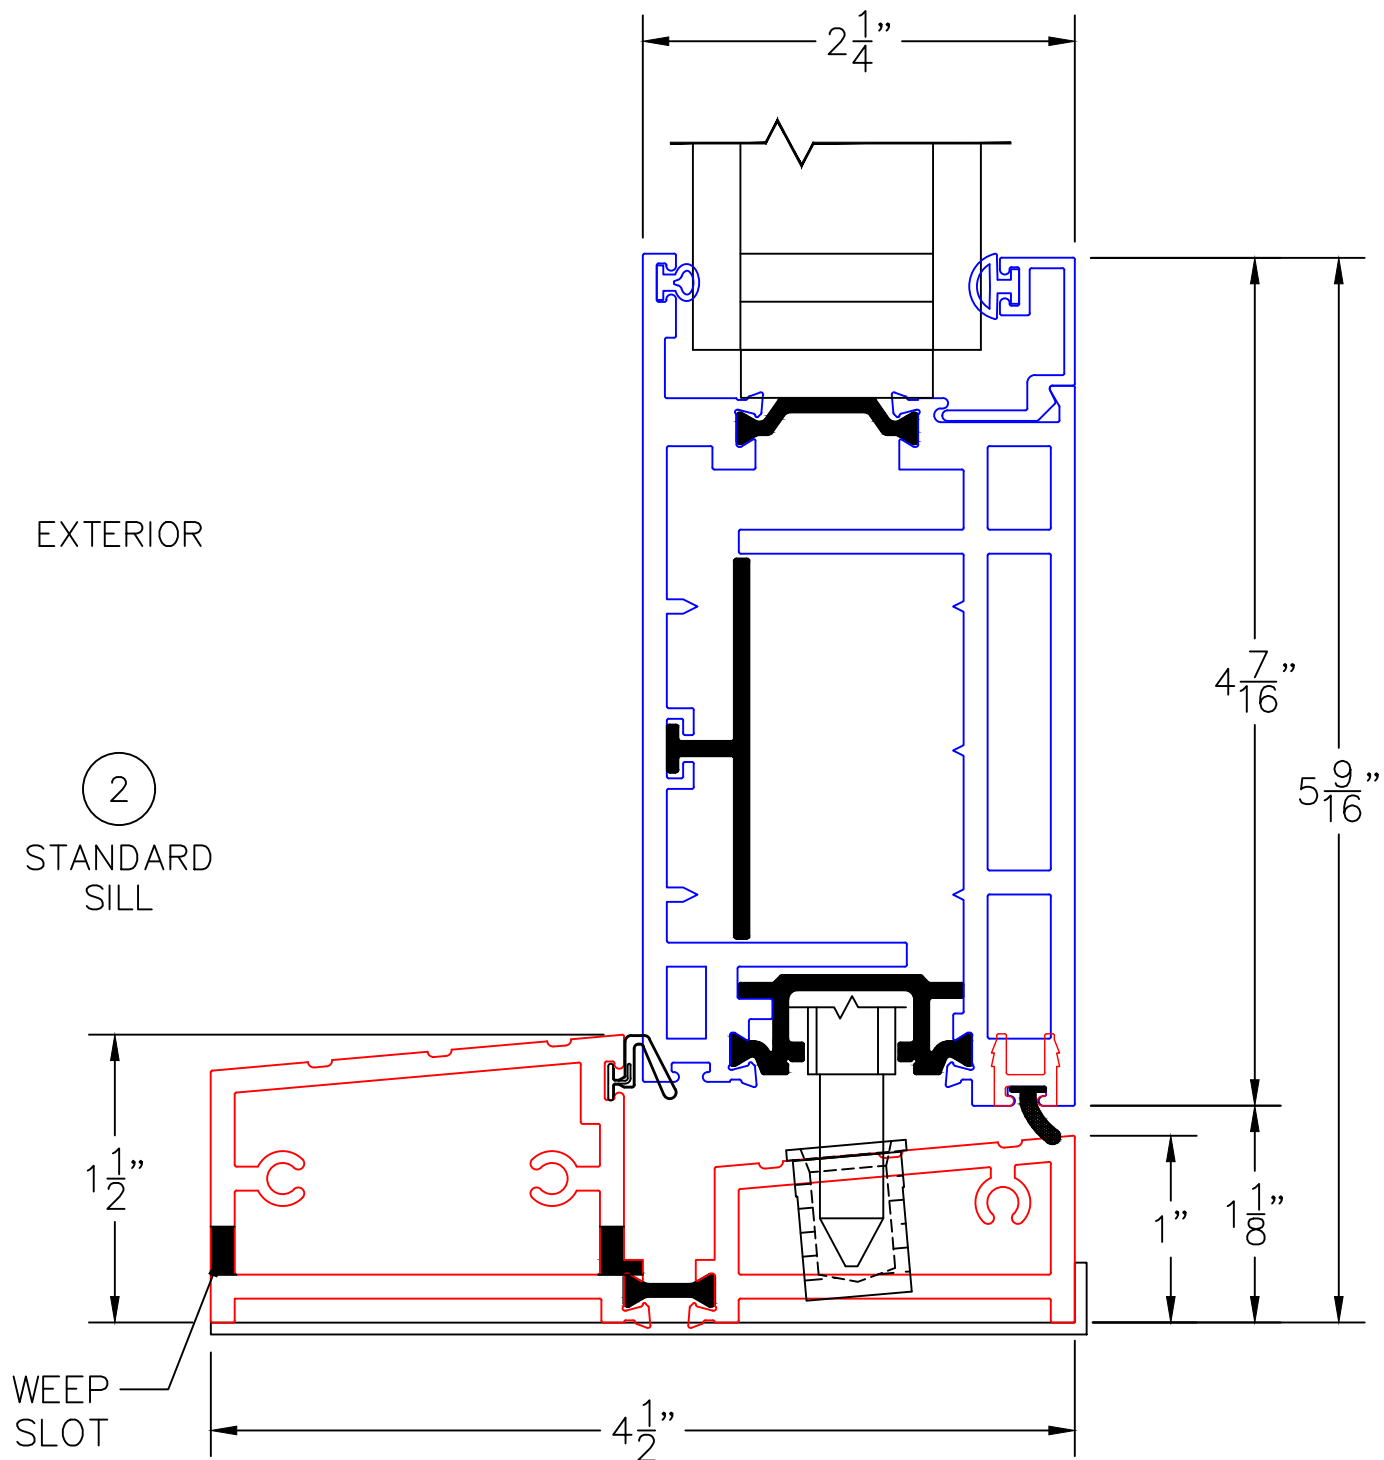

(USE RULER TO SCALE DIMENSIONS IN INCHES)  
SCALE: 1/4"

IN-SWING DOOR  
1" & 1-1/2" INSULATED & 9/16" SINGLE  
GLAZING SHOWN

SINGLE DOOR - HINGED RIGHT

PAIRED DOORS

-GLASS PENETRATION: 1/2"  
-EXTERIOR RATED PRODUCTS HAVE WEEP SLOTS ON HORIZONTAL SILLS.

0 0.5 1  
(USE RULER TO SCALE DIMENSIONS IN INCHES)  
**SCALE: FULL**

**IN-SWING DOOR DETAILS**  
**1" INSULATED GLAZING SHOWN**

0 0.5 1  
(USE RULER TO SCALE DIMENSIONS IN INCHES)  
**SCALE: FULL**

IN-SWING DOOR DETAILS  
9/16" SINGLE GLAZING SHOWN

1A

NAIL-ON  
HEAD

EXTERIOR

SCALE: FULL

IN-SWING DOOR DETAILS  
1-1/2" INSULATED GLAZING SHOWN

0 0.5 1  
(USE RULER TO SCALE DIMENSIONS IN INCHES)  
**SCALE: FULL**

IN-SWING DOOR DETAILS  
1" INSULATED GLAZING SHOWN

0 0.5 1  
(USE RULER TO SCALE DIMENSIONS IN INCHES)  
**SCALE: FULL**

IN-SWING DOOR DETAILS  
1" INSULATED GLAZING SHOWN

3

BLOCK JAMB  
HANDLE SIDE

0 0.5 1  
(USE RULER TO SCALE DIMENSIONS IN INCHES)  
**SCALE: FULL**