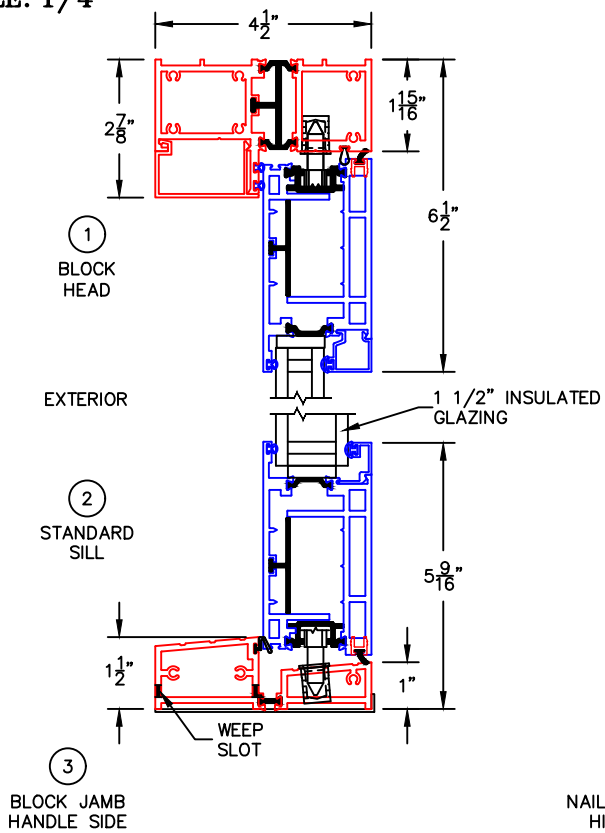

(USE RULER TO SCALE DIMENSIONS IN INCHES)  
SCALE: 1/4"

IN-SWING DOOR  
1" & 1-1/2" INSULATED & 9/16" SINGLE  
GLAZING SHOWN

SINGLE DOOR - HINGED RIGHT

PAIRED DOORS

-GLASS PENETRATION: 1/2"  
-EXTERIOR RATED PRODUCTS HAVE WEEP SLOTS ON HORIZONTAL SILLS.

0 0.5 1  
(USE RULER TO SCALE DIMENSIONS IN INCHES)  
**SCALE: FULL**

**IN-SWING DOOR DETAILS**  
**1" INSULATED GLAZING SHOWN**

0 0.5 1  
(USE RULER TO SCALE DIMENSIONS IN INCHES)  
**SCALE: FULL**

IN-SWING DOOR DETAILS  
9/16" SINGLE GLAZING SHOWN

1A

NAIL-ON  
HEAD

EXTERIOR

SCALE: FULL

IN-SWING DOOR DETAILS  
1-1/2" INSULATED GLAZING SHOWN

0 0.5 1  
(USE RULER TO SCALE DIMENSIONS IN INCHES)  
**SCALE: FULL**

IN-SWING DOOR DETAILS  
1" INSULATED GLAZING SHOWN

0 0.5 1  
(USE RULER TO SCALE DIMENSIONS IN INCHES)  
**SCALE: FULL**

IN-SWING DOOR DETAILS  
1" INSULATED GLAZING SHOWN

3

BLOCK JAMB  
HANDLE SIDE

0 0.5 1  
(USE RULER TO SCALE DIMENSIONS IN INCHES)  
**SCALE: FULL**