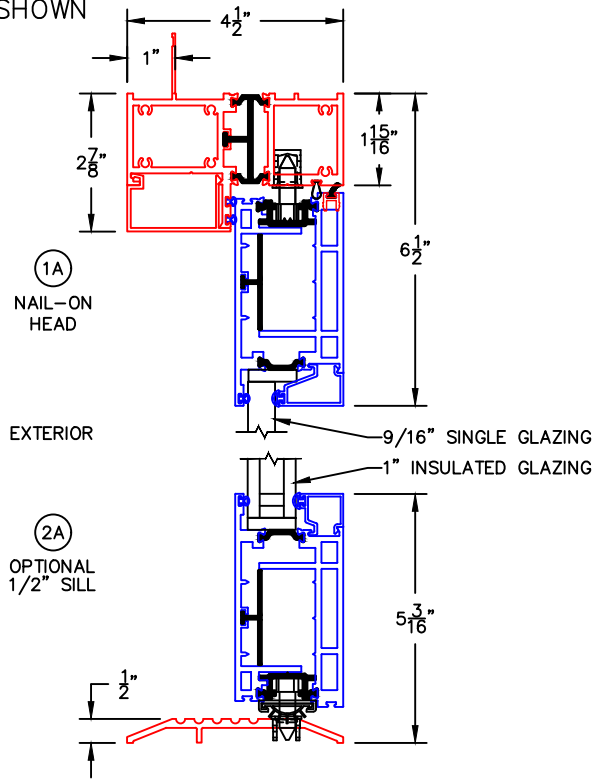

(USE RULER TO SCALE DIMENSIONS IN INCHES)  
SCALE: 1/4"

IN-SWING DOOR  
1" & 1-1/2" INSULATED & 9/16" SINGLE  
GLAZING SHOWN

SINGLE DOOR - HINGED RIGHT

PAIRED DOORS

-GLASS PENETRATION: 1/2"  
-EXTERIOR RATED PRODUCTS HAVE WEEP SLOTS ON HORIZONTAL SILLS.

0 0.5 1  
(USE RULER TO SCALE DIMENSIONS IN INCHES)  
**SCALE: FULL**

**IN-SWING DOOR DETAILS**  
**1" INSULATED GLAZING SHOWN**

0 0.5 1  
(USE RULER TO SCALE DIMENSIONS IN INCHES)  
**SCALE: FULL**

IN-SWING DOOR DETAILS  
9/16" SINGLE GLAZING SHOWN

1A

NAIL-ON  
HEAD

EXTERIOR

SCALE: FULL

IN-SWING DOOR DETAILS  
1-1/2" INSULATED GLAZING SHOWN

0 0.5 1  
(USE RULER TO SCALE DIMENSIONS IN INCHES)  
**SCALE: FULL**

IN-SWING DOOR DETAILS  
1" INSULATED GLAZING SHOWN

0 0.5 1  
(USE RULER TO SCALE DIMENSIONS IN INCHES)  
**SCALE: FULL**

IN-SWING DOOR DETAILS  
1" INSULATED GLAZING SHOWN

3

BLOCK JAMB  
HANDLE SIDE

0 0.5 1  
(USE RULER TO SCALE DIMENSIONS IN INCHES)  
**SCALE: FULL**