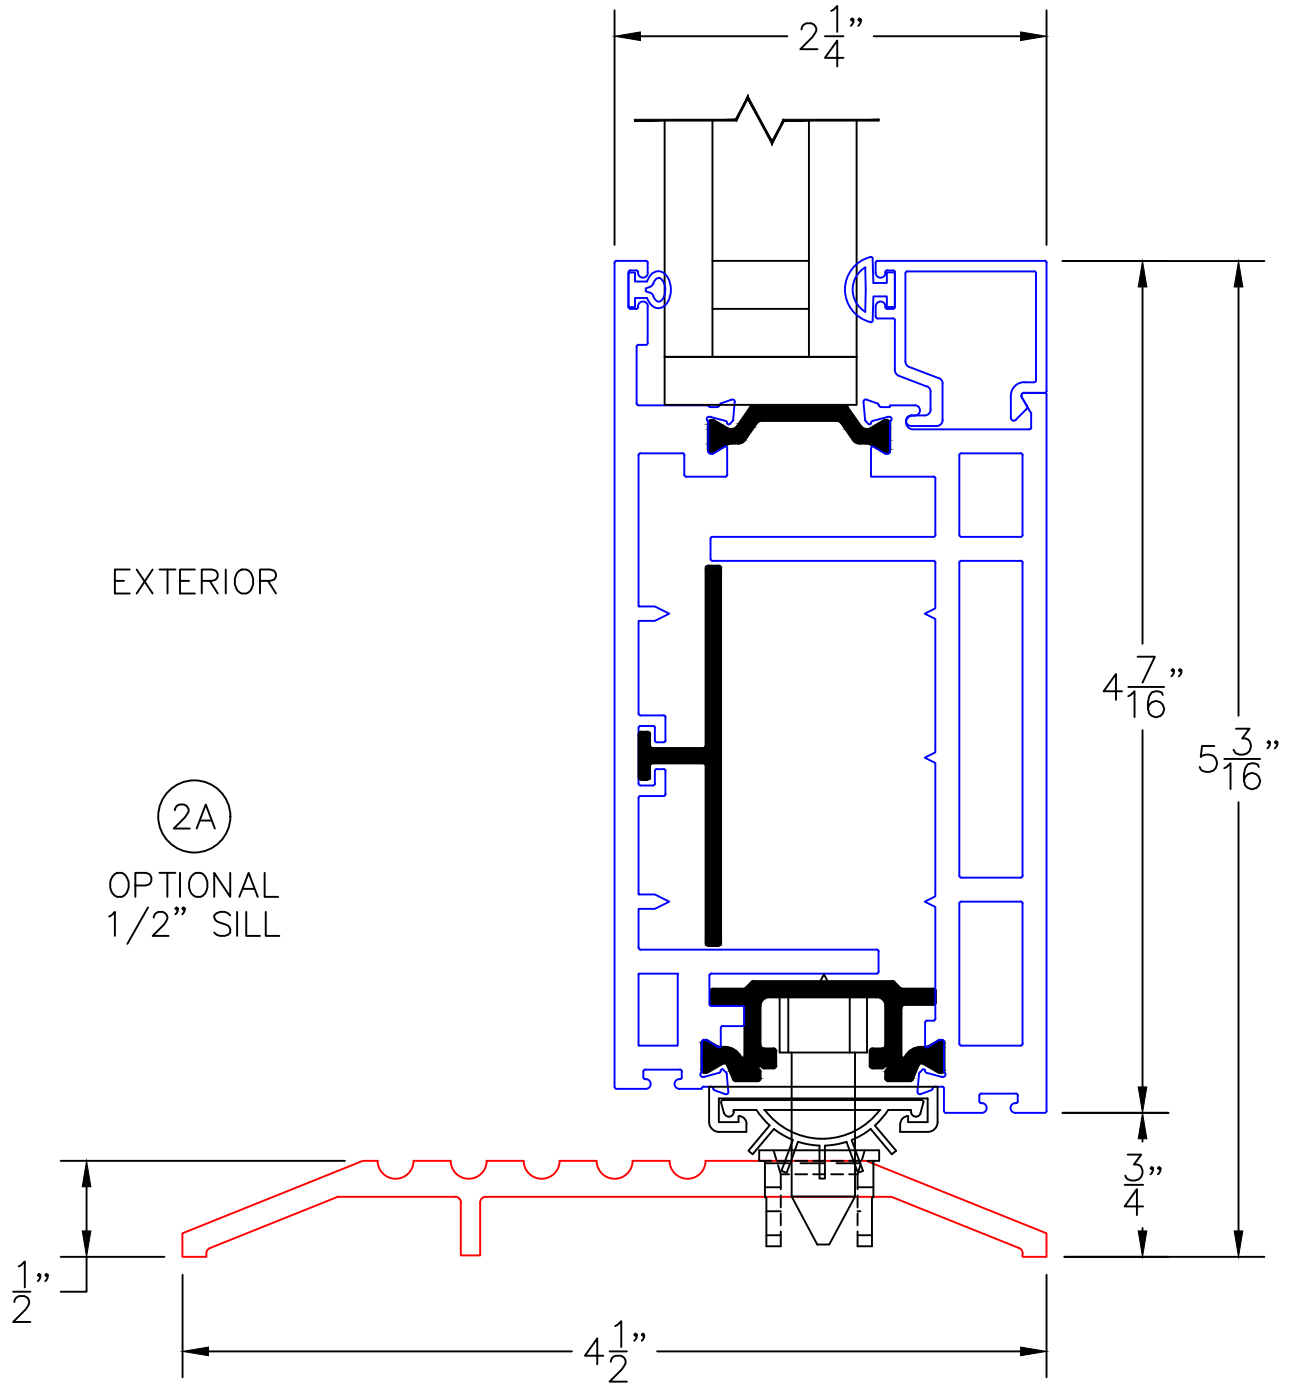

(USE RULER TO SCALE DIMENSIONS IN INCHES)  
SCALE: 1/4"

IN-SWING DOOR  
1" & 1-1/2" INSULATED & 9/16" SINGLE  
GLAZING SHOWN

SINGLE DOOR - HINGED RIGHT

PAIRED DOORS

-GLASS PENETRATION: 1/2"  
-EXTERIOR RATED PRODUCTS HAVE WEEP SLOTS ON HORIZONTAL SILLS.

0 0.5 1  
(USE RULER TO SCALE DIMENSIONS IN INCHES)  
**SCALE: FULL**

**IN-SWING DOOR DETAILS**  
**1" INSULATED GLAZING SHOWN**

0 0.5 1  
(USE RULER TO SCALE DIMENSIONS IN INCHES)  
**SCALE: FULL**

IN-SWING DOOR DETAILS  
9/16" SINGLE GLAZING SHOWN

1A

NAIL-ON  
HEAD

EXTERIOR

SCALE: FULL

IN-SWING DOOR DETAILS  
1-1/2" INSULATED GLAZING SHOWN

0 0.5 1  
(USE RULER TO SCALE DIMENSIONS IN INCHES)  
**SCALE: FULL**

IN-SWING DOOR DETAILS  
1" INSULATED GLAZING SHOWN

0 0.5 1  
(USE RULER TO SCALE DIMENSIONS IN INCHES)  
**SCALE: FULL**

IN-SWING DOOR DETAILS  
1" INSULATED GLAZING SHOWN

3

BLOCK JAMB  
HANDLE SIDE

0 0.5 1  
(USE RULER TO SCALE DIMENSIONS IN INCHES)  
**SCALE: FULL**