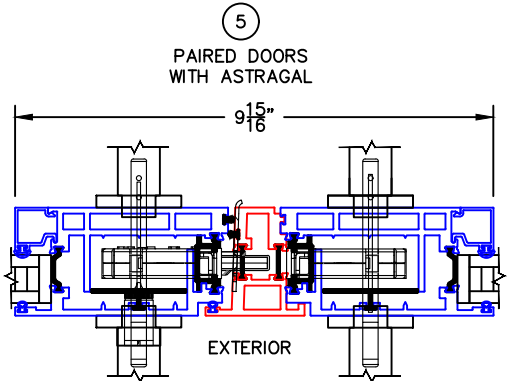

(USE RULER TO SCALE DIMENSIONS IN INCHES)  
SCALE: 1/4"

IN-SWING DOOR  
1" & 1-1/2" INSULATED & 9/16" SINGLE  
GLAZING SHOWN

SINGLE DOOR - HINGED RIGHT

PAIRED DOORS

-GLASS PENETRATION: 1/2"  
-EXTERIOR RATED PRODUCTS HAVE WEEP SLOTS ON HORIZONTAL SILLS.

0 0.5 1  
(USE RULER TO SCALE DIMENSIONS IN INCHES)  
**SCALE: FULL**

**IN-SWING DOOR DETAILS**  
**1" INSULATED GLAZING SHOWN**

0 0.5 1  
(USE RULER TO SCALE DIMENSIONS IN INCHES)  
**SCALE: FULL**

IN-SWING DOOR DETAILS  
9/16" SINGLE GLAZING SHOWN

1A

NAIL-ON  
HEAD

EXTERIOR

SCALE: FULL

IN-SWING DOOR DETAILS  
1-1/2" INSULATED GLAZING SHOWN

0 0.5 1  
(USE RULER TO SCALE DIMENSIONS IN INCHES)  
**SCALE: FULL**

IN-SWING DOOR DETAILS  
1" INSULATED GLAZING SHOWN

0 0.5 1  
(USE RULER TO SCALE DIMENSIONS IN INCHES)  
**SCALE: FULL**

IN-SWING DOOR DETAILS  
1" INSULATED GLAZING SHOWN

3

BLOCK JAMB  
HANDLE SIDE

0 0.5 1  
(USE RULER TO SCALE DIMENSIONS IN INCHES)  
**SCALE: FULL**