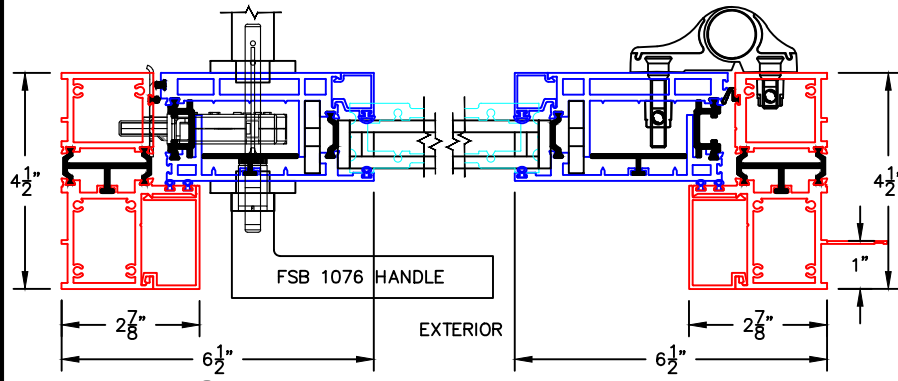

(USE RULER TO SCALE DIMENSIONS IN INCHES)  
SCALE: 1/4"

IN-SWING DOOR  
1" & 1-1/2" INSULATED & 9/16" SINGLE  
GLAZING SHOWN

SINGLE DOOR - HINGED RIGHT

PAIRED DOORS

-GLASS PENETRATION: 1/2"  
-EXTERIOR RATED PRODUCTS HAVE WEEP SLOTS ON HORIZONTAL SILLS.

0 0.5 1  
(USE RULER TO SCALE DIMENSIONS IN INCHES)  
**SCALE: FULL**

**IN-SWING DOOR DETAILS**  
**1" INSULATED GLAZING SHOWN**

0 0.5 1  
(USE RULER TO SCALE DIMENSIONS IN INCHES)  
**SCALE: FULL**

IN-SWING DOOR DETAILS  
9/16" SINGLE GLAZING SHOWN

1A

NAIL-ON  
HEAD

EXTERIOR

SCALE: FULL

IN-SWING DOOR DETAILS  
1-1/2" INSULATED GLAZING SHOWN

0 0.5 1  
(USE RULER TO SCALE DIMENSIONS IN INCHES)  
**SCALE: FULL**

IN-SWING DOOR DETAILS  
1" INSULATED GLAZING SHOWN

0 0.5 1  
(USE RULER TO SCALE DIMENSIONS IN INCHES)  
**SCALE: FULL**

IN-SWING DOOR DETAILS  
1" INSULATED GLAZING SHOWN

3

BLOCK JAMB  
HANDLE SIDE

0 0.5 1  
(USE RULER TO SCALE DIMENSIONS IN INCHES)  
**SCALE: FULL**