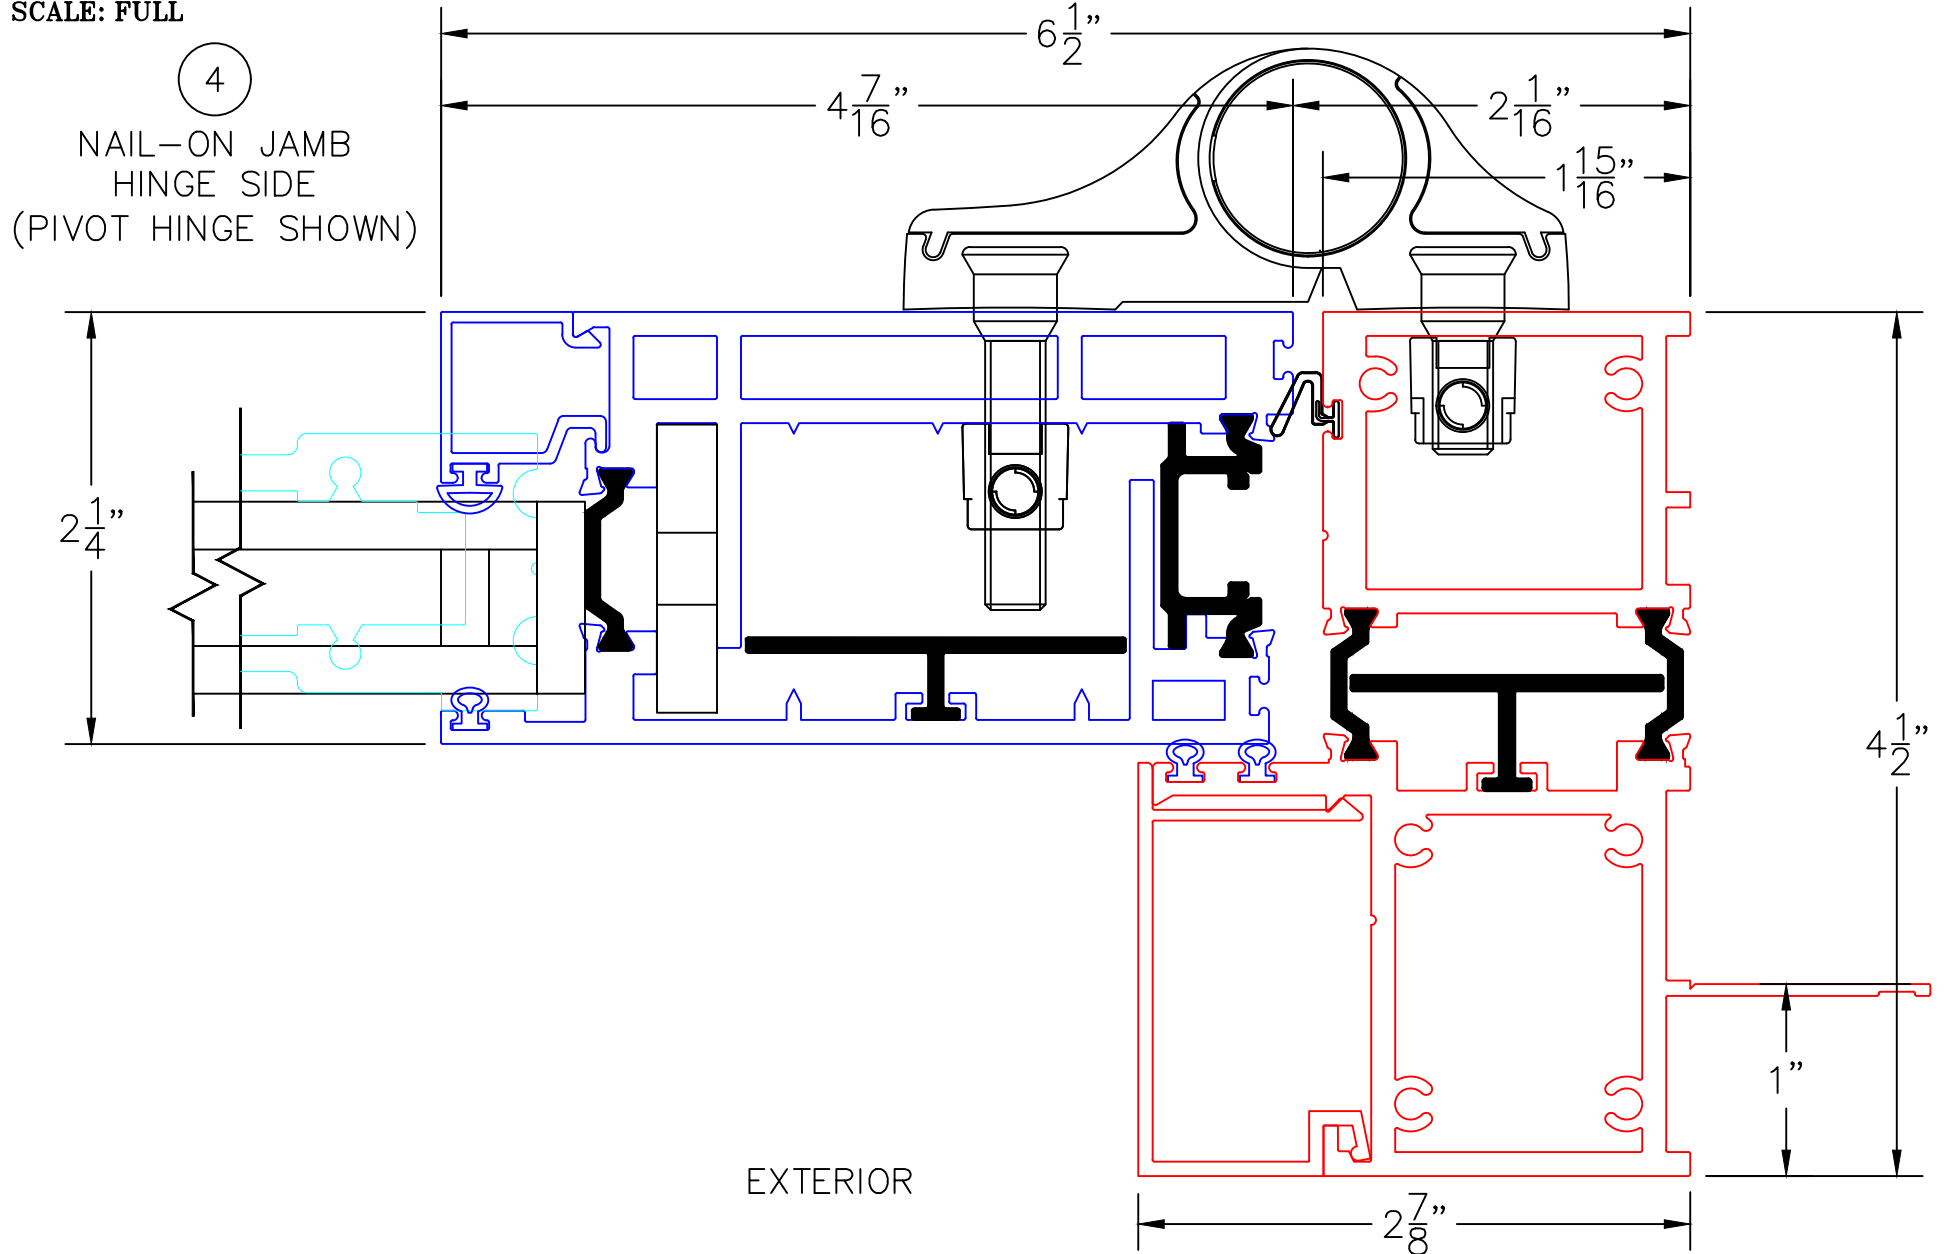

(USE RULER TO SCALE DIMENSIONS IN INCHES)  
SCALE: 1/4"

IN-SWING DOOR  
1" & 1-1/2" INSULATED & 9/16" SINGLE  
GLAZING SHOWN

SINGLE DOOR - HINGED RIGHT

PAIRED DOORS

-GLASS PENETRATION: 1/2"  
-EXTERIOR RATED PRODUCTS HAVE WEEP SLOTS ON HORIZONTAL SILLS.

1A

NAIL-ON  
HEAD

EXTERIOR

SCALE: FULL

IN-SWING DOOR DETAILS  
1-1/2" INSULATED GLAZING SHOWN

0 0.5 1  
(USE RULER TO SCALE DIMENSIONS IN INCHES)  
**SCALE: FULL**

IN-SWING DOOR DETAILS  
1" INSULATED GLAZING SHOWN

0 0.5 1  
(USE RULER TO SCALE DIMENSIONS IN INCHES)  
**SCALE: FULL**

IN-SWING DOOR DETAILS  
1" INSULATED GLAZING SHOWN

3

BLOCK JAMB  
HANDLE SIDE

0 0.5 1  
(USE RULER TO SCALE DIMENSIONS IN INCHES)  
**SCALE: FULL**

## IN-SWING DOOR DETAILS 1" INSULATED GLAZING SHOWN

IN-SWING DOOR DETAILS  
1" INSULATED GLAZING SHOWN

5

PAIRED DOORS  
WITH ASTRAGAL

0 0.5 1  
(USE RULER TO SCALE DIMENSIONS IN INCHES)  
SCALE: FULL

0 0.5 1  
(USE RULER TO SCALE DIMENSIONS IN INCHES)  
**SCALE: FULL**