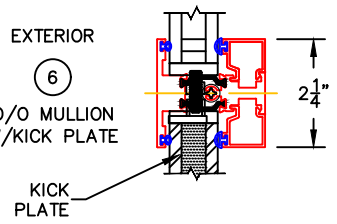

(USE RULER TO SCALE DIMENSIONS IN INCHES)  
SCALE: 1/4"

IN-SWING DOOR  
1" & 1-1/2" INSULATED & 9/16" SINGLE  
GLAZING SHOWN

SINGLE DOOR - HINGED RIGHT

PAIRED DOORS

-GLASS PENETRATION: 1/2"  
-EXTERIOR RATED PRODUCTS HAVE WEEP SLOTS ON HORIZONTAL SILLS.

0 0.5 1  
(USE RULER TO SCALE DIMENSIONS IN INCHES)  
**SCALE: FULL**

**IN-SWING DOOR DETAILS**  
**1" INSULATED GLAZING SHOWN**

0 0.5 1  
(USE RULER TO SCALE DIMENSIONS IN INCHES)  
**SCALE: FULL**

IN-SWING DOOR DETAILS  
9/16" SINGLE GLAZING SHOWN

1A

NAIL-ON  
HEAD

EXTERIOR

SCALE: FULL

IN-SWING DOOR DETAILS  
1-1/2" INSULATED GLAZING SHOWN

0 0.5 1  
(USE RULER TO SCALE DIMENSIONS IN INCHES)  
**SCALE: FULL**

IN-SWING DOOR DETAILS  
1" INSULATED GLAZING SHOWN

0 0.5 1  
(USE RULER TO SCALE DIMENSIONS IN INCHES)  
**SCALE: FULL**

IN-SWING DOOR DETAILS  
1" INSULATED GLAZING SHOWN

3

BLOCK JAMB  
HANDLE SIDE

0 0.5 1  
(USE RULER TO SCALE DIMENSIONS IN INCHES)  
**SCALE: FULL**