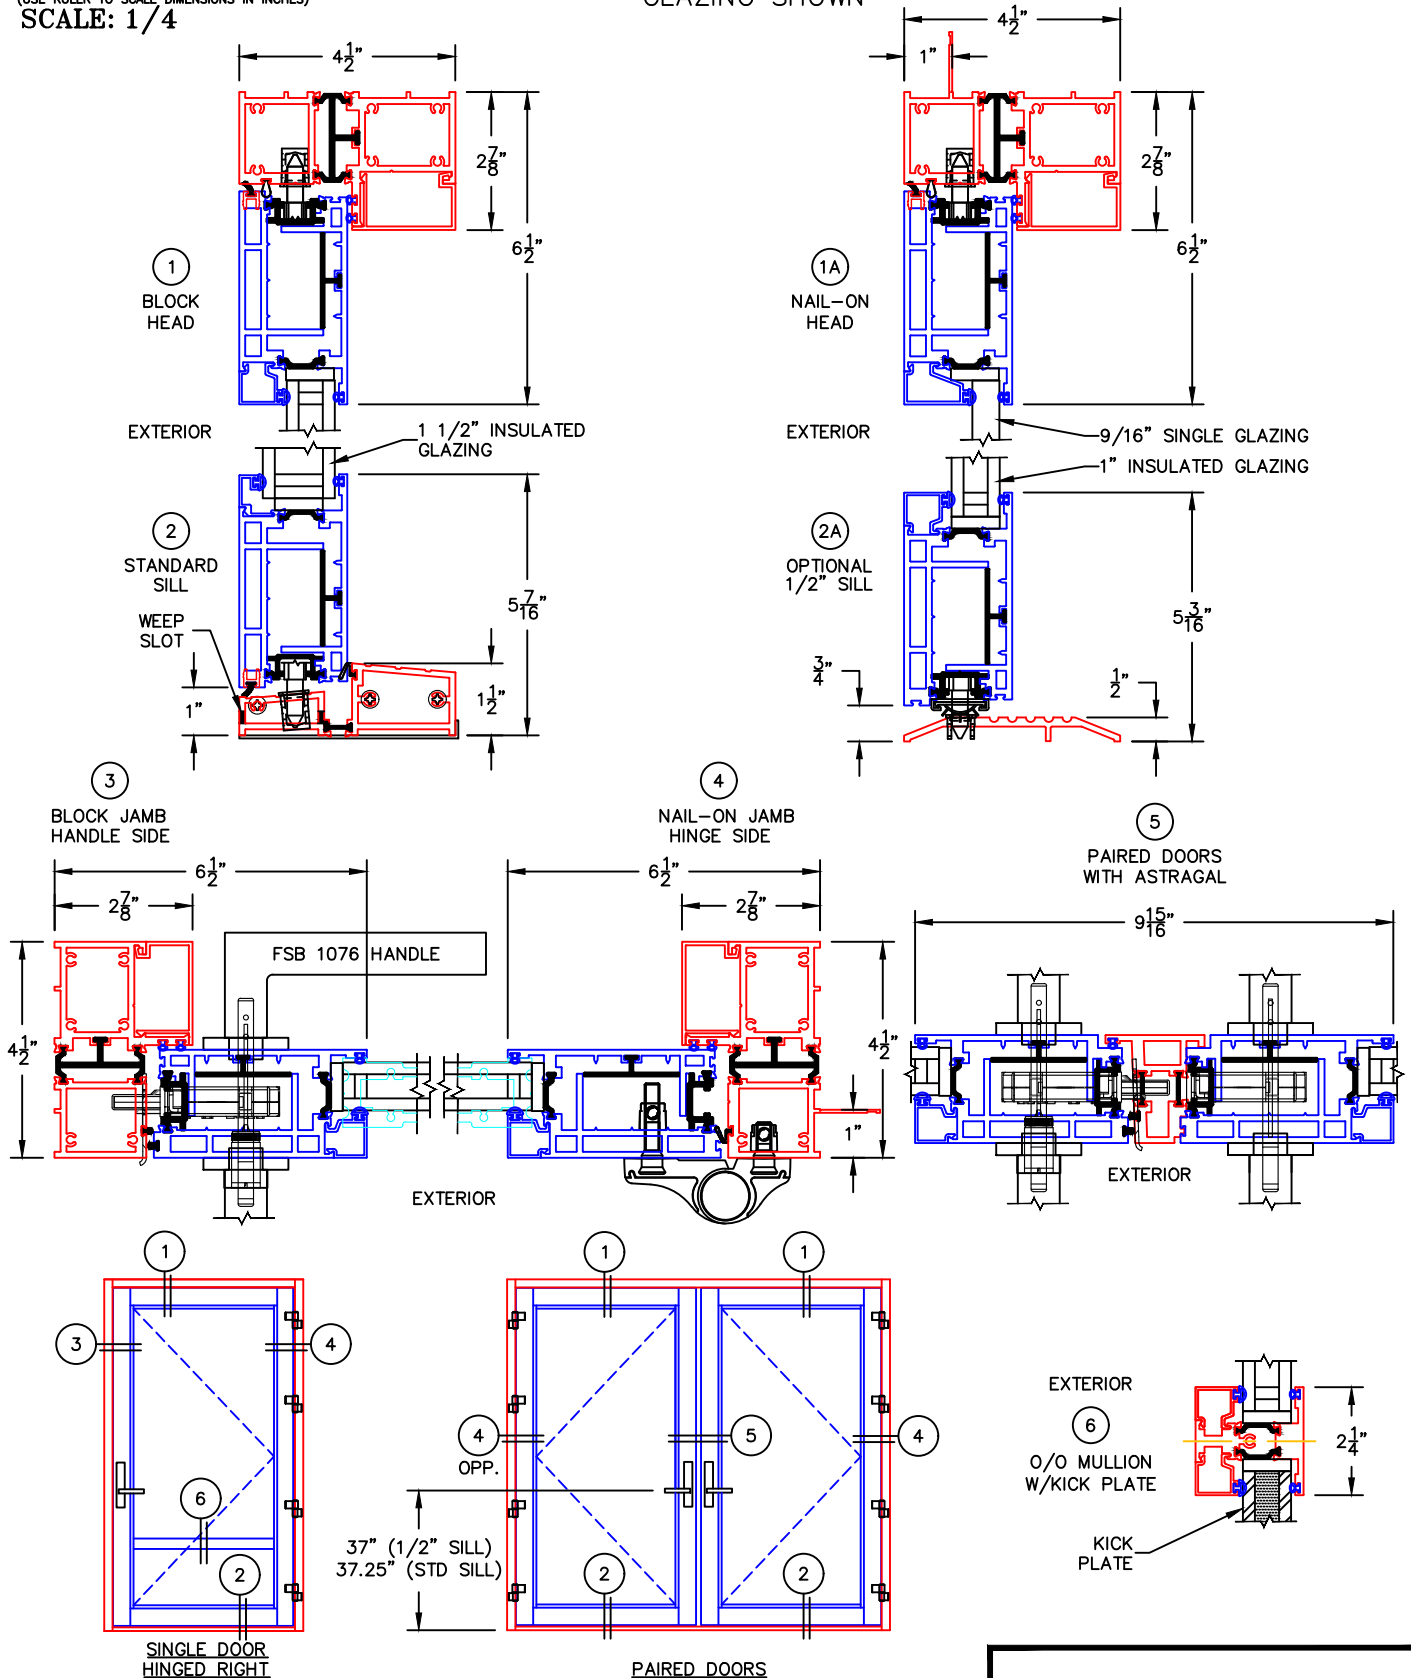

(USE RULER TO SCALE DIMENSIONS IN INCHES)
SCALE: 1/4

OUT-SWING DOOR
1" & 1-1/2" INSULATED & 9/16" SINGLE
GLAZING SHOWN

-GLASS PENETRATION: 1/2"
-EXTERIOR RATED PRODUCTS HAVE WEEP SLOTS ON HORIZONTAL SILLS.

0 0.5 1
(USE RULER TO SCALE DIMENSIONS IN INCHES)
SCALE: FULL

OUT-SWING DOOR DETAILS
1" INSULATED GLAZING SHOWN

SCALE: FULL

OUT-SWING DOOR DETAILS
9/16" SINGLE GLAZING SHOWN

0 0.5 1
(USE RULER TO SCALE DIMENSIONS IN INCHES)

OUT-SWING DOOR DETAILS
1-1/2" INSULATED GLAZING SHOWN

SCALE: FULL

0 0.5 1
(USE RULER TO SCALE DIMENSIONS IN INCHES)

SCALE: FULL

OUT-SWING DOOR DETAILS
1" INSULATED GLAZING SHOWN

OUT-SWING DOOR DETAILS
1" INSULATED GLAZING SHOWN

3

BLOCK JAMB
HANDLE SIDE

0 0.5 1
(USE RULER TO SCALE DIMENSIONS IN INCHES)
SCALE: FULL

0 0.5 1
 (USE RULER TO SCALE DIMENSIONS IN INCHES)
SCALE: FULL

OUT-SWING DOOR DETAILS 1" INSULATED GLAZING SHOWN

OUT-SWING DOOR DETAILS
1" INSULATED GLAZING SHOWN