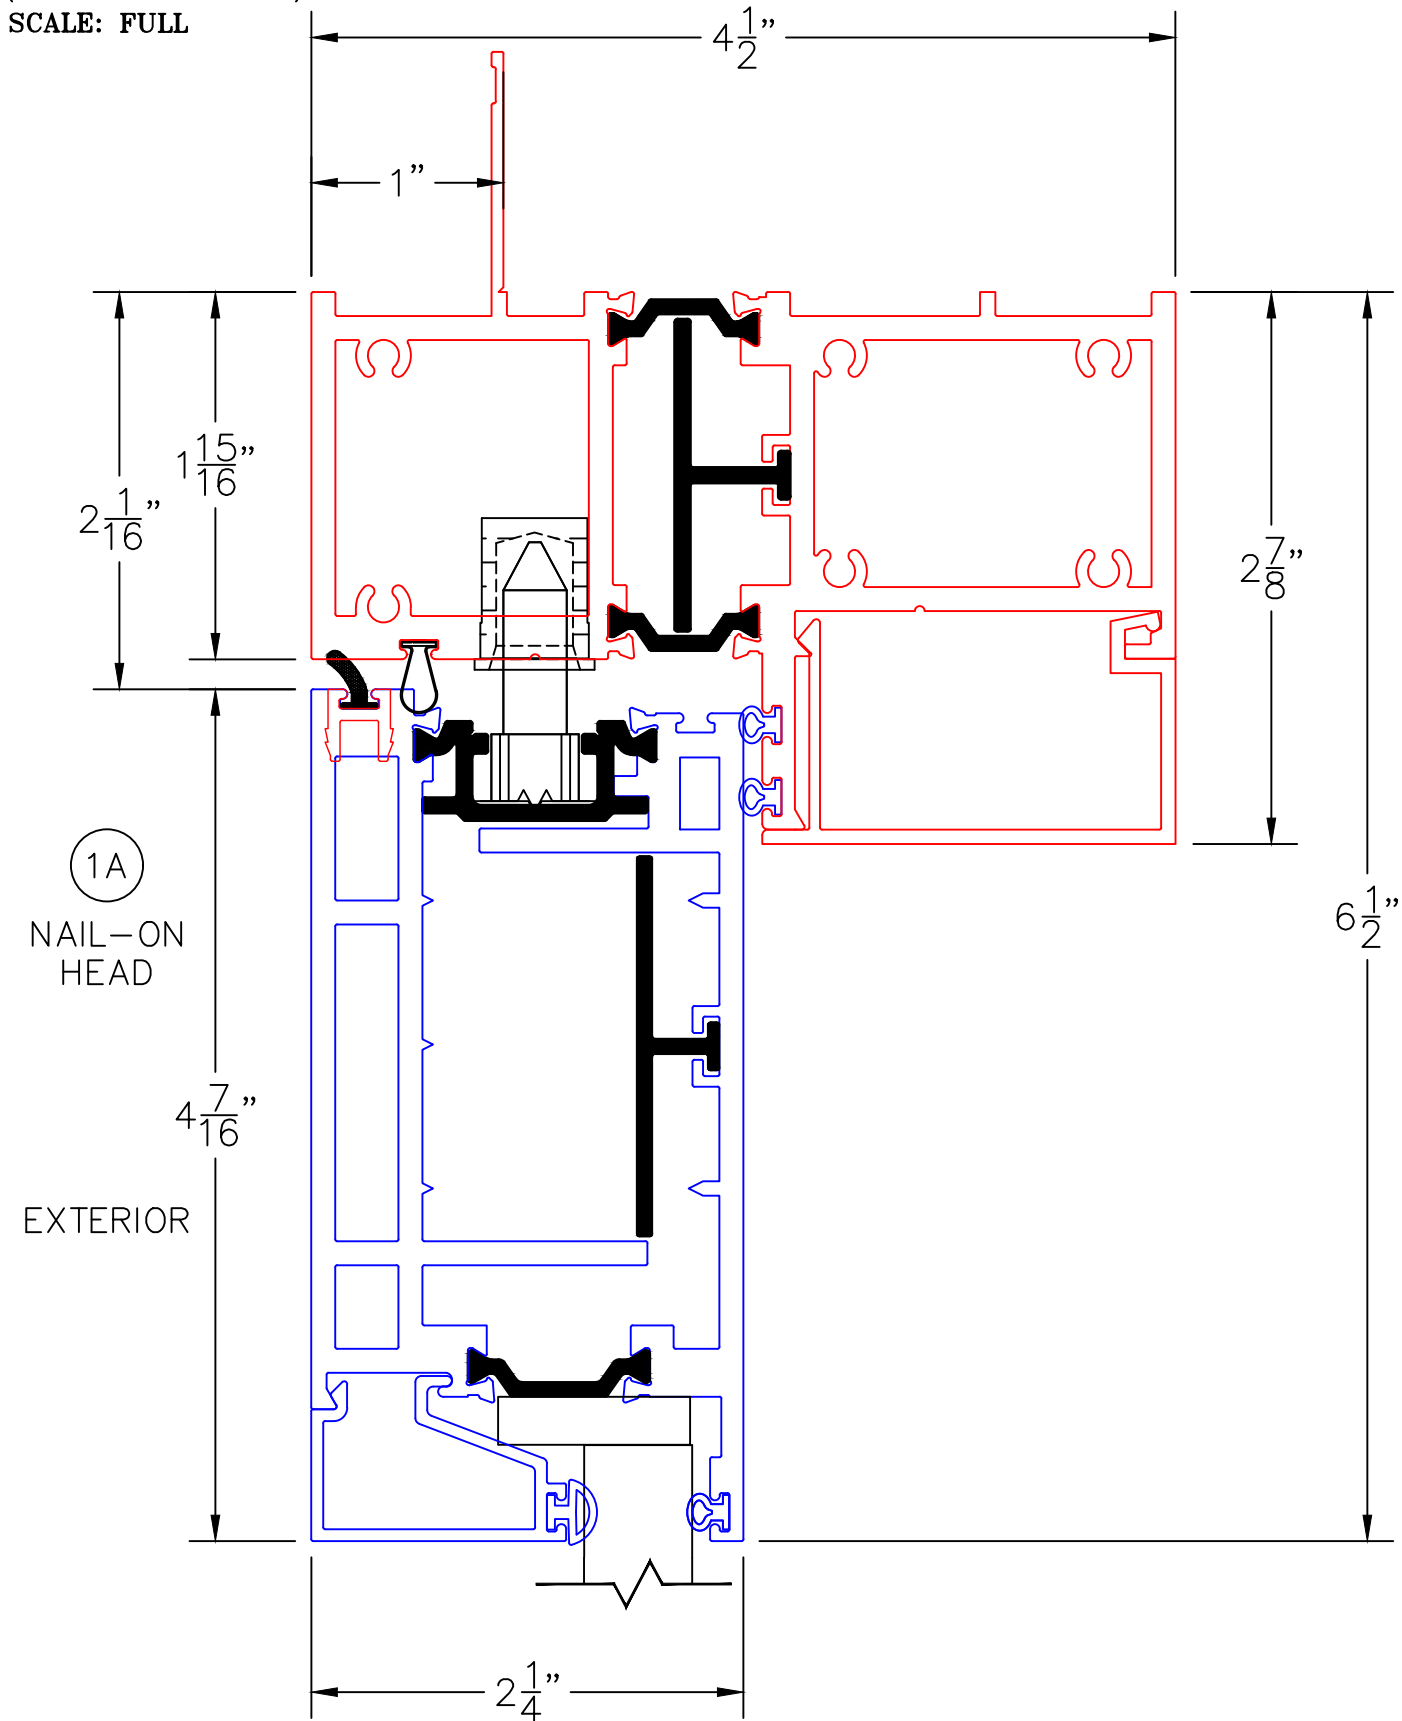

(USE RULER TO SCALE DIMENSIONS IN INCHES)
SCALE: 1/4

OUT-SWING DOOR
1" & 1-1/2" INSULATED & 9/16" SINGLE
GLAZING SHOWN

-GLASS PENETRATION: 1/2"
-EXTERIOR RATED PRODUCTS HAVE WEEP SLOTS ON HORIZONTAL SILLS.

0 0.5 1
(USE RULER TO SCALE DIMENSIONS IN INCHES)
SCALE: FULL

OUT-SWING DOOR DETAILS
1" INSULATED GLAZING SHOWN

SCALE: FULL

OUT-SWING DOOR DETAILS
9/16" SINGLE GLAZING SHOWN

0 0.5 1
(USE RULER TO SCALE DIMENSIONS IN INCHES)

OUT-SWING DOOR DETAILS
1-1/2" INSULATED GLAZING SHOWN

SCALE: FULL

0 0.5 1
(USE RULER TO SCALE DIMENSIONS IN INCHES)

SCALE: FULL

OUT-SWING DOOR DETAILS
1" INSULATED GLAZING SHOWN

OUT-SWING DOOR DETAILS
1" INSULATED GLAZING SHOWN

3

BLOCK JAMB
HANDLE SIDE

0 0.5 1
(USE RULER TO SCALE DIMENSIONS IN INCHES)
SCALE: FULL

0 0.5 1
 (USE RULER TO SCALE DIMENSIONS IN INCHES)
SCALE: FULL

OUT-SWING DOOR DETAILS 1" INSULATED GLAZING SHOWN

OUT-SWING DOOR DETAILS
1" INSULATED GLAZING SHOWN