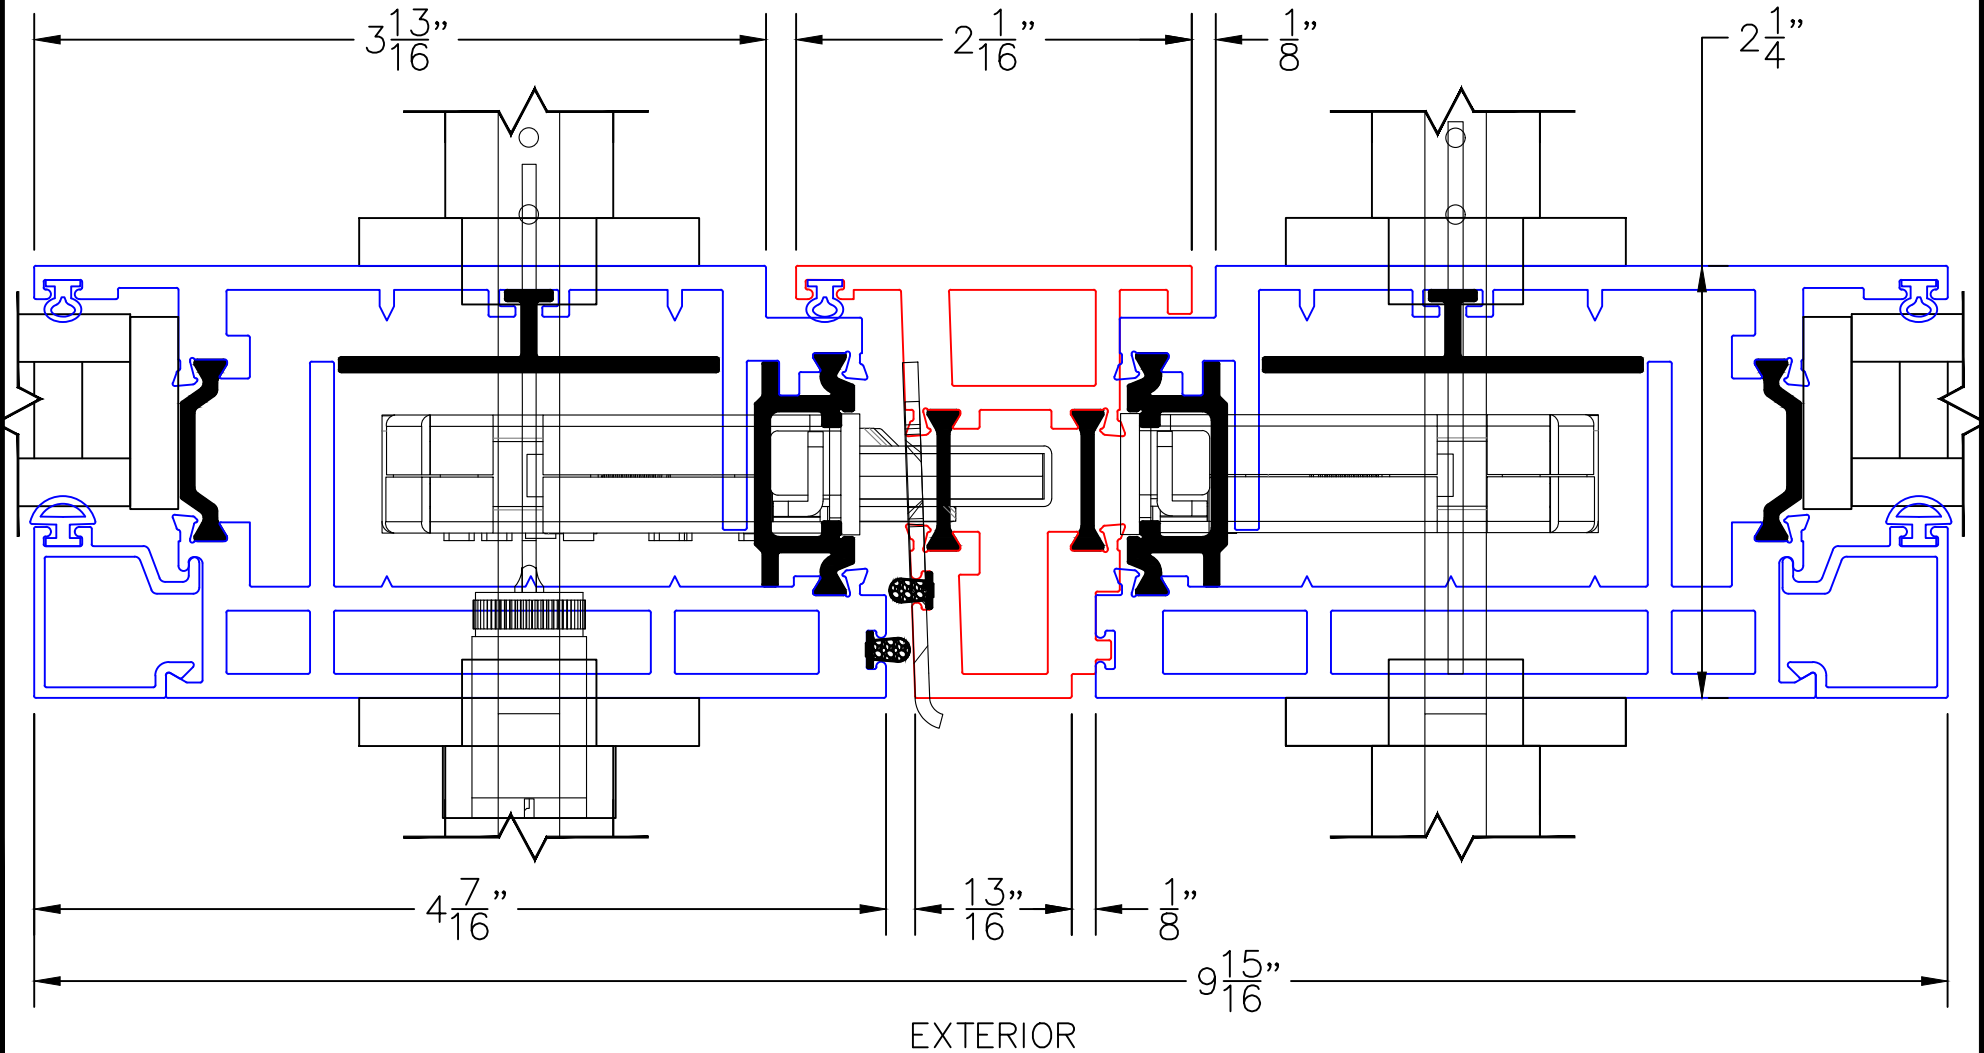

OUT-SWING DOOR DETAILS
1" INSULATED GLAZING SHOWN

0 0.5 1
(USE RULER TO SCALE DIMENSIONS IN INCHES)
SCALE: FULL

5

PAIRED DOORS
WITH ASTRAGAL