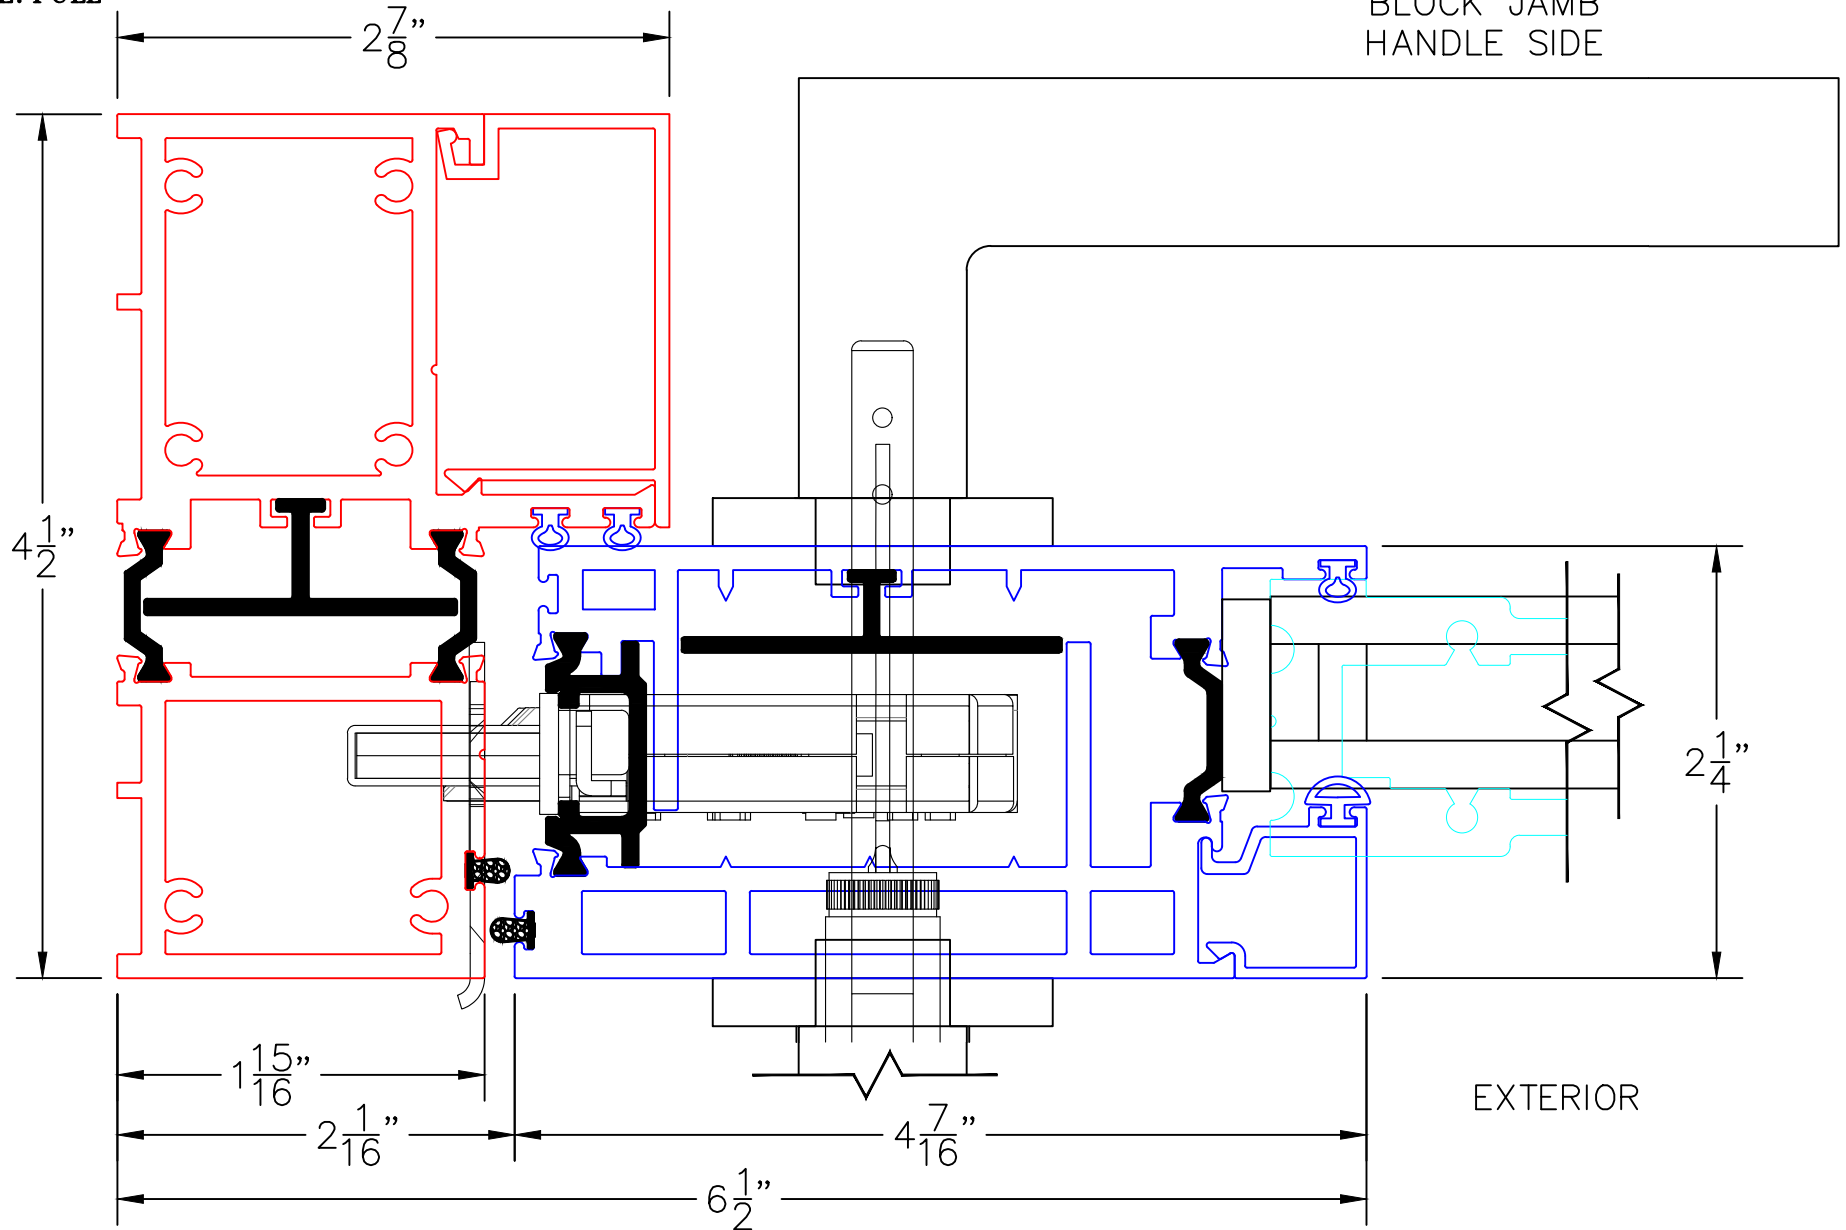

(USE RULER TO SCALE DIMENSIONS IN INCHES)
SCALE: 1/4

OUT-SWING DOOR
1" & 1-1/2" INSULATED & 9/16" SINGLE
GLAZING SHOWN

-GLASS PENETRATION: 1/2"
-EXTERIOR RATED PRODUCTS HAVE WEEP SLOTS ON HORIZONTAL SILLS.

0 0.5 1
(USE RULER TO SCALE DIMENSIONS IN INCHES)
SCALE: FULL

OUT-SWING DOOR DETAILS
1" INSULATED GLAZING SHOWN

SCALE: FULL

OUT-SWING DOOR DETAILS
9/16" SINGLE GLAZING SHOWN

0 0.5 1
(USE RULER TO SCALE DIMENSIONS IN INCHES)

OUT-SWING DOOR DETAILS
1-1/2" INSULATED GLAZING SHOWN

SCALE: FULL

0 0.5 1
(USE RULER TO SCALE DIMENSIONS IN INCHES)

SCALE: FULL

OUT-SWING DOOR DETAILS
1" INSULATED GLAZING SHOWN

OUT-SWING DOOR DETAILS
1" INSULATED GLAZING SHOWN

3

BLOCK JAMB
HANDLE SIDE

0 0.5 1
(USE RULER TO SCALE DIMENSIONS IN INCHES)
SCALE: FULL

0 0.5 1
 (USE RULER TO SCALE DIMENSIONS IN INCHES)
SCALE: FULL

OUT-SWING DOOR DETAILS 1" INSULATED GLAZING SHOWN

OUT-SWING DOOR DETAILS
1" INSULATED GLAZING SHOWN