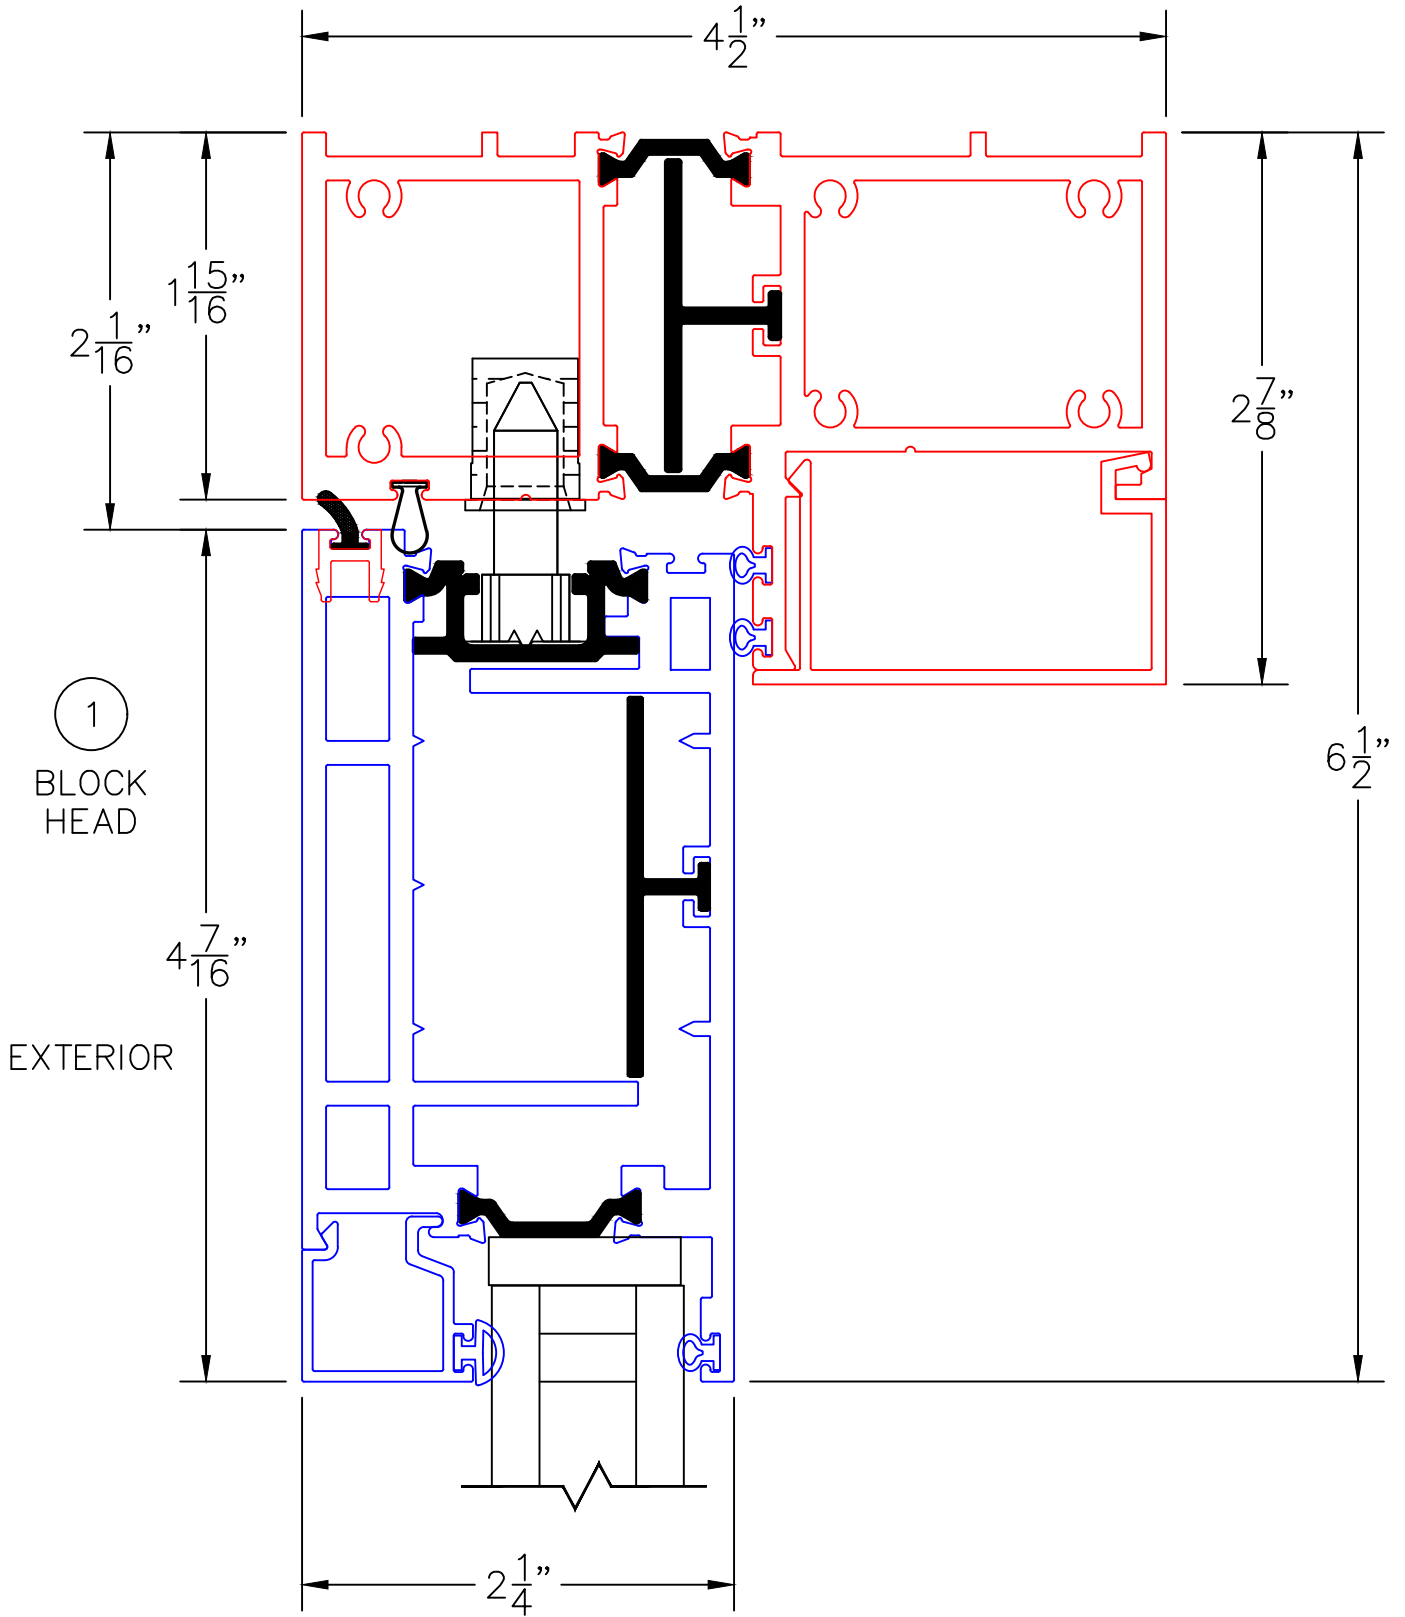

(USE RULER TO SCALE DIMENSIONS IN INCHES)
SCALE: 1/4

OUT-SWING DOOR
1" & 1-1/2" INSULATED & 9/16" SINGLE
GLAZING SHOWN

-GLASS PENETRATION: 1/2"
-EXTERIOR RATED PRODUCTS HAVE WEEP SLOTS ON HORIZONTAL SILLS.

0 0.5 1
(USE RULER TO SCALE DIMENSIONS IN INCHES)
SCALE: FULL

OUT-SWING DOOR DETAILS
1" INSULATED GLAZING SHOWN

SCALE: FULL

OUT-SWING DOOR DETAILS
9/16" SINGLE GLAZING SHOWN

0 0.5 1
(USE RULER TO SCALE DIMENSIONS IN INCHES)

OUT-SWING DOOR DETAILS
1-1/2" INSULATED GLAZING SHOWN

SCALE: FULL

0 0.5 1
(USE RULER TO SCALE DIMENSIONS IN INCHES)

SCALE: FULL

OUT-SWING DOOR DETAILS
1" INSULATED GLAZING SHOWN

OUT-SWING DOOR DETAILS
1" INSULATED GLAZING SHOWN

3

BLOCK JAMB
HANDLE SIDE

0 0.5 1
(USE RULER TO SCALE DIMENSIONS IN INCHES)
SCALE: FULL

0 0.5 1
 (USE RULER TO SCALE DIMENSIONS IN INCHES)
SCALE: FULL

OUT-SWING DOOR DETAILS 1" INSULATED GLAZING SHOWN

OUT-SWING DOOR DETAILS
1" INSULATED GLAZING SHOWN