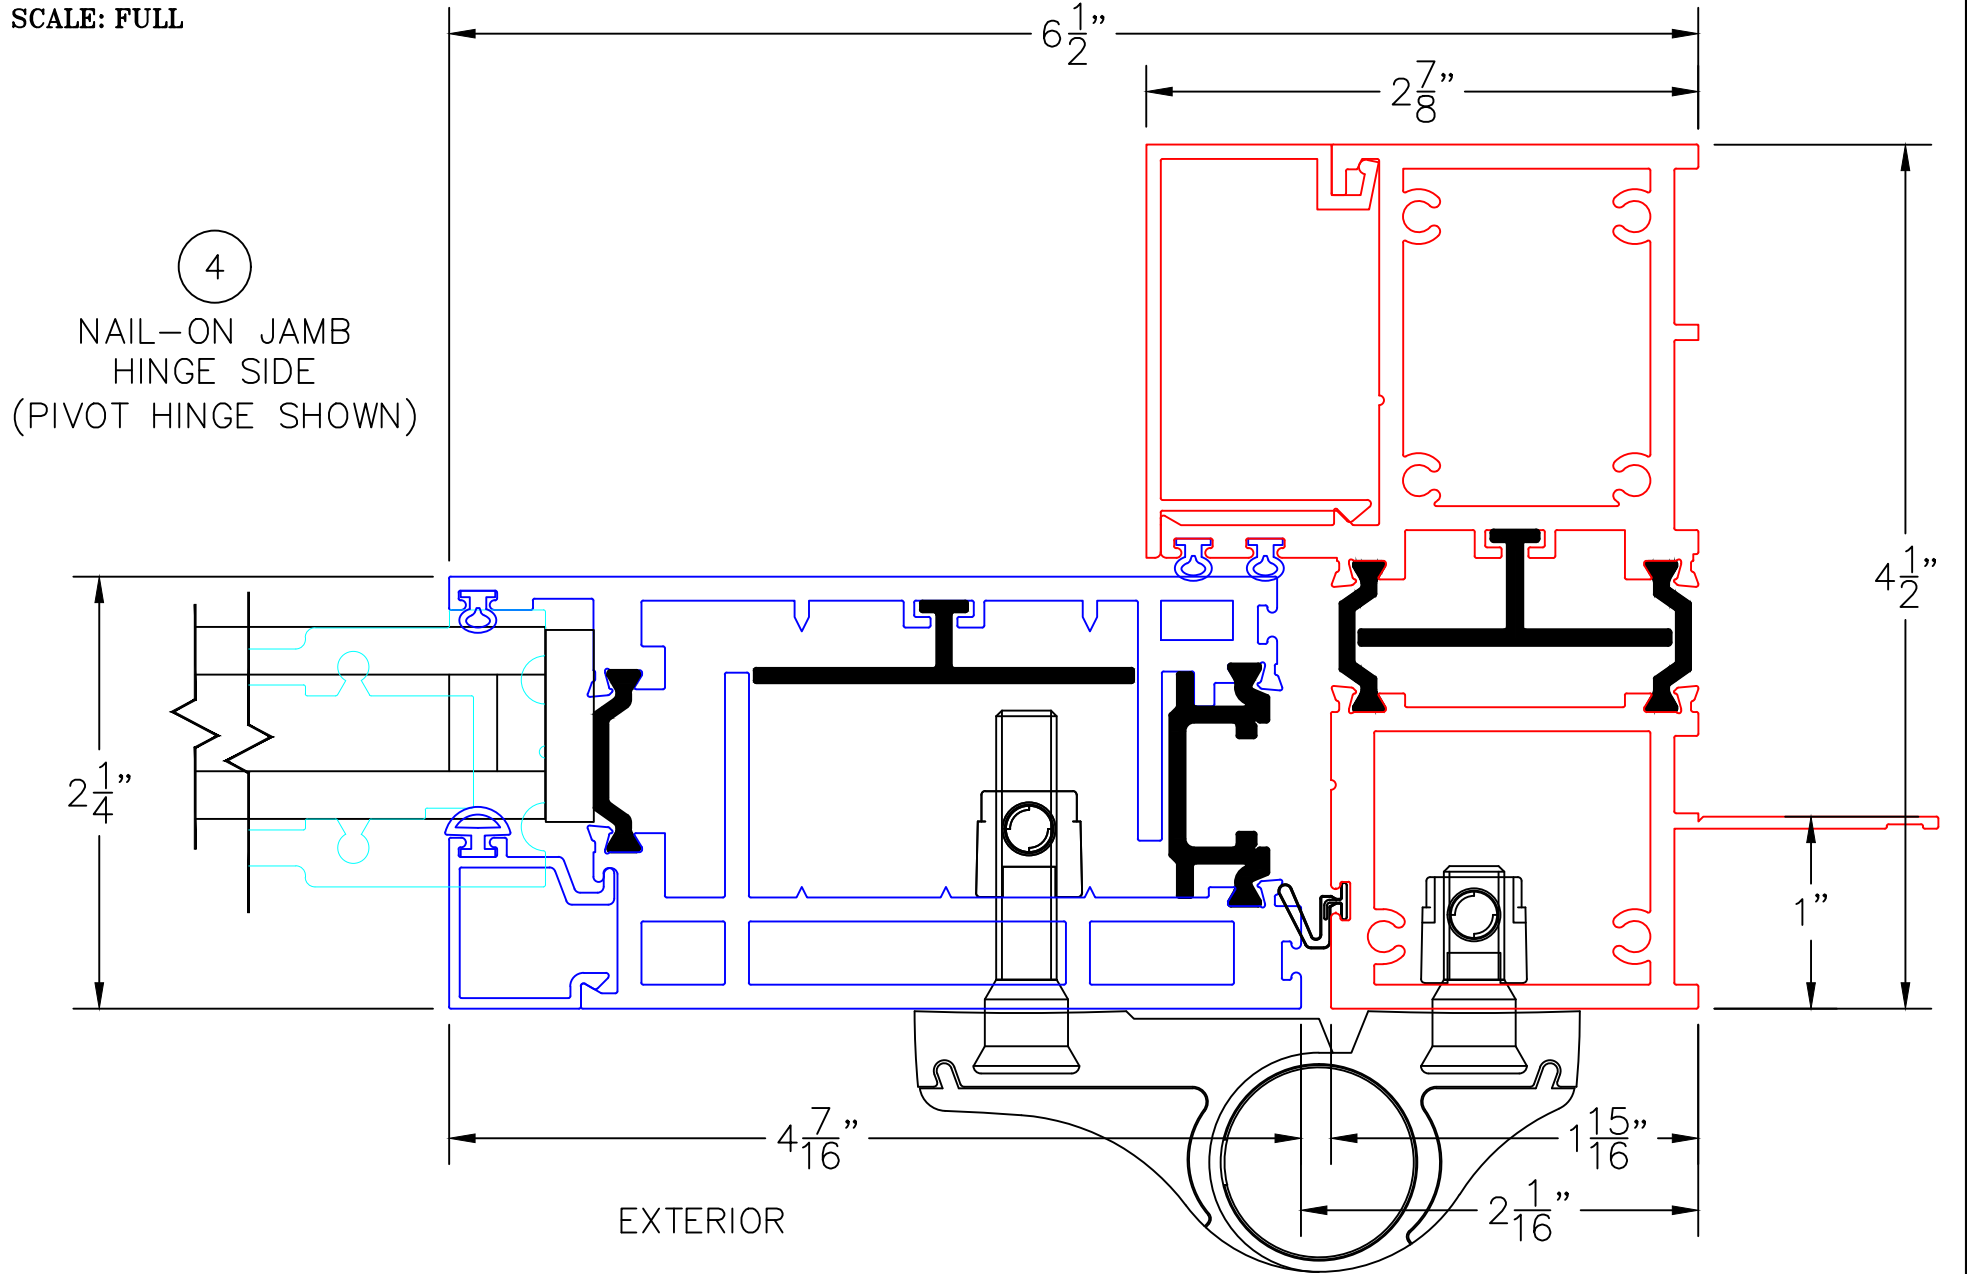

(USE RULER TO SCALE DIMENSIONS IN INCHES)
SCALE: 1/4

OUT-SWING DOOR
1" & 1-1/2" INSULATED & 9/16" SINGLE
GLAZING SHOWN

-GLASS PENETRATION: 1/2"
-EXTERIOR RATED PRODUCTS HAVE WEEP SLOTS ON HORIZONTAL SILLS.

0 0.5 1
(USE RULER TO SCALE DIMENSIONS IN INCHES)
SCALE: FULL

OUT-SWING DOOR DETAILS
1" INSULATED GLAZING SHOWN

SCALE: FULL

OUT-SWING DOOR DETAILS
9/16" SINGLE GLAZING SHOWN

0 0.5 1
(USE RULER TO SCALE DIMENSIONS IN INCHES)

OUT-SWING DOOR DETAILS
1-1/2" INSULATED GLAZING SHOWN

SCALE: FULL

0 0.5 1
(USE RULER TO SCALE DIMENSIONS IN INCHES)

SCALE: FULL

OUT-SWING DOOR DETAILS
1" INSULATED GLAZING SHOWN

OUT-SWING DOOR DETAILS
1" INSULATED GLAZING SHOWN

3

BLOCK JAMB
HANDLE SIDE

0 0.5 1
(USE RULER TO SCALE DIMENSIONS IN INCHES)
SCALE: FULL

0 0.5 1
 (USE RULER TO SCALE DIMENSIONS IN INCHES)
SCALE: FULL

OUT-SWING DOOR DETAILS 1" INSULATED GLAZING SHOWN

OUT-SWING DOOR DETAILS
1" INSULATED GLAZING SHOWN