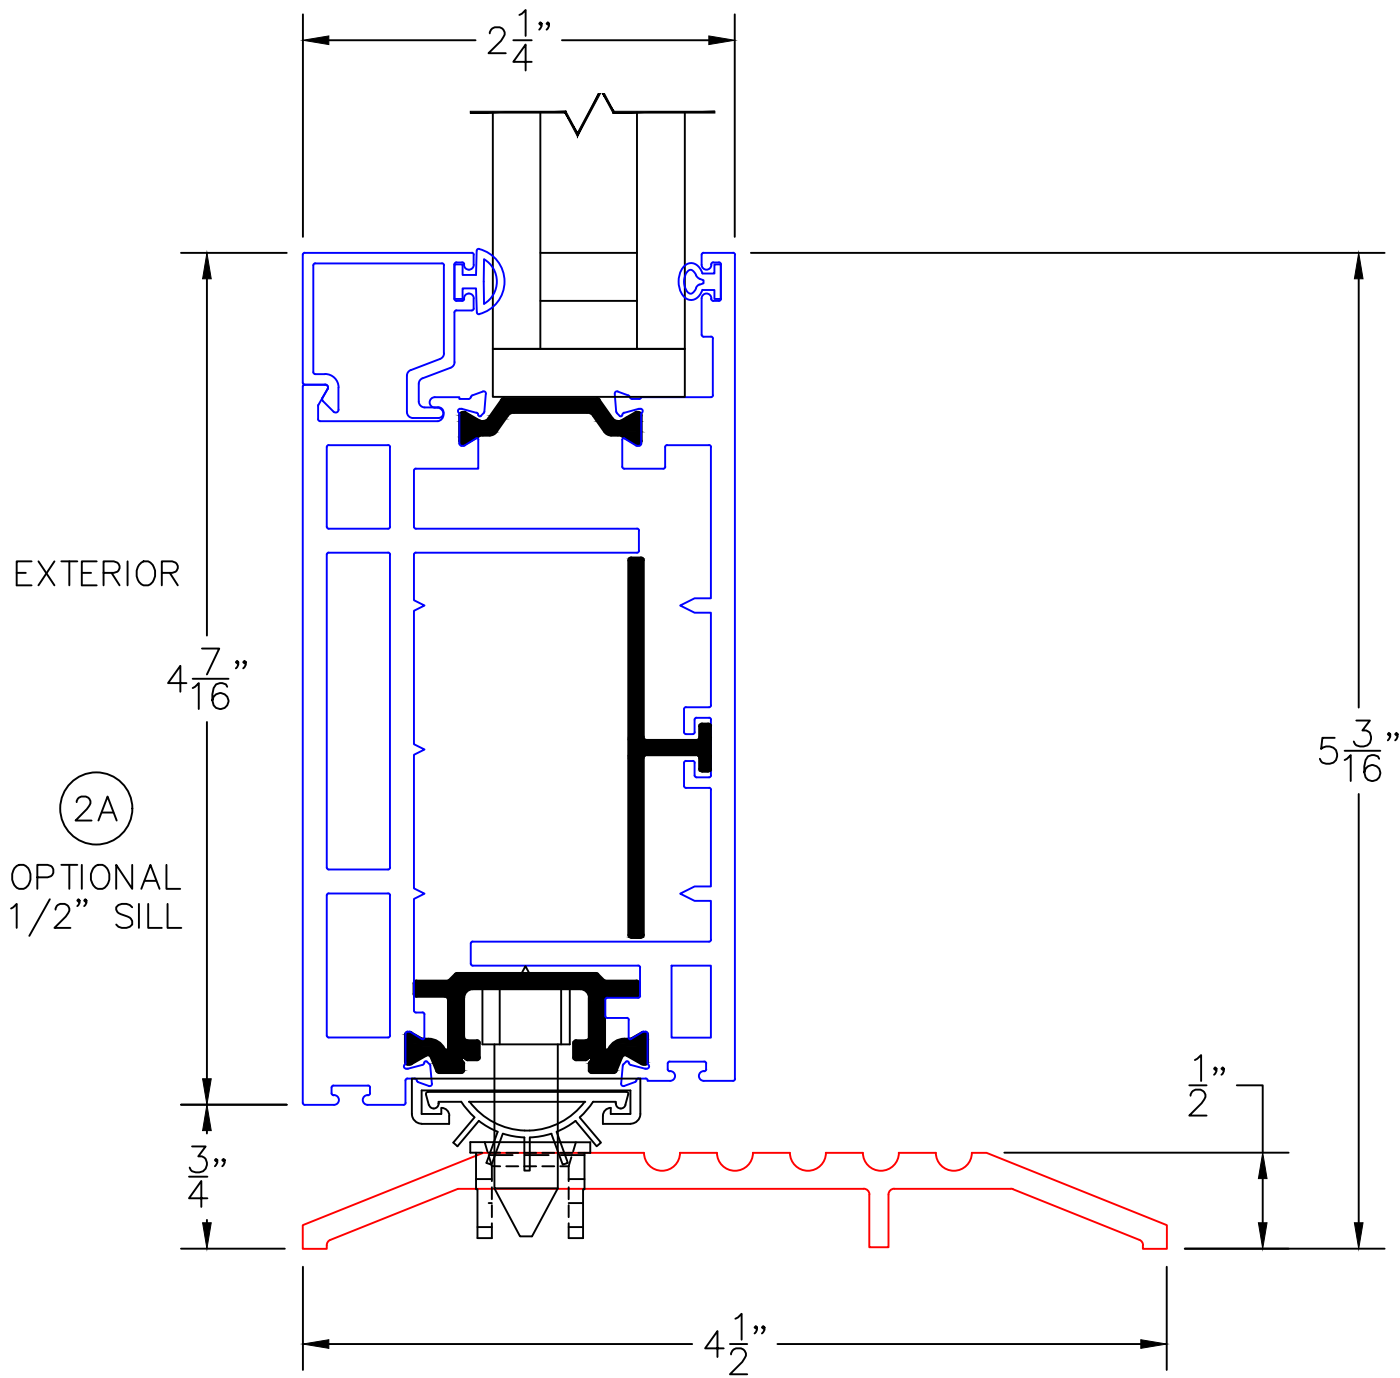

(USE RULER TO SCALE DIMENSIONS IN INCHES)
SCALE: 1/4

OUT-SWING DOOR
1" & 1-1/2" INSULATED & 9/16" SINGLE
GLAZING SHOWN

-GLASS PENETRATION: 1/2"
-EXTERIOR RATED PRODUCTS HAVE WEEP SLOTS ON HORIZONTAL SILLS.

0 0.5 1
(USE RULER TO SCALE DIMENSIONS IN INCHES)
SCALE: FULL

OUT-SWING DOOR DETAILS
1" INSULATED GLAZING SHOWN

SCALE: FULL

OUT-SWING DOOR DETAILS
9/16" SINGLE GLAZING SHOWN

0 0.5 1
(USE RULER TO SCALE DIMENSIONS IN INCHES)

OUT-SWING DOOR DETAILS
1-1/2" INSULATED GLAZING SHOWN

SCALE: FULL

0 0.5 1
(USE RULER TO SCALE DIMENSIONS IN INCHES)

SCALE: FULL

OUT-SWING DOOR DETAILS
1" INSULATED GLAZING SHOWN

OUT-SWING DOOR DETAILS
1" INSULATED GLAZING SHOWN

3

BLOCK JAMB
HANDLE SIDE

0 0.5 1
(USE RULER TO SCALE DIMENSIONS IN INCHES)
SCALE: FULL

0 0.5 1
 (USE RULER TO SCALE DIMENSIONS IN INCHES)
SCALE: FULL

OUT-SWING DOOR DETAILS 1" INSULATED GLAZING SHOWN

OUT-SWING DOOR DETAILS
1" INSULATED GLAZING SHOWN