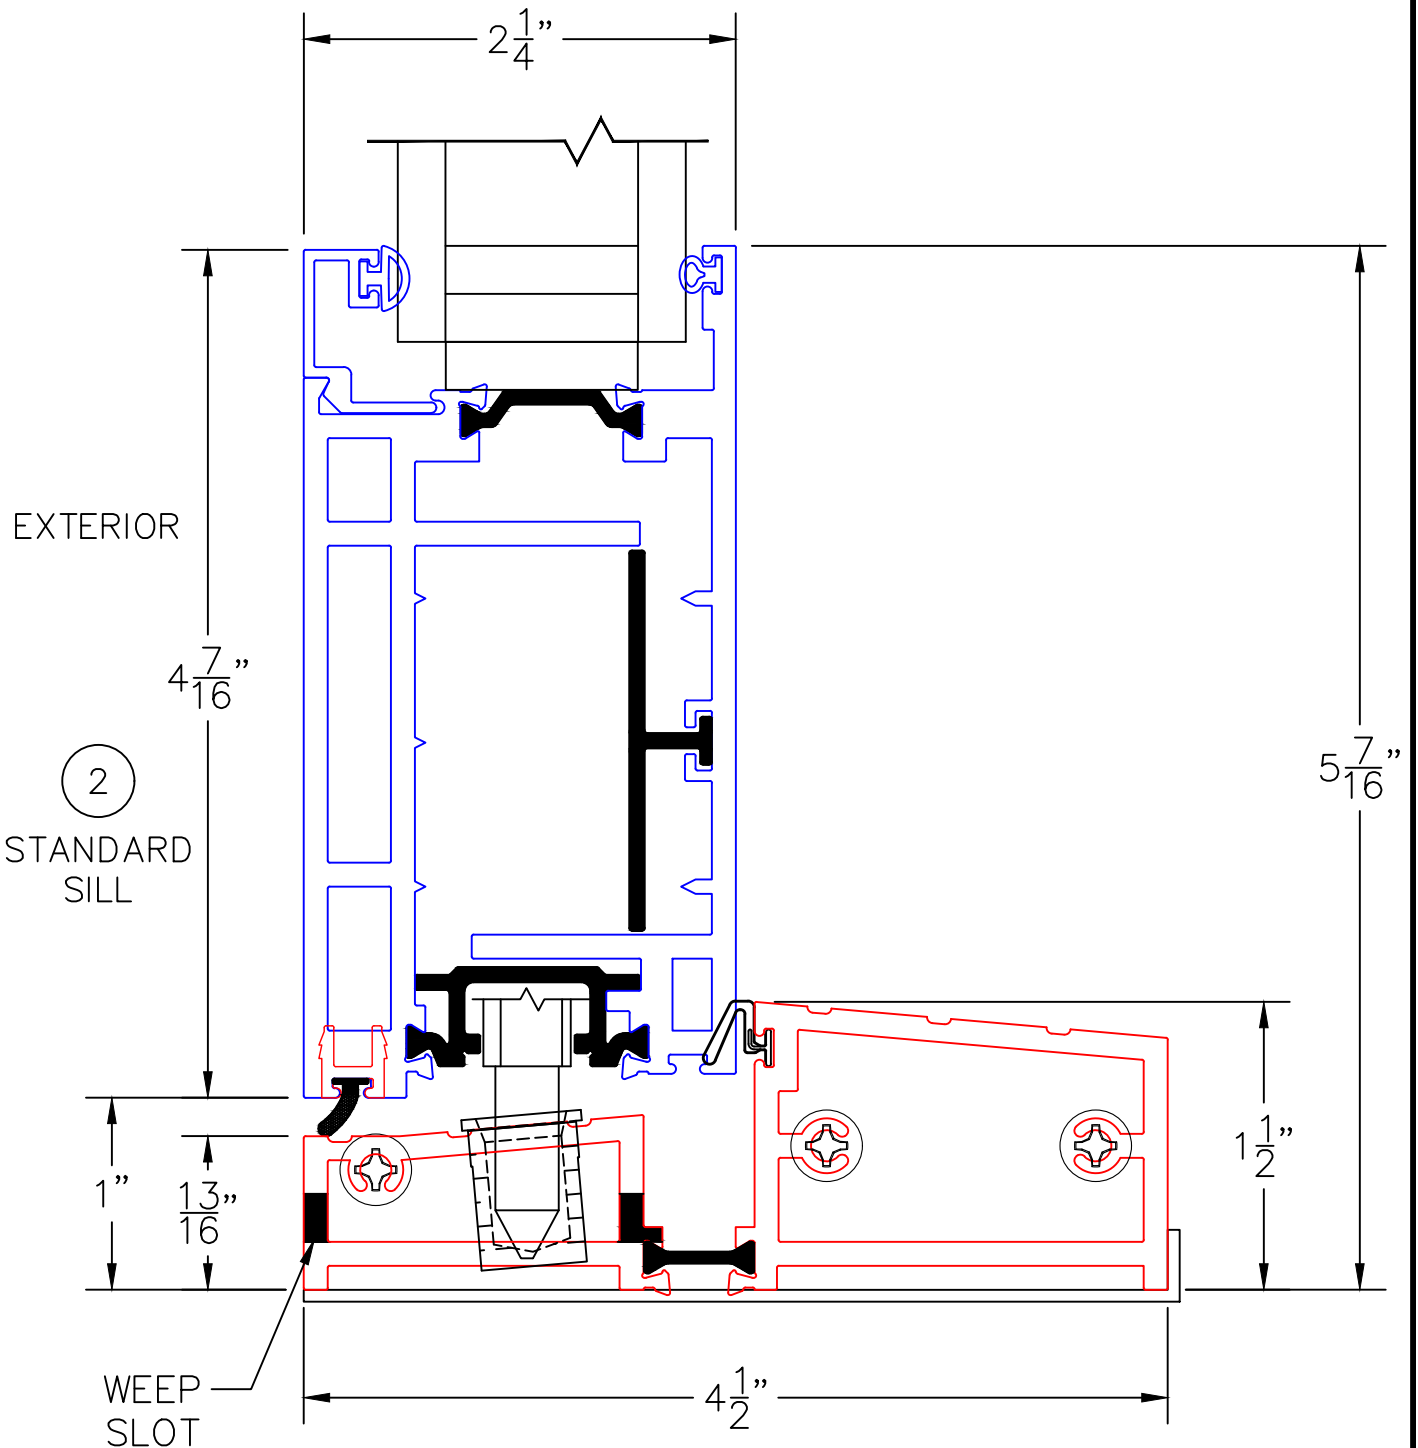

(USE RULER TO SCALE DIMENSIONS IN INCHES)
SCALE: 1/4

OUT-SWING DOOR
1" & 1-1/2" INSULATED & 9/16" SINGLE
GLAZING SHOWN

-GLASS PENETRATION: 1/2"
-EXTERIOR RATED PRODUCTS HAVE WEEP SLOTS ON HORIZONTAL SILLS.

0 0.5 1
(USE RULER TO SCALE DIMENSIONS IN INCHES)
SCALE: FULL

OUT-SWING DOOR DETAILS
1" INSULATED GLAZING SHOWN

SCALE: FULL

OUT-SWING DOOR DETAILS
9/16" SINGLE GLAZING SHOWN

0 0.5 1
(USE RULER TO SCALE DIMENSIONS IN INCHES)

OUT-SWING DOOR DETAILS
1-1/2" INSULATED GLAZING SHOWN

SCALE: FULL

0 0.5 1
(USE RULER TO SCALE DIMENSIONS IN INCHES)

SCALE: FULL

OUT-SWING DOOR DETAILS
1" INSULATED GLAZING SHOWN

OUT-SWING DOOR DETAILS
1" INSULATED GLAZING SHOWN

3

BLOCK JAMB
HANDLE SIDE

0 0.5 1
(USE RULER TO SCALE DIMENSIONS IN INCHES)
SCALE: FULL

0 0.5 1
 (USE RULER TO SCALE DIMENSIONS IN INCHES)
SCALE: FULL

OUT-SWING DOOR DETAILS 1" INSULATED GLAZING SHOWN

OUT-SWING DOOR DETAILS
1" INSULATED GLAZING SHOWN