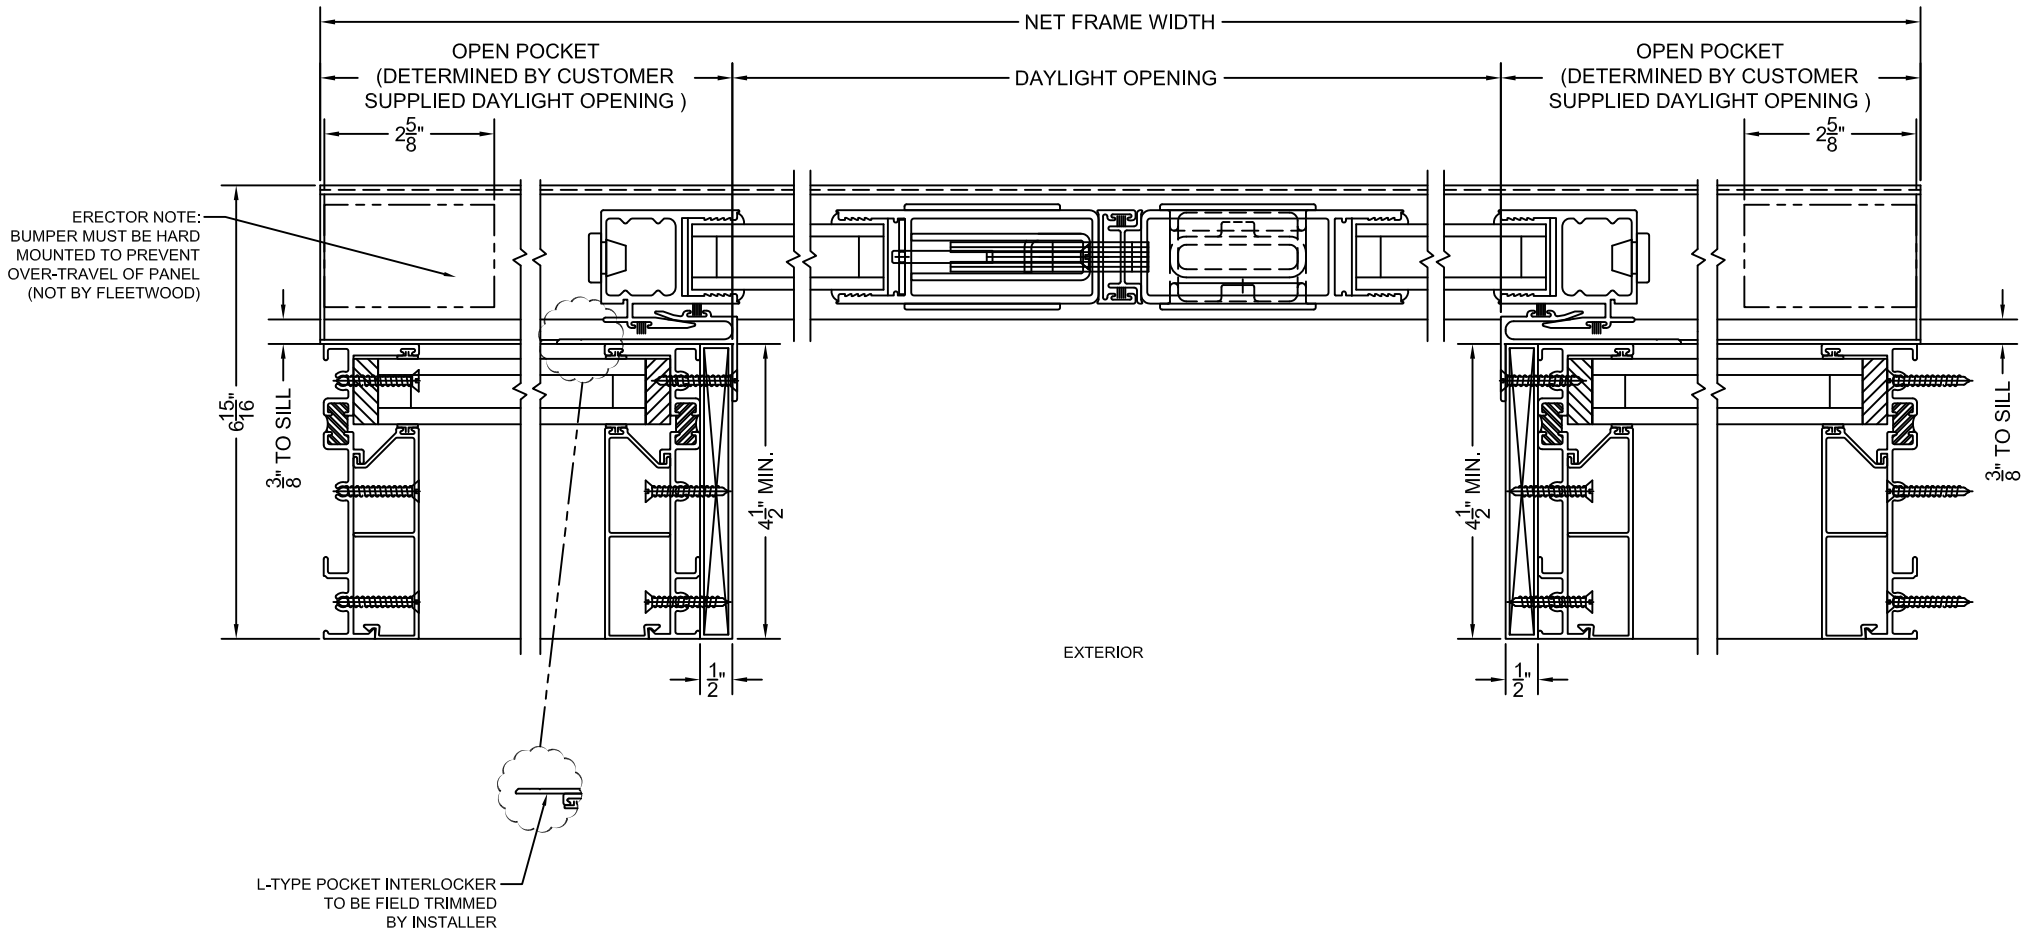

SERIES 3800-T--SERIES 3070

OPEN POCKET CONCEPT DRAWING

U:\Cadfiles_Admin\Products\3800-T\Concept_Dwgs

SCALE: NOT TO SCALE

CONCEPT TO ILLUSTRATE SERIES 3800-T USED
AS AN OPEN POCKET FOR MULTI-SLIDING DOORS

SERIES 3800-T