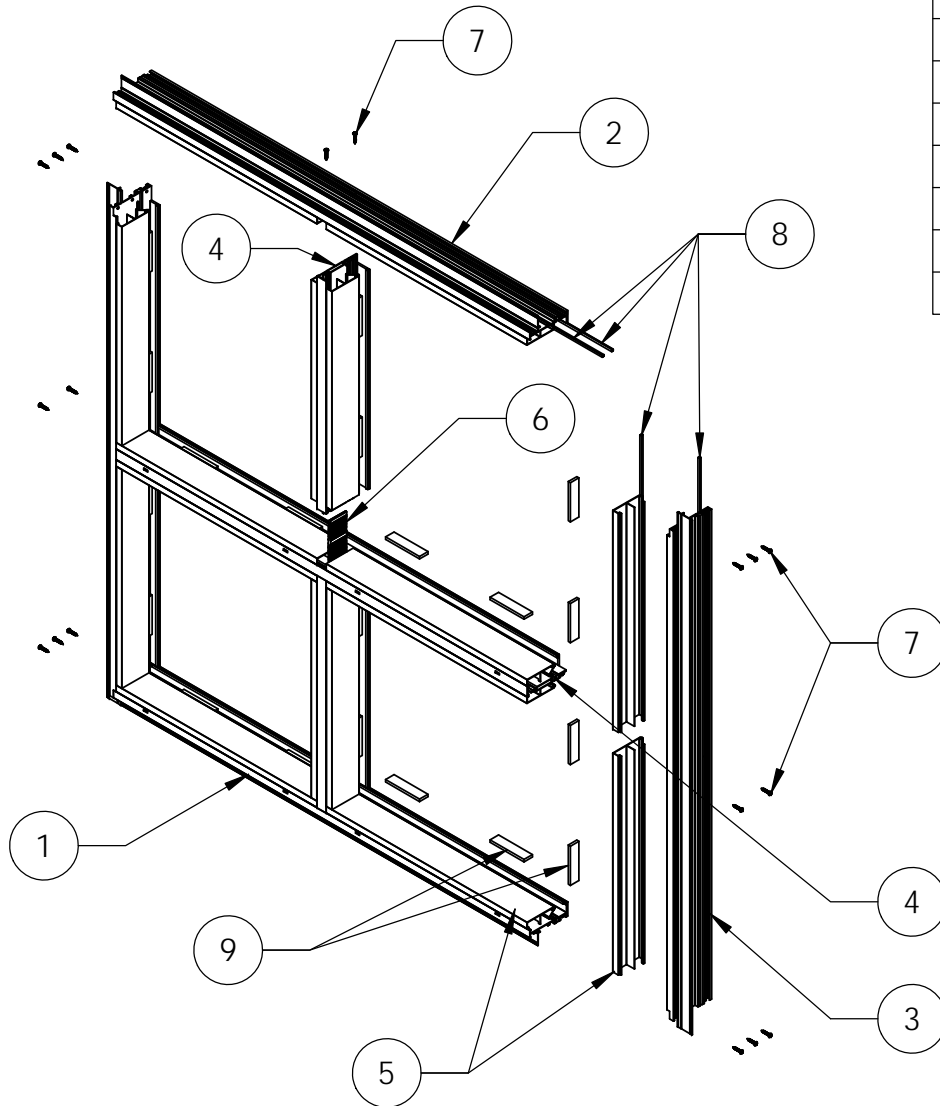

ASSEMBLY / PARTS LIST (B.O.M.)

| ITEM NO. | PART NUMBER | DESCRIPTION | QTY. |
|----------|-------------|------------------------------|------|
| 1 | 3805, Sill | Nail-Fin Frame | 1 |
| 2 | 3805, Head | Nail-Fin Frame | 1 |
| 3 | 3805, Jamb | Nail-Fin Frame | 2 |
| 4 | 3806 | TDL Bar | 3 |
| 5 | 3801 | 1" Glass Stop | 16 |
| 6 | 3812 | Intersecting Mullion Key | 1 |
| 7 | 20350 | No. 10 Screw, PHP 1 in. | 20 |
| 8 | 25199 | Mini Bulb Vinyl | 26 |
| 9 | 18620 | Setting Block 4" x 1/4" x 1" | 32 |

| | |
|--|--------------|
| TITLE: Series 3800-T OO/OO-GTF Assembly | |
| DWG. NO. 3800-T OO_OO_Assembly | REV |
| DATE: 5/11/16 | SHEET 1 OF 1 |