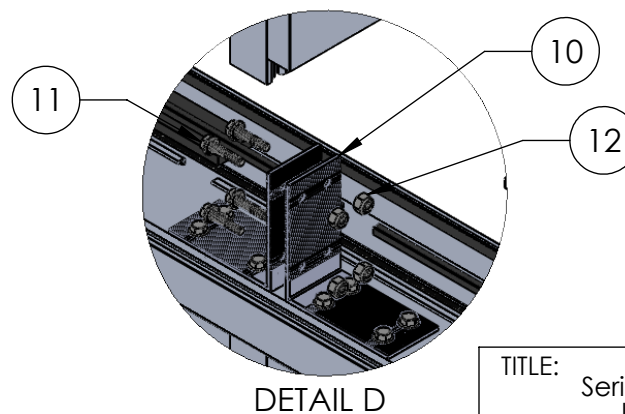

ASSEMBLY / PARTS LIST (B.O.M.)

ITEM NO.	PART NUMBER	DESCRIPTION	Default/QUANTITY
1	3805, Sill	Nail-Fin Frame	1
2	3806	TDL Bar	2
3	3805	Head	1
4	3805	Jamb	2
5	3801	1" Glass Stop	16
6	3806-TDL Bar	TDL Bar	1
7	20350	#10 PHP Screw, 1 in.	20
8	25199	Mini Bulb Vinyl	26
9	18620	Setting Block 4" x 1/4" x 1"	32
10	25765	Intersecting TDL L-Bracket - Use Corner Key 02P03, cut 1.5" with 8 Holes	4
11	25775	#10-32 x 1" Serrated Flange Head Cap Screw	16
12	25776	#10-32 Nylon-Insert Locknut	16
13	25504	Pop Rivet	16
14	18629	Nail-Fin Corner	4