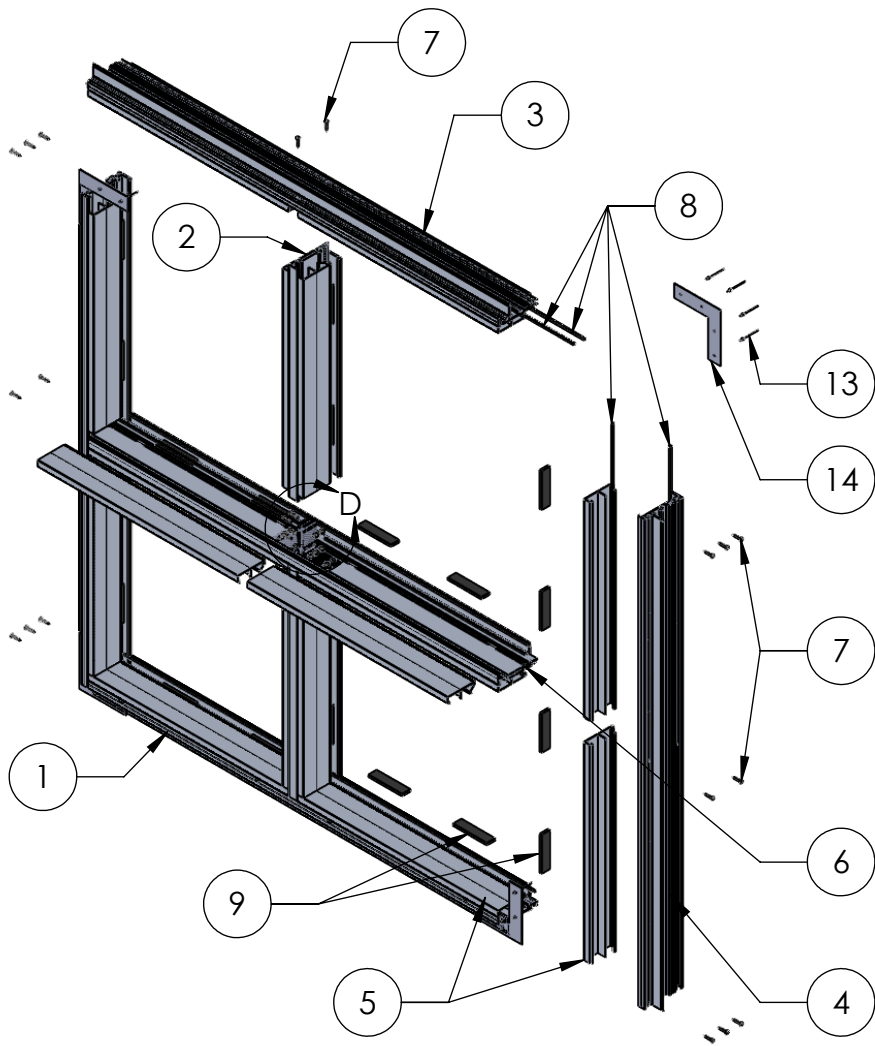

ASSEMBLY / PARTS LIST (B.O.M.)

ITEM NO.	PART NUMBER	DESCRIPTION	Default/QUANTITY
1	3805, Sill	Nail-Fin Frame	1
2	3806	TDL Bar	2
3	3805	Head	1
4	3805	Jamb	2
5	3801	1" Glass Stop	16
6	3806-TDL Bar	TDL Bar	1
7	20350	#10 PHP Screw, 1 in.	20
8	25199	Mini Bulb Vinyl	26
9	18620	Setting Block 4" x 1/4" x 1"	32
10	25765	Intersecting TDL L-Bracket - Use Corner Key 02P03, cut 1.5" with 8 Holes	4
11	25775	#10-32 x 1" Serrated Flange Head Cap Screw	16
12	25776	#10-32 Nylon-Insert Locknut	16
13	25504	Pop Rivet	16
14	18629	Nail-Fin Corner	4

TITLE: Series 3800-T OO_OO with L Bracket_Assembly	
DWG. NO. 3800-T OO_OO with L Bracket_Assembly	REV
DATE: 5/11/16	SHEET 1 OF 1