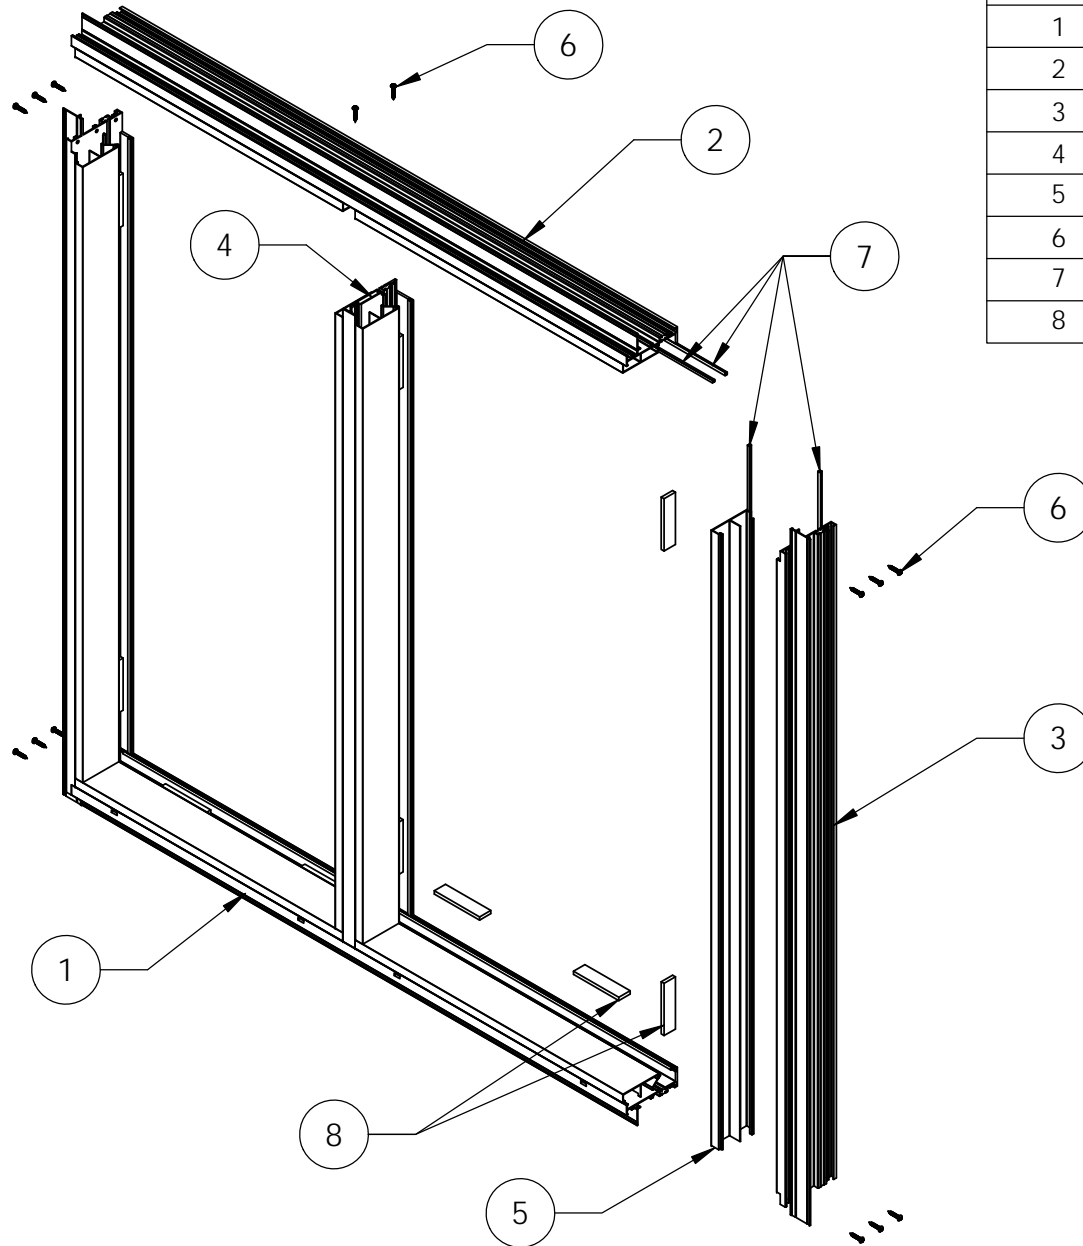

# ASSEMBLY / PARTS LIST (B.O.M.)

ITEM NO.	PART NUMBER	DESCRIPTION	QTY.
1	3805, Sill	Nail-Fin Frame	1
2	3805, Head	Nail-Fin Frame	1
3	3805, Jamb	Nail-Fin Frame	2
4	3806	TDL Bar	1
5	3801	1" Glass Stop	8
6	20350	No. 10 Screw, PHP 1 in.	16
7	25199	Mini Bulb Vinyl	14
8	18620	Setting Block 4" x 1/4" x 1"	16

TITLE: Series 3800-T OO-GTF Assembly	
DWG. NO. 3800-T OO_Assembly	REV
DATE: 5/11/16	SHEET 1 OF 1