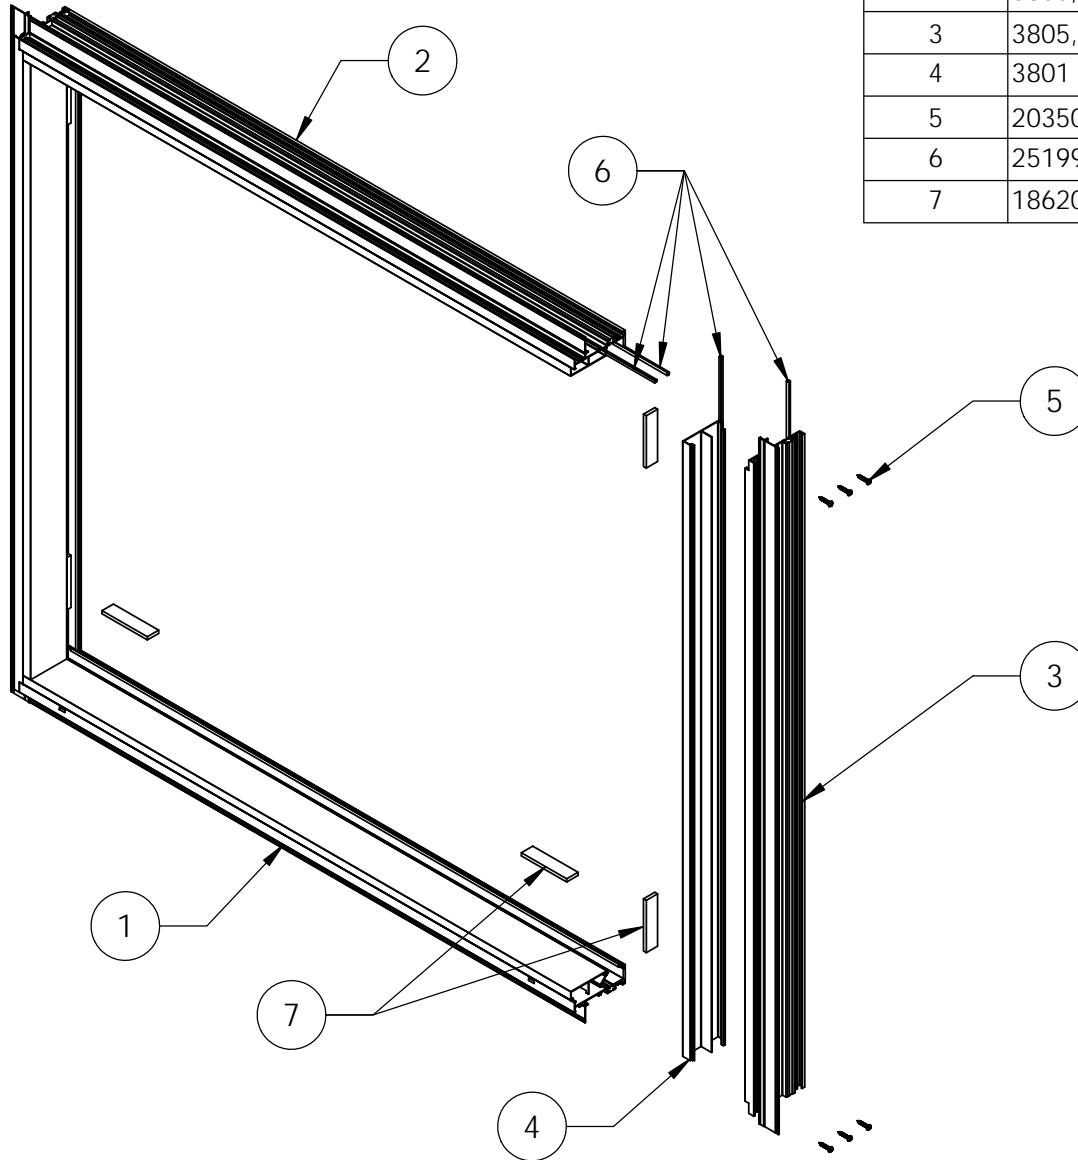

# ASSEMBLY / PARTS LIST (B.O.M.)

| ITEM NO. | PART NUMBER | DESCRIPTION                  | QTY. |
|----------|-------------|------------------------------|------|
| 1        | 3805, Sill  | Nail-Fin Frame               | 1    |
| 2        | 3805, Head  | Nail-Fin Frame               | 1    |
| 3        | 3805, Jamb  | Nail-Fin Frame               | 2    |
| 4        | 3801        | 1" Glass Stop                | 4    |
| 5        | 20350       | No. 10 Screw, PHP 1 in.      | 12   |
| 6        | 25199       | Mini Bulb Vinyl              | 8    |
| 7        | 18620       | Setting Block 4" x 1/4" x 1" | 8    |