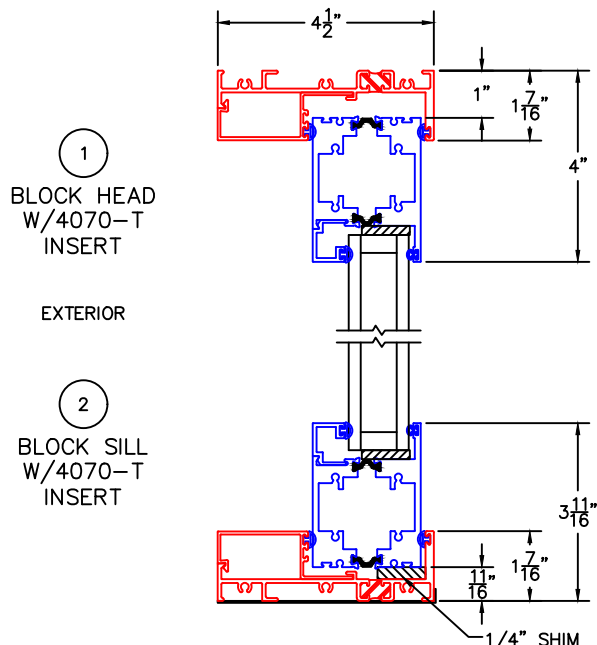

(USE RULER TO SCALE DIMENSIONS IN INCHES)
SCALE: 1/4

DOOR PANEL INSERTS

(USE RULER TO SCALE DIMENSIONS IN INCHES)

SCALE: FULL

DOOR PANEL INSERT DETAILS
1 1/4" GLAZING SHOWN

1
BLOCK HEAD
W/4070-T
PANEL INSERT

EXTERIOR

2
BLOCK SILL
W/4070-T
PANEL INSERT

0 0.5 1
(USE RULER TO SCALE DIMENSIONS IN INCHES)
SCALE: FULL

DOOR PANEL INSERT DETAILS
1 1/4" GLAZING SHOWN

1A

BLOCK HEAD
W/4400-T
PANEL INSERT

(USE RULER TO SCALE DIMENSIONS IN INCHES)

SCALE: FULL

DOOR PANEL INSERT DETAILS
1 1/4" GLAZING SHOWN

2A

BLOCK SILL
W/4400-T
PANEL INSERT

EXTERIOR

1/4" SHIM

5 ¹⁵/₁₆"

11/₁₆"

(USE RULER TO SCALE DIMENSIONS IN INCHES)

SCALE: FULL

4A

DOOR PANEL INSERT DETAILS
1 1/4" GLAZING SHOWN

VERTICAL TDL WITH
4400-T PANEL INSERT

EXTERIOR