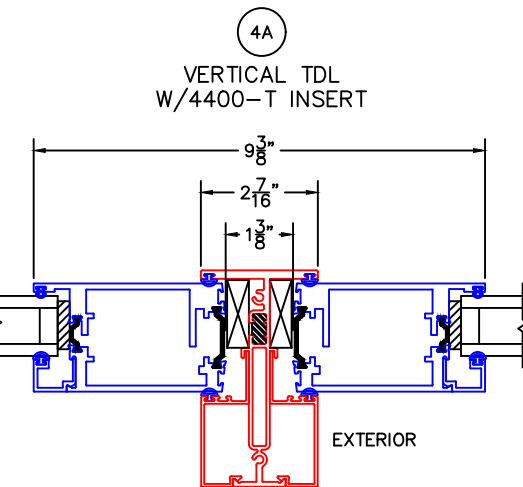

(USE RULER TO SCALE DIMENSIONS IN INCHES)
SCALE: 1/4

DOOR PANEL INSERTS

(USE RULER TO SCALE DIMENSIONS IN INCHES)

SCALE: FULL

DOOR PANEL INSERT DETAILS
1 1/4" GLAZING SHOWN

1
BLOCK HEAD
W/4070-T
PANEL INSERT

EXTERIOR

2
BLOCK SILL
W/4070-T
PANEL INSERT

0 0.5 1
(USE RULER TO SCALE DIMENSIONS IN INCHES)
SCALE: FULL

DOOR PANEL INSERT DETAILS
1 1/4" GLAZING SHOWN

1A

BLOCK HEAD
W/4400-T
PANEL INSERT

(USE RULER TO SCALE DIMENSIONS IN INCHES)

(USE RULER TO SCALE DIMENSIONS IN INCHES)

SCALE: FULL

DOOR PANEL INSERT DETAILS
1 1/4" GLAZING SHOWN

3

BLOCK JAMB
W/4070-T
PANEL INSERT

(USE RULER TO SCALE DIMENSIONS IN INCHES)

SCALE: FULL

DOOR PANEL INSERT DETAILS
1 1/4" GLAZING SHOWN

(USE RULER TO SCALE DIMENSIONS IN INCHES)

SCALE: FULL

4A

DOOR PANEL INSERT DETAILS
1 1/4" GLAZING SHOWN

VERTICAL TDL WITH
4400-T PANEL INSERT

EXTERIOR