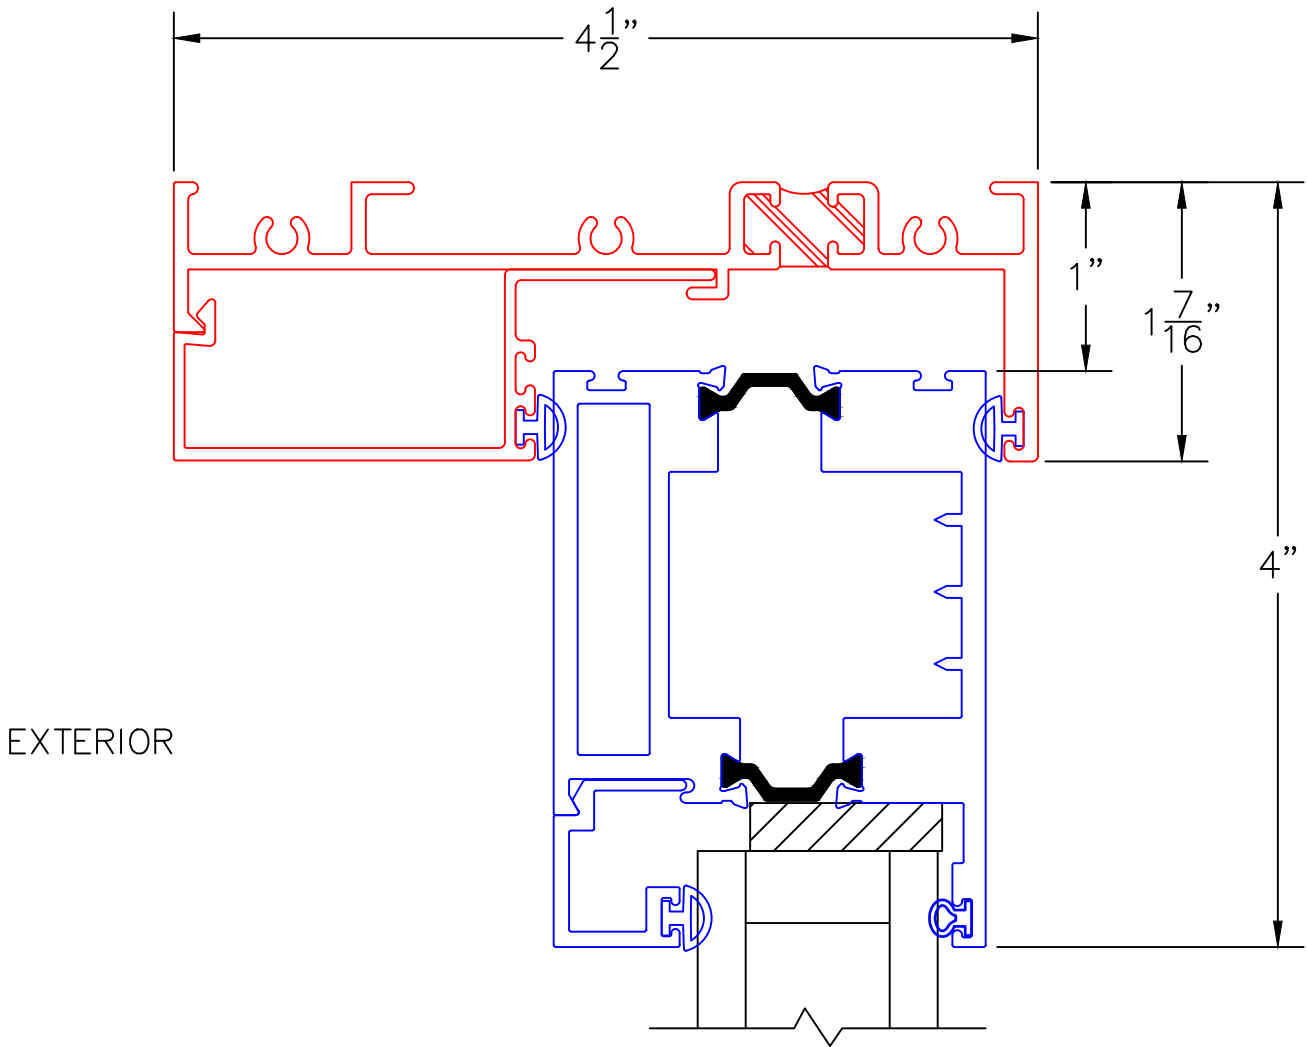

(USE RULER TO SCALE DIMENSIONS IN INCHES)
SCALE: 1/4

DOOR PANEL INSERTS

(USE RULER TO SCALE DIMENSIONS IN INCHES)

SCALE: FULL

DOOR PANEL INSERT DETAILS
1 1/4" GLAZING SHOWN

1
BLOCK HEAD
W/4070-T
PANEL INSERT

EXTERIOR

2
BLOCK SILL
W/4070-T
PANEL INSERT

0 0.5 1
(USE RULER TO SCALE DIMENSIONS IN INCHES)
SCALE: FULL

DOOR PANEL INSERT DETAILS
1 1/4" GLAZING SHOWN

1A

BLOCK HEAD
W/4400-T
PANEL INSERT

(USE RULER TO SCALE DIMENSIONS IN INCHES)

SCALE: FULL

DOOR PANEL INSERT DETAILS
1 1/4" GLAZING SHOWN

2A

BLOCK SILL
W/4400-T
PANEL INSERT

EXTERIOR

1/4" SHIM

5 ¹⁵/₁₆"

11/₁₆"

(USE RULER TO SCALE DIMENSIONS IN INCHES)

SCALE: FULL

DOOR PANEL INSERT DETAILS
1 1/4" GLAZING SHOWN

3

BLOCK JAMB
W/4070-T
PANEL INSERT

(USE RULER TO SCALE DIMENSIONS IN INCHES)

SCALE: FULL

DOOR PANEL INSERT DETAILS
1 1/4" GLAZING SHOWN