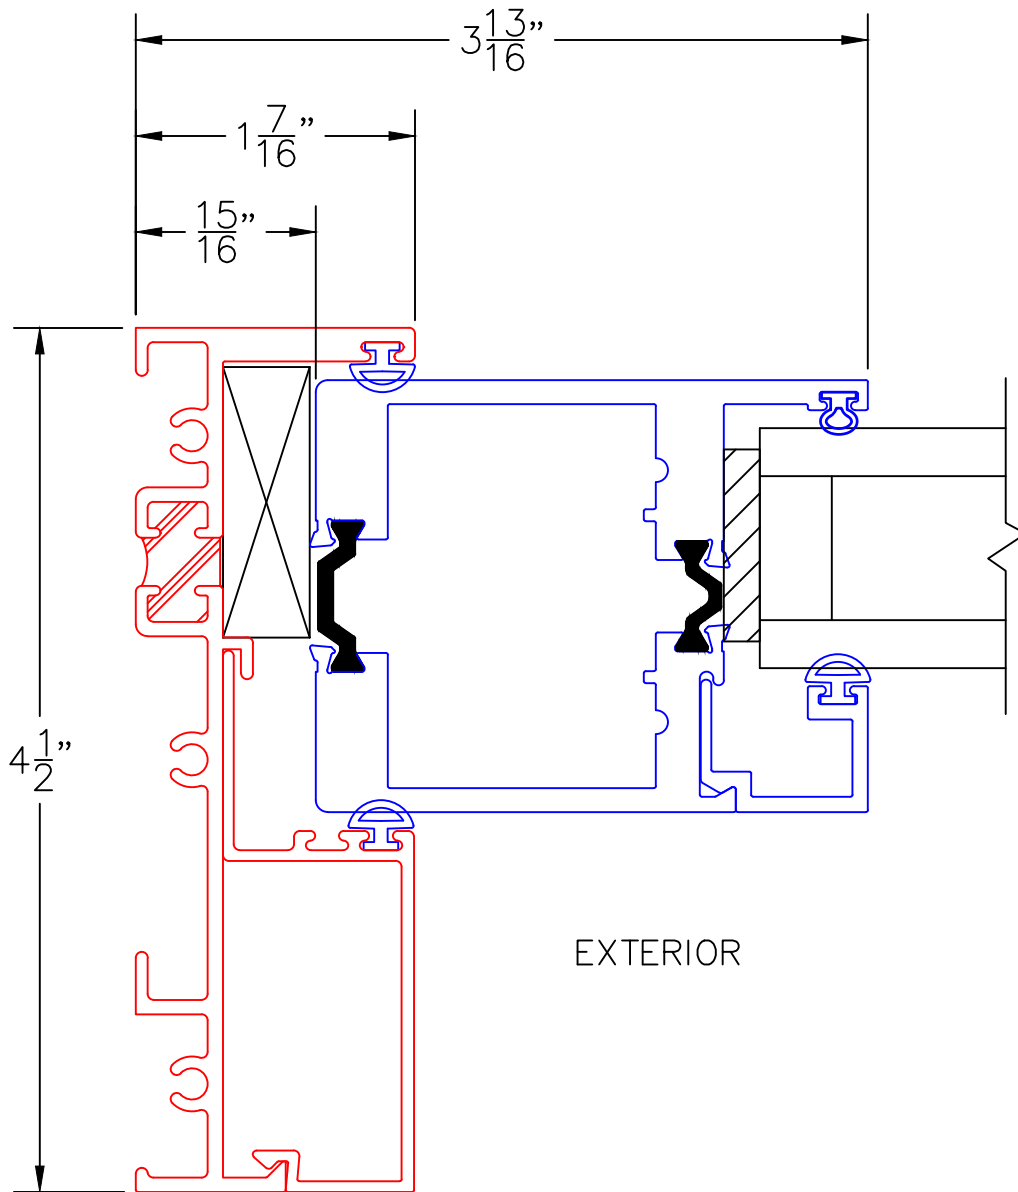

(USE RULER TO SCALE DIMENSIONS IN INCHES)
SCALE: 1/4

DOOR PANEL INSERTS

(USE RULER TO SCALE DIMENSIONS IN INCHES)

SCALE: FULL

DOOR PANEL INSERT DETAILS
1 1/4" GLAZING SHOWN

1
BLOCK HEAD
W/4070-T
PANEL INSERT

SCALE: FULL

DOOR PANEL INSERT DETAILS
1 1/4" GLAZING SHOWN

2A

BLOCK SILL
W/4400-T
PANEL INSERT

EXTERIOR

1/4" SHIM

5 ¹⁵/₁₆"

11/₁₆"

(USE RULER TO SCALE DIMENSIONS IN INCHES)

SCALE: FULL

DOOR PANEL INSERT DETAILS
1 1/4" GLAZING SHOWN

3

BLOCK JAMB
W/4070-T
PANEL INSERT

(USE RULER TO SCALE DIMENSIONS IN INCHES)

SCALE: FULL

DOOR PANEL INSERT DETAILS
1 1/4" GLAZING SHOWN

(USE RULER TO SCALE DIMENSIONS IN INCHES)

SCALE: FULL

4A

DOOR PANEL INSERT DETAILS
1 1/4" GLAZING SHOWN

VERTICAL TDL WITH
4400-T PANEL INSERT

EXTERIOR