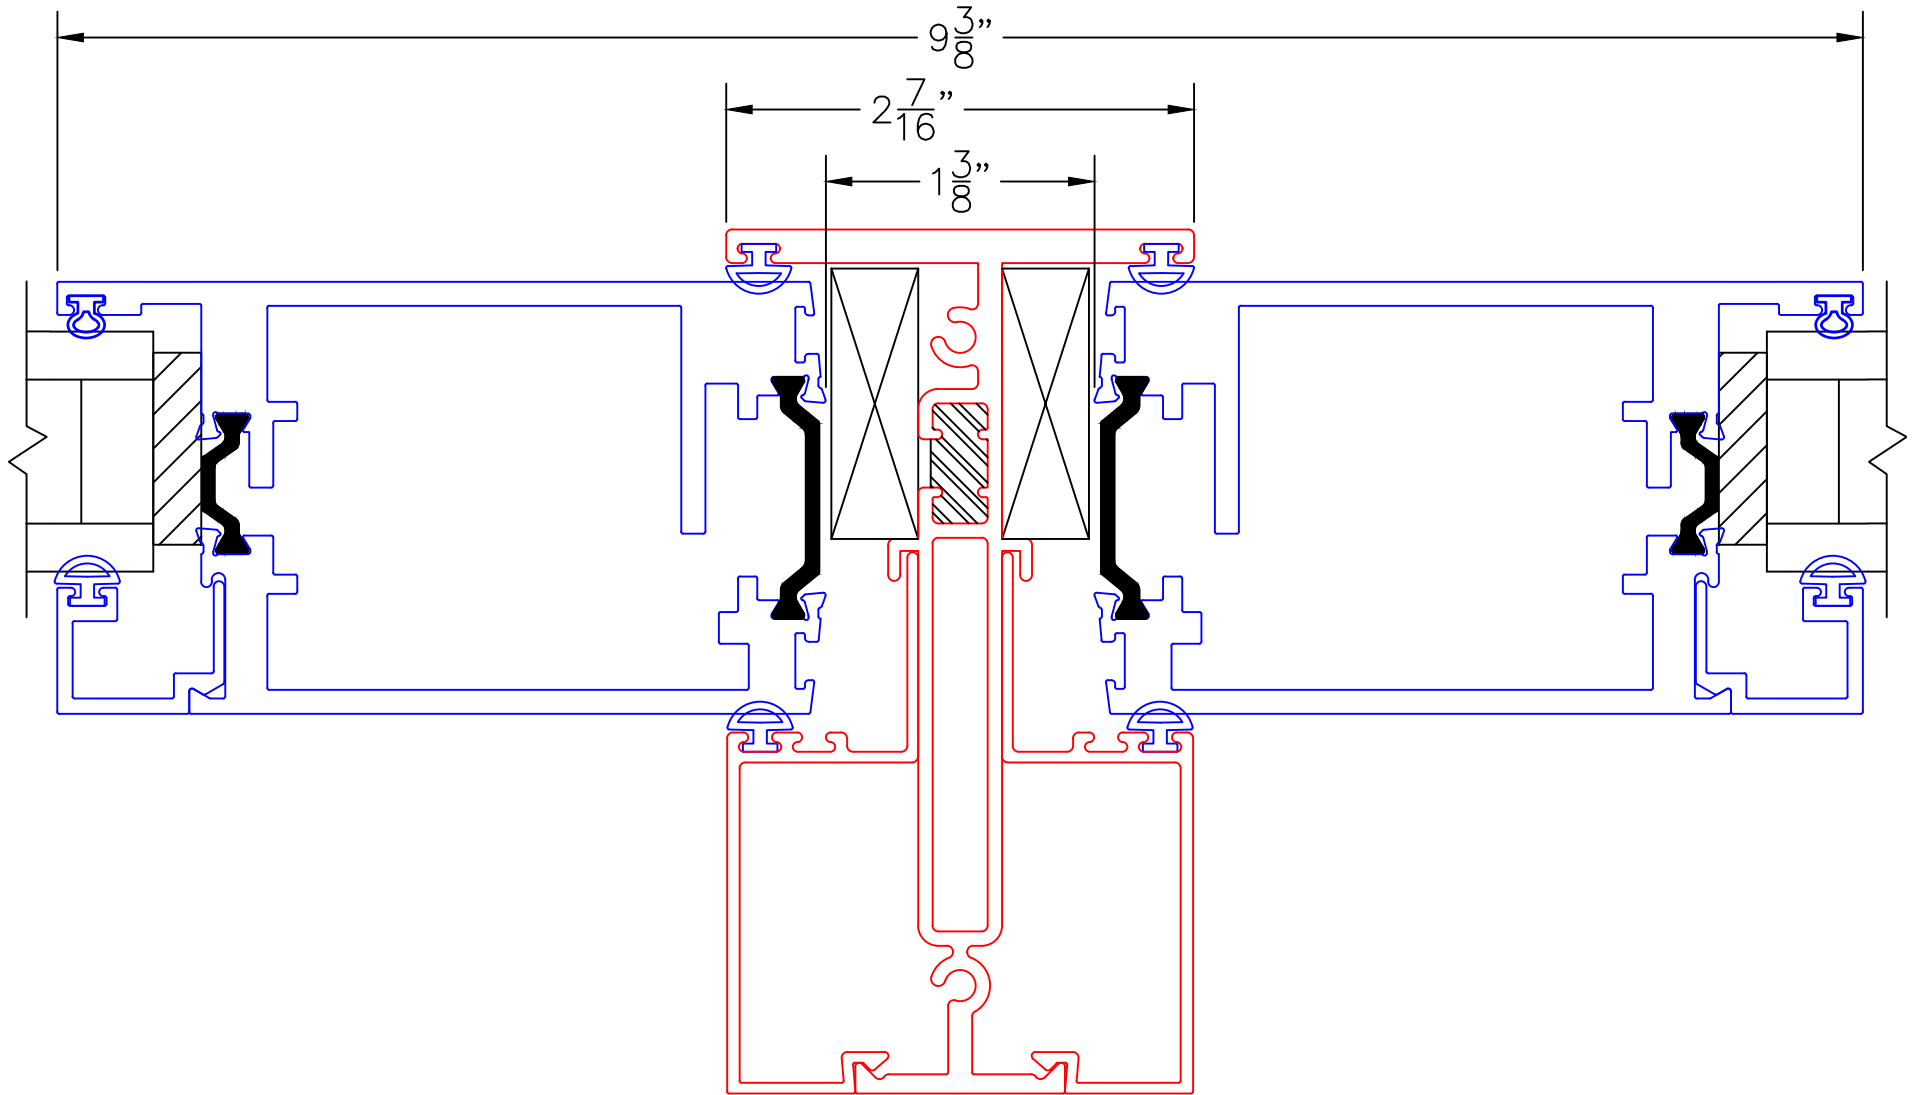

(USE RULER TO SCALE DIMENSIONS IN INCHES)
SCALE: 1/4

DOOR PANEL INSERTS

(USE RULER TO SCALE DIMENSIONS IN INCHES)

SCALE: FULL

DOOR PANEL INSERT DETAILS
1 1/4" GLAZING SHOWN

1
BLOCK HEAD
W/4070-T
PANEL INSERT

(USE RULER TO SCALE DIMENSIONS IN INCHES)

SCALE: FULL

DOOR PANEL INSERT DETAILS
1 1/4" GLAZING SHOWN

3

BLOCK JAMB
W/4070-T
PANEL INSERT

(USE RULER TO SCALE DIMENSIONS IN INCHES)

SCALE: FULL

DOOR PANEL INSERT DETAILS
1 1/4" GLAZING SHOWN

3A

BLOCK JAMB
W/4400-T
PANEL INSERT

(USE RULER TO SCALE DIMENSIONS IN INCHES)

SCALE: FULL

4

DOOR PANEL INSERT DETAILS
1 1/4" GLAZING SHOWN

VERTICAL TDL WITH
4070-T PANEL INSERT

EXTERIOR

(USE RULER TO SCALE DIMENSIONS IN INCHES)

SCALE: FULL

4A

DOOR PANEL INSERT DETAILS
1 1/4" GLAZING SHOWN

VERTICAL TDL WITH
4400-T PANEL INSERT

EXTERIOR