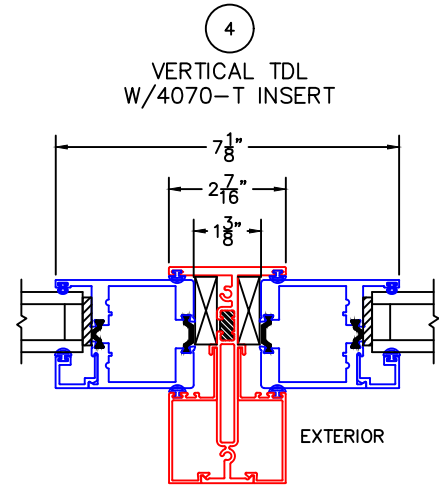

(USE RULER TO SCALE DIMENSIONS IN INCHES)
SCALE: 1/4

DOOR PANEL INSERTS

(USE RULER TO SCALE DIMENSIONS IN INCHES)

SCALE: FULL

DOOR PANEL INSERT DETAILS
1 1/4" GLAZING SHOWN

1
BLOCK HEAD
W/4070-T
PANEL INSERT

EXTERIOR

2
BLOCK SILL
W/4070-T
PANEL INSERT

0 0.5 1
(USE RULER TO SCALE DIMENSIONS IN INCHES)
SCALE: FULL

DOOR PANEL INSERT DETAILS
1 1/4" GLAZING SHOWN

1A

BLOCK HEAD
W/4400-T
PANEL INSERT

(USE RULER TO SCALE DIMENSIONS IN INCHES)

(USE RULER TO SCALE DIMENSIONS IN INCHES)

SCALE: FULL

DOOR PANEL INSERT DETAILS
1 1/4" GLAZING SHOWN

3

BLOCK JAMB
W/4070-T
PANEL INSERT

(USE RULER TO SCALE DIMENSIONS IN INCHES)

SCALE: FULL

DOOR PANEL INSERT DETAILS
1 1/4" GLAZING SHOWN

(USE RULER TO SCALE DIMENSIONS IN INCHES)

SCALE: FULL

4A

DOOR PANEL INSERT DETAILS
1 1/4" GLAZING SHOWN

VERTICAL TDL WITH
4400-T PANEL INSERT

EXTERIOR