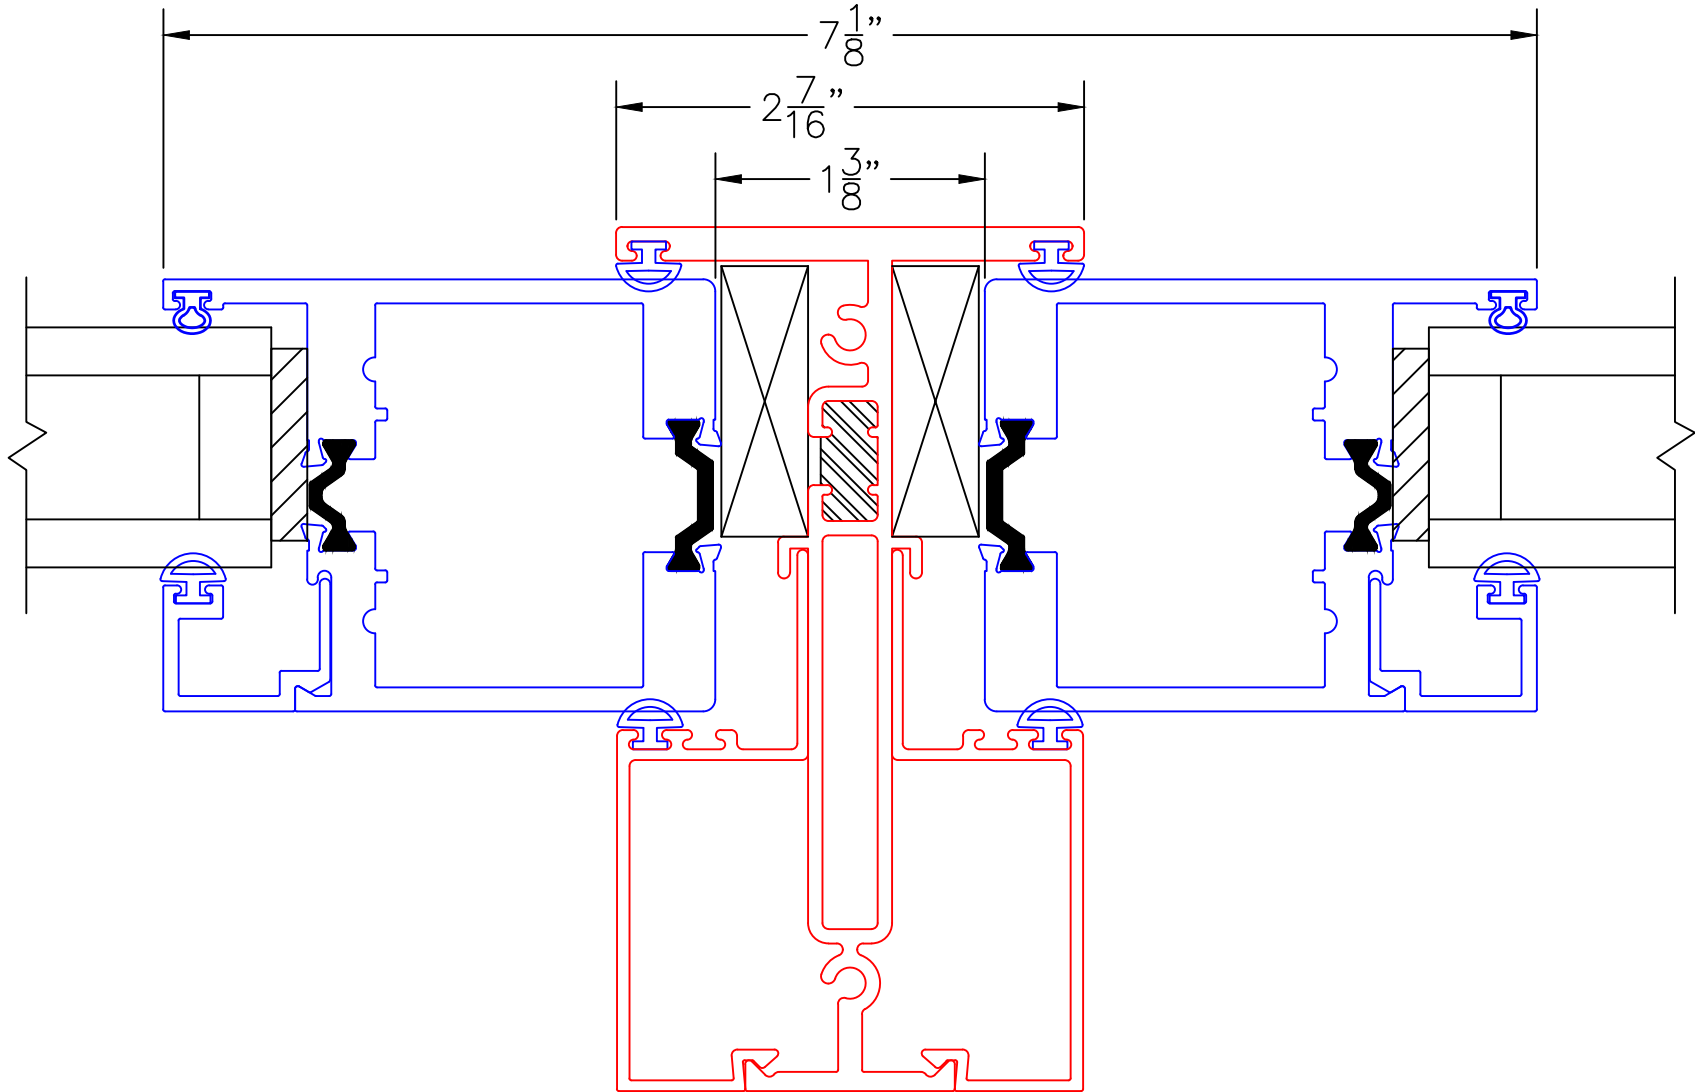

(USE RULER TO SCALE DIMENSIONS IN INCHES)
SCALE: 1/4

DOOR PANEL INSERTS

(USE RULER TO SCALE DIMENSIONS IN INCHES)

SCALE: FULL

DOOR PANEL INSERT DETAILS
1 1/4" GLAZING SHOWN

1
BLOCK HEAD
W/4070-T
PANEL INSERT

(USE RULER TO SCALE DIMENSIONS IN INCHES)

SCALE: FULL

DOOR PANEL INSERT DETAILS
1 1/4" GLAZING SHOWN

3

BLOCK JAMB
W/4070-T
PANEL INSERT

(USE RULER TO SCALE DIMENSIONS IN INCHES)

SCALE: FULL

DOOR PANEL INSERT DETAILS
1 1/4" GLAZING SHOWN

3A

BLOCK JAMB
W/4400-T
PANEL INSERT

(USE RULER TO SCALE DIMENSIONS IN INCHES)

SCALE: FULL

4

DOOR PANEL INSERT DETAILS
1 1/4" GLAZING SHOWN

VERTICAL TDL WITH
4070-T PANEL INSERT

EXTERIOR

(USE RULER TO SCALE DIMENSIONS IN INCHES)

SCALE: FULL

4A

DOOR PANEL INSERT DETAILS
1 1/4" GLAZING SHOWN

VERTICAL TDL WITH
4400-T PANEL INSERT

EXTERIOR