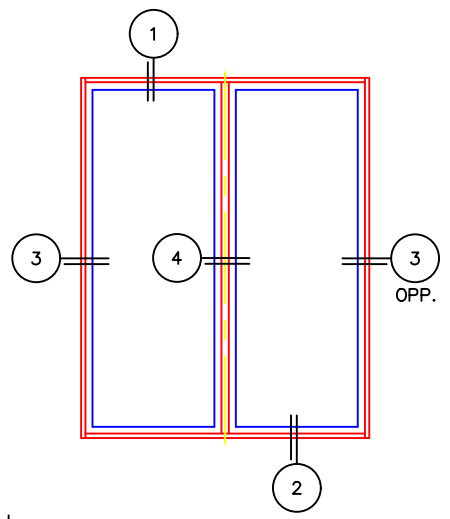

(USE RULER TO SCALE DIMENSIONS IN INCHES)
SCALE: 1/4

DOOR PANEL INSERTS

(USE RULER TO SCALE DIMENSIONS IN INCHES)

SCALE: FULL

DOOR PANEL INSERT DETAILS
1 1/4" GLAZING SHOWN

1
BLOCK HEAD
W/4070-T
PANEL INSERT

EXTERIOR

2
BLOCK SILL
W/4070-T
PANEL INSERT

0 0.5 1
(USE RULER TO SCALE DIMENSIONS IN INCHES)
SCALE: FULL

DOOR PANEL INSERT DETAILS
1 1/4" GLAZING SHOWN

1A

BLOCK HEAD
W/4400-T
PANEL INSERT

(USE RULER TO SCALE DIMENSIONS IN INCHES)

(USE RULER TO SCALE DIMENSIONS IN INCHES)

SCALE: FULL

DOOR PANEL INSERT DETAILS
1 1/4" GLAZING SHOWN

3

BLOCK JAMB
W/4070-T
PANEL INSERT

(USE RULER TO SCALE DIMENSIONS IN INCHES)

SCALE: FULL

DOOR PANEL INSERT DETAILS
1 1/4" GLAZING SHOWN

(USE RULER TO SCALE DIMENSIONS IN INCHES)

SCALE: FULL

4A

DOOR PANEL INSERT DETAILS
1 1/4" GLAZING SHOWN

VERTICAL TDL WITH
4400-T PANEL INSERT

EXTERIOR