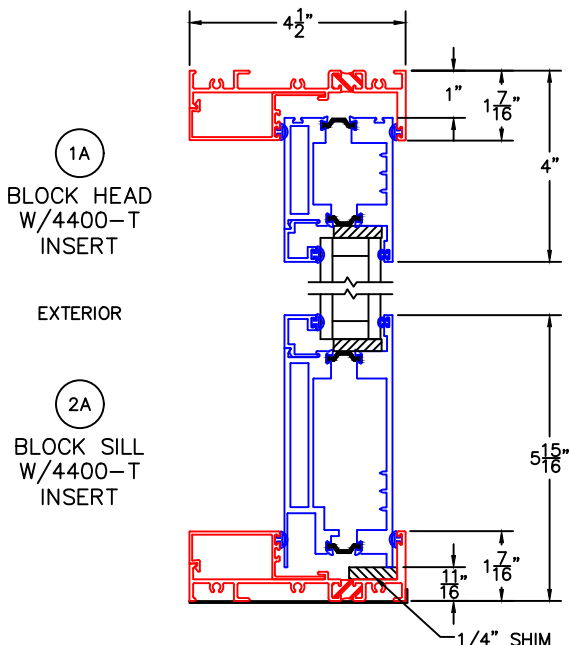

(USE RULER TO SCALE DIMENSIONS IN INCHES)
SCALE: 1/4

DOOR PANEL INSERTS

(USE RULER TO SCALE DIMENSIONS IN INCHES)

SCALE: FULL

DOOR PANEL INSERT DETAILS
1 1/4" GLAZING SHOWN

1
BLOCK HEAD
W/4070-T
PANEL INSERT

EXTERIOR

2
BLOCK SILL
W/4070-T
PANEL INSERT

0 0.5 1
(USE RULER TO SCALE DIMENSIONS IN INCHES)
SCALE: FULL

DOOR PANEL INSERT DETAILS
1 1/4" GLAZING SHOWN

1A

BLOCK HEAD
W/4400-T
PANEL INSERT

(USE RULER TO SCALE DIMENSIONS IN INCHES)

SCALE: FULL

DOOR PANEL INSERT DETAILS
1 1/4" GLAZING SHOWN

2A

BLOCK SILL
W/4400-T
PANEL INSERT

EXTERIOR

1/4" SHIM

5 ¹⁵/₁₆"

11/₁₆"

(USE RULER TO SCALE DIMENSIONS IN INCHES)

SCALE: FULL

DOOR PANEL INSERT DETAILS
1 1/4" GLAZING SHOWN

3

BLOCK JAMB
W/4070-T
PANEL INSERT

(USE RULER TO SCALE DIMENSIONS IN INCHES)

SCALE: FULL

DOOR PANEL INSERT DETAILS
1 1/4" GLAZING SHOWN