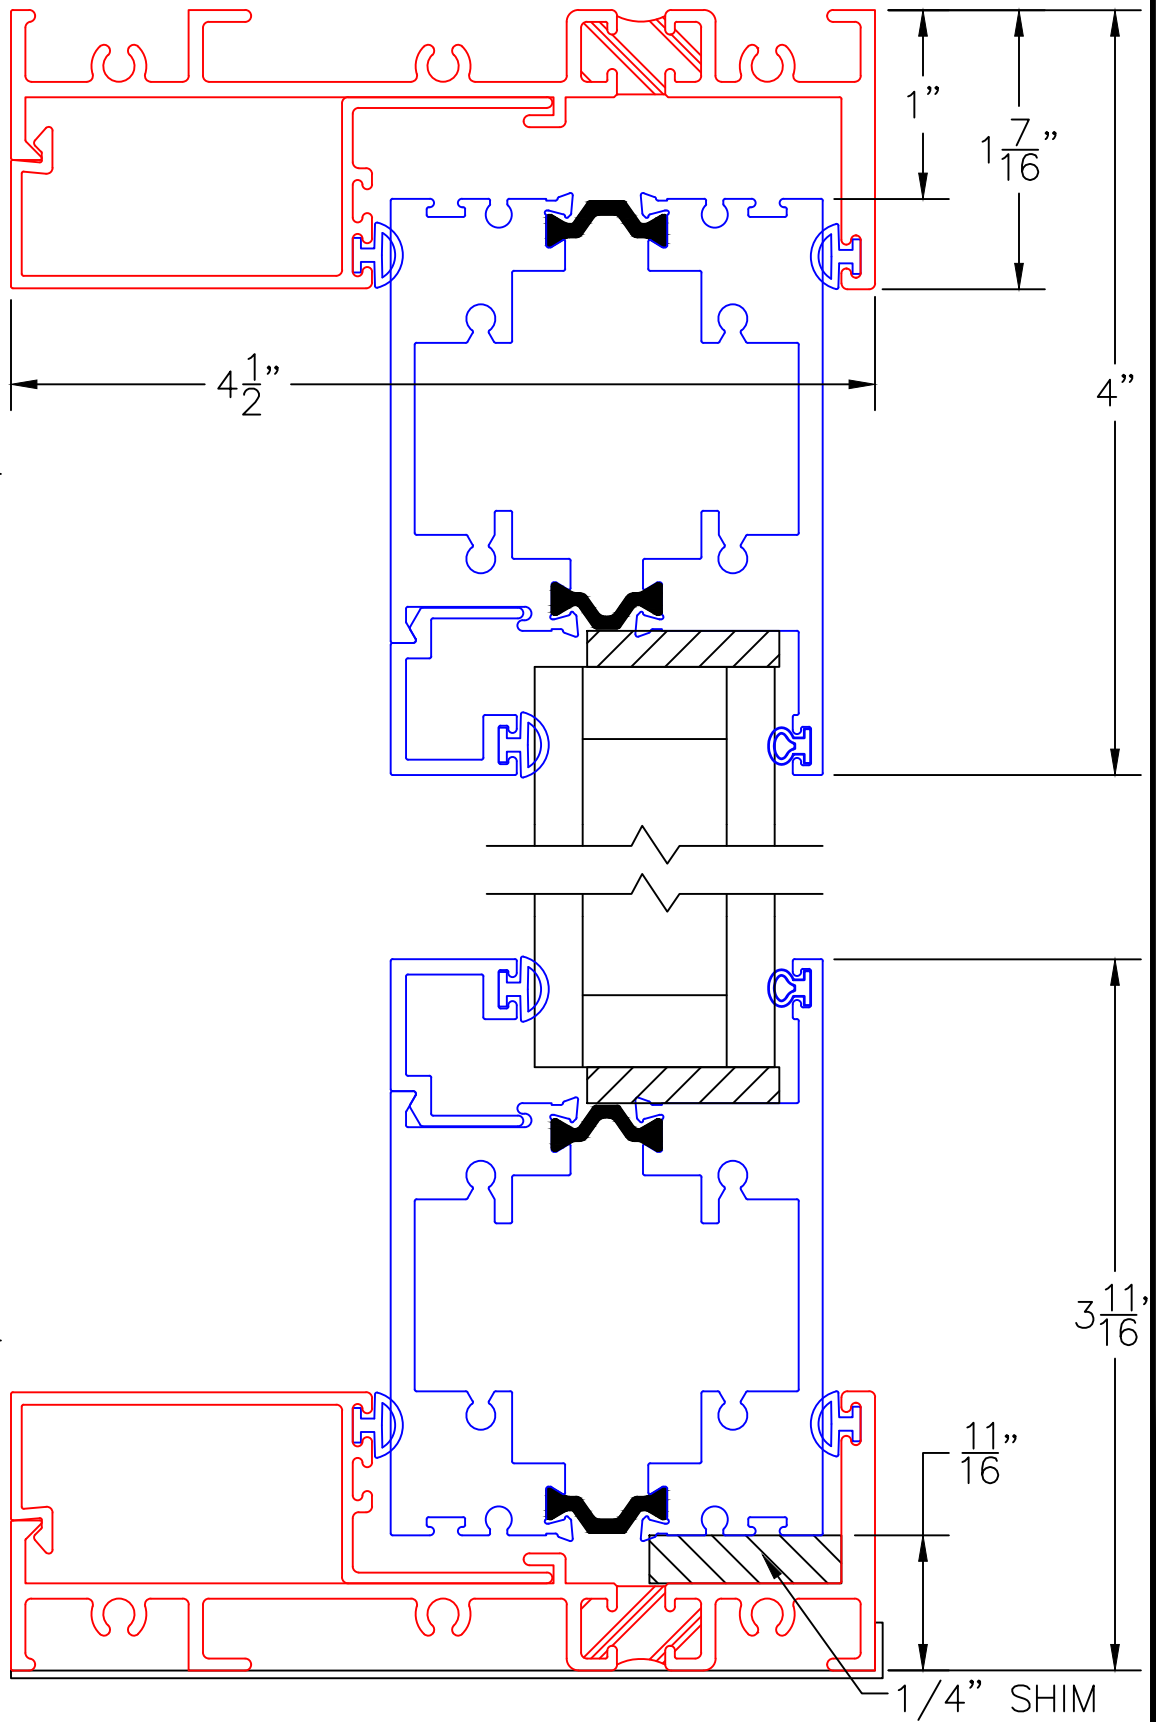

(USE RULER TO SCALE DIMENSIONS IN INCHES)
SCALE: 1/4

DOOR PANEL INSERTS

(USE RULER TO SCALE DIMENSIONS IN INCHES)

SCALE: FULL

DOOR PANEL INSERT DETAILS
1 1/4" GLAZING SHOWN

1
BLOCK HEAD
W/4070-T
PANEL INSERT

EXTERIOR

2
BLOCK SILL
W/4070-T
PANEL INSERT

0 0.5 1
(USE RULER TO SCALE DIMENSIONS IN INCHES)
SCALE: FULL

DOOR PANEL INSERT DETAILS
1 1/4" GLAZING SHOWN

1A

BLOCK HEAD
W/4400-T
PANEL INSERT

(USE RULER TO SCALE DIMENSIONS IN INCHES)

SCALE: FULL

DOOR PANEL INSERT DETAILS
1 1/4" GLAZING SHOWN

2A

BLOCK SILL
W/4400-T
PANEL INSERT

EXTERIOR

1/4" SHIM

5 ¹⁵/₁₆"

11/₁₆"

(USE RULER TO SCALE DIMENSIONS IN INCHES)

SCALE: FULL

DOOR PANEL INSERT DETAILS
1 1/4" GLAZING SHOWN

3

BLOCK JAMB
W/4070-T
PANEL INSERT

(USE RULER TO SCALE DIMENSIONS IN INCHES)

SCALE: FULL

DOOR PANEL INSERT DETAILS
1 1/4" GLAZING SHOWN