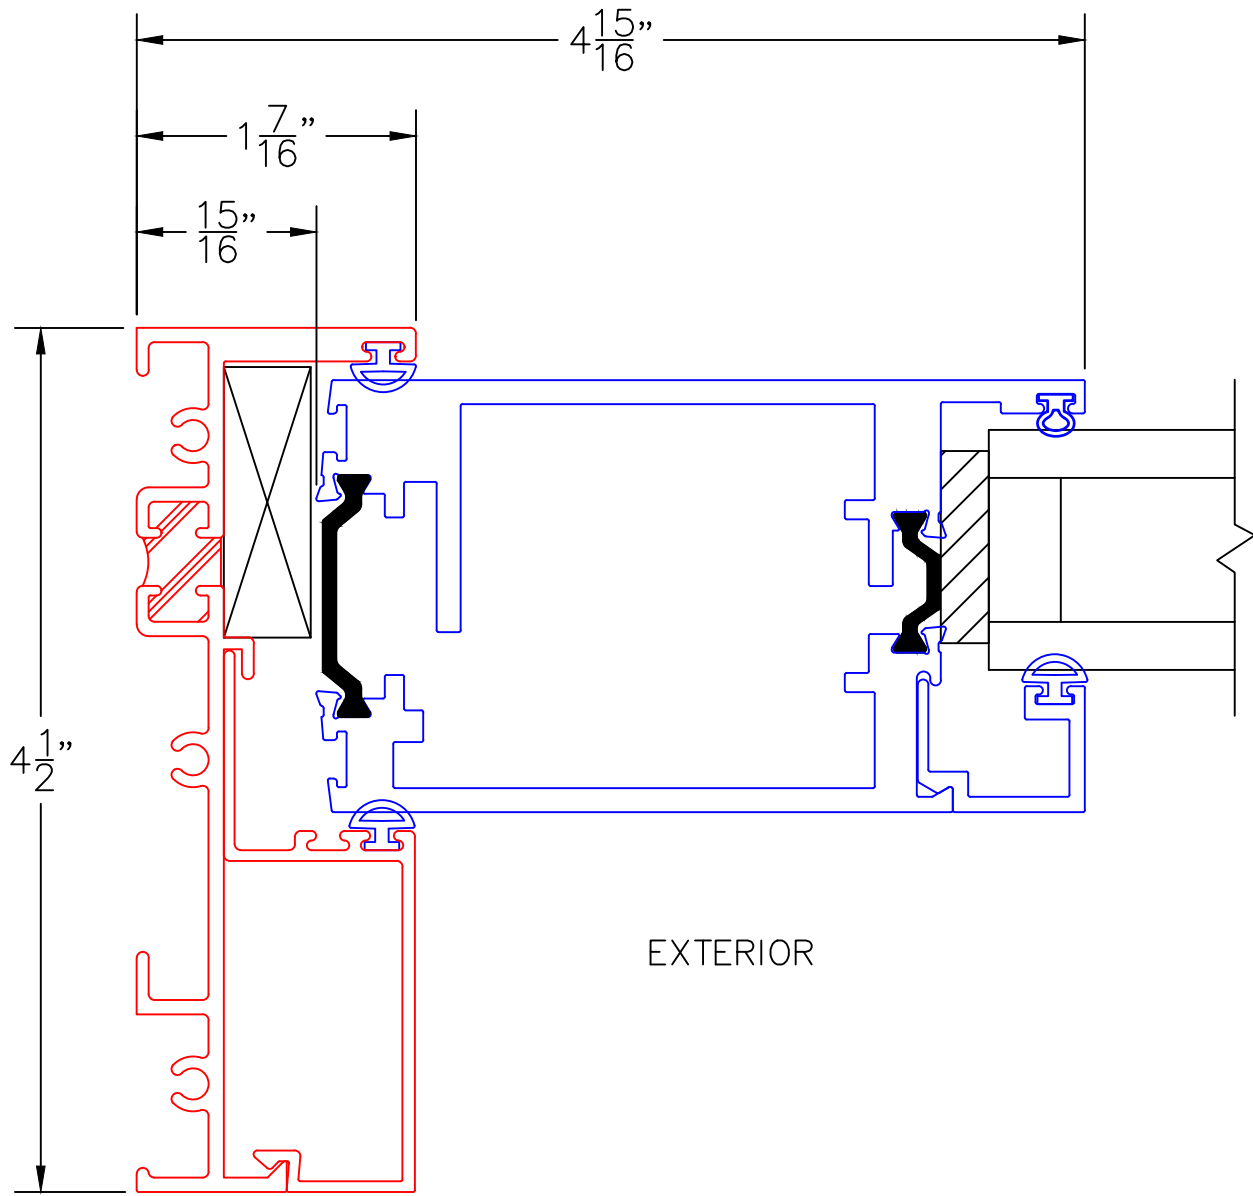

SCALE: FULL

DOOR PANEL INSERT DETAILS
1 1/4" GLAZING SHOWN

2A

BLOCK SILL
W/4400-T
PANEL INSERT

EXTERIOR

1/4" SHIM

5 ¹⁵/₁₆"

11/₁₆"

(USE RULER TO SCALE DIMENSIONS IN INCHES)

SCALE: FULL

DOOR PANEL INSERT DETAILS
1 1/4" GLAZING SHOWN

3

BLOCK JAMB
W/4070-T
PANEL INSERT

(USE RULER TO SCALE DIMENSIONS IN INCHES)

SCALE: FULL

DOOR PANEL INSERT DETAILS
1 1/4" GLAZING SHOWN

3A

BLOCK JAMB
W/4400-T
PANEL INSERT

(USE RULER TO SCALE DIMENSIONS IN INCHES)

SCALE: FULL

4

DOOR PANEL INSERT DETAILS
1 1/4" GLAZING SHOWN

VERTICAL TDL WITH
4070-T PANEL INSERT

EXTERIOR

(USE RULER TO SCALE DIMENSIONS IN INCHES)

SCALE: FULL

4A

DOOR PANEL INSERT DETAILS
1 1/4" GLAZING SHOWN

VERTICAL TDL WITH
4400-T PANEL INSERT

EXTERIOR