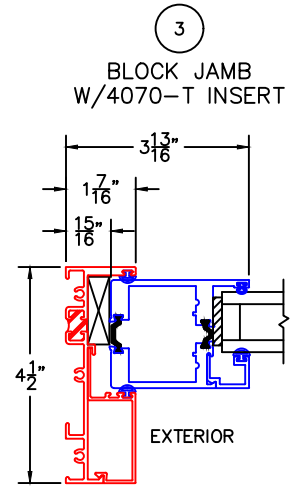

(USE RULER TO SCALE DIMENSIONS IN INCHES)
SCALE: 1/4

DOOR PANEL INSERTS

(USE RULER TO SCALE DIMENSIONS IN INCHES)

SCALE: FULL

DOOR PANEL INSERT DETAILS
1 1/4" GLAZING SHOWN

1
BLOCK HEAD
W/4070-T
PANEL INSERT

EXTERIOR

2
BLOCK SILL
W/4070-T
PANEL INSERT

0 0.5 1
(USE RULER TO SCALE DIMENSIONS IN INCHES)
SCALE: FULL

DOOR PANEL INSERT DETAILS
1 1/4" GLAZING SHOWN

1A

BLOCK HEAD
W/4400-T
PANEL INSERT

(USE RULER TO SCALE DIMENSIONS IN INCHES)

SCALE: FULL

DOOR PANEL INSERT DETAILS
1 1/4" GLAZING SHOWN

2A

BLOCK SILL
W/4400-T
PANEL INSERT

EXTERIOR

1/4" SHIM

5 ¹⁵/₁₆"

11/₁₆"

(USE RULER TO SCALE DIMENSIONS IN INCHES)

SCALE: FULL

DOOR PANEL INSERT DETAILS
1 1/4" GLAZING SHOWN

3

BLOCK JAMB
W/4070-T
PANEL INSERT

(USE RULER TO SCALE DIMENSIONS IN INCHES)

SCALE: FULL

DOOR PANEL INSERT DETAILS
1 1/4" GLAZING SHOWN