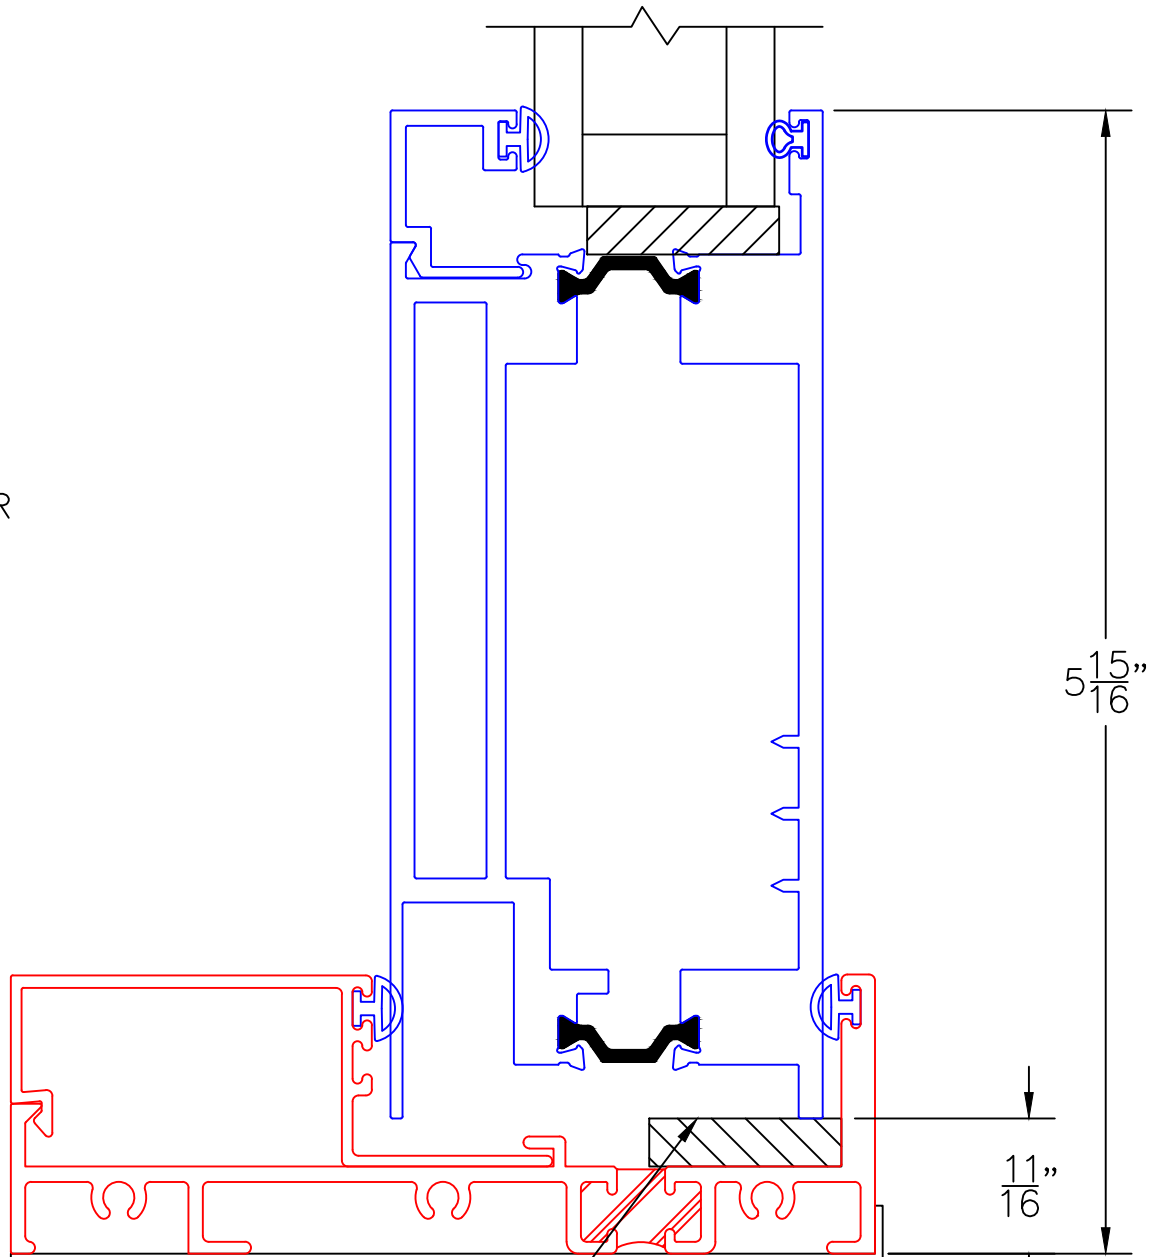

(USE RULER TO SCALE DIMENSIONS IN INCHES)
SCALE: 1/4

DOOR PANEL INSERTS

(USE RULER TO SCALE DIMENSIONS IN INCHES)

SCALE: FULL

DOOR PANEL INSERT DETAILS
1 1/4" GLAZING SHOWN

1
BLOCK HEAD
W/4070-T
PANEL INSERT

EXTERIOR

2
BLOCK SILL
W/4070-T
PANEL INSERT

0 0.5 1
(USE RULER TO SCALE DIMENSIONS IN INCHES)
SCALE: FULL

DOOR PANEL INSERT DETAILS
1 1/4" GLAZING SHOWN

1A

BLOCK HEAD
W/4400-T
PANEL INSERT

(USE RULER TO SCALE DIMENSIONS IN INCHES)

SCALE: FULL

DOOR PANEL INSERT DETAILS
1 1/4" GLAZING SHOWN

2A

BLOCK SILL
W/4400-T
PANEL INSERT

EXTERIOR

1/4" SHIM

5 ¹⁵/₁₆"

11/₁₆"

(USE RULER TO SCALE DIMENSIONS IN INCHES)

SCALE: FULL

DOOR PANEL INSERT DETAILS
1 1/4" GLAZING SHOWN

3

BLOCK JAMB
W/4070-T
PANEL INSERT

(USE RULER TO SCALE DIMENSIONS IN INCHES)

SCALE: FULL

DOOR PANEL INSERT DETAILS
1 1/4" GLAZING SHOWN