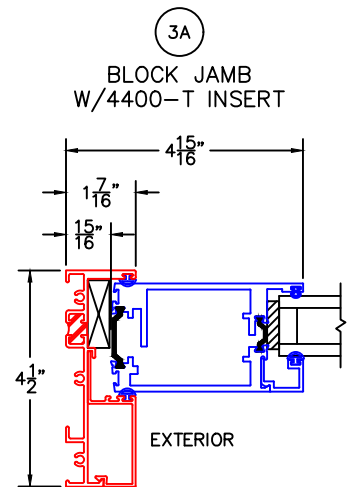

(USE RULER TO SCALE DIMENSIONS IN INCHES)
SCALE: 1/4

DOOR PANEL INSERTS

(USE RULER TO SCALE DIMENSIONS IN INCHES)

SCALE: FULL

DOOR PANEL INSERT DETAILS
1 1/4" GLAZING SHOWN

1
BLOCK HEAD
W/4070-T
PANEL INSERT

EXTERIOR

2
BLOCK SILL
W/4070-T
PANEL INSERT

0 0.5 1
(USE RULER TO SCALE DIMENSIONS IN INCHES)
SCALE: FULL

DOOR PANEL INSERT DETAILS
1 1/4" GLAZING SHOWN

1A

BLOCK HEAD
W/4400-T
PANEL INSERT

(USE RULER TO SCALE DIMENSIONS IN INCHES)

SCALE: FULL

DOOR PANEL INSERT DETAILS
1 1/4" GLAZING SHOWN

2A

BLOCK SILL
W/4400-T
PANEL INSERT

EXTERIOR

1/4" SHIM

5 ¹⁵/₁₆"

11/₁₆"

(USE RULER TO SCALE DIMENSIONS IN INCHES)

SCALE: FULL

DOOR PANEL INSERT DETAILS
1 1/4" GLAZING SHOWN

3

BLOCK JAMB
W/4070-T
PANEL INSERT

(USE RULER TO SCALE DIMENSIONS IN INCHES)

SCALE: FULL

DOOR PANEL INSERT DETAILS
1 1/4" GLAZING SHOWN