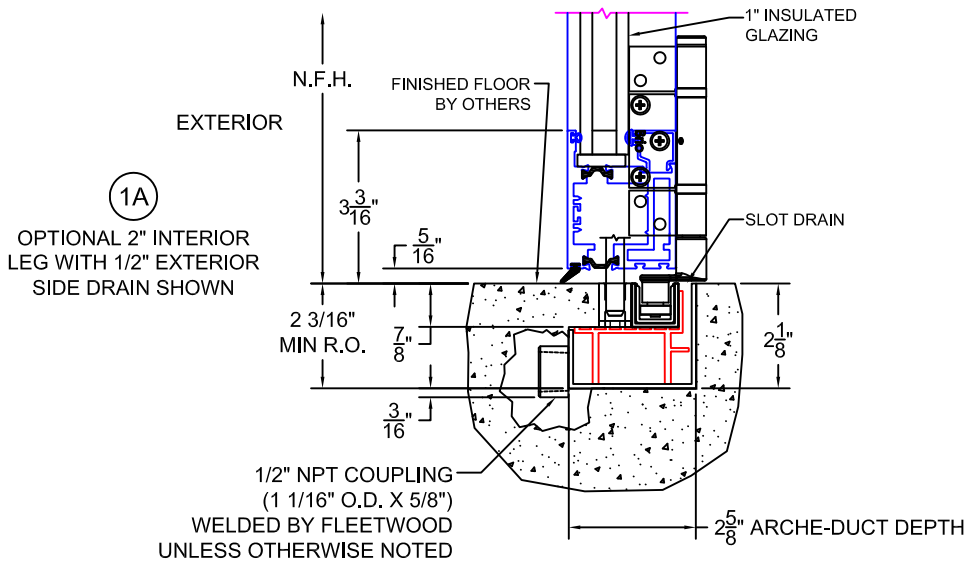

(USE RULER TO SCALE DIMENSIONS IN INCHES)

SCALE: 1/4

ARCHE-DUCT (IN-SWING)
1" & 1-1/2" INSULATED
GLAZING SHOWN

-NET FRAME HEIGHT IS FROM FINISHED FLOOR
(DOES NOT INCLUDE ARCHE-DUCT)
-NET FRAME WIDTH DOES NOT INCLUDE ARCHE-DUCT
-GLASS PENETRATION = 1/2"