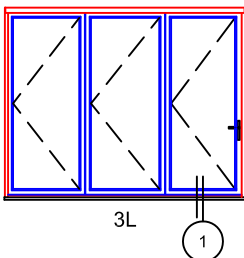

(USE RULER TO SCALE DIMENSIONS IN INCHES)

SCALE: 1/4

ARCHE-DUCT (IN-SWING)
1" & 1-1/2" INSULATED
GLAZING SHOWN

-NET FRAME HEIGHT IS FROM FINISHED FLOOR
(DOES NOT INCLUDE ARCHE-DUCT)
-NET FRAME WIDTH DOES NOT INCLUDE ARCHE-DUCT
-GLASS PENETRATION = 1/2"