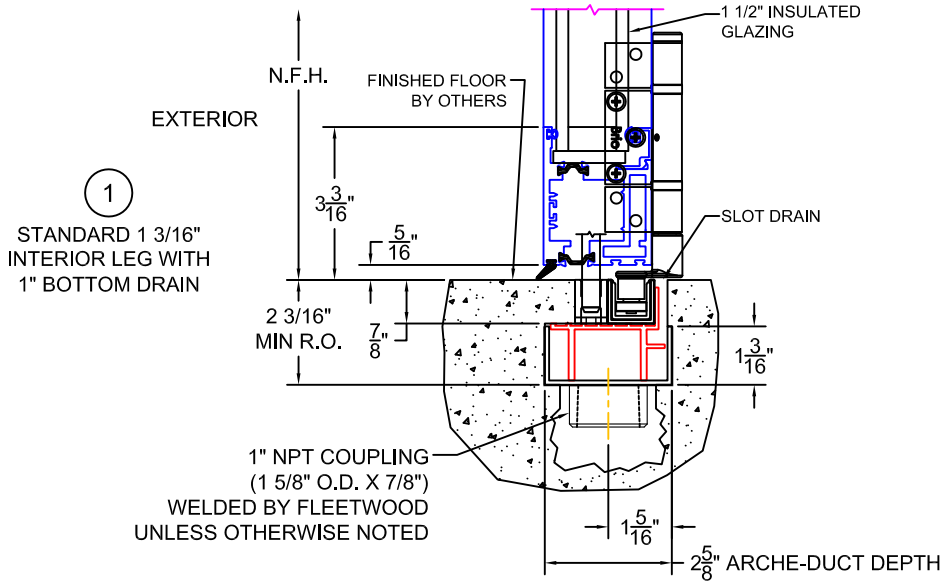

(USE RULER TO SCALE DIMENSIONS IN INCHES)

SCALE: 1/4

ARCHE-DUCT (IN-SWING)
1" & 1-1/2" INSULATED
GLAZING SHOWN

-NET FRAME HEIGHT IS FROM FINISHED FLOOR
(DOES NOT INCLUDE ARCHE-DUCT)
-NET FRAME WIDTH DOES NOT INCLUDE ARCHE-DUCT
-GLASS PENETRATION = 1/2"