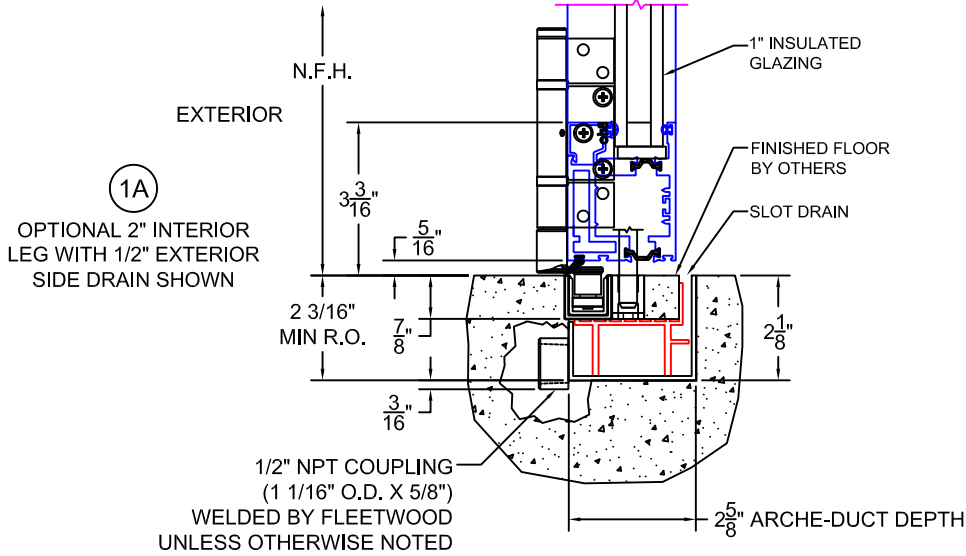

(USE RULER TO SCALE DIMENSIONS IN INCHES)

SCALE: 1/4

ARCHE-DUCT (OUT-SWING)
1" & 1-1/2" INSULATED
GLAZING SHOWN

-NET FRAME HEIGHT IS FROM FINISHED FLOOR
(DOES NOT INCLUDE ARCHE-DUCT)
-NET FRAME WIDTH DOES NOT INCLUDE ARCHE-DUCT
-GLASS PENETRATION = 1/2"