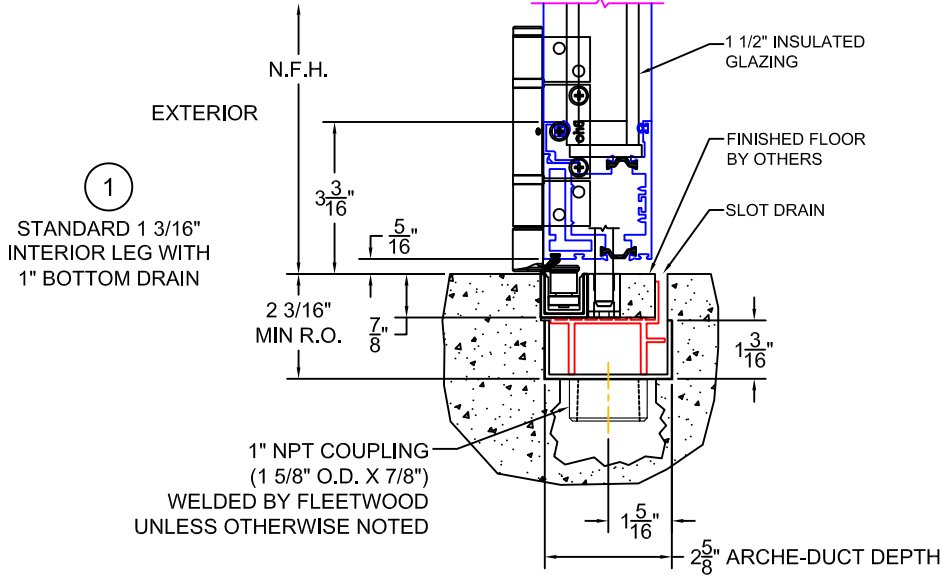

(USE RULER TO SCALE DIMENSIONS IN INCHES)

SCALE: 1/4

ARCHE-DUCT (OUT-SWING)
1" & 1-1/2" INSULATED
GLAZING SHOWN

-NET FRAME HEIGHT IS FROM FINISHED FLOOR
(DOES NOT INCLUDE ARCHE-DUCT)
-NET FRAME WIDTH DOES NOT INCLUDE ARCHE-DUCT
-GLASS PENETRATION = 1/2"