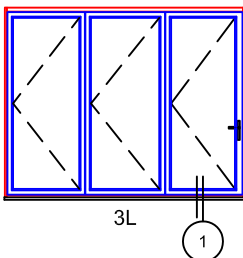

(USE RULER TO SCALE DIMENSIONS IN INCHES)

SCALE: 1/4

ARCHE-DUCT (OUT-SWING)
1" & 1-1/2" INSULATED
GLAZING SHOWN

-NET FRAME HEIGHT IS FROM FINISHED FLOOR
(DOES NOT INCLUDE ARCHE-DUCT)
-NET FRAME WIDTH DOES NOT INCLUDE ARCHE-DUCT
-GLASS PENETRATION = 1/2"