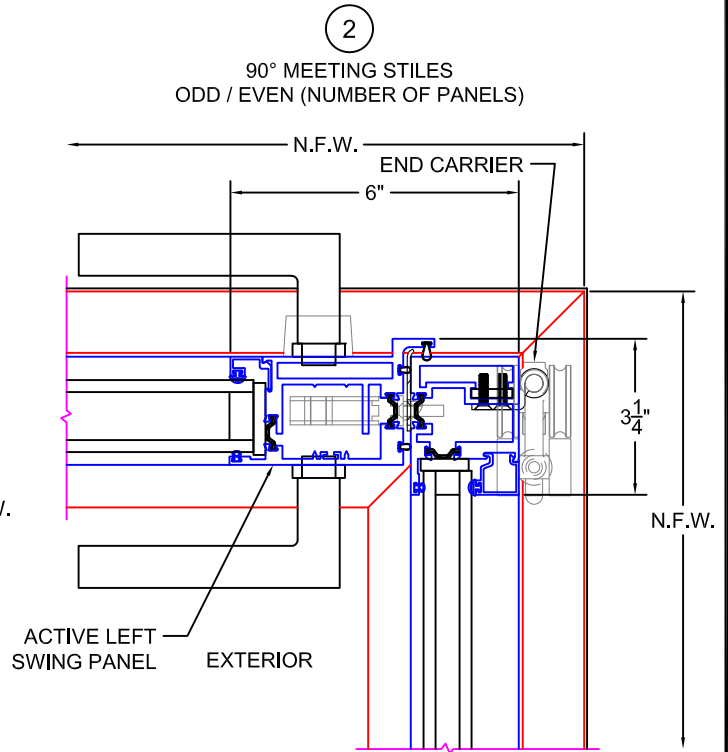

FOLDING DOOR DETAILS 90° INSIDE CORNERS -- IN-SWING ONLY

(USE RULER TO SCALE DIMENSIONS IN INCHES)
SCALE: 1/4

- GLASS PENETRATION = 1/2"
- *ACTIVE RIGHT IS DEFAULT ON ODD / ODD AND EVEN / EVEN CONFIGURATIONS.
- N.F.W. TO FLUSH TRACK (X AND Y AXES) = 1.28"
- EXTERIOR RATED PRODUCTS HAVE WEEP SLOTS ON HORIZONTAL SILLS.