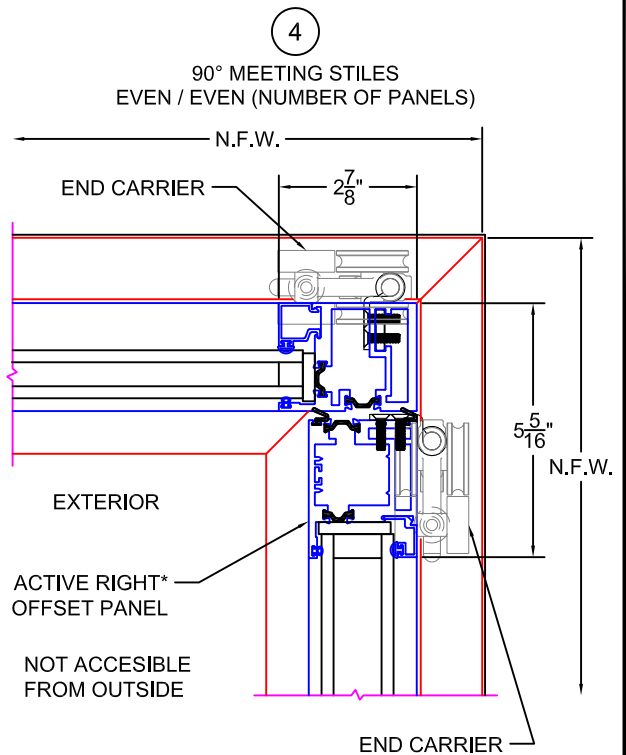

FOLDING DOOR DETAILS 90° INSIDE CORNERS -- IN-SWING ONLY

(USE RULER TO SCALE DIMENSIONS IN INCHES)
SCALE: 1/4

- GLASS PENETRATION = 1/2"
- *ACTIVE RIGHT IS DEFAULT ON ODD / ODD AND EVEN / EVEN CONFIGURATIONS.
- N.F.W. TO FLUSH TRACK (X AND Y AXES) = 1.28"
- EXTERIOR RATED PRODUCTS HAVE WEEP SLOTS ON HORIZONTAL SILLS.