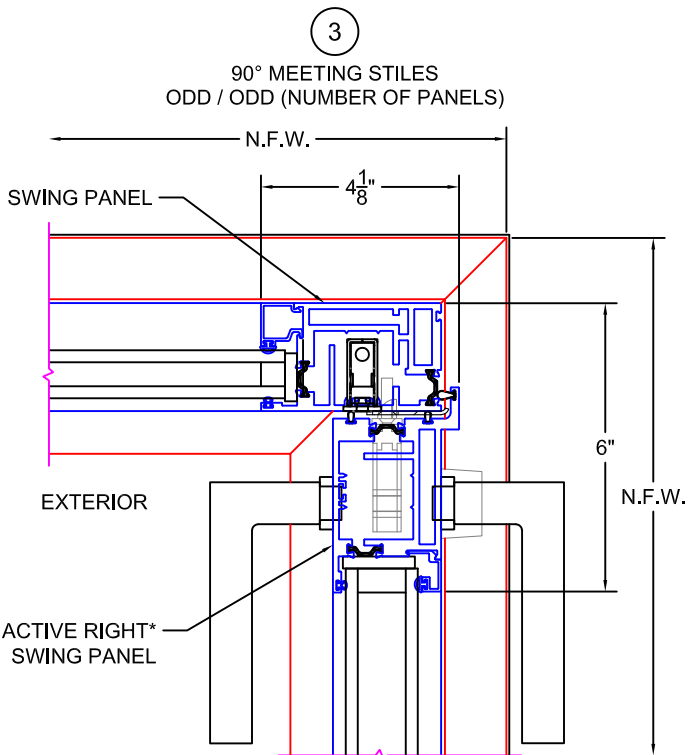

FOLDING DOOR DETAILS 90° INSIDE CORNERS -- IN-SWING ONLY

(USE RULER TO SCALE DIMENSIONS IN INCHES)
SCALE: 1/4

- GLASS PENETRATION = 1/2"
- *ACTIVE RIGHT IS DEFAULT ON ODD / ODD AND EVEN / EVEN CONFIGURATIONS.
- N.F.W. TO FLUSH TRACK (X AND Y AXES) = 1.28"
- EXTERIOR RATED PRODUCTS HAVE WEEP SLOTS ON HORIZONTAL SILLS.