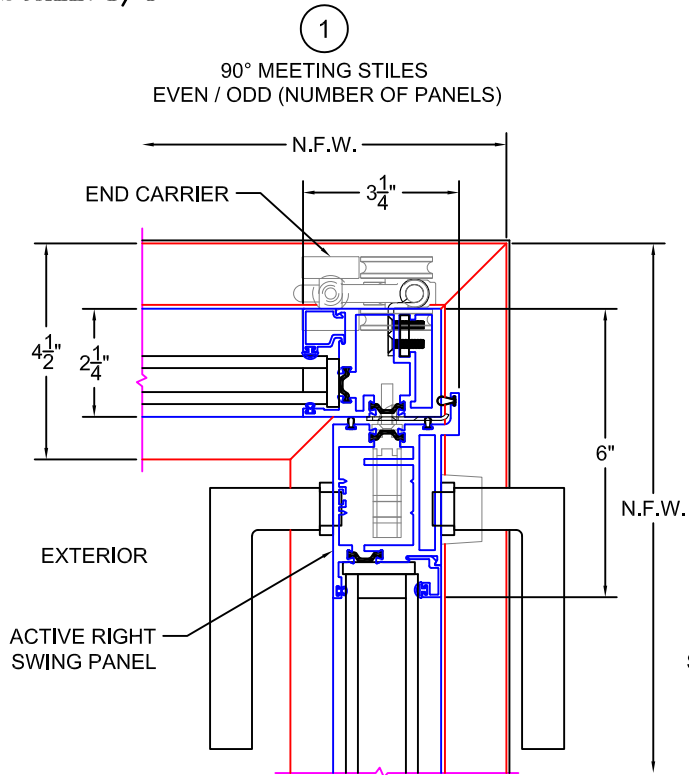

FOLDING DOOR DETAILS 90° INSIDE CORNERS -- IN-SWING ONLY

(USE RULER TO SCALE DIMENSIONS IN INCHES)
SCALE: 1/4

- GLASS PENETRATION = 1/2"
- *ACTIVE RIGHT IS DEFAULT ON ODD / ODD AND EVEN / EVEN CONFIGURATIONS.
- N.F.W. TO FLUSH TRACK (X AND Y AXES) = 1.28"
- EXTERIOR RATED PRODUCTS HAVE WEEP SLOTS ON HORIZONTAL SILLS.