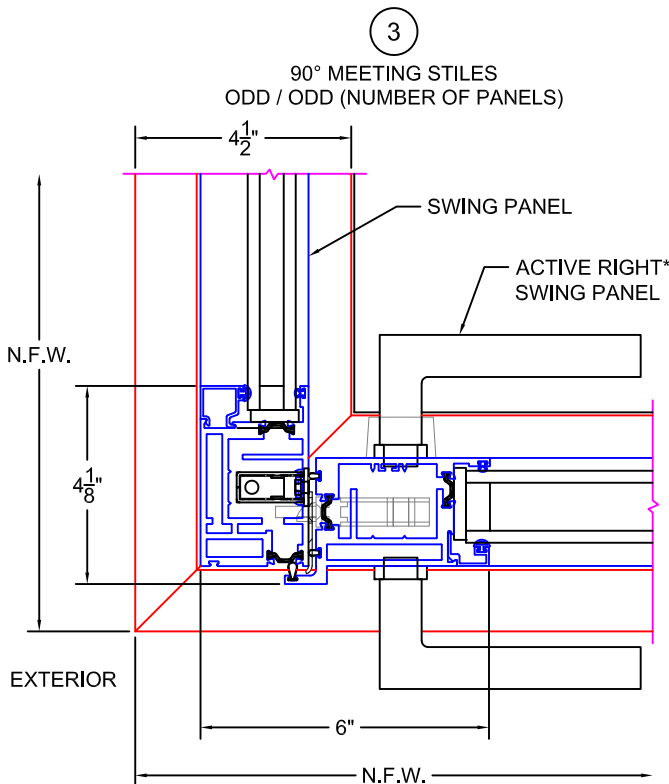

FOLDING DOOR DETAILS
90° OUTSIDE CORNERS -- OUT-SWING ONLY

(USE RULER TO SCALE DIMENSIONS IN INCHES)
SCALE: 1/4

- GLASS PENETRATION = 1/2"
- *ACTIVE RIGHT IS DEFAULT ON ODD / ODD AND EVEN / EVEN CONFIGURATIONS.
- N.F.W. TO FLUSH TRACK (X AND Y AXES) = 1.28"
- EXTERIOR RATED PRODUCTS HAVE WEEP SLOTS ON HORIZONTAL SILLS.