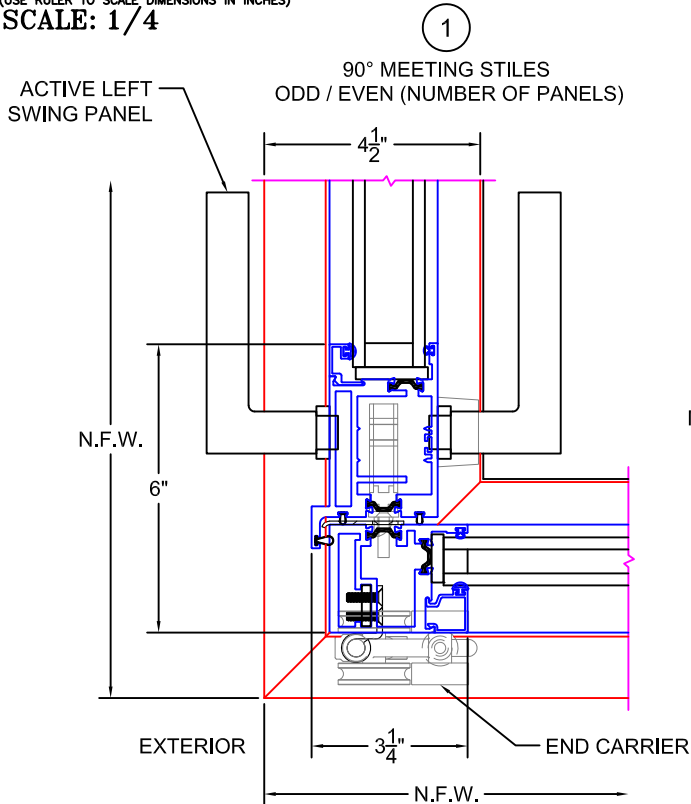

FOLDING DOOR DETAILS
90° OUTSIDE CORNERS -- OUT-SWING ONLY

(USE RULER TO SCALE DIMENSIONS IN INCHES)
SCALE: 1/4

- GLASS PENETRATION = 1/2"
- *ACTIVE RIGHT IS DEFAULT ON ODD / ODD AND EVEN / EVEN CONFIGURATIONS.
- N.F.W. TO FLUSH TRACK (X AND Y AXES) = 1.28"
- EXTERIOR RATED PRODUCTS HAVE WEEP SLOTS ON HORIZONTAL SILLS.