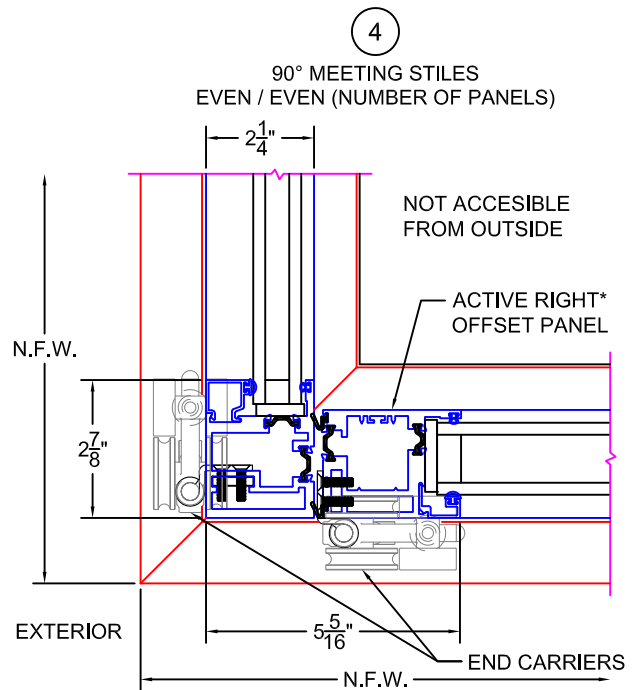

FOLDING DOOR DETAILS
90° OUTSIDE CORNERS -- OUT-SWING ONLY

(USE RULER TO SCALE DIMENSIONS IN INCHES)
SCALE: 1/4

- GLASS PENETRATION = 1/2"
- *ACTIVE RIGHT IS DEFAULT ON ODD / ODD AND EVEN / EVEN CONFIGURATIONS.
- N.F.W. TO FLUSH TRACK (X AND Y AXES) = 1.28"
- EXTERIOR RATED PRODUCTS HAVE WEEP SLOTS ON HORIZONTAL SILLS.