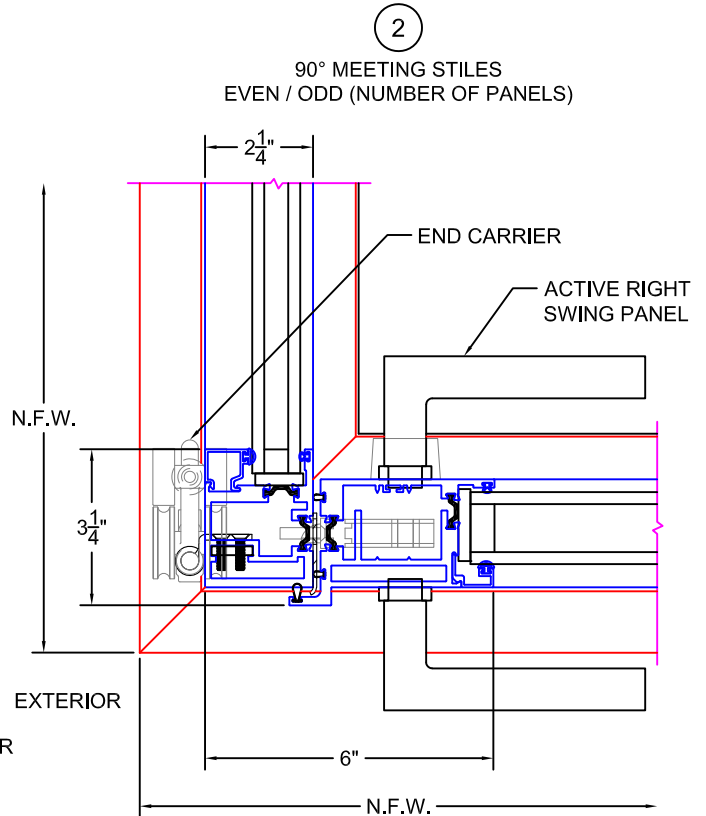

FOLDING DOOR DETAILS
90° OUTSIDE CORNERS -- OUT-SWING ONLY

(USE RULER TO SCALE DIMENSIONS IN INCHES)
SCALE: 1/4

- GLASS PENETRATION = 1/2"
- *ACTIVE RIGHT IS DEFAULT ON ODD / ODD AND EVEN / EVEN CONFIGURATIONS.
- N.F.W. TO FLUSH TRACK (X AND Y AXES) = 1.28"
- EXTERIOR RATED PRODUCTS HAVE WEEP SLOTS ON HORIZONTAL SILLS.