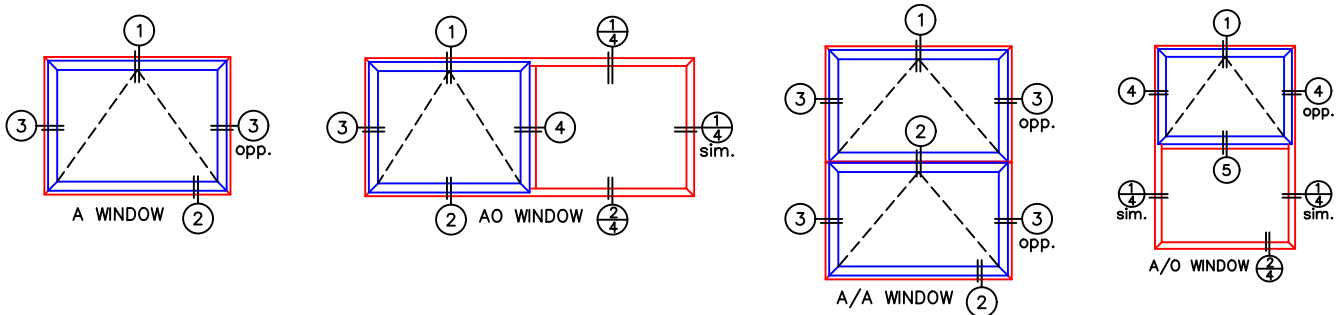

HINGE SCREEN (V2) DETAILS-AWNING

1/4" SINGLE & 1" INSULATED GLAZING SHOWN.

1-1/4" & 1-1/2" INSULATED GLAZING ALSO AVAILABLE.

*NOTE: 1/2" CLEARANCE WITH MULTI-POINT LOCK AT JAMB.
1/2" CLEARANCE WITH CUSTODIAL LOCK AT SILL.
5/16" BELOW CENTERLINE WITH CUSTODIAL LOCK AT P01 TDL BAR.

-GLASS PENETRATION: 1/2"
-EXTERIOR RATED PRODUCTS HAVE WEEP SLOTS ON HORIZONTAL SILLS.