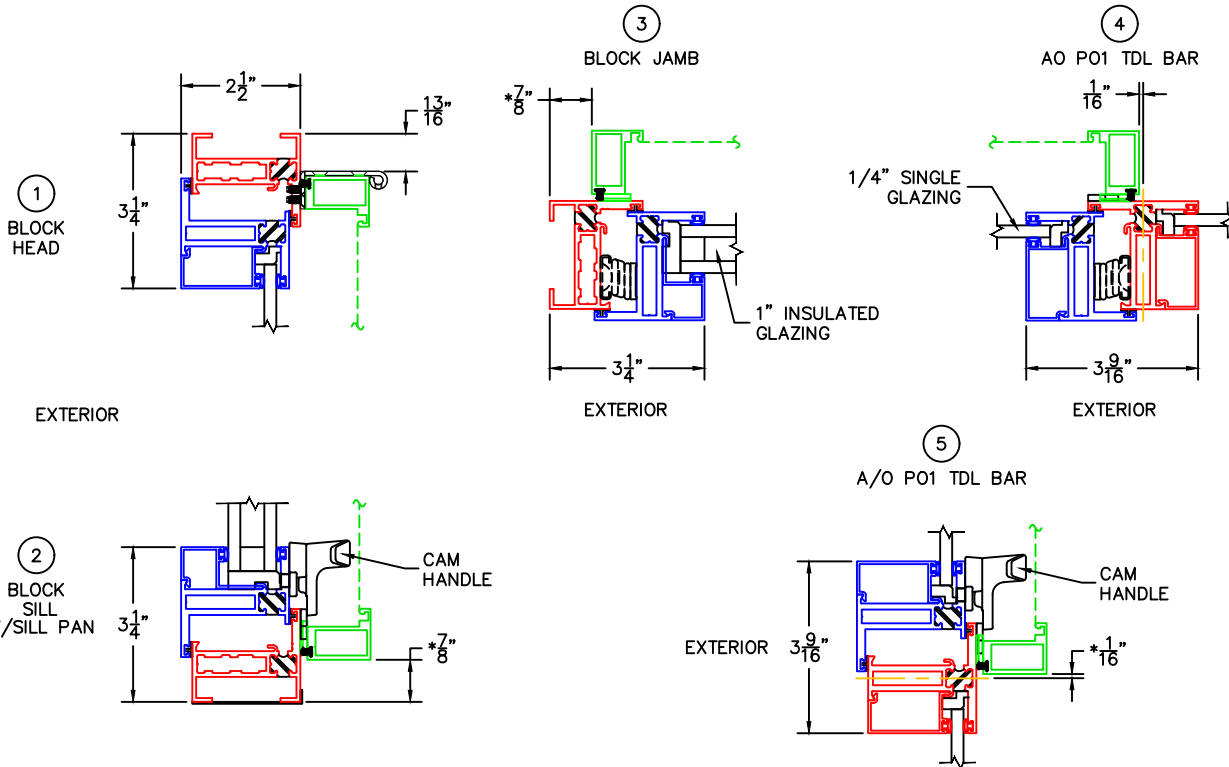

HINGE SCREEN (V2) DETAILS-AWNING

1/4" SINGLE & 1" INSULATED GLAZING SHOWN.

1-1/4" & 1-1/2" INSULATED GLAZING ALSO AVAILABLE.

*NOTE: 1/2" CLEARANCE WITH MULTI-POINT LOCK AT JAMB.
1/2" CLEARANCE WITH CUSTODIAL LOCK AT SILL.
5/16" BELOW CENTERLINE WITH CUSTODIAL LOCK AT P01 TDL BAR.

-GLASS PENETRATION: 1/2"
-EXTERIOR RATED PRODUCTS HAVE WEEP SLOTS ON HORIZONTAL SILLS.