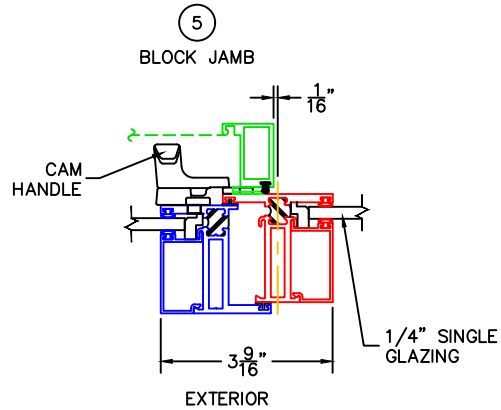

0 1 2 3 4 5 6

 (USE RULER TO SCALE DIMENSIONS IN INCHES)
SCALE: 1/4"

HINGE SCREEN (V2) DETAILS-CASEMENT
 1/4" SINGLE & 1" INSULATED GLAZING SHOWN.
 1-1/4" & 1-1/2" INSULATED GLAZING ALSO AVAILABLE.

*NOTE: 1/2" CLEARANCE WITH MULTI-POINT LOCK AT JAMB

-GLASS PENETRATION: 1/2"
 -EXTERIOR RATED PRODUCTS HAVE WEEP SLOTS ON HORIZONTAL SILLS.