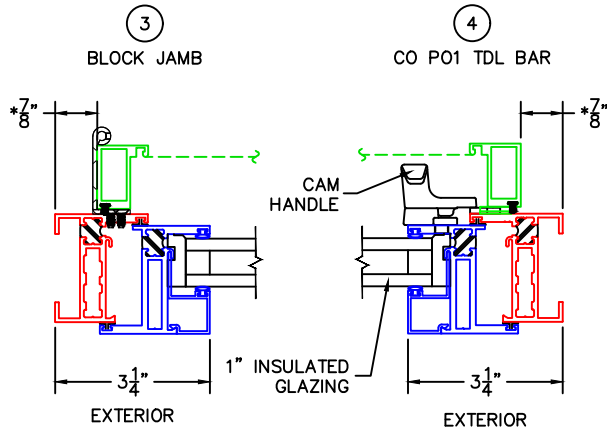

0 1 2 3 4 5 6

 (USE RULER TO SCALE DIMENSIONS IN INCHES)
SCALE: 1/4"

HINGE SCREEN (V2) DETAILS-CASEMENT
 1/4" SINGLE & 1" INSULATED GLAZING SHOWN.
 1-1/4" & 1-1/2" INSULATED GLAZING ALSO AVAILABLE.

*NOTE: 1/2" CLEARANCE WITH MULTI-POINT LOCK AT JAMB

-GLASS PENETRATION: 1/2"
 -EXTERIOR RATED PRODUCTS HAVE WEEP SLOTS ON HORIZONTAL SILLS.