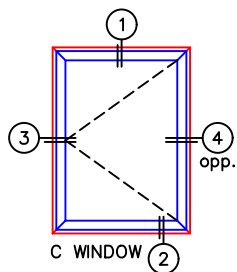

0 1 2 3 4 5 6

 (USE RULER TO SCALE DIMENSIONS IN INCHES)
SCALE: 1/4"

HINGE SCREEN (V2) DETAILS-CASEMENT
 1/4" SINGLE & 1" INSULATED GLAZING SHOWN.
 1-1/4" & 1-1/2" INSULATED GLAZING ALSO AVAILABLE.

*NOTE: 1/2" CLEARANCE WITH MULTI-POINT LOCK AT JAMB

-GLASS PENETRATION: 1/2"
 -EXTERIOR RATED PRODUCTS HAVE WEEP SLOTS ON HORIZONTAL SILLS.