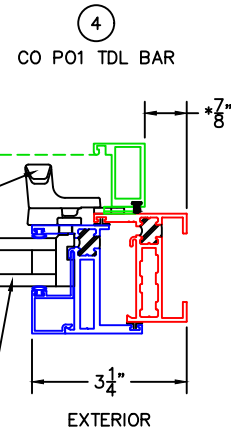

0 1 2 3 4 5 6

 (USE RULER TO SCALE DIMENSIONS IN INCHES)
SCALE: 1/4"

HINGE SCREEN (V2) DETAILS-CASEMENT
 1/4" SINGLE & 1" INSULATED GLAZING SHOWN.
 1-1/4" & 1-1/2" INSULATED GLAZING ALSO AVAILABLE.

*NOTE: 1/2" CLEARANCE WITH MULTI-POINT LOCK AT JAMB

-GLASS PENETRATION: 1/2"
 -EXTERIOR RATED PRODUCTS HAVE WEEP SLOTS ON HORIZONTAL SILLS.