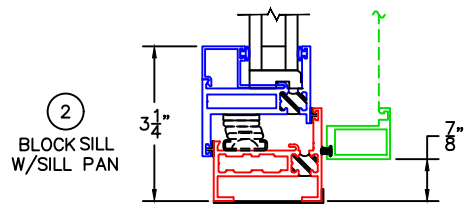

0 1 2 3 4 5 6

 (USE RULER TO SCALE DIMENSIONS IN INCHES)
SCALE: 1/4"

HINGE SCREEN (V2) DETAILS-CASEMENT
 1/4" SINGLE & 1" INSULATED GLAZING SHOWN.
 1-1/4" & 1-1/2" INSULATED GLAZING ALSO AVAILABLE.

*NOTE: 1/2" CLEARANCE WITH MULTI-POINT LOCK AT JAMB

-GLASS PENETRATION: 1/2"
 -EXTERIOR RATED PRODUCTS HAVE WEEP SLOTS ON HORIZONTAL SILLS.