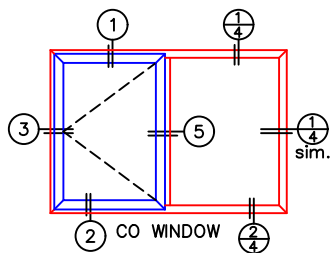

0 1 2 3 4 5 6

 (USE RULER TO SCALE DIMENSIONS IN INCHES)
SCALE: 1/4"

HINGE SCREEN (V2) DETAILS-CASEMENT
 1/4" SINGLE & 1" INSULATED GLAZING SHOWN.
 1-1/4" & 1-1/2" INSULATED GLAZING ALSO AVAILABLE.

*NOTE: 1/2" CLEARANCE WITH MULTI-POINT LOCK AT JAMB

-GLASS PENETRATION: 1/2"
 -EXTERIOR RATED PRODUCTS HAVE WEEP SLOTS ON HORIZONTAL SILLS.