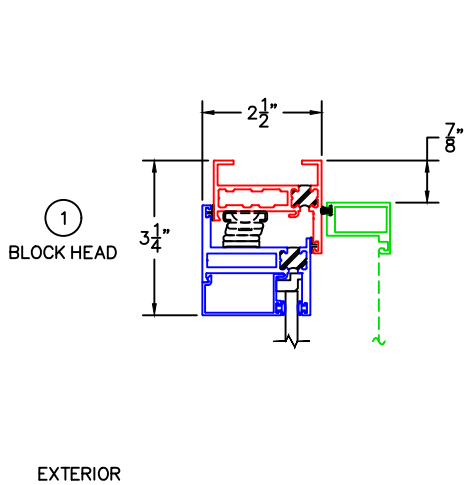

0 1 2 3 4 5 6

 (USE RULER TO SCALE DIMENSIONS IN INCHES)
SCALE: 1/4"

HINGE SCREEN (V2) DETAILS-CASEMENT
 1/4" SINGLE & 1" INSULATED GLAZING SHOWN.
 1-1/4" & 1-1/2" INSULATED GLAZING ALSO AVAILABLE.

*NOTE: 1/2" CLEARANCE WITH MULTI-POINT LOCK AT JAMB

-GLASS PENETRATION: 1/2"
 -EXTERIOR RATED PRODUCTS HAVE WEEP SLOTS ON HORIZONTAL SILLS.