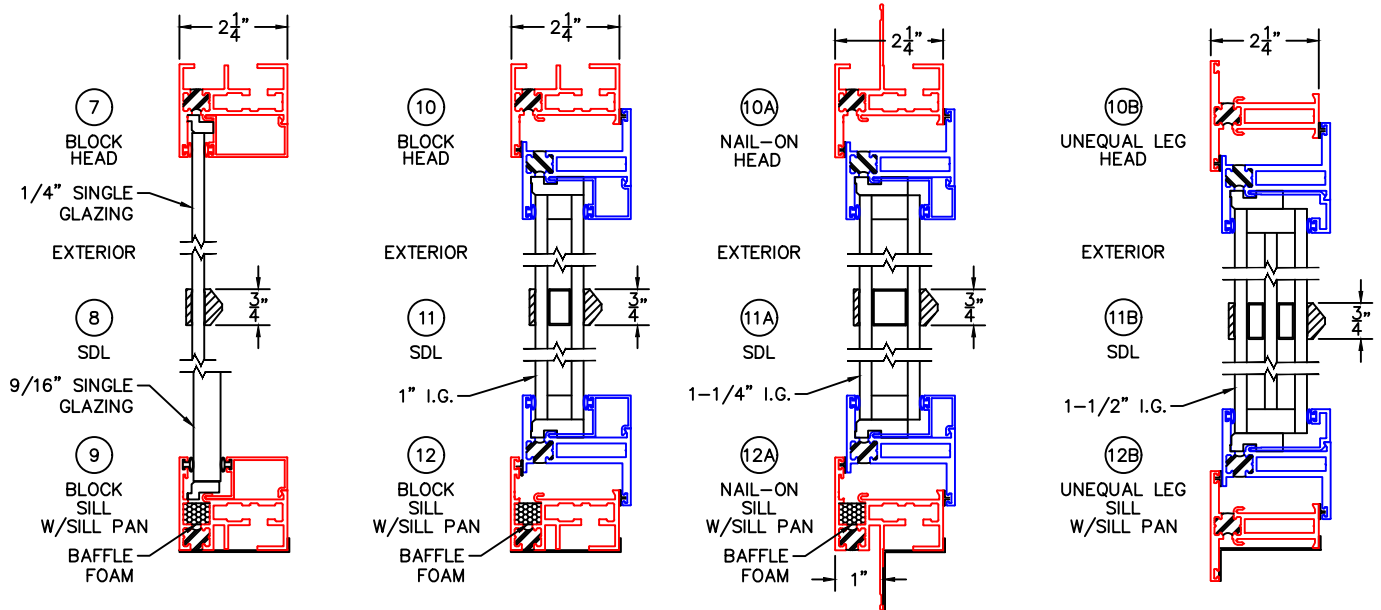

(USE RULER TO SCALE DIMENSIONS IN INCHES)

SCALE: 1/4"

STEEL LOOK SDL'S
1/4", 9/16" SINGLE AND 1", 1-1/4",
1-1/2" INSULATED GLAZING SHOWN

OUTSIDE GLAZED FIXED, CASEMENT, AND AWNING WINDOW

INSIDE GLAZED FIXED AND HOPPER

-GLASS PENETRATION: 1/2"
-SDL'S DIVIDED EQUALLY IN GLASS (NOT DAYLIGHT) UNLESS OTHERWISE NOTED.
-EXTERIOR RATED PRODUCTS HAVE WEEP SLOTS ON HORIZONTAL SILLS.