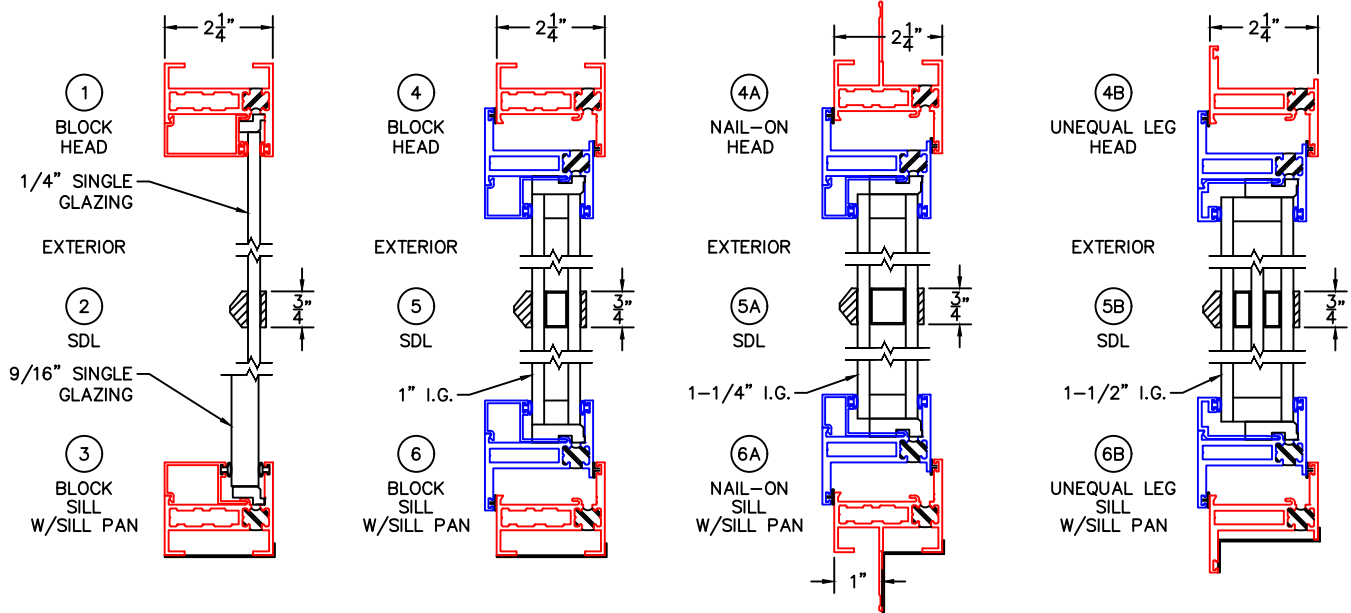

(USE RULER TO SCALE DIMENSIONS IN INCHES)

SCALE: 1/4"

STEEL LOOK SDL'S
1/4", 9/16" SINGLE AND 1", 1-1/4",
1-1/2" INSULATED GLAZING SHOWN

OUTSIDE GLAZED FIXED, CASEMENT, AND AWNING WINDOW

INSIDE GLAZED FIXED AND HOPPER

-GLASS PENETRATION: 1/2"
-SDL'S DIVIDED EQUALLY IN GLASS (NOT DAYLIGHT) UNLESS OTHERWISE NOTED.
-EXTERIOR RATED PRODUCTS HAVE WEEP SLOTS ON HORIZONTAL SILLS.