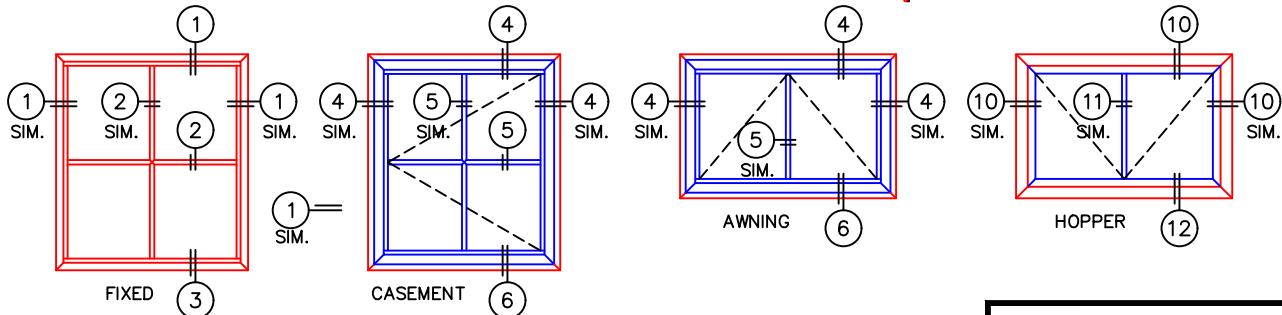

(USE RULER TO SCALE DIMENSIONS IN INCHES)

SCALE: 1/4"

STEEL LOOK SDL'S
1/4", 9/16" SINGLE AND 1", 1-1/4",
1-1/2" INSULATED GLAZING SHOWN

OUTSIDE GLAZED FIXED, CASEMENT, AND AWNING WINDOW

INSIDE GLAZED FIXED AND HOPPER

-GLASS PENETRATION: 1/2"
-SDL'S DIVIDED EQUALLY IN GLASS (NOT DAYLIGHT) UNLESS OTHERWISE NOTED.
-EXTERIOR RATED PRODUCTS HAVE WEEP SLOTS ON HORIZONTAL SILLS.