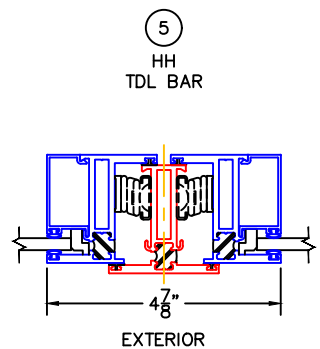

(USE RULER TO SCALE DIMENSIONS IN INCHES)
SCALE: 1/4

HOPPER WINDOW DETAILS
1/4", 1", 1-1/4" & 1-1/2"
INSIDE GLAZING SHOWN

HARDWARE OPTIONS

-GLASS PENETRATION: 1/2"
-EXTERIOR RATED PRODUCTS HAVE WEEP SLOTS ON HORIZONTAL SILLS.

0 0.5 1
(USE RULER TO SCALE DIMENSIONS IN INCHES)
SCALE: FULL

HOPPER WINDOW DETAILS
1/4" SINGLE GLAZING SHOWN

1
BLOCK
HEAD

EXTERIOR

SETTING BLOCK

2
BLOCK
SILL W/ SILL PAN

BAFFLE FOAM

(USE RULER TO SCALE DIMENSIONS IN INCHES)

1B
UNEQUAL LEG
HEAD

EXTERIOR

2B
UNEQUAL LEG
SILL W/ SILL PAN

0 0.5 1
(USE RULER TO SCALE DIMENSIONS IN INCHES)
SCALE: FULL

HOPPER WINDOW DETAILS
1/4" SINGLE GLAZING SHOWN

CUSTODIAL LOCK WITH FLAT SCREEN

0 0.5 1
(USE RULER TO SCALE DIMENSIONS IN INCHES)
SCALE: FULL

HOPPER WINDOW DETAILS
1/4" SINGLE GLAZING SHOWN

CAM HANDLE WITH FLAT SCREEN

0 0.5 1
(USE RULER TO SCALE DIMENSIONS IN INCHES)
SCALE: FULL

HOPPER WINDOW DETAILS
1/4" SINGLE GLAZING SHOWN

SPRING LATCH WITH FLAT SCREEN