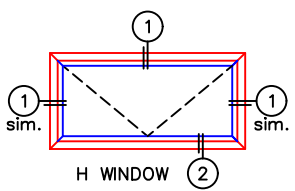

(USE RULER TO SCALE DIMENSIONS IN INCHES)
SCALE: 1/4

HOPPER WINDOW DETAILS
1/4", 1", 1-1/4" & 1-1/2"
INSIDE GLAZING SHOWN

HARDWARE OPTIONS

-GLASS PENETRATION: 1/2"
-EXTERIOR RATED PRODUCTS HAVE WEEP SLOTS ON HORIZONTAL SILLS.

0 0.5 1
(USE RULER TO SCALE DIMENSIONS IN INCHES)
SCALE: FULL

HOPPER WINDOW DETAILS
1/4" SINGLE GLAZING SHOWN

1
BLOCK
HEAD

EXTERIOR

SETTING BLOCK

2
BLOCK
SILL W/ SILL PAN

BAFFLE FOAM

(USE RULER TO SCALE DIMENSIONS IN INCHES)

SCALE: 3/4

HOPPER WINDOW DETAILS
1" INSULATED GLAZING SHOWN

1A
NAIL-ON
HEAD

EXTERIOR

2A
NAIL-ON
SILL W/ SILL PAN

BAFFLE FOAM

0 0.5 1
(USE RULER TO SCALE DIMENSIONS IN INCHES)
SCALE: FULL

HOPPER WINDOW DETAILS
1-1/4" & 1-1/2"
INSULATED GLAZING SHOWN