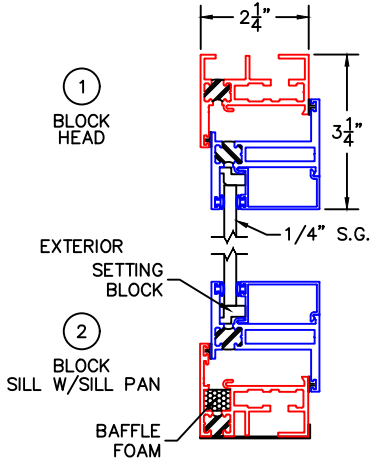

(USE RULER TO SCALE DIMENSIONS IN INCHES)
SCALE: 1/4

HOPPER WINDOW DETAILS
1/4", 1", 1-1/4" & 1-1/2"
INSIDE GLAZING SHOWN

HARDWARE OPTIONS

-GLASS PENETRATION: 1/2"
-EXTERIOR RATED PRODUCTS HAVE WEEP SLOTS ON HORIZONTAL SILLS.

0 0.5 1
(USE RULER TO SCALE DIMENSIONS IN INCHES)
SCALE: FULL

HOPPER WINDOW DETAILS
1/4" SINGLE GLAZING SHOWN

1
BLOCK
HEAD

EXTERIOR

SETTING BLOCK

2
BLOCK
SILL W/ SILL PAN

BAFFLE FOAM

(USE RULER TO SCALE DIMENSIONS IN INCHES)

SCALE: 3/4

HOPPER WINDOW DETAILS
1" INSULATED GLAZING SHOWN

1A
NAIL-ON
HEAD

EXTERIOR

2A
NAIL-ON
SILL W/ SILL PAN

BAFFLE FOAM

0 0.5 1
(USE RULER TO SCALE DIMENSIONS IN INCHES)
SCALE: FULL

HOPPER WINDOW DETAILS
1-1/4" & 1-1/2"
INSULATED GLAZING SHOWN

HOPPER WINDOW DETAILS
1/4" SINGLE GLAZING SHOWN

CAM HANDLE WITH FLAT SCREEN

0 0.5 1
(USE RULER TO SCALE DIMENSIONS IN INCHES)
SCALE: FULL

HOPPER WINDOW DETAILS
1/4" SINGLE GLAZING SHOWN

SPRING LATCH WITH FLAT SCREEN