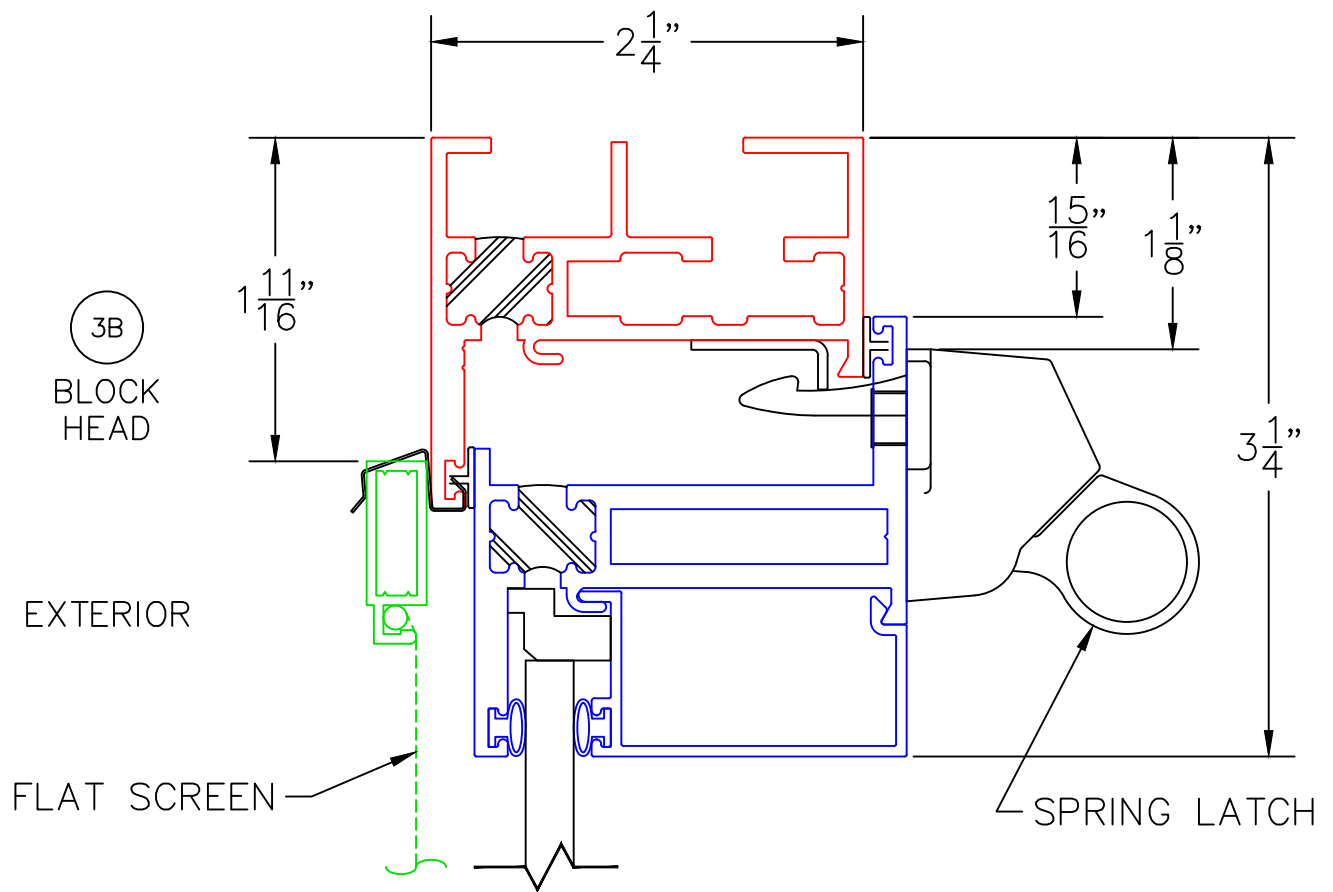

1B
UNEQUAL LEG
HEAD

EXTERIOR

2B
UNEQUAL LEG
SILL W/ SILL PAN

0 0.5 1
(USE RULER TO SCALE DIMENSIONS IN INCHES)
SCALE: FULL

HOPPER WINDOW DETAILS
1/4" SINGLE GLAZING SHOWN

CUSTODIAL LOCK WITH FLAT SCREEN

0 0.5 1
(USE RULER TO SCALE DIMENSIONS IN INCHES)
SCALE: FULL

HOPPER WINDOW DETAILS
1/4" SINGLE GLAZING SHOWN

CAM HANDLE WITH FLAT SCREEN

0 0.5 1
(USE RULER TO SCALE DIMENSIONS IN INCHES)
SCALE: FULL

HOPPER WINDOW DETAILS
1/4" SINGLE GLAZING SHOWN

SPRING LATCH WITH FLAT SCREEN

0 0.5 1
(USE RULER TO SCALE DIMENSIONS IN INCHES)
SCALE: FULL

HOPPER WINDOW DETAILS
1/4" SINGLE GLAZING SHOWN

4

JAMB
4-BAR HINGE

(USE RULER TO SCALE DIMENSIONS IN INCHES)

SCALE: FULL

HOPPER WINDOW DETAILS
1/4" SINGLE GLAZING SHOWN

5

HH
TDL BAR

EXTERIOR

0 0.5 1
(USE RULER TO SCALE DIMENSIONS IN INCHES)
SCALE: FULL

HOPPER WINDOW DETAILS 1-1/4" & 1-1/2" INSULATED GLAZING SHOWN

6

H/H
JAMB MULLION

EXTERIOR