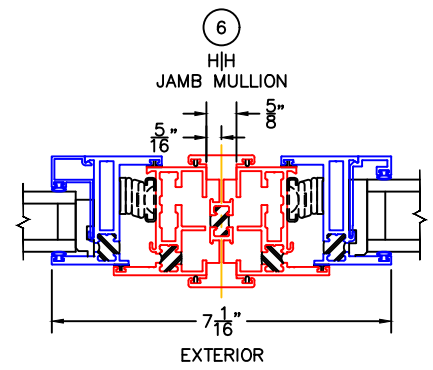

(USE RULER TO SCALE DIMENSIONS IN INCHES)
SCALE: 1/4

HOPPER WINDOW DETAILS
1/4", 1", 1-1/4" & 1-1/2"
INSIDE GLAZING SHOWN

HARDWARE OPTIONS

-GLASS PENETRATION: 1/2"
-EXTERIOR RATED PRODUCTS HAVE WEEP SLOTS ON HORIZONTAL SILLS.

0 0.5 1
(USE RULER TO SCALE DIMENSIONS IN INCHES)
SCALE: FULL

HOPPER WINDOW DETAILS
1/4" SINGLE GLAZING SHOWN

1
BLOCK
HEAD

EXTERIOR

SETTING BLOCK

2
BLOCK
SILL W/ SILL PAN

BAFFLE FOAM

(USE RULER TO SCALE DIMENSIONS IN INCHES)

SCALE: 3/4

HOPPER WINDOW DETAILS
1" INSULATED GLAZING SHOWN

1A
NAIL-ON
HEAD

EXTERIOR

2A
NAIL-ON
SILL W/ SILL PAN

BAFFLE FOAM

0 0.5 1
(USE RULER TO SCALE DIMENSIONS IN INCHES)
SCALE: FULL

HOPPER WINDOW DETAILS
1-1/4" & 1-1/2"
INSULATED GLAZING SHOWN

HOPPER WINDOW DETAILS
1/4" SINGLE GLAZING SHOWN

CAM HANDLE WITH FLAT SCREEN

0 0.5 1
(USE RULER TO SCALE DIMENSIONS IN INCHES)
SCALE: FULL

HOPPER WINDOW DETAILS
1/4" SINGLE GLAZING SHOWN

SPRING LATCH WITH FLAT SCREEN