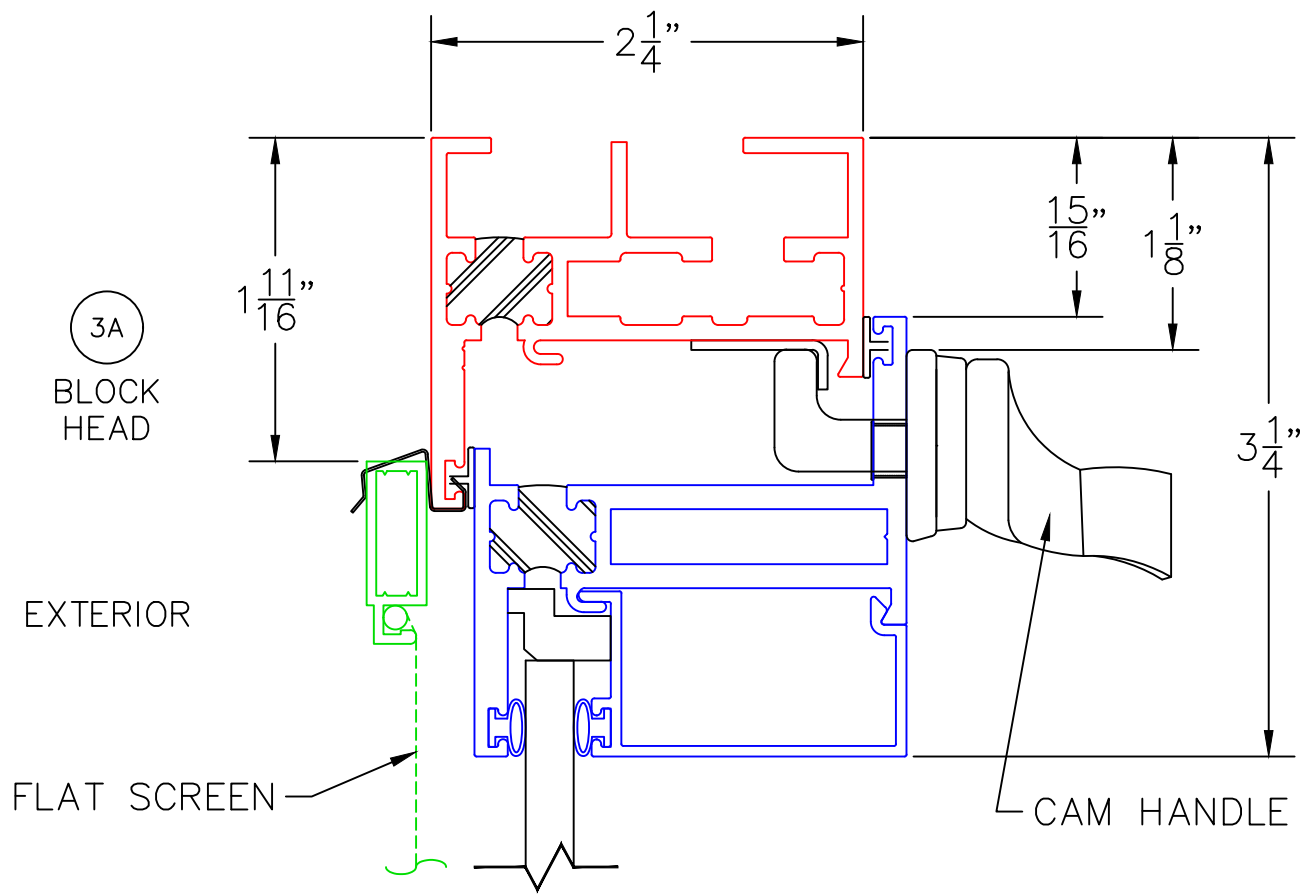

1B
UNEQUAL LEG
HEAD

EXTERIOR

2B
UNEQUAL LEG
SILL W/ SILL PAN

0 0.5 1
(USE RULER TO SCALE DIMENSIONS IN INCHES)
SCALE: FULL

HOPPER WINDOW DETAILS
1/4" SINGLE GLAZING SHOWN

CUSTODIAL LOCK WITH FLAT SCREEN

0 0.5 1
(USE RULER TO SCALE DIMENSIONS IN INCHES)
SCALE: FULL

HOPPER WINDOW DETAILS
1/4" SINGLE GLAZING SHOWN

CAM HANDLE WITH FLAT SCREEN

0 0.5 1
(USE RULER TO SCALE DIMENSIONS IN INCHES)
SCALE: FULL

HOPPER WINDOW DETAILS
1/4" SINGLE GLAZING SHOWN

SPRING LATCH WITH FLAT SCREEN

0 0.5 1
(USE RULER TO SCALE DIMENSIONS IN INCHES)
SCALE: FULL

HOPPER WINDOW DETAILS
1/4" SINGLE GLAZING SHOWN

4

JAMB
4-BAR HINGE

(USE RULER TO SCALE DIMENSIONS IN INCHES)

SCALE: FULL

HOPPER WINDOW DETAILS
1/4" SINGLE GLAZING SHOWN

5

HH
TDL BAR

EXTERIOR

0 0.5 1
(USE RULER TO SCALE DIMENSIONS IN INCHES)
SCALE: FULL

HOPPER WINDOW DETAILS 1-1/4" & 1-1/2" INSULATED GLAZING SHOWN

6

H/H
JAMB MULLION

EXTERIOR