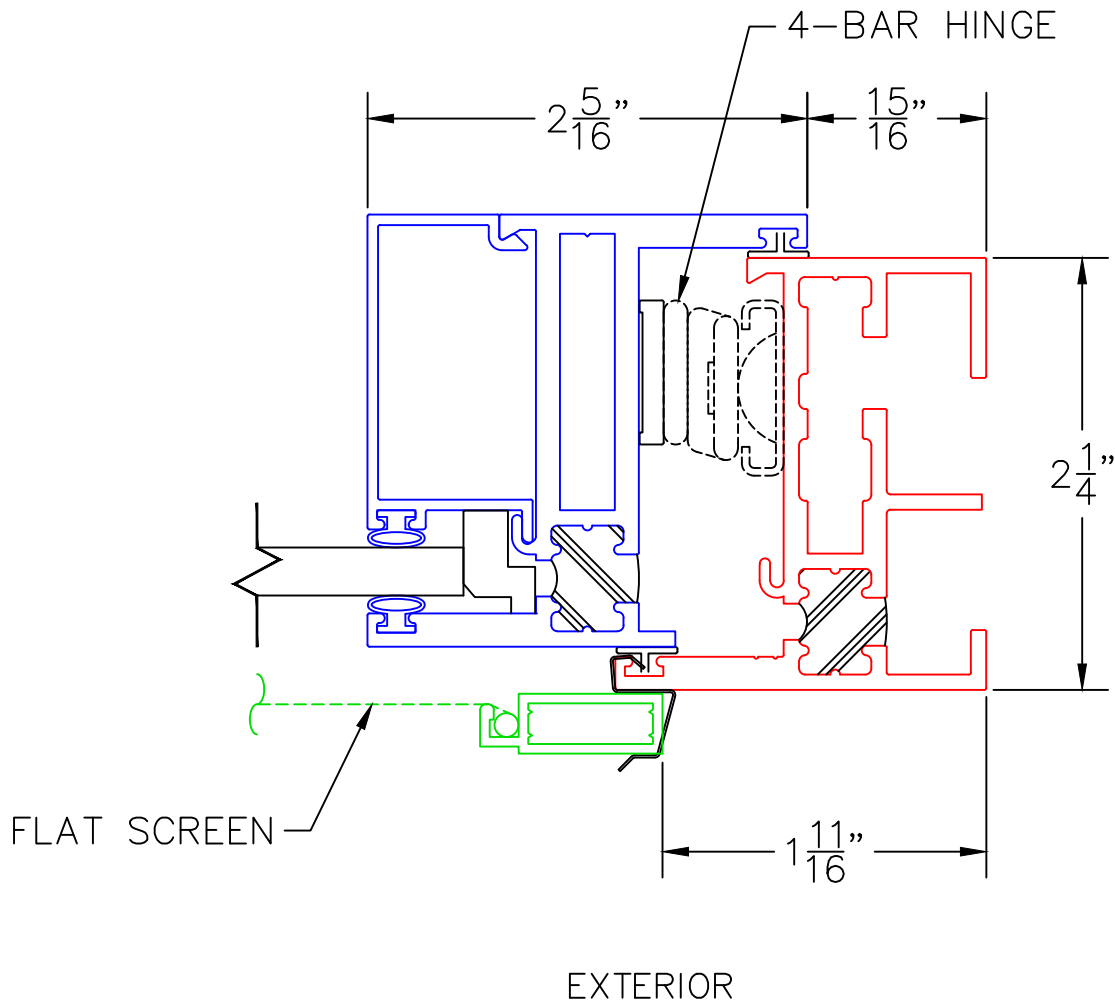

1B
UNEQUAL LEG
HEAD

EXTERIOR

2B
UNEQUAL LEG
SILL W/ SILL PAN

0 0.5 1
(USE RULER TO SCALE DIMENSIONS IN INCHES)
SCALE: FULL

HOPPER WINDOW DETAILS
1/4" SINGLE GLAZING SHOWN

CUSTODIAL LOCK WITH FLAT SCREEN

0 0.5 1
(USE RULER TO SCALE DIMENSIONS IN INCHES)
SCALE: FULL

HOPPER WINDOW DETAILS
1/4" SINGLE GLAZING SHOWN

CAM HANDLE WITH FLAT SCREEN

0 0.5 1
(USE RULER TO SCALE DIMENSIONS IN INCHES)
SCALE: FULL

HOPPER WINDOW DETAILS
1/4" SINGLE GLAZING SHOWN

SPRING LATCH WITH FLAT SCREEN

0 0.5 1
(USE RULER TO SCALE DIMENSIONS IN INCHES)
SCALE: FULL

HOPPER WINDOW DETAILS
1/4" SINGLE GLAZING SHOWN

4

JAMB
4-BAR HINGE

(USE RULER TO SCALE DIMENSIONS IN INCHES)

SCALE: FULL

HOPPER WINDOW DETAILS
1/4" SINGLE GLAZING SHOWN

5

HH
TDL BAR

EXTERIOR

0 0.5 1
(USE RULER TO SCALE DIMENSIONS IN INCHES)
SCALE: FULL

HOPPER WINDOW DETAILS 1-1/4" & 1-1/2" INSULATED GLAZING SHOWN

6

H/H
JAMB MULLION

EXTERIOR