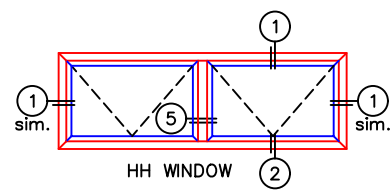

(USE RULER TO SCALE DIMENSIONS IN INCHES)
SCALE: 1/4

HOPPER WINDOW DETAILS
1/4", 1", 1-1/4" & 1-1/2"
INSIDE GLAZING SHOWN

HARDWARE OPTIONS

-GLASS PENETRATION: 1/2"
-EXTERIOR RATED PRODUCTS HAVE WEEP SLOTS ON HORIZONTAL SILLS.

0 0.5 1
(USE RULER TO SCALE DIMENSIONS IN INCHES)
SCALE: FULL

HOPPER WINDOW DETAILS
1/4" SINGLE GLAZING SHOWN

1
BLOCK
HEAD

EXTERIOR

SETTING BLOCK

2
BLOCK
SILL W/ SILL PAN

BAFFLE FOAM

(USE RULER TO SCALE DIMENSIONS IN INCHES)

SCALE: 3/4

HOPPER WINDOW DETAILS
1" INSULATED GLAZING SHOWN

1A
NAIL-ON
HEAD

EXTERIOR

2A
NAIL-ON
SILL W/ SILL PAN

BAFFLE FOAM

0 0.5 1
(USE RULER TO SCALE DIMENSIONS IN INCHES)
SCALE: FULL

HOPPER WINDOW DETAILS
1-1/4" & 1-1/2"
INSULATED GLAZING SHOWN

HOPPER WINDOW DETAILS
1/4" SINGLE GLAZING SHOWN

CAM HANDLE WITH FLAT SCREEN

0 0.5 1
(USE RULER TO SCALE DIMENSIONS IN INCHES)
SCALE: FULL

HOPPER WINDOW DETAILS
1/4" SINGLE GLAZING SHOWN

SPRING LATCH WITH FLAT SCREEN