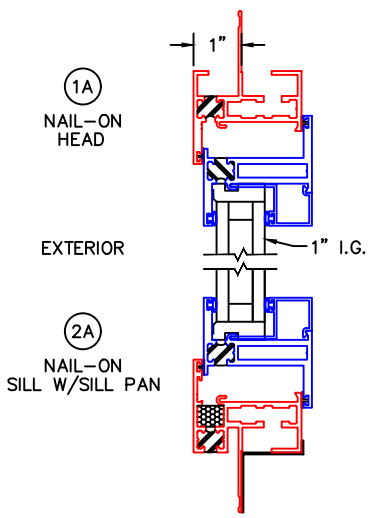

(USE RULER TO SCALE DIMENSIONS IN INCHES)
SCALE: 1/4

HOPPER WINDOW DETAILS
1/4", 1", 1-1/4" & 1-1/2"
INSIDE GLAZING SHOWN

HARDWARE OPTIONS

-GLASS PENETRATION: 1/2"
-EXTERIOR RATED PRODUCTS HAVE WEEP SLOTS ON HORIZONTAL SILLS.

0 0.5 1
(USE RULER TO SCALE DIMENSIONS IN INCHES)
SCALE: FULL

HOPPER WINDOW DETAILS
1/4" SINGLE GLAZING SHOWN

1
BLOCK
HEAD

EXTERIOR

SETTING BLOCK

2
BLOCK
SILL W/ SILL PAN

BAFFLE FOAM

(USE RULER TO SCALE DIMENSIONS IN INCHES)

HOPPER WINDOW DETAILS
1/4" SINGLE GLAZING SHOWN

CAM HANDLE WITH FLAT SCREEN

0 0.5 1
(USE RULER TO SCALE DIMENSIONS IN INCHES)
SCALE: FULL

HOPPER WINDOW DETAILS
1/4" SINGLE GLAZING SHOWN

SPRING LATCH WITH FLAT SCREEN

5

HH
TDL BAR

EXTERIOR

0 0.5 1
(USE RULER TO SCALE DIMENSIONS IN INCHES)
SCALE: FULL

HOPPER WINDOW DETAILS 1-1/4" & 1-1/2" INSULATED GLAZING SHOWN

6

H/H
JAMB MULLION

EXTERIOR