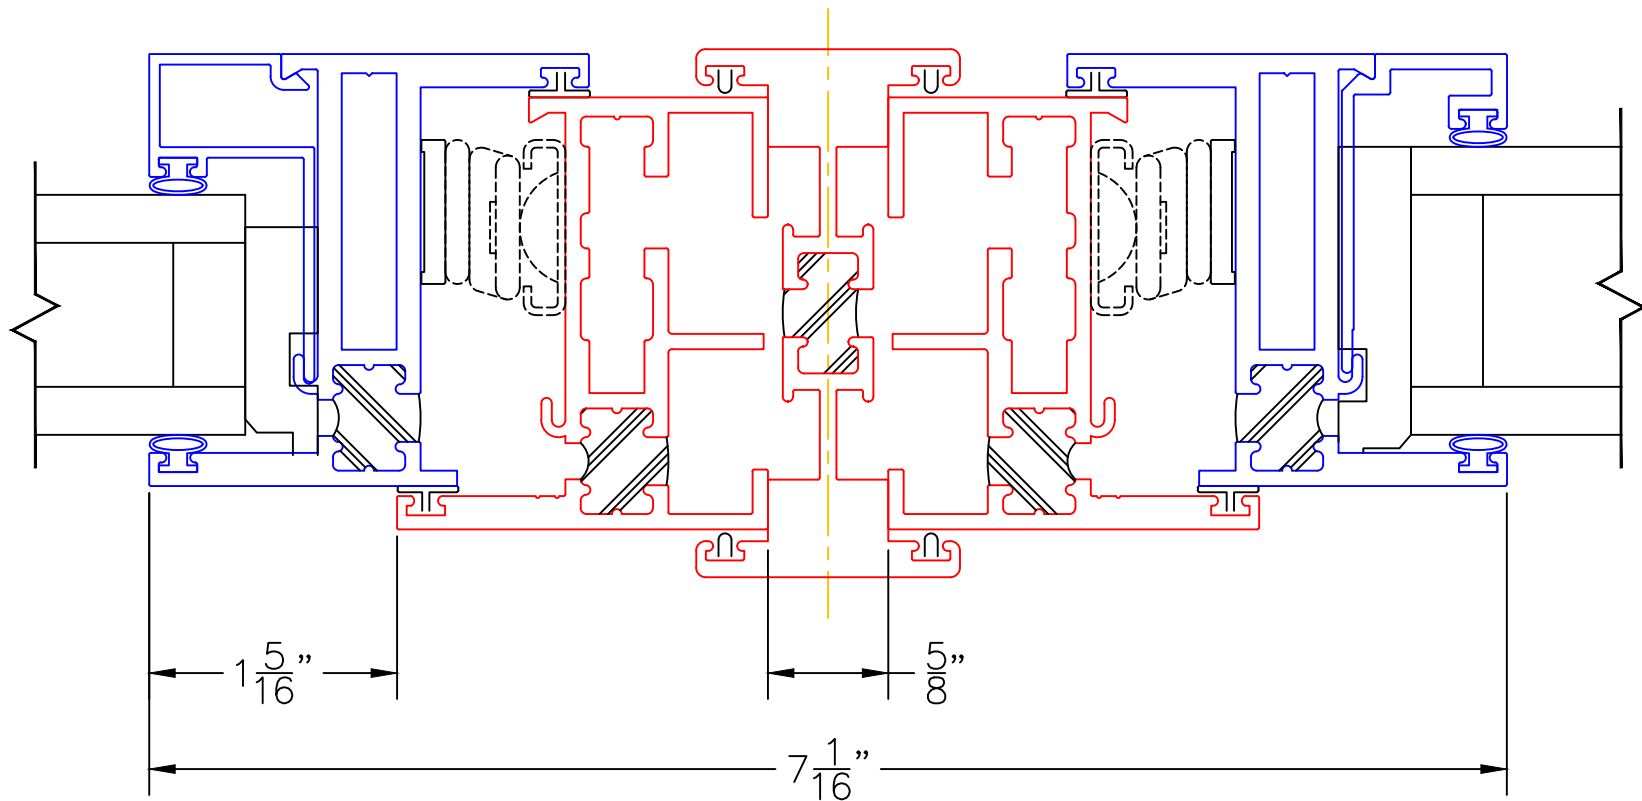

0 0.5 1
(USE RULER TO SCALE DIMENSIONS IN INCHES)
SCALE: FULL

HOPPER WINDOW DETAILS
1/4" SINGLE GLAZING SHOWN

4

JAMB
4-BAR HINGE

(USE RULER TO SCALE DIMENSIONS IN INCHES)

SCALE: FULL

HOPPER WINDOW DETAILS
1/4" SINGLE GLAZING SHOWN

5

HH
TDL BAR

EXTERIOR

0 0.5 1
(USE RULER TO SCALE DIMENSIONS IN INCHES)
SCALE: FULL

HOPPER WINDOW DETAILS 1-1/4" & 1-1/2" INSULATED GLAZING SHOWN

6

H/H
JAMB MULLION

EXTERIOR