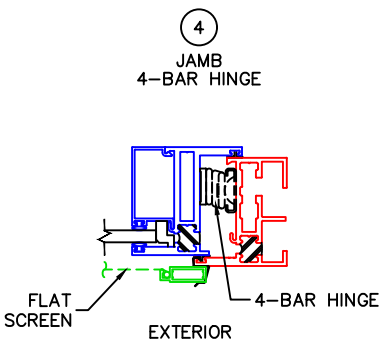

(USE RULER TO SCALE DIMENSIONS IN INCHES)
SCALE: 1/4

HOPPER WINDOW DETAILS
1/4", 1", 1-1/4" & 1-1/2"
INSIDE GLAZING SHOWN

HARDWARE OPTIONS

-GLASS PENETRATION: 1/2"
-EXTERIOR RATED PRODUCTS HAVE WEEP SLOTS ON HORIZONTAL SILLS.

0 0.5 1
(USE RULER TO SCALE DIMENSIONS IN INCHES)
SCALE: FULL

HOPPER WINDOW DETAILS
1/4" SINGLE GLAZING SHOWN

1
BLOCK
HEAD

EXTERIOR

SETTING BLOCK

2
BLOCK
SILL W/ SILL PAN

BAFFLE FOAM

(USE RULER TO SCALE DIMENSIONS IN INCHES)

1B
UNEQUAL LEG
HEAD

EXTERIOR

2B
UNEQUAL LEG
SILL W/ SILL PAN

0 0.5 1
(USE RULER TO SCALE DIMENSIONS IN INCHES)
SCALE: FULL

HOPPER WINDOW DETAILS
1/4" SINGLE GLAZING SHOWN

CUSTODIAL LOCK WITH FLAT SCREEN

0 0.5 1
(USE RULER TO SCALE DIMENSIONS IN INCHES)
SCALE: FULL

HOPPER WINDOW DETAILS
1/4" SINGLE GLAZING SHOWN

CAM HANDLE WITH FLAT SCREEN

0 0.5 1
(USE RULER TO SCALE DIMENSIONS IN INCHES)
SCALE: FULL

HOPPER WINDOW DETAILS
1/4" SINGLE GLAZING SHOWN

SPRING LATCH WITH FLAT SCREEN