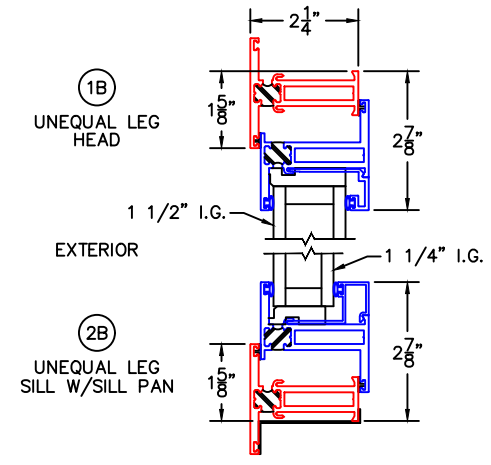

(USE RULER TO SCALE DIMENSIONS IN INCHES)
SCALE: 1/4

HOPPER WINDOW DETAILS
1/4", 1", 1-1/4" & 1-1/2"
INSIDE GLAZING SHOWN

HARDWARE OPTIONS

-GLASS PENETRATION: 1/2"
-EXTERIOR RATED PRODUCTS HAVE WEEP SLOTS ON HORIZONTAL SILLS.

0 0.5 1
(USE RULER TO SCALE DIMENSIONS IN INCHES)
SCALE: FULL

HOPPER WINDOW DETAILS
1/4" SINGLE GLAZING SHOWN

1
BLOCK
HEAD

EXTERIOR

SETTING BLOCK

2
BLOCK
SILL W/ SILL PAN

BAFFLE FOAM

(USE RULER TO SCALE DIMENSIONS IN INCHES)

SCALE: 3/4

HOPPER WINDOW DETAILS
1" INSULATED GLAZING SHOWN

1A
NAIL-ON
HEAD

EXTERIOR

2A
NAIL-ON
SILL W/ SILL PAN

BAFFLE FOAM

0 0.5 1
(USE RULER TO SCALE DIMENSIONS IN INCHES)
SCALE: FULL

HOPPER WINDOW DETAILS
1-1/4" & 1-1/2"
INSULATED GLAZING SHOWN

HOPPER WINDOW DETAILS
1/4" SINGLE GLAZING SHOWN

CAM HANDLE WITH FLAT SCREEN

0 0.5 1
(USE RULER TO SCALE DIMENSIONS IN INCHES)
SCALE: FULL

HOPPER WINDOW DETAILS
1/4" SINGLE GLAZING SHOWN

SPRING LATCH WITH FLAT SCREEN