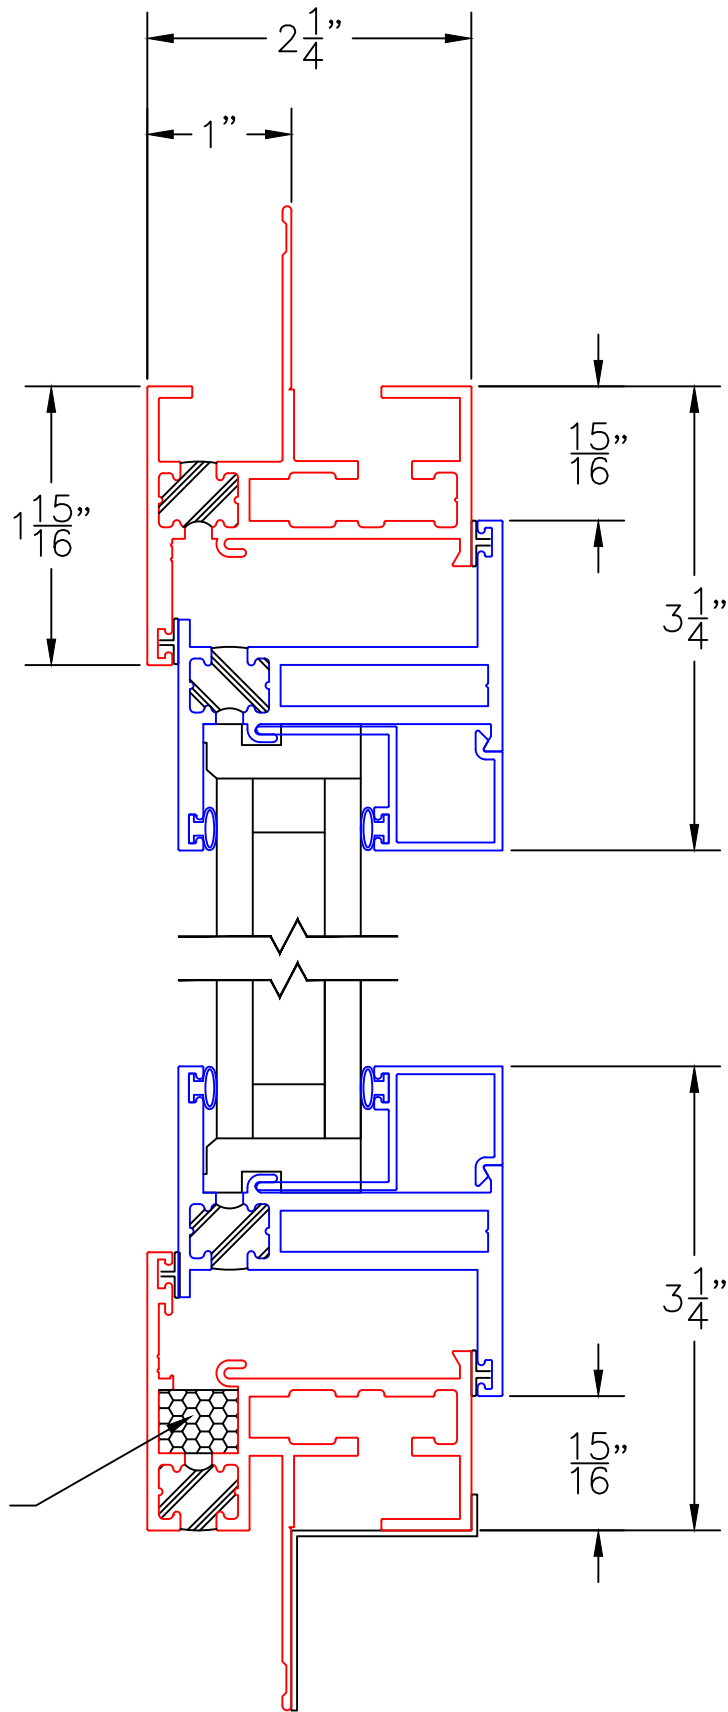

(USE RULER TO SCALE DIMENSIONS IN INCHES)
SCALE: 1/4

HOPPER WINDOW DETAILS
1/4", 1", 1-1/4" & 1-1/2"
INSIDE GLAZING SHOWN

HARDWARE OPTIONS

-GLASS PENETRATION: 1/2"
-EXTERIOR RATED PRODUCTS HAVE WEEP SLOTS ON HORIZONTAL SILLS.

0 0.5 1
(USE RULER TO SCALE DIMENSIONS IN INCHES)
SCALE: FULL

HOPPER WINDOW DETAILS
1/4" SINGLE GLAZING SHOWN

1
BLOCK
HEAD

EXTERIOR

SETTING BLOCK

2
BLOCK
SILL W/ SILL PAN

BAFFLE FOAM

(USE RULER TO SCALE DIMENSIONS IN INCHES)

SCALE: 3/4

HOPPER WINDOW DETAILS
1" INSULATED GLAZING SHOWN

1A
NAIL-ON
HEAD

EXTERIOR

2A
NAIL-ON
SILL W/ SILL PAN

BAFFLE FOAM

0 0.5 1
(USE RULER TO SCALE DIMENSIONS IN INCHES)
SCALE: FULL

HOPPER WINDOW DETAILS
1-1/4" & 1-1/2"
INSULATED GLAZING SHOWN

1B
UNEQUAL LEG
HEAD

EXTERIOR

2B
UNEQUAL LEG
SILL W/ SILL PAN

0 0.5 1
(USE RULER TO SCALE DIMENSIONS IN INCHES)
SCALE: FULL

HOPPER WINDOW DETAILS
1/4" SINGLE GLAZING SHOWN

CUSTODIAL LOCK WITH FLAT SCREEN

0 0.5 1
(USE RULER TO SCALE DIMENSIONS IN INCHES)
SCALE: FULL