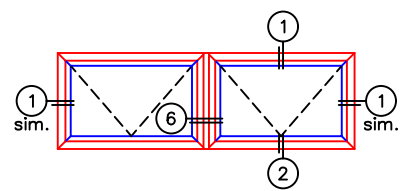

(USE RULER TO SCALE DIMENSIONS IN INCHES)
SCALE: 1/4

HOPPER WINDOW DETAILS
1/4", 1", 1-1/4" & 1-1/2"
INSIDE GLAZING SHOWN

HARDWARE OPTIONS

-GLASS PENETRATION: 1/2"
-EXTERIOR RATED PRODUCTS HAVE WEEP SLOTS ON HORIZONTAL SILLS.

0 0.5 1
(USE RULER TO SCALE DIMENSIONS IN INCHES)
SCALE: FULL

HOPPER WINDOW DETAILS
1/4" SINGLE GLAZING SHOWN

1
BLOCK
HEAD

EXTERIOR

SETTING BLOCK

2
BLOCK
SILL W/ SILL PAN

BAFFLE FOAM

(USE RULER TO SCALE DIMENSIONS IN INCHES)

SCALE: 3/4

HOPPER WINDOW DETAILS
1" INSULATED GLAZING SHOWN

1A
NAIL-ON
HEAD

EXTERIOR

2A
NAIL-ON
SILL W/ SILL PAN

BAFFLE FOAM

0 0.5 1
(USE RULER TO SCALE DIMENSIONS IN INCHES)
SCALE: FULL

HOPPER WINDOW DETAILS
1-1/4" & 1-1/2"
INSULATED GLAZING SHOWN