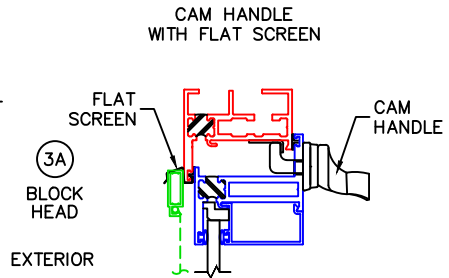

(USE RULER TO SCALE DIMENSIONS IN INCHES)
SCALE: 1/4

HOPPER WINDOW DETAILS
1/4", 1", 1-1/4" & 1-1/2"
INSIDE GLAZING SHOWN

HARDWARE OPTIONS

-GLASS PENETRATION: 1/2"
-EXTERIOR RATED PRODUCTS HAVE WEEP SLOTS ON HORIZONTAL SILLS.

0 0.5 1
(USE RULER TO SCALE DIMENSIONS IN INCHES)
SCALE: FULL

HOPPER WINDOW DETAILS
1/4" SINGLE GLAZING SHOWN

1
BLOCK
HEAD

EXTERIOR

SETTING BLOCK

2
BLOCK
SILL W/ SILL PAN

BAFFLE FOAM

(USE RULER TO SCALE DIMENSIONS IN INCHES)

1B
UNEQUAL LEG
HEAD

EXTERIOR

2B
UNEQUAL LEG
SILL W/ SILL PAN

0 0.5 1
(USE RULER TO SCALE DIMENSIONS IN INCHES)
SCALE: FULL

HOPPER WINDOW DETAILS
1/4" SINGLE GLAZING SHOWN

CUSTODIAL LOCK WITH FLAT SCREEN

0 0.5 1
(USE RULER TO SCALE DIMENSIONS IN INCHES)
SCALE: FULL