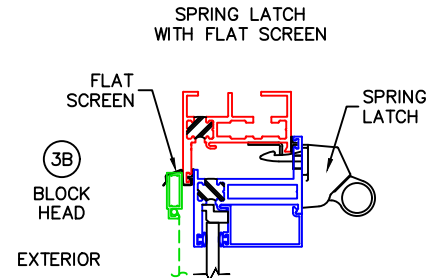

(USE RULER TO SCALE DIMENSIONS IN INCHES)
SCALE: 1/4

HOPPER WINDOW DETAILS
1/4", 1", 1-1/4" & 1-1/2"
INSIDE GLAZING SHOWN

HARDWARE OPTIONS

-GLASS PENETRATION: 1/2"
-EXTERIOR RATED PRODUCTS HAVE WEEP SLOTS ON HORIZONTAL SILLS.

0 0.5 1
(USE RULER TO SCALE DIMENSIONS IN INCHES)
SCALE: FULL

HOPPER WINDOW DETAILS
1/4" SINGLE GLAZING SHOWN

1
BLOCK
HEAD

EXTERIOR

SETTING BLOCK

2
BLOCK
SILL W/ SILL PAN

BAFFLE FOAM

(USE RULER TO SCALE DIMENSIONS IN INCHES)

SCALE: 3/4

HOPPER WINDOW DETAILS
1" INSULATED GLAZING SHOWN

1A
NAIL-ON
HEAD

EXTERIOR

2A
NAIL-ON
SILL W/ SILL PAN

BAFFLE FOAM

0 0.5 1
(USE RULER TO SCALE DIMENSIONS IN INCHES)
SCALE: FULL

HOPPER WINDOW DETAILS
1-1/4" & 1-1/2"
INSULATED GLAZING SHOWN

1B
UNEQUAL LEG
HEAD

EXTERIOR

2B
UNEQUAL LEG
SILL W/ SILL PAN

0 0.5 1
(USE RULER TO SCALE DIMENSIONS IN INCHES)
SCALE: FULL

HOPPER WINDOW DETAILS
1/4" SINGLE GLAZING SHOWN

CUSTODIAL LOCK WITH FLAT SCREEN

0 0.5 1
(USE RULER TO SCALE DIMENSIONS IN INCHES)
SCALE: FULL