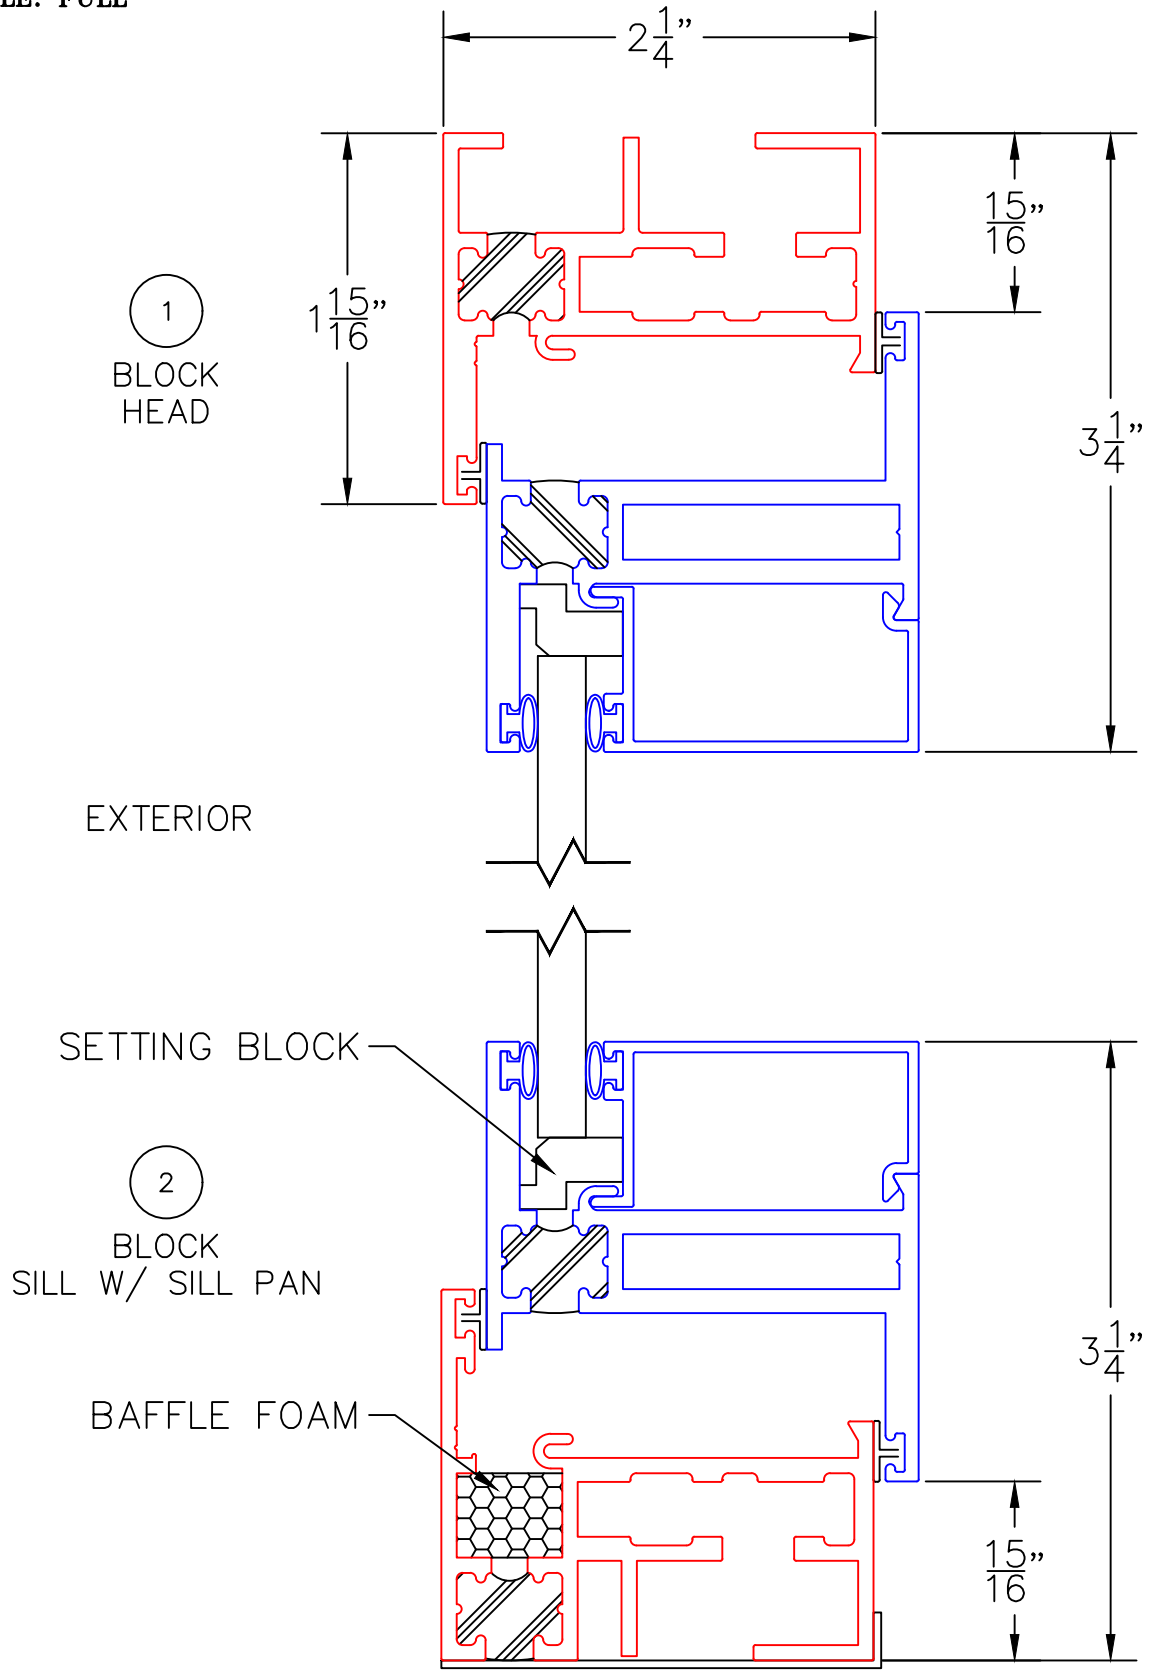

(USE RULER TO SCALE DIMENSIONS IN INCHES)
SCALE: 1/4

HOPPER WINDOW DETAILS
1/4", 1", 1-1/4" & 1-1/2"
INSIDE GLAZING SHOWN

HARDWARE OPTIONS

-GLASS PENETRATION: 1/2"
-EXTERIOR RATED PRODUCTS HAVE WEEP SLOTS ON HORIZONTAL SILLS.

0 0.5 1
(USE RULER TO SCALE DIMENSIONS IN INCHES)
SCALE: FULL

HOPPER WINDOW DETAILS
1/4" SINGLE GLAZING SHOWN

1
BLOCK
HEAD

EXTERIOR

SETTING BLOCK

2
BLOCK
SILL W/ SILL PAN

BAFFLE FOAM

(USE RULER TO SCALE DIMENSIONS IN INCHES)

1B
UNEQUAL LEG
HEAD

EXTERIOR

2B
UNEQUAL LEG
SILL W/ SILL PAN

0 0.5 1
(USE RULER TO SCALE DIMENSIONS IN INCHES)
SCALE: FULL

HOPPER WINDOW DETAILS
1/4" SINGLE GLAZING SHOWN

CUSTODIAL LOCK WITH FLAT SCREEN

0 0.5 1
(USE RULER TO SCALE DIMENSIONS IN INCHES)
SCALE: FULL

HOPPER WINDOW DETAILS
1/4" SINGLE GLAZING SHOWN

CAM HANDLE WITH FLAT SCREEN

0 0.5 1
(USE RULER TO SCALE DIMENSIONS IN INCHES)
SCALE: FULL

HOPPER WINDOW DETAILS
1/4" SINGLE GLAZING SHOWN

SPRING LATCH WITH FLAT SCREEN