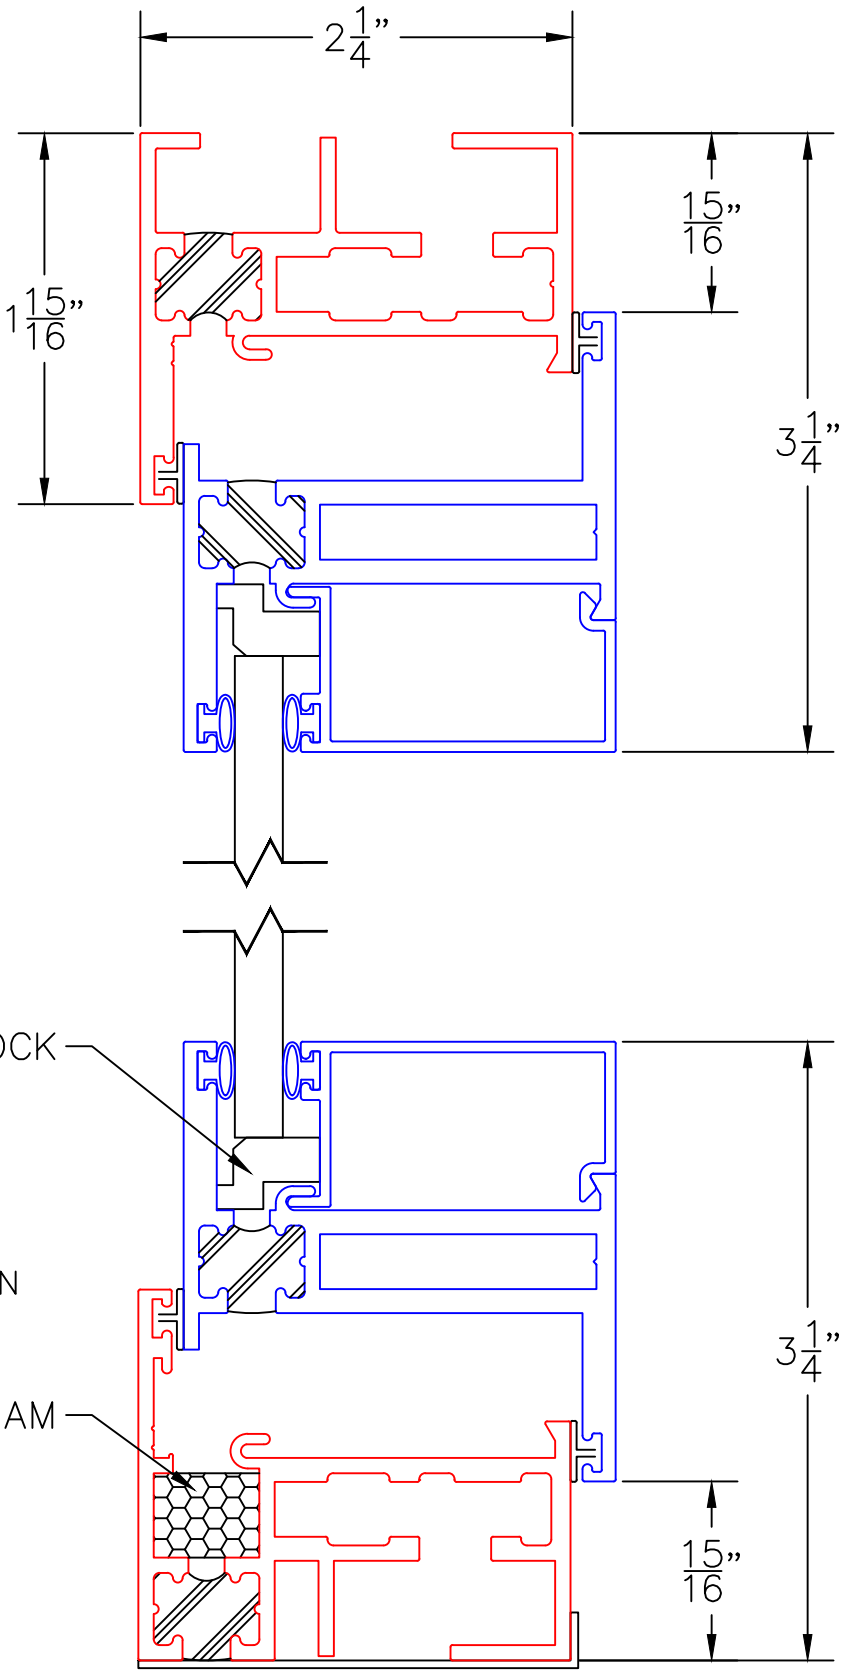

(USE RULER TO SCALE DIMENSIONS IN INCHES)
SCALE: 1/4

HOPPER WINDOW DETAILS
1/4", 1", 1-1/4" & 1-1/2"
INSIDE GLAZING SHOWN

HARDWARE OPTIONS

-GLASS PENETRATION: 1/2"
-EXTERIOR RATED PRODUCTS HAVE WEEP SLOTS ON HORIZONTAL SILLS.

0 0.5 1
(USE RULER TO SCALE DIMENSIONS IN INCHES)
SCALE: FULL

HOPPER WINDOW DETAILS
1/4" SINGLE GLAZING SHOWN

1
BLOCK
HEAD

EXTERIOR

SETTING BLOCK

2
BLOCK
SILL W/ SILL PAN

BAFFLE FOAM

(USE RULER TO SCALE DIMENSIONS IN INCHES)

SCALE: 3/4

HOPPER WINDOW DETAILS
1" INSULATED GLAZING SHOWN

1A
NAIL-ON
HEAD

EXTERIOR

2A
NAIL-ON
SILL W/ SILL PAN

BAFFLE FOAM

0 0.5 1
(USE RULER TO SCALE DIMENSIONS IN INCHES)
SCALE: FULL

HOPPER WINDOW DETAILS
1-1/4" & 1-1/2"
INSULATED GLAZING SHOWN

HOPPER WINDOW DETAILS
1/4" SINGLE GLAZING SHOWN

CAM HANDLE WITH FLAT SCREEN

0 0.5 1
(USE RULER TO SCALE DIMENSIONS IN INCHES)
SCALE: FULL

HOPPER WINDOW DETAILS
1/4" SINGLE GLAZING SHOWN

SPRING LATCH WITH FLAT SCREEN