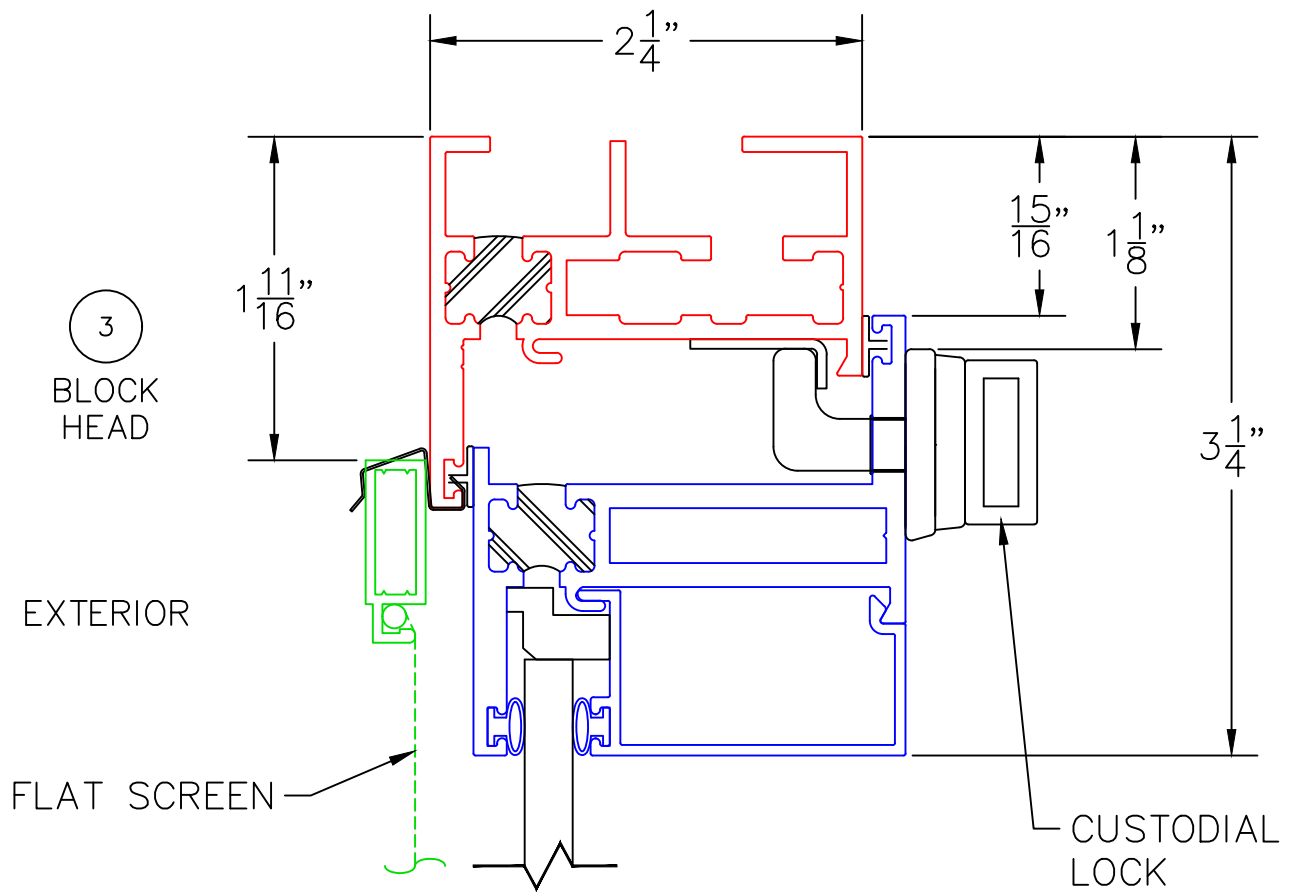

SCALE: 3/4

HOPPER WINDOW DETAILS
1" INSULATED GLAZING SHOWN

1A
NAIL-ON
HEAD

EXTERIOR

2A
NAIL-ON
SILL W/ SILL PAN

BAFFLE FOAM

0 0.5 1
(USE RULER TO SCALE DIMENSIONS IN INCHES)
SCALE: FULL

HOPPER WINDOW DETAILS
1-1/4" & 1-1/2"
INSULATED GLAZING SHOWN

1B
UNEQUAL LEG
HEAD

EXTERIOR

2B
UNEQUAL LEG
SILL W/ SILL PAN

0 0.5 1
(USE RULER TO SCALE DIMENSIONS IN INCHES)
SCALE: FULL

HOPPER WINDOW DETAILS
1/4" SINGLE GLAZING SHOWN

CUSTODIAL LOCK WITH FLAT SCREEN

0 0.5 1
(USE RULER TO SCALE DIMENSIONS IN INCHES)
SCALE: FULL

HOPPER WINDOW DETAILS
1/4" SINGLE GLAZING SHOWN

CAM HANDLE WITH FLAT SCREEN

0 0.5 1
(USE RULER TO SCALE DIMENSIONS IN INCHES)
SCALE: FULL

HOPPER WINDOW DETAILS
1/4" SINGLE GLAZING SHOWN

SPRING LATCH WITH FLAT SCREEN

0 0.5 1
(USE RULER TO SCALE DIMENSIONS IN INCHES)
SCALE: FULL

HOPPER WINDOW DETAILS
1/4" SINGLE GLAZING SHOWN

4

JAMB
4-BAR HINGE

(USE RULER TO SCALE DIMENSIONS IN INCHES)

SCALE: FULL

HOPPER WINDOW DETAILS
1/4" SINGLE GLAZING SHOWN