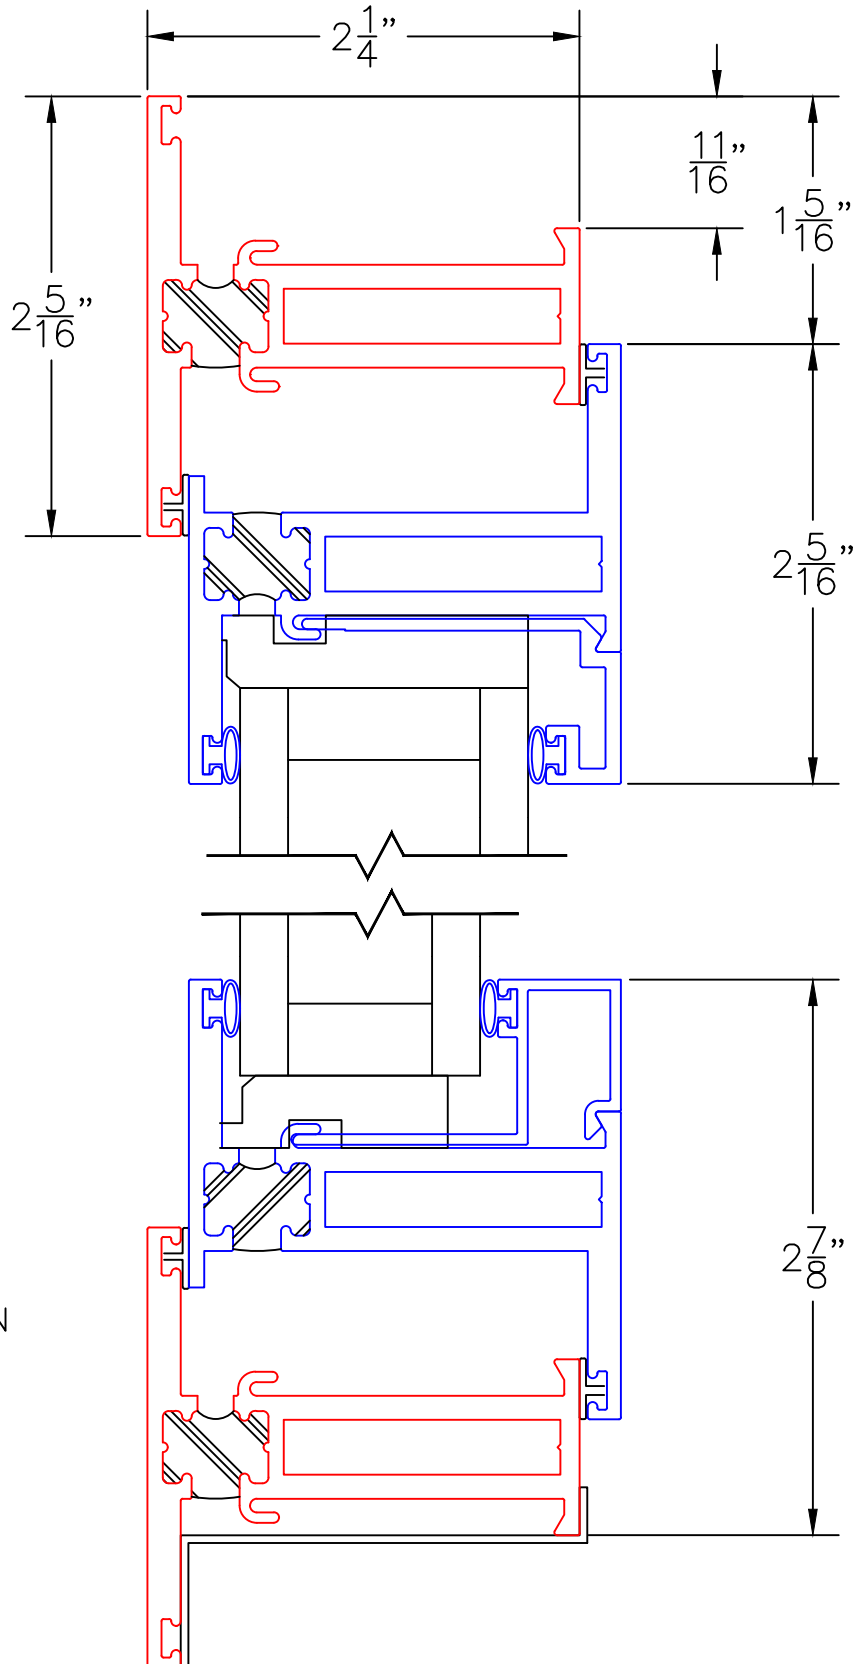

(USE RULER TO SCALE DIMENSIONS IN INCHES)
SCALE: 1/4

HOPPER WINDOW DETAILS
1/4", 1", 1-1/4" & 1-1/2"
INSIDE GLAZING SHOWN

HARDWARE OPTIONS

-GLASS PENETRATION: 1/2"
-EXTERIOR RATED PRODUCTS HAVE WEEP SLOTS ON HORIZONTAL SILLS.

0 0.5 1
(USE RULER TO SCALE DIMENSIONS IN INCHES)
SCALE: FULL

HOPPER WINDOW DETAILS
1/4" SINGLE GLAZING SHOWN

1
BLOCK
HEAD

EXTERIOR

SETTING BLOCK

2
BLOCK
SILL W/ SILL PAN

BAFFLE FOAM

(USE RULER TO SCALE DIMENSIONS IN INCHES)

SCALE: 3/4

HOPPER WINDOW DETAILS
1" INSULATED GLAZING SHOWN

1A
NAIL-ON
HEAD

EXTERIOR

2A
NAIL-ON
SILL W/ SILL PAN

BAFFLE FOAM

0 0.5 1
(USE RULER TO SCALE DIMENSIONS IN INCHES)
SCALE: FULL

HOPPER WINDOW DETAILS
1-1/4" & 1-1/2"
INSULATED GLAZING SHOWN

1B
UNEQUAL LEG
HEAD

EXTERIOR

2B
UNEQUAL LEG
SILL W/ SILL PAN

0 0.5 1
(USE RULER TO SCALE DIMENSIONS IN INCHES)
SCALE: FULL

HOPPER WINDOW DETAILS
1/4" SINGLE GLAZING SHOWN

CUSTODIAL LOCK WITH FLAT SCREEN

0 0.5 1
(USE RULER TO SCALE DIMENSIONS IN INCHES)
SCALE: FULL