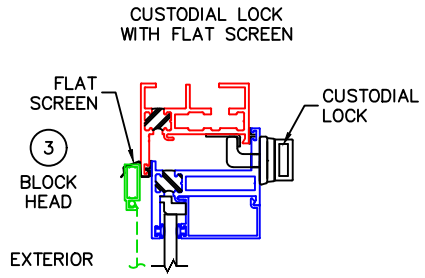

(USE RULER TO SCALE DIMENSIONS IN INCHES)
SCALE: 1/4

HOPPER WINDOW DETAILS
1/4", 1", 1-1/4" & 1-1/2"
INSIDE GLAZING SHOWN

HARDWARE OPTIONS

-GLASS PENETRATION: 1/2"
-EXTERIOR RATED PRODUCTS HAVE WEEP SLOTS ON HORIZONTAL SILLS.

0 0.5 1
(USE RULER TO SCALE DIMENSIONS IN INCHES)
SCALE: FULL

HOPPER WINDOW DETAILS
1/4" SINGLE GLAZING SHOWN

1
BLOCK
HEAD

EXTERIOR

SETTING BLOCK

2
BLOCK
SILL W/ SILL PAN

BAFFLE FOAM

(USE RULER TO SCALE DIMENSIONS IN INCHES)

SCALE: 3/4

HOPPER WINDOW DETAILS
1" INSULATED GLAZING SHOWN

1A
NAIL-ON
HEAD

EXTERIOR

2A
NAIL-ON
SILL W/ SILL PAN

BAFFLE FOAM

0 0.5 1
(USE RULER TO SCALE DIMENSIONS IN INCHES)
SCALE: FULL

HOPPER WINDOW DETAILS
1-1/4" & 1-1/2"
INSULATED GLAZING SHOWN