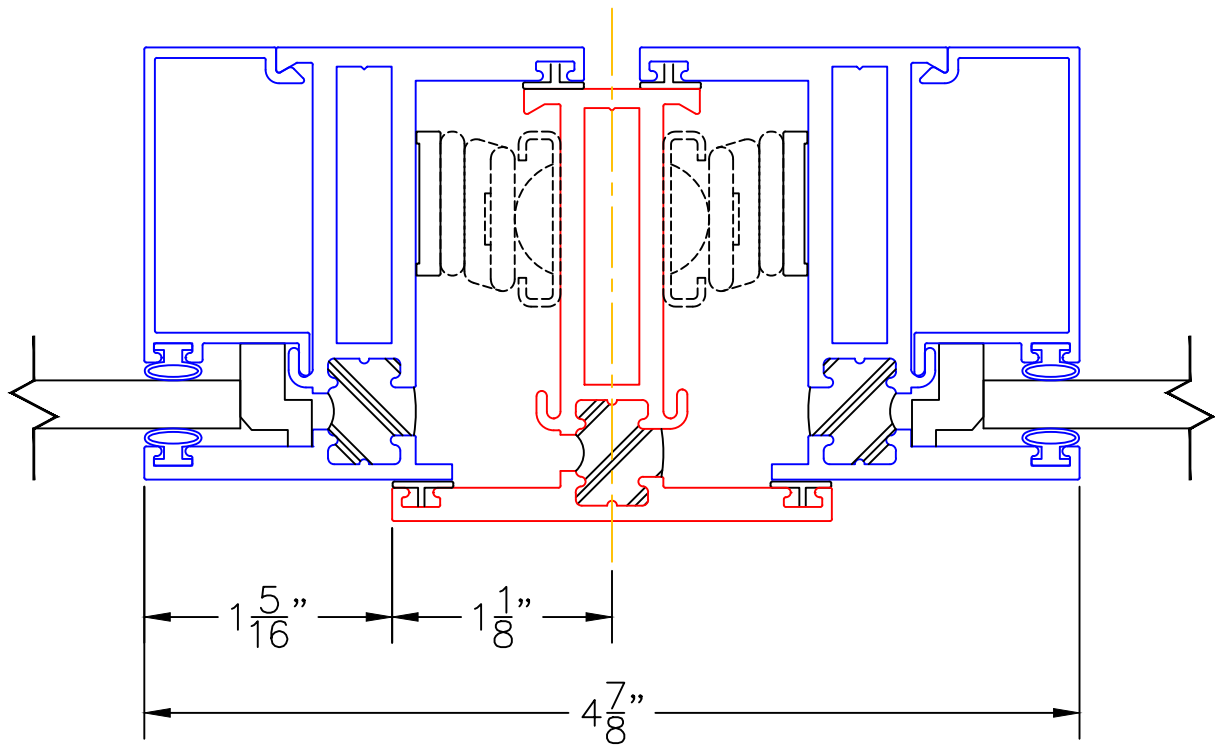

HOPPER WINDOW DETAILS
1/4" SINGLE GLAZING SHOWN

CAM HANDLE WITH FLAT SCREEN

0 0.5 1
(USE RULER TO SCALE DIMENSIONS IN INCHES)
SCALE: FULL

HOPPER WINDOW DETAILS
1/4" SINGLE GLAZING SHOWN

SPRING LATCH WITH FLAT SCREEN

0 0.5 1
(USE RULER TO SCALE DIMENSIONS IN INCHES)
SCALE: FULL

HOPPER WINDOW DETAILS
1/4" SINGLE GLAZING SHOWN

4

JAMB
4-BAR HINGE

(USE RULER TO SCALE DIMENSIONS IN INCHES)

SCALE: FULL

HOPPER WINDOW DETAILS
1/4" SINGLE GLAZING SHOWN

5

HH
TDL BAR

EXTERIOR

0 0.5 1
(USE RULER TO SCALE DIMENSIONS IN INCHES)
SCALE: FULL

HOPPER WINDOW DETAILS 1-1/4" & 1-1/2" INSULATED GLAZING SHOWN

6

H/H
JAMB MULLION

EXTERIOR