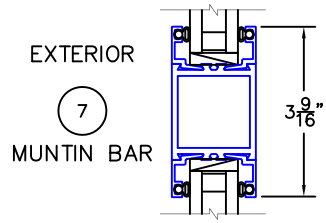

(USE RULER TO SCALE DIMENSIONS IN INCHES)  
**SCALE: 1/4**

**MULTI-PANEL PIVOT DOOR DETAILS WITH RIXSON FLOOR CLOSER (HEAD CLOSER AND PIVOT ONLY ALSO AVAILABLE)**

\*MINIMUM EMBEDMENT 1". SEE INSTALLATION INSTRUCTIONS FOR DETAILS.

GLASS PEN.: 1" INSULATED GLAZING = 1/2"  
1/4" SINGLE GLAZE = 7/16"