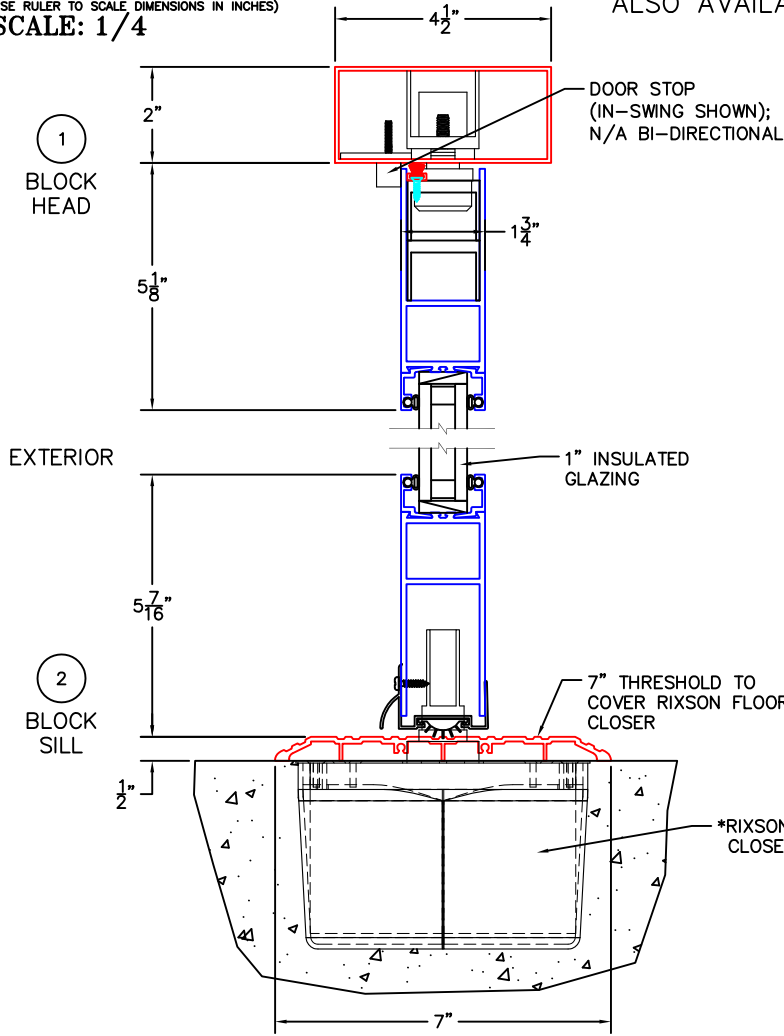

(USE RULER TO SCALE DIMENSIONS IN INCHES)  
**SCALE: 1/4**

**MULTI-PANEL PIVOT DOOR DETAILS WITH RIXSON FLOOR CLOSER (HEAD CLOSER AND PIVOT ONLY ALSO AVAILABLE)**

\*MINIMUM EMBEDMENT 1". SEE INSTALLATION INSTRUCTIONS FOR DETAILS.

GLASS PEN.: 1" INSULATED GLAZING = 1/2"  
1/4" SINGLE GLAZE = 7/16"