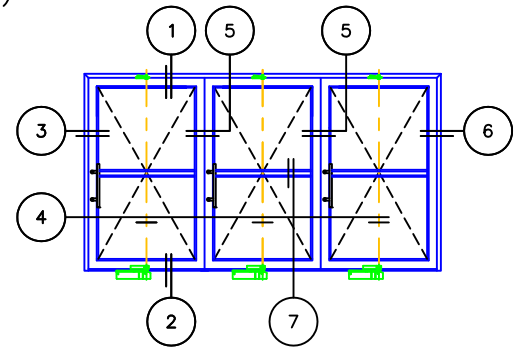

(USE RULER TO SCALE DIMENSIONS IN INCHES)  
**SCALE: 1/4**

**MULTI-PANEL PIVOT DOOR DETAILS WITH RIXSON FLOOR CLOSER (HEAD CLOSER AND PIVOT ONLY ALSO AVAILABLE)**

\*MINIMUM EMBEDMENT 1". SEE INSTALLATION INSTRUCTIONS FOR DETAILS.

GLASS PEN.: 1" INSULATED GLAZING = 1/2"  
1/4" SINGLE GLAZE = 7/16"