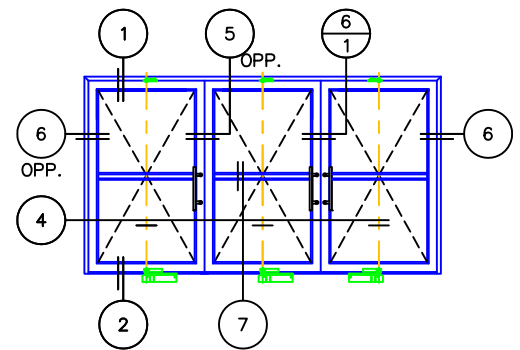

(USE RULER TO SCALE DIMENSIONS IN INCHES)  
**SCALE: 1/4**

**MULTI-PANEL PIVOT DOOR DETAILS WITH RIXSON FLOOR CLOSER (HEAD CLOSER AND PIVOT ONLY ALSO AVAILABLE)**

\*MINIMUM EMBEDMENT 1". SEE INSTALLATION INSTRUCTIONS FOR DETAILS.

GLASS PEN.: 1" INSULATED GLAZING = 1/2"  
1/4" SINGLE GLAZE = 7/16"