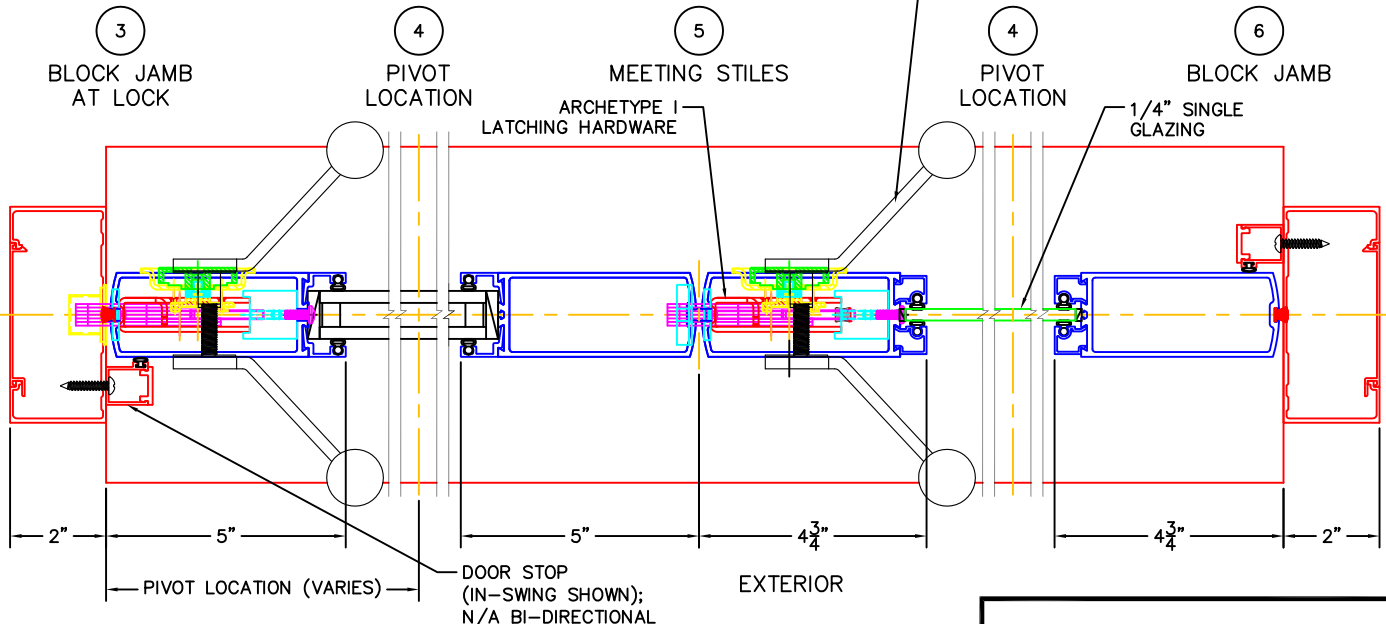

(USE RULER TO SCALE DIMENSIONS IN INCHES)  
**SCALE: 1/4**

**MULTI-PANEL PIVOT DOOR DETAILS WITH RIXSON FLOOR CLOSER (HEAD CLOSER AND PIVOT ONLY ALSO AVAILABLE)**

\*MINIMUM EMBEDMENT 1". SEE INSTALLATION INSTRUCTIONS FOR DETAILS.

GLASS PEN.: 1" INSULATED GLAZING = 1/2"  
1/4" SINGLE GLAZE = 7/16"