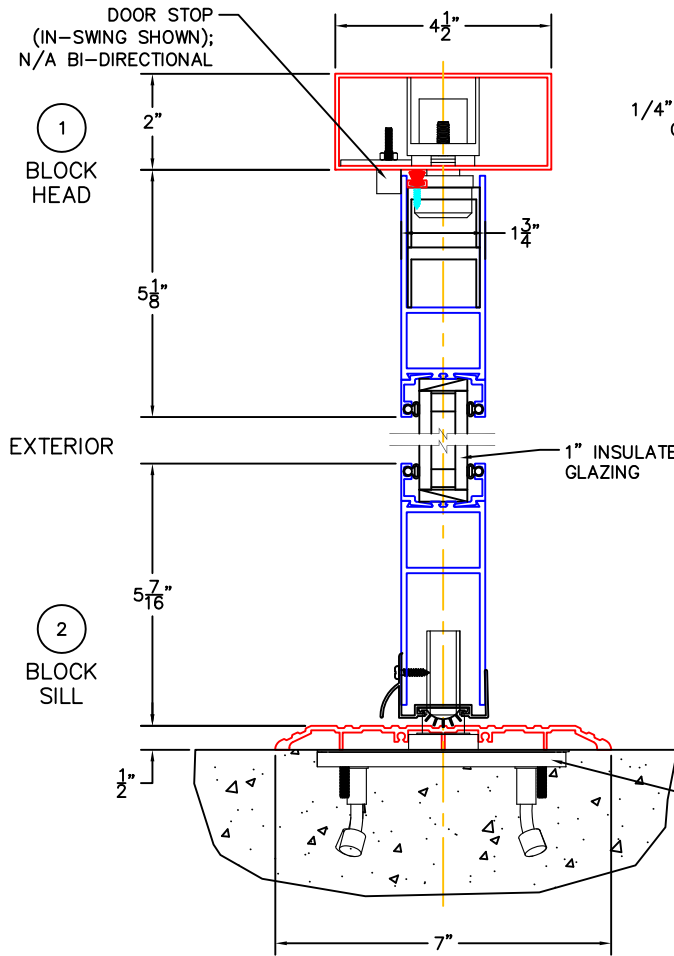

(USE RULER TO SCALE DIMENSIONS IN INCHES)

SCALE: 1/4"

PIVOT DOOR DETAILS WITH RIXSON PIVOT

GLASS PEN.: 1" INSULATED GLAZING = 1/2"
1/4" SINGLE GLAZE = 7/16"