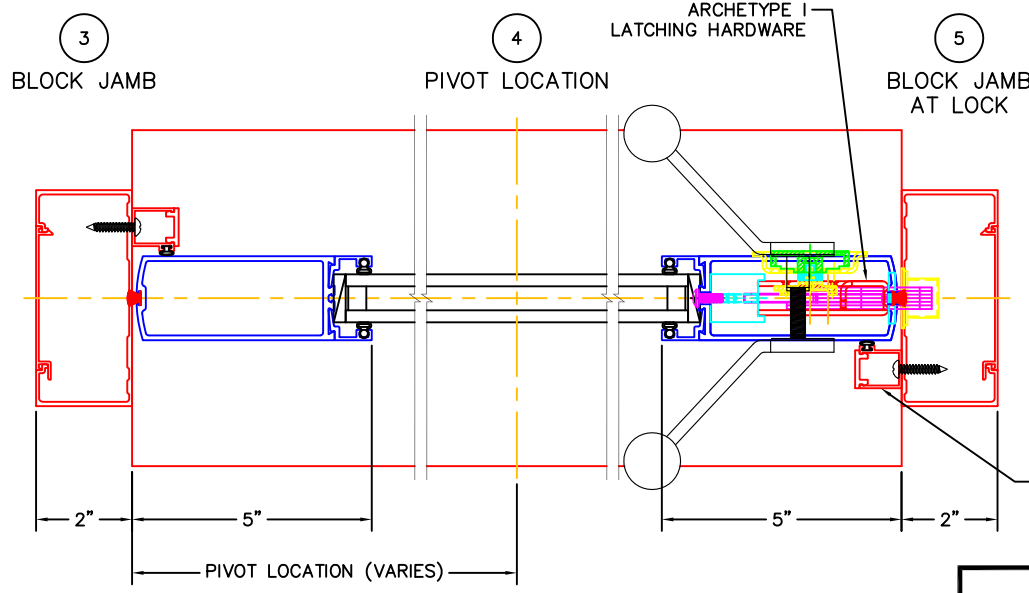

(USE RULER TO SCALE DIMENSIONS IN INCHES)

SCALE: 1/4"

PIVOT DOOR DETAILS WITH RIXSON PIVOT

GLASS PEN.: 1" INSULATED GLAZING = 1/2"
1/4" SINGLE GLAZE = 7/16"