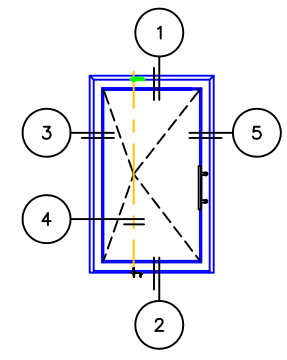

(USE RULER TO SCALE DIMENSIONS IN INCHES)

SCALE: 1/4"

PIVOT DOOR DETAILS WITH RIXSON PIVOT

GLASS PEN.: 1" INSULATED GLAZING = 1/2"
1/4" SINGLE GLAZE = 7/16"