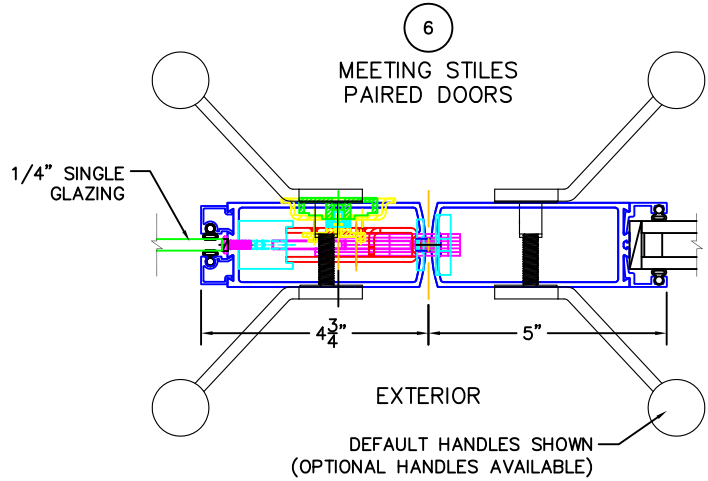

(USE RULER TO SCALE DIMENSIONS IN INCHES)

SCALE: 1/4"

PIVOT DOOR DETAILS WITH RIXSON PIVOT

GLASS PEN.: 1" INSULATED GLAZING = 1/2"
1/4" SINGLE GLAZE = 7/16"