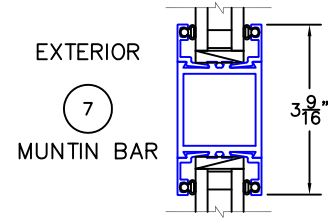

(USE RULER TO SCALE DIMENSIONS IN INCHES)

SCALE: 1/4"

PIVOT DOOR DETAILS WITH RIXSON PIVOT

GLASS PEN.: 1" INSULATED GLAZING = 1/2"
1/4" SINGLE GLAZE = 7/16"