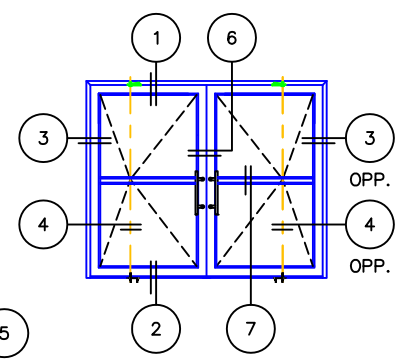

(USE RULER TO SCALE DIMENSIONS IN INCHES)

SCALE: 1/4"

PIVOT DOOR DETAILS WITH RIXSON PIVOT

GLASS PEN.: 1" INSULATED GLAZING = 1/2"
1/4" SINGLE GLAZE = 7/16"