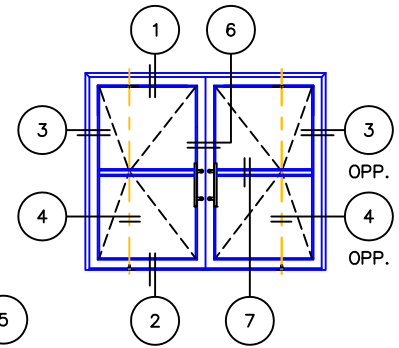

(USE RULER TO SCALE DIMENSIONS IN INCHES)

SCALE: 1/4"

PIVOT DOOR DETAILS WITH HEAD CLOSER

GLASS PEN.: 1" INSULATED GLAZING = 1/2"
1/4" SINGLE GLAZE = 7/16"

SERIES 3400P