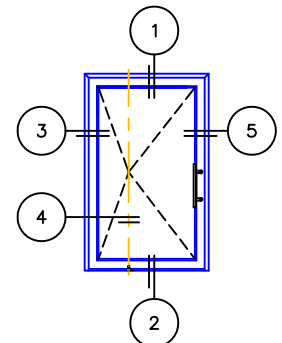

(USE RULER TO SCALE DIMENSIONS IN INCHES)

SCALE: 1/4"

PIVOT DOOR DETAILS WITH HEAD CLOSER

GLASS PEN.: 1" INSULATED GLAZING = 1/2"
1/4" SINGLE GLAZE = 7/16"

SERIES 3400P