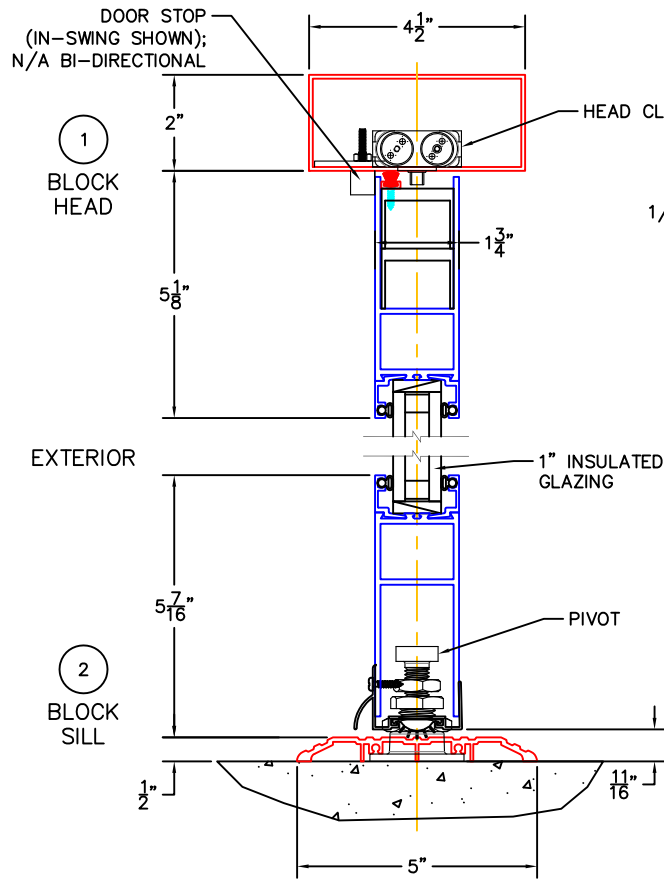

(USE RULER TO SCALE DIMENSIONS IN INCHES)

SCALE: 1/4"

PIVOT DOOR DETAILS WITH HEAD CLOSER

GLASS PEN.: 1" INSULATED GLAZING = 1/2"
1/4" SINGLE GLAZE = 7/16"

SERIES 3400P