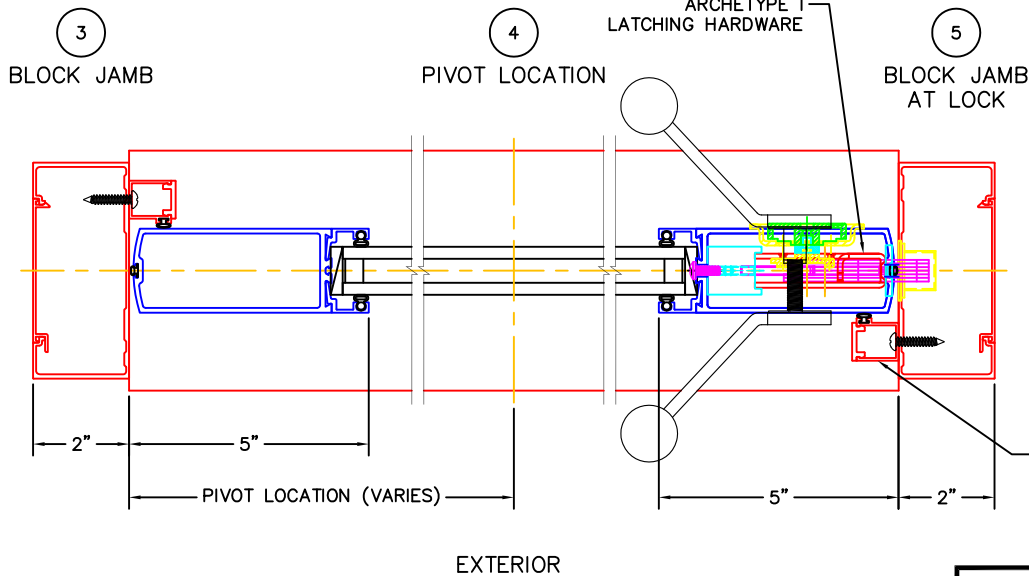

(USE RULER TO SCALE DIMENSIONS IN INCHES)

SCALE: 1/4"

PIVOT DOOR DETAILS WITH HEAD CLOSER

GLASS PEN.: 1" INSULATED GLAZING = 1/2"
1/4" SINGLE GLAZE = 7/16"

SERIES 3400P