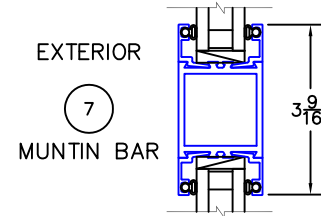

(USE RULER TO SCALE DIMENSIONS IN INCHES)

SCALE: 1/4"

PIVOT DOOR DETAILS WITH HEAD CLOSER

GLASS PEN.: 1" INSULATED GLAZING = 1/2"
1/4" SINGLE GLAZE = 7/16"

SERIES 3400P