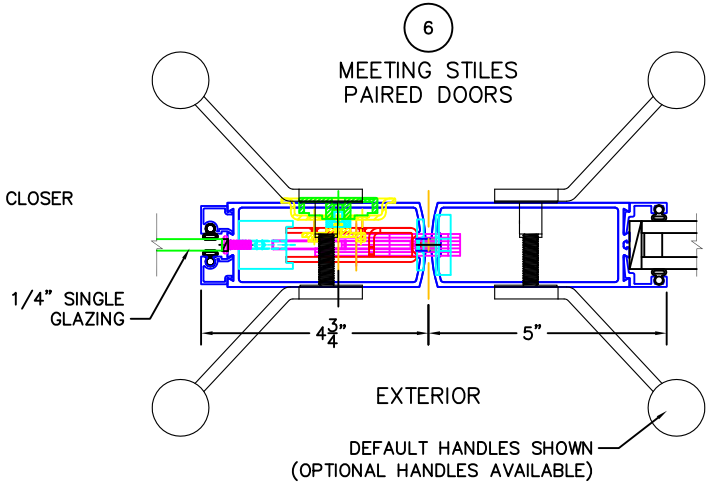

(USE RULER TO SCALE DIMENSIONS IN INCHES)

SCALE: 1/4"

PIVOT DOOR DETAILS WITH HEAD CLOSER

GLASS PEN.: 1" INSULATED GLAZING = 1/2"
1/4" SINGLE GLAZE = 7/16"

SERIES 3400P