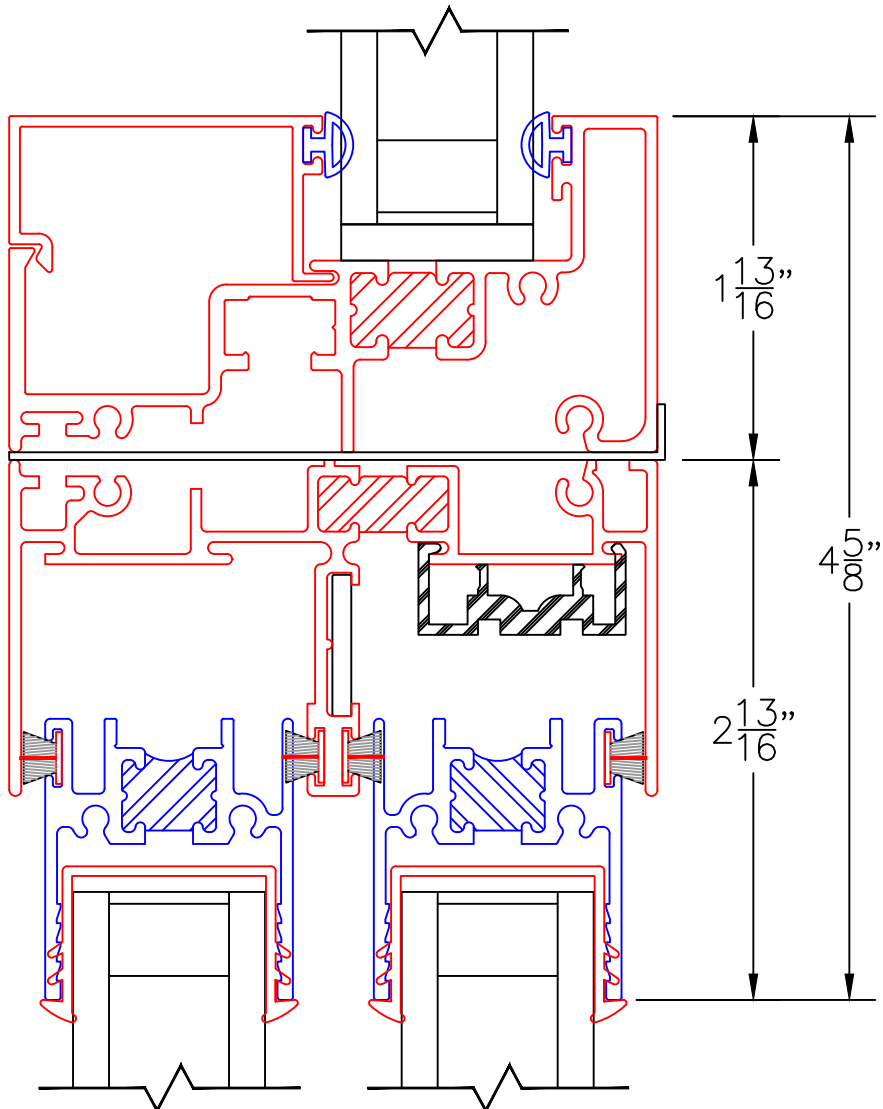

4
"O" UNIT
BLOCK SILL
W/ SILL PAN

0 0.5 1
(USE RULER TO SCALE DIMENSIONS IN INCHES)
SCALE: FULL

SLIDING/STACKED WINDOW DETAILS
1" INSULATED GLAZING SHOWN

3A
"O" UNIT
NAIL-ON HEAD

EXTERIOR

4A
"O" UNIT
NAIL-ON SILL
W/ SILL PAN

0 0.5 1
(USE RULER TO SCALE DIMENSIONS IN INCHES)
SCALE: FULL

SLIDING/STACKED WINDOW DETAILS
1" INSULATED GLAZING SHOWN

5
HIGH PERFORMANCE
INTEGRAL
STACK BAR

EXTERIOR

0 0.5 1
(USE RULER TO SCALE DIMENSIONS IN INCHES)
SCALE: FULL

SLIDING/STACKED WINDOW DETAILS
1" INSULATED GLAZING SHOWN

6
ALTERNATE
STACK BAR

EXTERIOR

0 0.5 1
(USE RULER TO SCALE DIMENSIONS IN INCHES)
SCALE: FULL

SLIDING/STACKED WINDOW DETAILS
1" INSULATED GLAZING SHOWN