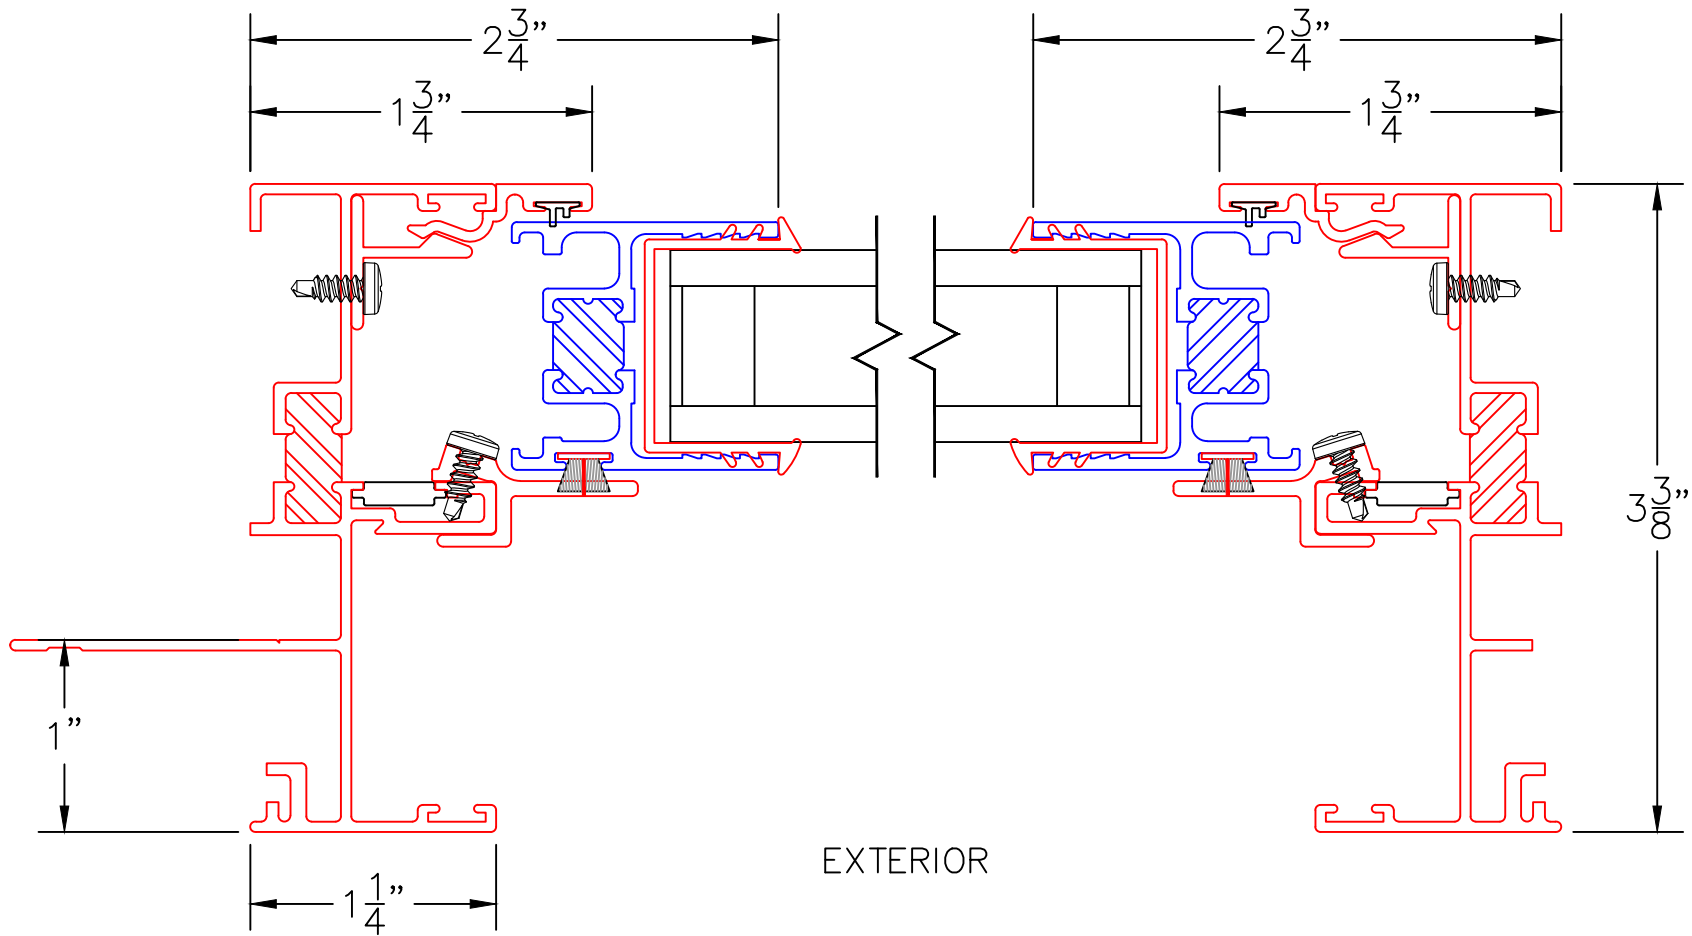

SLIDING/STACKED WINDOW DETAILS
1" INSULATED GLAZING SHOWN

6
ALTERNATE
STACK BAR

EXTERIOR

0 0.5 1
(USE RULER TO SCALE DIMENSIONS IN INCHES)
SCALE: FULL

SLIDING/STACKED WINDOW DETAILS
1" INSULATED GLAZING SHOWN

7

"0" UNIT
NAIL-ON JAMB
PANELIZED

8

"0" UNIT
BLOCK JAMB
PANELIZED

(USE RULER TO SCALE DIMENSIONS IN INCHES)

SCALE: FULL

SLIDING/STACKED WINDOW DETAILS 1" INSULATED GLAZING SHOWN

9