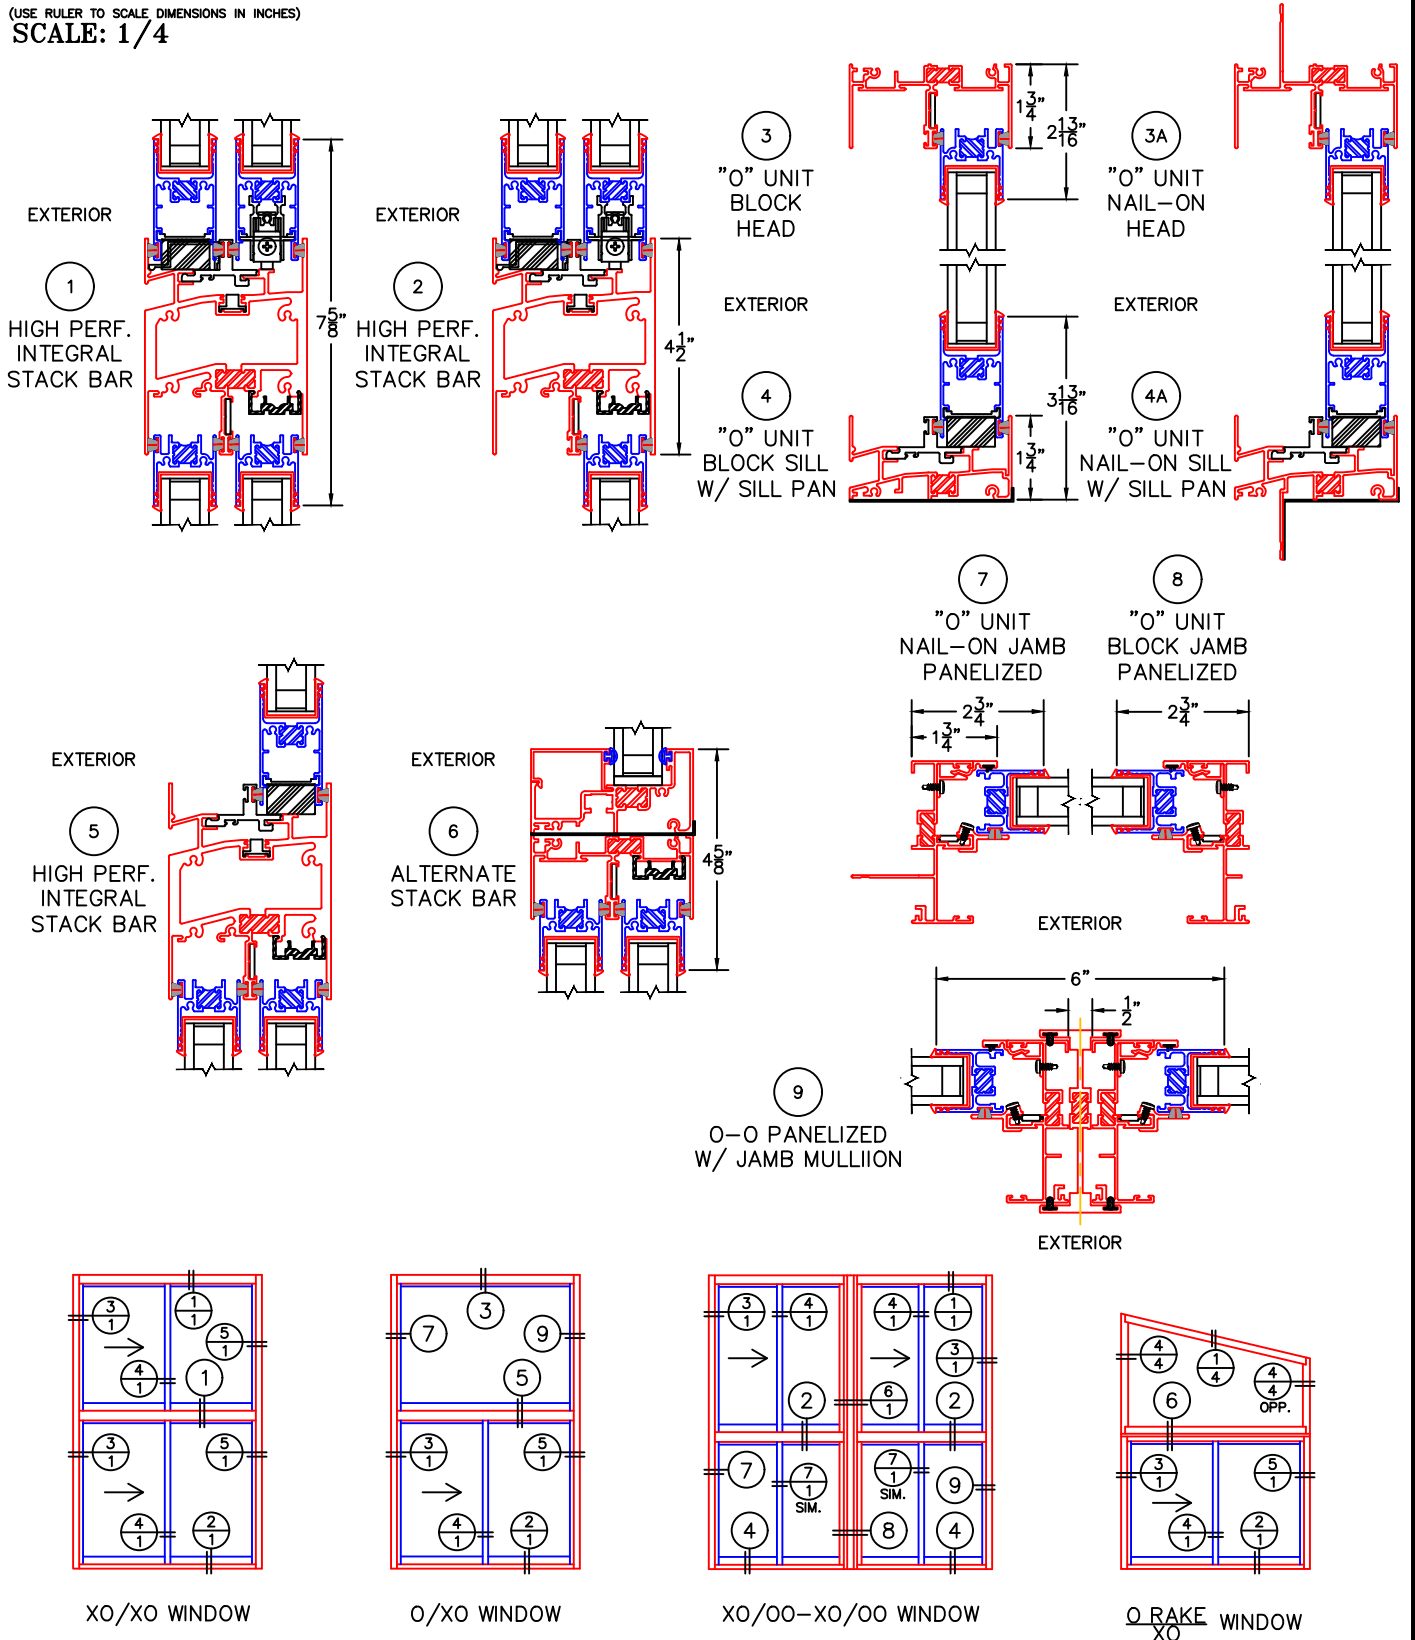

(USE RULER TO SCALE DIMENSIONS IN INCHES)
SCALE: 1/4"

SLIDING/STACKED WINDOW DETAILS
1" INSULATED GLAZING SHOWN

-GLASS PENETRATION FOR 1" GLASS: 9/16"
-EXTERIOR RATED PRODUCTS HAVE WEEP SLOTS ON HORIZONTAL SILLS.

0 0.5 1
(USE RULER TO SCALE DIMENSIONS IN INCHES)
SCALE: FULL

SLIDING/STACKED WINDOW DETAILS
1" INSULATED GLAZING SHOWN

1
HIGH PERFORMANCE
INTEGRAL
STACK BAR

EXTERIOR

0 0.5 1
(USE RULER TO SCALE DIMENSIONS IN INCHES)
SCALE: FULL

SLIDING/STACKED WINDOW DETAILS
1" INSULATED GLAZING SHOWN

0 0.5 1
(USE RULER TO SCALE DIMENSIONS IN INCHES)
SCALE: FULL

SLIDING/STACKED WINDOW DETAILS
1" INSULATED GLAZING SHOWN

3
"O" UNIT
BLOCK HEAD

EXTERIOR