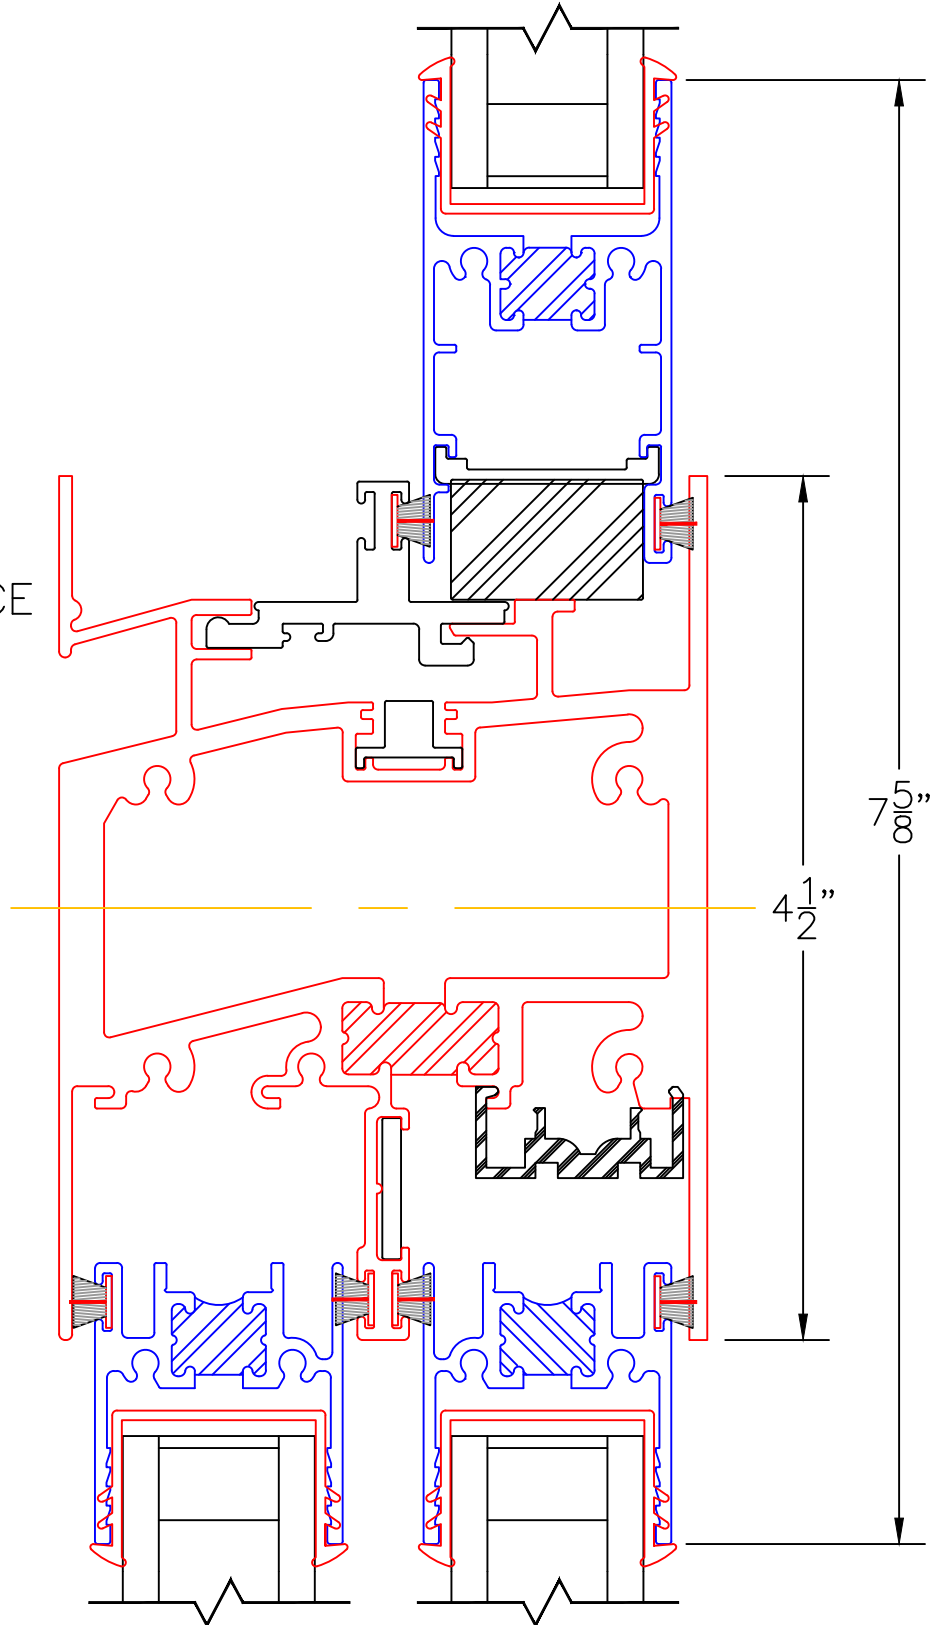

(USE RULER TO SCALE DIMENSIONS IN INCHES)
SCALE: 1/4"

SLIDING/STACKED WINDOW DETAILS
1" INSULATED GLAZING SHOWN

-GLASS PENETRATION FOR 1" GLASS: 9/16"
-EXTERIOR RATED PRODUCTS HAVE WEEP SLOTS ON HORIZONTAL SILLS.

SLIDING/STACKED WINDOW DETAILS
1" INSULATED GLAZING SHOWN

0 0.5 1
(USE RULER TO SCALE DIMENSIONS IN INCHES)
SCALE: FULL

SLIDING/STACKED WINDOW DETAILS
1" INSULATED GLAZING SHOWN

3
"O" UNIT
BLOCK HEAD

EXTERIOR

4
"O" UNIT
BLOCK SILL
W/ SILL PAN

0 0.5 1
(USE RULER TO SCALE DIMENSIONS IN INCHES)
SCALE: FULL

SLIDING/STACKED WINDOW DETAILS
1" INSULATED GLAZING SHOWN

3A
"O" UNIT
NAIL-ON HEAD

EXTERIOR

4A
"O" UNIT
NAIL-ON SILL
W/ SILL PAN

0 0.5 1
(USE RULER TO SCALE DIMENSIONS IN INCHES)
SCALE: FULL

SLIDING/STACKED WINDOW DETAILS
1" INSULATED GLAZING SHOWN

5
HIGH PERFORMANCE
INTEGRAL
STACK BAR

EXTERIOR

0 0.5 1
(USE RULER TO SCALE DIMENSIONS IN INCHES)
SCALE: FULL