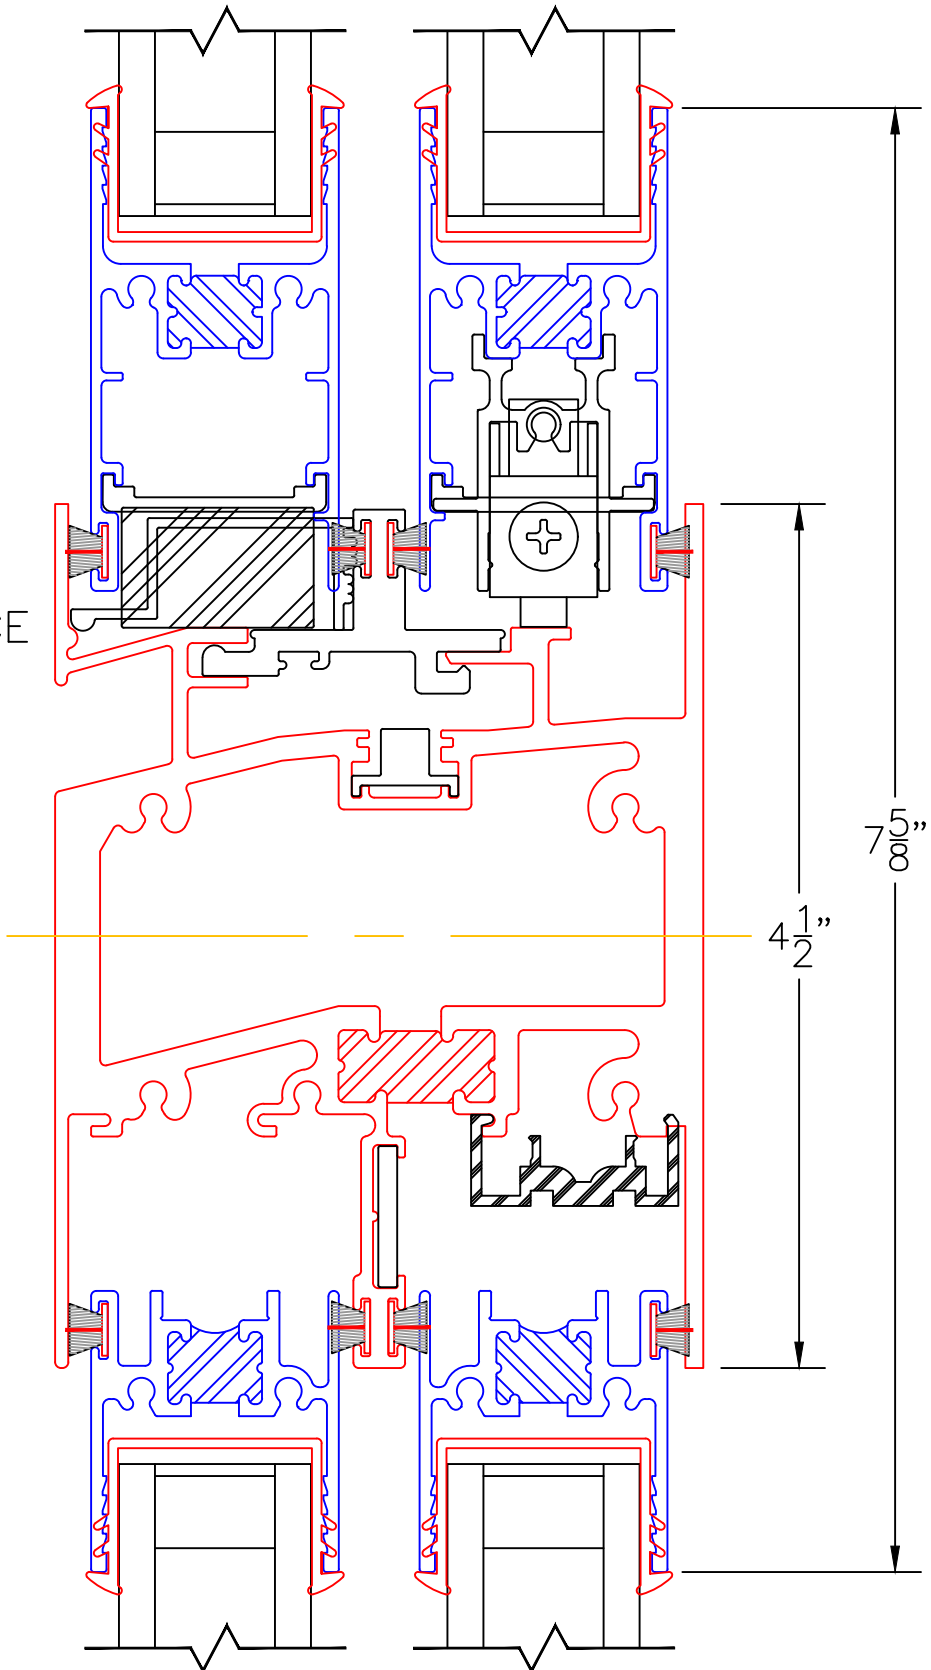

(USE RULER TO SCALE DIMENSIONS IN INCHES)
SCALE: 1/4"

SLIDING/STACKED WINDOW DETAILS
1" INSULATED GLAZING SHOWN

-GLASS PENETRATION FOR 1" GLASS: 9/16"
-EXTERIOR RATED PRODUCTS HAVE WEEP SLOTS ON HORIZONTAL SILLS.

0 0.5 1
(USE RULER TO SCALE DIMENSIONS IN INCHES)
SCALE: FULL

SLIDING/STACKED WINDOW DETAILS
1" INSULATED GLAZING SHOWN

1
HIGH PERFORMANCE
INTEGRAL
STACK BAR

EXTERIOR

0 0.5 1
(USE RULER TO SCALE DIMENSIONS IN INCHES)
SCALE: FULL

SLIDING/STACKED WINDOW DETAILS
1" INSULATED GLAZING SHOWN

0 0.5 1
(USE RULER TO SCALE DIMENSIONS IN INCHES)
SCALE: FULL

SLIDING/STACKED WINDOW DETAILS
1" INSULATED GLAZING SHOWN

3
"O" UNIT
BLOCK HEAD

EXTERIOR

4
"O" UNIT
BLOCK SILL
W/ SILL PAN

0 0.5 1
(USE RULER TO SCALE DIMENSIONS IN INCHES)
SCALE: FULL

SLIDING/STACKED WINDOW DETAILS
1" INSULATED GLAZING SHOWN

3A
"O" UNIT
NAIL-ON HEAD

EXTERIOR

4A
"O" UNIT
NAIL-ON SILL
W/ SILL PAN