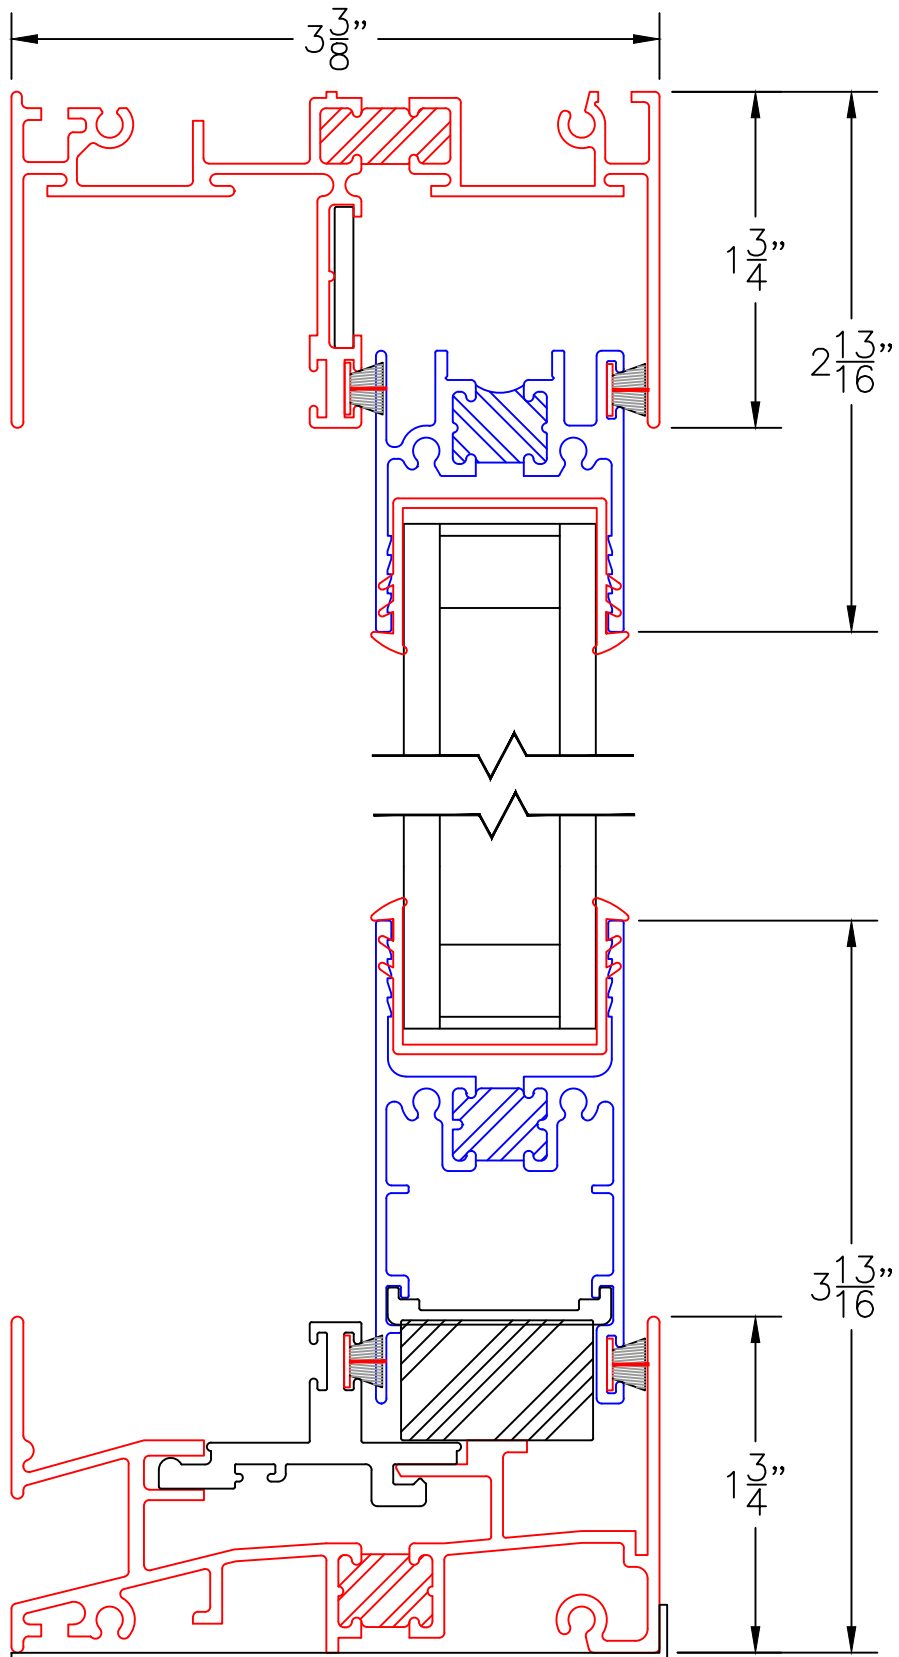

(USE RULER TO SCALE DIMENSIONS IN INCHES)
SCALE: 1/4"

SLIDING/STACKED WINDOW DETAILS
1" INSULATED GLAZING SHOWN

-GLASS PENETRATION FOR 1" GLASS: 9/16"
-EXTERIOR RATED PRODUCTS HAVE WEEP SLOTS ON HORIZONTAL SILLS.

0 0.5 1
(USE RULER TO SCALE DIMENSIONS IN INCHES)
SCALE: FULL

SLIDING/STACKED WINDOW DETAILS
1" INSULATED GLAZING SHOWN

1
HIGH PERFORMANCE
INTEGRAL
STACK BAR

EXTERIOR

0 0.5 1
(USE RULER TO SCALE DIMENSIONS IN INCHES)
SCALE: FULL

SLIDING/STACKED WINDOW DETAILS
1" INSULATED GLAZING SHOWN

0 0.5 1
(USE RULER TO SCALE DIMENSIONS IN INCHES)
SCALE: FULL

SLIDING/STACKED WINDOW DETAILS
1" INSULATED GLAZING SHOWN

3
"O" UNIT
BLOCK HEAD

EXTERIOR

4
"O" UNIT
BLOCK SILL
W/ SILL PAN

0 0.5 1
(USE RULER TO SCALE DIMENSIONS IN INCHES)
SCALE: FULL

SLIDING/STACKED WINDOW DETAILS
1" INSULATED GLAZING SHOWN

3A
"O" UNIT
NAIL-ON HEAD

EXTERIOR

4A
"O" UNIT
NAIL-ON SILL
W/ SILL PAN