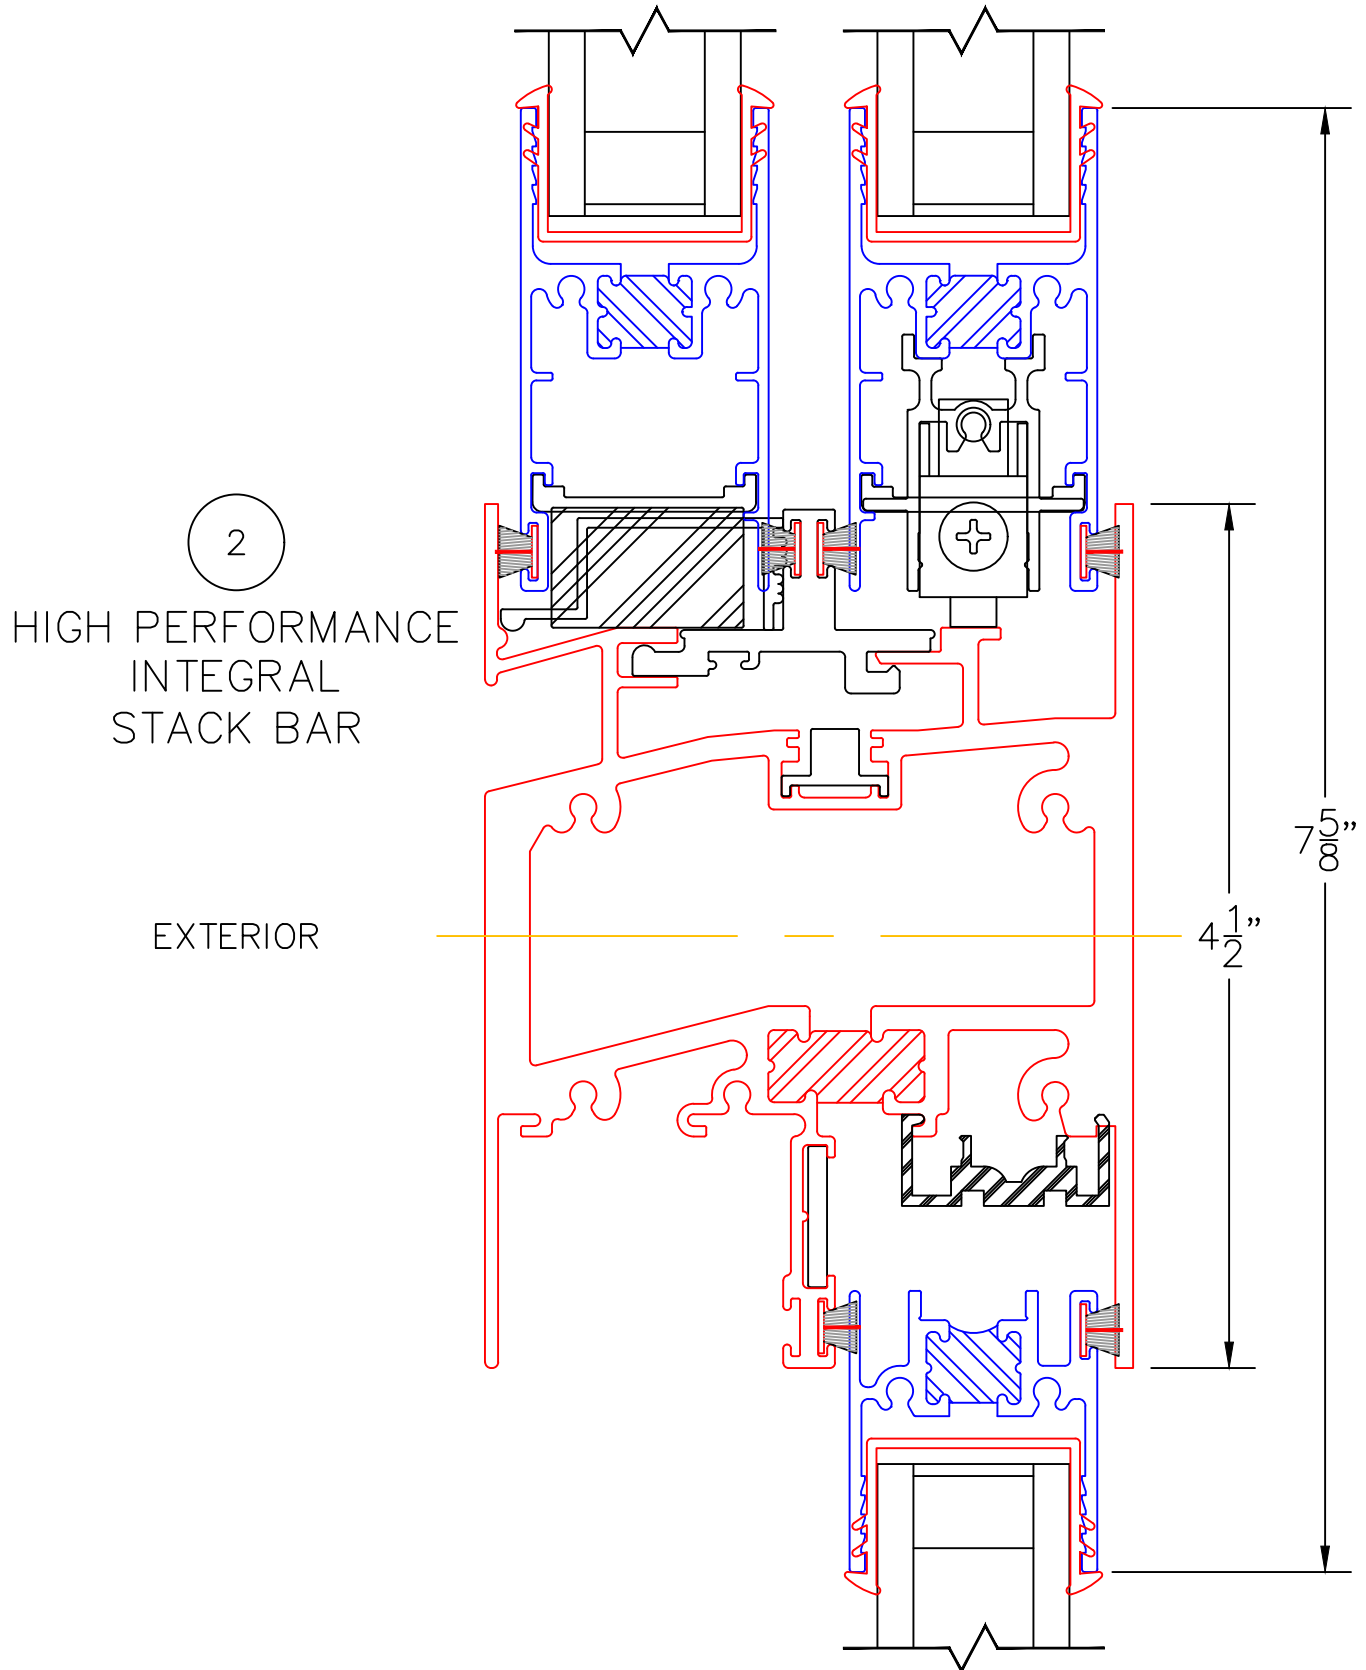

(USE RULER TO SCALE DIMENSIONS IN INCHES)
SCALE: 1/4"

SLIDING/STACKED WINDOW DETAILS
1" INSULATED GLAZING SHOWN

-GLASS PENETRATION FOR 1" GLASS: 9/16"
-EXTERIOR RATED PRODUCTS HAVE WEEP SLOTS ON HORIZONTAL SILLS.

0 0.5 1
(USE RULER TO SCALE DIMENSIONS IN INCHES)
SCALE: FULL

SLIDING/STACKED WINDOW DETAILS
1" INSULATED GLAZING SHOWN

1
HIGH PERFORMANCE
INTEGRAL
STACK BAR

EXTERIOR

0 0.5 1
(USE RULER TO SCALE DIMENSIONS IN INCHES)
SCALE: FULL

SLIDING/STACKED WINDOW DETAILS
1" INSULATED GLAZING SHOWN

0 0.5 1
(USE RULER TO SCALE DIMENSIONS IN INCHES)
SCALE: FULL

SLIDING/STACKED WINDOW DETAILS
1" INSULATED GLAZING SHOWN

3
"O" UNIT
BLOCK HEAD

EXTERIOR

4
"O" UNIT
BLOCK SILL
W/ SILL PAN

0 0.5 1
(USE RULER TO SCALE DIMENSIONS IN INCHES)
SCALE: FULL

SLIDING/STACKED WINDOW DETAILS
1" INSULATED GLAZING SHOWN

3A
"O" UNIT
NAIL-ON HEAD

EXTERIOR

4A
"O" UNIT
NAIL-ON SILL
W/ SILL PAN