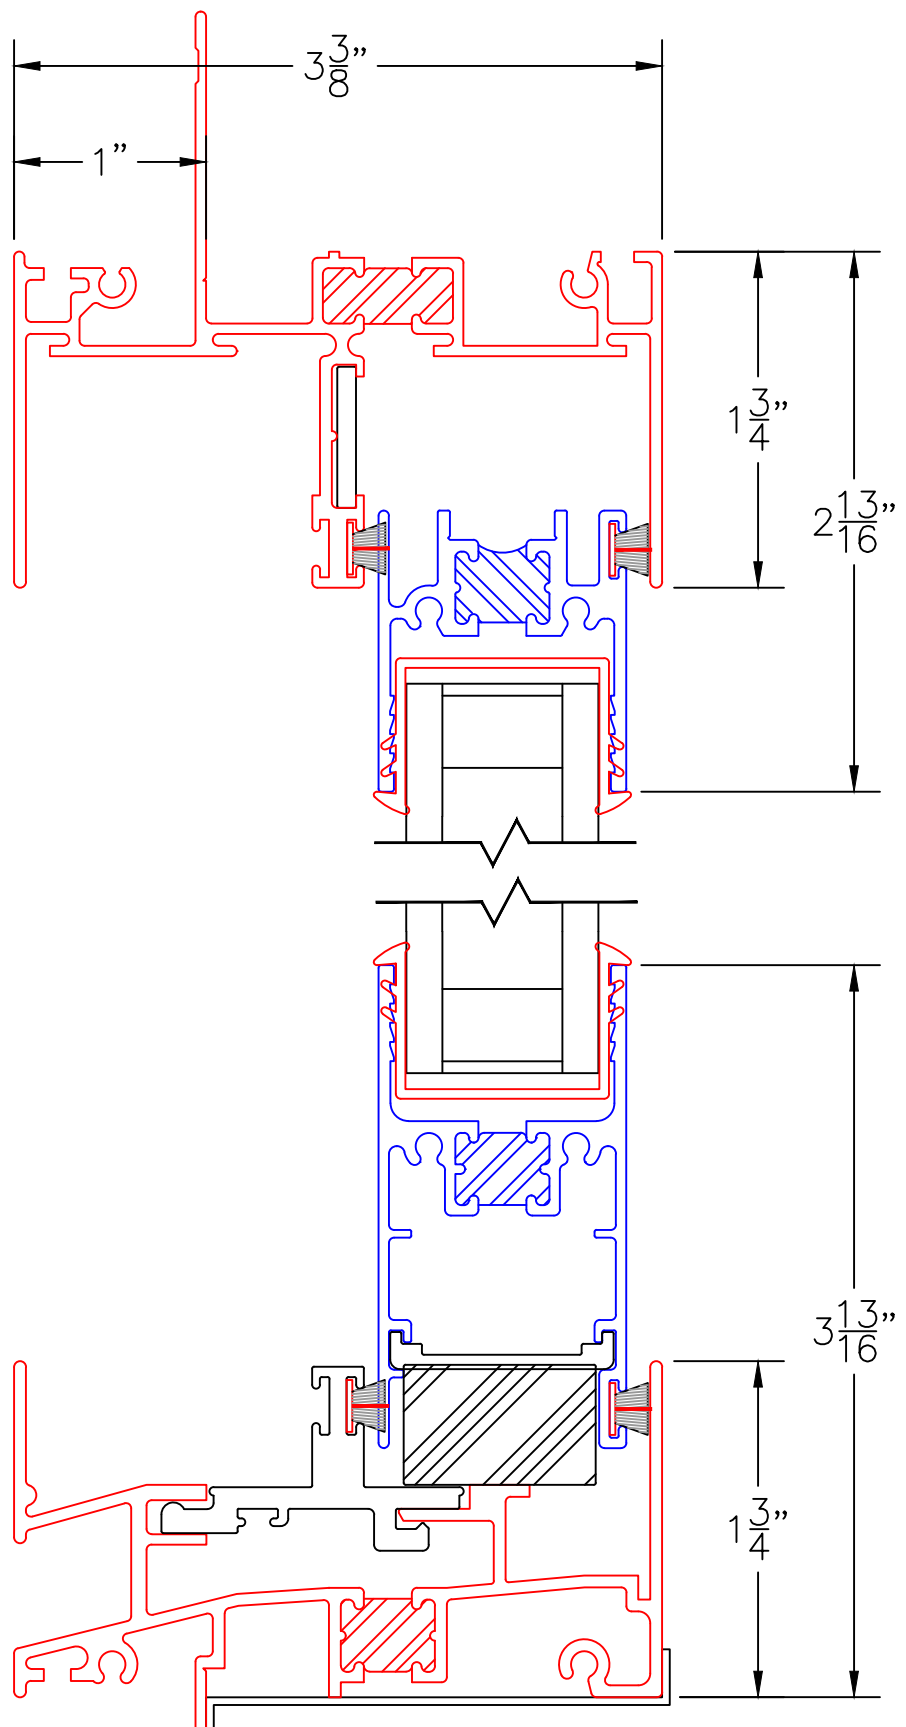

(USE RULER TO SCALE DIMENSIONS IN INCHES)
SCALE: 1/4"

SLIDING/STACKED WINDOW DETAILS
1" INSULATED GLAZING SHOWN

-GLASS PENETRATION FOR 1" GLASS: 9/16"
-EXTERIOR RATED PRODUCTS HAVE WEEP SLOTS ON HORIZONTAL SILLS.

SLIDING/STACKED WINDOW DETAILS
1" INSULATED GLAZING SHOWN

0 0.5 1
(USE RULER TO SCALE DIMENSIONS IN INCHES)
SCALE: FULL

SLIDING/STACKED WINDOW DETAILS
1" INSULATED GLAZING SHOWN

3
"O" UNIT
BLOCK HEAD

EXTERIOR

4
"O" UNIT
BLOCK SILL
W/ SILL PAN

0 0.5 1
(USE RULER TO SCALE DIMENSIONS IN INCHES)
SCALE: FULL

SLIDING/STACKED WINDOW DETAILS
1" INSULATED GLAZING SHOWN

3A
"O" UNIT
NAIL-ON HEAD

EXTERIOR

4A
"O" UNIT
NAIL-ON SILL
W/ SILL PAN

0 0.5 1
(USE RULER TO SCALE DIMENSIONS IN INCHES)
SCALE: FULL

SLIDING/STACKED WINDOW DETAILS
1" INSULATED GLAZING SHOWN

5
HIGH PERFORMANCE
INTEGRAL
STACK BAR

EXTERIOR

0 0.5 1
(USE RULER TO SCALE DIMENSIONS IN INCHES)
SCALE: FULL