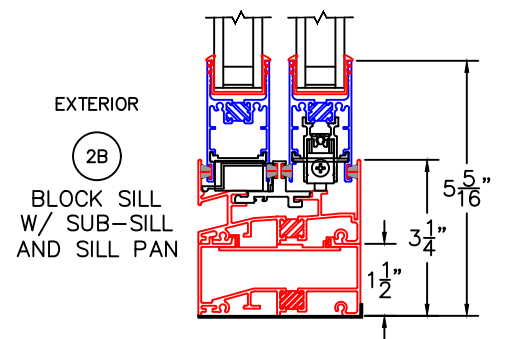

(USE RULER TO SCALE DIMENSIONS IN INCHES)  
**SCALE: 1/4**

**HORIZONTAL SLIDING UNITS**  
**1" INSULATED GLAZING**

XO WINDOW SHOWN

XO-XO WINDOW SHOWN

-GLASS PENETRATION FOR 1" GLASS: 9/16"  
-EXTERIOR RATED PRODUCTS HAVE WEEP SLOTS ON HORIZONTAL SILLS.

0 0.5 1  
(USE RULER TO SCALE DIMENSIONS IN INCHES)  
**SCALE: FULL**

HORIZONTAL SLIDING UNITS  
1" INSULATED GLAZING

①  
BLOCK HEAD

EXTERIOR

②  
BLOCK SILL  
W/ SILL PAN

(USE RULER TO SCALE DIMENSIONS IN INCHES)

**SCALE: FULL**

HORIZONTAL SLIDING UNITS  
1" INSULATED GLAZING

1A  
NAIL-ON  
HEAD

EXTERIOR

0 0.5 1  
(USE RULER TO SCALE DIMENSIONS IN INCHES)  
**SCALE: FULL**

**HORIZONTAL SLIDING UNITS  
1" INSULATED GLAZING**

0 0.5 1  
(USE RULER TO SCALE DIMENSIONS IN INCHES)  
**SCALE: FULL**