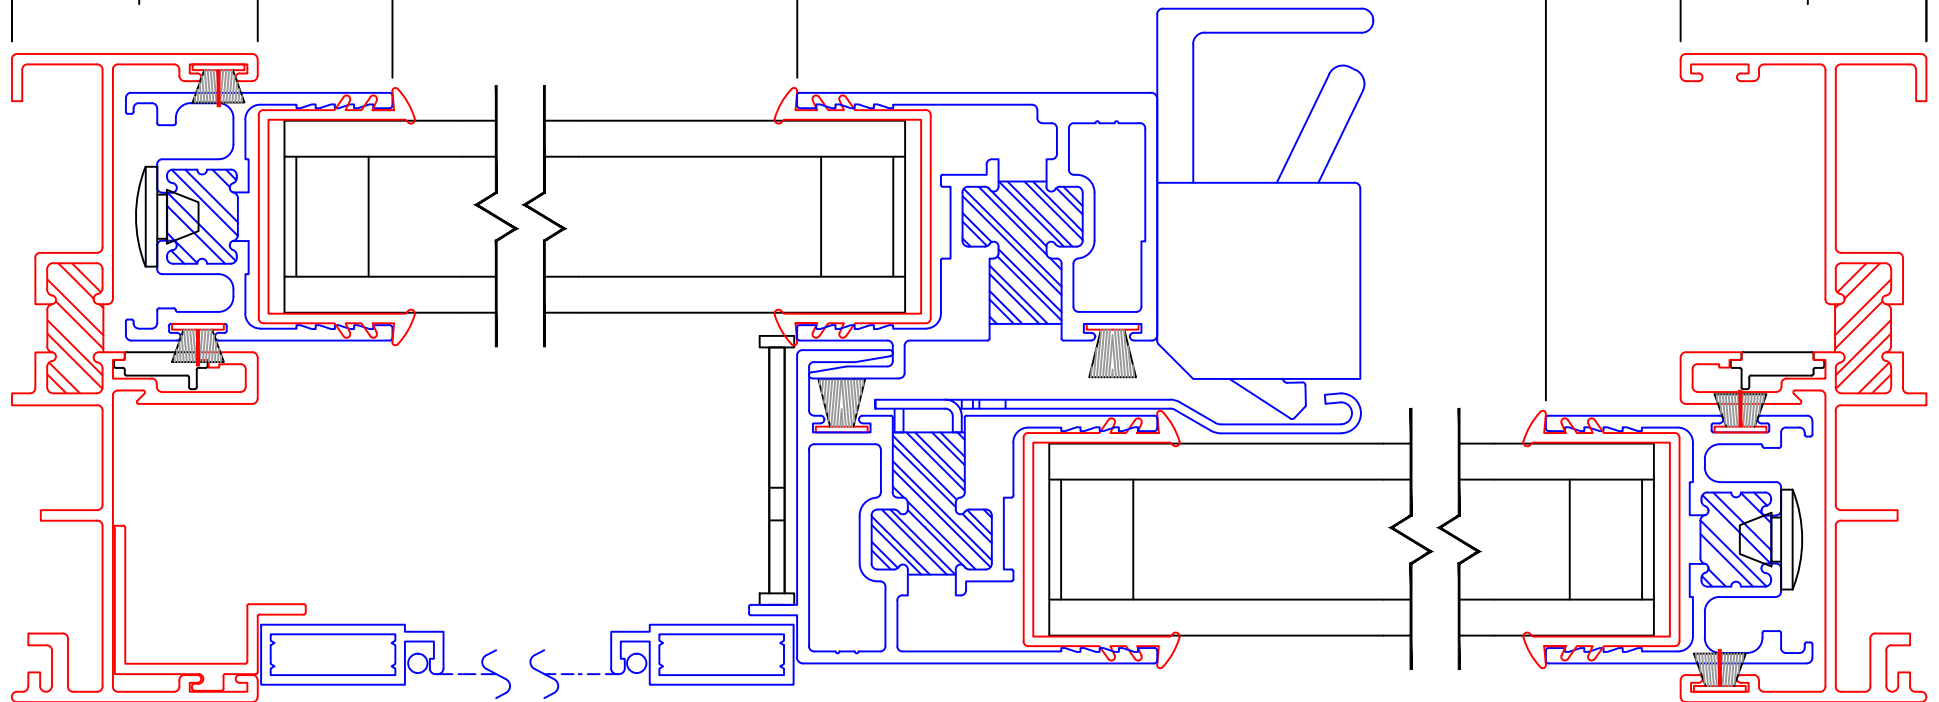

## HORIZONTAL SLIDING UNITS 1" INSULATED GLAZING

3

BLOCK  
LOCK JAMB

4

STANDARD  
INTERLOCKERS

5

BLOCK  
FIXED JAMB

EXTERIOR

0 0.5 1  
(USE RULER TO SCALE DIMENSIONS IN INCHES)  
**SCALE: FULL**

## HORIZONTAL SLIDING UNITS 1" INSULATED GLAZING

3A

NAIL-ON  
LOCK JAMB

5A

NAIL-ON  
FIXED JAMB

EXTERIOR

0 0.5 1  
(USE RULER TO SCALE DIMENSIONS IN INCHES)  
**SCALE: FULL**

HORIZONTAL SLIDING UNITS  
1" INSULATED GLAZING