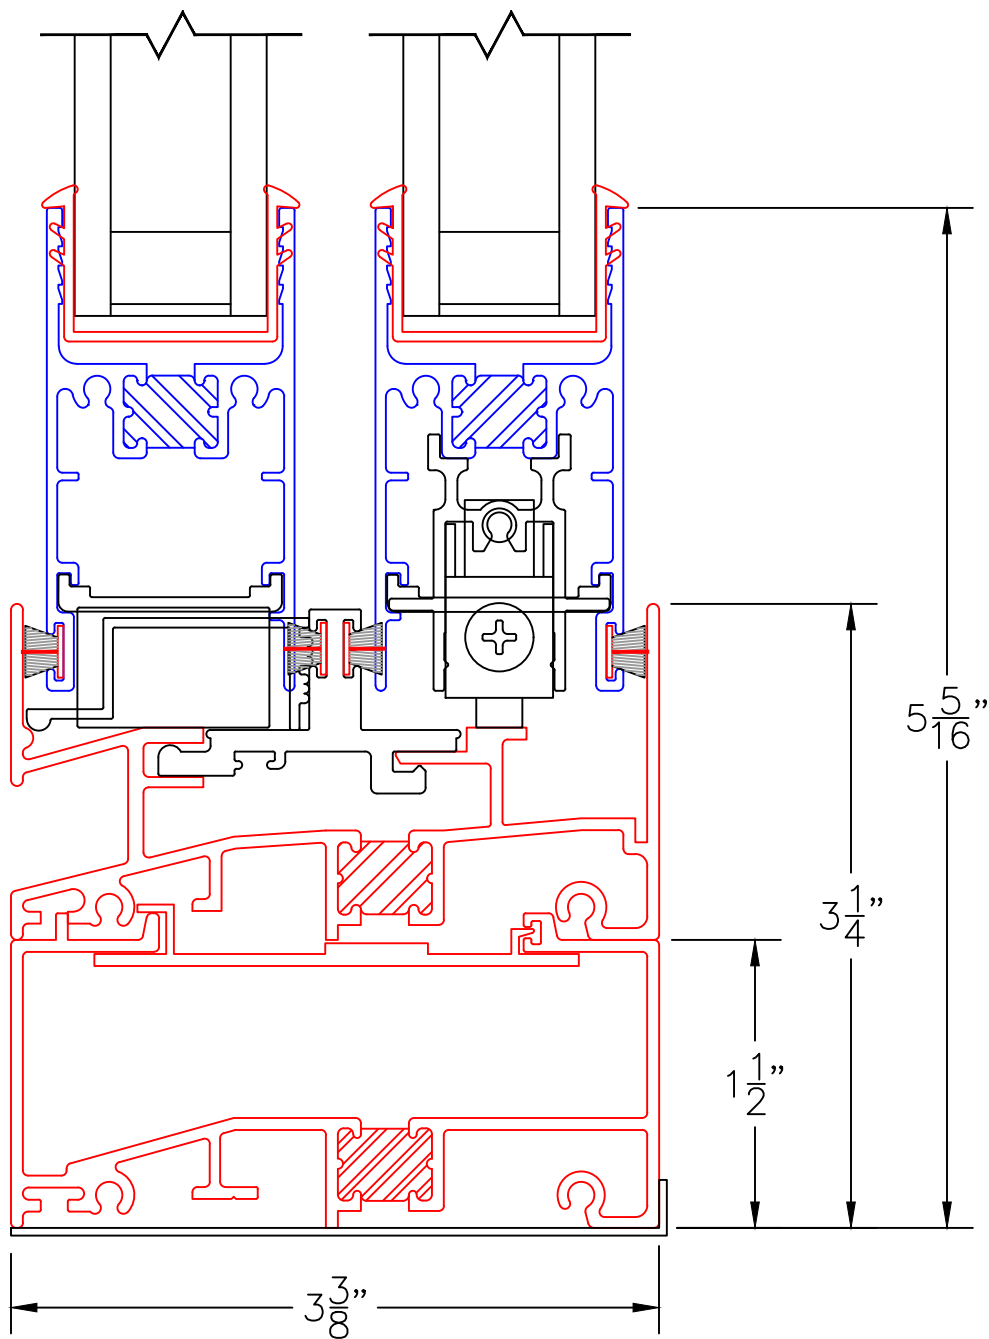

EXTERIOR

2A  
NAIL-ON  
W/ SILL PAN

(USE RULER TO SCALE DIMENSIONS IN INCHES)

**SCALE: FULL**

HORIZONTAL SLIDING UNITS  
1" INSULATED GLAZING

EXTERIOR

2B

BLOCK SILL  
W/ SUB SILL  
AND SILL PAN

0 0.5 1  
(USE RULER TO SCALE DIMENSIONS IN INCHES)  
**SCALE: FULL**

HORIZONTAL SLIDING UNITS  
1" INSULATED GLAZING

EXTERIOR

2C  
BLOCK SILL  
W/ NAIL-ON  
SUB-SILL

(USE RULER TO SCALE DIMENSIONS IN INCHES)

SCALE: FULL

0 0.5 1  
(USE RULER TO SCALE DIMENSIONS IN INCHES)  
**SCALE: FULL**