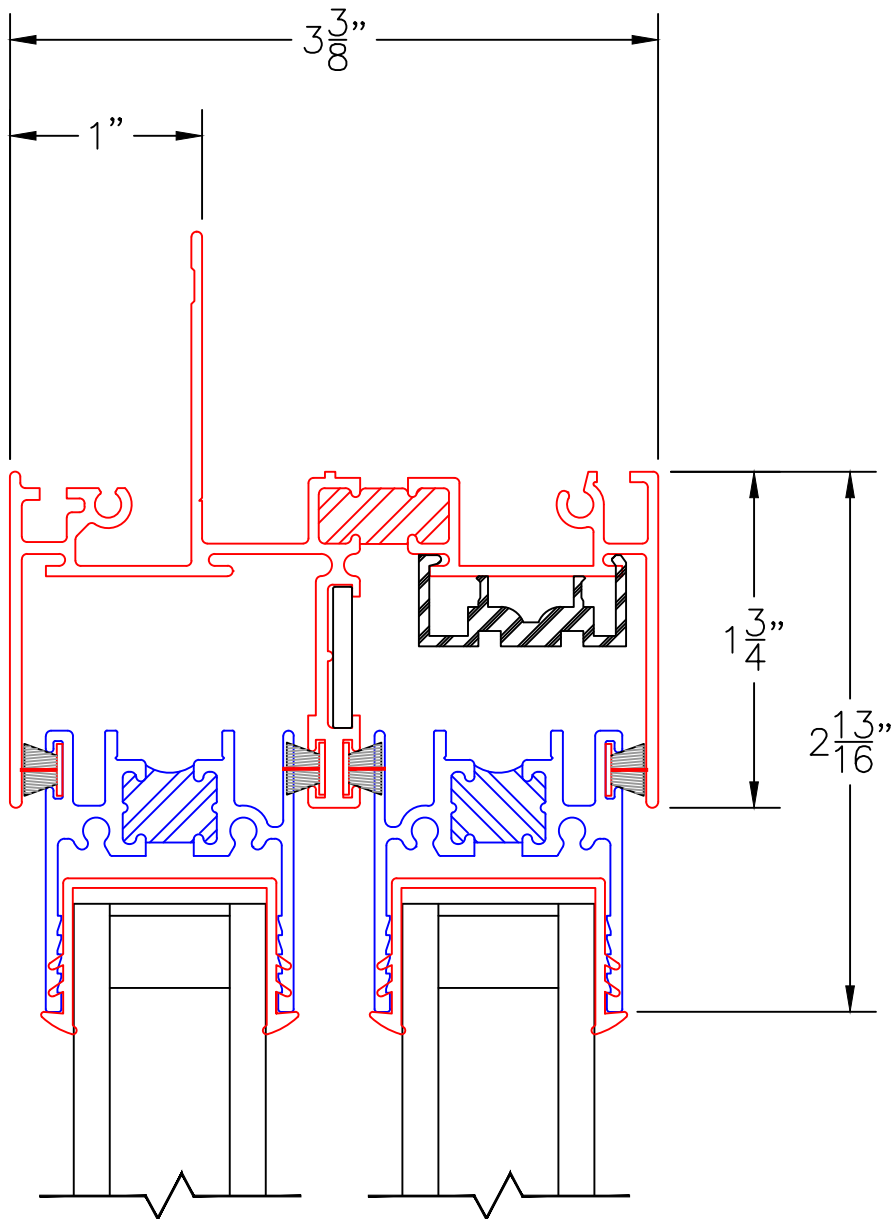

(USE RULER TO SCALE DIMENSIONS IN INCHES)  
**SCALE: 1/4**

**HORIZONTAL SLIDING UNITS**  
**1" INSULATED GLAZING**

XO WINDOW SHOWN

XO-XO WINDOW SHOWN

-GLASS PENETRATION FOR 1" GLASS: 9/16"  
-EXTERIOR RATED PRODUCTS HAVE WEEP SLOTS ON HORIZONTAL SILLS.

0 0.5 1  
(USE RULER TO SCALE DIMENSIONS IN INCHES)  
**SCALE: FULL**

HORIZONTAL SLIDING UNITS  
1" INSULATED GLAZING

①  
BLOCK HEAD

EXTERIOR

②  
BLOCK SILL  
W/ SILL PAN

(USE RULER TO SCALE DIMENSIONS IN INCHES)

**SCALE: FULL**

HORIZONTAL SLIDING UNITS  
1" INSULATED GLAZING

1A  
NAIL-ON  
HEAD

EXTERIOR

0 0.5 1  
(USE RULER TO SCALE DIMENSIONS IN INCHES)  
**SCALE: FULL**

**HORIZONTAL SLIDING UNITS  
1" INSULATED GLAZING**

0 0.5 1  
(USE RULER TO SCALE DIMENSIONS IN INCHES)  
**SCALE: FULL**