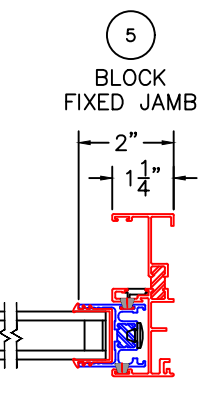

(USE RULER TO SCALE DIMENSIONS IN INCHES)  
**SCALE: 1/4**

**HORIZONTAL SLIDING UNITS**  
**1" INSULATED GLAZING**

XO WINDOW SHOWN

XO-XO WINDOW SHOWN

-GLASS PENETRATION FOR 1" GLASS: 9/16"  
-EXTERIOR RATED PRODUCTS HAVE WEEP SLOTS ON HORIZONTAL SILLS.

0 0.5 1  
(USE RULER TO SCALE DIMENSIONS IN INCHES)  
**SCALE: FULL**

HORIZONTAL SLIDING UNITS  
1" INSULATED GLAZING

①  
BLOCK HEAD

EXTERIOR

②  
BLOCK SILL  
W/ SILL PAN

(USE RULER TO SCALE DIMENSIONS IN INCHES)