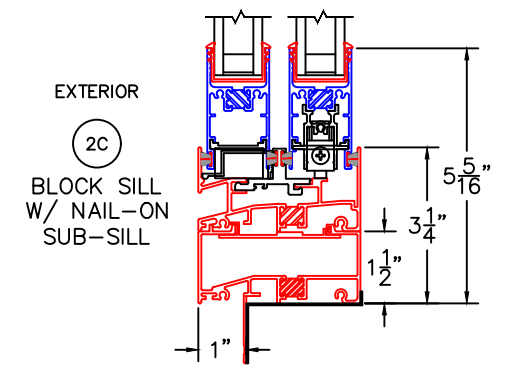

(USE RULER TO SCALE DIMENSIONS IN INCHES)  
**SCALE: 1/4**

**HORIZONTAL SLIDING UNITS**  
**1" INSULATED GLAZING**

XO WINDOW SHOWN

XO-XO WINDOW SHOWN

-GLASS PENETRATION FOR 1" GLASS: 9/16"  
-EXTERIOR RATED PRODUCTS HAVE WEEP SLOTS ON HORIZONTAL SILLS.

0 0.5 1  
(USE RULER TO SCALE DIMENSIONS IN INCHES)  
**SCALE: FULL**

HORIZONTAL SLIDING UNITS  
1" INSULATED GLAZING

①  
BLOCK HEAD

EXTERIOR

②  
BLOCK SILL  
W/ SILL PAN

(USE RULER TO SCALE DIMENSIONS IN INCHES)

**SCALE: FULL**

HORIZONTAL SLIDING UNITS  
1" INSULATED GLAZING

1A  
NAIL-ON  
HEAD

EXTERIOR

0 0.5 1  
(USE RULER TO SCALE DIMENSIONS IN INCHES)  
**SCALE: FULL**

**HORIZONTAL SLIDING UNITS  
1" INSULATED GLAZING**

0 0.5 1  
(USE RULER TO SCALE DIMENSIONS IN INCHES)  
**SCALE: FULL**