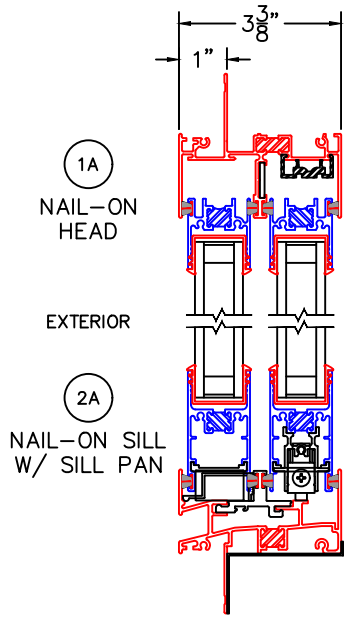

(USE RULER TO SCALE DIMENSIONS IN INCHES)  
**SCALE: 1/4**

**HORIZONTAL SLIDING UNITS**  
**1" INSULATED GLAZING**

XO WINDOW SHOWN

XO-XO WINDOW SHOWN

-GLASS PENETRATION FOR 1" GLASS: 9/16"  
-EXTERIOR RATED PRODUCTS HAVE WEEP SLOTS ON HORIZONTAL SILLS.

0 0.5 1  
(USE RULER TO SCALE DIMENSIONS IN INCHES)  
**SCALE: FULL**

HORIZONTAL SLIDING UNITS  
1" INSULATED GLAZING

①  
BLOCK HEAD

EXTERIOR

②  
BLOCK SILL  
W/ SILL PAN

(USE RULER TO SCALE DIMENSIONS IN INCHES)

0 0.5 1  
(USE RULER TO SCALE DIMENSIONS IN INCHES)  
**SCALE: FULL**