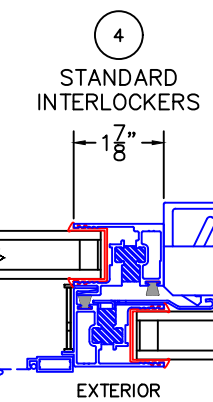

(USE RULER TO SCALE DIMENSIONS IN INCHES)  
**SCALE: 1/4**

**HORIZONTAL SLIDING UNITS**  
**1" INSULATED GLAZING**

XO WINDOW SHOWN

XO-XO WINDOW SHOWN

-GLASS PENETRATION FOR 1" GLASS: 9/16"  
-EXTERIOR RATED PRODUCTS HAVE WEEP SLOTS ON HORIZONTAL SILLS.

0 0.5 1  
(USE RULER TO SCALE DIMENSIONS IN INCHES)  
**SCALE: FULL**

HORIZONTAL SLIDING UNITS  
1" INSULATED GLAZING

①  
BLOCK HEAD

EXTERIOR

②  
BLOCK SILL  
W/ SILL PAN

(USE RULER TO SCALE DIMENSIONS IN INCHES)

**SCALE: FULL**

HORIZONTAL SLIDING UNITS  
1" INSULATED GLAZING

1A  
NAIL-ON  
HEAD

EXTERIOR

0 0.5 1  
(USE RULER TO SCALE DIMENSIONS IN INCHES)  
**SCALE: FULL**

**HORIZONTAL SLIDING UNITS  
1" INSULATED GLAZING**

0 0.5 1  
(USE RULER TO SCALE DIMENSIONS IN INCHES)  
**SCALE: FULL**