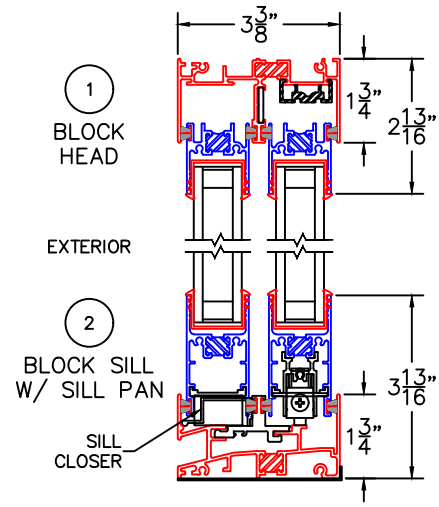

(USE RULER TO SCALE DIMENSIONS IN INCHES)  
**SCALE: 1/4**

**HORIZONTAL SLIDING UNITS**  
**1" INSULATED GLAZING**

XO WINDOW SHOWN

XO-XO WINDOW SHOWN

-GLASS PENETRATION FOR 1" GLASS: 9/16"  
-EXTERIOR RATED PRODUCTS HAVE WEEP SLOTS ON HORIZONTAL SILLS.

0 0.5 1  
(USE RULER TO SCALE DIMENSIONS IN INCHES)  
**SCALE: FULL**

HORIZONTAL SLIDING UNITS  
1" INSULATED GLAZING

①  
BLOCK HEAD

EXTERIOR

②  
BLOCK SILL  
W/ SILL PAN

(USE RULER TO SCALE DIMENSIONS IN INCHES)

**SCALE: FULL**

HORIZONTAL SLIDING UNITS  
1" INSULATED GLAZING

1A  
NAIL-ON  
HEAD

EXTERIOR

0 0.5 1  
(USE RULER TO SCALE DIMENSIONS IN INCHES)  
**SCALE: FULL**

**HORIZONTAL SLIDING UNITS  
1" INSULATED GLAZING**

0 0.5 1  
(USE RULER TO SCALE DIMENSIONS IN INCHES)  
**SCALE: FULL**