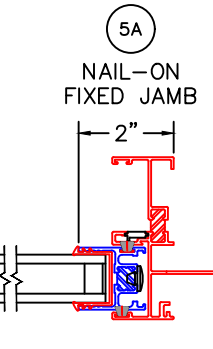

(USE RULER TO SCALE DIMENSIONS IN INCHES)  
**SCALE: 1/4**

**HORIZONTAL SLIDING UNITS**  
**1" INSULATED GLAZING**

XO WINDOW SHOWN

XO-XO WINDOW SHOWN

-GLASS PENETRATION FOR 1" GLASS: 9/16"  
-EXTERIOR RATED PRODUCTS HAVE WEEP SLOTS ON HORIZONTAL SILLS.

0 0.5 1  
(USE RULER TO SCALE DIMENSIONS IN INCHES)  
**SCALE: FULL**

HORIZONTAL SLIDING UNITS  
1" INSULATED GLAZING

①  
BLOCK HEAD

EXTERIOR

②  
BLOCK SILL  
W/ SILL PAN

(USE RULER TO SCALE DIMENSIONS IN INCHES)