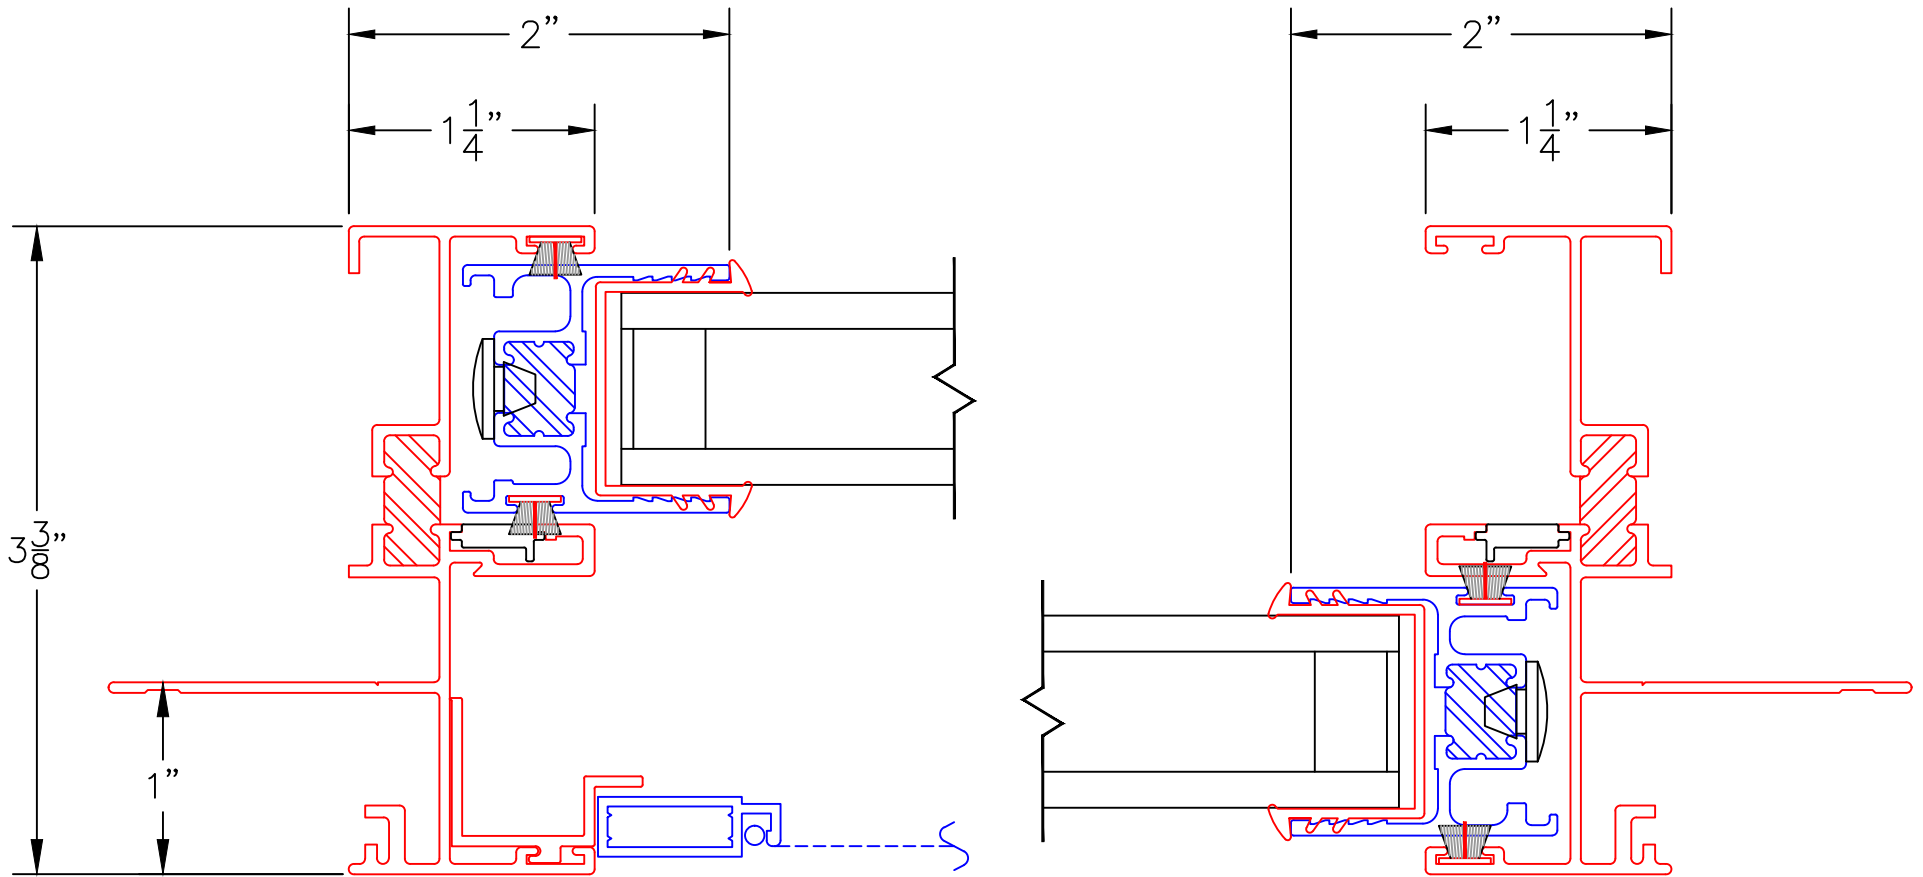

0 0.5 1  
(USE RULER TO SCALE DIMENSIONS IN INCHES)  
**SCALE: FULL**

## HORIZONTAL SLIDING UNITS 1" INSULATED GLAZING

3A

NAIL-ON  
LOCK JAMB

5A

NAIL-ON  
FIXED JAMB

EXTERIOR

0 0.5 1  
(USE RULER TO SCALE DIMENSIONS IN INCHES)  
**SCALE: FULL**

HORIZONTAL SLIDING UNITS  
1" INSULATED GLAZING

6

XO-XO WITH  
JAMB MULLION

EXTERIOR

0 0.5 1  
(USE RULER TO SCALE DIMENSIONS IN INCHES)  
**SCALE: FULL**

HORIZONTAL SLIDING UNITS  
1" INSULATED GLAZING

7

"00" MUNTIN BAR  
ONE DIRECTION ONLY  
NO INTERSECTING