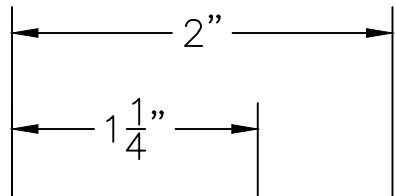

(USE RULER TO SCALE DIMENSIONS IN INCHES)

SCALE: FULL

HORIZONTAL SLIDING UNITS 1" INSULATED GLAZING

3

BLOCK
LOCK JAMB