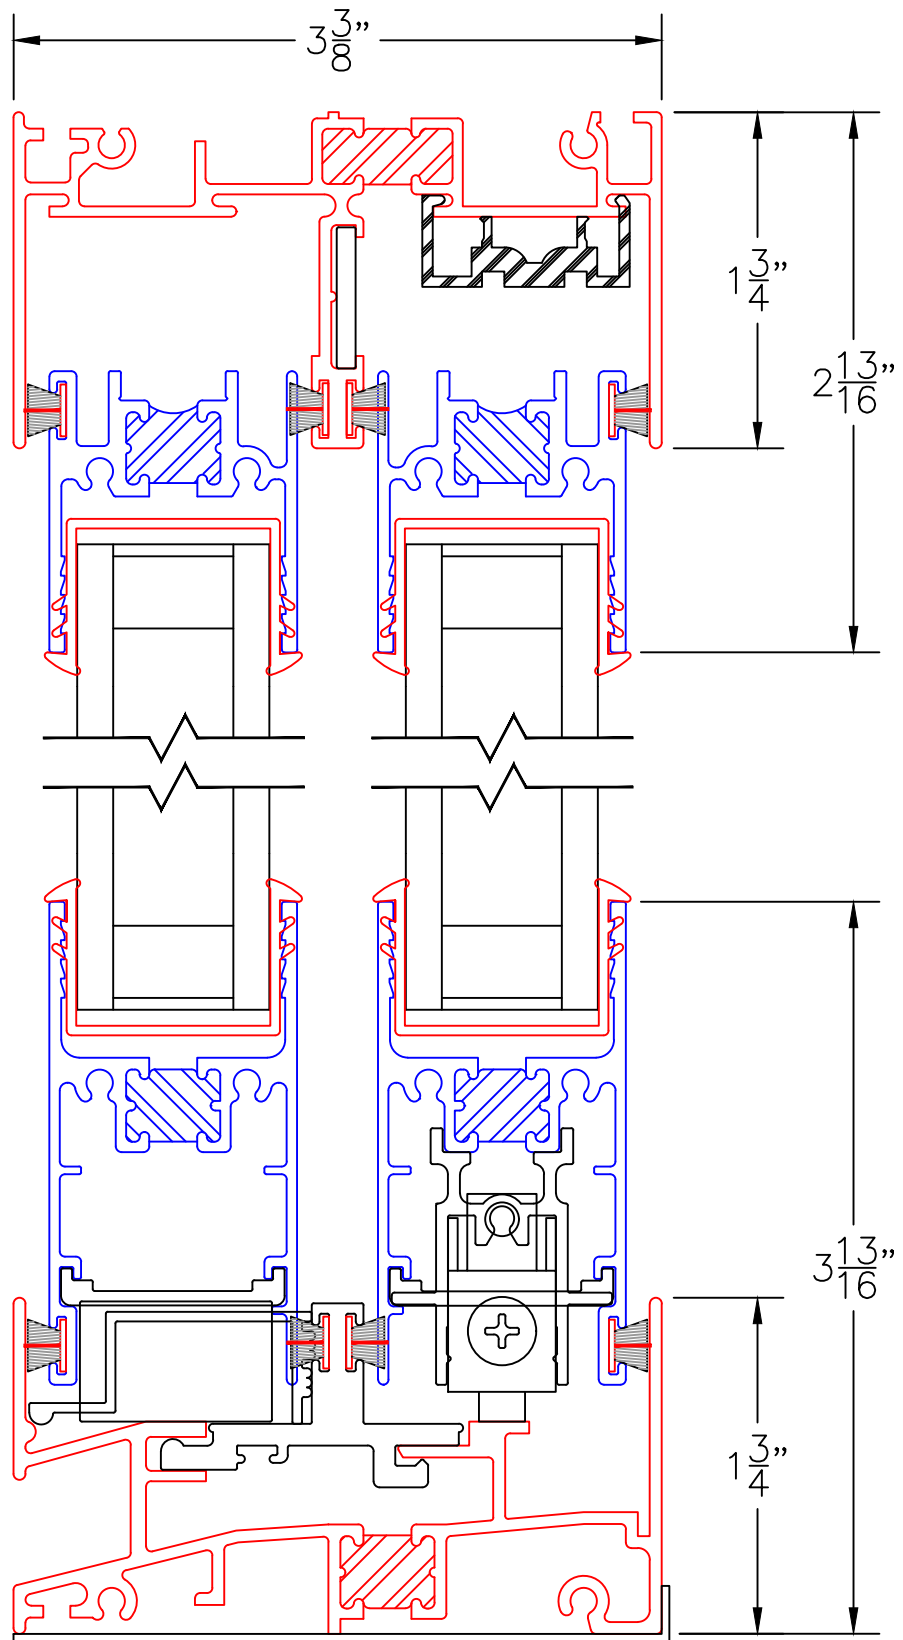

(USE RULER TO SCALE DIMENSIONS IN INCHES)  
**SCALE: 1/4**

**HORIZONTAL SLIDING UNITS**  
**1" INSULATED GLAZING**

XO WINDOW SHOWN

XO-XO WINDOW SHOWN

-GLASS PENETRATION FOR 1" GLASS: 9/16"  
-EXTERIOR RATED PRODUCTS HAVE WEEP SLOTS ON HORIZONTAL SILLS.

0 0.5 1  
(USE RULER TO SCALE DIMENSIONS IN INCHES)  
**SCALE: FULL**

HORIZONTAL SLIDING UNITS  
1" INSULATED GLAZING

①  
BLOCK HEAD

EXTERIOR

②  
BLOCK SILL  
W/ SILL PAN

(USE RULER TO SCALE DIMENSIONS IN INCHES)

0 0.5 1  
(USE RULER TO SCALE DIMENSIONS IN INCHES)  
**SCALE: FULL**