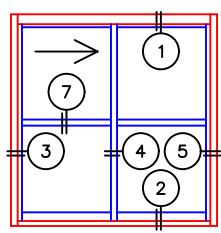

(USE RULER TO SCALE DIMENSIONS IN INCHES)  
**SCALE: 1/4**

**HORIZONTAL SLIDING UNITS**  
**1" INSULATED GLAZING**

XO WINDOW SHOWN

XO-XO WINDOW SHOWN

-GLASS PENETRATION FOR 1" GLASS: 9/16"  
-EXTERIOR RATED PRODUCTS HAVE WEEP SLOTS ON HORIZONTAL SILLS.

0 0.5 1  
(USE RULER TO SCALE DIMENSIONS IN INCHES)  
**SCALE: FULL**

HORIZONTAL SLIDING UNITS  
1" INSULATED GLAZING

①  
BLOCK HEAD

EXTERIOR

②  
BLOCK SILL  
W/ SILL PAN

(USE RULER TO SCALE DIMENSIONS IN INCHES)

**SCALE: FULL**

HORIZONTAL SLIDING UNITS  
1" INSULATED GLAZING

1A  
NAIL-ON  
HEAD

EXTERIOR

0 0.5 1  
(USE RULER TO SCALE DIMENSIONS IN INCHES)  
**SCALE: FULL**

**HORIZONTAL SLIDING UNITS  
1" INSULATED GLAZING**

0 0.5 1  
(USE RULER TO SCALE DIMENSIONS IN INCHES)  
**SCALE: FULL**