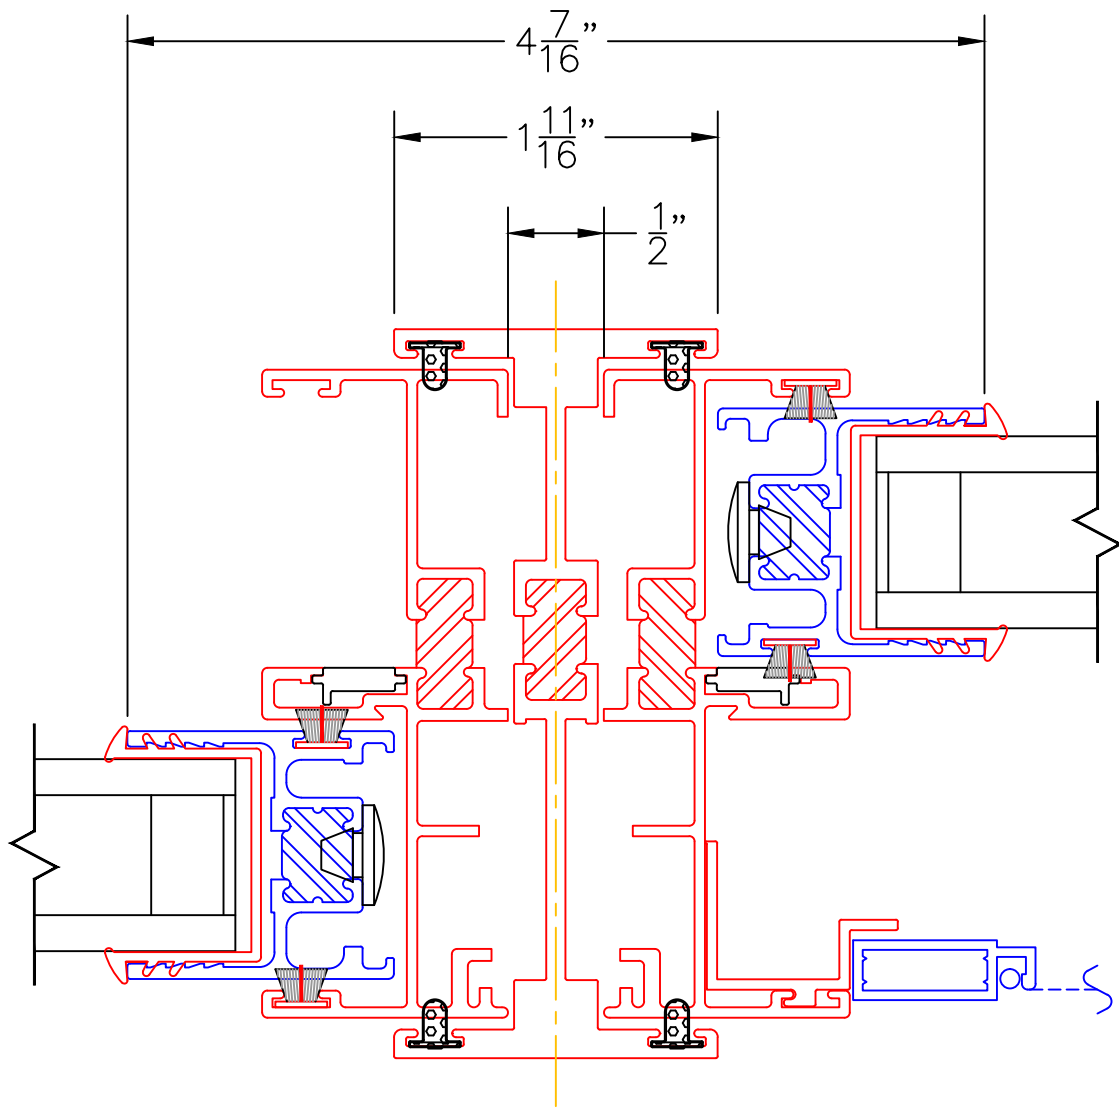

0 0.5 1  
(USE RULER TO SCALE DIMENSIONS IN INCHES)  
**SCALE: FULL**

## HORIZONTAL SLIDING UNITS 1" INSULATED GLAZING

3A

NAIL-ON  
LOCK JAMB

5A

NAIL-ON  
FIXED JAMB

EXTERIOR

0 0.5 1  
(USE RULER TO SCALE DIMENSIONS IN INCHES)  
**SCALE: FULL**

HORIZONTAL SLIDING UNITS  
1" INSULATED GLAZING

6

XO-XO WITH  
JAMB MULLION

EXTERIOR

0 0.5 1  
(USE RULER TO SCALE DIMENSIONS IN INCHES)  
**SCALE: FULL**

HORIZONTAL SLIDING UNITS  
1" INSULATED GLAZING

7

"00" MUNTIN BAR  
ONE DIRECTION ONLY  
NO INTERSECTING