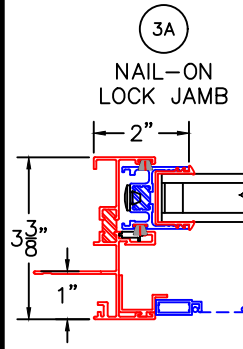

(USE RULER TO SCALE DIMENSIONS IN INCHES)  
**SCALE: 1/4**

**HORIZONTAL SLIDING UNITS**  
**1" INSULATED GLAZING**

XO WINDOW SHOWN

XO-XO WINDOW SHOWN

-GLASS PENETRATION FOR 1" GLASS: 9/16"  
-EXTERIOR RATED PRODUCTS HAVE WEEP SLOTS ON HORIZONTAL SILLS.

0 0.5 1  
(USE RULER TO SCALE DIMENSIONS IN INCHES)  
**SCALE: FULL**

HORIZONTAL SLIDING UNITS  
1" INSULATED GLAZING

①  
BLOCK HEAD

EXTERIOR

②  
BLOCK SILL  
W/ SILL PAN

(USE RULER TO SCALE DIMENSIONS IN INCHES)

**SCALE: FULL**

HORIZONTAL SLIDING UNITS  
1" INSULATED GLAZING

1A  
NAIL-ON  
HEAD

EXTERIOR

0 0.5 1  
(USE RULER TO SCALE DIMENSIONS IN INCHES)  
**SCALE: FULL**

**HORIZONTAL SLIDING UNITS  
1" INSULATED GLAZING**

0 0.5 1  
(USE RULER TO SCALE DIMENSIONS IN INCHES)  
**SCALE: FULL**