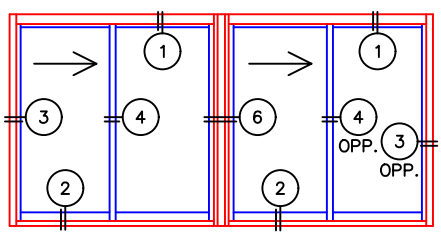

(USE RULER TO SCALE DIMENSIONS IN INCHES)  
**SCALE: 1/4**

**HORIZONTAL SLIDING UNITS**  
**1" INSULATED GLAZING**

XO WINDOW SHOWN

XO-XO WINDOW SHOWN

-GLASS PENETRATION FOR 1" GLASS: 9/16"  
-EXTERIOR RATED PRODUCTS HAVE WEEP SLOTS ON HORIZONTAL SILLS.

0 0.5 1  
(USE RULER TO SCALE DIMENSIONS IN INCHES)  
**SCALE: FULL**

HORIZONTAL SLIDING UNITS  
1" INSULATED GLAZING

①  
BLOCK HEAD

EXTERIOR

②  
BLOCK SILL  
W/ SILL PAN

(USE RULER TO SCALE DIMENSIONS IN INCHES)

**SCALE: FULL**

HORIZONTAL SLIDING UNITS  
1" INSULATED GLAZING

1A  
NAIL-ON  
HEAD

EXTERIOR

0 0.5 1  
(USE RULER TO SCALE DIMENSIONS IN INCHES)  
**SCALE: FULL**

**HORIZONTAL SLIDING UNITS  
1" INSULATED GLAZING**