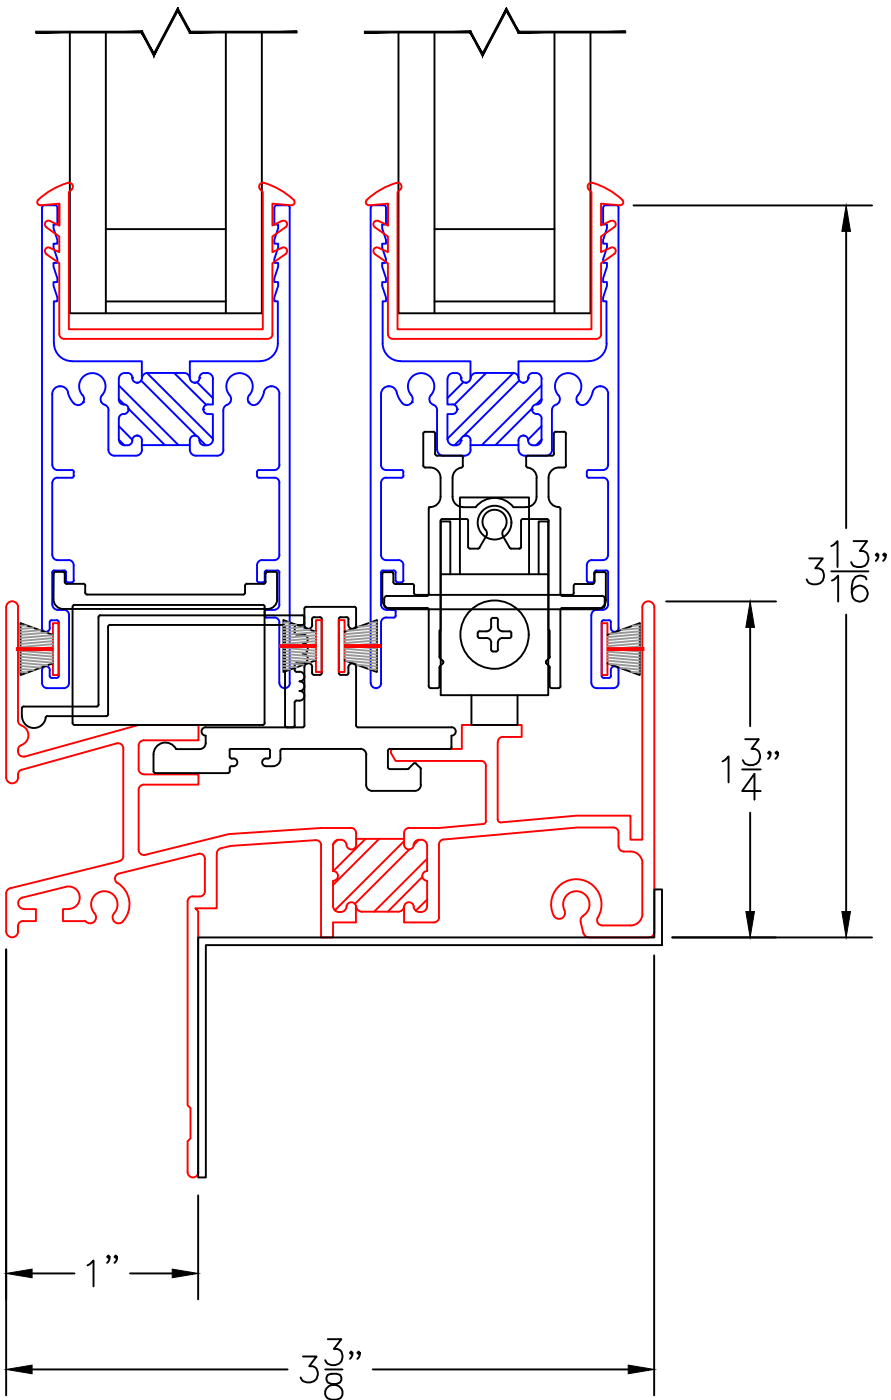

0 0.5 1  
(USE RULER TO SCALE DIMENSIONS IN INCHES)  
**SCALE: FULL**

HORIZONTAL SLIDING UNITS  
1" INSULATED GLAZING

①  
BLOCK HEAD

EXTERIOR

②  
BLOCK SILL  
W/ SILL PAN

(USE RULER TO SCALE DIMENSIONS IN INCHES)

**SCALE: FULL**

HORIZONTAL SLIDING UNITS  
1" INSULATED GLAZING

1A  
NAIL-ON  
HEAD

EXTERIOR

0 0.5 1  
(USE RULER TO SCALE DIMENSIONS IN INCHES)  
**SCALE: FULL**

**HORIZONTAL SLIDING UNITS  
1" INSULATED GLAZING**

EXTERIOR

2A  
NAIL-ON  
W/ SILL PAN

(USE RULER TO SCALE DIMENSIONS IN INCHES)

**SCALE: FULL**

HORIZONTAL SLIDING UNITS  
1" INSULATED GLAZING

EXTERIOR

2B

BLOCK SILL  
W/ SUB SILL  
AND SILL PAN

0 0.5 1  
(USE RULER TO SCALE DIMENSIONS IN INCHES)  
**SCALE: FULL**