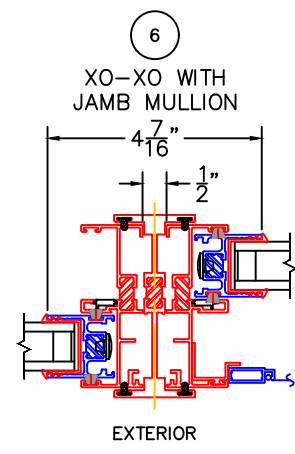

(USE RULER TO SCALE DIMENSIONS IN INCHES)  
**SCALE: 1/4**

**HORIZONTAL SLIDING UNITS**  
**1" INSULATED GLAZING**

XO WINDOW SHOWN

XO-XO WINDOW SHOWN

-GLASS PENETRATION FOR 1" GLASS: 9/16"  
-EXTERIOR RATED PRODUCTS HAVE WEEP SLOTS ON HORIZONTAL SILLS.

0 0.5 1  
(USE RULER TO SCALE DIMENSIONS IN INCHES)  
**SCALE: FULL**

HORIZONTAL SLIDING UNITS  
1" INSULATED GLAZING

①  
BLOCK HEAD

EXTERIOR

②  
BLOCK SILL  
W/ SILL PAN

(USE RULER TO SCALE DIMENSIONS IN INCHES)

**SCALE: FULL**

HORIZONTAL SLIDING UNITS  
1" INSULATED GLAZING

1A  
NAIL-ON  
HEAD

EXTERIOR

0 0.5 1  
(USE RULER TO SCALE DIMENSIONS IN INCHES)  
**SCALE: FULL**

**HORIZONTAL SLIDING UNITS  
1" INSULATED GLAZING**