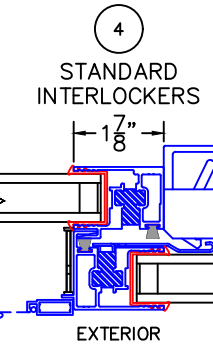

(USE RULER TO SCALE DIMENSIONS IN INCHES)  
**SCALE: 1/4**

**HORIZONTAL SLIDING UNITS**  
**1" INSULATED GLAZING**

XO WINDOW SHOWN

XO-XO WINDOW SHOWN

-GLASS PENETRATION FOR 1" GLASS: 9/16"  
-EXTERIOR RATED PRODUCTS HAVE WEEP SLOTS ON HORIZONTAL SILLS.

0 0.5 1  
(USE RULER TO SCALE DIMENSIONS IN INCHES)  
**SCALE: FULL**

HORIZONTAL SLIDING UNITS  
1" INSULATED GLAZING

①  
BLOCK HEAD

EXTERIOR

②  
BLOCK SILL  
W/ SILL PAN

(USE RULER TO SCALE DIMENSIONS IN INCHES)

**SCALE: FULL**

HORIZONTAL SLIDING UNITS  
1" INSULATED GLAZING

1A  
NAIL-ON  
HEAD

EXTERIOR

0 0.5 1  
(USE RULER TO SCALE DIMENSIONS IN INCHES)  
**SCALE: FULL**

**HORIZONTAL SLIDING UNITS  
1" INSULATED GLAZING**

0 0.5 1  
(USE RULER TO SCALE DIMENSIONS IN INCHES)  
**SCALE: FULL**