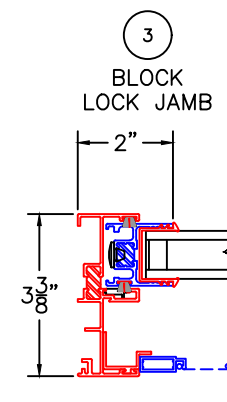

(USE RULER TO SCALE DIMENSIONS IN INCHES)  
**SCALE: 1/4**

**HORIZONTAL SLIDING UNITS**  
**1" INSULATED GLAZING**

XO WINDOW SHOWN

XO-XO WINDOW SHOWN

-GLASS PENETRATION FOR 1" GLASS: 9/16"  
-EXTERIOR RATED PRODUCTS HAVE WEEP SLOTS ON HORIZONTAL SILLS.

0 0.5 1  
(USE RULER TO SCALE DIMENSIONS IN INCHES)  
**SCALE: FULL**

HORIZONTAL SLIDING UNITS  
1" INSULATED GLAZING

①  
BLOCK HEAD

EXTERIOR

②  
BLOCK SILL  
W/ SILL PAN

(USE RULER TO SCALE DIMENSIONS IN INCHES)

**SCALE: FULL**

HORIZONTAL SLIDING UNITS  
1" INSULATED GLAZING

1A  
NAIL-ON  
HEAD

EXTERIOR

0 0.5 1  
(USE RULER TO SCALE DIMENSIONS IN INCHES)  
**SCALE: FULL**

**HORIZONTAL SLIDING UNITS  
1" INSULATED GLAZING**

0 0.5 1  
(USE RULER TO SCALE DIMENSIONS IN INCHES)  
**SCALE: FULL**