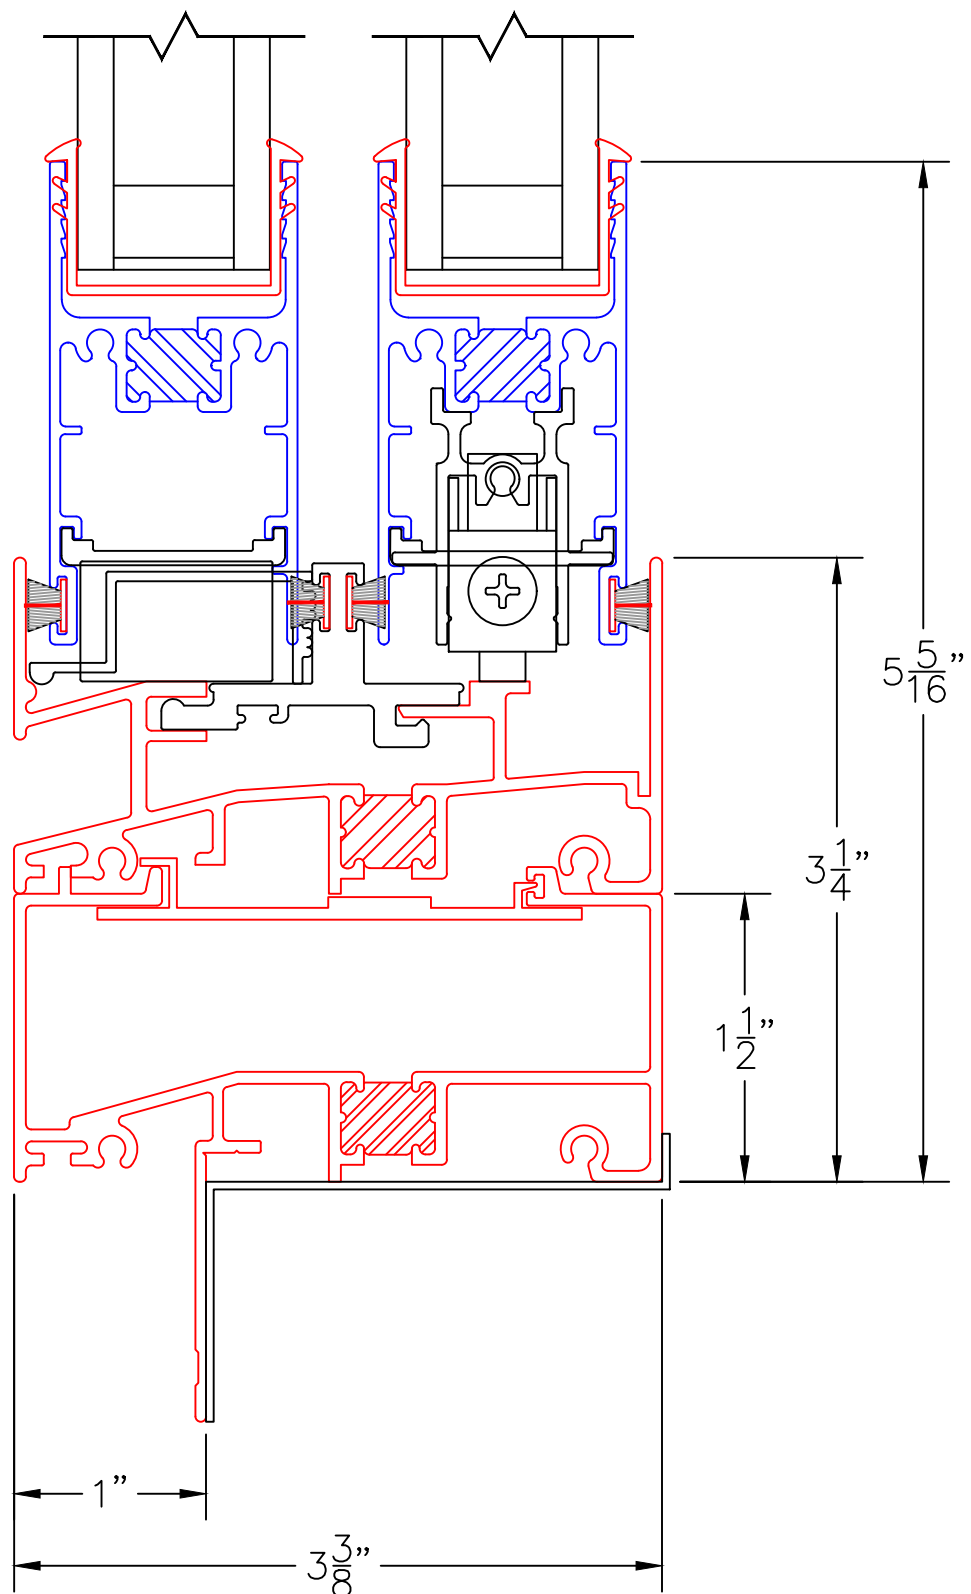

0 0.5 1
(USE RULER TO SCALE DIMENSIONS IN INCHES)
SCALE: FULL

HORIZONTAL SLIDING UNITS
1" INSULATED GLAZING

EXTERIOR

2C
BLOCK SILL
W/ NAIL-ON
SUB-SILL