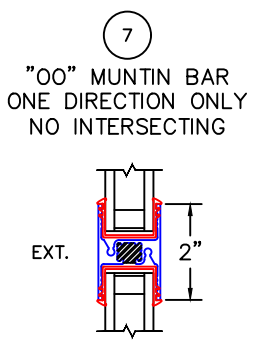

(USE RULER TO SCALE DIMENSIONS IN INCHES)  
**SCALE: 1/4**

**HORIZONTAL SLIDING UNITS**  
**1" INSULATED GLAZING**

XO WINDOW SHOWN

XO-XO WINDOW SHOWN

-GLASS PENETRATION FOR 1" GLASS: 9/16"  
-EXTERIOR RATED PRODUCTS HAVE WEEP SLOTS ON HORIZONTAL SILLS.

0 0.5 1  
(USE RULER TO SCALE DIMENSIONS IN INCHES)  
**SCALE: FULL**

HORIZONTAL SLIDING UNITS  
1" INSULATED GLAZING

①  
BLOCK HEAD

EXTERIOR

②  
BLOCK SILL  
W/ SILL PAN

(USE RULER TO SCALE DIMENSIONS IN INCHES)