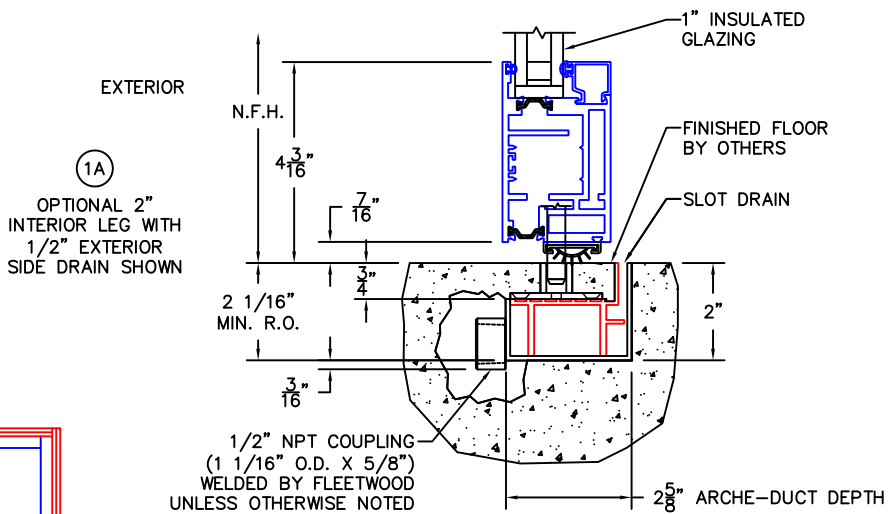

(USE RULER TO SCALE DIMENSIONS IN INCHES)

SCALE: 1/4

ARCHE-DUCT (IN-SWING) 1" & 1-1/2" INSULATED GLAZING SHOWN

- NET FRAME HEIGHT IS FROM FINISHED FLOOR (DOES NOT INCLUDE ARCHE-DUCT).
- NET FRAME WIDTH DOES NOT INCLUDE ARCHE-DUCT.
- GLASS PENETRATION: 1/2"
- 3/32" VENT FLUSH TOLERANCE IN CLOSED POSITION.