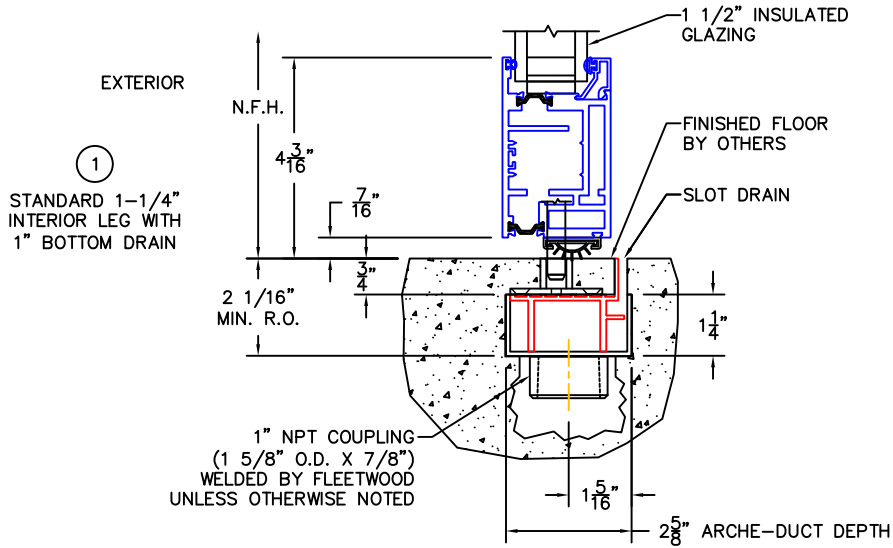

(USE RULER TO SCALE DIMENSIONS IN INCHES)

SCALE: 1/4

ARCHE-DUCT (IN-SWING) 1" & 1-1/2" INSULATED GLAZING SHOWN

- NET FRAME HEIGHT IS FROM FINISHED FLOOR (DOES NOT INCLUDE ARCHE-DUCT).
- NET FRAME WIDTH DOES NOT INCLUDE ARCHE-DUCT.
- GLASS PENETRATION: 1/2"
- 3/32" VENT FLUSH TOLERANCE IN CLOSED POSITION.